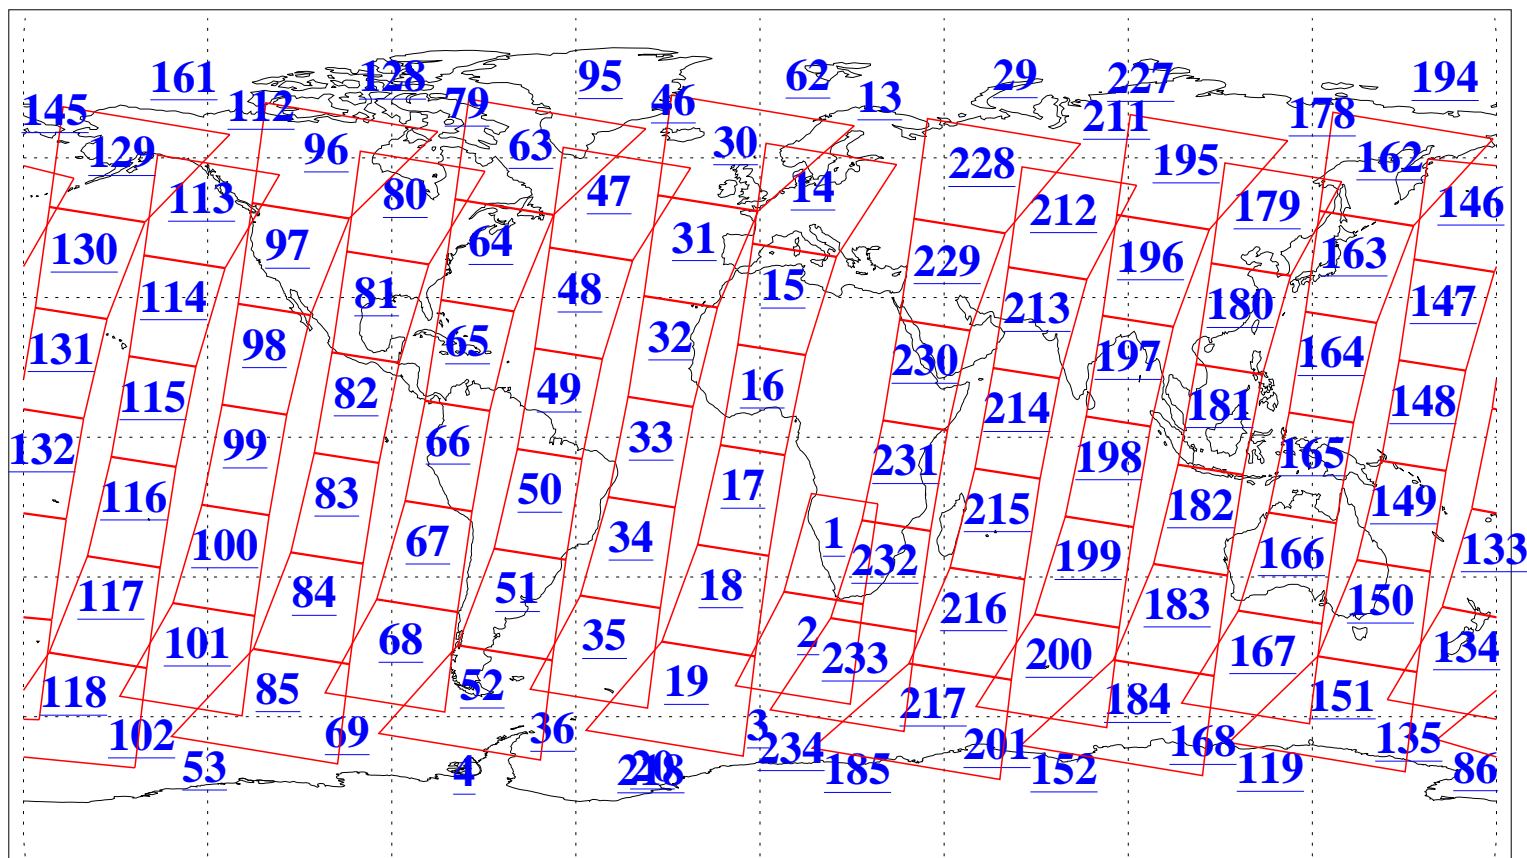

L1B Availability  
AMSU Granules: 240  
HSB Granules: 0  
AIRS Granules: 240

20 Jul 2013  
DoY 201  
Aqua Day 4095  
Granules: 1 to 120

Granules: 121 to 240

Legend: AMSU Available, HSB Available, AIRS Available

L1B Availability  
AMSU Granules: 240  
HSB Granules: 0  
AIRS Granules: 240

20 Jul 2013  
DoY 201  
Aqua Day 4095

Ascending Granules

Descending Granules

Legend: AMSU Available, HSB Available, AIRS Available

L1B Availability  
 AMSU Granules: 240  
 HSB Granules: 0  
 AIRS Granules: 240

20 Jul 2013  
 DoY 201  
 Aqua Day 4095

Northern Hemisphere Granules

Southern Hemisphere Granules

Legend: AMSU Available, HSB Available, AIRS Available