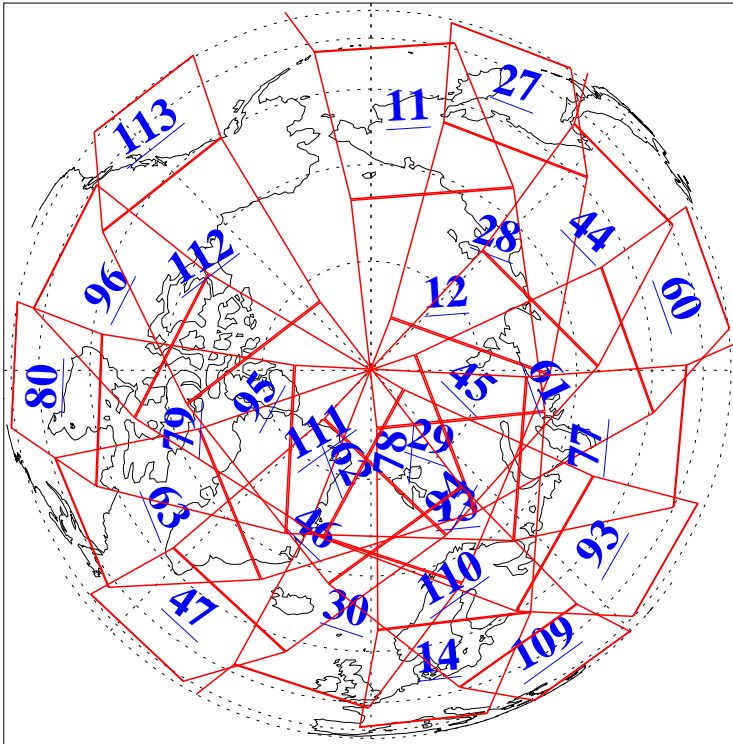

L1B Availability  
AMSU Granules: 240  
HSB Granules: 0  
AIRS Granules: 240

20 Jul 2013  
DoY 201  
Aqua Day 4095  
Granules: 1 to 120

Granules: 121 to 240

Legend: AMSU Available, HSB Available, AIRS Available

L1B Availability  
AMSU Granules: 240  
HSB Granules: 0  
AIRS Granules: 240

20 Jul 2013  
DoY 201  
Aqua Day 4095

Ascending Granules

Descending Granules

Legend: AMSU Available, HSB Available, AIRS Available

L1B Availability  
 AMSU Granules: 240  
 HSB Granules: 0  
 AIRS Granules: 240

20 Jul 2013  
 DoY 201  
 Aqua Day 4095

Northern Hemisphere Granules

Southern Hemisphere Granules

Legend: AMSU Available, HSB Available, AIRS Available