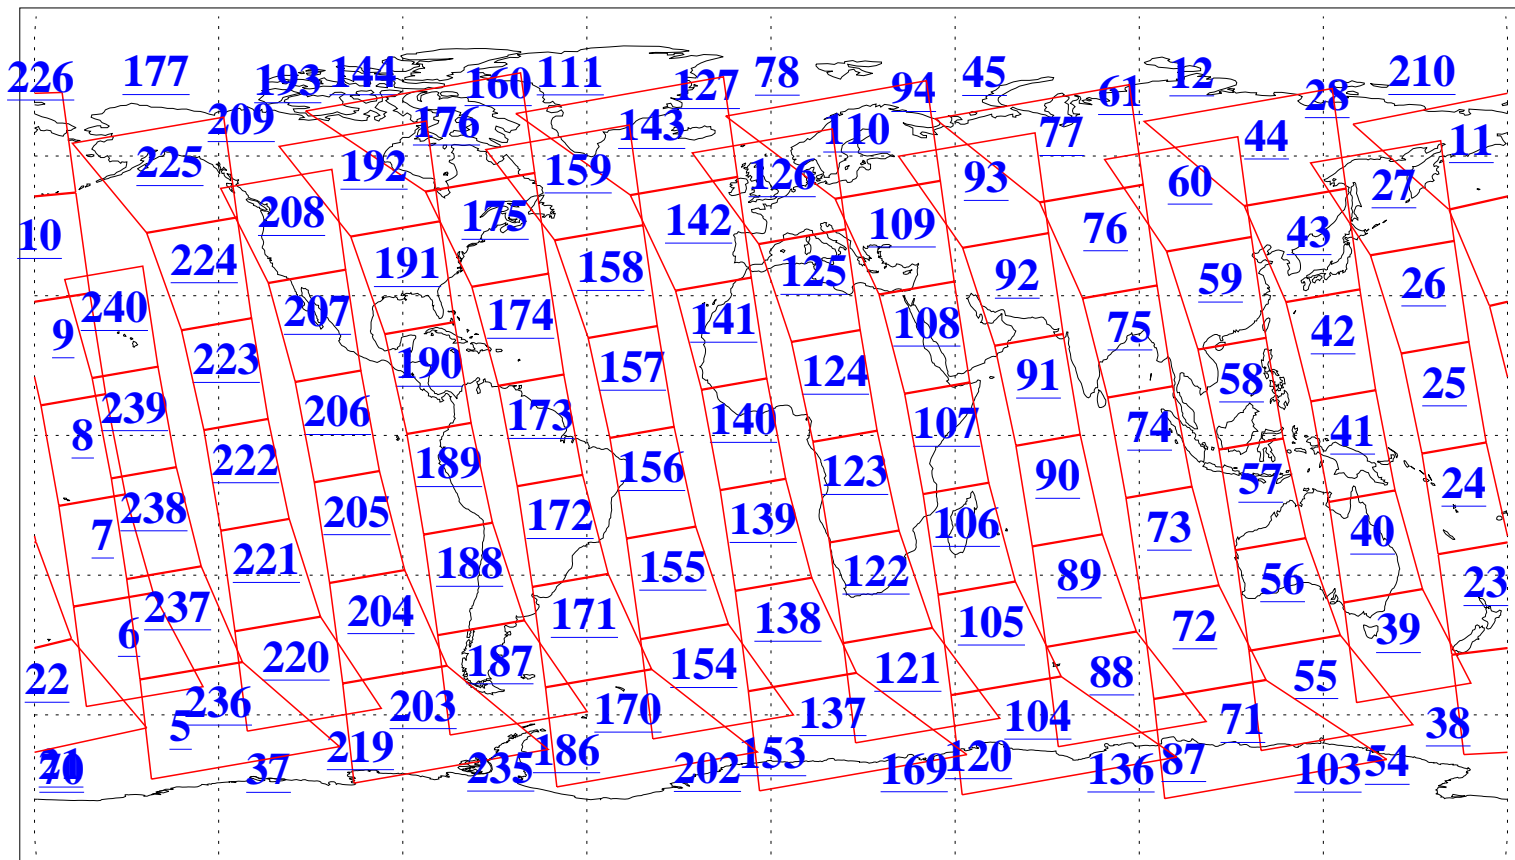

L1B Availability  
AMSU Granules: 240  
HSB Granules: 0  
AIRS Granules: 240

20 Jul 2013  
DoY 201  
Aqua Day 4095  
Granules: 1 to 120

Granules: 121 to 240

Legend: AMSU Available, HSB Available, AIRS Available

L1B Availability  
AMSU Granules: 240  
HSB Granules: 0  
AIRS Granules: 240

20 Jul 2013  
DoY 201  
Aqua Day 4095

Ascending Granules

Descending Granules

Legend: AMSU Available, HSB Available, AIRS Available

L1B Availability  
 AMSU Granules: 240  
 HSB Granules: 0  
 AIRS Granules: 240

20 Jul 2013  
 DoY 201  
 Aqua Day 4095

Northern Hemisphere Granules

Southern Hemisphere Granules

Legend: AMSU Available, HSB Available, AIRS Available