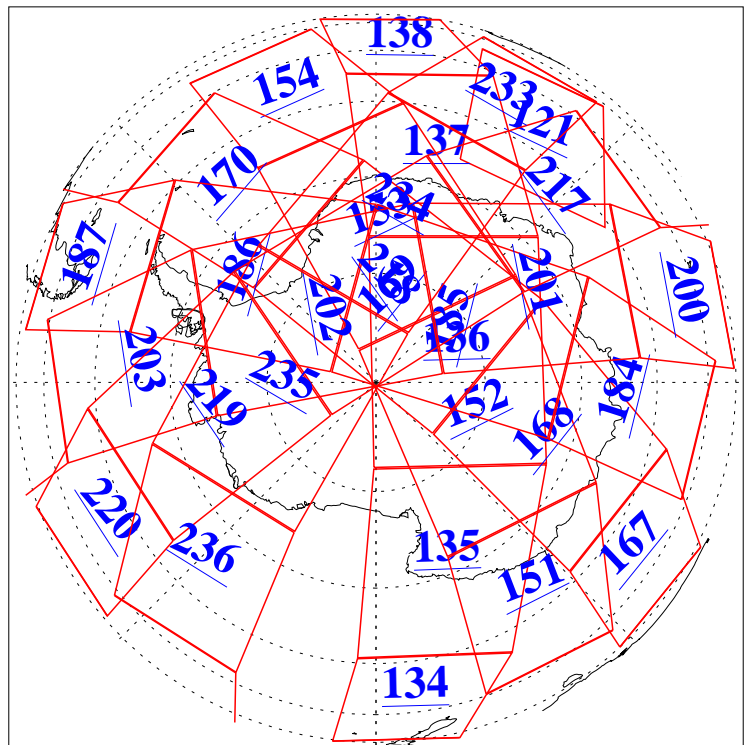

L1B Availability  
AMSU Granules: 240  
HSB Granules: 0  
AIRS Granules: 240

20 Jul 2013  
DoY 201  
Aqua Day 4095

Ascending Granules

Descending Granules

Legend: AMSU Available, HSB Available, AIRS Available

L1B Availability  
 AMSU Granules: 240  
 HSB Granules: 0  
 AIRS Granules: 240

20 Jul 2013  
 DoY 201  
 Aqua Day 4095

Northern Hemisphere Granules

Southern Hemisphere Granules

Legend: AMSU Available, HSB Available, AIRS Available