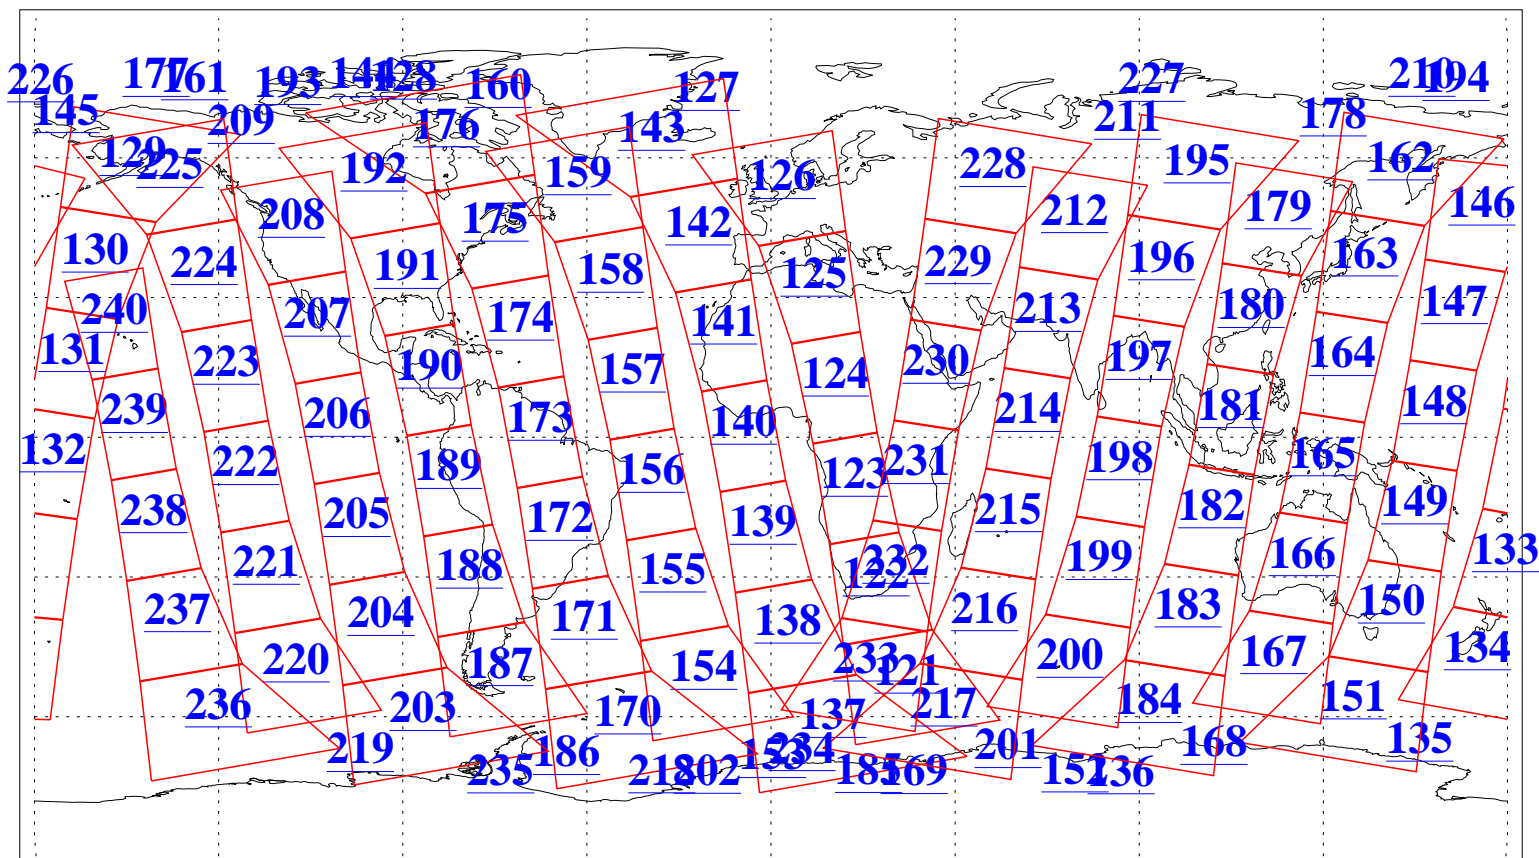

L1B Availability  
AMSU Granules: 240  
HSB Granules: 0  
AIRS Granules: 240

20 Jul 2013  
DoY 201  
Aqua Day 4095  
Granules: 1 to 120

Granules: 121 to 240

Legend: AMSU Available, HSB Available, AIRS Available

L1B Availability  
AMSU Granules: 240  
HSB Granules: 0  
AIRS Granules: 240

20 Jul 2013  
DoY 201  
Aqua Day 4095

Ascending Granules

Descending Granules

Legend: AMSU Available, HSB Available, AIRS Available

L1B Availability  
 AMSU Granules: 240  
 HSB Granules: 0  
 AIRS Granules: 240

20 Jul 2013  
 DoY 201  
 Aqua Day 4095

Northern Hemisphere Granules

Southern Hemisphere Granules

Legend: AMSU Available, HSB Available, AIRS Available