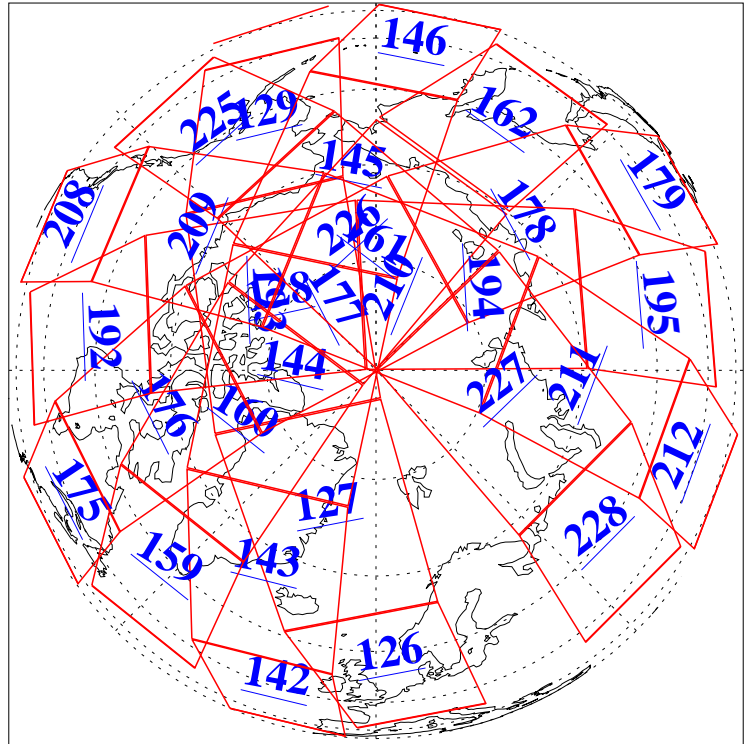

L1B Availability  
AMSU Granules: 240  
HSB Granules: 0  
AIRS Granules: 240

20 Jul 2013  
DoY 201  
Aqua Day 4095

Ascending Granules

Descending Granules

Legend: AMSU Available, HSB Available, AIRS Available

L1B Availability  
 AMSU Granules: 240  
 HSB Granules: 0  
 AIRS Granules: 240

20 Jul 2013  
 DoY 201  
 Aqua Day 4095

Northern Hemisphere Granules

Southern Hemisphere Granules

Legend: AMSU Available, HSB Available, AIRS Available