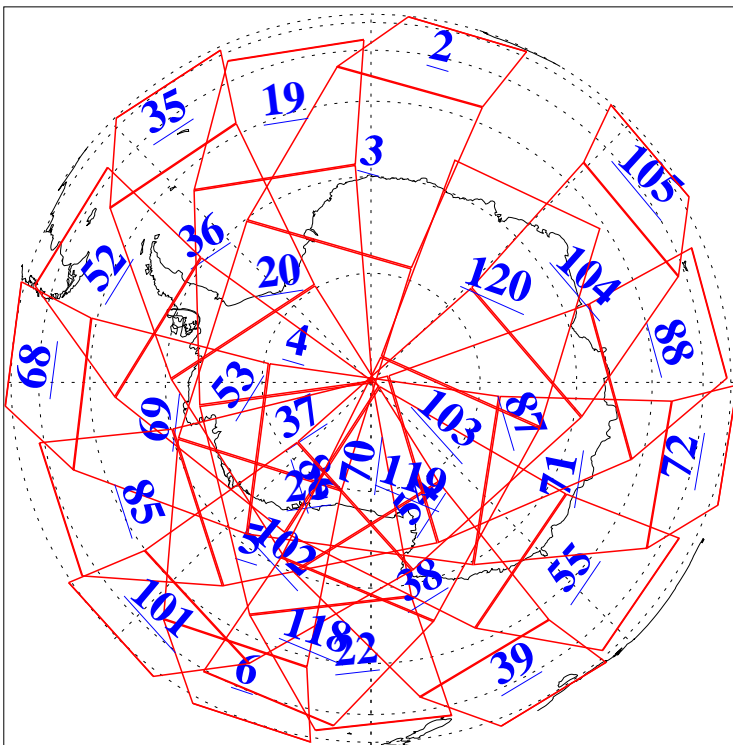

L1B Availability  
AMSU Granules: 240  
HSB Granules: 0  
AIRS Granules: 240

20 Jul 2013  
DoY 201  
Aqua Day 4095  
Granules: 1 to 120

Granules: 121 to 240

Legend: AMSU Available, HSB Available, AIRS Available

L1B Availability  
AMSU Granules: 240  
HSB Granules: 0  
AIRS Granules: 240

20 Jul 2013  
DoY 201  
Aqua Day 4095

Ascending Granules

Descending Granules

Legend: AMSU Available, HSB Available, AIRS Available

L1B Availability  
 AMSU Granules: 240  
 HSB Granules: 0  
 AIRS Granules: 240

20 Jul 2013  
 DoY 201  
 Aqua Day 4095

Northern Hemisphere Granules

Southern Hemisphere Granules

Legend: AMSU Available, HSB Available, AIRS Available