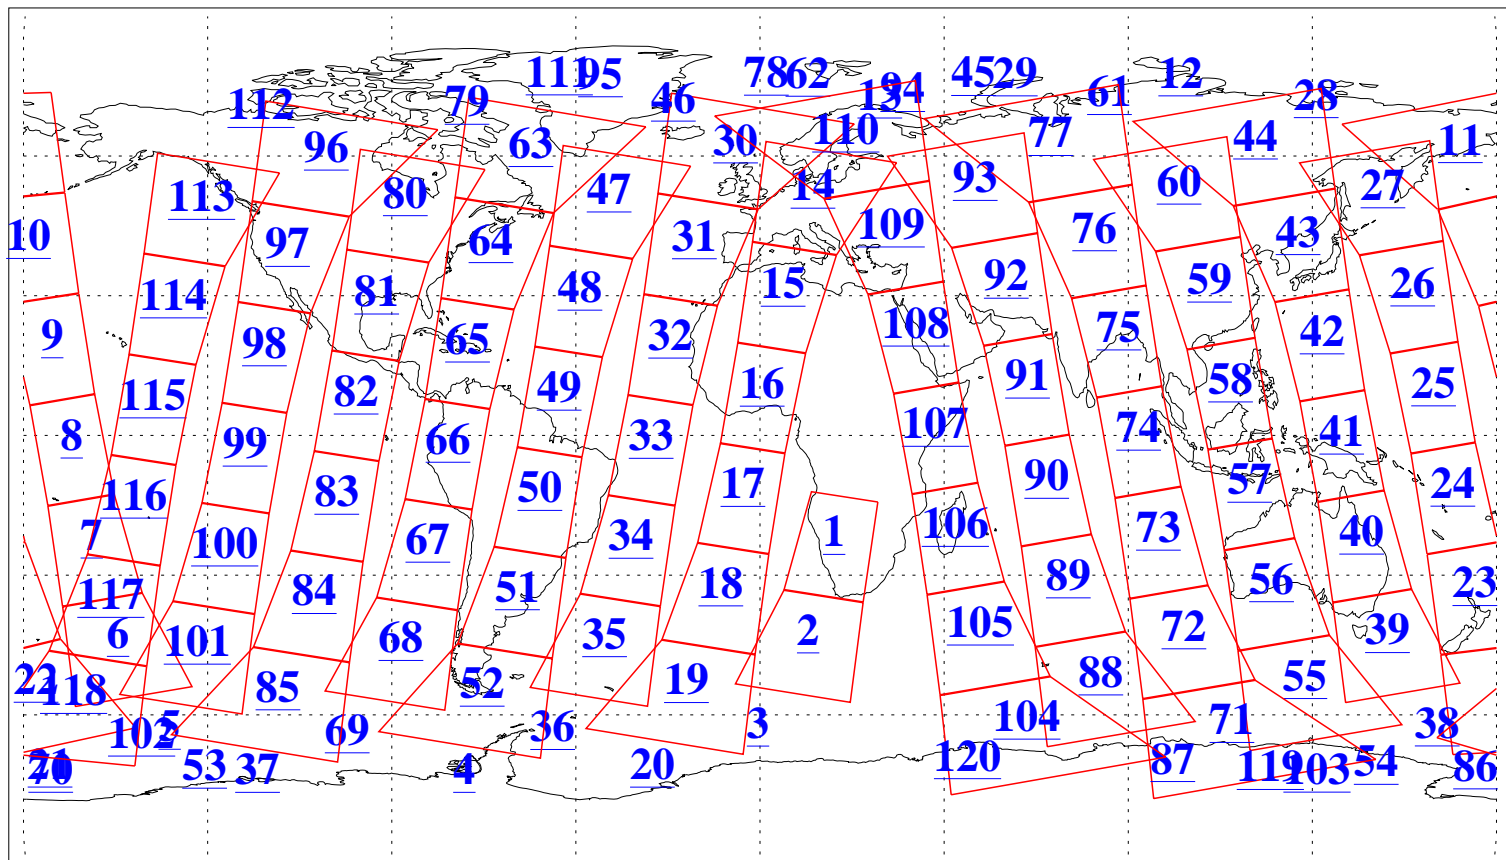

L1B Availability  
AMSU Granules: 240  
HSB Granules: 0  
AIRS Granules: 240

20 Jul 2013  
DoY 201  
Aqua Day 4095  
Granules: 1 to 120

Granules: 121 to 240

Legend: AMSU Available, HSB Available, AIRS Available

L1B Availability  
AMSU Granules: 240  
HSB Granules: 0  
AIRS Granules: 240

20 Jul 2013  
DoY 201  
Aqua Day 4095

Ascending Granules

Descending Granules

Legend: AMSU Available, HSB Available, AIRS Available

L1B Availability  
 AMSU Granules: 240  
 HSB Granules: 0  
 AIRS Granules: 240

20 Jul 2013  
 DoY 201  
 Aqua Day 4095

Northern Hemisphere Granules

Southern Hemisphere Granules

Legend: AMSU Available, HSB Available, AIRS Available