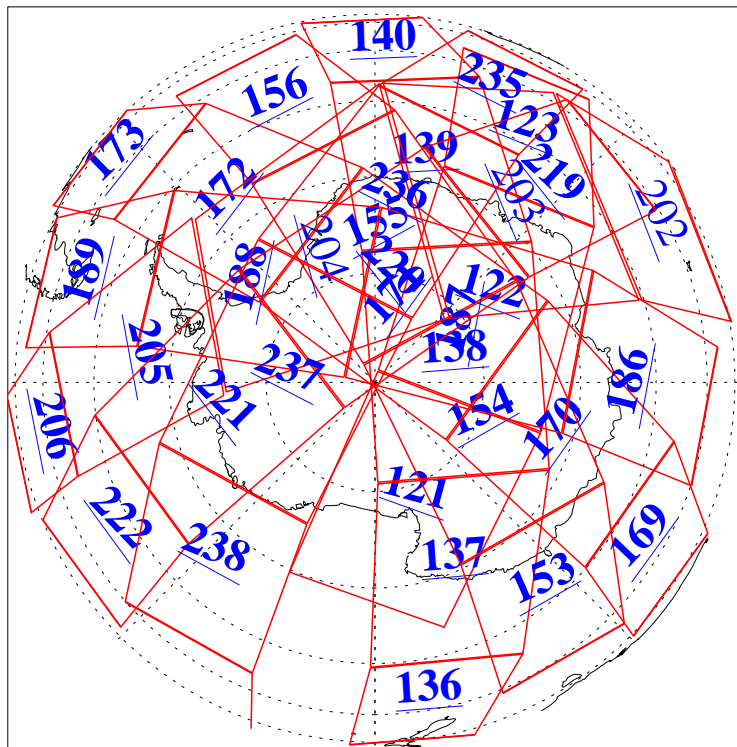

L1B Availability  
AMSU Granules: 240  
HSB Granules: 0  
AIRS Granules: 236

18 Jul 2013  
DoY 199  
Aqua Day 4093  
Granules: 1 to 120

Granules: 121 to 240

Legend: AMSU Available, HSB Available, AIRS Available

L1B Availability  
AMSU Granules: 240  
HSB Granules: 0  
AIRS Granules: 236

18 Jul 2013  
DoY 199  
Aqua Day 4093

Ascending Granules

Descending Granules

Legend: AMSU Available, HSB Available, AIRS Available

L1B Availability  
 AMSU Granules: 240  
 HSB Granules: 0  
 AIRS Granules: 236

18 Jul 2013  
 DoY 199  
 Aqua Day 4093

Northern Hemisphere Granules

Southern Hemisphere Granules

Legend: AMSU Available, HSB Available, AIRS Available