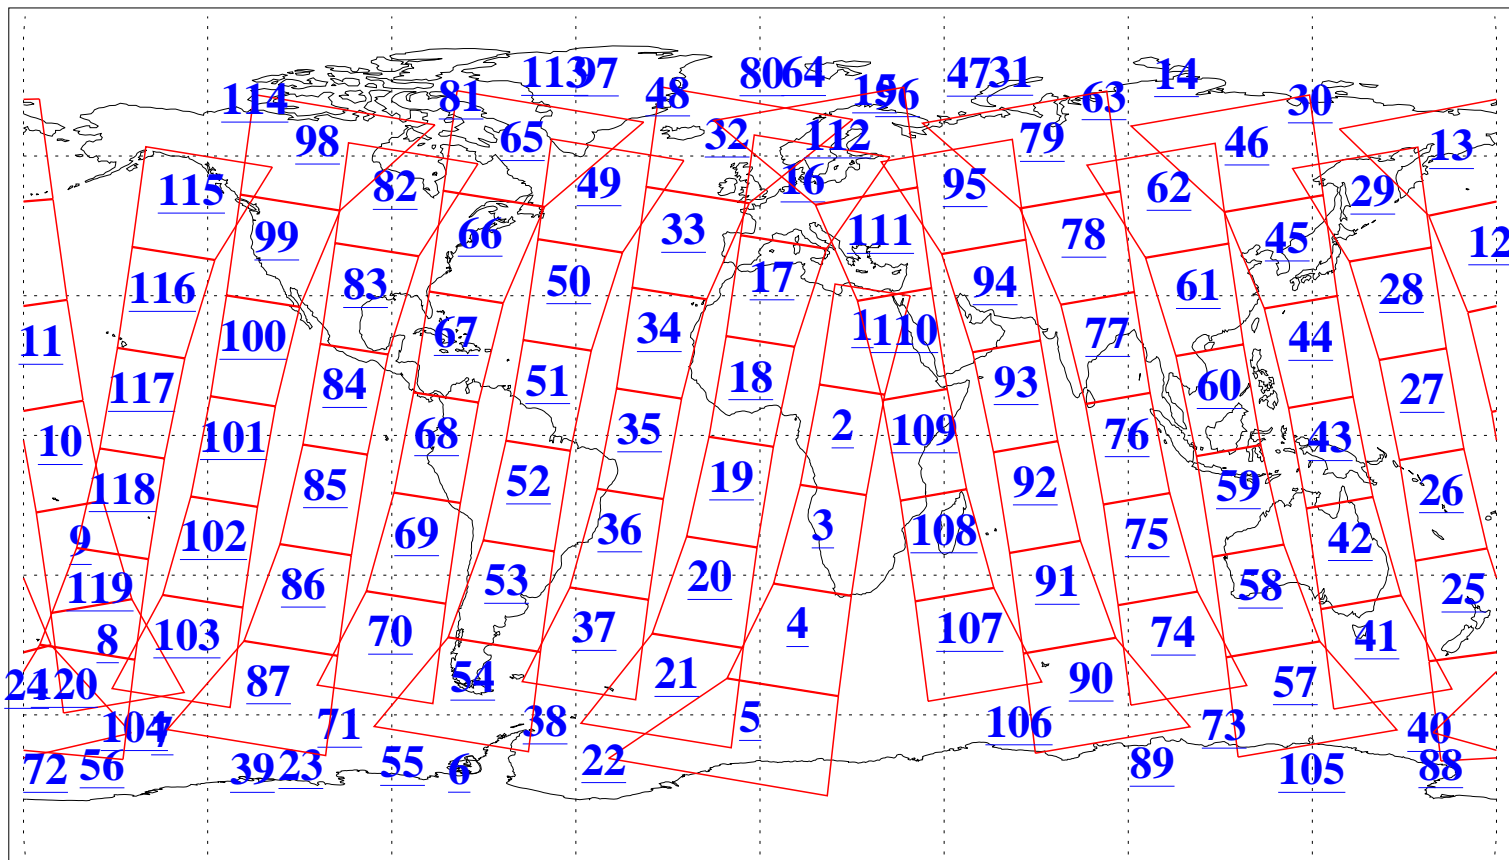

L1B Availability  
AMSU Granules: 240  
HSB Granules: 0  
AIRS Granules: 236

18 Jul 2013  
DoY 199  
Aqua Day 4093  
Granules: 1 to 120

Granules: 121 to 240

Legend: AMSU Available, HSB Available, AIRS Available

L1B Availability  
AMSU Granules: 240  
HSB Granules: 0  
AIRS Granules: 236

18 Jul 2013  
DoY 199  
Aqua Day 4093

Ascending Granules

Descending Granules

Legend: AMSU Available, HSB Available, AIRS Available

L1B Availability  
 AMSU Granules: 240  
 HSB Granules: 0  
 AIRS Granules: 236

18 Jul 2013  
 DoY 199  
 Aqua Day 4093

Northern Hemisphere Granules

Southern Hemisphere Granules

Legend: AMSU Available, HSB Available, AIRS Available