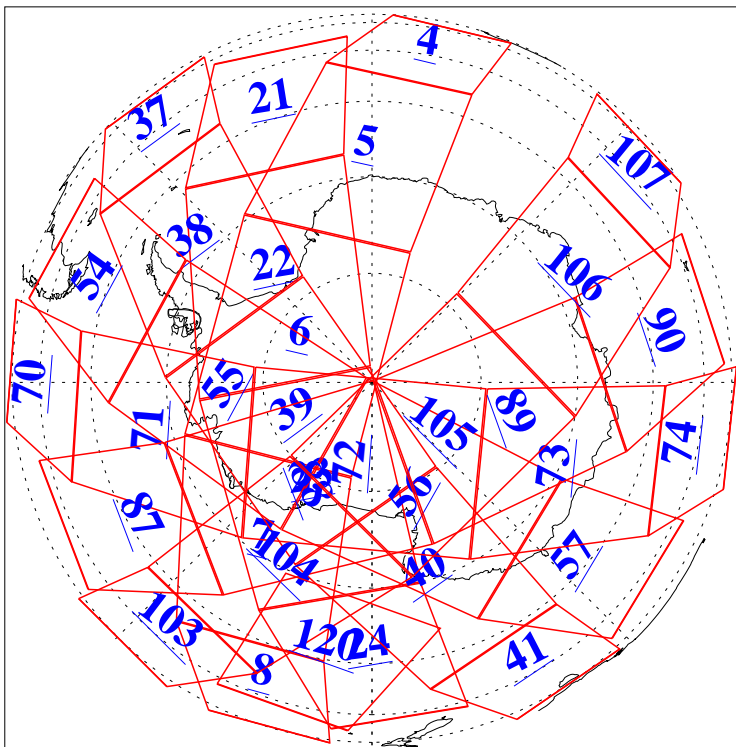

L1B Availability  
AMSU Granules: 240  
HSB Granules: 0  
AIRS Granules: 236

18 Jul 2013  
DoY 199  
Aqua Day 4093  
Granules: 1 to 120

Granules: 121 to 240

Legend: AMSU Available, HSB Available, AIRS Available

L1B Availability  
AMSU Granules: 240  
HSB Granules: 0  
AIRS Granules: 236

18 Jul 2013  
DoY 199  
Aqua Day 4093

Ascending Granules

Descending Granules

Legend: AMSU Available, HSB Available, AIRS Available

L1B Availability  
 AMSU Granules: 240  
 HSB Granules: 0  
 AIRS Granules: 236

18 Jul 2013  
 DoY 199  
 Aqua Day 4093

Northern Hemisphere Granules

Southern Hemisphere Granules

Legend: AMSU Available, HSB Available, AIRS Available