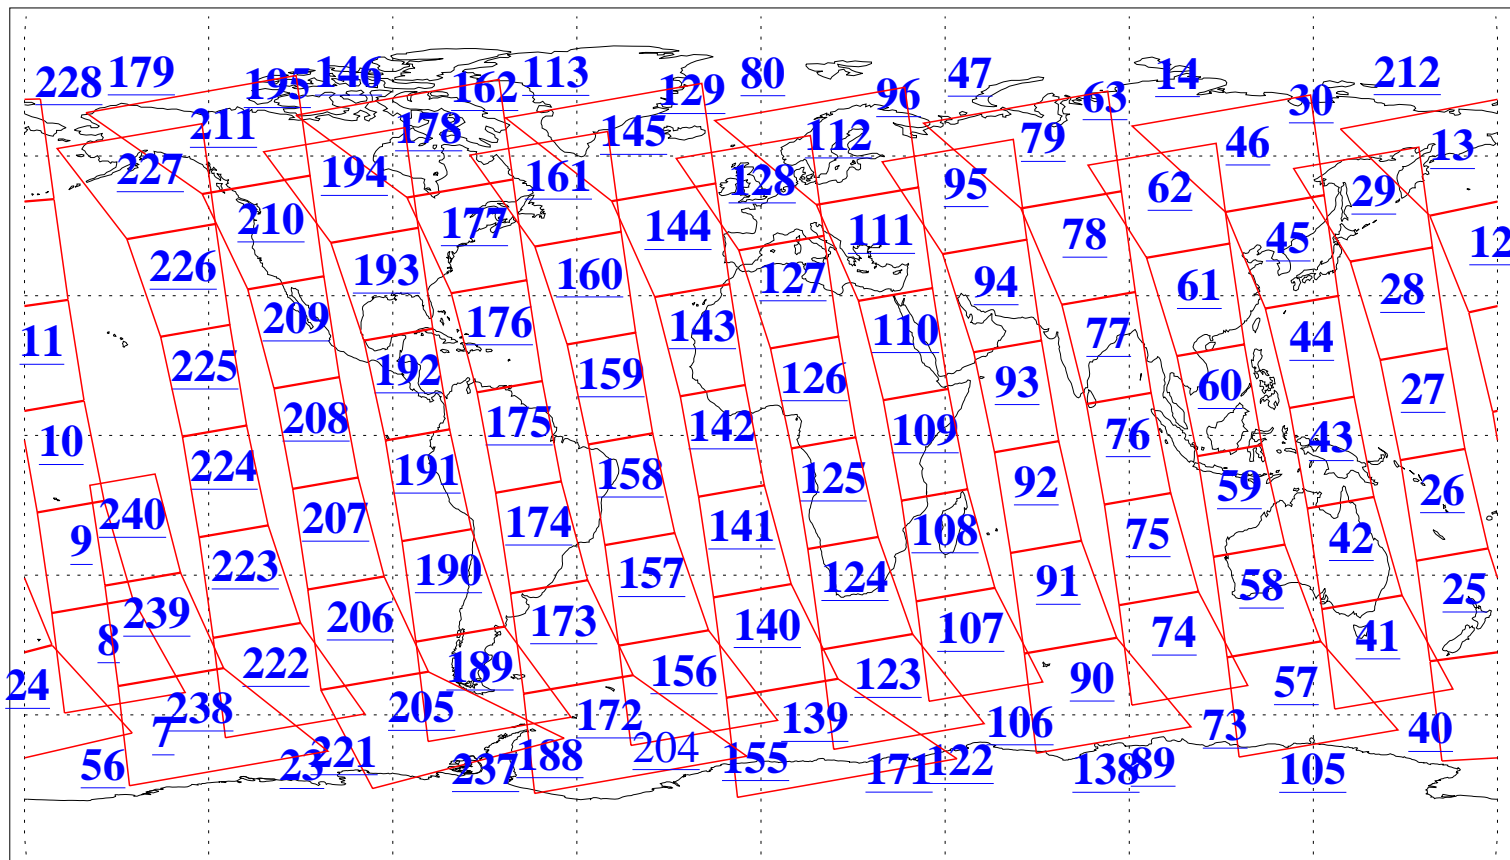

L1B Availability  
AMSU Granules: 240  
HSB Granules: 0  
AIRS Granules: 236

18 Jul 2013  
DoY 199  
Aqua Day 4093  
Granules: 1 to 120

Granules: 121 to 240

Legend: AMSU Available, HSB Available, AIRS Available

L1B Availability  
AMSU Granules: 240  
HSB Granules: 0  
AIRS Granules: 236

18 Jul 2013  
DoY 199  
Aqua Day 4093

Ascending Granules

Descending Granules

Legend: AMSU Available, HSB Available, AIRS Available

L1B Availability  
 AMSU Granules: 240  
 HSB Granules: 0  
 AIRS Granules: 236

18 Jul 2013  
 DoY 199  
 Aqua Day 4093

Northern Hemisphere Granules

Southern Hemisphere Granules

Legend: AMSU Available, HSB Available, AIRS Available