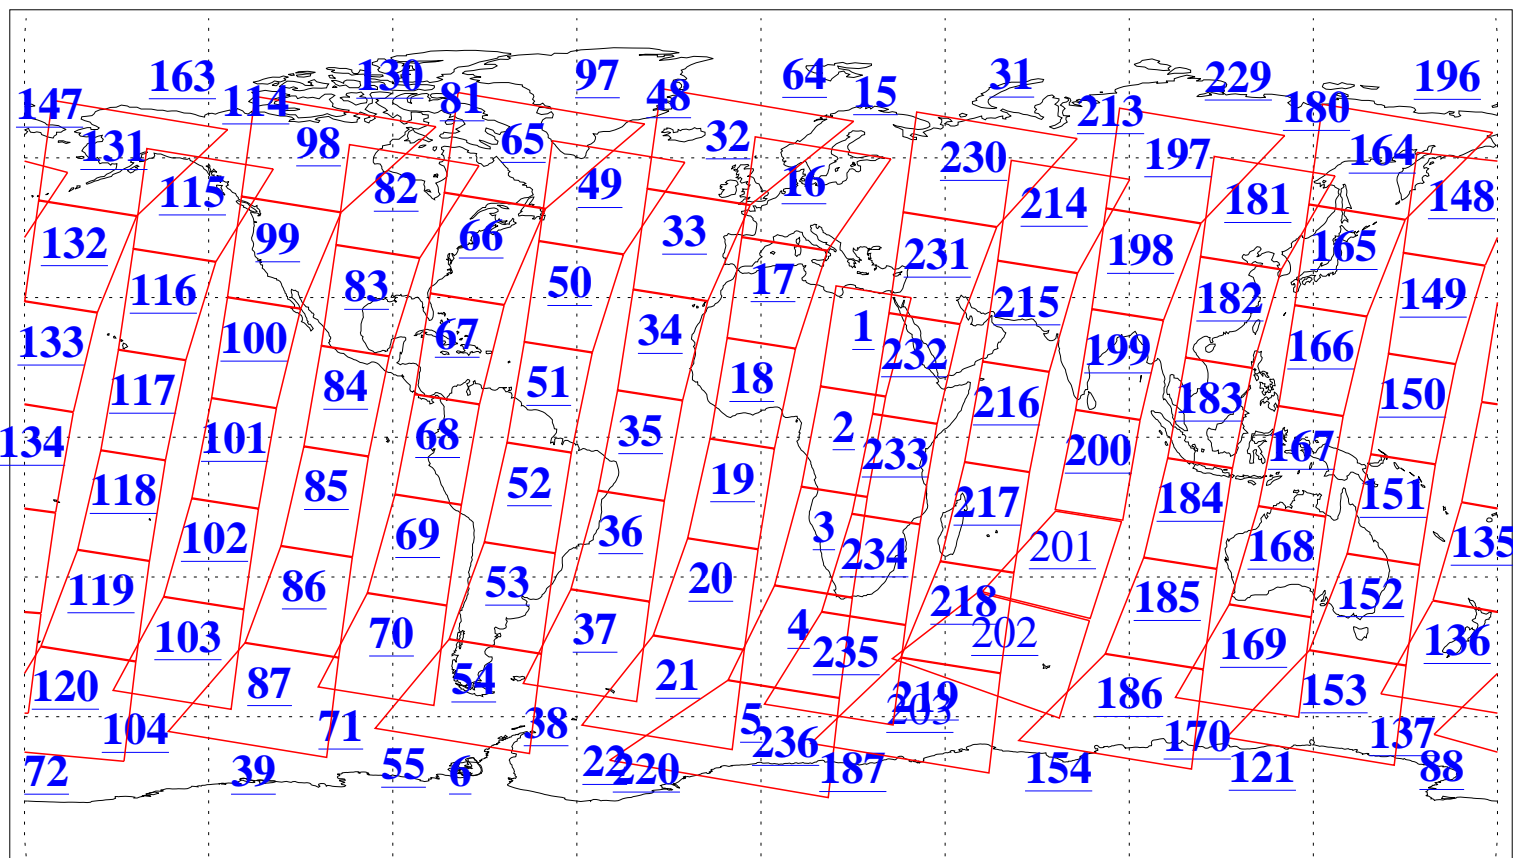

L1B Availability  
AMSU Granules: 240  
HSB Granules: 0  
AIRS Granules: 236

18 Jul 2013  
DoY 199  
Aqua Day 4093  
Granules: 1 to 120

Granules: 121 to 240

Legend: AMSU Available, HSB Available, AIRS Available

L1B Availability  
AMSU Granules: 240  
HSB Granules: 0  
AIRS Granules: 236

18 Jul 2013  
DoY 199  
Aqua Day 4093

Ascending Granules

Descending Granules

Legend: AMSU Available, HSB Available, AIRS Available

L1B Availability  
 AMSU Granules: 240  
 HSB Granules: 0  
 AIRS Granules: 236

18 Jul 2013  
 DoY 199  
 Aqua Day 4093

Northern Hemisphere Granules

Southern Hemisphere Granules

Legend: AMSU Available, HSB Available, AIRS Available