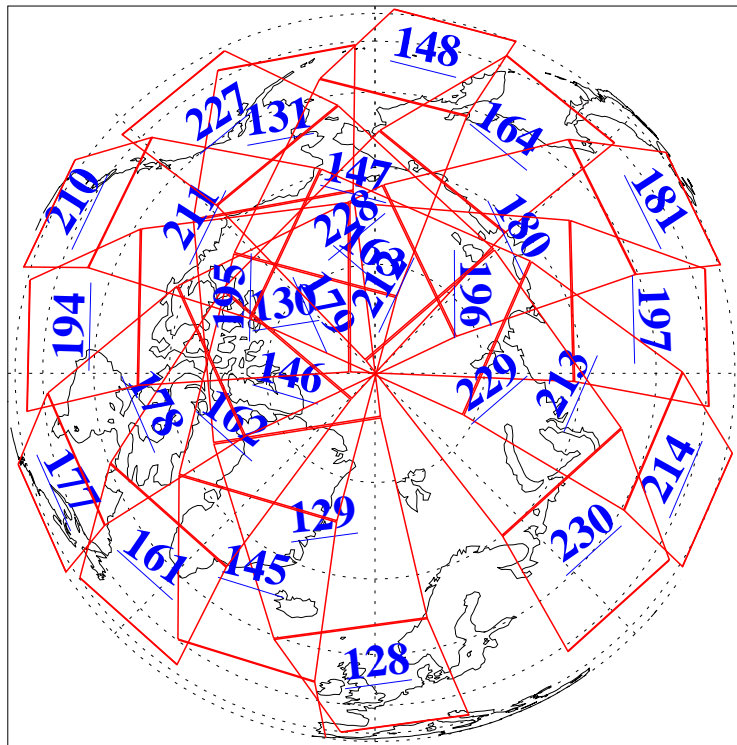

L1B Availability  
AMSU Granules: 240  
HSB Granules: 0  
AIRS Granules: 236

18 Jul 2013  
DoY 199  
Aqua Day 4093  
Granules: 1 to 120

Granules: 121 to 240

Legend: AMSU Available, HSB Available, AIRS Available

L1B Availability  
AMSU Granules: 240  
HSB Granules: 0  
AIRS Granules: 236

18 Jul 2013  
DoY 199  
Aqua Day 4093

Ascending Granules

Descending Granules

Legend: AMSU Available, HSB Available, AIRS Available

L1B Availability  
 AMSU Granules: 240  
 HSB Granules: 0  
 AIRS Granules: 236

18 Jul 2013  
 DoY 199  
 Aqua Day 4093

Northern Hemisphere Granules

Southern Hemisphere Granules

Legend: AMSU Available, HSB Available, AIRS Available