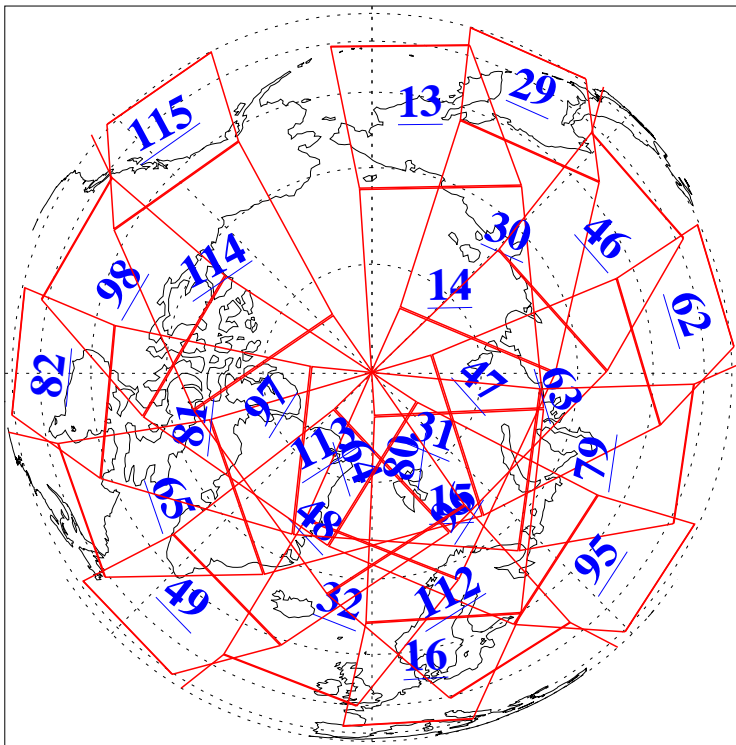

L1B Availability  
AMSU Granules: 240  
HSB Granules: 0  
AIRS Granules: 236

18 Jul 2013  
DoY 199  
Aqua Day 4093  
Granules: 1 to 120

Granules: 121 to 240

Legend: AMSU Available, HSB Available, AIRS Available

L1B Availability  
AMSU Granules: 240  
HSB Granules: 0  
AIRS Granules: 236

18 Jul 2013  
DoY 199  
Aqua Day 4093

Ascending Granules

Descending Granules

Legend: AMSU Available, HSB Available, AIRS Available

L1B Availability  
 AMSU Granules: 240  
 HSB Granules: 0  
 AIRS Granules: 236

18 Jul 2013  
 DoY 199  
 Aqua Day 4093

Northern Hemisphere Granules

Southern Hemisphere Granules

Legend: AMSU Available, HSB Available, AIRS Available