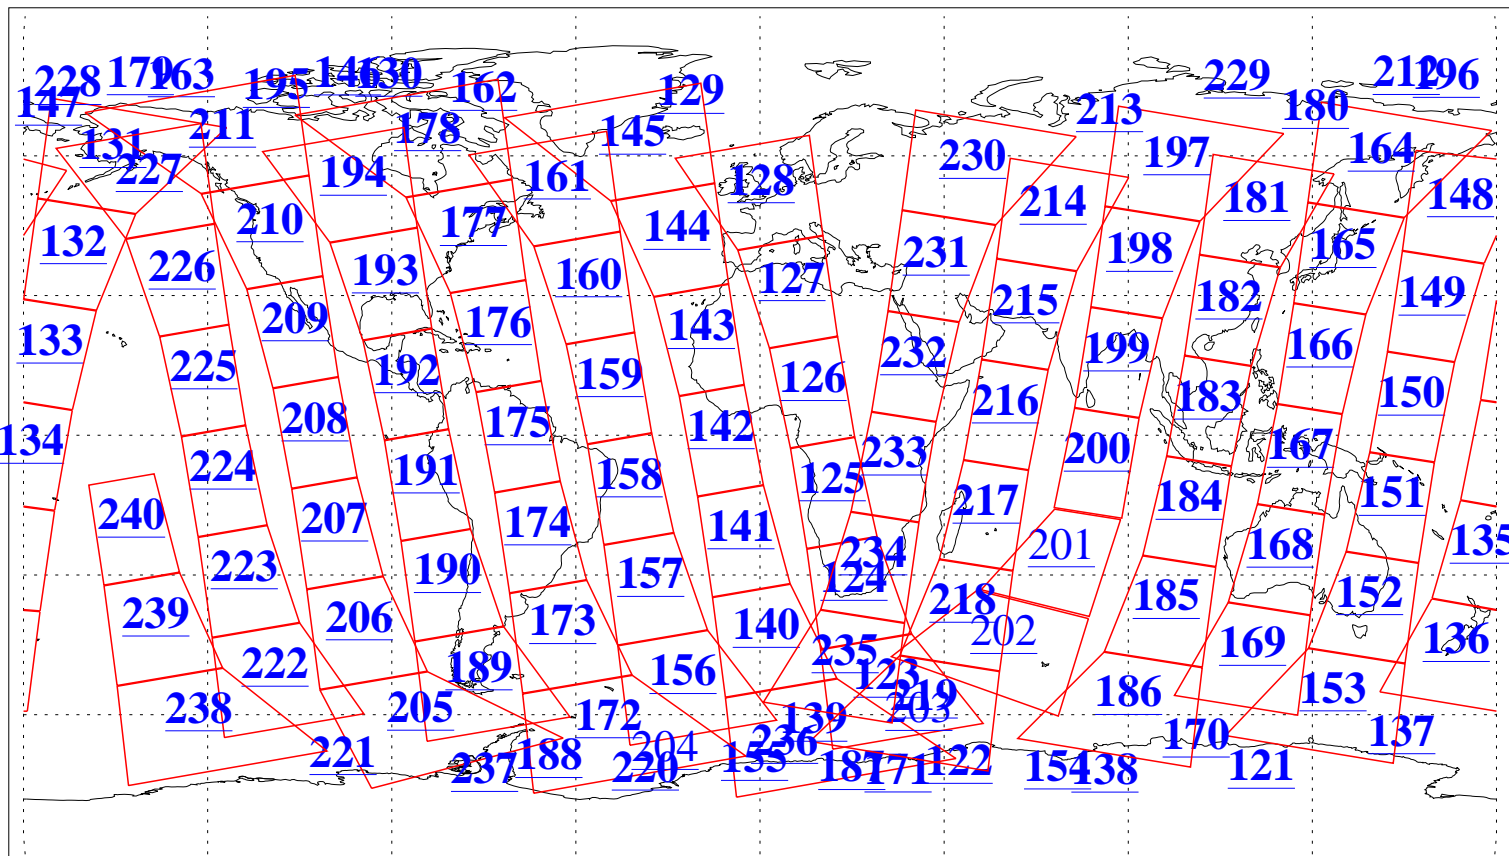

L1B Availability  
AMSU Granules: 240  
HSB Granules: 0  
AIRS Granules: 236

18 Jul 2013  
DoY 199  
Aqua Day 4093  
Granules: 1 to 120

Granules: 121 to 240

Legend: AMSU Available, HSB Available, AIRS Available

L1B Availability  
AMSU Granules: 240  
HSB Granules: 0  
AIRS Granules: 236

18 Jul 2013  
DoY 199  
Aqua Day 4093

Ascending Granules

Descending Granules

Legend: AMSU Available, HSB Available, AIRS Available

L1B Availability  
 AMSU Granules: 240  
 HSB Granules: 0  
 AIRS Granules: 236

18 Jul 2013  
 DoY 199  
 Aqua Day 4093

Northern Hemisphere Granules

Southern Hemisphere Granules

Legend: AMSU Available, HSB Available, AIRS Available