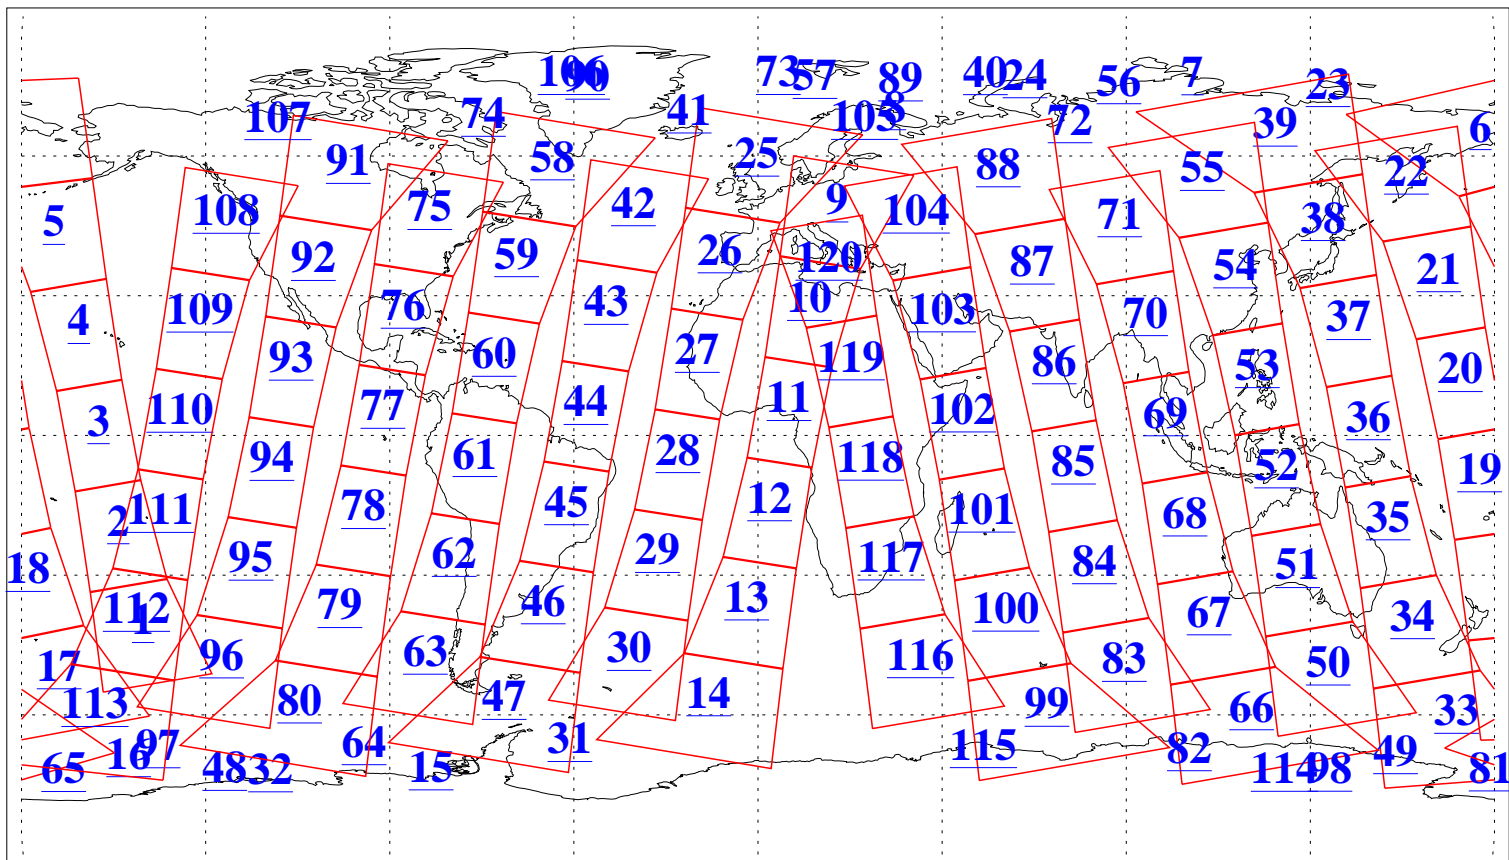

L1B Availability  
AMSU Granules: 240  
HSB Granules: 0  
AIRS Granules: 240

17 Jul 2013  
DoY 198  
Aqua Day 4092  
Granules: 1 to 120

Granules: 121 to 240

Legend: AMSU Available, HSB Available, AIRS Available

L1B Availability  
AMSU Granules: 240  
HSB Granules: 0  
AIRS Granules: 240

17 Jul 2013  
DoY 198  
Aqua Day 4092

Ascending Granules

Descending Granules

Legend: AMSU Available, HSB Available, AIRS Available

L1B Availability  
 AMSU Granules: 240  
 HSB Granules: 0  
 AIRS Granules: 240

17 Jul 2013  
 DoY 198  
 Aqua Day 4092

Northern Hemisphere Granules

Southern Hemisphere Granules

Legend: AMSU Available, HSB Available, AIRS Available