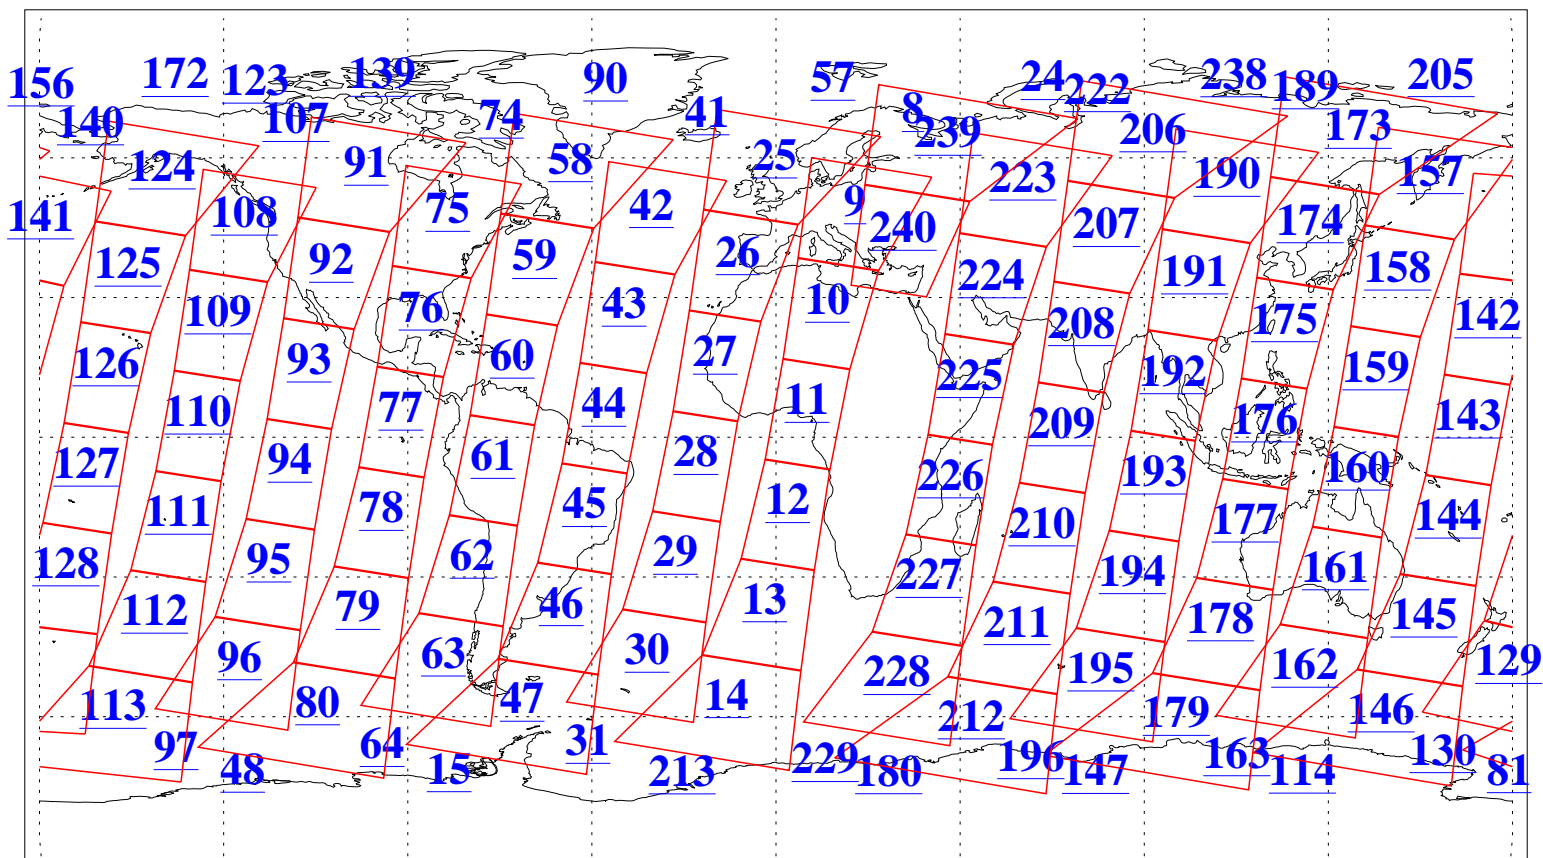

L1B Availability  
AMSU Granules: 240  
HSB Granules: 0  
AIRS Granules: 240

17 Jul 2013  
DoY 198  
Aqua Day 4092  
Granules: 1 to 120

Granules: 121 to 240

Legend: AMSU Available, HSB Available, AIRS Available

L1B Availability  
AMSU Granules: 240  
HSB Granules: 0  
AIRS Granules: 240

17 Jul 2013  
DoY 198  
Aqua Day 4092

Ascending Granules

Descending Granules

Legend: AMSU Available, HSB Available, AIRS Available

L1B Availability  
 AMSU Granules: 240  
 HSB Granules: 0  
 AIRS Granules: 240

17 Jul 2013  
 DoY 198  
 Aqua Day 4092

Northern Hemisphere Granules

Southern Hemisphere Granules

Legend: AMSU Available, HSB Available, AIRS Available