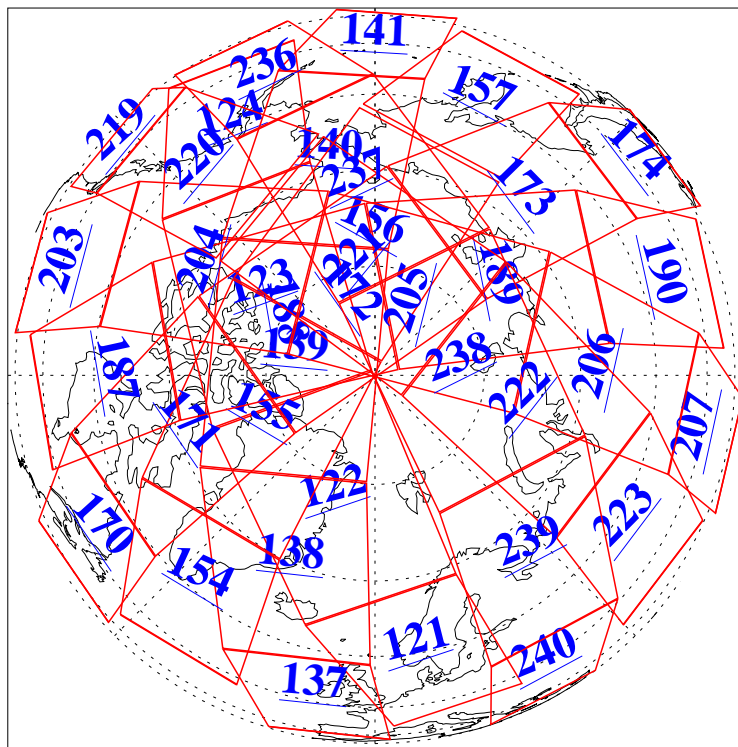

L1B Availability  
AMSU Granules: 240  
HSB Granules: 0  
AIRS Granules: 240

17 Jul 2013  
DoY 198  
Aqua Day 4092  
Granules: 1 to 120

Granules: 121 to 240

Legend: AMSU Available, HSB Available, AIRS Available

L1B Availability  
AMSU Granules: 240  
HSB Granules: 0  
AIRS Granules: 240

17 Jul 2013  
DoY 198  
Aqua Day 4092

Ascending Granules

Descending Granules

Legend: AMSU Available, HSB Available, AIRS Available

L1B Availability  
 AMSU Granules: 240  
 HSB Granules: 0  
 AIRS Granules: 240

17 Jul 2013  
 DoY 198  
 Aqua Day 4092

Northern Hemisphere Granules

Southern Hemisphere Granules

Legend: AMSU Available, HSB Available, AIRS Available