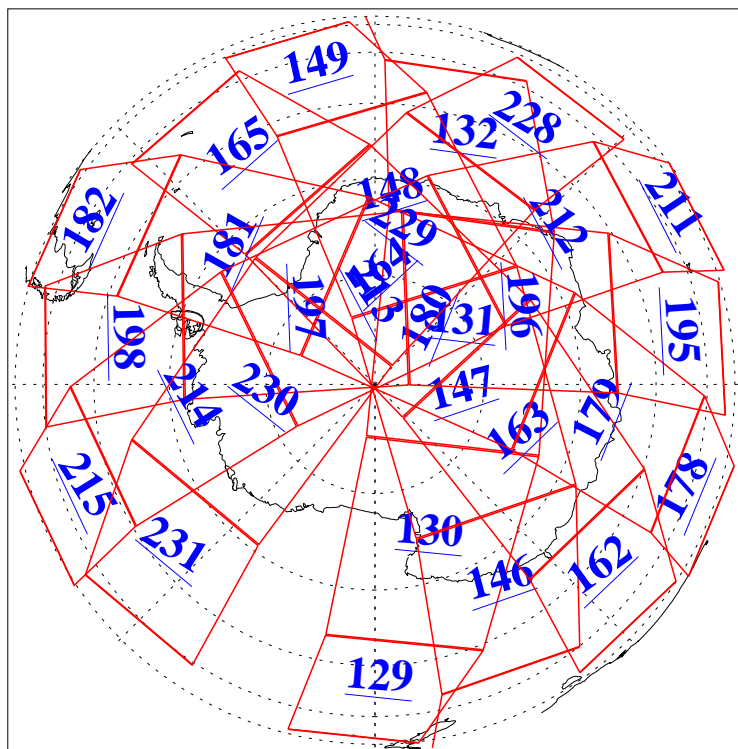

L1B Availability  
AMSU Granules: 240  
HSB Granules: 0  
AIRS Granules: 240

17 Jul 2013  
DoY 198  
Aqua Day 4092  
Granules: 1 to 120

Granules: 121 to 240

Legend: AMSU Available, HSB Available, AIRS Available

L1B Availability  
AMSU Granules: 240  
HSB Granules: 0  
AIRS Granules: 240

17 Jul 2013  
DoY 198  
Aqua Day 4092

Ascending Granules

Descending Granules

Legend: AMSU Available, HSB Available, AIRS Available

L1B Availability  
 AMSU Granules: 240  
 HSB Granules: 0  
 AIRS Granules: 240

17 Jul 2013  
 DoY 198  
 Aqua Day 4092

Northern Hemisphere Granules

Southern Hemisphere Granules

Legend: AMSU Available, HSB Available, AIRS Available