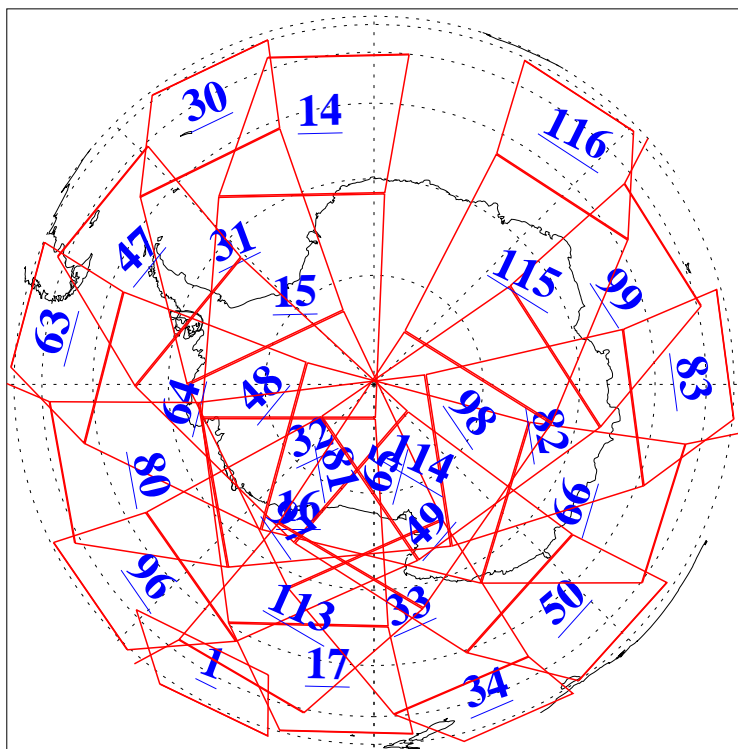

L1B Availability  
AMSU Granules: 240  
HSB Granules: 0  
AIRS Granules: 240

17 Jul 2013  
DoY 198  
Aqua Day 4092  
Granules: 1 to 120

Granules: 121 to 240

Legend: AMSU Available, HSB Available, AIRS Available

L1B Availability  
AMSU Granules: 240  
HSB Granules: 0  
AIRS Granules: 240

17 Jul 2013  
DoY 198  
Aqua Day 4092

Ascending Granules

Descending Granules

Legend: AMSU Available, HSB Available, AIRS Available

L1B Availability  
 AMSU Granules: 240  
 HSB Granules: 0  
 AIRS Granules: 240

17 Jul 2013  
 DoY 198  
 Aqua Day 4092

Northern Hemisphere Granules

Southern Hemisphere Granules

Legend: AMSU Available, HSB Available, AIRS Available