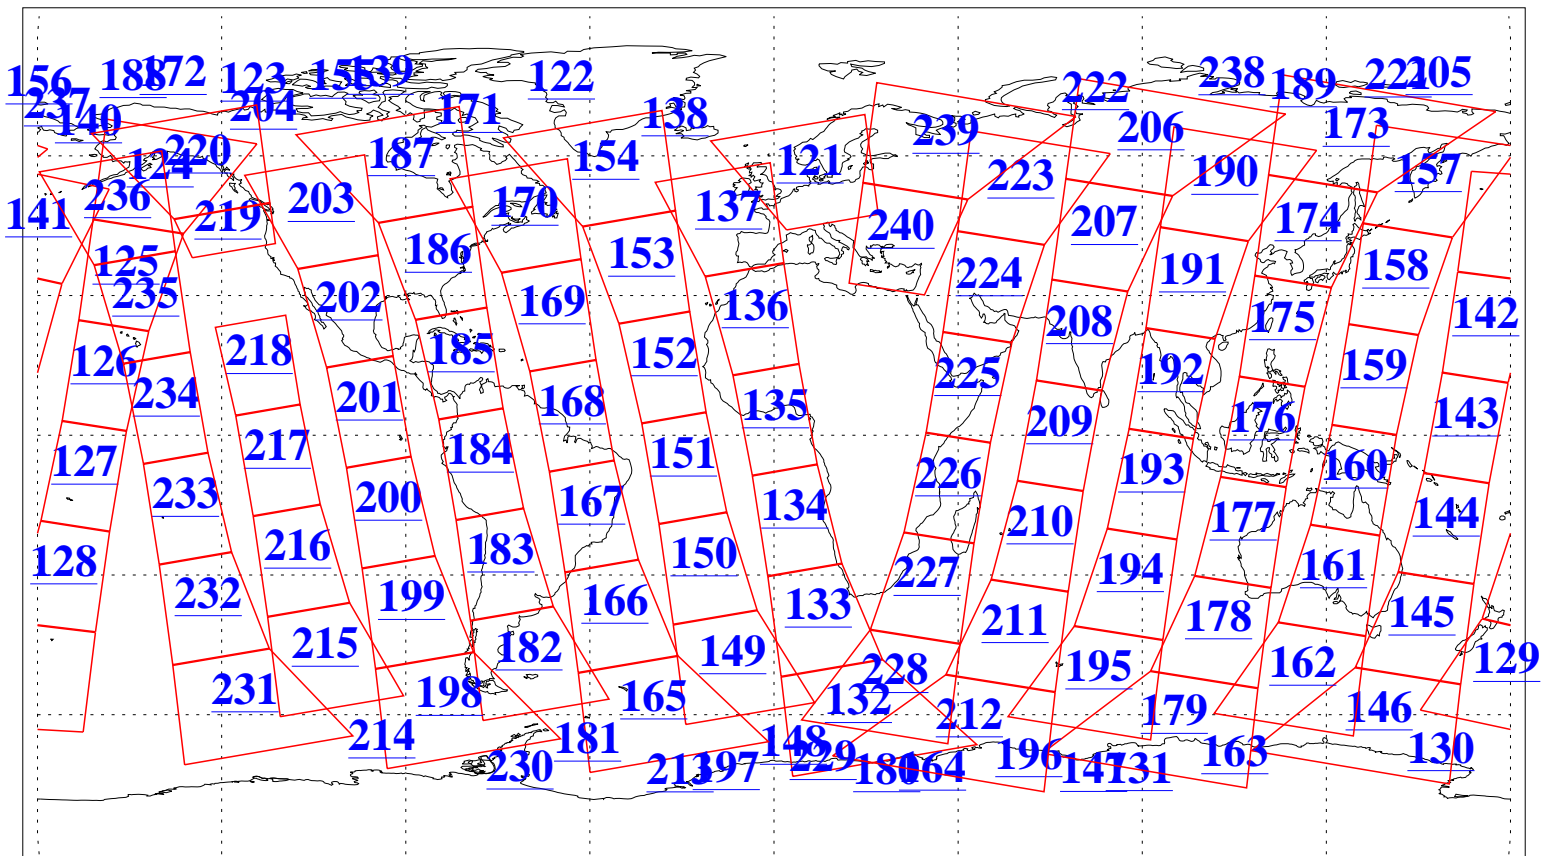

L1B Availability  
AMSU Granules: 240  
HSB Granules: 0  
AIRS Granules: 240

17 Jul 2013  
DoY 198  
Aqua Day 4092  
Granules: 1 to 120

Granules: 121 to 240

Legend: AMSU Available, HSB Available, AIRS Available

L1B Availability  
AMSU Granules: 240  
HSB Granules: 0  
AIRS Granules: 240

17 Jul 2013  
DoY 198  
Aqua Day 4092

Ascending Granules

Descending Granules

Legend: AMSU Available, HSB Available, AIRS Available

L1B Availability  
 AMSU Granules: 240  
 HSB Granules: 0  
 AIRS Granules: 240

17 Jul 2013  
 DoY 198  
 Aqua Day 4092

Northern Hemisphere Granules

Southern Hemisphere Granules

Legend: AMSU Available, HSB Available, AIRS Available