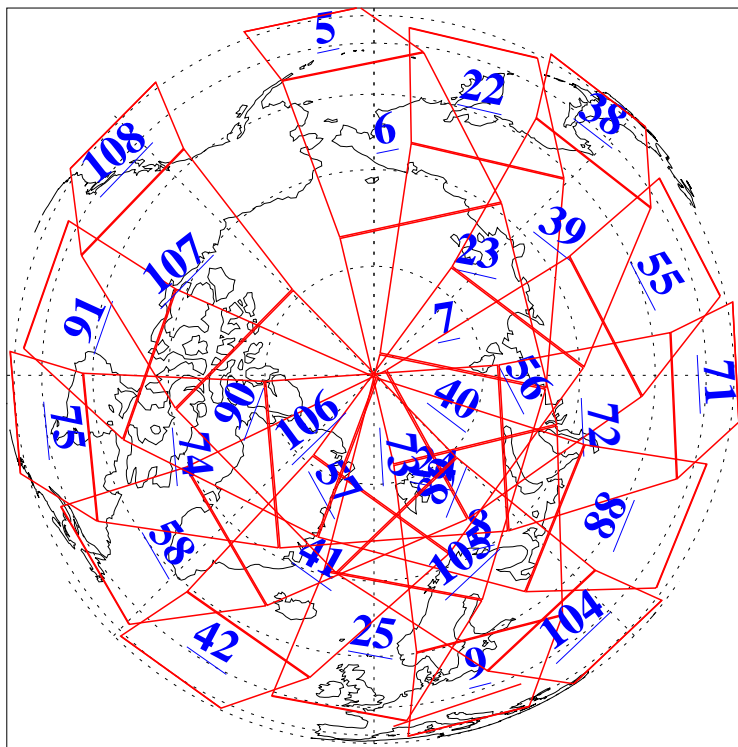

L1B Availability  
AMSU Granules: 240  
HSB Granules: 0  
AIRS Granules: 240

17 Jul 2013  
DoY 198  
Aqua Day 4092  
Granules: 1 to 120

Granules: 121 to 240

Legend: AMSU Available, HSB Available, AIRS Available

L1B Availability  
AMSU Granules: 240  
HSB Granules: 0  
AIRS Granules: 240

17 Jul 2013  
DoY 198  
Aqua Day 4092

Ascending Granules

Descending Granules

Legend: AMSU Available, HSB Available, AIRS Available

L1B Availability  
 AMSU Granules: 240  
 HSB Granules: 0  
 AIRS Granules: 240

17 Jul 2013  
 DoY 198  
 Aqua Day 4092

Northern Hemisphere Granules

Southern Hemisphere Granules

Legend: AMSU Available, HSB Available, AIRS Available