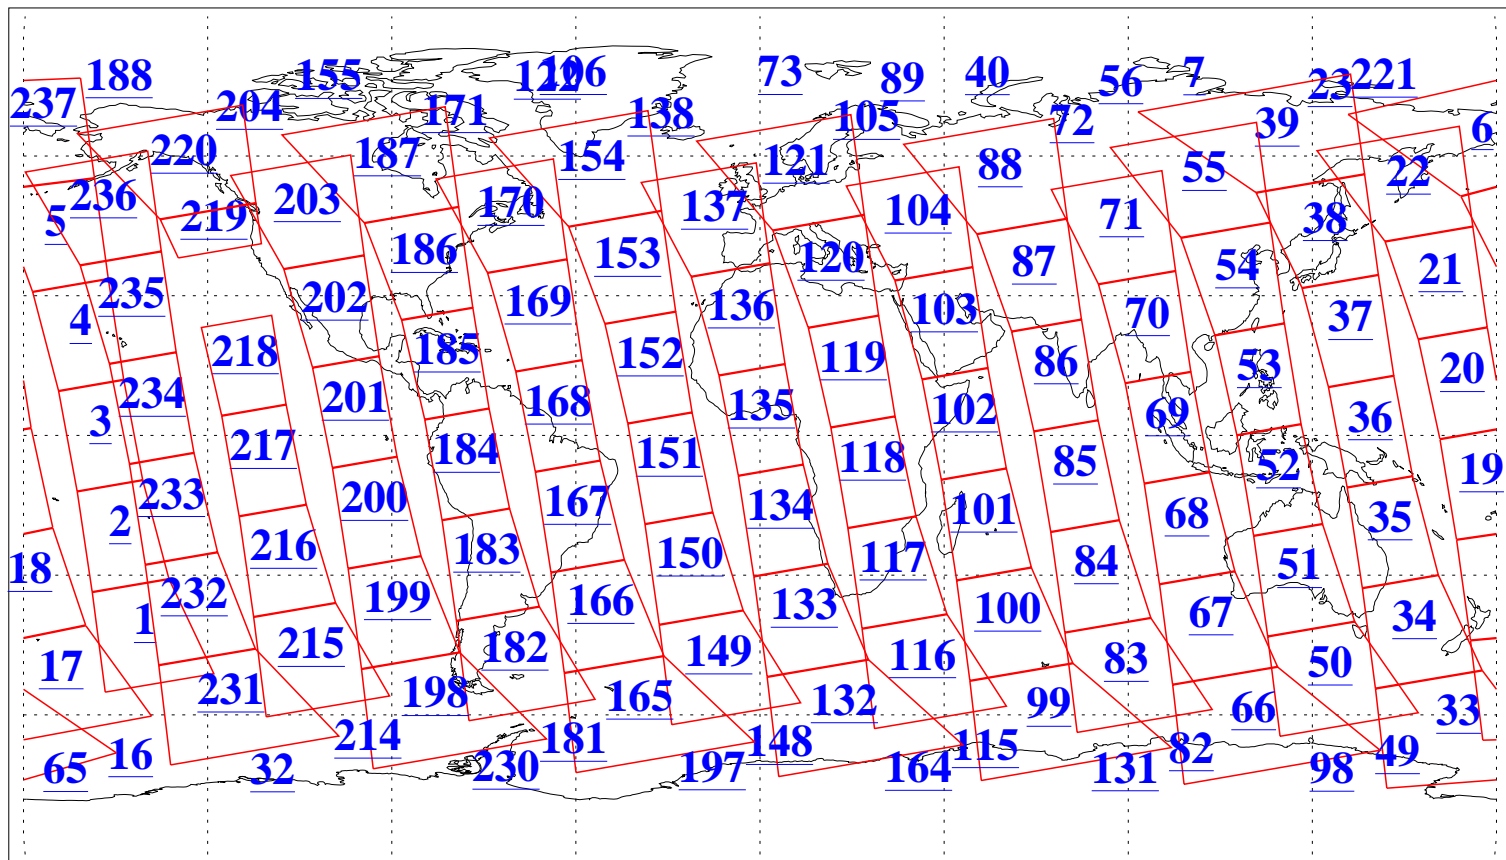

L1B Availability  
AMSU Granules: 240  
HSB Granules: 0  
AIRS Granules: 240

17 Jul 2013  
DoY 198  
Aqua Day 4092  
Granules: 1 to 120

Granules: 121 to 240

Legend: AMSU Available, HSB Available, AIRS Available

L1B Availability  
AMSU Granules: 240  
HSB Granules: 0  
AIRS Granules: 240

17 Jul 2013  
DoY 198  
Aqua Day 4092

Ascending Granules

Descending Granules

Legend: AMSU Available, HSB Available, AIRS Available

L1B Availability  
 AMSU Granules: 240  
 HSB Granules: 0  
 AIRS Granules: 240

17 Jul 2013  
 DoY 198  
 Aqua Day 4092

Northern Hemisphere Granules

Southern Hemisphere Granules

Legend: AMSU Available, HSB Available, AIRS Available