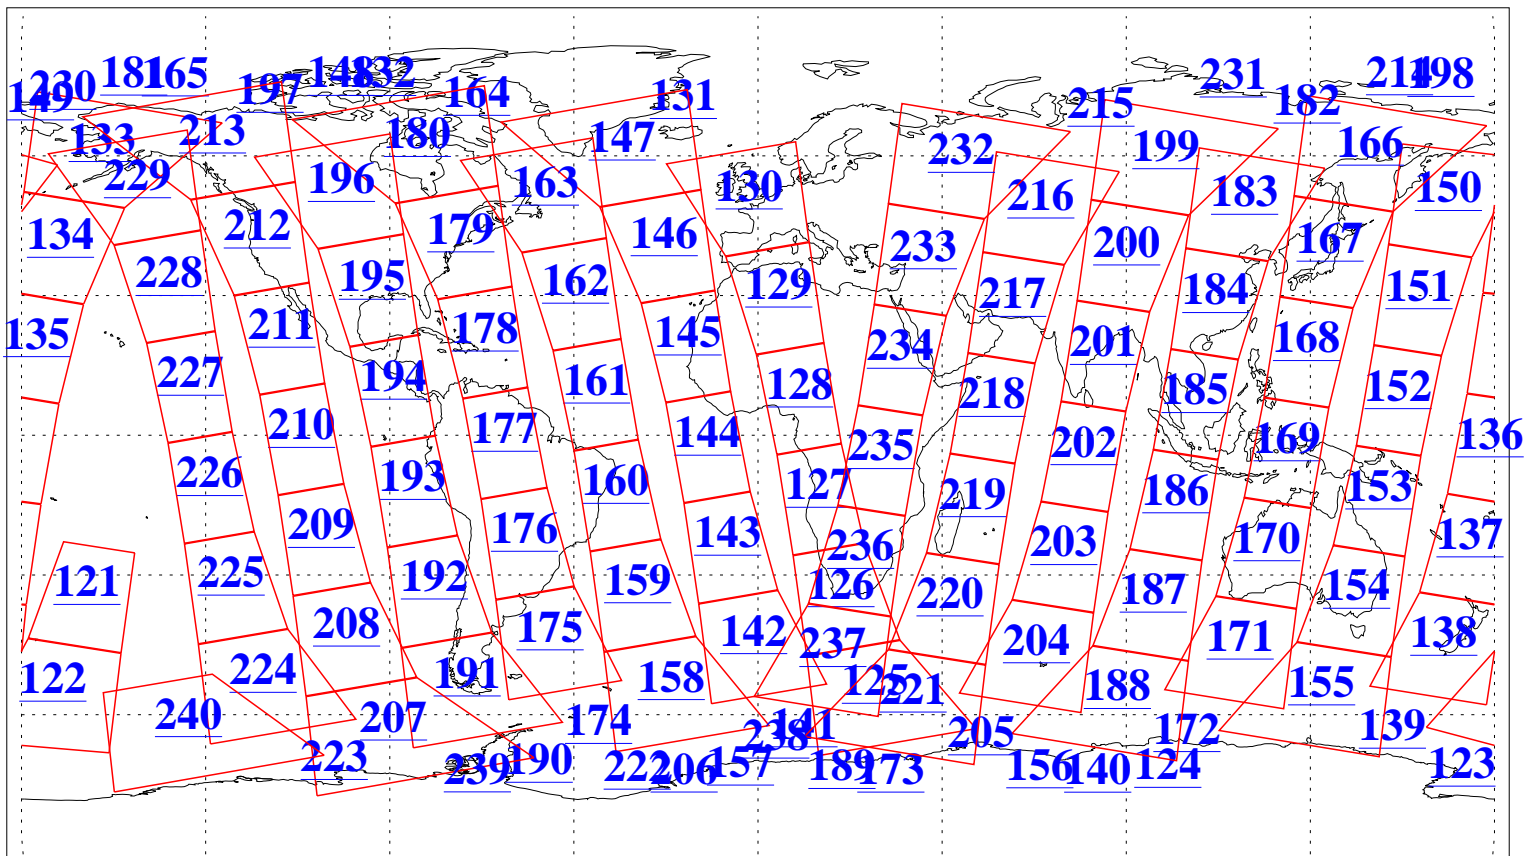

L1B Availability
AMSU Granules: 240
HSB Granules: 0
AIRS Granules: 240

16 Jul 2013
DoY 197
Aqua Day 4091
Granules: 1 to 120

Granules: 121 to 240

Legend: AMSU Available, HSB Available, AIRS Available

L1B Availability
AMSU Granules: 240
HSB Granules: 0
AIRS Granules: 240

16 Jul 2013
DoY 197
Aqua Day 4091

Ascending Granules

Descending Granules

Legend: AMSU Available, HSB Available, AIRS Available

L1B Availability
 AMSU Granules: 240
 HSB Granules: 0
 AIRS Granules: 240

16 Jul 2013
 DoY 197
 Aqua Day 4091

Northern Hemisphere Granules

Southern Hemisphere Granules

Legend: AMSU Available, HSB Available, AIRS Available