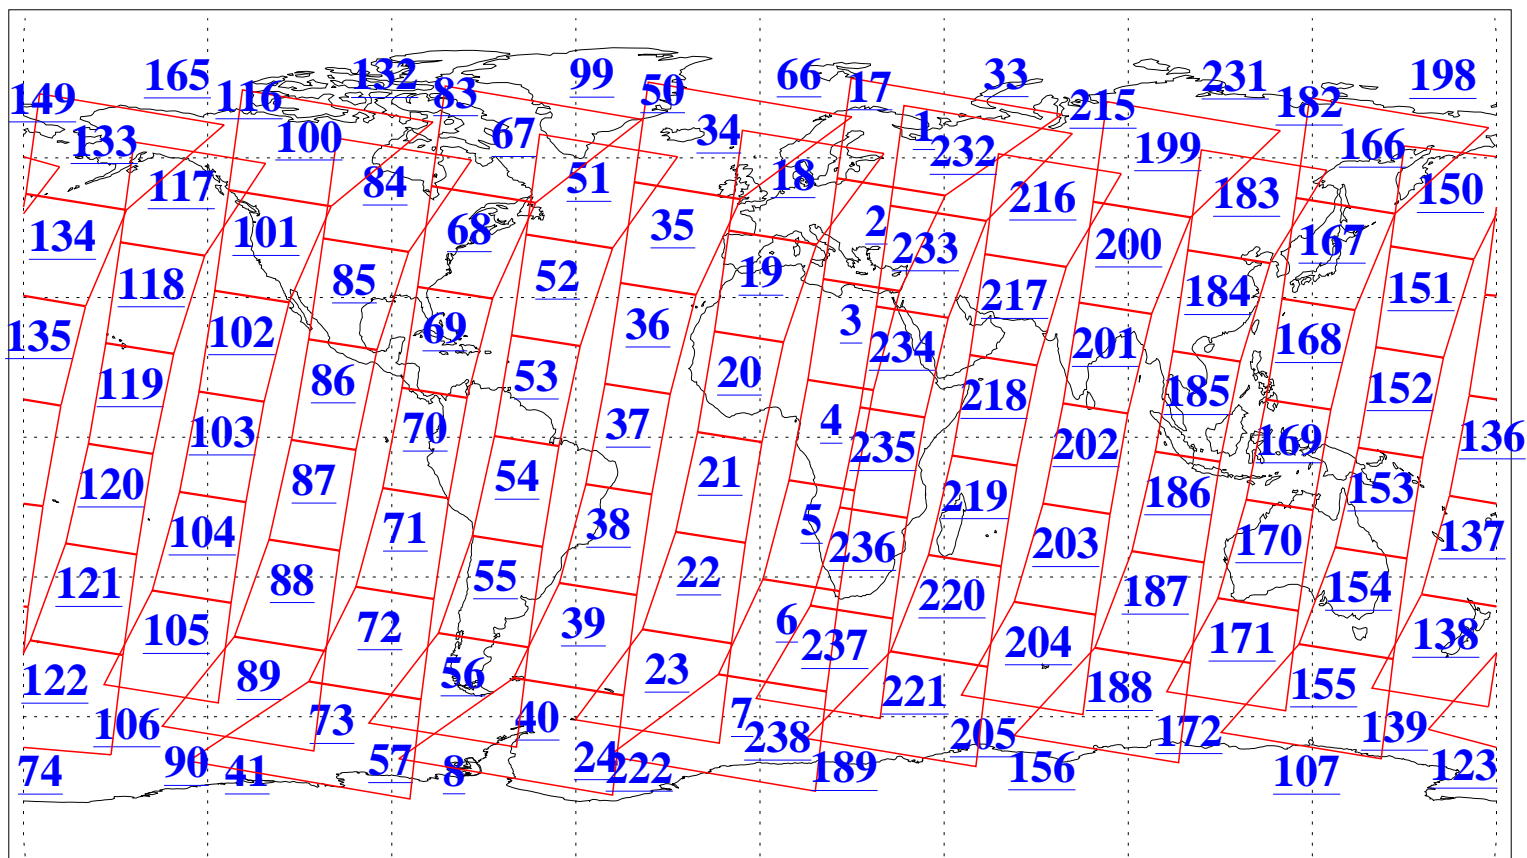

L1B Availability
AMSU Granules: 240
HSB Granules: 0
AIRS Granules: 240

16 Jul 2013
DoY 197
Aqua Day 4091
Granules: 1 to 120

Granules: 121 to 240

Legend: AMSU Available, HSB Available, AIRS Available

L1B Availability
AMSU Granules: 240
HSB Granules: 0
AIRS Granules: 240

16 Jul 2013
DoY 197
Aqua Day 4091

Ascending Granules

Descending Granules

Legend: AMSU Available, HSB Available, AIRS Available

L1B Availability
 AMSU Granules: 240
 HSB Granules: 0
 AIRS Granules: 240

16 Jul 2013
 DoY 197
 Aqua Day 4091

Northern Hemisphere Granules

Southern Hemisphere Granules

Legend: AMSU Available, HSB Available, AIRS Available