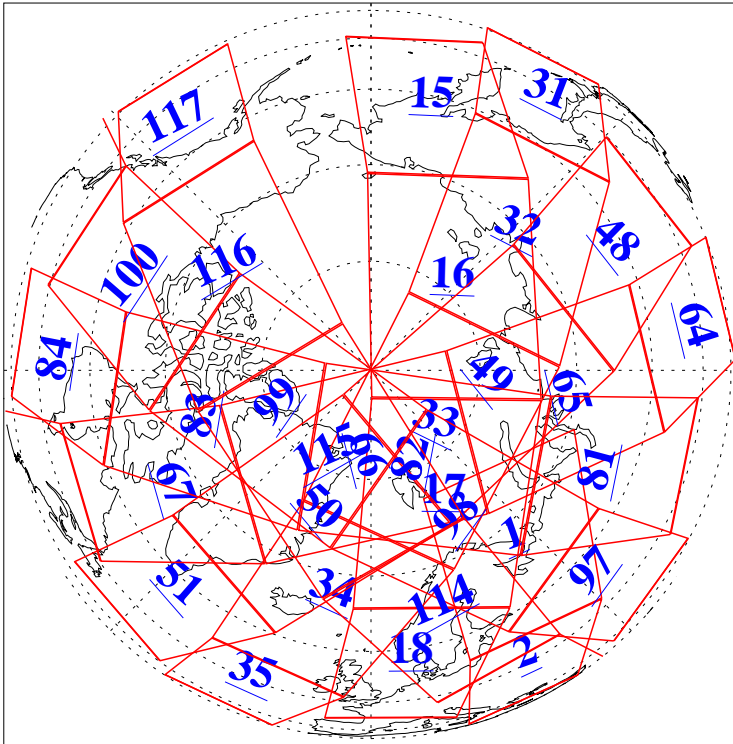

L1B Availability
AMSU Granules: 240
HSB Granules: 0
AIRS Granules: 240

16 Jul 2013
DoY 197
Aqua Day 4091
Granules: 1 to 120

Granules: 121 to 240

Legend: AMSU Available, HSB Available, AIRS Available

L1B Availability
AMSU Granules: 240
HSB Granules: 0
AIRS Granules: 240

16 Jul 2013
DoY 197
Aqua Day 4091

Ascending Granules

Descending Granules

Legend: AMSU Available, HSB Available, AIRS Available

L1B Availability
 AMSU Granules: 240
 HSB Granules: 0
 AIRS Granules: 240

16 Jul 2013
 DoY 197
 Aqua Day 4091

Northern Hemisphere Granules

Southern Hemisphere Granules

Legend: AMSU Available, HSB Available, AIRS Available