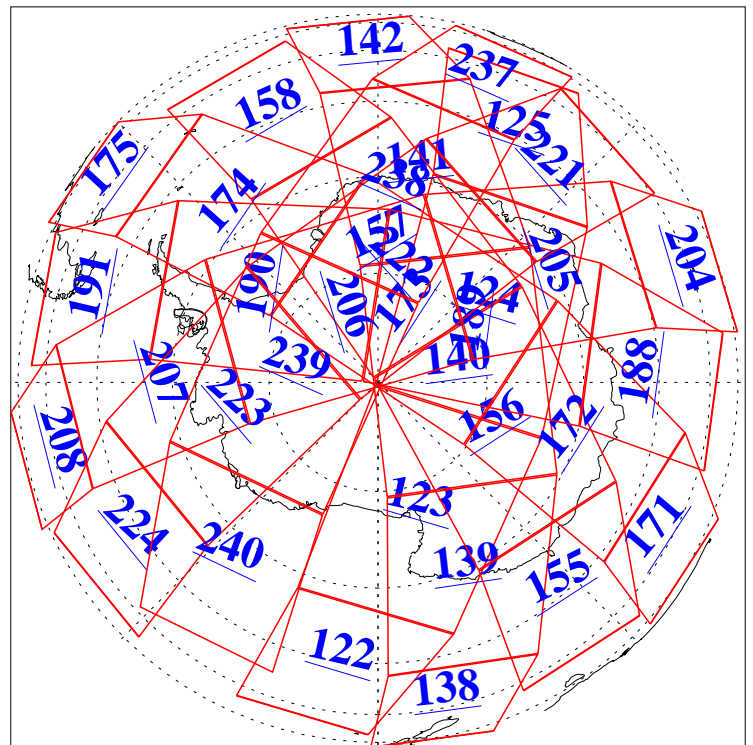

L1B Availability
AMSU Granules: 240
HSB Granules: 0
AIRS Granules: 240

16 Jul 2013
DoY 197
Aqua Day 4091
Granules: 1 to 120

Granules: 121 to 240

Legend: AMSU Available, HSB Available, AIRS Available

L1B Availability
AMSU Granules: 240
HSB Granules: 0
AIRS Granules: 240

16 Jul 2013
DoY 197
Aqua Day 4091

Ascending Granules

Descending Granules

Legend: AMSU Available, HSB Available, AIRS Available

L1B Availability
 AMSU Granules: 240
 HSB Granules: 0
 AIRS Granules: 240

16 Jul 2013
 DoY 197
 Aqua Day 4091

Northern Hemisphere Granules

Southern Hemisphere Granules

Legend: AMSU Available, HSB Available, AIRS Available