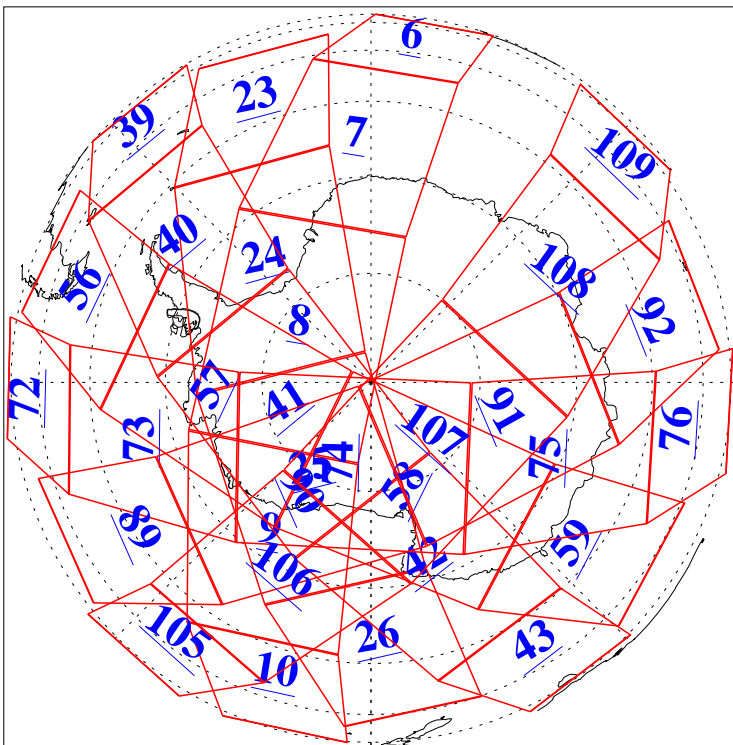

L1B Availability
AMSU Granules: 240
HSB Granules: 0
AIRS Granules: 240

16 Jul 2013
DoY 197
Aqua Day 4091
Granules: 1 to 120

Granules: 121 to 240

Legend: AMSU Available, HSB Available, AIRS Available

L1B Availability
AMSU Granules: 240
HSB Granules: 0
AIRS Granules: 240

16 Jul 2013
DoY 197
Aqua Day 4091

Ascending Granules

Descending Granules

Legend: AMSU Available, HSB Available, AIRS Available

L1B Availability
 AMSU Granules: 240
 HSB Granules: 0
 AIRS Granules: 240

16 Jul 2013
 DoY 197
 Aqua Day 4091

Northern Hemisphere Granules

Southern Hemisphere Granules

Legend: AMSU Available, HSB Available, AIRS Available