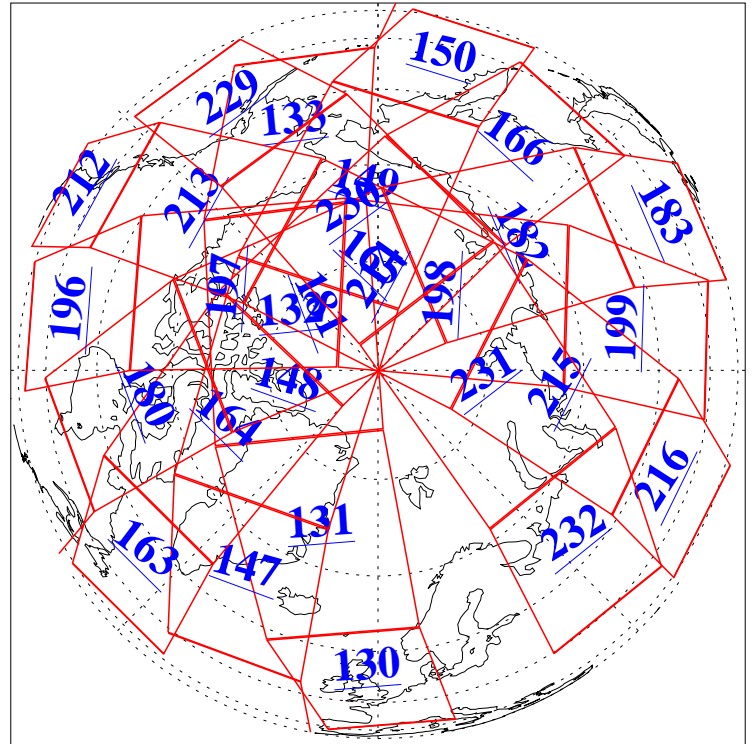

16 Jul 2013
DoY 197
Aqua Day 4091

Ascending Granules

Descending Granules

Legend: AMSU Available, HSB Available, AIRS Available

L1B Availability
 AMSU Granules: 240
 HSB Granules: 0
 AIRS Granules: 240

16 Jul 2013
 DoY 197
 Aqua Day 4091

Northern Hemisphere Granules

Southern Hemisphere Granules

Legend: AMSU Available, HSB Available, AIRS Available