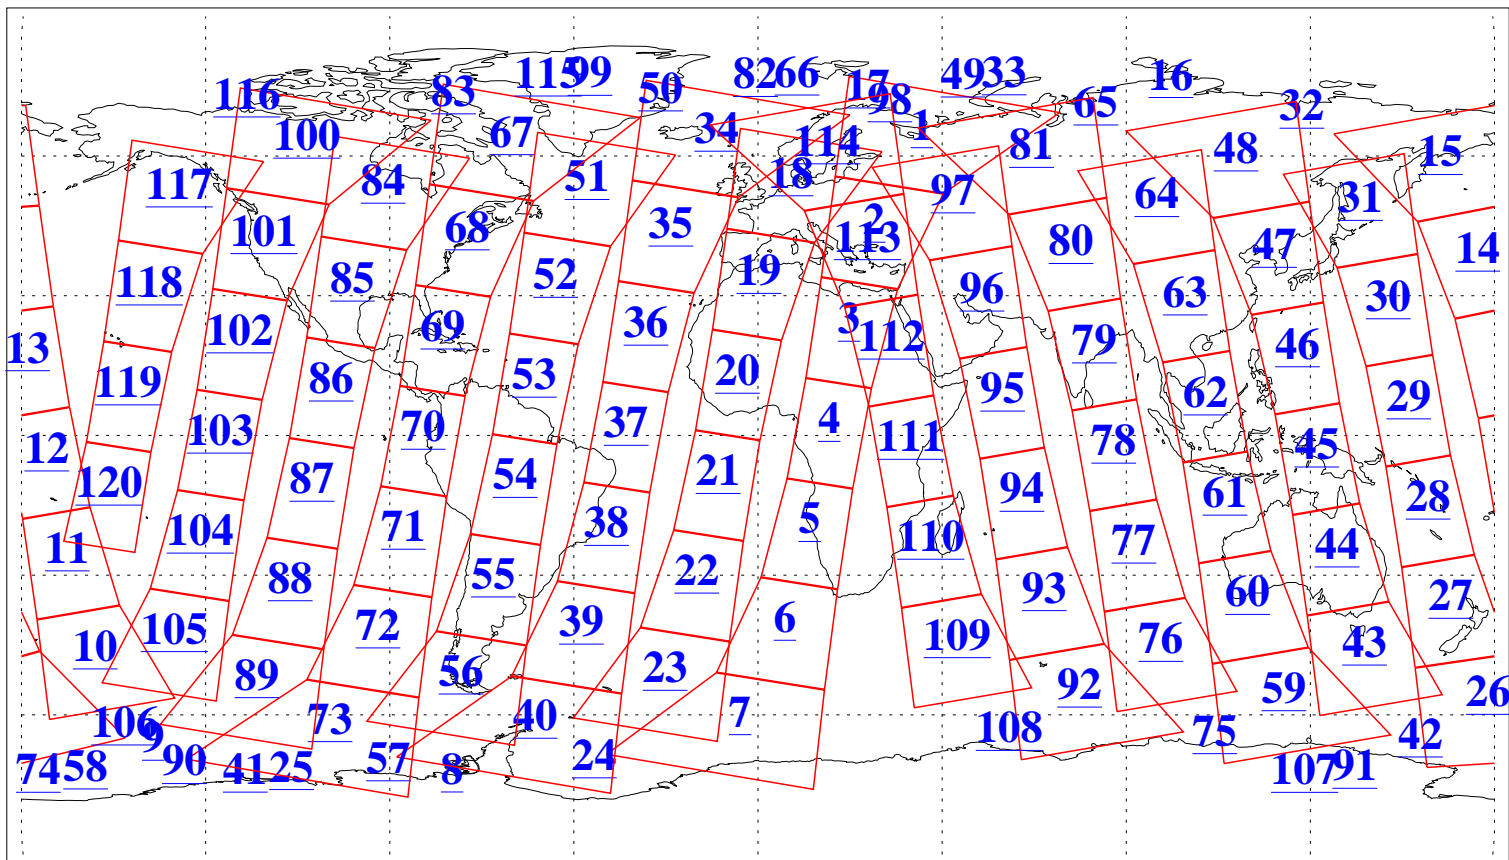

L1B Availability
AMSU Granules: 240
HSB Granules: 0
AIRS Granules: 240

16 Jul 2013
DoY 197
Aqua Day 4091
Granules: 1 to 120

Granules: 121 to 240

Legend: AMSU Available, HSB Available, AIRS Available

L1B Availability
AMSU Granules: 240
HSB Granules: 0
AIRS Granules: 240

16 Jul 2013
DoY 197
Aqua Day 4091

Ascending Granules

Descending Granules

Legend: AMSU Available, HSB Available, AIRS Available

L1B Availability
 AMSU Granules: 240
 HSB Granules: 0
 AIRS Granules: 240

16 Jul 2013
 DoY 197
 Aqua Day 4091

Northern Hemisphere Granules

Southern Hemisphere Granules

Legend: AMSU Available, HSB Available, AIRS Available