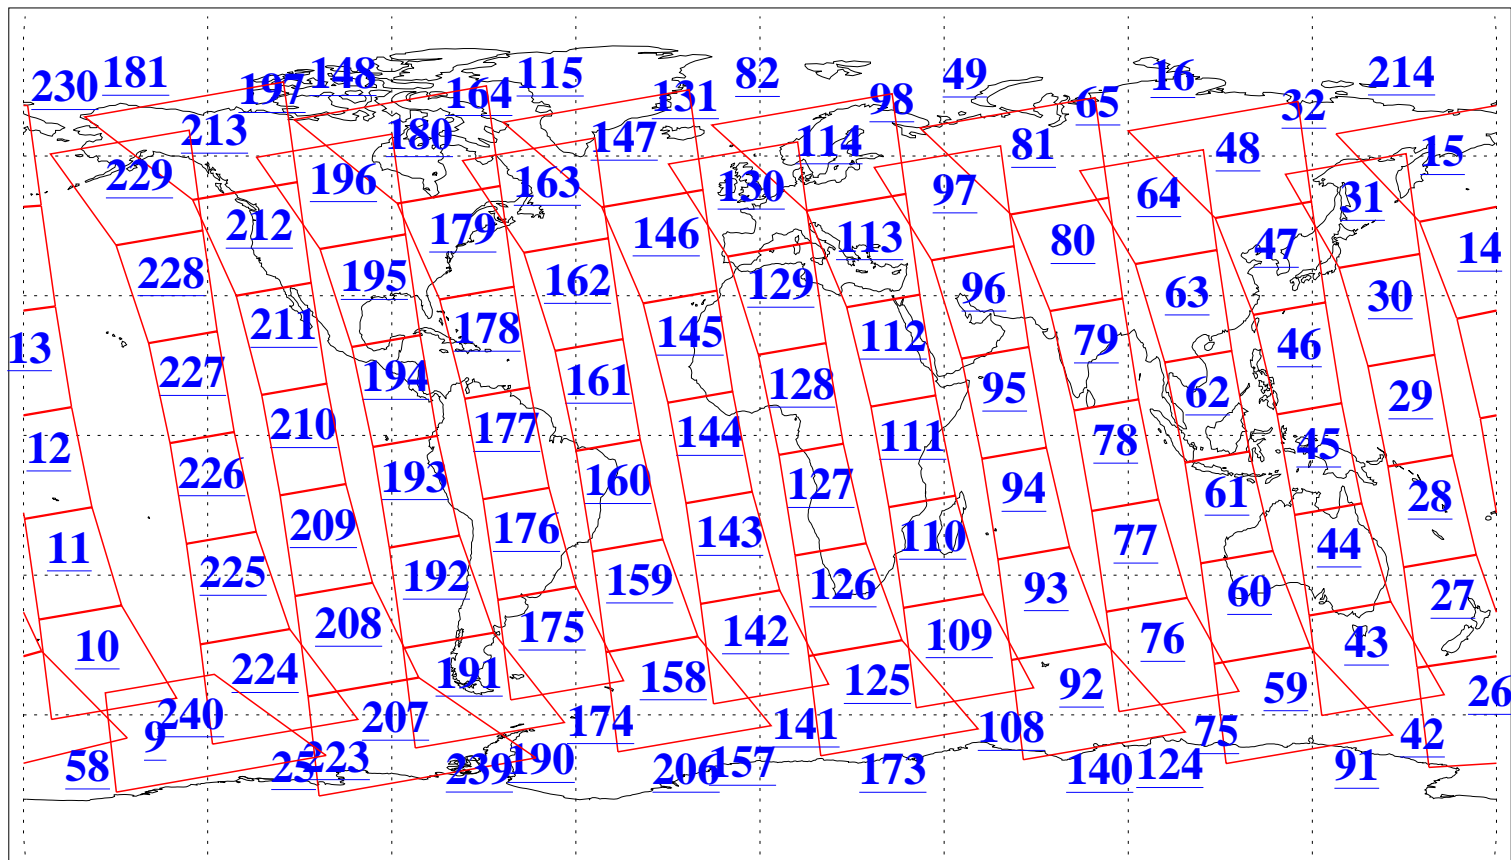

L1B Availability
AMSU Granules: 240
HSB Granules: 0
AIRS Granules: 240

16 Jul 2013
DoY 197
Aqua Day 4091
Granules: 1 to 120

Granules: 121 to 240

Legend: AMSU Available, HSB Available, AIRS Available

L1B Availability
AMSU Granules: 240
HSB Granules: 0
AIRS Granules: 240

16 Jul 2013
DoY 197
Aqua Day 4091

Ascending Granules

Descending Granules

Legend: AMSU Available, HSB Available, AIRS Available

L1B Availability
 AMSU Granules: 240
 HSB Granules: 0
 AIRS Granules: 240

16 Jul 2013
 DoY 197
 Aqua Day 4091

Northern Hemisphere Granules

Southern Hemisphere Granules

Legend: AMSU Available, HSB Available, AIRS Available