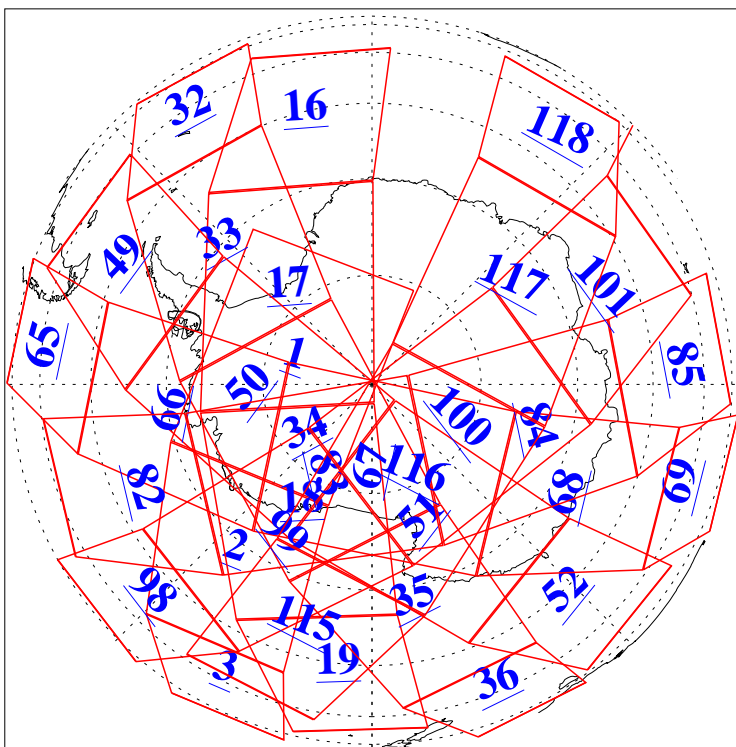

L1B Availability  
AMSU Granules: 240  
HSB Granules: 0  
AIRS Granules: 240

15 Jul 2013  
DoY 196  
Aqua Day 4090  
Granules: 1 to 120

Granules: 121 to 240

Legend: AMSU Available, HSB Available, AIRS Available

L1B Availability  
AMSU Granules: 240  
HSB Granules: 0  
AIRS Granules: 240

15 Jul 2013  
DoY 196  
Aqua Day 4090

Ascending Granules

Descending Granules

Legend: AMSU Available, HSB Available, AIRS Available

L1B Availability  
 AMSU Granules: 240  
 HSB Granules: 0  
 AIRS Granules: 240

15 Jul 2013  
 DoY 196  
 Aqua Day 4090

Northern Hemisphere Granules

Southern Hemisphere Granules

Legend: AMSU Available, HSB Available, AIRS Available