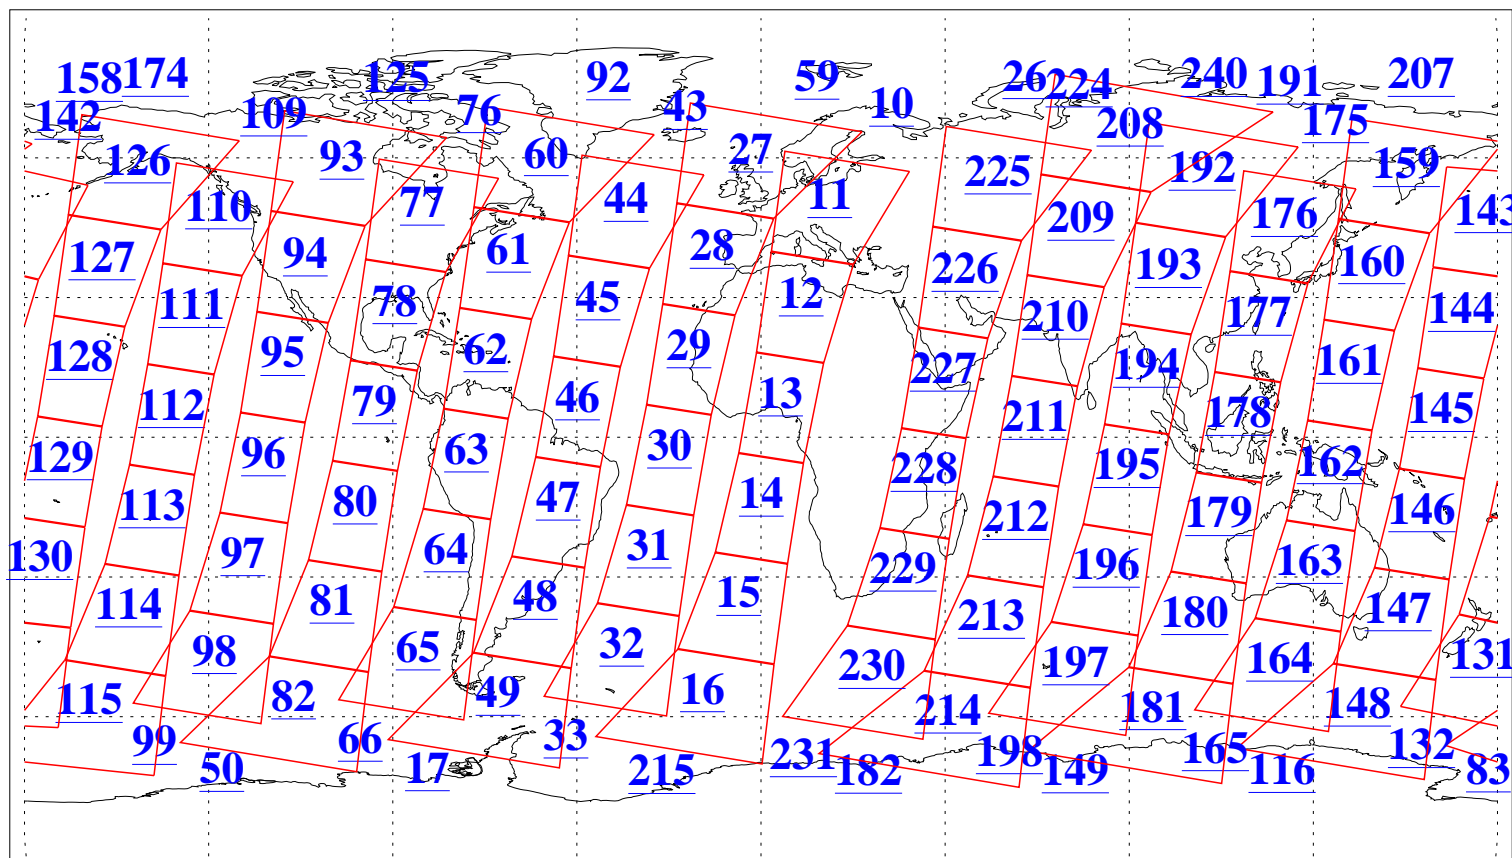

L1B Availability  
AMSU Granules: 240  
HSB Granules: 0  
AIRS Granules: 240

15 Jul 2013  
DoY 196  
Aqua Day 4090  
Granules: 1 to 120

Granules: 121 to 240

Legend: AMSU Available, HSB Available, AIRS Available

L1B Availability  
AMSU Granules: 240  
HSB Granules: 0  
AIRS Granules: 240

15 Jul 2013  
DoY 196  
Aqua Day 4090

Ascending Granules

Descending Granules

Legend: AMSU Available, HSB Available, AIRS Available

L1B Availability  
 AMSU Granules: 240  
 HSB Granules: 0  
 AIRS Granules: 240

15 Jul 2013  
 DoY 196  
 Aqua Day 4090

Northern Hemisphere Granules

Southern Hemisphere Granules

Legend: AMSU Available, HSB Available, AIRS Available