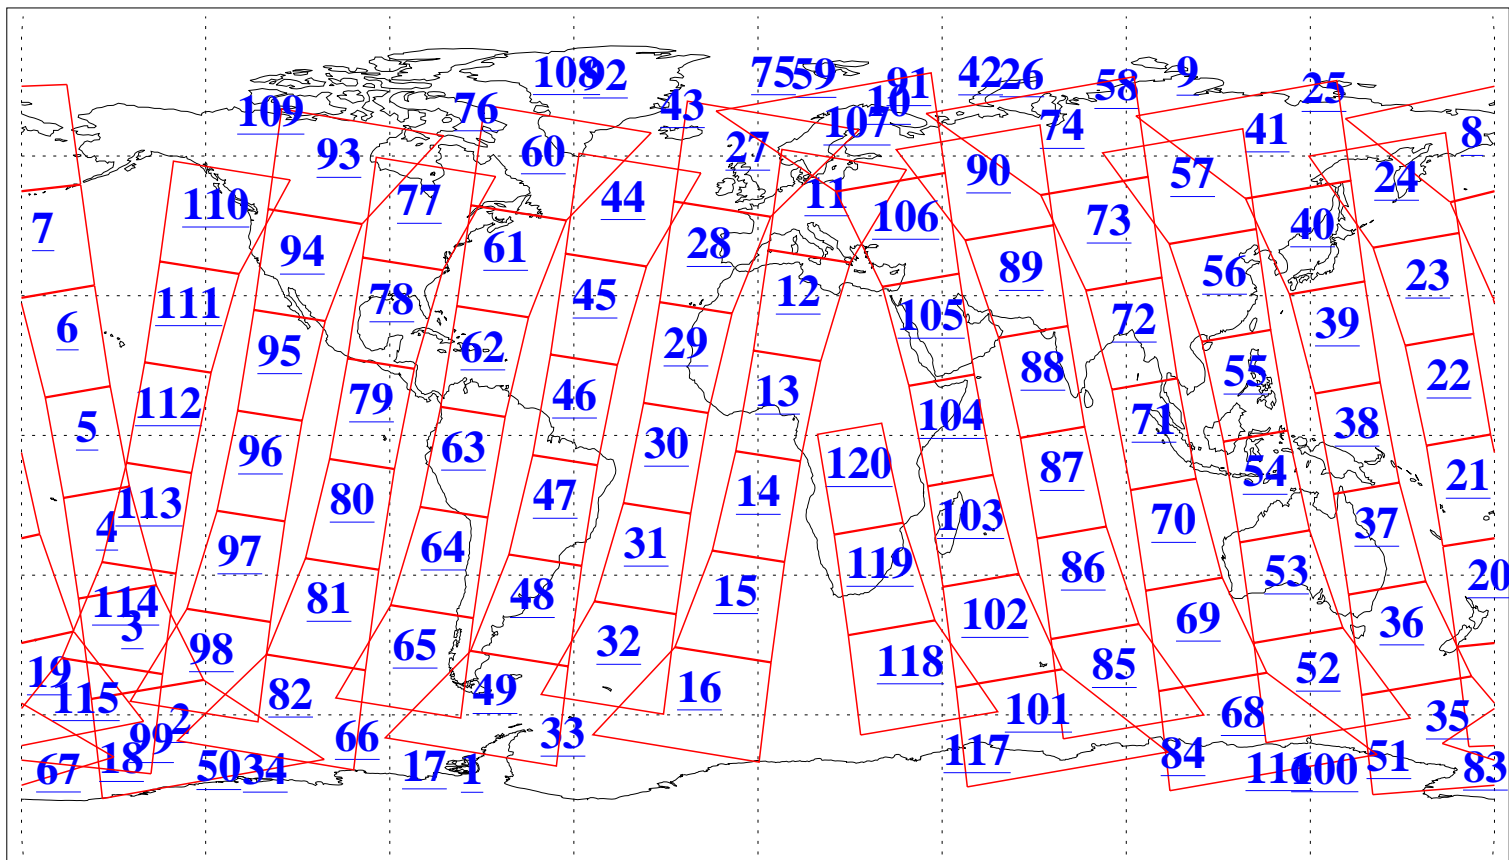

L1B Availability  
AMSU Granules: 240  
HSB Granules: 0  
AIRS Granules: 240

15 Jul 2013  
DoY 196  
Aqua Day 4090  
Granules: 1 to 120

Granules: 121 to 240

Legend: AMSU Available, HSB Available, AIRS Available

L1B Availability  
AMSU Granules: 240  
HSB Granules: 0  
AIRS Granules: 240

15 Jul 2013  
DoY 196  
Aqua Day 4090

Ascending Granules

Descending Granules

Legend: AMSU Available, HSB Available, AIRS Available

L1B Availability  
 AMSU Granules: 240  
 HSB Granules: 0  
 AIRS Granules: 240

15 Jul 2013  
 DoY 196  
 Aqua Day 4090

Northern Hemisphere Granules

Southern Hemisphere Granules

Legend: AMSU Available, HSB Available, AIRS Available