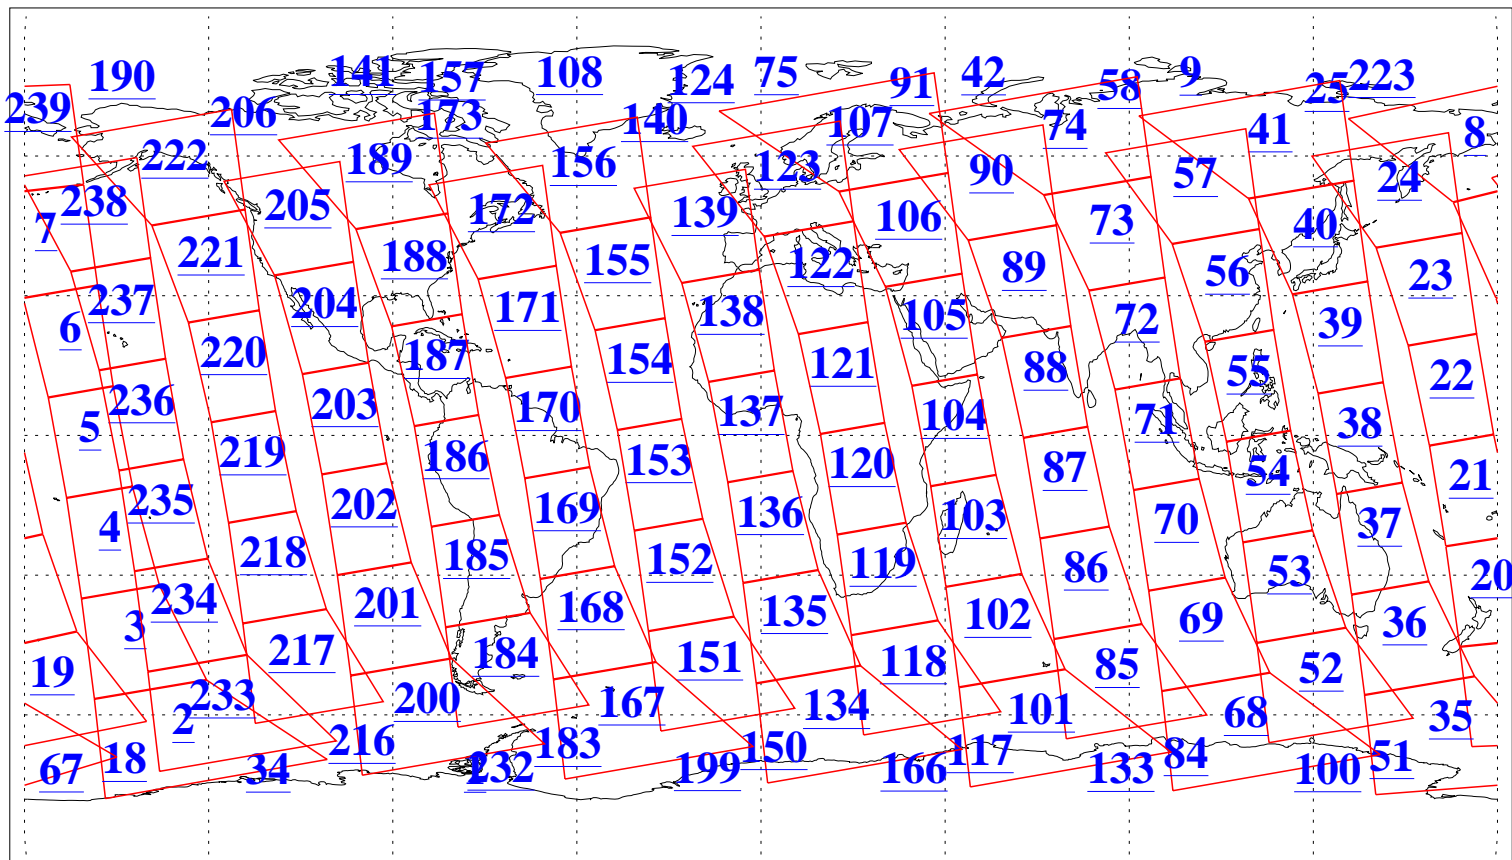

L1B Availability  
AMSU Granules: 240  
HSB Granules: 0  
AIRS Granules: 240

15 Jul 2013  
DoY 196  
Aqua Day 4090  
Granules: 1 to 120

Granules: 121 to 240

Legend: AMSU Available, HSB Available, AIRS Available

L1B Availability  
AMSU Granules: 240  
HSB Granules: 0  
AIRS Granules: 240

15 Jul 2013  
DoY 196  
Aqua Day 4090

Ascending Granules

Descending Granules

Legend: AMSU Available, HSB Available, AIRS Available

L1B Availability  
 AMSU Granules: 240  
 HSB Granules: 0  
 AIRS Granules: 240

15 Jul 2013  
 DoY 196  
 Aqua Day 4090

Northern Hemisphere Granules

Southern Hemisphere Granules

Legend: AMSU Available, HSB Available, AIRS Available