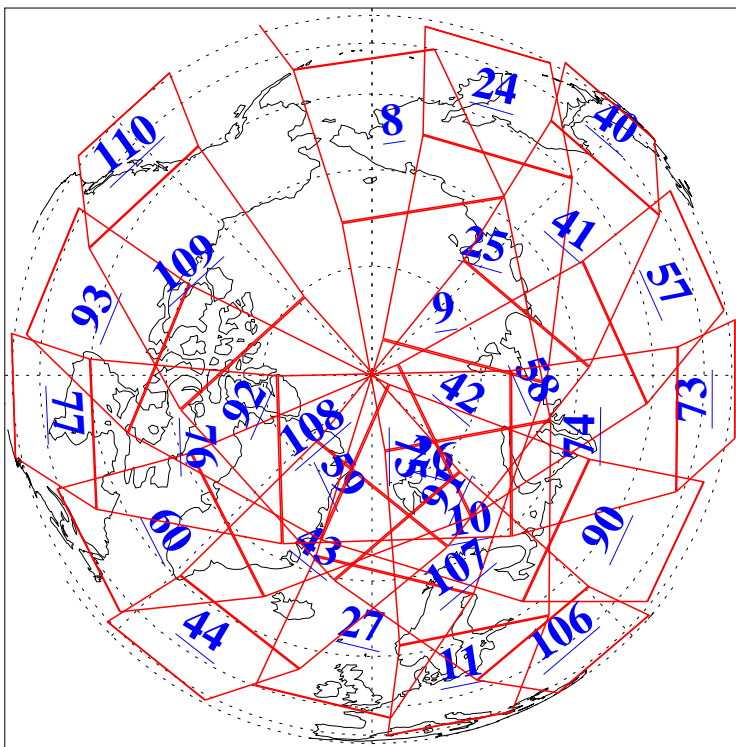

L1B Availability  
AMSU Granules: 240  
HSB Granules: 0  
AIRS Granules: 240

15 Jul 2013  
DoY 196  
Aqua Day 4090  
Granules: 1 to 120

Granules: 121 to 240

Legend: AMSU Available, HSB Available, AIRS Available

L1B Availability  
AMSU Granules: 240  
HSB Granules: 0  
AIRS Granules: 240

15 Jul 2013  
DoY 196  
Aqua Day 4090

Ascending Granules

Descending Granules

Legend: AMSU Available, HSB Available, AIRS Available

L1B Availability  
 AMSU Granules: 240  
 HSB Granules: 0  
 AIRS Granules: 240

15 Jul 2013  
 DoY 196  
 Aqua Day 4090

Northern Hemisphere Granules

Southern Hemisphere Granules

Legend: AMSU Available, HSB Available, AIRS Available