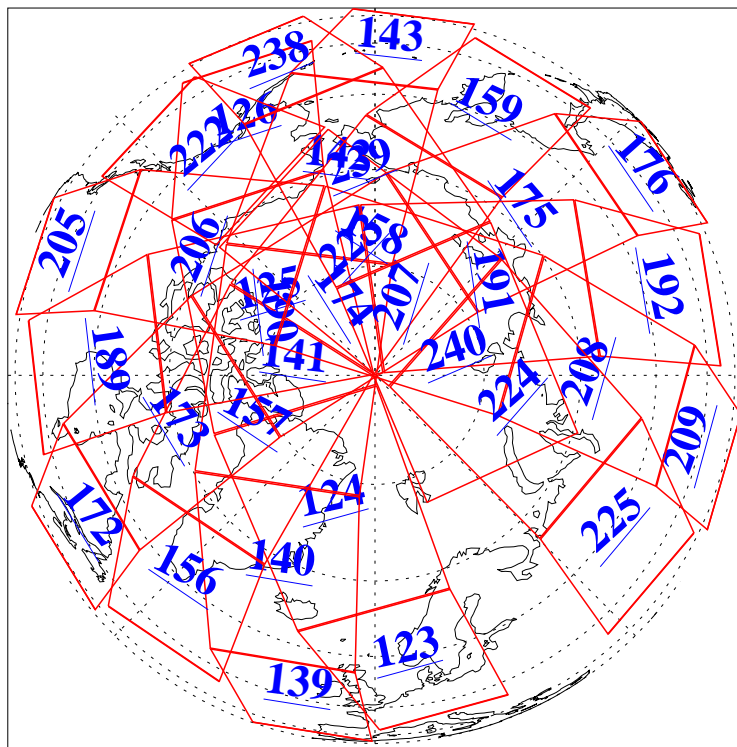

L1B Availability  
AMSU Granules: 240  
HSB Granules: 0  
AIRS Granules: 240

15 Jul 2013  
DoY 196  
Aqua Day 4090  
Granules: 1 to 120

Granules: 121 to 240

Legend: AMSU Available, HSB Available, AIRS Available

L1B Availability  
AMSU Granules: 240  
HSB Granules: 0  
AIRS Granules: 240

15 Jul 2013  
DoY 196  
Aqua Day 4090

Ascending Granules

Descending Granules

Legend: AMSU Available, HSB Available, AIRS Available

L1B Availability  
 AMSU Granules: 240  
 HSB Granules: 0  
 AIRS Granules: 240

15 Jul 2013  
 DoY 196  
 Aqua Day 4090

Northern Hemisphere Granules

Southern Hemisphere Granules

Legend: AMSU Available, HSB Available, AIRS Available