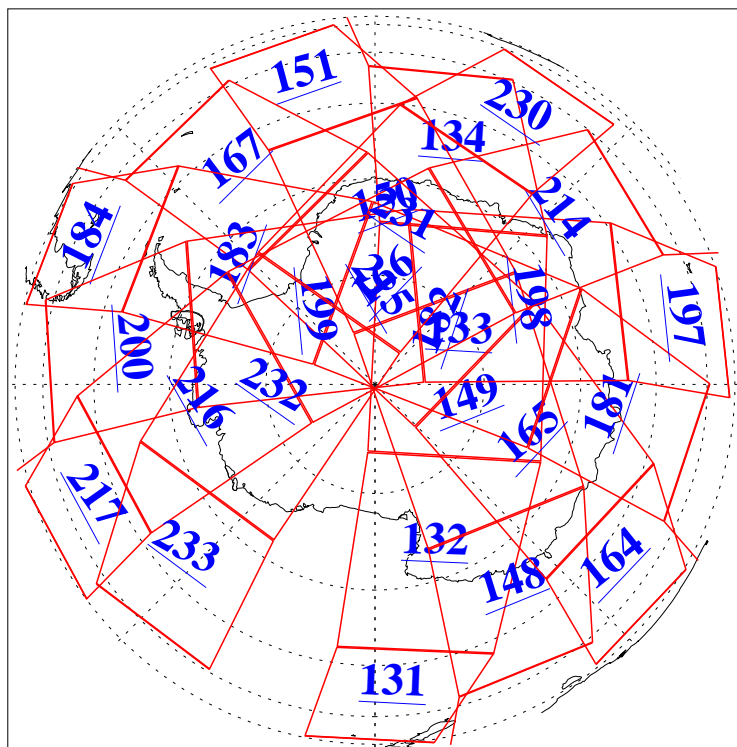

L1B Availability  
AMSU Granules: 240  
HSB Granules: 0  
AIRS Granules: 240

15 Jul 2013  
DoY 196  
Aqua Day 4090  
Granules: 1 to 120

Granules: 121 to 240

Legend: AMSU Available, HSB Available, AIRS Available

L1B Availability  
AMSU Granules: 240  
HSB Granules: 0  
AIRS Granules: 240

15 Jul 2013  
DoY 196  
Aqua Day 4090

Ascending Granules

Descending Granules

Legend: AMSU Available, HSB Available, AIRS Available

L1B Availability  
 AMSU Granules: 240  
 HSB Granules: 0  
 AIRS Granules: 240

15 Jul 2013  
 DoY 196  
 Aqua Day 4090

Northern Hemisphere Granules

Southern Hemisphere Granules

Legend: AMSU Available, HSB Available, AIRS Available