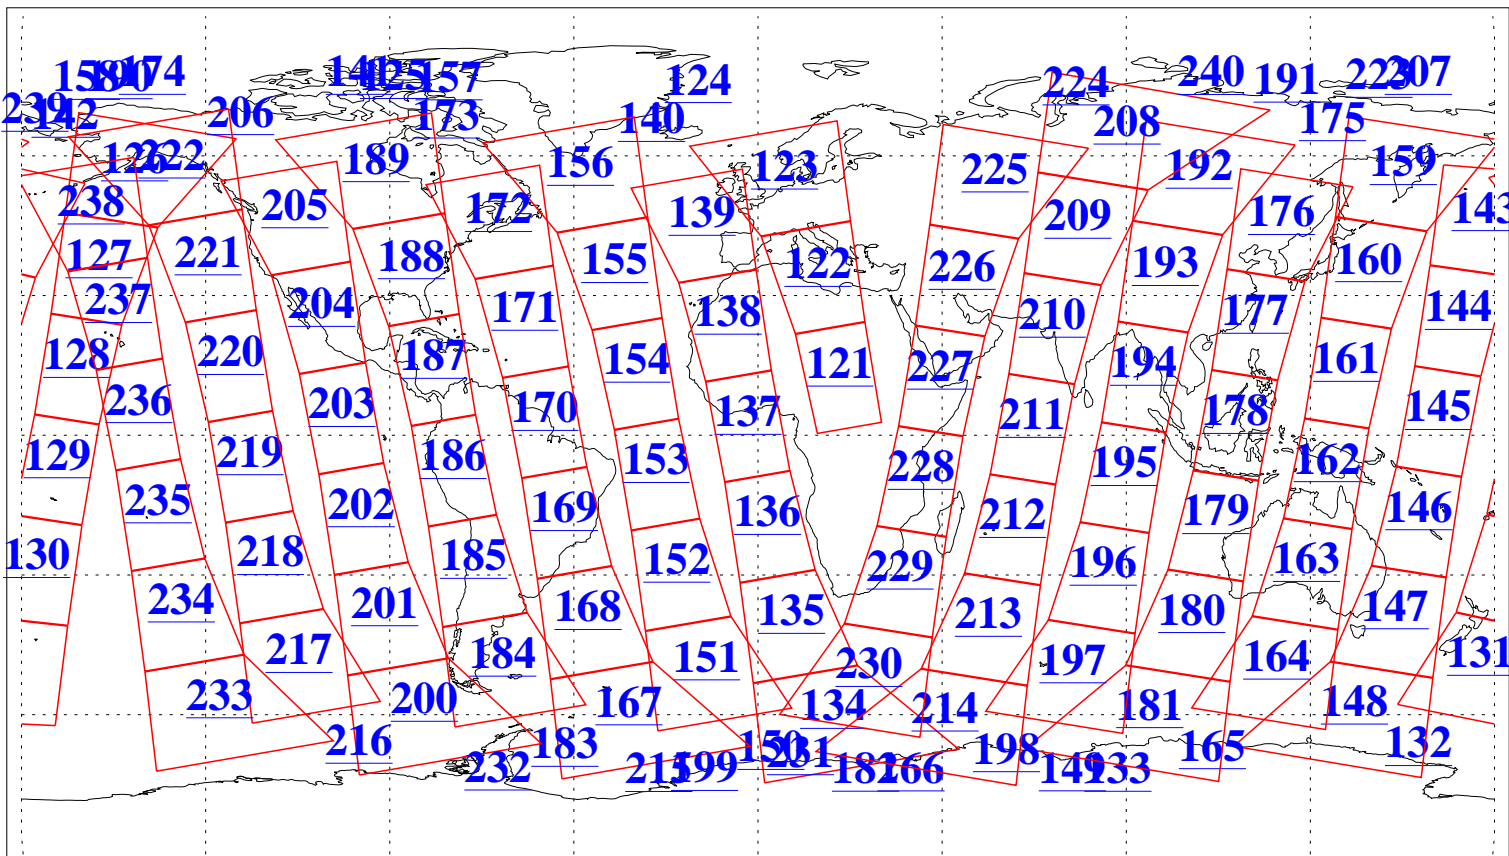

L1B Availability  
AMSU Granules: 240  
HSB Granules: 0  
AIRS Granules: 240

15 Jul 2013  
DoY 196  
Aqua Day 4090  
Granules: 1 to 120

Granules: 121 to 240

Legend: AMSU Available, HSB Available, AIRS Available

L1B Availability  
AMSU Granules: 240  
HSB Granules: 0  
AIRS Granules: 240

15 Jul 2013  
DoY 196  
Aqua Day 4090

Ascending Granules

Descending Granules

Legend: AMSU Available, HSB Available, AIRS Available

L1B Availability  
 AMSU Granules: 240  
 HSB Granules: 0  
 AIRS Granules: 240

15 Jul 2013  
 DoY 196  
 Aqua Day 4090

Northern Hemisphere Granules

Southern Hemisphere Granules

Legend: AMSU Available, HSB Available, AIRS Available