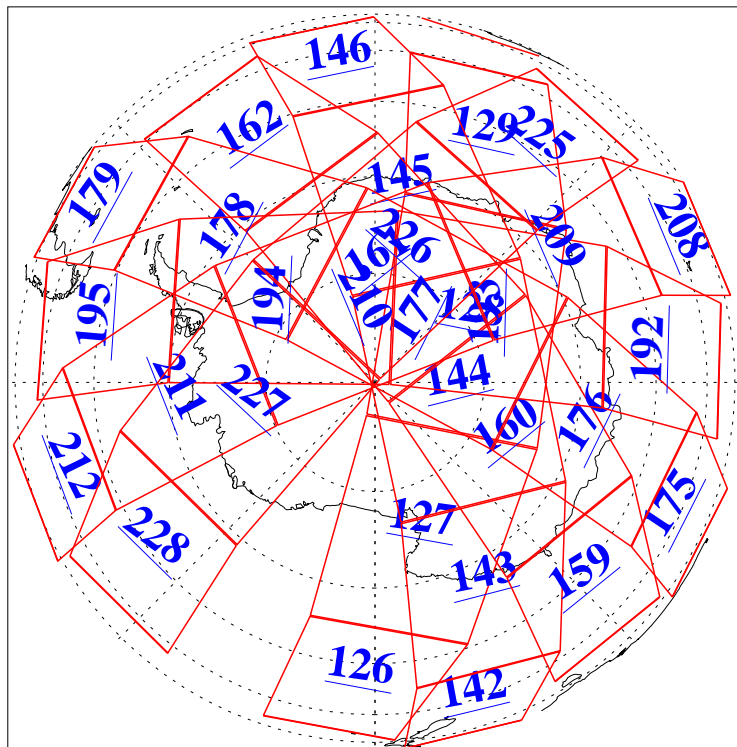

L1B Availability
AMSU Granules: 240
HSB Granules: 0
AIRS Granules: 240

12 Jul 2013
DoY 193
Aqua Day 4087
Granules: 1 to 120

Granules: 121 to 240

Legend: AMSU Available, HSB Available, AIRS Available

L1B Availability
AMSU Granules: 240
HSB Granules: 0
AIRS Granules: 240

12 Jul 2013
DoY 193
Aqua Day 4087

Ascending Granules

Descending Granules

Legend: AMSU Available, HSB Available, AIRS Available

L1B Availability
 AMSU Granules: 240
 HSB Granules: 0
 AIRS Granules: 240

12 Jul 2013
 DoY 193
 Aqua Day 4087

Northern Hemisphere Granules

Southern Hemisphere Granules

Legend: AMSU Available, HSB Available, AIRS Available