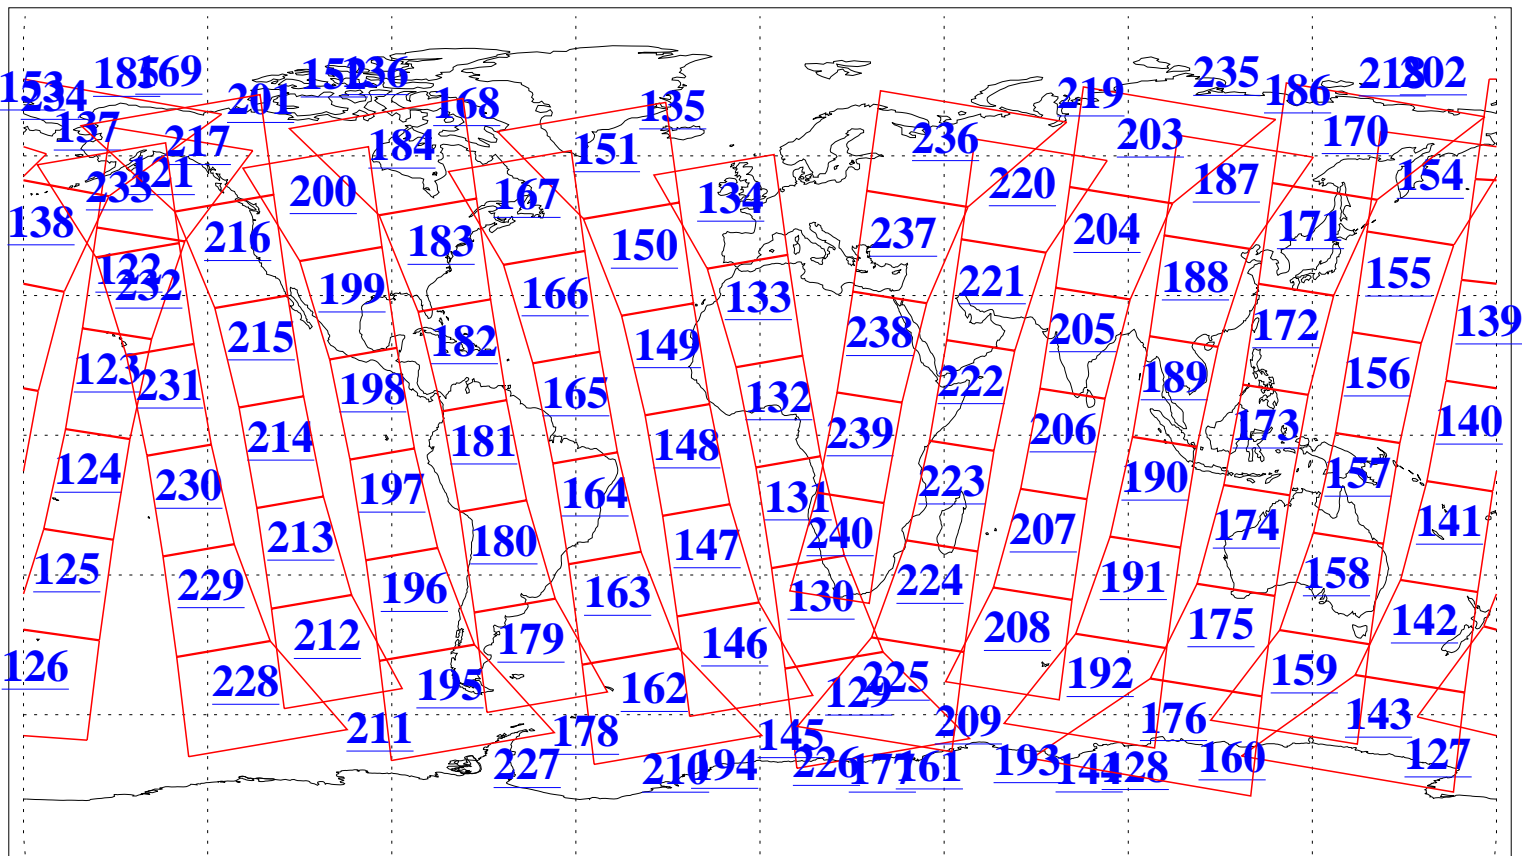

L1B Availability
AMSU Granules: 240
HSB Granules: 0
AIRS Granules: 240

12 Jul 2013
DoY 193
Aqua Day 4087
Granules: 1 to 120

Granules: 121 to 240

Legend: AMSU Available, HSB Available, AIRS Available

L1B Availability
AMSU Granules: 240
HSB Granules: 0
AIRS Granules: 240

12 Jul 2013
DoY 193
Aqua Day 4087

Ascending Granules

Descending Granules

Legend: AMSU Available, HSB Available, AIRS Available

L1B Availability
 AMSU Granules: 240
 HSB Granules: 0
 AIRS Granules: 240

12 Jul 2013
 DoY 193
 Aqua Day 4087

Northern Hemisphere Granules

Southern Hemisphere Granules

Legend: AMSU Available, HSB Available, AIRS Available