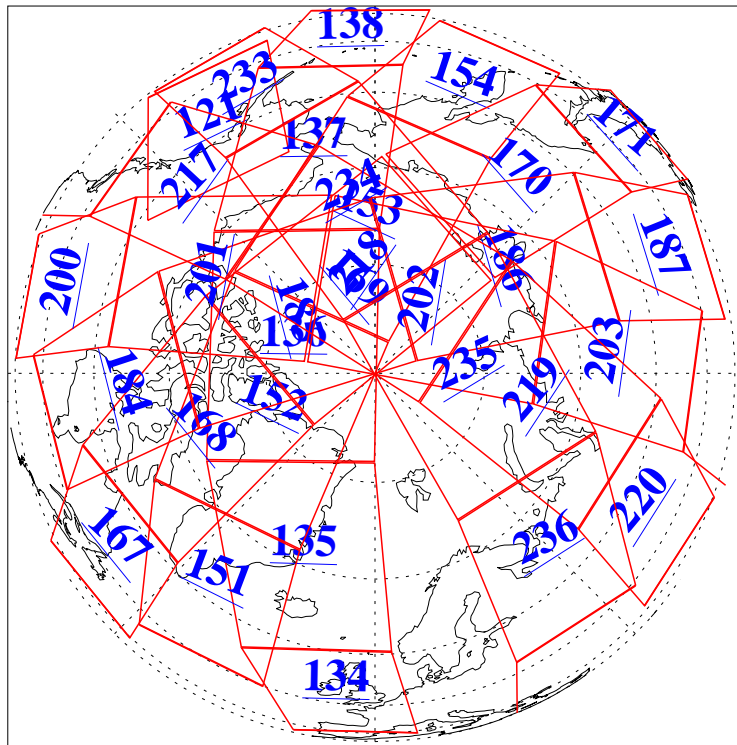

L1B Availability
AMSU Granules: 240
HSB Granules: 0
AIRS Granules: 240

12 Jul 2013
DoY 193
Aqua Day 4087
Granules: 1 to 120

Granules: 121 to 240

Legend: AMSU Available, HSB Available, AIRS Available

L1B Availability
AMSU Granules: 240
HSB Granules: 0
AIRS Granules: 240

12 Jul 2013
DoY 193
Aqua Day 4087

Ascending Granules

Descending Granules

Legend: AMSU Available, HSB Available, AIRS Available

L1B Availability
 AMSU Granules: 240
 HSB Granules: 0
 AIRS Granules: 240

12 Jul 2013
 DoY 193
 Aqua Day 4087

Northern Hemisphere Granules

Southern Hemisphere Granules

Legend: AMSU Available, HSB Available, AIRS Available