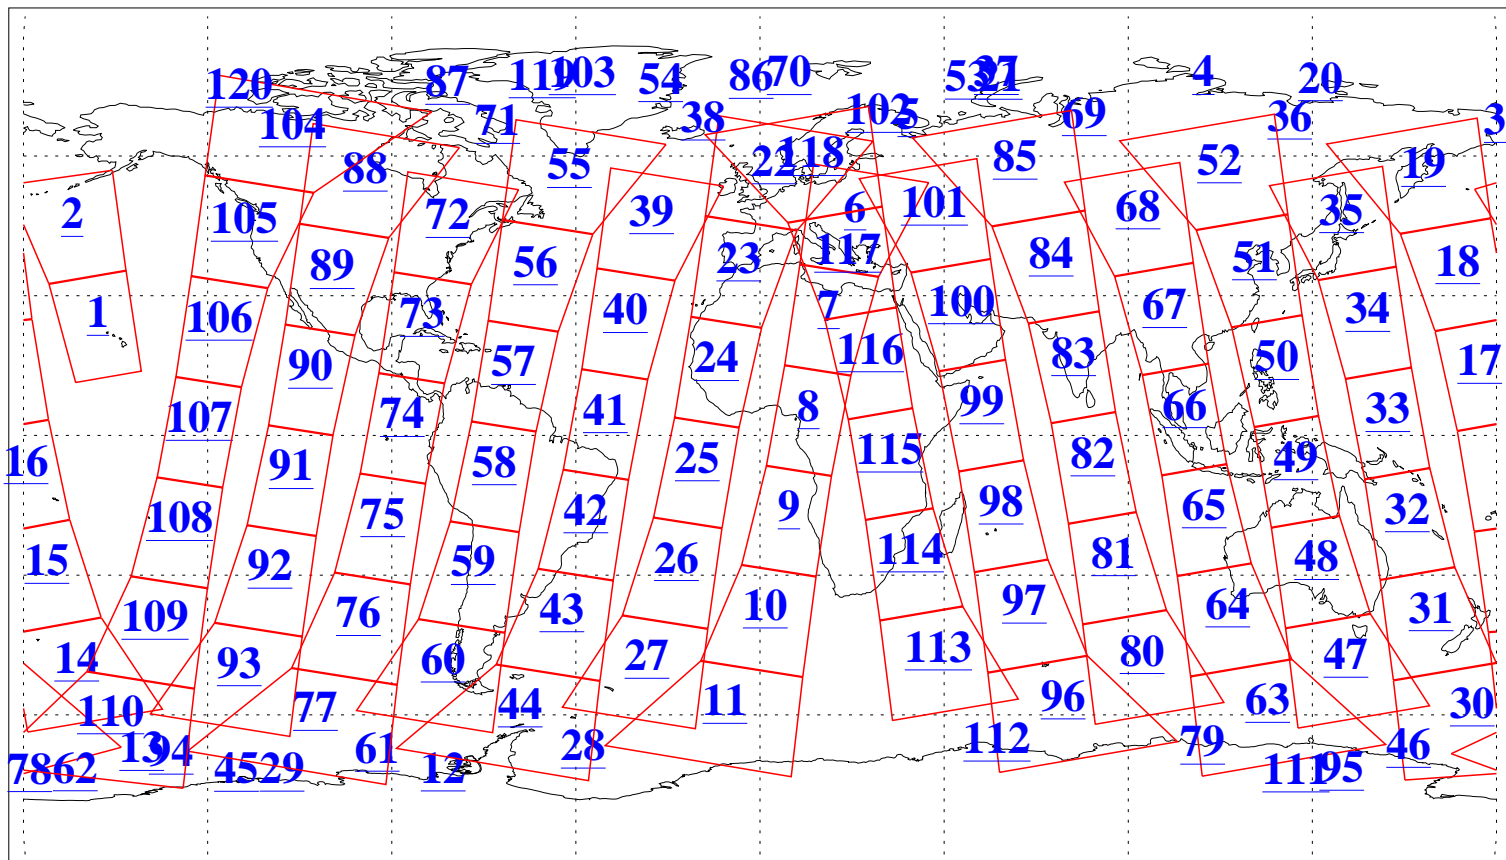

L1B Availability
AMSU Granules: 240
HSB Granules: 0
AIRS Granules: 240

12 Jul 2013
DoY 193
Aqua Day 4087
Granules: 1 to 120

Granules: 121 to 240

Legend: AMSU Available, HSB Available, AIRS Available

L1B Availability
AMSU Granules: 240
HSB Granules: 0
AIRS Granules: 240

12 Jul 2013
DoY 193
Aqua Day 4087

Ascending Granules

Descending Granules

Legend: AMSU Available, HSB Available, AIRS Available

L1B Availability
 AMSU Granules: 240
 HSB Granules: 0
 AIRS Granules: 240

12 Jul 2013
 DoY 193
 Aqua Day 4087

Northern Hemisphere Granules

Southern Hemisphere Granules

Legend: AMSU Available, HSB Available, AIRS Available