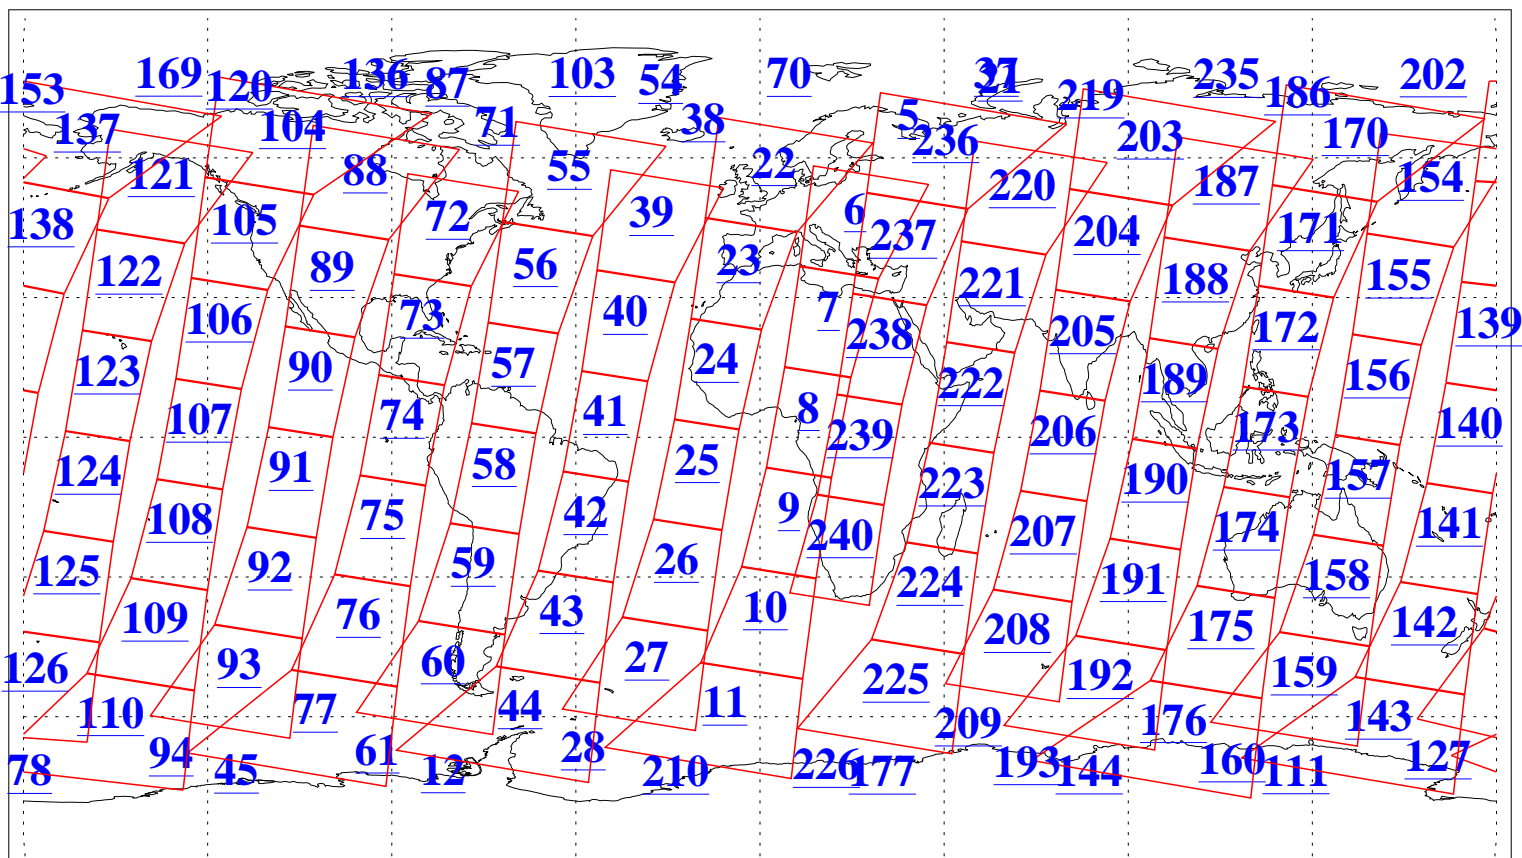

L1B Availability
AMSU Granules: 240
HSB Granules: 0
AIRS Granules: 240

12 Jul 2013
DoY 193
Aqua Day 4087
Granules: 1 to 120

Granules: 121 to 240

Legend: AMSU Available, HSB Available, AIRS Available

L1B Availability
AMSU Granules: 240
HSB Granules: 0
AIRS Granules: 240

12 Jul 2013
DoY 193
Aqua Day 4087

Ascending Granules

Descending Granules

Legend: AMSU Available, HSB Available, AIRS Available

L1B Availability
 AMSU Granules: 240
 HSB Granules: 0
 AIRS Granules: 240

12 Jul 2013
 DoY 193
 Aqua Day 4087

Northern Hemisphere Granules

Southern Hemisphere Granules

Legend: AMSU Available, HSB Available, AIRS Available