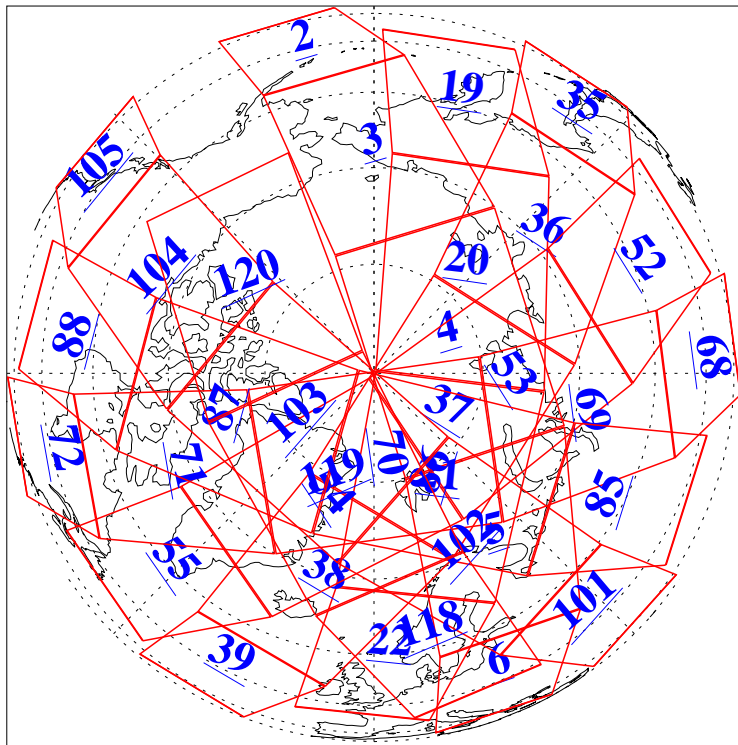

L1B Availability
AMSU Granules: 240
HSB Granules: 0
AIRS Granules: 240

12 Jul 2013
DoY 193
Aqua Day 4087
Granules: 1 to 120

Granules: 121 to 240

Legend: AMSU Available, HSB Available, AIRS Available

L1B Availability
AMSU Granules: 240
HSB Granules: 0
AIRS Granules: 240

12 Jul 2013
DoY 193
Aqua Day 4087

Ascending Granules

Descending Granules

Legend: AMSU Available, HSB Available, AIRS Available

L1B Availability
 AMSU Granules: 240
 HSB Granules: 0
 AIRS Granules: 240

12 Jul 2013
 DoY 193
 Aqua Day 4087

Northern Hemisphere Granules

Southern Hemisphere Granules

Legend: AMSU Available, HSB Available, AIRS Available