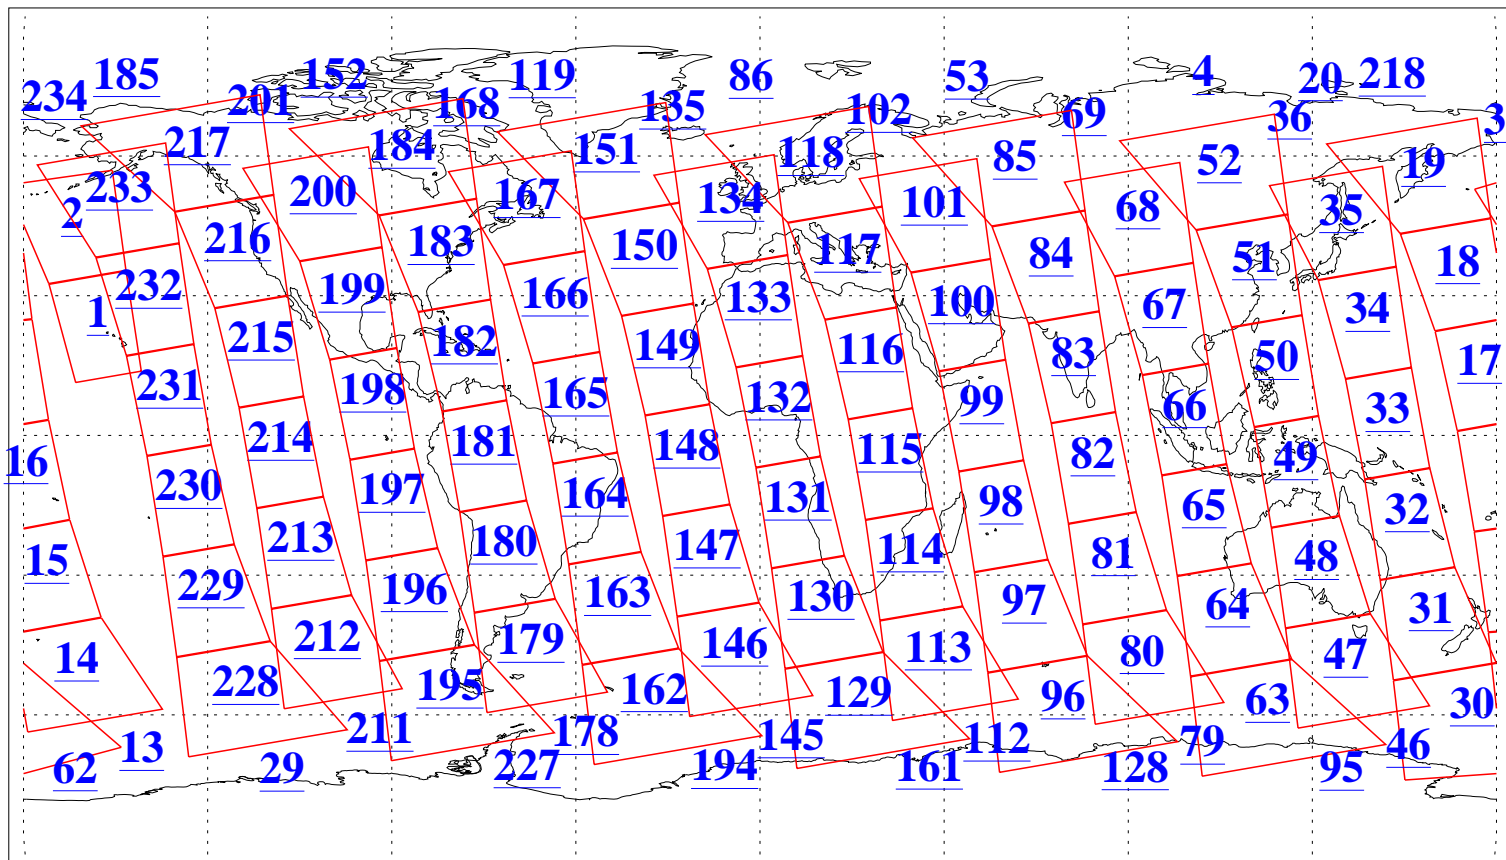

L1B Availability
AMSU Granules: 240
HSB Granules: 0
AIRS Granules: 240

12 Jul 2013
DoY 193
Aqua Day 4087
Granules: 1 to 120

Granules: 121 to 240

Legend: AMSU Available, HSB Available, AIRS Available

L1B Availability
AMSU Granules: 240
HSB Granules: 0
AIRS Granules: 240

12 Jul 2013
DoY 193
Aqua Day 4087

Ascending Granules

Descending Granules

Legend: AMSU Available, HSB Available, AIRS Available

L1B Availability
 AMSU Granules: 240
 HSB Granules: 0
 AIRS Granules: 240

12 Jul 2013
 DoY 193
 Aqua Day 4087

Northern Hemisphere Granules

Southern Hemisphere Granules

Legend: AMSU Available, HSB Available, AIRS Available