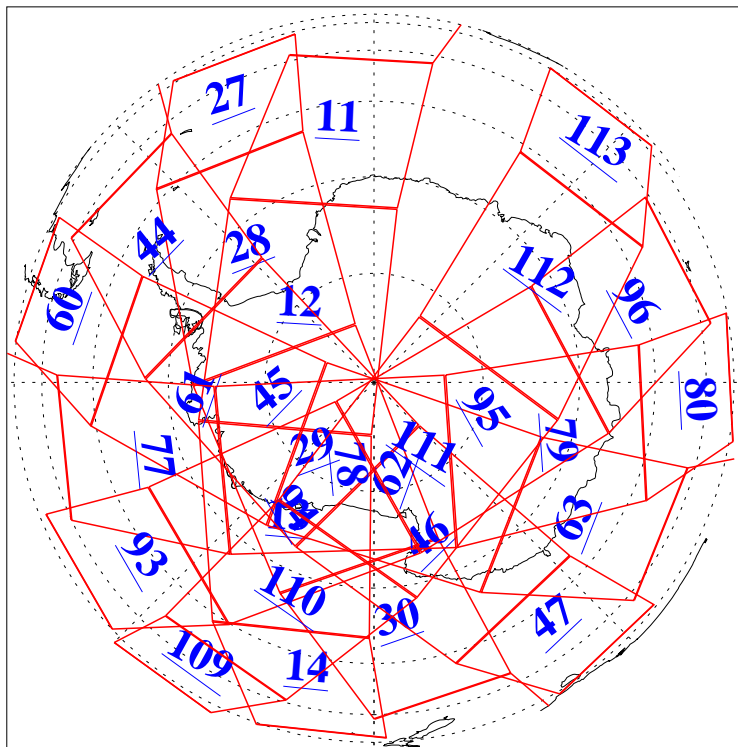

L1B Availability
AMSU Granules: 240
HSB Granules: 0
AIRS Granules: 240

12 Jul 2013
DoY 193
Aqua Day 4087
Granules: 1 to 120

Granules: 121 to 240

Legend: AMSU Available, HSB Available, AIRS Available

L1B Availability
AMSU Granules: 240
HSB Granules: 0
AIRS Granules: 240

12 Jul 2013
DoY 193
Aqua Day 4087

Ascending Granules

Descending Granules

Legend: AMSU Available, HSB Available, AIRS Available

L1B Availability
 AMSU Granules: 240
 HSB Granules: 0
 AIRS Granules: 240

12 Jul 2013
 DoY 193
 Aqua Day 4087

Northern Hemisphere Granules

Southern Hemisphere Granules

Legend: AMSU Available, HSB Available, AIRS Available