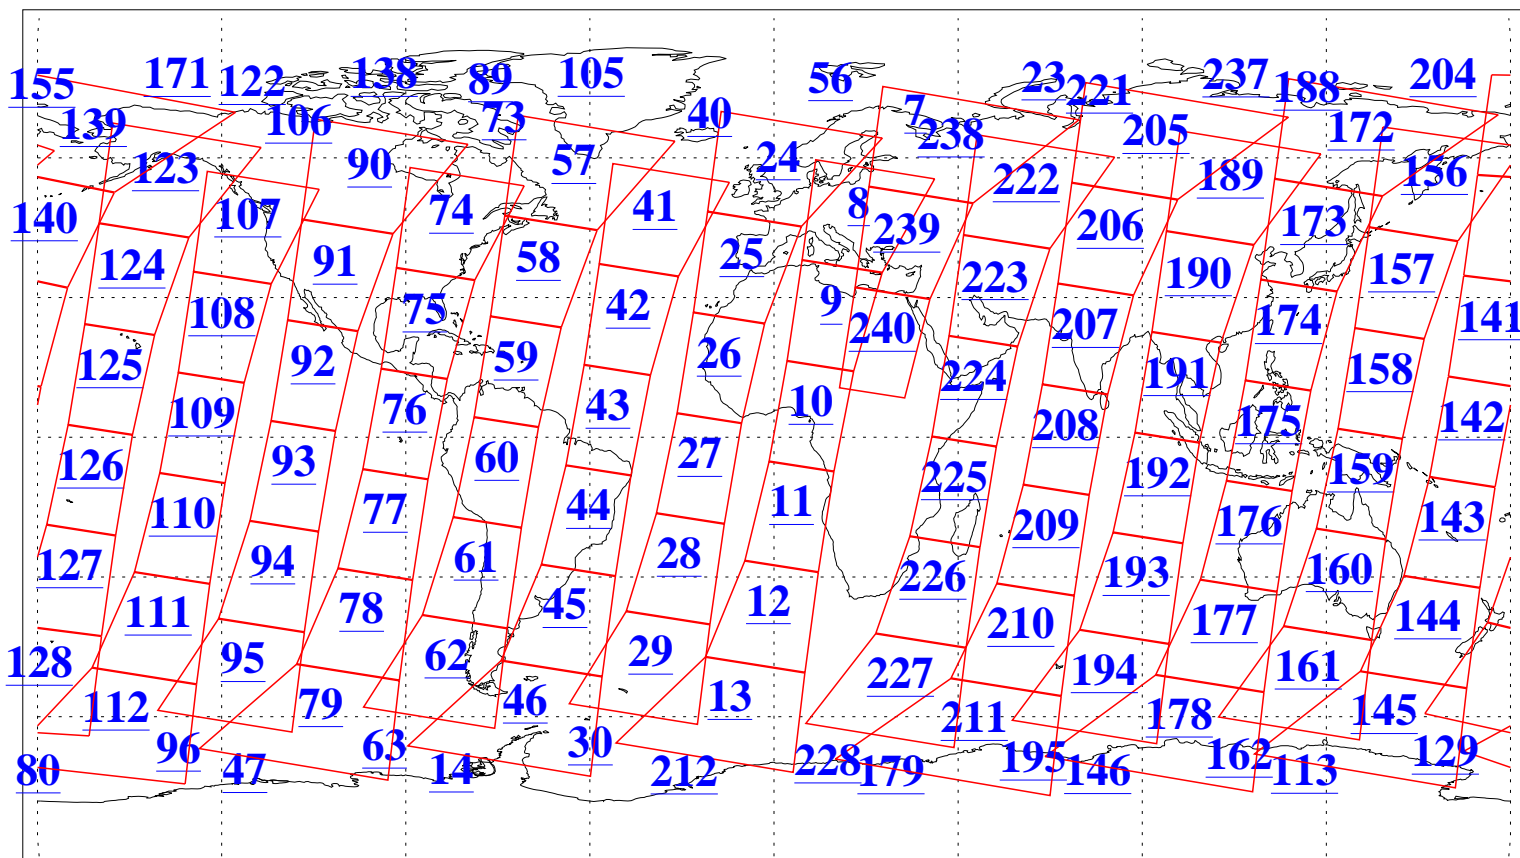

L1B Availability  
AMSU Granules: 240  
HSB Granules: 0  
AIRS Granules: 240

10 Jul 2013  
DoY 191  
Aqua Day 4085  
Granules: 1 to 120

Granules: 121 to 240

Legend: AMSU Available, HSB Available, AIRS Available

L1B Availability  
AMSU Granules: 240  
HSB Granules: 0  
AIRS Granules: 240

10 Jul 2013  
DoY 191  
Aqua Day 4085

Ascending Granules

Descending Granules

Legend: AMSU Available, HSB Available, AIRS Available

L1B Availability  
 AMSU Granules: 240  
 HSB Granules: 0  
 AIRS Granules: 240

10 Jul 2013  
 DoY 191  
 Aqua Day 4085

Northern Hemisphere Granules

Southern Hemisphere Granules

Legend: AMSU Available, HSB Available, AIRS Available