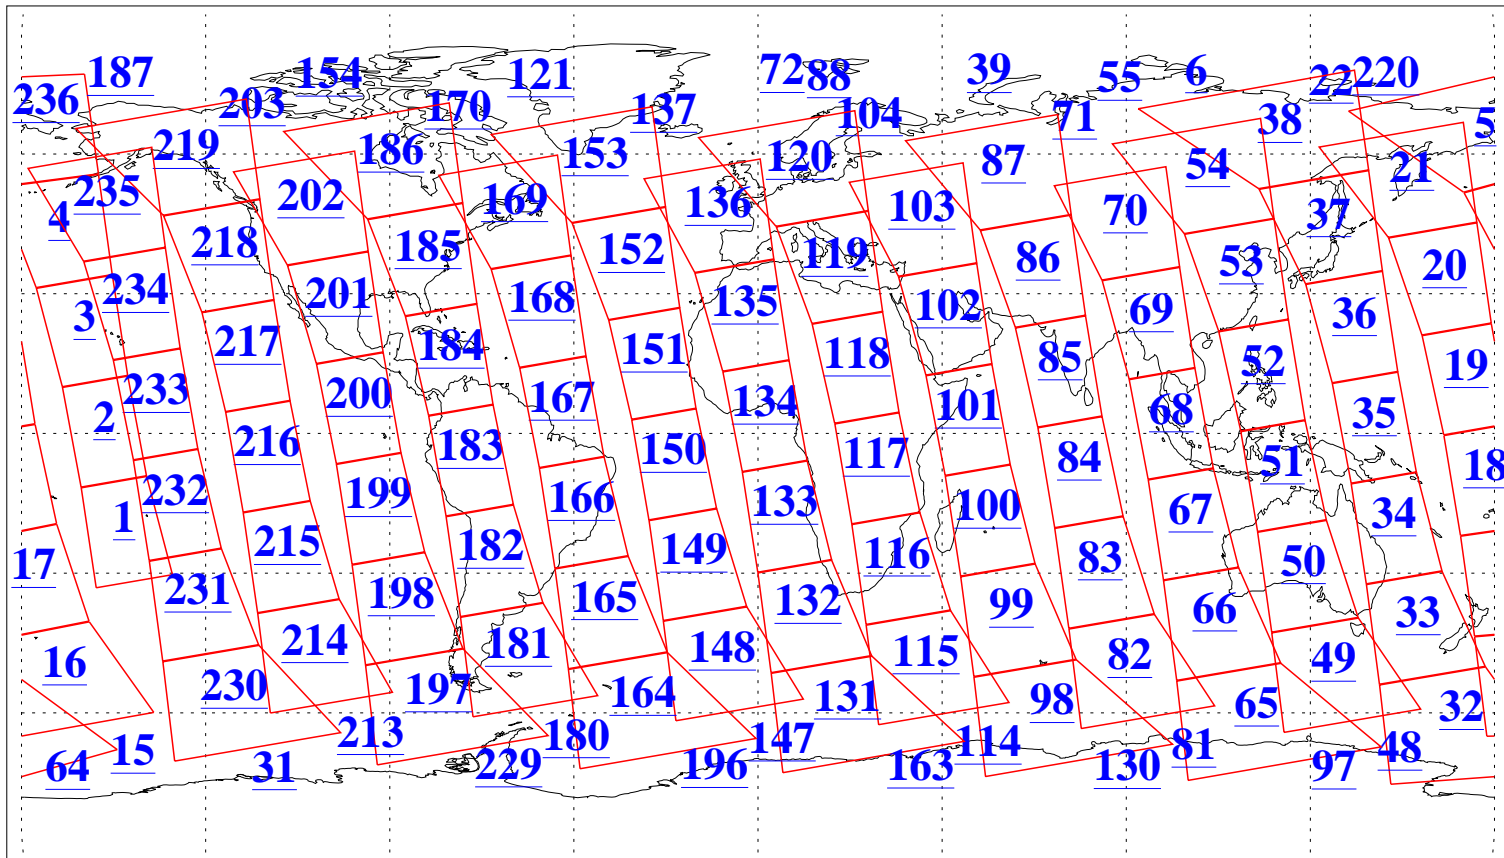

L1B Availability  
AMSU Granules: 240  
HSB Granules: 0  
AIRS Granules: 240

10 Jul 2013  
DoY 191  
Aqua Day 4085  
Granules: 1 to 120

Granules: 121 to 240

Legend: AMSU Available, HSB Available, AIRS Available

L1B Availability  
AMSU Granules: 240  
HSB Granules: 0  
AIRS Granules: 240

10 Jul 2013  
DoY 191  
Aqua Day 4085

Ascending Granules

Descending Granules

Legend: AMSU Available, HSB Available, AIRS Available

L1B Availability  
 AMSU Granules: 240  
 HSB Granules: 0  
 AIRS Granules: 240

10 Jul 2013  
 DoY 191  
 Aqua Day 4085

Northern Hemisphere Granules

Southern Hemisphere Granules

Legend: AMSU Available, HSB Available, AIRS Available