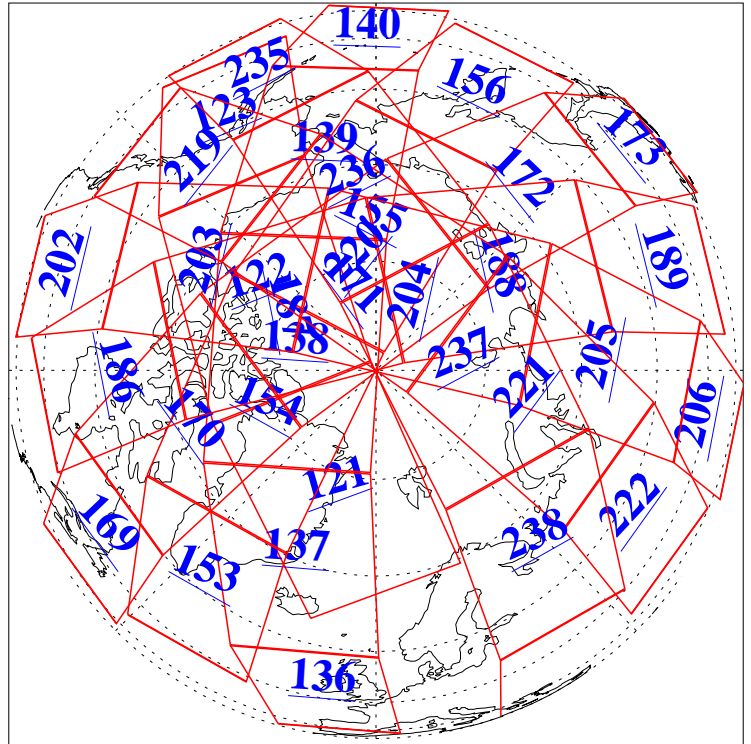

L1B Availability  
AMSU Granules: 240  
HSB Granules: 0  
AIRS Granules: 240

10 Jul 2013  
DoY 191  
Aqua Day 4085

Ascending Granules

Descending Granules

Legend: AMSU Available, HSB Available, AIRS Available

L1B Availability  
 AMSU Granules: 240  
 HSB Granules: 0  
 AIRS Granules: 240

10 Jul 2013  
 DoY 191  
 Aqua Day 4085

Northern Hemisphere Granules

Southern Hemisphere Granules

Legend: AMSU Available, HSB Available, AIRS Available