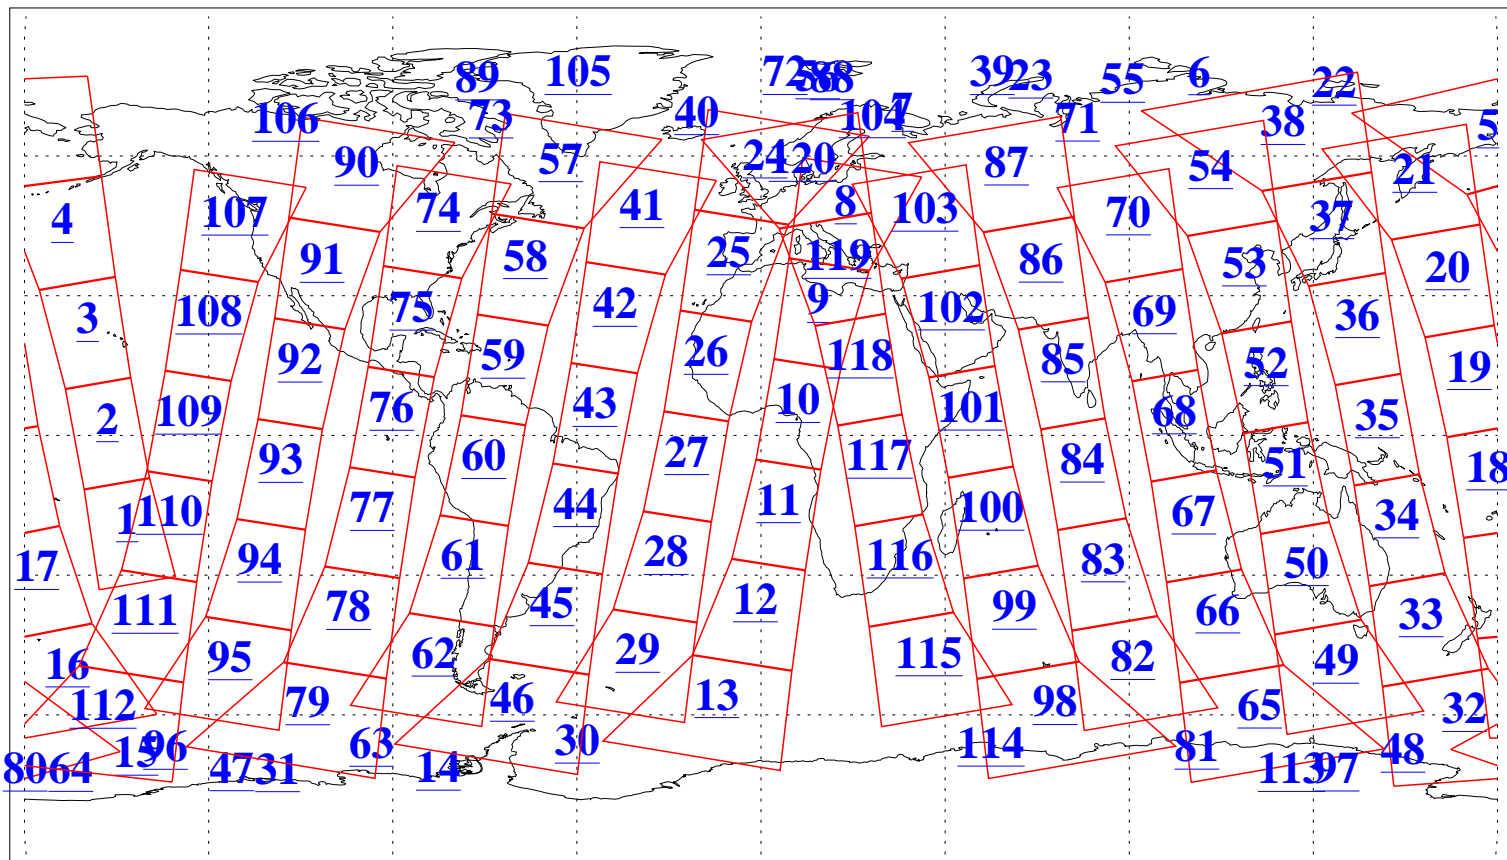

L1B Availability  
AMSU Granules: 240  
HSB Granules: 0  
AIRS Granules: 240

10 Jul 2013  
DoY 191  
Aqua Day 4085  
Granules: 1 to 120

Granules: 121 to 240

Legend: AMSU Available, HSB Available, AIRS Available

L1B Availability  
AMSU Granules: 240  
HSB Granules: 0  
AIRS Granules: 240

10 Jul 2013  
DoY 191  
Aqua Day 4085

Ascending Granules

Descending Granules

Legend: AMSU Available, HSB Available, AIRS Available

L1B Availability  
 AMSU Granules: 240  
 HSB Granules: 0  
 AIRS Granules: 240

10 Jul 2013  
 DoY 191  
 Aqua Day 4085

Northern Hemisphere Granules

Southern Hemisphere Granules

Legend: AMSU Available, HSB Available, AIRS Available