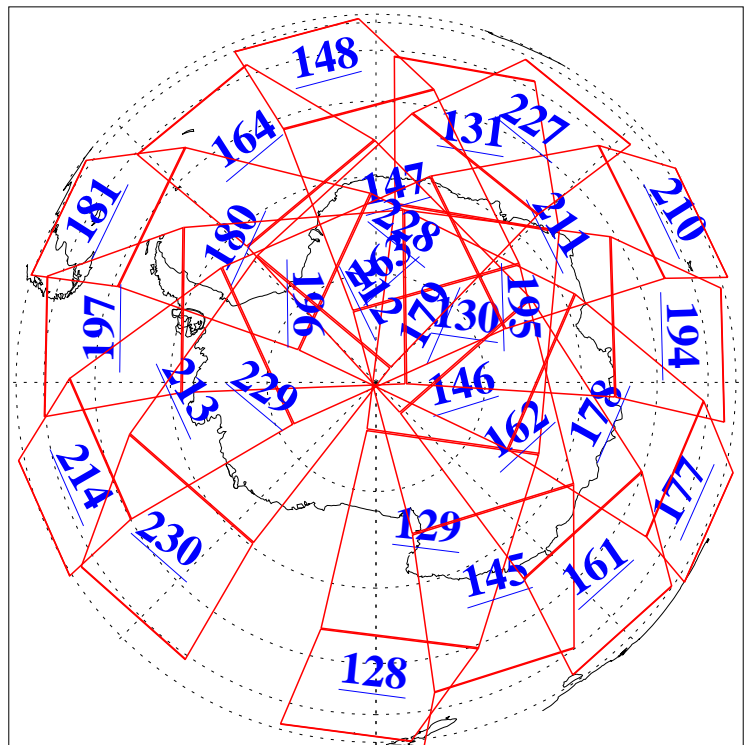

L1B Availability  
AMSU Granules: 240  
HSB Granules: 0  
AIRS Granules: 240

10 Jul 2013  
DoY 191  
Aqua Day 4085  
Granules: 1 to 120

Granules: 121 to 240

Legend: AMSU Available, HSB Available, AIRS Available

L1B Availability  
AMSU Granules: 240  
HSB Granules: 0  
AIRS Granules: 240

10 Jul 2013  
DoY 191  
Aqua Day 4085

Ascending Granules

Descending Granules

Legend: AMSU Available, HSB Available, AIRS Available

L1B Availability  
 AMSU Granules: 240  
 HSB Granules: 0  
 AIRS Granules: 240

10 Jul 2013  
 DoY 191  
 Aqua Day 4085

Northern Hemisphere Granules

Southern Hemisphere Granules

Legend: AMSU Available, HSB Available, AIRS Available