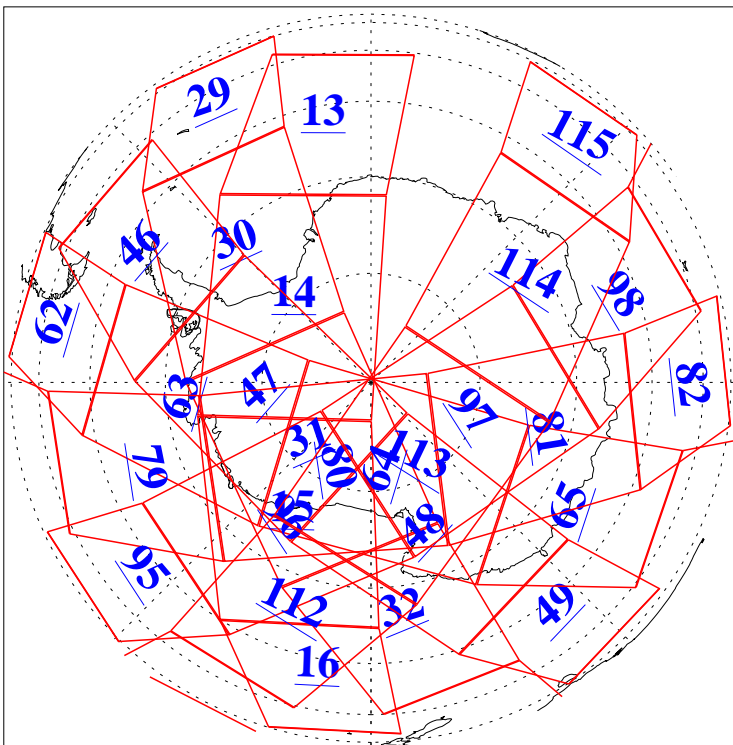

L1B Availability  
AMSU Granules: 240  
HSB Granules: 0  
AIRS Granules: 240

10 Jul 2013  
DoY 191  
Aqua Day 4085  
Granules: 1 to 120

Granules: 121 to 240

Legend: AMSU Available, HSB Available, AIRS Available

L1B Availability  
AMSU Granules: 240  
HSB Granules: 0  
AIRS Granules: 240

10 Jul 2013  
DoY 191  
Aqua Day 4085

Ascending Granules

Descending Granules

Legend: AMSU Available, HSB Available, AIRS Available

L1B Availability  
 AMSU Granules: 240  
 HSB Granules: 0  
 AIRS Granules: 240

10 Jul 2013  
 DoY 191  
 Aqua Day 4085

Northern Hemisphere Granules

Southern Hemisphere Granules

Legend: AMSU Available, HSB Available, AIRS Available