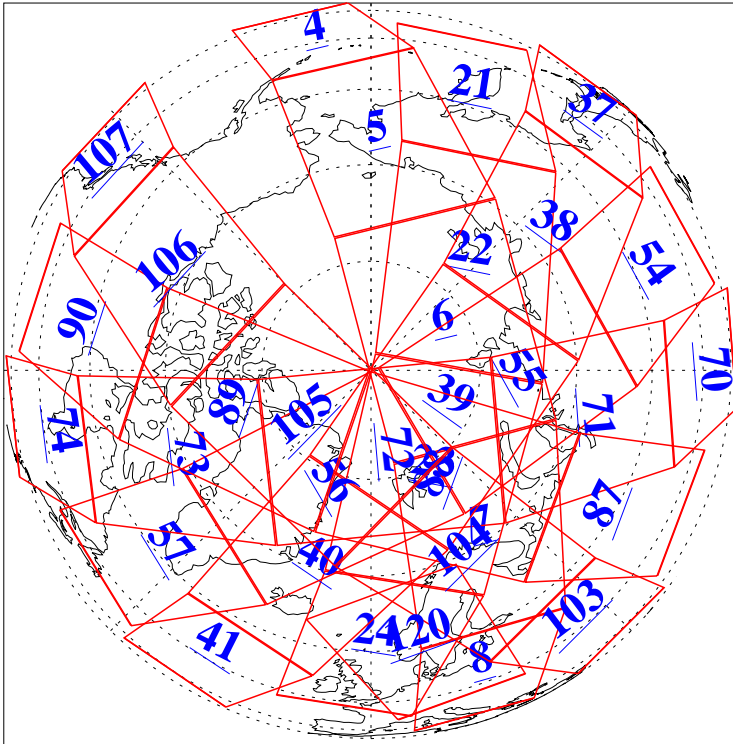

L1B Availability  
AMSU Granules: 240  
HSB Granules: 0  
AIRS Granules: 240

10 Jul 2013  
DoY 191  
Aqua Day 4085  
Granules: 1 to 120

Granules: 121 to 240

Legend: AMSU Available, HSB Available, AIRS Available

L1B Availability  
AMSU Granules: 240  
HSB Granules: 0  
AIRS Granules: 240

10 Jul 2013  
DoY 191  
Aqua Day 4085

Ascending Granules

Descending Granules

Legend: AMSU Available, HSB Available, AIRS Available

L1B Availability  
 AMSU Granules: 240  
 HSB Granules: 0  
 AIRS Granules: 240

10 Jul 2013  
 DoY 191  
 Aqua Day 4085

Northern Hemisphere Granules

Southern Hemisphere Granules

Legend: AMSU Available, HSB Available, AIRS Available