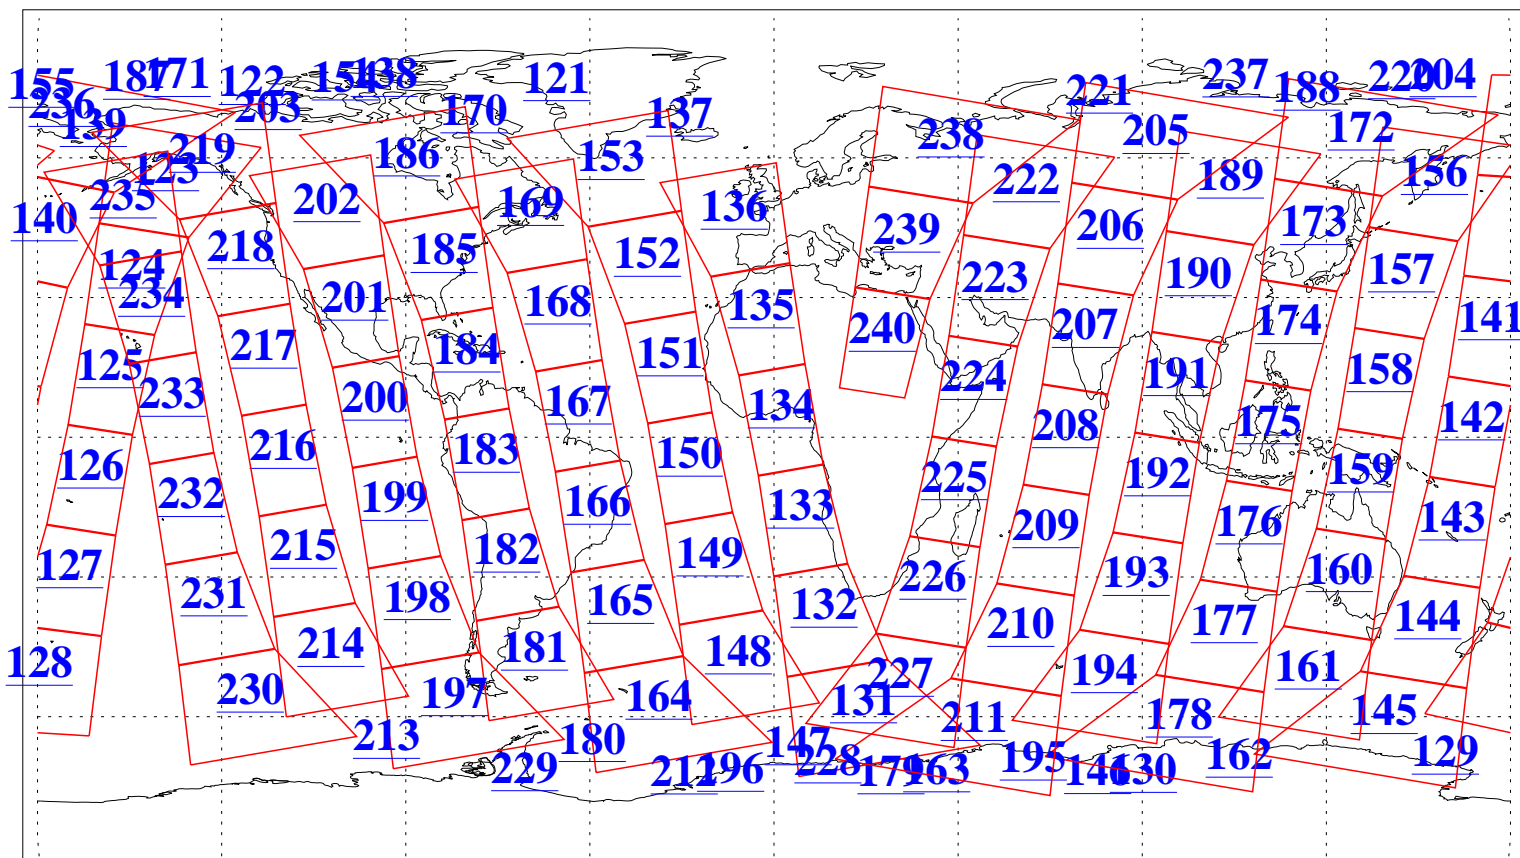

L1B Availability  
AMSU Granules: 240  
HSB Granules: 0  
AIRS Granules: 240

10 Jul 2013  
DoY 191  
Aqua Day 4085  
Granules: 1 to 120

Granules: 121 to 240

Legend: AMSU Available, HSB Available, AIRS Available

L1B Availability  
AMSU Granules: 240  
HSB Granules: 0  
AIRS Granules: 240

10 Jul 2013  
DoY 191  
Aqua Day 4085

Ascending Granules

Descending Granules

Legend: AMSU Available, HSB Available, AIRS Available

L1B Availability  
 AMSU Granules: 240  
 HSB Granules: 0  
 AIRS Granules: 240

10 Jul 2013  
 DoY 191  
 Aqua Day 4085

Northern Hemisphere Granules

Southern Hemisphere Granules

Legend: AMSU Available, HSB Available, AIRS Available