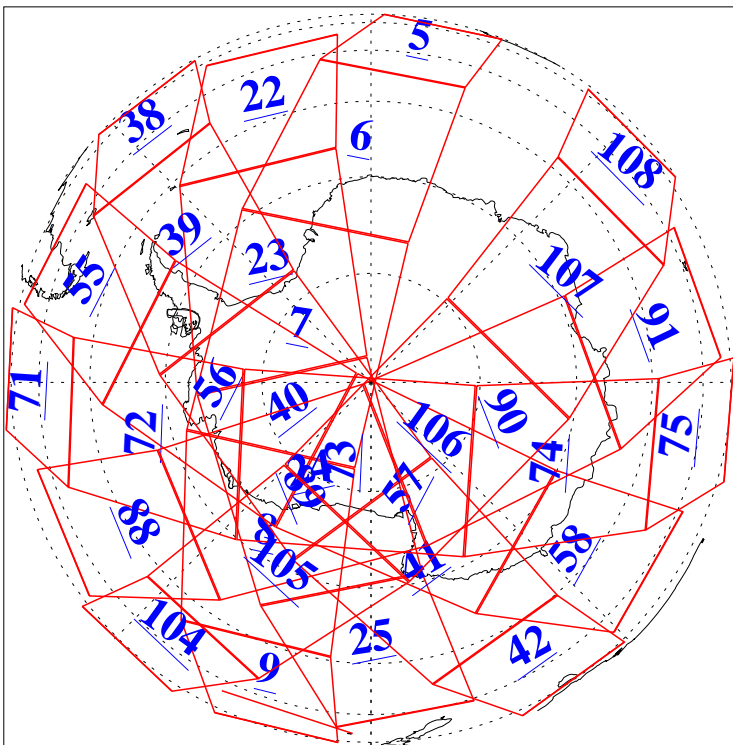

L1B Availability
AMSU Granules: 240
HSB Granules: 0
AIRS Granules: 240

9 Jul 2013
DoY 190
Aqua Day 4084
Granules: 1 to 120

Granules: 121 to 240

Legend: AMSU Available, HSB Available, AIRS Available

L1B Availability
AMSU Granules: 240
HSB Granules: 0
AIRS Granules: 240

9 Jul 2013
DoY 190
Aqua Day 4084

Ascending Granules

Descending Granules

Legend: AMSU Available, HSB Available, AIRS Available

L1B Availability
AMSU Granules: 240
HSB Granules: 0
AIRS Granules: 240

9 Jul 2013
DoY 190
Aqua Day 4084

Northern Hemisphere Granules

Southern Hemisphere Granules

Legend: AMSU Available, HSB Available, AIRS Available