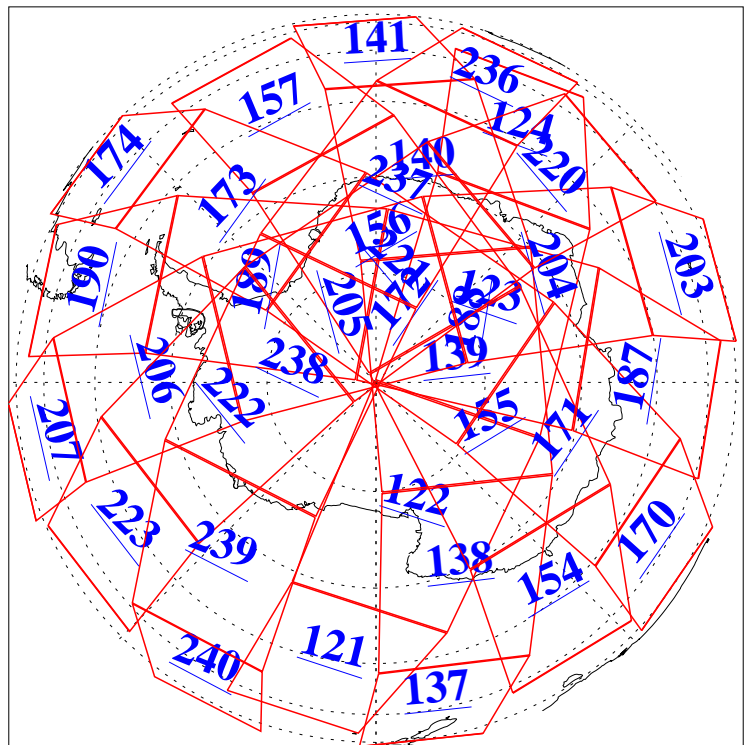

L1B Availability
AMSU Granules: 240
HSB Granules: 0
AIRS Granules: 240

9 Jul 2013
DoY 190
Aqua Day 4084
Granules: 1 to 120

Granules: 121 to 240

Legend: AMSU Available, HSB Available, AIRS Available

L1B Availability
AMSU Granules: 240
HSB Granules: 0
AIRS Granules: 240

9 Jul 2013
DoY 190
Aqua Day 4084

Ascending Granules

Descending Granules

Legend: AMSU Available, HSB Available, AIRS Available

L1B Availability
AMSU Granules: 240
HSB Granules: 0
AIRS Granules: 240

9 Jul 2013
DoY 190
Aqua Day 4084

Northern Hemisphere Granules

Southern Hemisphere Granules

Legend: AMSU Available, HSB Available, AIRS Available