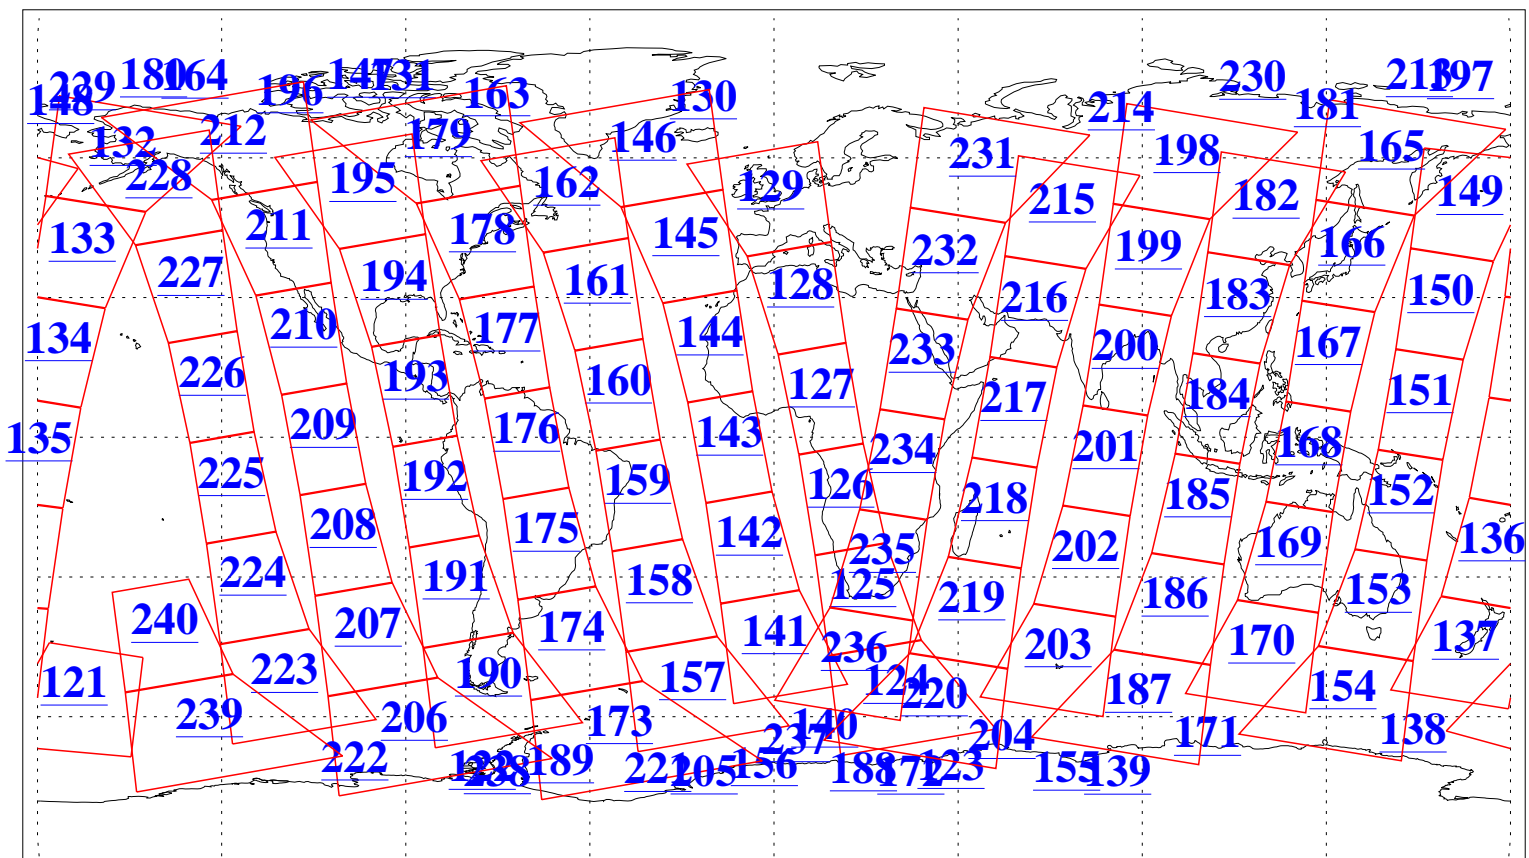

L1B Availability
AMSU Granules: 240
HSB Granules: 0
AIRS Granules: 240

9 Jul 2013
DoY 190
Aqua Day 4084
Granules: 1 to 120

Granules: 121 to 240

Legend: AMSU Available, HSB Available, AIRS Available

L1B Availability
AMSU Granules: 240
HSB Granules: 0
AIRS Granules: 240

9 Jul 2013
DoY 190
Aqua Day 4084

Ascending Granules

Descending Granules

Legend: AMSU Available, HSB Available, AIRS Available

L1B Availability
AMSU Granules: 240
HSB Granules: 0
AIRS Granules: 240

9 Jul 2013
DoY 190
Aqua Day 4084

Northern Hemisphere Granules

Southern Hemisphere Granules

Legend: AMSU Available, HSB Available, AIRS Available