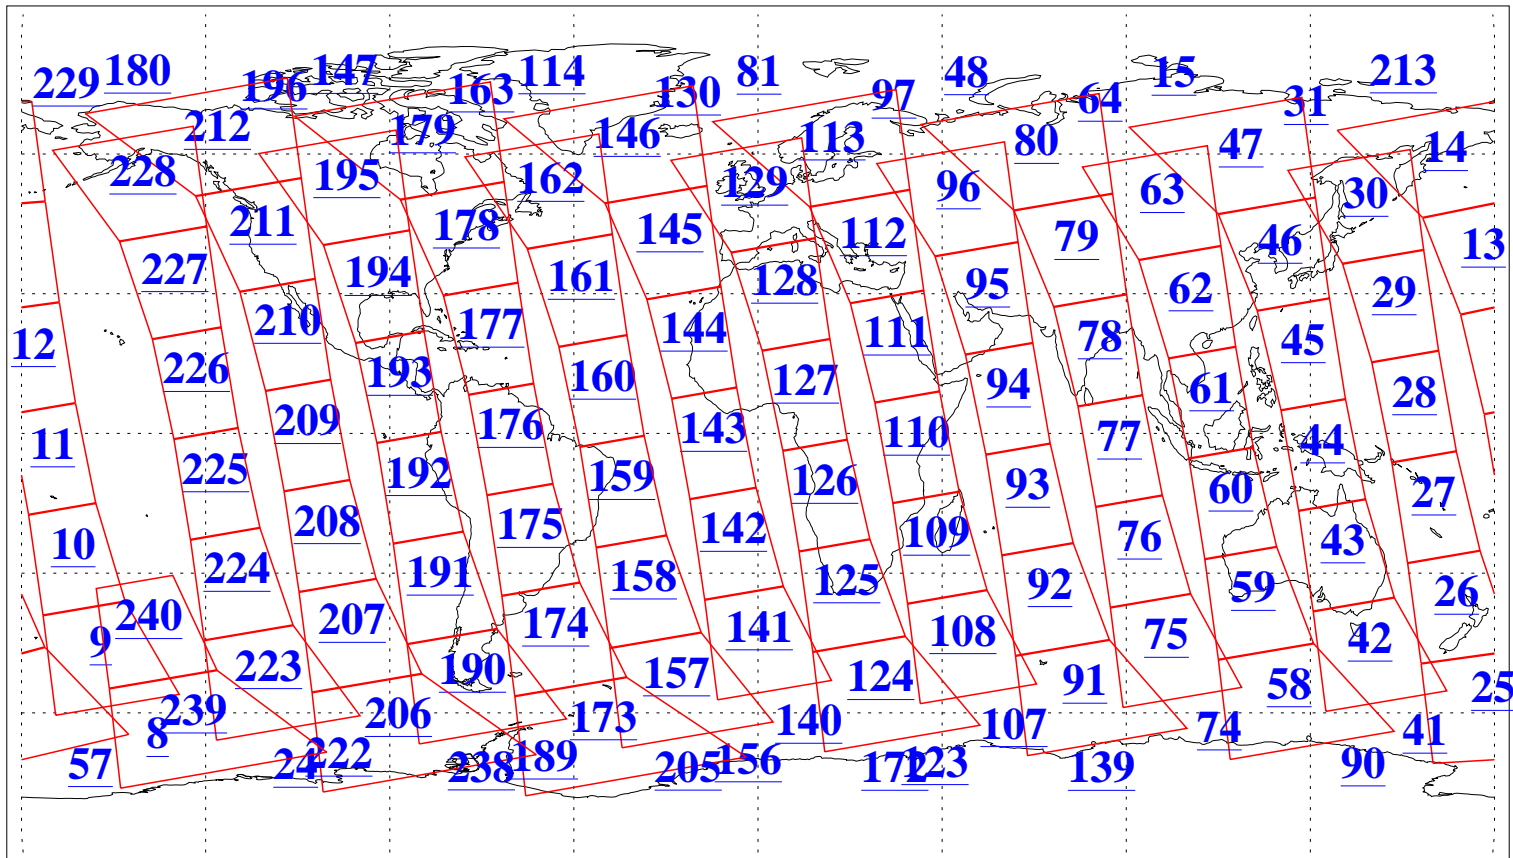

L1B Availability
AMSU Granules: 240
HSB Granules: 0
AIRS Granules: 240

9 Jul 2013
DoY 190
Aqua Day 4084
Granules: 1 to 120

Granules: 121 to 240

Legend: AMSU Available, HSB Available, AIRS Available

L1B Availability
AMSU Granules: 240
HSB Granules: 0
AIRS Granules: 240

9 Jul 2013
DoY 190
Aqua Day 4084

Ascending Granules

Descending Granules

Legend: AMSU Available, HSB Available, AIRS Available

L1B Availability
AMSU Granules: 240
HSB Granules: 0
AIRS Granules: 240

9 Jul 2013
DoY 190
Aqua Day 4084

Northern Hemisphere Granules

Southern Hemisphere Granules

Legend: AMSU Available, HSB Available, AIRS Available