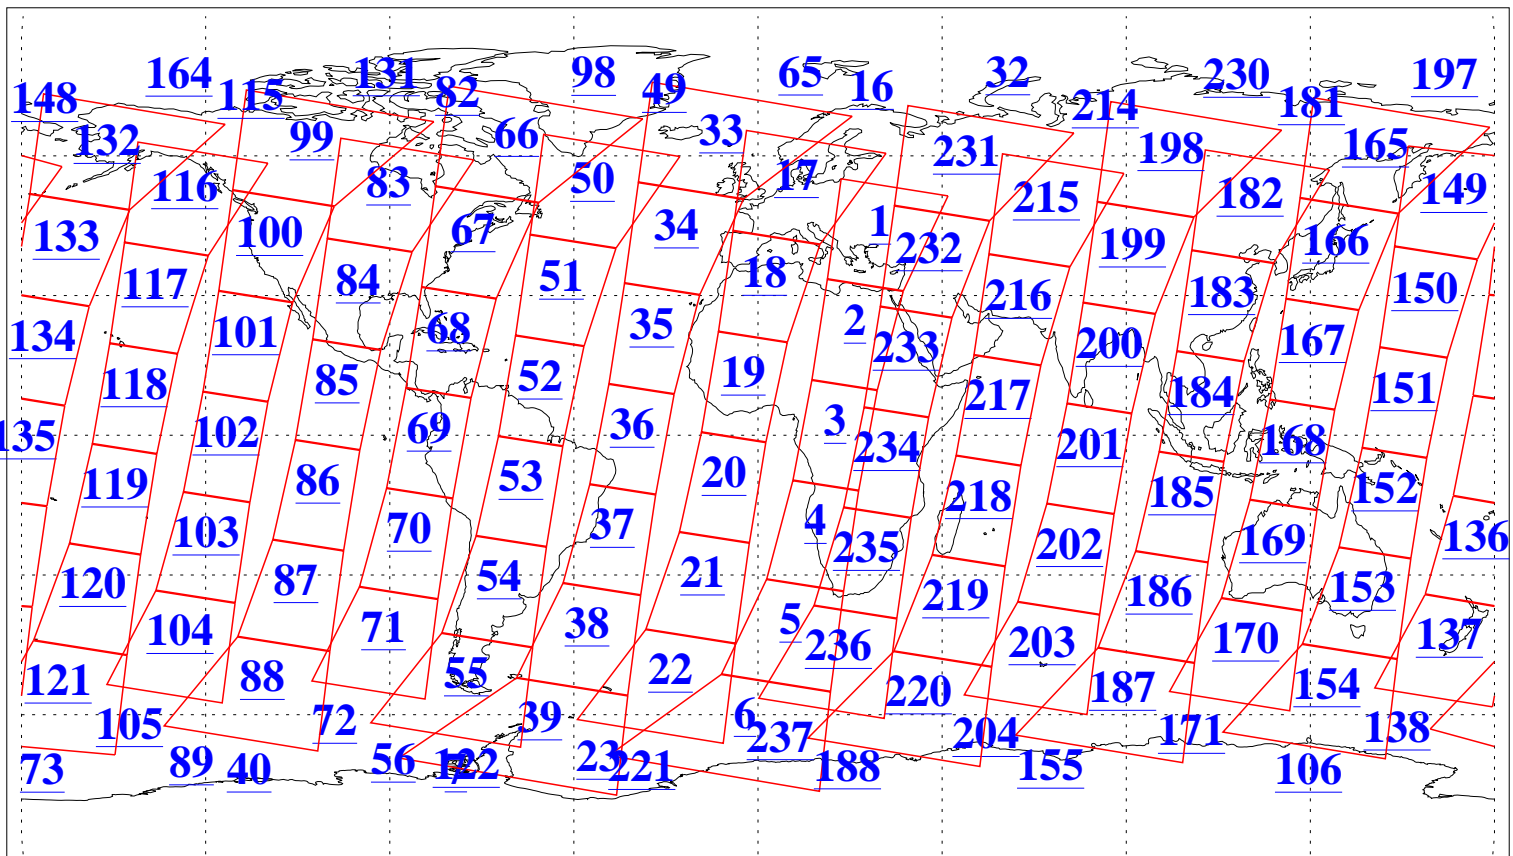

L1B Availability
AMSU Granules: 240
HSB Granules: 0
AIRS Granules: 240

9 Jul 2013
DoY 190
Aqua Day 4084
Granules: 1 to 120

Granules: 121 to 240

Legend: AMSU Available, HSB Available, AIRS Available

L1B Availability
AMSU Granules: 240
HSB Granules: 0
AIRS Granules: 240

9 Jul 2013
DoY 190
Aqua Day 4084

Ascending Granules

Descending Granules

Legend: AMSU Available, HSB Available, AIRS Available

L1B Availability
AMSU Granules: 240
HSB Granules: 0
AIRS Granules: 240

9 Jul 2013
DoY 190
Aqua Day 4084

Northern Hemisphere Granules

Southern Hemisphere Granules

Legend: AMSU Available, HSB Available, AIRS Available