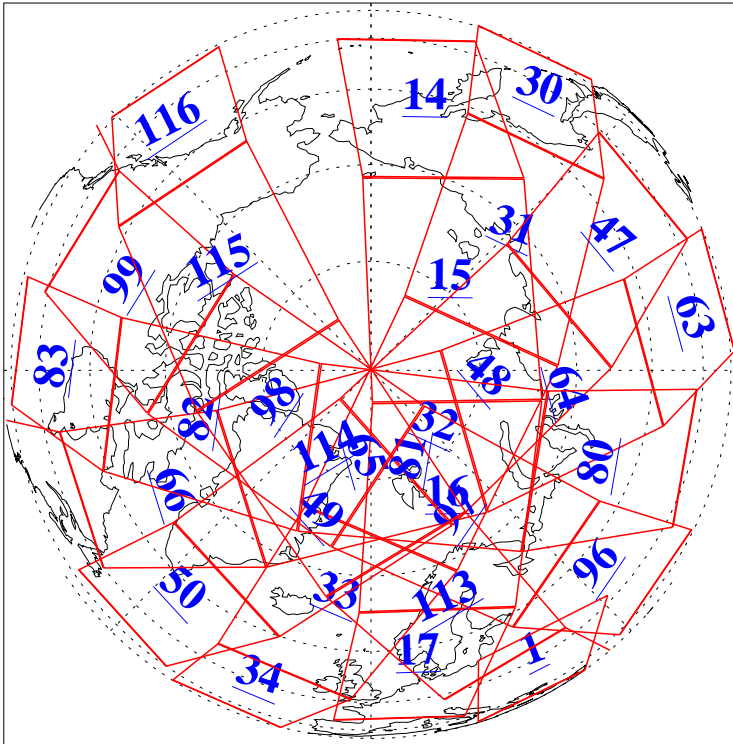

L1B Availability
AMSU Granules: 240
HSB Granules: 0
AIRS Granules: 240

9 Jul 2013
DoY 190
Aqua Day 4084
Granules: 1 to 120

Granules: 121 to 240

Legend: AMSU Available, HSB Available, AIRS Available

L1B Availability
AMSU Granules: 240
HSB Granules: 0
AIRS Granules: 240

9 Jul 2013
DoY 190
Aqua Day 4084

Ascending Granules

Descending Granules

Legend: AMSU Available, HSB Available, AIRS Available

L1B Availability
AMSU Granules: 240
HSB Granules: 0
AIRS Granules: 240

9 Jul 2013
DoY 190
Aqua Day 4084

Northern Hemisphere Granules

Southern Hemisphere Granules

Legend: AMSU Available, HSB Available, AIRS Available