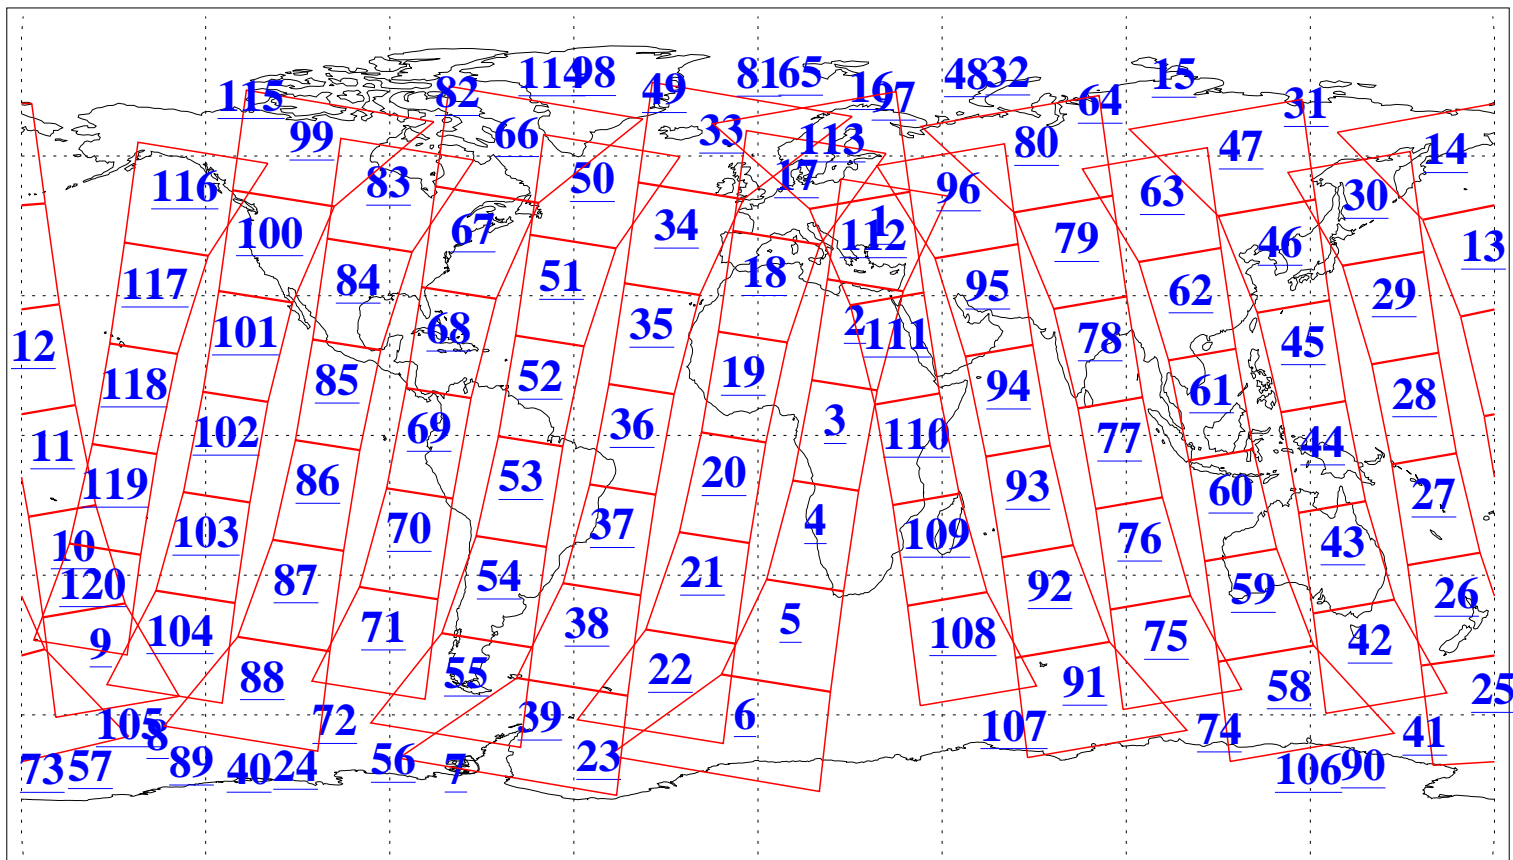

L1B Availability
AMSU Granules: 240
HSB Granules: 0
AIRS Granules: 240

9 Jul 2013
DoY 190
Aqua Day 4084
Granules: 1 to 120

Granules: 121 to 240

Legend: AMSU Available, HSB Available, AIRS Available

L1B Availability
AMSU Granules: 240
HSB Granules: 0
AIRS Granules: 240

9 Jul 2013
DoY 190
Aqua Day 4084

Ascending Granules

Descending Granules

Legend: AMSU Available, HSB Available, AIRS Available

L1B Availability
AMSU Granules: 240
HSB Granules: 0
AIRS Granules: 240

9 Jul 2013
DoY 190
Aqua Day 4084

Northern Hemisphere Granules

Southern Hemisphere Granules

Legend: AMSU Available, HSB Available, AIRS Available