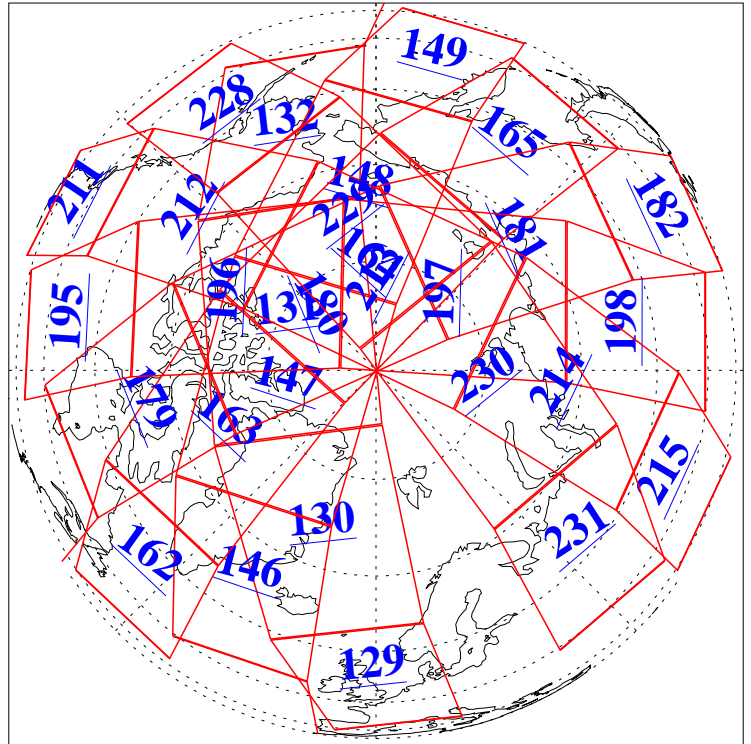

L1B Availability
AMSU Granules: 240
HSB Granules: 0
AIRS Granules: 240

9 Jul 2013
DoY 190
Aqua Day 4084
Granules: 1 to 120

Granules: 121 to 240

Legend: AMSU Available, HSB Available, AIRS Available

L1B Availability
AMSU Granules: 240
HSB Granules: 0
AIRS Granules: 240

9 Jul 2013
DoY 190
Aqua Day 4084

Ascending Granules

Descending Granules

Legend: AMSU Available, HSB Available, AIRS Available

L1B Availability
AMSU Granules: 240
HSB Granules: 0
AIRS Granules: 240

9 Jul 2013
DoY 190
Aqua Day 4084

Northern Hemisphere Granules

Southern Hemisphere Granules

Legend: AMSU Available, HSB Available, AIRS Available