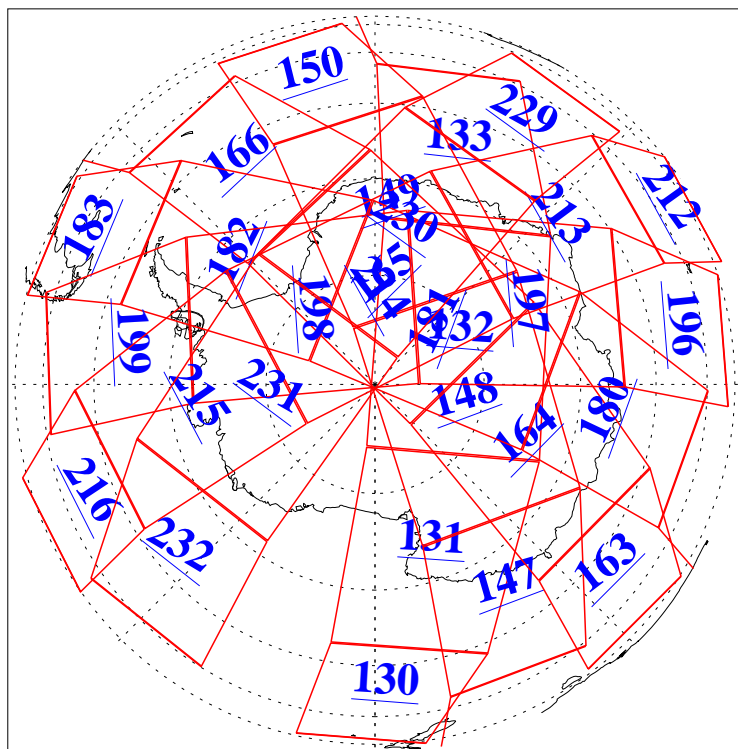

8 Jul 2013
DoY 189
Aqua Day 4083
Ascending Granules

Descending Granules

Legend: AMSU Available, HSB Available, AIRS Available

L1B Availability
 AMSU Granules: 240
 HSB Granules: 0
 AIRS Granules: 240

8 Jul 2013
 DoY 189
 Aqua Day 4083

Northern Hemisphere Granules

Southern Hemisphere Granules

Legend: AMSU Available, HSB Available, AIRS Available