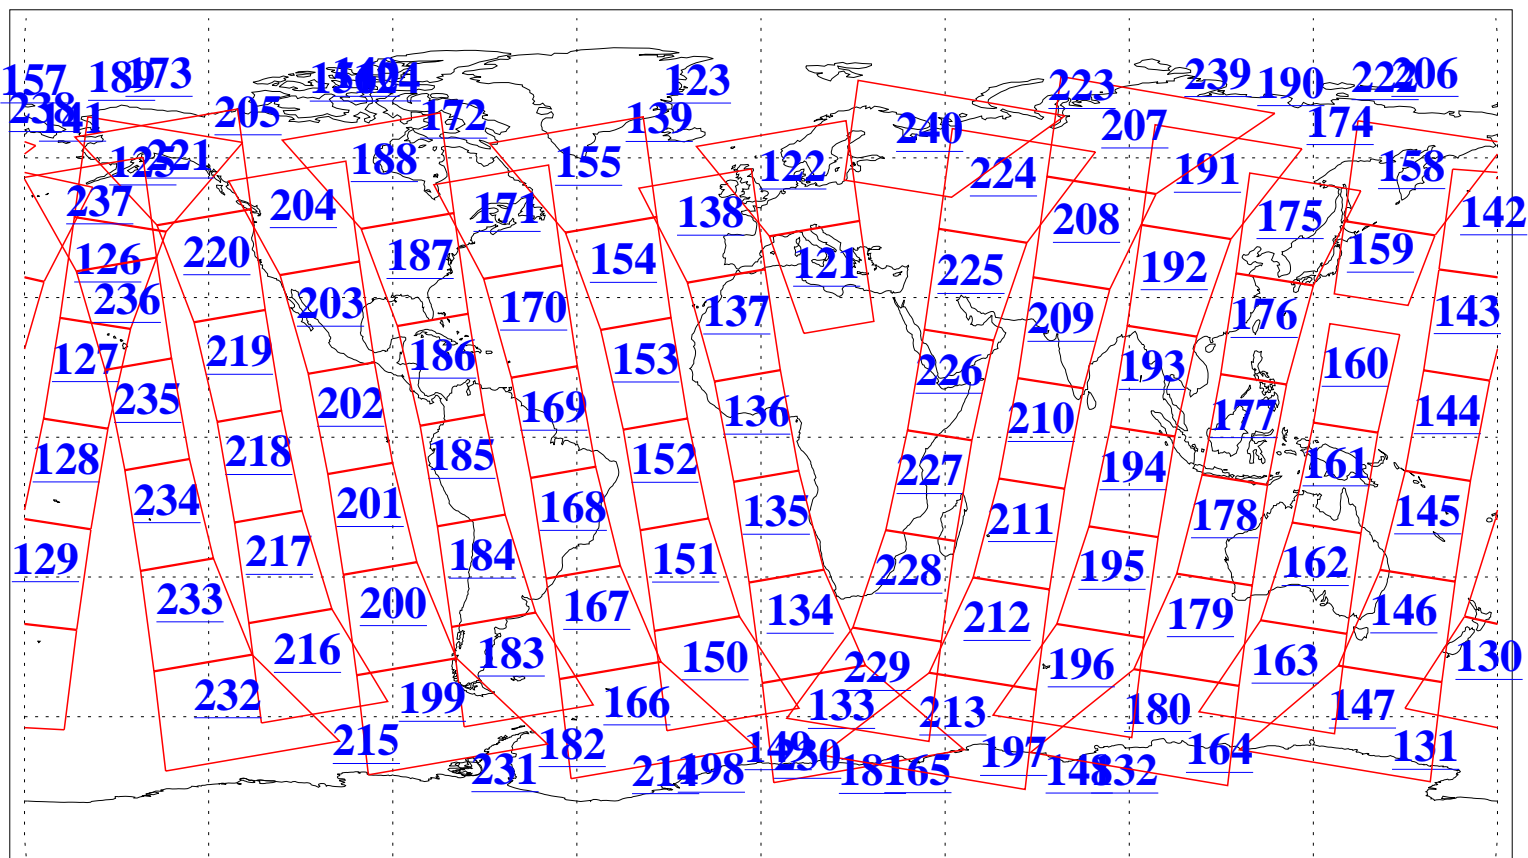

L1B Availability
AMSU Granules: 240
HSB Granules: 0
AIRS Granules: 240

8 Jul 2013
DoY 189
Aqua Day 4083
Granules: 1 to 120

Granules: 121 to 240

Legend: AMSU Available, HSB Available, AIRS Available

L1B Availability
AMSU Granules: 240
HSB Granules: 0
AIRS Granules: 240

8 Jul 2013
DoY 189
Aqua Day 4083
Ascending Granules

Descending Granules

Legend: AMSU Available, HSB Available, AIRS Available

L1B Availability
 AMSU Granules: 240
 HSB Granules: 0
 AIRS Granules: 240

8 Jul 2013
 DoY 189
 Aqua Day 4083