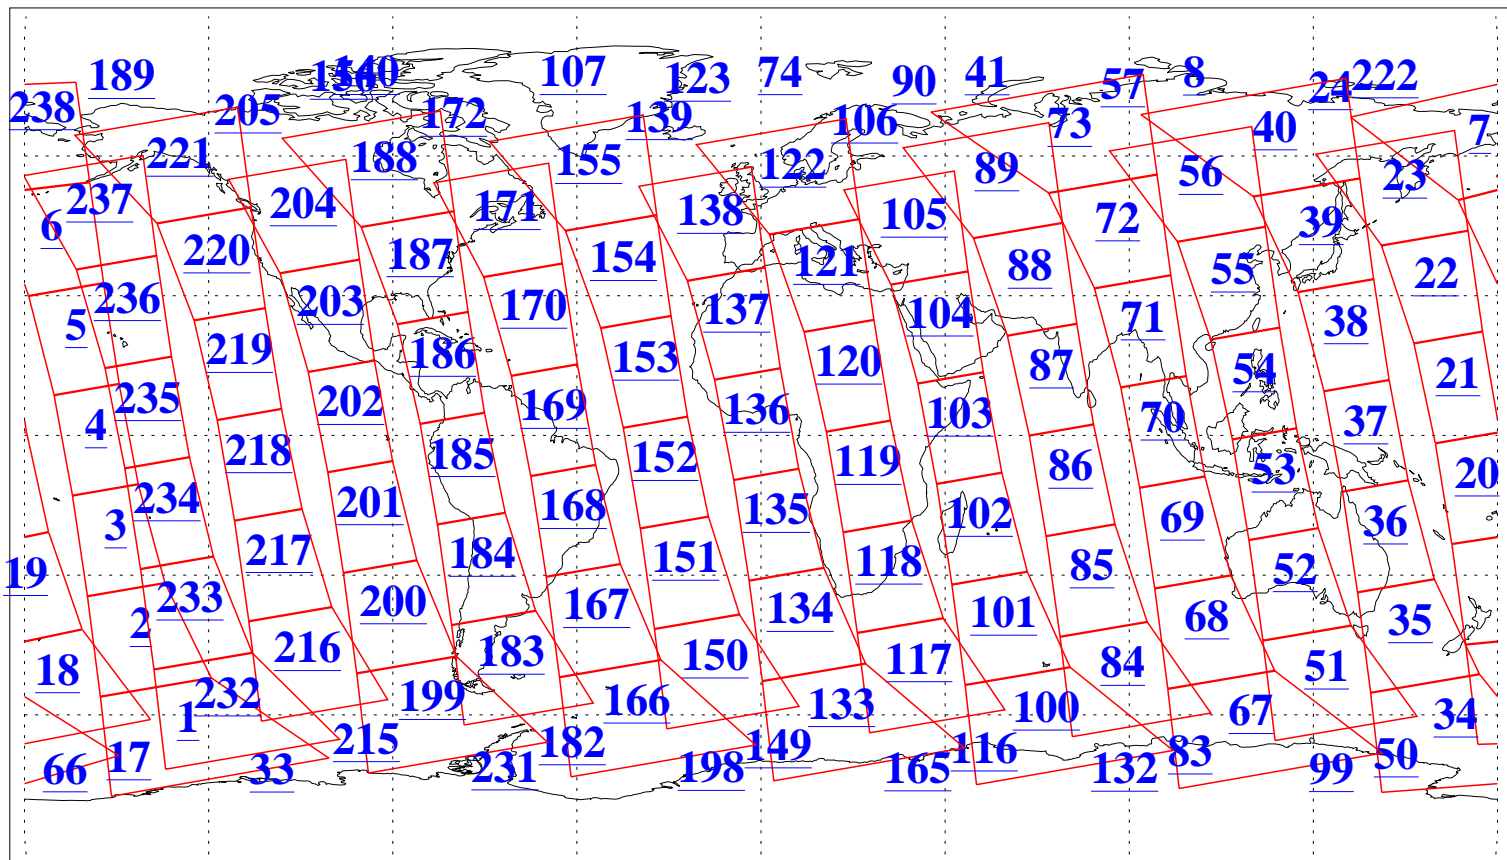

L1B Availability
AMSU Granules: 240
HSB Granules: 0
AIRS Granules: 240

8 Jul 2013
DoY 189
Aqua Day 4083
Granules: 1 to 120

Granules: 121 to 240

Legend: AMSU Available, HSB Available, AIRS Available

L1B Availability
AMSU Granules: 240
HSB Granules: 0
AIRS Granules: 240

8 Jul 2013
DoY 189
Aqua Day 4083
Ascending Granules

Descending Granules

Legend: AMSU Available, HSB Available, AIRS Available

L1B Availability
 AMSU Granules: 240
 HSB Granules: 0
 AIRS Granules: 240

8 Jul 2013
 DoY 189
 Aqua Day 4083

Northern Hemisphere Granules

Southern Hemisphere Granules

Legend: AMSU Available, HSB Available, AIRS Available