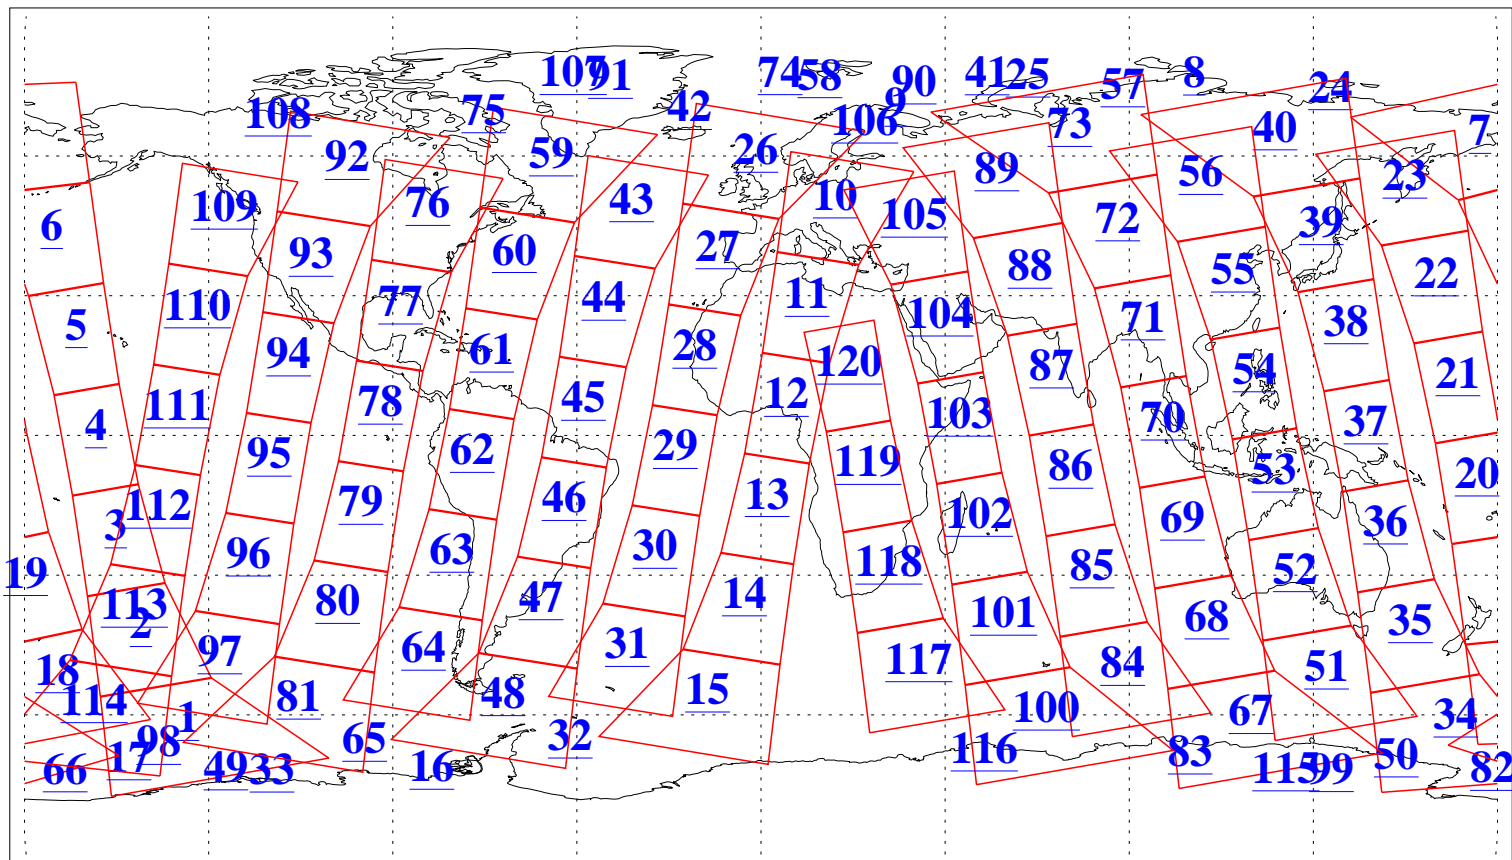

L1B Availability
AMSU Granules: 240
HSB Granules: 0
AIRS Granules: 240

8 Jul 2013
DoY 189
Aqua Day 4083
Granules: 1 to 120

Granules: 121 to 240

Legend: AMSU Available, HSB Available, AIRS Available

L1B Availability
AMSU Granules: 240
HSB Granules: 0
AIRS Granules: 240

8 Jul 2013
DoY 189
Aqua Day 4083
Ascending Granules

Descending Granules

Legend: AMSU Available, HSB Available, AIRS Available

L1B Availability
 AMSU Granules: 240
 HSB Granules: 0
 AIRS Granules: 240

8 Jul 2013
 DoY 189
 Aqua Day 4083

Northern Hemisphere Granules

Southern Hemisphere Granules

Legend: AMSU Available, HSB Available, AIRS Available