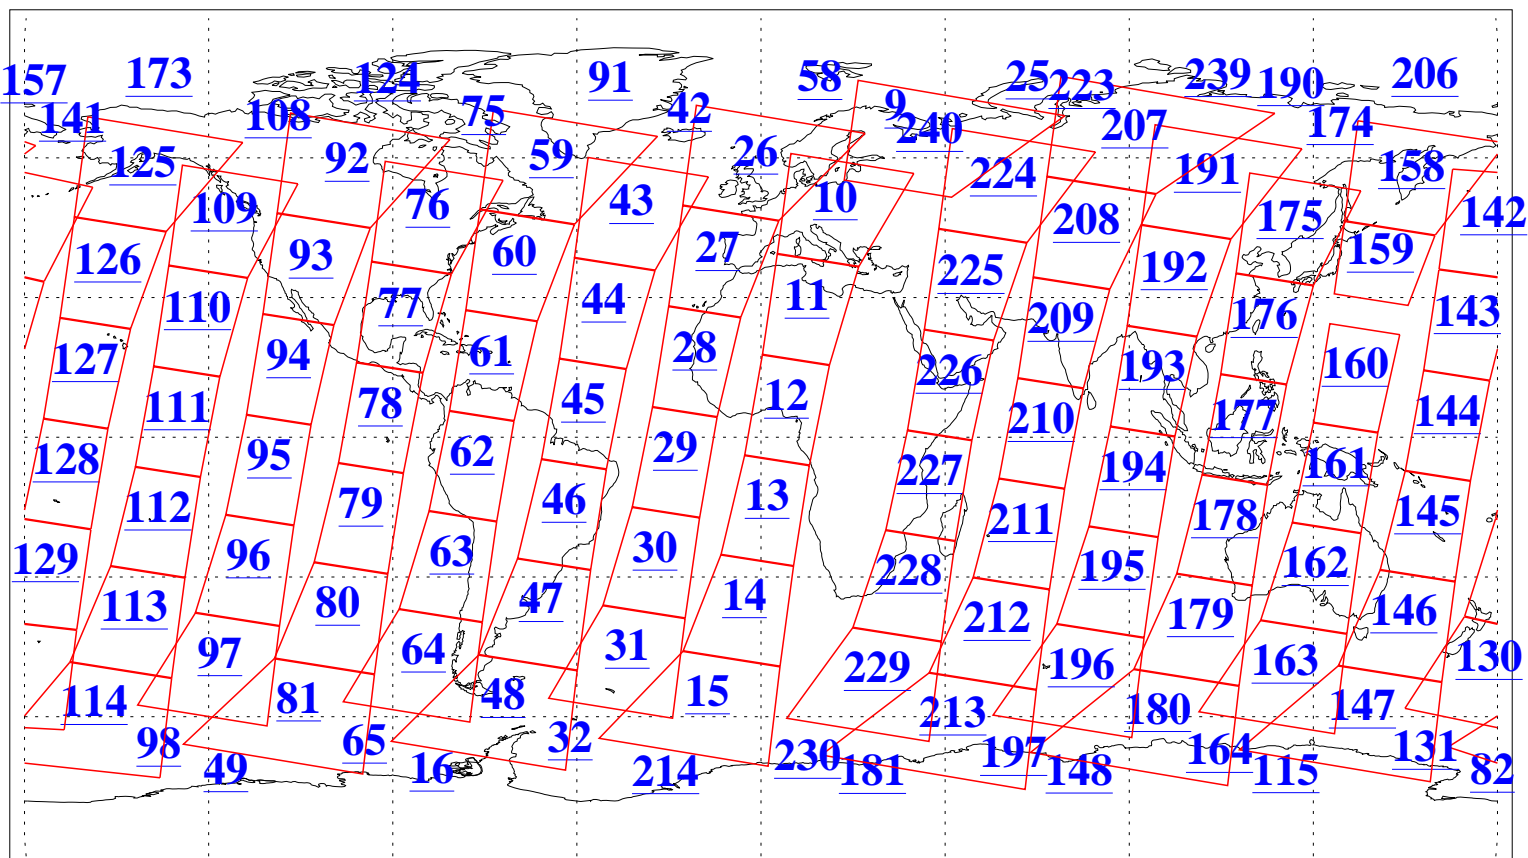

L1B Availability
AMSU Granules: 240
HSB Granules: 0
AIRS Granules: 240

8 Jul 2013
DoY 189
Aqua Day 4083
Granules: 1 to 120

Granules: 121 to 240

Legend: AMSU Available, HSB Available, AIRS Available

L1B Availability
AMSU Granules: 240
HSB Granules: 0
AIRS Granules: 240

8 Jul 2013
DoY 189
Aqua Day 4083
Ascending Granules

Descending Granules

Legend: AMSU Available, HSB Available, AIRS Available

L1B Availability
 AMSU Granules: 240
 HSB Granules: 0
 AIRS Granules: 240

8 Jul 2013
 DoY 189
 Aqua Day 4083

Northern Hemisphere Granules

Southern Hemisphere Granules

Legend: AMSU Available, HSB Available, AIRS Available