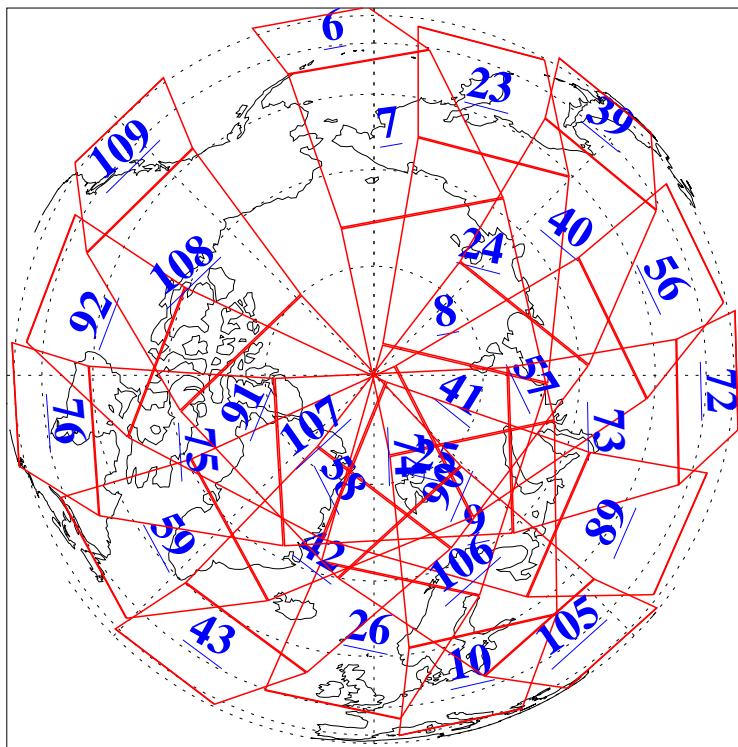

L1B Availability
AMSU Granules: 240
HSB Granules: 0
AIRS Granules: 240

8 Jul 2013
DoY 189
Aqua Day 4083
Granules: 1 to 120

Granules: 121 to 240

Legend: AMSU Available, HSB Available, AIRS Available

L1B Availability
AMSU Granules: 240
HSB Granules: 0
AIRS Granules: 240

8 Jul 2013
DoY 189
Aqua Day 4083
Ascending Granules

Descending Granules

Legend: AMSU Available, HSB Available, AIRS Available

L1B Availability
 AMSU Granules: 240
 HSB Granules: 0
 AIRS Granules: 240

8 Jul 2013
 DoY 189
 Aqua Day 4083

Northern Hemisphere Granules

Southern Hemisphere Granules

Legend: AMSU Available, HSB Available, AIRS Available