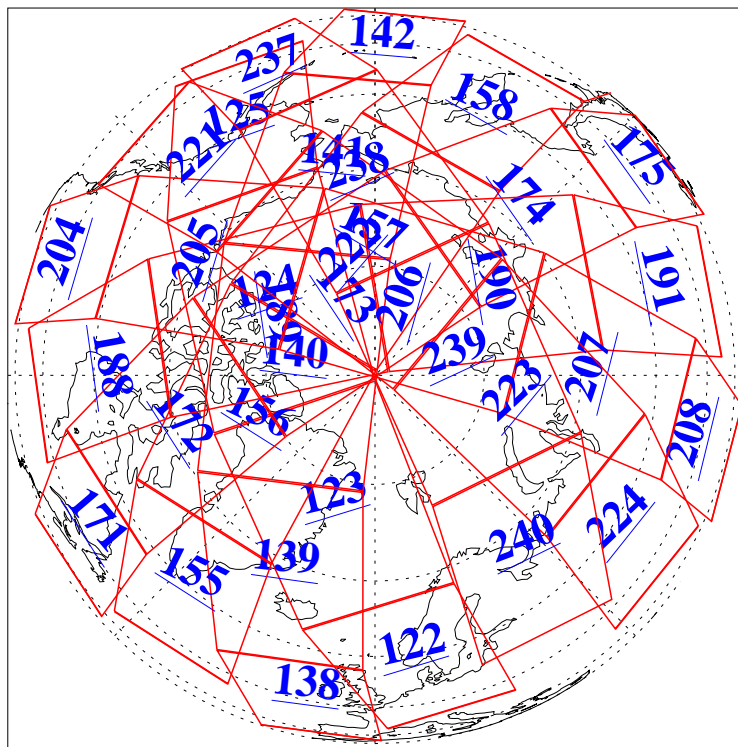

L1B Availability
AMSU Granules: 240
HSB Granules: 0
AIRS Granules: 240

8 Jul 2013
DoY 189
Aqua Day 4083
Granules: 1 to 120

Granules: 121 to 240

Legend: AMSU Available, HSB Available, AIRS Available

L1B Availability
AMSU Granules: 240
HSB Granules: 0
AIRS Granules: 240

8 Jul 2013
DoY 189
Aqua Day 4083
Ascending Granules

Descending Granules

Legend: AMSU Available, HSB Available, AIRS Available

L1B Availability
 AMSU Granules: 240
 HSB Granules: 0
 AIRS Granules: 240

8 Jul 2013
 DoY 189
 Aqua Day 4083

Northern Hemisphere Granules

Southern Hemisphere Granules

Legend: AMSU Available, HSB Available, AIRS Available