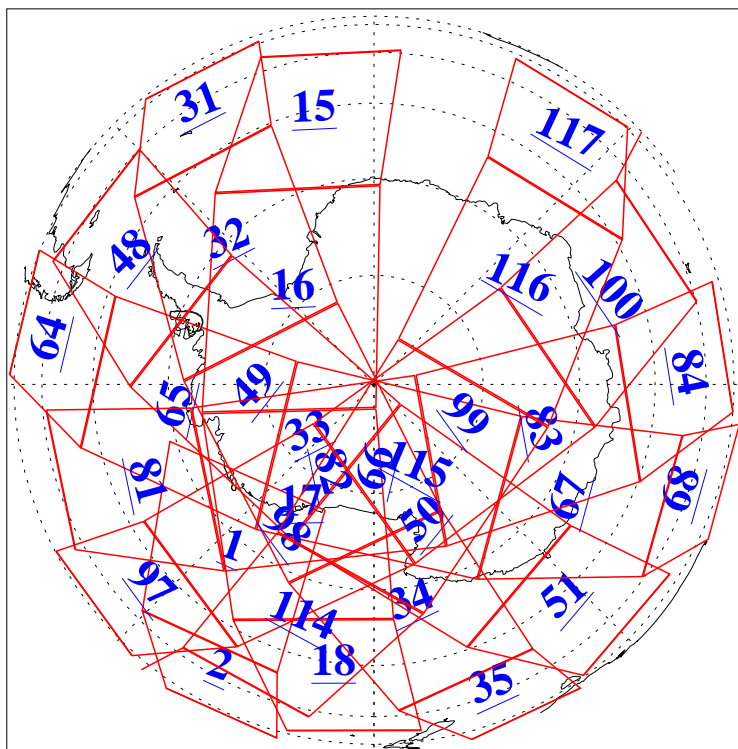

L1B Availability
AMSU Granules: 240
HSB Granules: 0
AIRS Granules: 240

8 Jul 2013
DoY 189
Aqua Day 4083
Granules: 1 to 120

Granules: 121 to 240

Legend: AMSU Available, HSB Available, AIRS Available

L1B Availability
AMSU Granules: 240
HSB Granules: 0
AIRS Granules: 240

8 Jul 2013
DoY 189
Aqua Day 4083
Ascending Granules

Descending Granules

Legend: AMSU Available, HSB Available, AIRS Available

L1B Availability
 AMSU Granules: 240
 HSB Granules: 0
 AIRS Granules: 240

8 Jul 2013
 DoY 189
 Aqua Day 4083

Northern Hemisphere Granules

Southern Hemisphere Granules

Legend: AMSU Available, HSB Available, AIRS Available