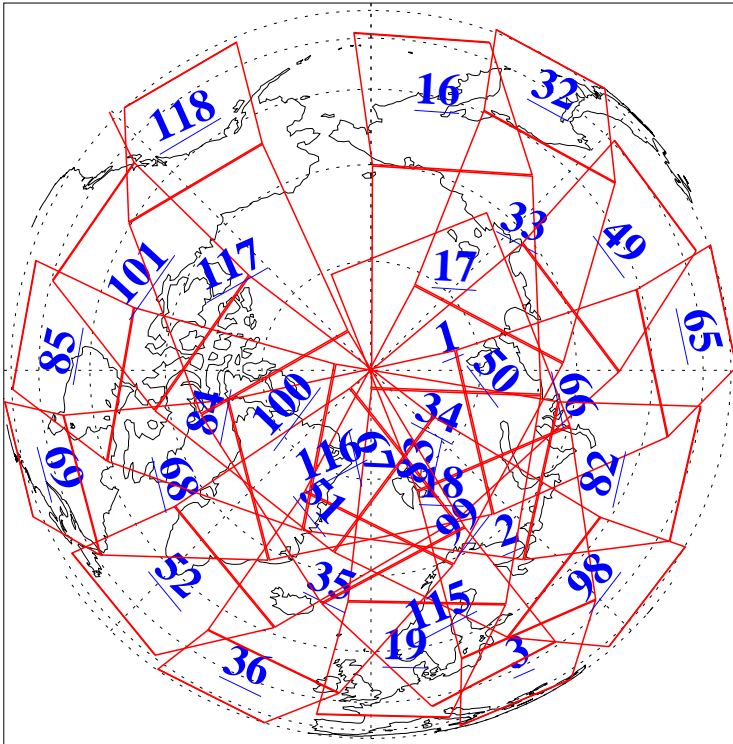

L1B Availability  
AMSU Granules: 240  
HSB Granules: 0  
AIRS Granules: 240

7 Jul 2013  
DoY 188  
Aqua Day 4082  
Granules: 1 to 120

Granules: 121 to 240

Legend: AMSU Available, HSB Available, AIRS Available

L1B Availability  
AMSU Granules: 240  
HSB Granules: 0  
AIRS Granules: 240

7 Jul 2013  
DoY 188  
Aqua Day 4082

Ascending Granules

Descending Granules

Legend: AMSU Available, HSB Available, AIRS Available

L1B Availability  
 AMSU Granules: 240  
 HSB Granules: 0  
 AIRS Granules: 240

7 Jul 2013  
 DoY 188  
 Aqua Day 4082

Northern Hemisphere Granules

Southern Hemisphere Granules

Legend: AMSU Available, HSB Available, AIRS Available