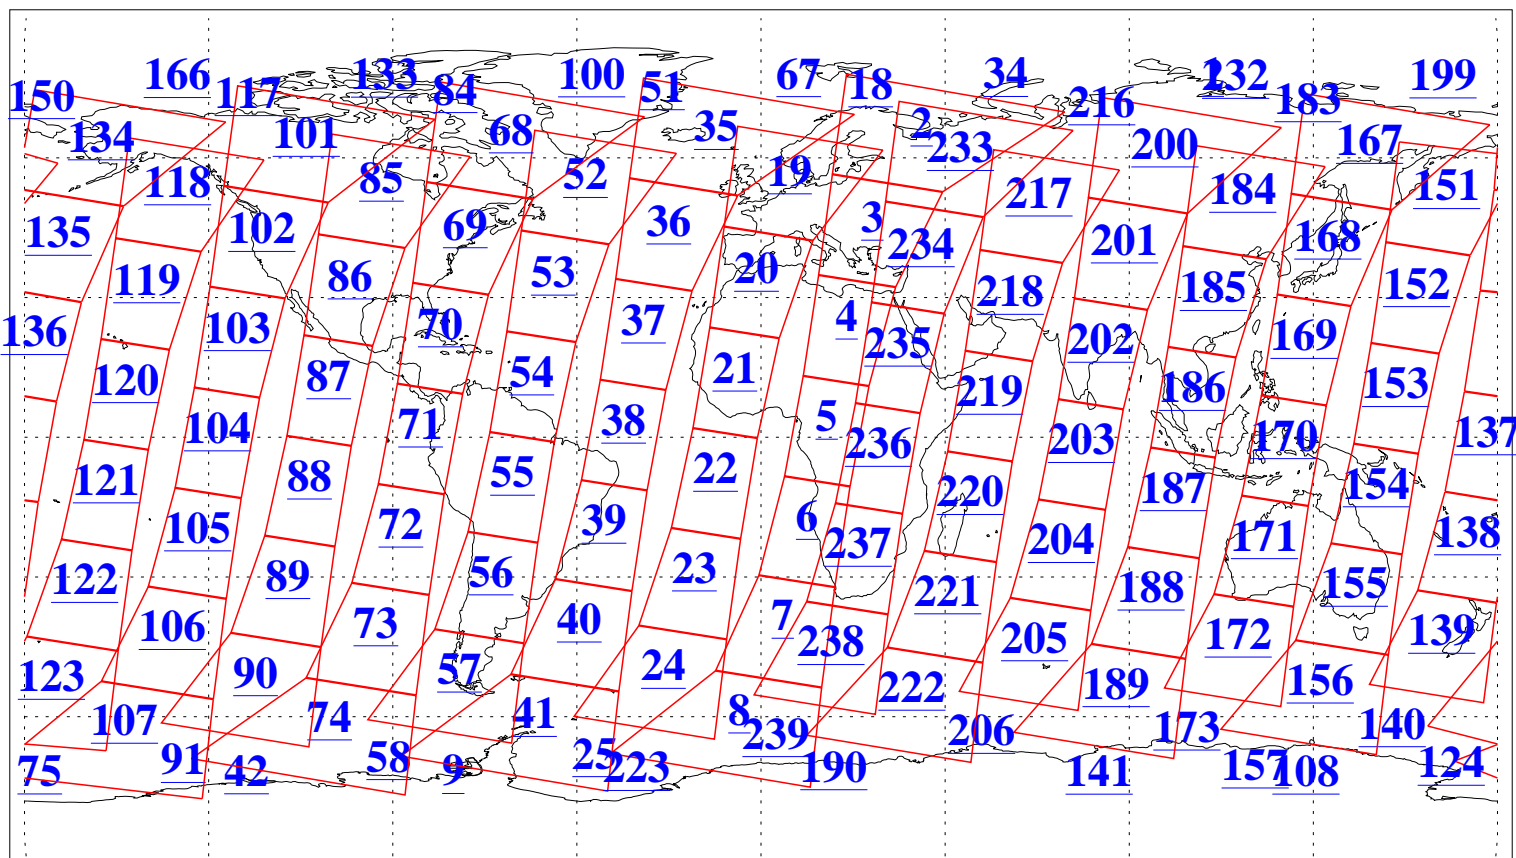

L1B Availability  
AMSU Granules: 240  
HSB Granules: 0  
AIRS Granules: 240

7 Jul 2013  
DoY 188  
Aqua Day 4082  
Granules: 1 to 120

Granules: 121 to 240

Legend: AMSU Available, HSB Available, AIRS Available

L1B Availability  
AMSU Granules: 240  
HSB Granules: 0  
AIRS Granules: 240

7 Jul 2013  
DoY 188  
Aqua Day 4082

Ascending Granules

Descending Granules

Legend: AMSU Available, HSB Available, AIRS Available

L1B Availability  
 AMSU Granules: 240  
 HSB Granules: 0  
 AIRS Granules: 240

7 Jul 2013  
 DoY 188  
 Aqua Day 4082

Northern Hemisphere Granules

Southern Hemisphere Granules

Legend: AMSU Available, HSB Available, AIRS Available