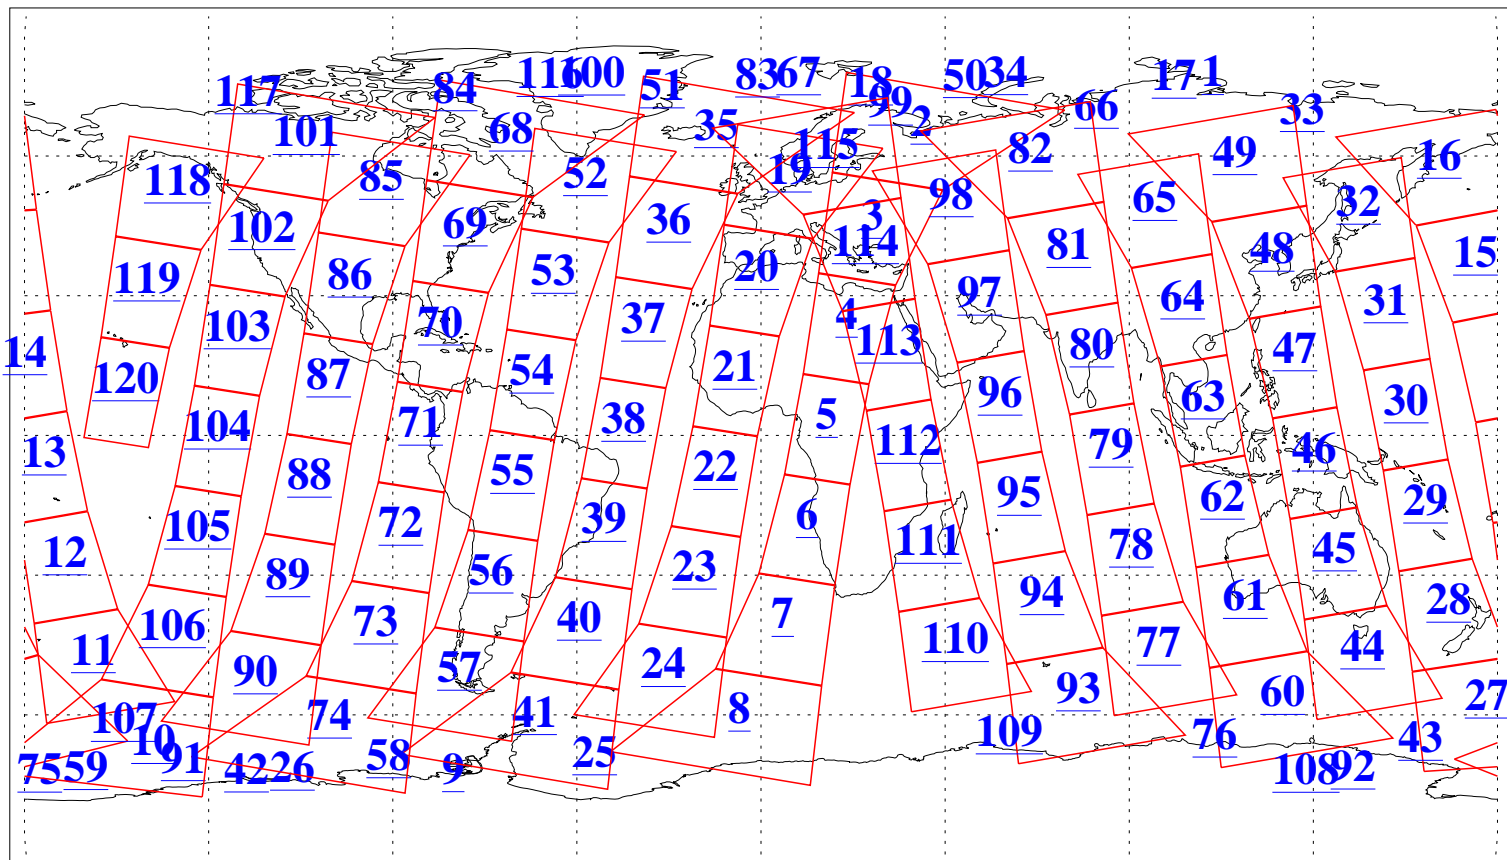

L1B Availability  
AMSU Granules: 240  
HSB Granules: 0  
AIRS Granules: 240

7 Jul 2013  
DoY 188  
Aqua Day 4082  
Granules: 1 to 120

Granules: 121 to 240

Legend: AMSU Available, HSB Available, AIRS Available

L1B Availability  
AMSU Granules: 240  
HSB Granules: 0  
AIRS Granules: 240

7 Jul 2013  
DoY 188  
Aqua Day 4082

Ascending Granules

Descending Granules

Legend: AMSU Available, HSB Available, AIRS Available

L1B Availability  
 AMSU Granules: 240  
 HSB Granules: 0  
 AIRS Granules: 240

7 Jul 2013  
 DoY 188  
 Aqua Day 4082

Northern Hemisphere Granules

Southern Hemisphere Granules

Legend: AMSU Available, HSB Available, AIRS Available