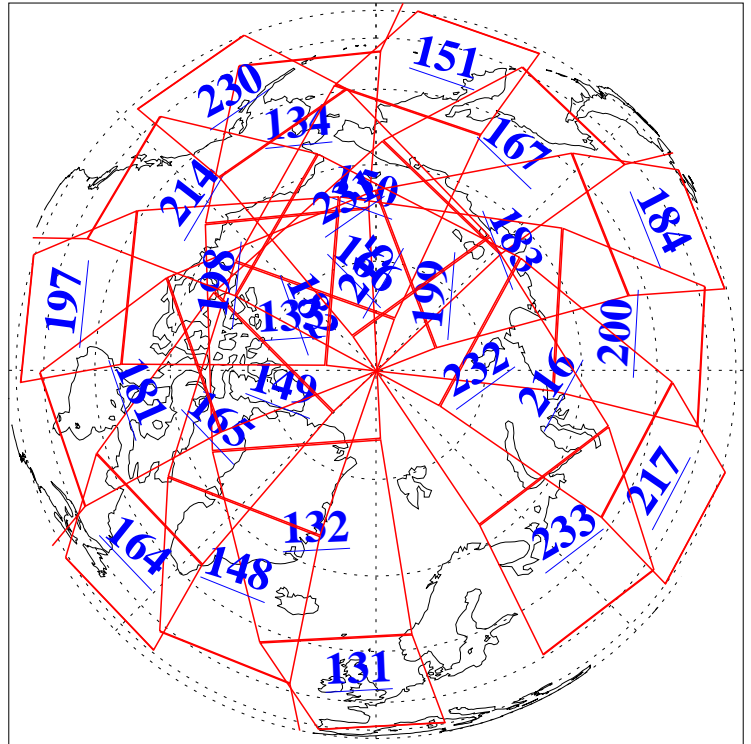

L1B Availability  
AMSU Granules: 240  
HSB Granules: 0  
AIRS Granules: 240

7 Jul 2013  
DoY 188  
Aqua Day 4082  
Granules: 1 to 120

Granules: 121 to 240

Legend: AMSU Available, HSB Available, AIRS Available

L1B Availability  
AMSU Granules: 240  
HSB Granules: 0  
AIRS Granules: 240

7 Jul 2013  
DoY 188  
Aqua Day 4082

Ascending Granules

Descending Granules

Legend: AMSU Available, HSB Available, AIRS Available

L1B Availability  
 AMSU Granules: 240  
 HSB Granules: 0  
 AIRS Granules: 240

7 Jul 2013  
 DoY 188  
 Aqua Day 4082

Northern Hemisphere Granules

Southern Hemisphere Granules

Legend: AMSU Available, HSB Available, AIRS Available