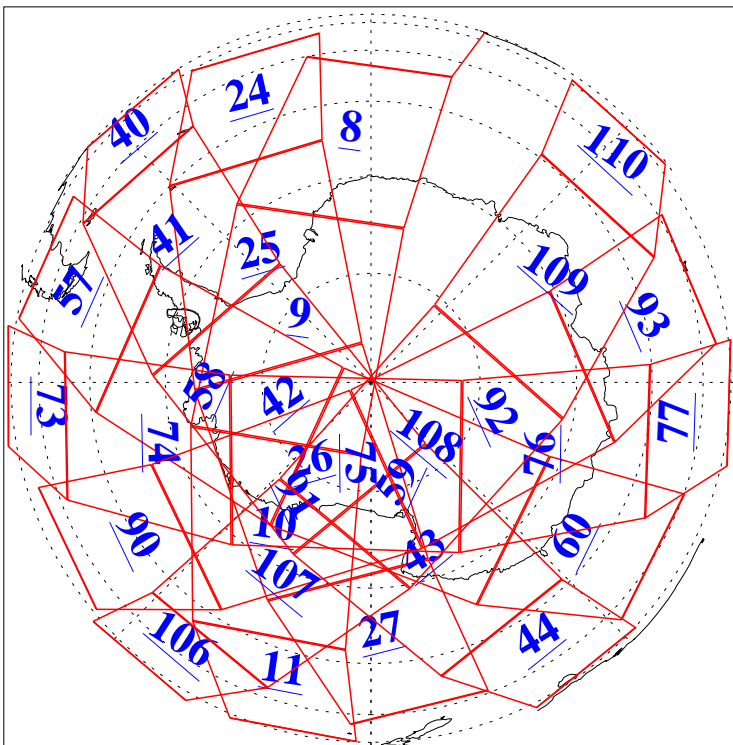

L1B Availability  
AMSU Granules: 240  
HSB Granules: 0  
AIRS Granules: 240

7 Jul 2013  
DoY 188  
Aqua Day 4082  
Granules: 1 to 120

Granules: 121 to 240

Legend: AMSU Available, HSB Available, AIRS Available

L1B Availability  
AMSU Granules: 240  
HSB Granules: 0  
AIRS Granules: 240

7 Jul 2013  
DoY 188  
Aqua Day 4082

Ascending Granules

Descending Granules

Legend: AMSU Available, HSB Available, AIRS Available

L1B Availability  
 AMSU Granules: 240  
 HSB Granules: 0  
 AIRS Granules: 240

7 Jul 2013  
 DoY 188  
 Aqua Day 4082

Northern Hemisphere Granules

Southern Hemisphere Granules

Legend: AMSU Available, HSB Available, AIRS Available