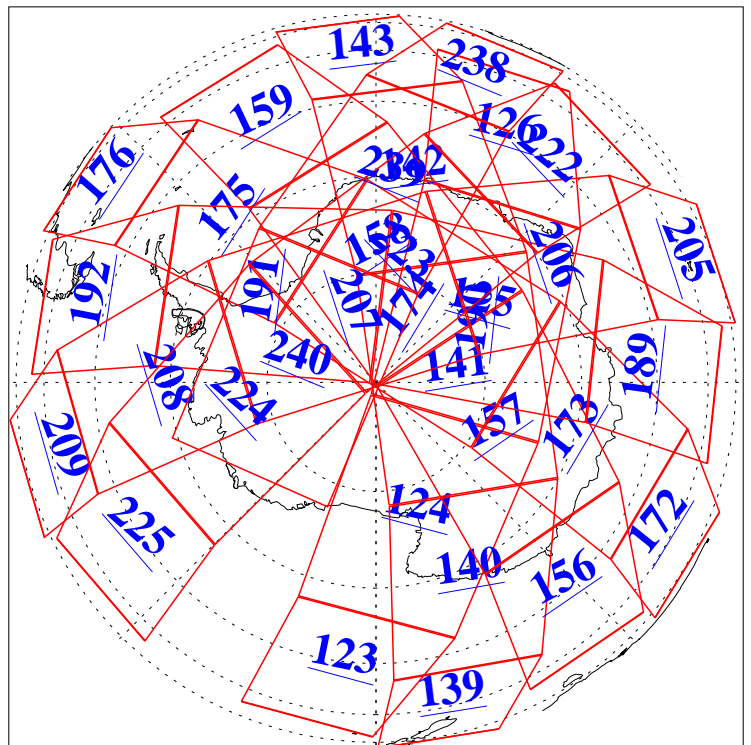

L1B Availability  
AMSU Granules: 240  
HSB Granules: 0  
AIRS Granules: 240

7 Jul 2013  
DoY 188  
Aqua Day 4082  
Granules: 1 to 120

Granules: 121 to 240

Legend: AMSU Available, HSB Available, AIRS Available

L1B Availability  
AMSU Granules: 240  
HSB Granules: 0  
AIRS Granules: 240

7 Jul 2013  
DoY 188  
Aqua Day 4082

Ascending Granules

Descending Granules

Legend: AMSU Available, HSB Available, AIRS Available

L1B Availability  
 AMSU Granules: 240  
 HSB Granules: 0  
 AIRS Granules: 240

7 Jul 2013  
 DoY 188  
 Aqua Day 4082

Northern Hemisphere Granules

Southern Hemisphere Granules

Legend: AMSU Available, HSB Available, AIRS Available