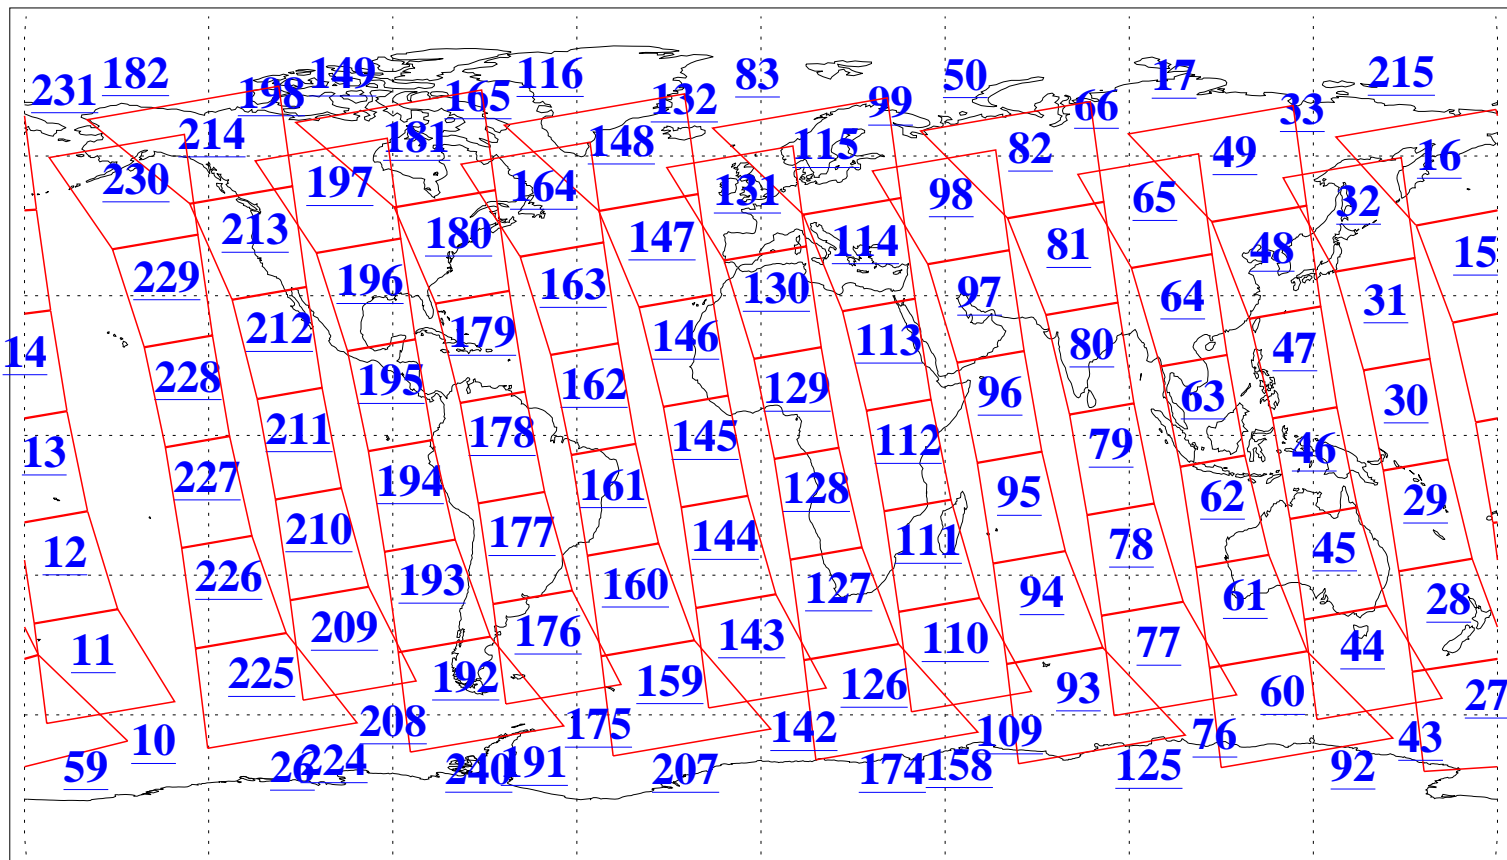

L1B Availability  
AMSU Granules: 240  
HSB Granules: 0  
AIRS Granules: 240

7 Jul 2013  
DoY 188  
Aqua Day 4082  
Granules: 1 to 120

Granules: 121 to 240

Legend: AMSU Available, HSB Available, AIRS Available

L1B Availability  
AMSU Granules: 240  
HSB Granules: 0  
AIRS Granules: 240

7 Jul 2013  
DoY 188  
Aqua Day 4082

Ascending Granules

Descending Granules

Legend: AMSU Available, HSB Available, AIRS Available

L1B Availability  
 AMSU Granules: 240  
 HSB Granules: 0  
 AIRS Granules: 240

7 Jul 2013  
 DoY 188  
 Aqua Day 4082

Northern Hemisphere Granules

Southern Hemisphere Granules

Legend: AMSU Available, HSB Available, AIRS Available