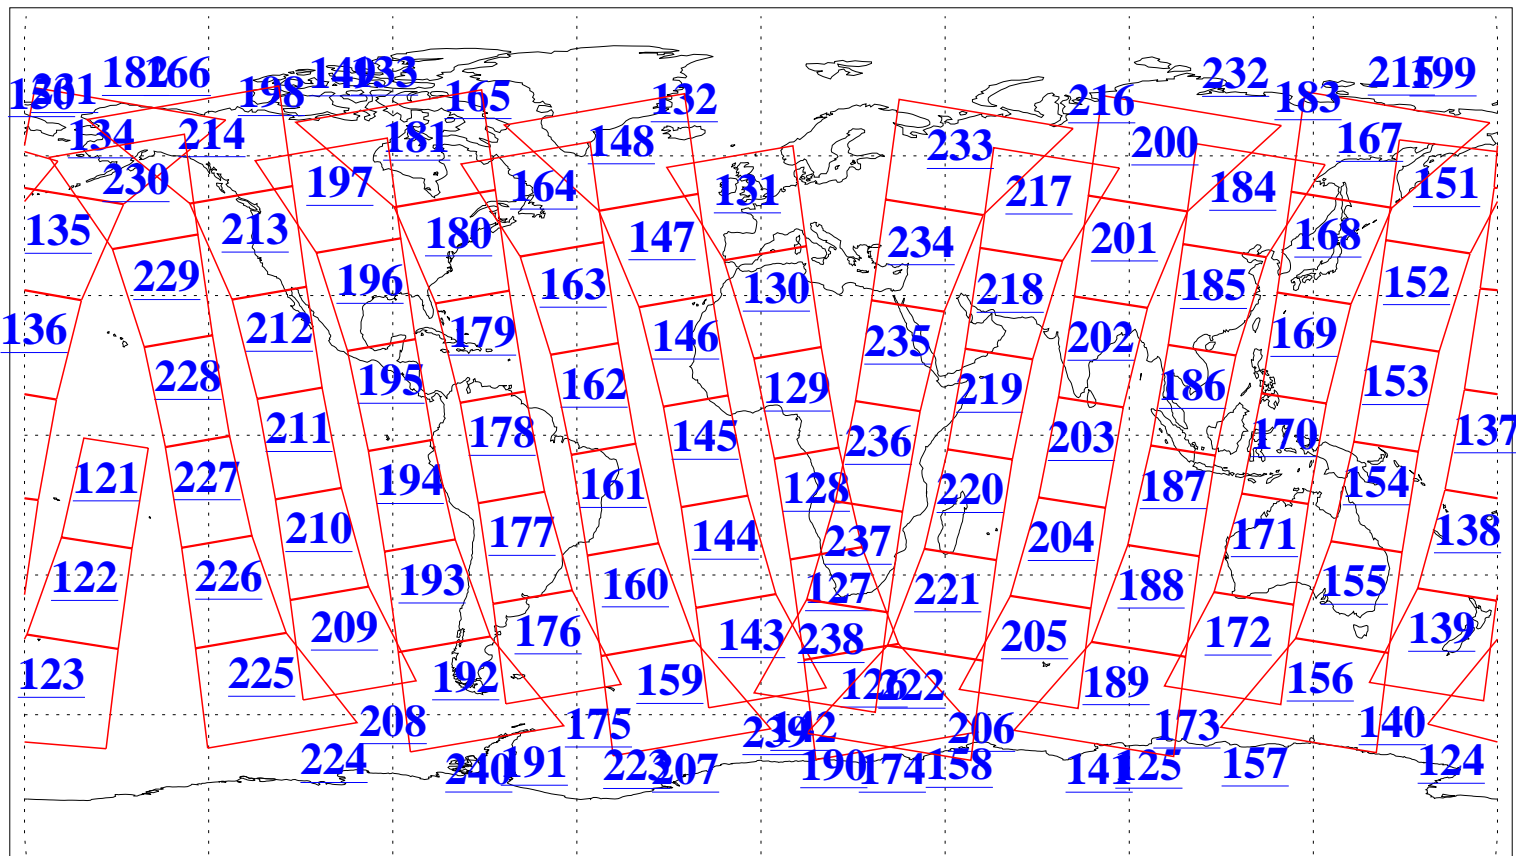

L1B Availability  
AMSU Granules: 240  
HSB Granules: 0  
AIRS Granules: 240

7 Jul 2013  
DoY 188  
Aqua Day 4082  
Granules: 1 to 120

Granules: 121 to 240

Legend: AMSU Available, HSB Available, AIRS Available

L1B Availability  
AMSU Granules: 240  
HSB Granules: 0  
AIRS Granules: 240

7 Jul 2013  
DoY 188  
Aqua Day 4082

Ascending Granules

Descending Granules

Legend: AMSU Available, HSB Available, AIRS Available

L1B Availability  
 AMSU Granules: 240  
 HSB Granules: 0  
 AIRS Granules: 240

7 Jul 2013  
 DoY 188  
 Aqua Day 4082

Northern Hemisphere Granules

Southern Hemisphere Granules

Legend: AMSU Available, HSB Available, AIRS Available