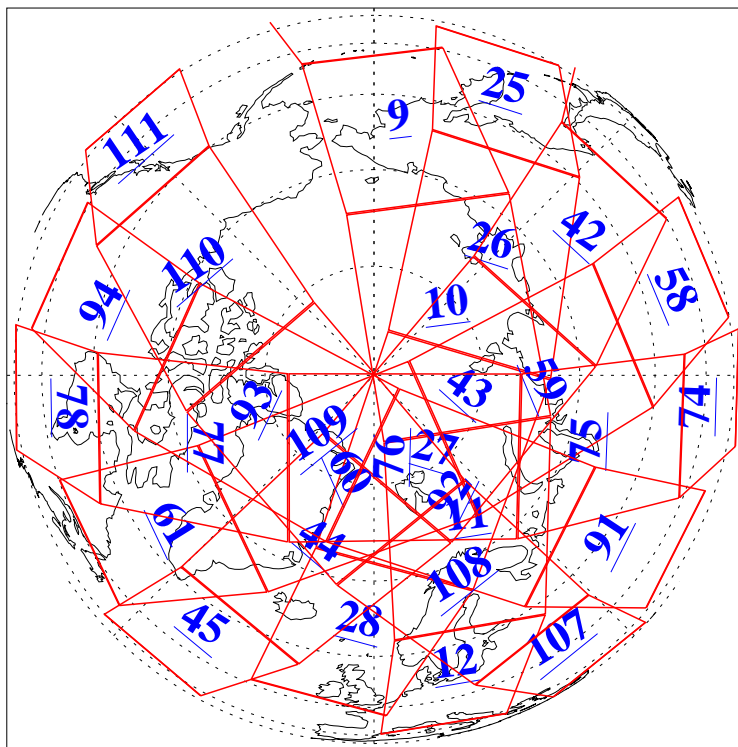

L1B Availability  
AMSU Granules: 240  
HSB Granules: 0  
AIRS Granules: 240

6 Jul 2013  
DoY 187  
Aqua Day 4081  
Granules: 1 to 120

Granules: 121 to 240

Legend: AMSU Available, HSB Available, AIRS Available

L1B Availability  
AMSU Granules: 240  
HSB Granules: 0  
AIRS Granules: 240

6 Jul 2013  
DoY 187  
Aqua Day 4081  
Ascending Granules

Descending Granules

Legend: AMSU Available, HSB Available, AIRS Available

L1B Availability  
 AMSU Granules: 240  
 HSB Granules: 0  
 AIRS Granules: 240

6 Jul 2013  
 DoY 187  
 Aqua Day 4081

Northern Hemisphere Granules

Southern Hemisphere Granules

Legend: AMSU Available, HSB Available, AIRS Available