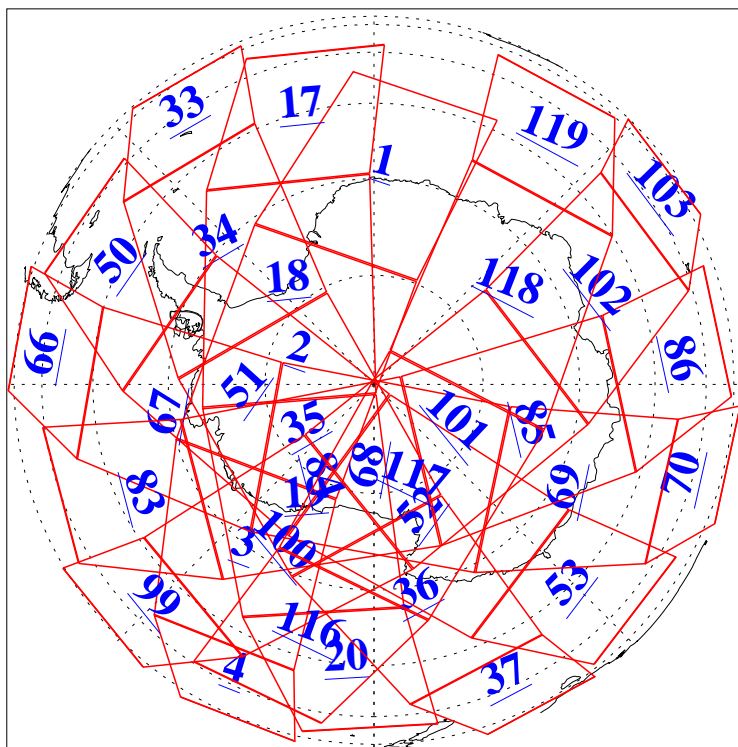

L1B Availability  
AMSU Granules: 240  
HSB Granules: 0  
AIRS Granules: 240

6 Jul 2013  
DoY 187  
Aqua Day 4081  
Granules: 1 to 120

Granules: 121 to 240

Legend: AMSU Available, HSB Available, AIRS Available

L1B Availability  
AMSU Granules: 240  
HSB Granules: 0  
AIRS Granules: 240

6 Jul 2013  
DoY 187  
Aqua Day 4081  
Ascending Granules

Descending Granules

Legend: AMSU Available, HSB Available, AIRS Available

L1B Availability  
 AMSU Granules: 240  
 HSB Granules: 0  
 AIRS Granules: 240

6 Jul 2013  
 DoY 187  
 Aqua Day 4081

Northern Hemisphere Granules

Southern Hemisphere Granules

Legend: AMSU Available, HSB Available, AIRS Available