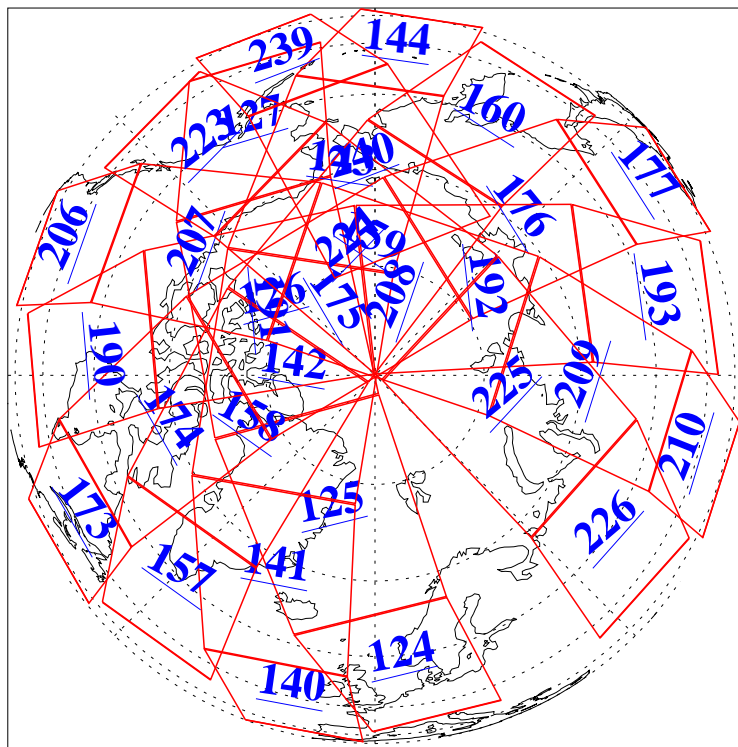

L1B Availability  
AMSU Granules: 240  
HSB Granules: 0  
AIRS Granules: 240

6 Jul 2013  
DoY 187  
Aqua Day 4081  
Granules: 1 to 120

Granules: 121 to 240

Legend: AMSU Available, HSB Available, AIRS Available

L1B Availability  
AMSU Granules: 240  
HSB Granules: 0  
AIRS Granules: 240

6 Jul 2013  
DoY 187  
Aqua Day 4081  
Ascending Granules

Descending Granules

Legend: AMSU Available, HSB Available, AIRS Available

L1B Availability  
 AMSU Granules: 240  
 HSB Granules: 0  
 AIRS Granules: 240

6 Jul 2013  
 DoY 187  
 Aqua Day 4081

Northern Hemisphere Granules

Southern Hemisphere Granules

Legend: AMSU Available, HSB Available, AIRS Available