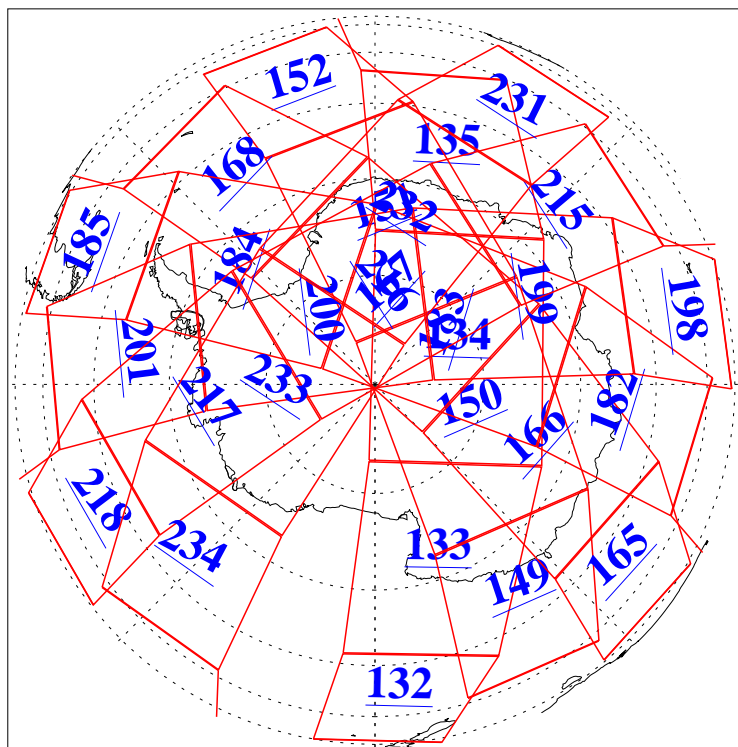

L1B Availability  
AMSU Granules: 240  
HSB Granules: 0  
AIRS Granules: 240

6 Jul 2013  
DoY 187  
Aqua Day 4081  
Granules: 1 to 120

Granules: 121 to 240

Legend: AMSU Available, HSB Available, AIRS Available

L1B Availability  
AMSU Granules: 240  
HSB Granules: 0  
AIRS Granules: 240

6 Jul 2013  
DoY 187  
Aqua Day 4081  
Ascending Granules

Descending Granules

Legend: AMSU Available, HSB Available, AIRS Available

L1B Availability  
 AMSU Granules: 240  
 HSB Granules: 0  
 AIRS Granules: 240

6 Jul 2013  
 DoY 187  
 Aqua Day 4081

Northern Hemisphere Granules

Southern Hemisphere Granules

Legend: AMSU Available, HSB Available, AIRS Available