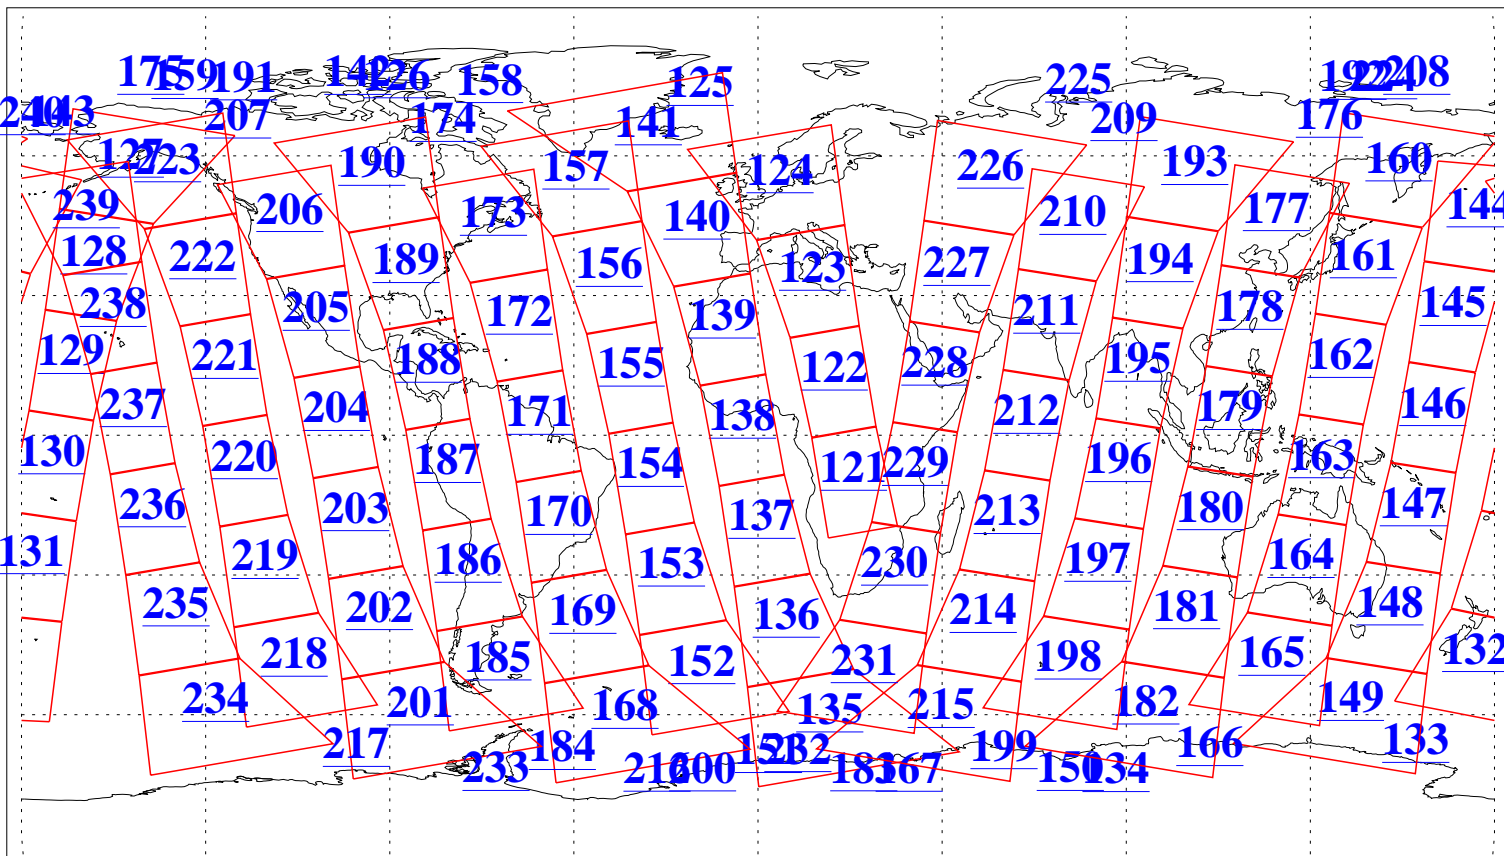

L1B Availability  
AMSU Granules: 240  
HSB Granules: 0  
AIRS Granules: 240

6 Jul 2013  
DoY 187  
Aqua Day 4081  
Granules: 1 to 120

Granules: 121 to 240

Legend: AMSU Available, HSB Available, AIRS Available

L1B Availability  
AMSU Granules: 240  
HSB Granules: 0  
AIRS Granules: 240

6 Jul 2013  
DoY 187  
Aqua Day 4081  
Ascending Granules

Descending Granules

Legend: AMSU Available, HSB Available, AIRS Available

L1B Availability  
 AMSU Granules: 240  
 HSB Granules: 0  
 AIRS Granules: 240

6 Jul 2013  
 DoY 187  
 Aqua Day 4081

Northern Hemisphere Granules

Southern Hemisphere Granules

Legend: AMSU Available, HSB Available, AIRS Available