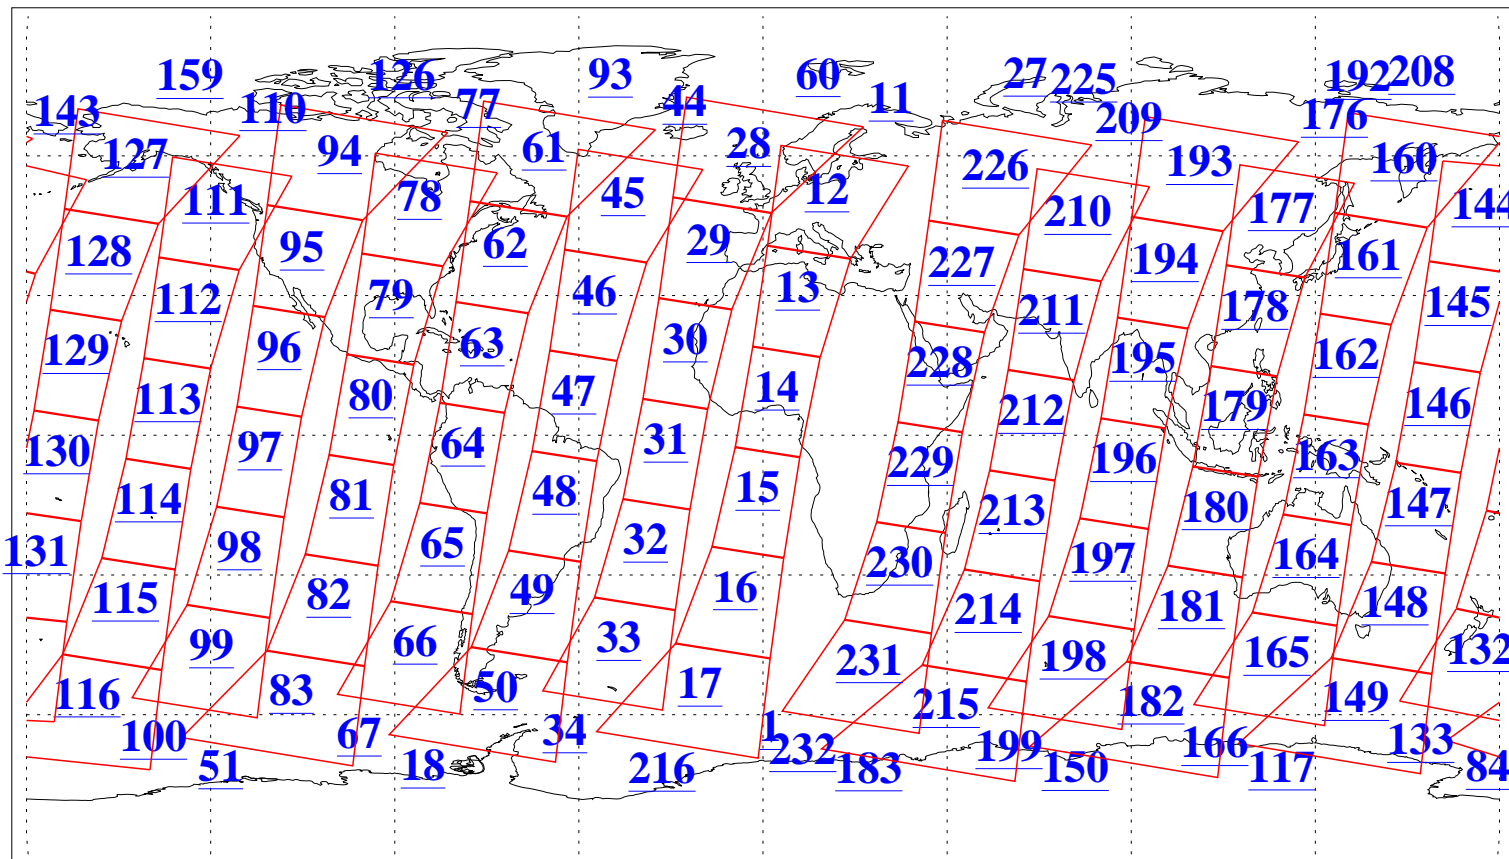

L1B Availability  
AMSU Granules: 240  
HSB Granules: 0  
AIRS Granules: 240

6 Jul 2013  
DoY 187  
Aqua Day 4081  
Granules: 1 to 120

Granules: 121 to 240

Legend: AMSU Available, HSB Available, AIRS Available

L1B Availability  
AMSU Granules: 240  
HSB Granules: 0  
AIRS Granules: 240

6 Jul 2013  
DoY 187  
Aqua Day 4081  
Ascending Granules

Descending Granules

Legend: AMSU Available, HSB Available, AIRS Available

L1B Availability  
 AMSU Granules: 240  
 HSB Granules: 0  
 AIRS Granules: 240

6 Jul 2013  
 DoY 187  
 Aqua Day 4081

Northern Hemisphere Granules

Southern Hemisphere Granules

Legend: AMSU Available, HSB Available, AIRS Available