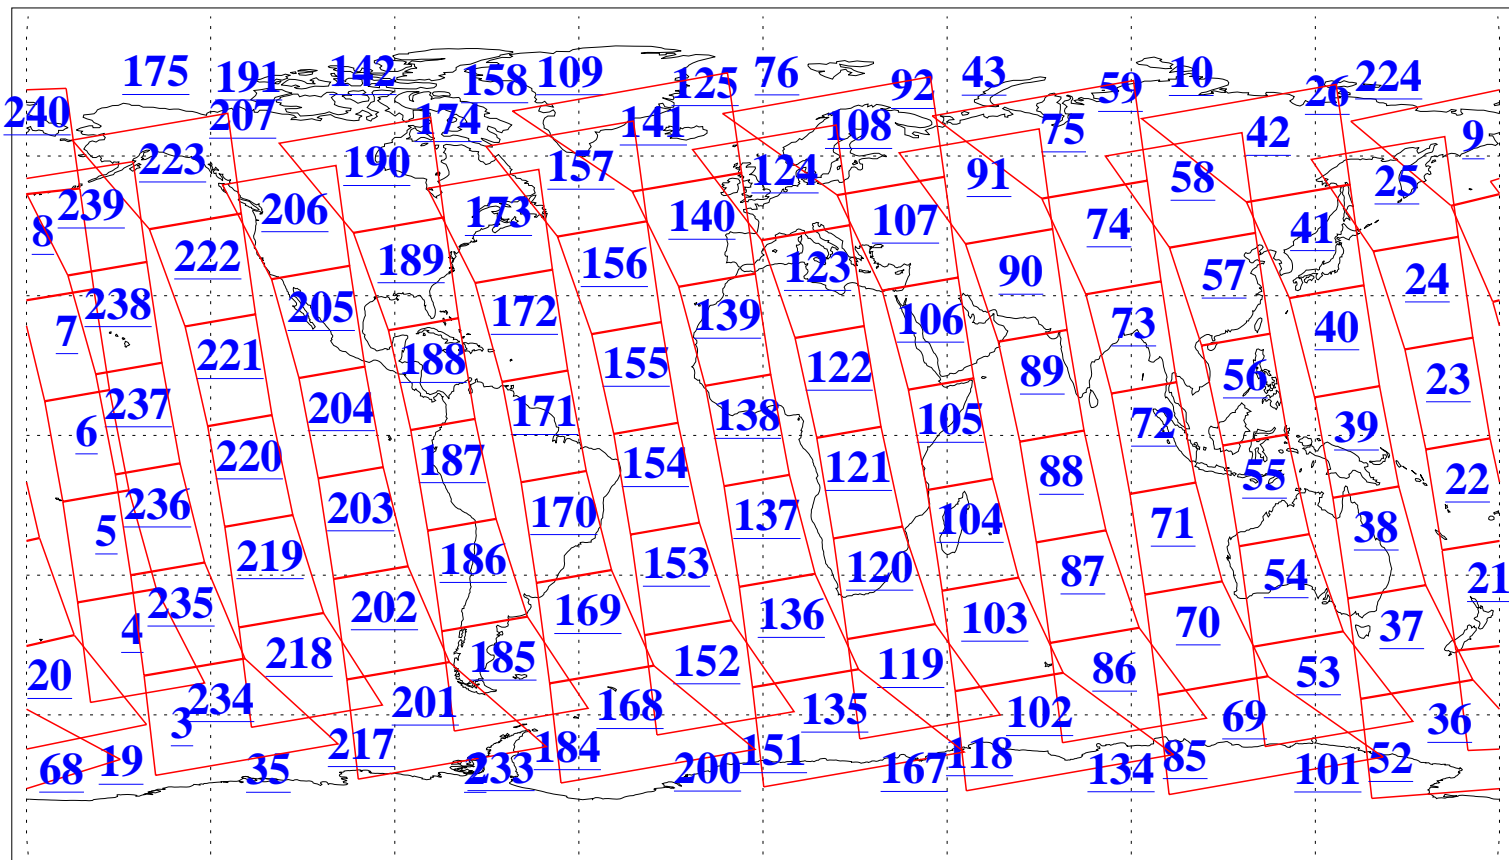

L1B Availability  
AMSU Granules: 240  
HSB Granules: 0  
AIRS Granules: 240

6 Jul 2013  
DoY 187  
Aqua Day 4081  
Granules: 1 to 120

Granules: 121 to 240

Legend: AMSU Available, HSB Available, AIRS Available

L1B Availability  
AMSU Granules: 240  
HSB Granules: 0  
AIRS Granules: 240

6 Jul 2013  
DoY 187  
Aqua Day 4081  
Ascending Granules

Descending Granules

Legend: AMSU Available, HSB Available, AIRS Available

L1B Availability  
 AMSU Granules: 240  
 HSB Granules: 0  
 AIRS Granules: 240

6 Jul 2013  
 DoY 187  
 Aqua Day 4081

Northern Hemisphere Granules

Southern Hemisphere Granules

Legend: AMSU Available, HSB Available, AIRS Available