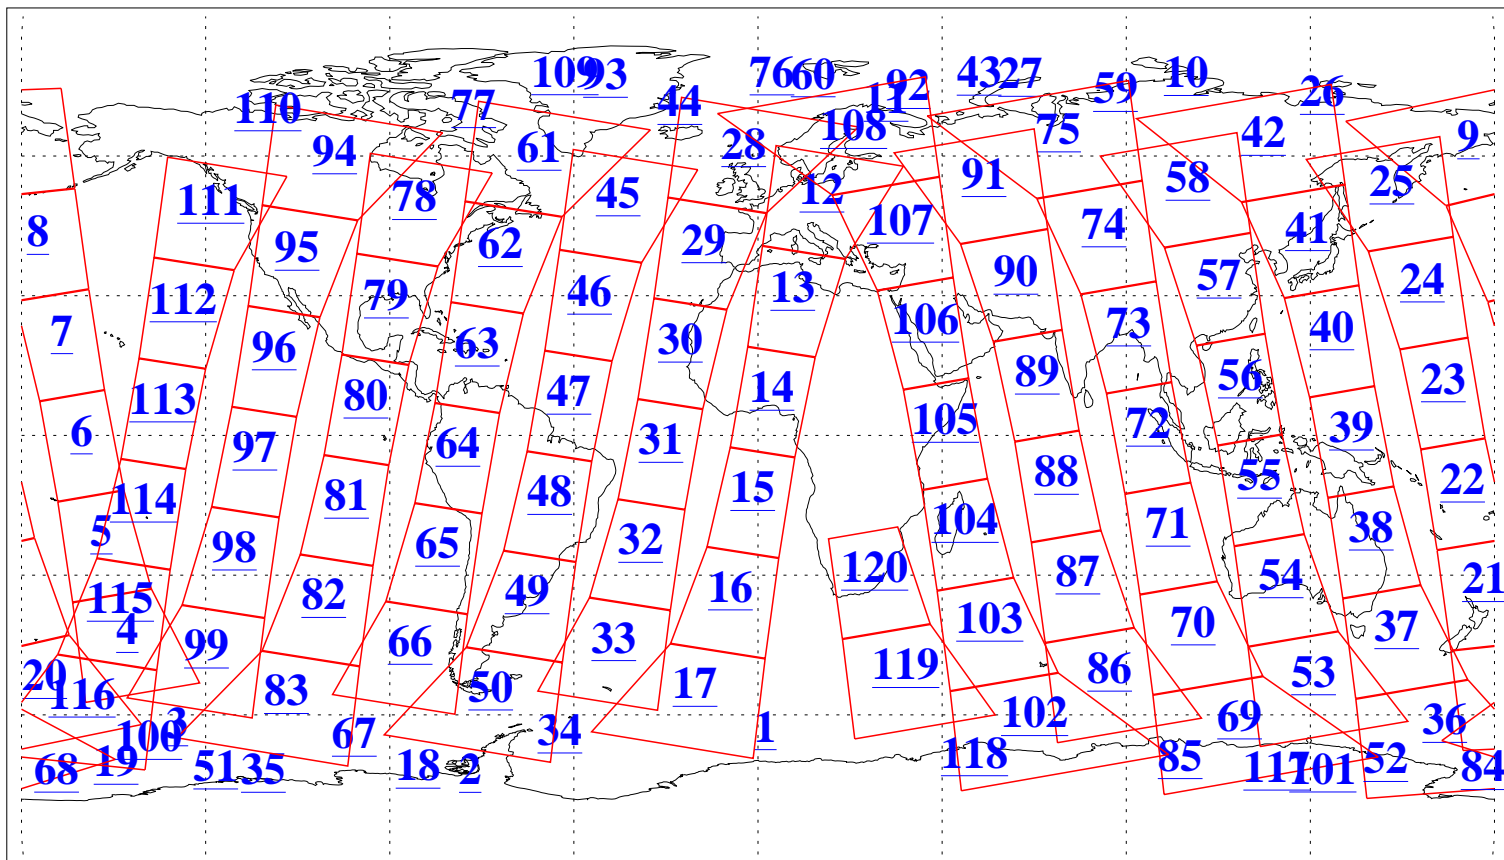

L1B Availability  
AMSU Granules: 240  
HSB Granules: 0  
AIRS Granules: 240

6 Jul 2013  
DoY 187  
Aqua Day 4081  
Granules: 1 to 120

Granules: 121 to 240

Legend: AMSU Available, HSB Available, AIRS Available

L1B Availability  
AMSU Granules: 240  
HSB Granules: 0  
AIRS Granules: 240

6 Jul 2013  
DoY 187  
Aqua Day 4081  
Ascending Granules

Descending Granules

Legend: AMSU Available, HSB Available, AIRS Available

L1B Availability  
 AMSU Granules: 240  
 HSB Granules: 0  
 AIRS Granules: 240

6 Jul 2013  
 DoY 187  
 Aqua Day 4081

Northern Hemisphere Granules

Southern Hemisphere Granules

Legend: AMSU Available, HSB Available, AIRS Available