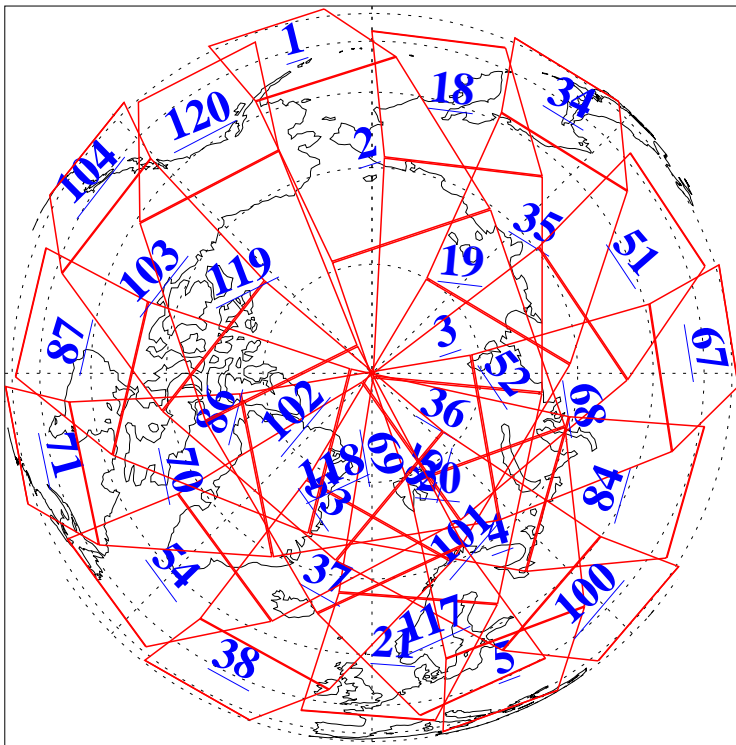

L1B Availability
AMSU Granules: 240
HSB Granules: 0
AIRS Granules: 240

5 Jul 2013
DoY 186
Aqua Day 4080
Granules: 1 to 120

Granules: 121 to 240

Legend: AMSU Available, HSB Available, AIRS Available

L1B Availability
AMSU Granules: 240
HSB Granules: 0
AIRS Granules: 240

5 Jul 2013
DoY 186
Aqua Day 4080

Ascending Granules

Descending Granules

Legend: AMSU Available, HSB Available, AIRS Available

L1B Availability
AMSU Granules: 240
HSB Granules: 0
AIRS Granules: 240

5 Jul 2013
DoY 186
Aqua Day 4080

Northern Hemisphere Granules

Southern Hemisphere Granules

Legend: AMSU Available, HSB Available, AIRS Available