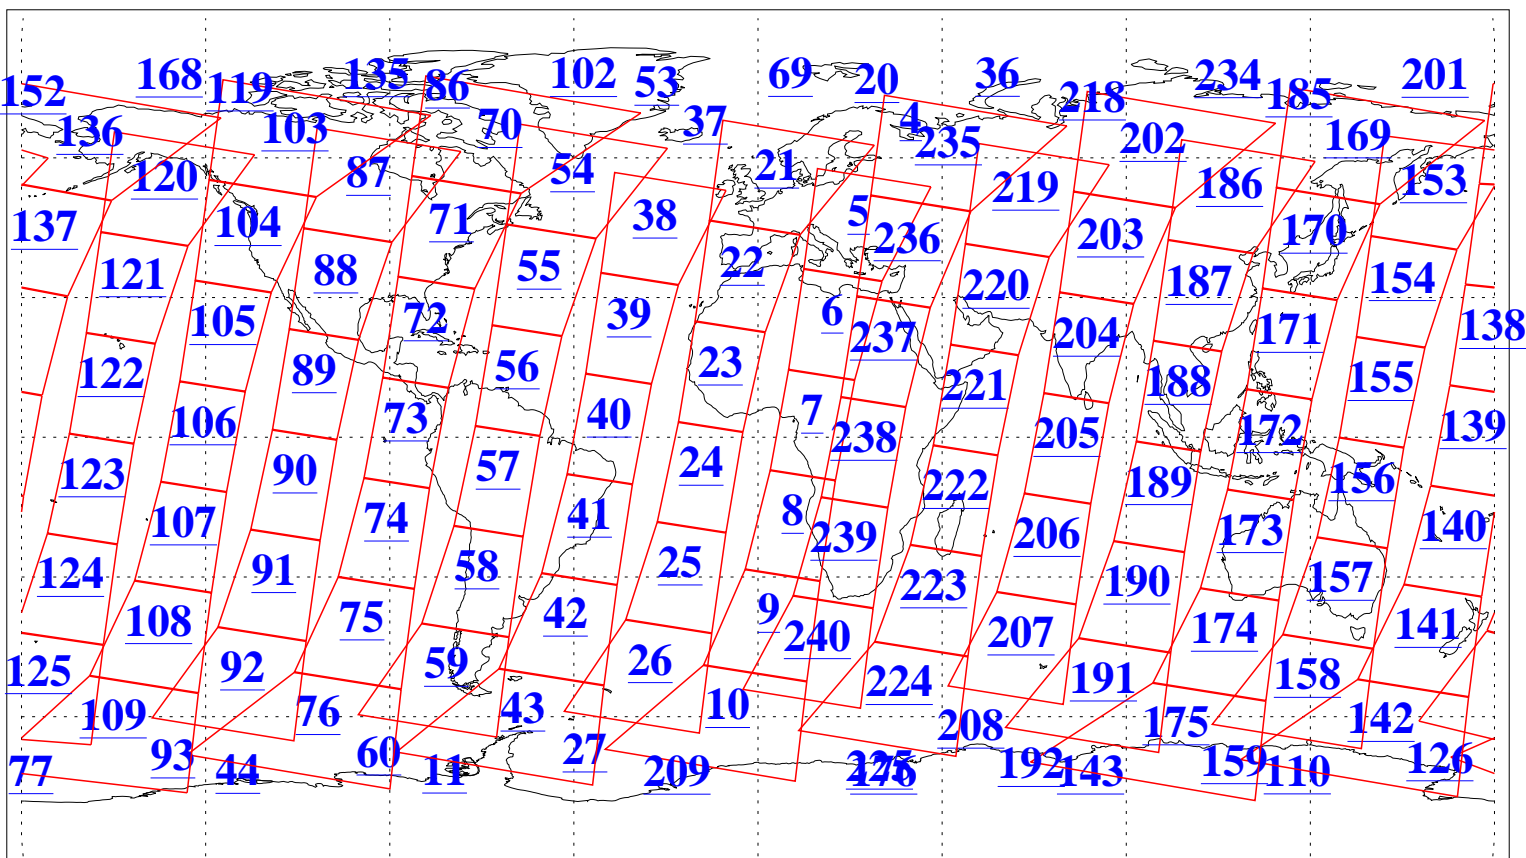

L1B Availability
AMSU Granules: 240
HSB Granules: 0
AIRS Granules: 240

5 Jul 2013
DoY 186
Aqua Day 4080
Granules: 1 to 120

Granules: 121 to 240

Legend: AMSU Available, HSB Available, AIRS Available

L1B Availability
AMSU Granules: 240
HSB Granules: 0
AIRS Granules: 240

5 Jul 2013
DoY 186
Aqua Day 4080

Ascending Granules

Descending Granules

Legend: AMSU Available, HSB Available, AIRS Available

L1B Availability
AMSU Granules: 240
HSB Granules: 0
AIRS Granules: 240

5 Jul 2013
DoY 186
Aqua Day 4080