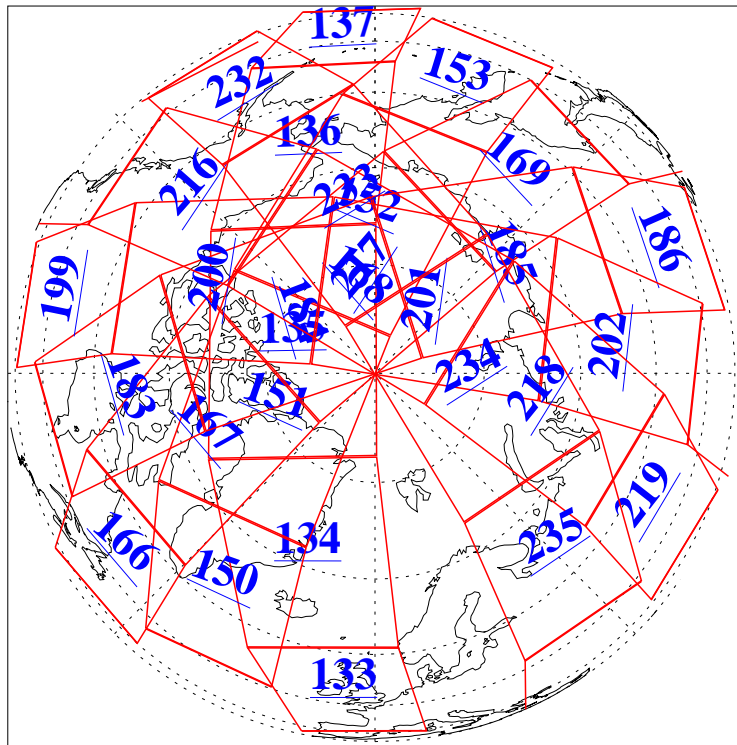

5 Jul 2013
DoY 186
Aqua Day 4080

Ascending Granules

Descending Granules

Legend: AMSU Available, HSB Available, AIRS Available

L1B Availability
AMSU Granules: 240
HSB Granules: 0
AIRS Granules: 240

5 Jul 2013
DoY 186
Aqua Day 4080

Northern Hemisphere Granules

Southern Hemisphere Granules

Legend: AMSU Available, HSB Available, AIRS Available