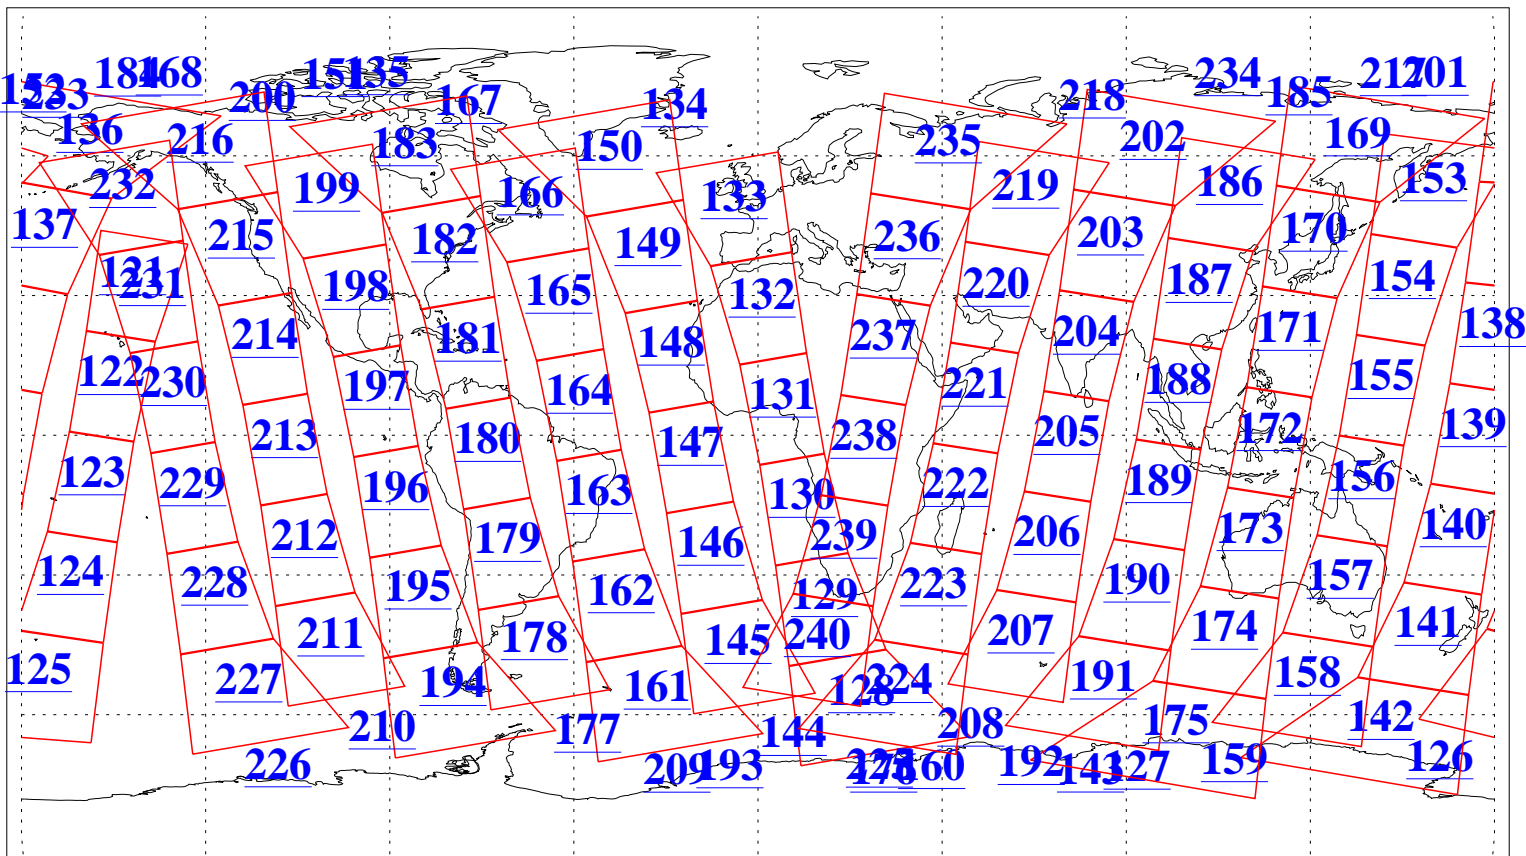

L1B Availability
AMSU Granules: 240
HSB Granules: 0
AIRS Granules: 240

5 Jul 2013
DoY 186
Aqua Day 4080
Granules: 1 to 120

Granules: 121 to 240

Legend: AMSU Available, HSB Available, AIRS Available

L1B Availability
AMSU Granules: 240
HSB Granules: 0
AIRS Granules: 240

5 Jul 2013
DoY 186
Aqua Day 4080

Ascending Granules

Descending Granules

Legend: AMSU Available, HSB Available, AIRS Available

L1B Availability
AMSU Granules: 240
HSB Granules: 0
AIRS Granules: 240

5 Jul 2013
DoY 186
Aqua Day 4080

Northern Hemisphere Granules

Southern Hemisphere Granules

Legend: AMSU Available, HSB Available, AIRS Available