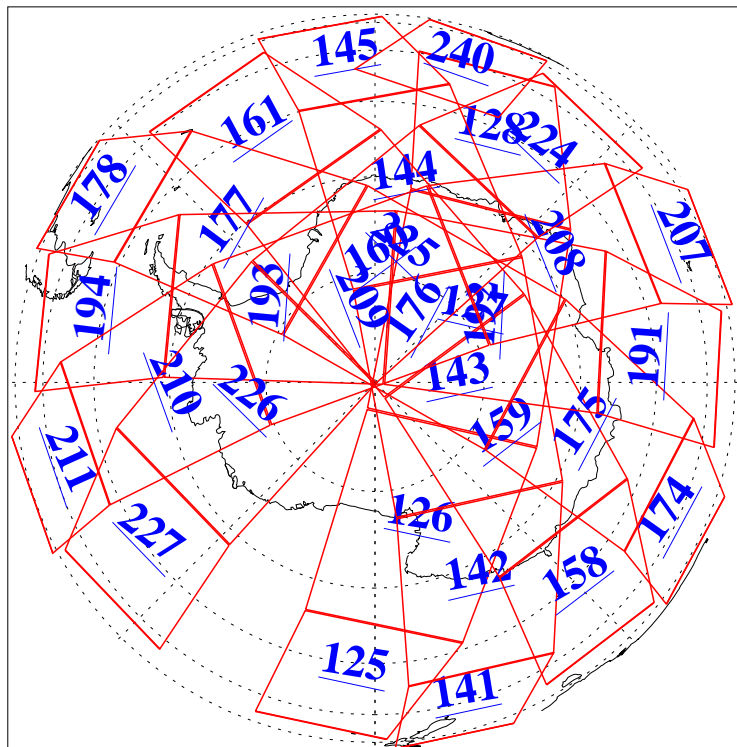

L1B Availability
AMSU Granules: 240
HSB Granules: 0
AIRS Granules: 240

5 Jul 2013
DoY 186
Aqua Day 4080
Granules: 1 to 120

Granules: 121 to 240

Legend: AMSU Available, HSB Available, AIRS Available

L1B Availability
AMSU Granules: 240
HSB Granules: 0
AIRS Granules: 240

5 Jul 2013
DoY 186
Aqua Day 4080

Ascending Granules

Descending Granules

Legend: AMSU Available, HSB Available, AIRS Available

L1B Availability
AMSU Granules: 240
HSB Granules: 0
AIRS Granules: 240

5 Jul 2013
DoY 186
Aqua Day 4080

Northern Hemisphere Granules

Southern Hemisphere Granules

Legend: AMSU Available, HSB Available, AIRS Available