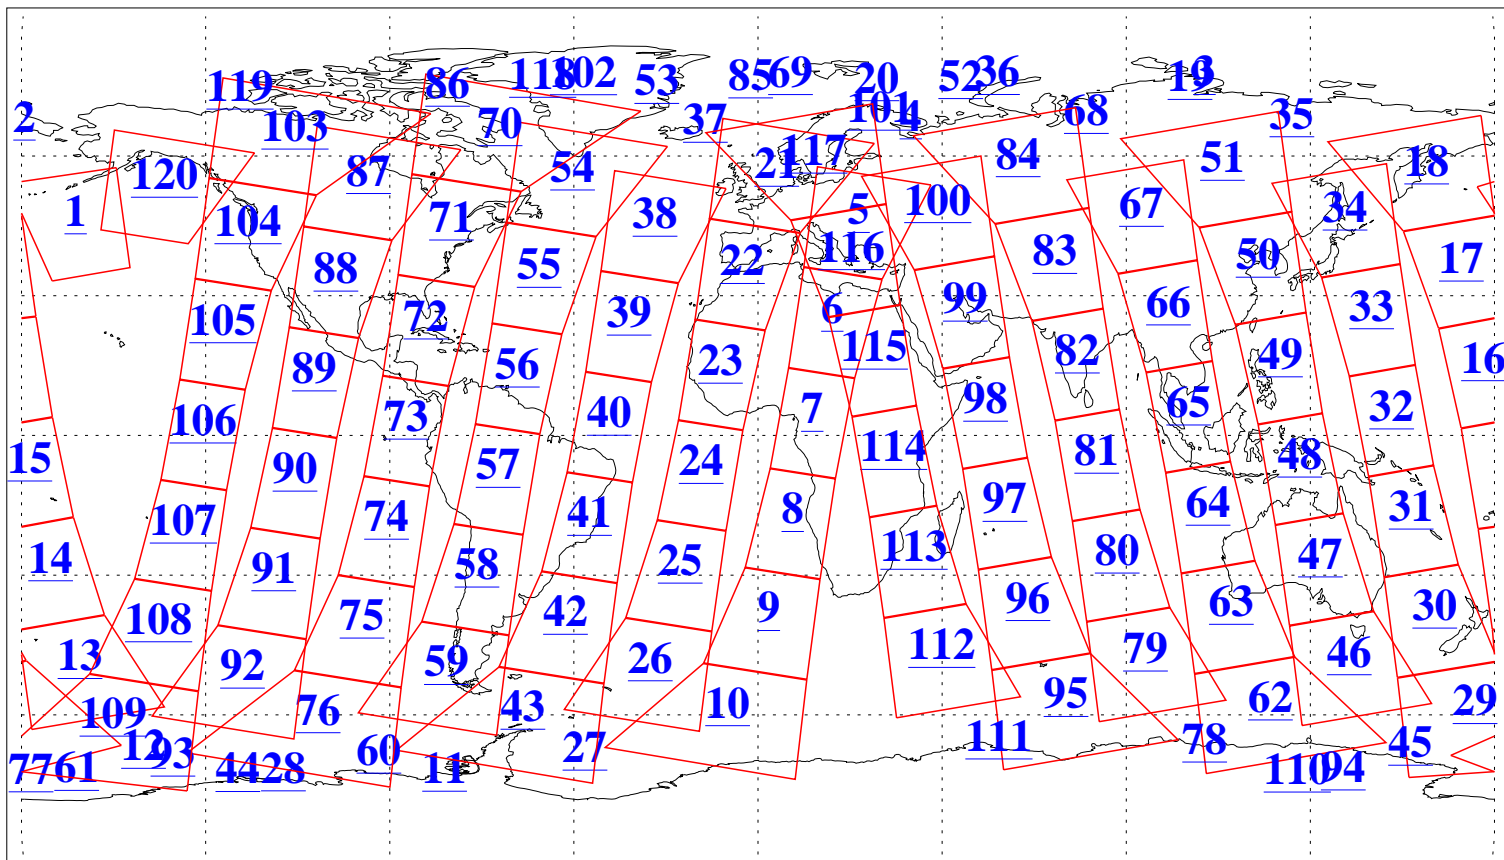

L1B Availability
AMSU Granules: 240
HSB Granules: 0
AIRS Granules: 240

5 Jul 2013
DoY 186
Aqua Day 4080
Granules: 1 to 120

Granules: 121 to 240

Legend: AMSU Available, HSB Available, AIRS Available

L1B Availability
AMSU Granules: 240
HSB Granules: 0
AIRS Granules: 240

5 Jul 2013
DoY 186
Aqua Day 4080

Ascending Granules

Descending Granules

Legend: AMSU Available, HSB Available, AIRS Available

L1B Availability
AMSU Granules: 240
HSB Granules: 0
AIRS Granules: 240

5 Jul 2013
DoY 186
Aqua Day 4080

Northern Hemisphere Granules

Southern Hemisphere Granules

Legend: AMSU Available, HSB Available, AIRS Available