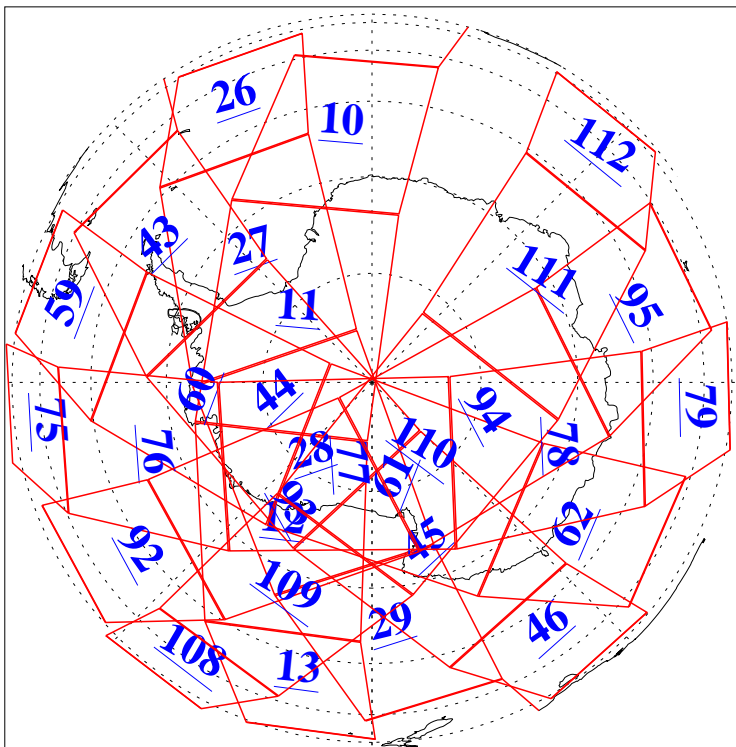

L1B Availability
AMSU Granules: 240
HSB Granules: 0
AIRS Granules: 240

5 Jul 2013
DoY 186
Aqua Day 4080
Granules: 1 to 120

Granules: 121 to 240

Legend: AMSU Available, HSB Available, AIRS Available

L1B Availability
AMSU Granules: 240
HSB Granules: 0
AIRS Granules: 240

5 Jul 2013
DoY 186
Aqua Day 4080

Ascending Granules

Descending Granules

Legend: AMSU Available, HSB Available, AIRS Available

L1B Availability
AMSU Granules: 240
HSB Granules: 0
AIRS Granules: 240

5 Jul 2013
DoY 186
Aqua Day 4080

Northern Hemisphere Granules

Southern Hemisphere Granules

Legend: AMSU Available, HSB Available, AIRS Available