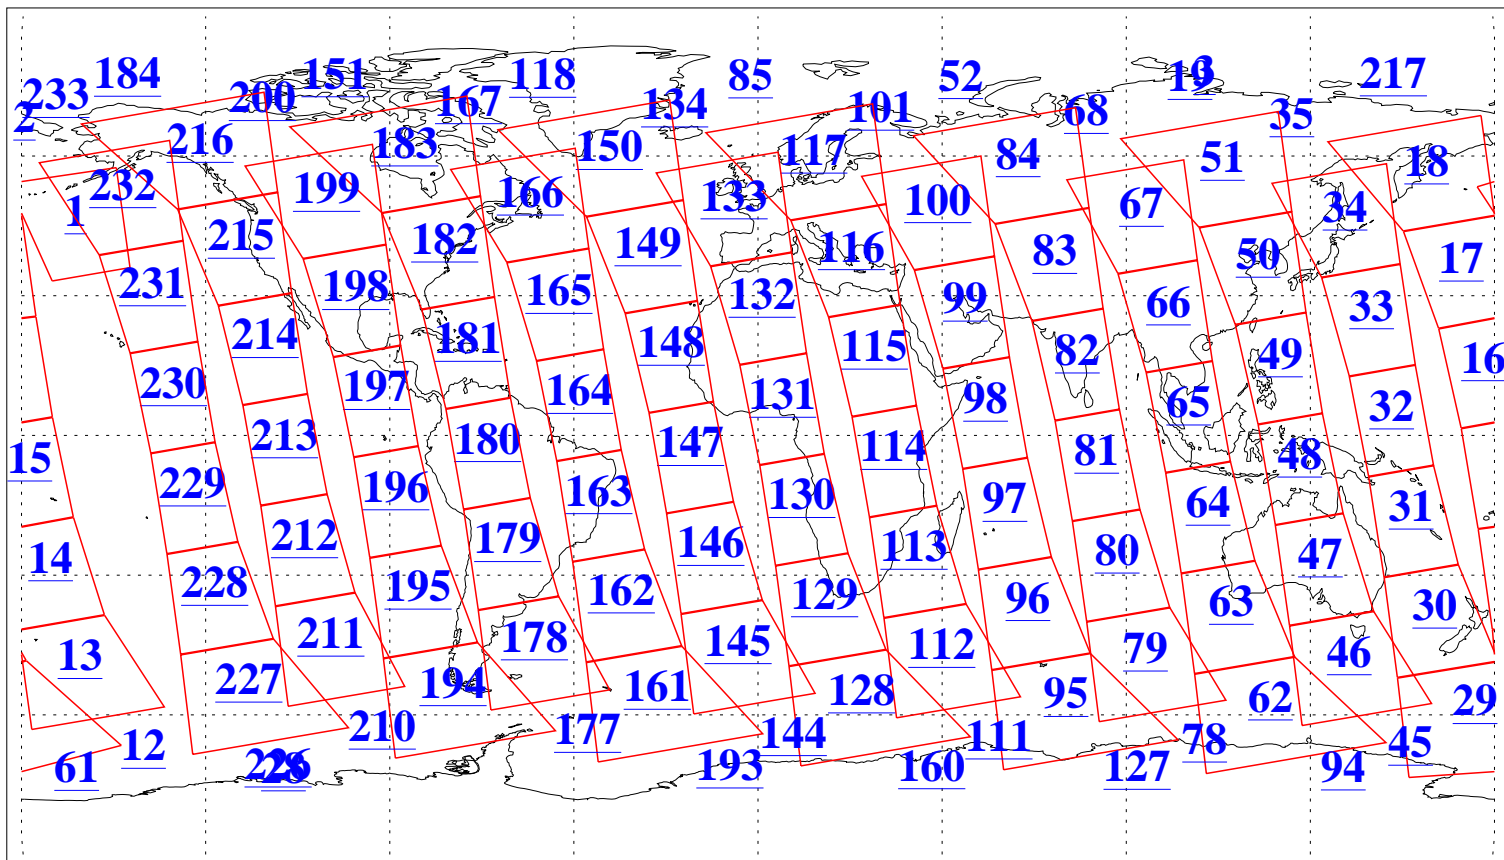

L1B Availability
AMSU Granules: 240
HSB Granules: 0
AIRS Granules: 240

5 Jul 2013
DoY 186
Aqua Day 4080
Granules: 1 to 120

Granules: 121 to 240

Legend: AMSU Available, HSB Available, AIRS Available

L1B Availability
AMSU Granules: 240
HSB Granules: 0
AIRS Granules: 240

5 Jul 2013
DoY 186
Aqua Day 4080

Ascending Granules

Descending Granules

Legend: AMSU Available, HSB Available, AIRS Available

L1B Availability
AMSU Granules: 240
HSB Granules: 0
AIRS Granules: 240

5 Jul 2013
DoY 186
Aqua Day 4080

Northern Hemisphere Granules

Southern Hemisphere Granules

Legend: AMSU Available, HSB Available, AIRS Available