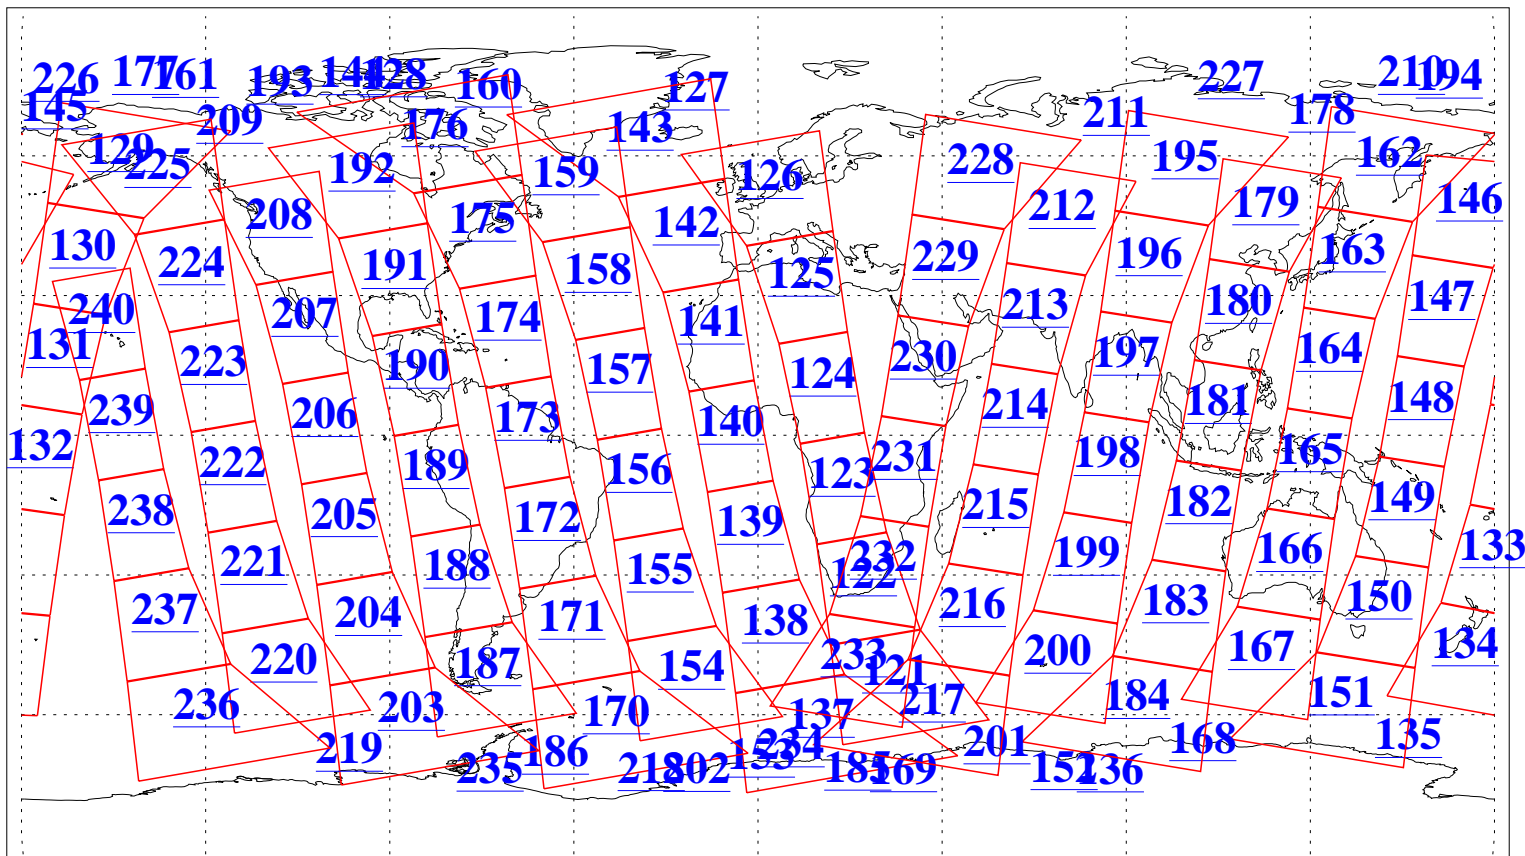

L1B Availability
AMSU Granules: 240
HSB Granules: 0
AIRS Granules: 240

4 Jul 2013
DoY 185
Aqua Day 4079
Granules: 1 to 120

Granules: 121 to 240

Legend: AMSU Available, HSB Available, AIRS Available

L1B Availability
AMSU Granules: 240
HSB Granules: 0
AIRS Granules: 240

4 Jul 2013
DoY 185
Aqua Day 4079

Ascending Granules

Descending Granules

Legend: AMSU Available, HSB Available, AIRS Available

L1B Availability
 AMSU Granules: 240
 HSB Granules: 0
 AIRS Granules: 240

4 Jul 2013
 DoY 185
 Aqua Day 4079

Northern Hemisphere Granules

Southern Hemisphere Granules

Legend: AMSU Available, HSB Available, AIRS Available