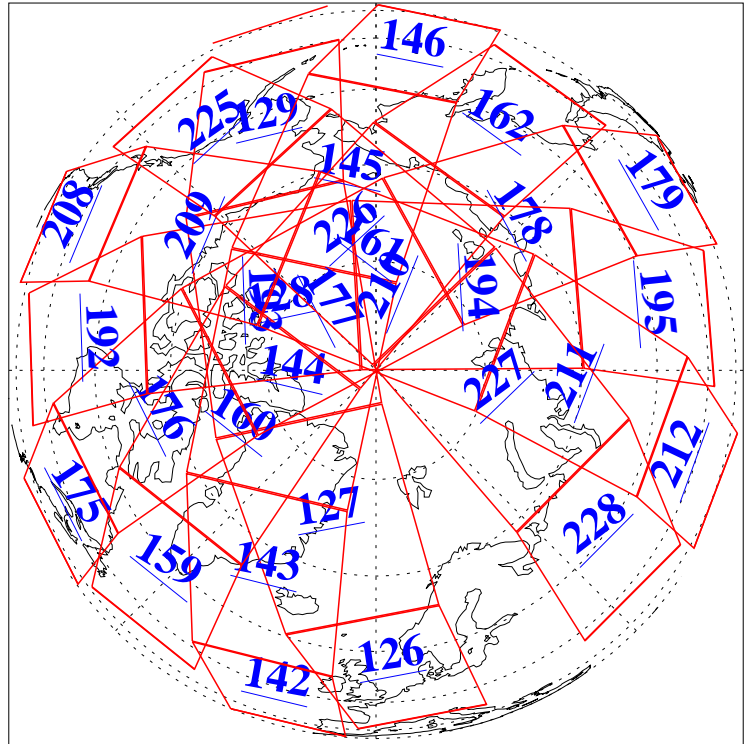

4 Jul 2013
DoY 185
Aqua Day 4079

Ascending Granules

Descending Granules

Legend: AMSU Available, HSB Available, AIRS Available

L1B Availability
 AMSU Granules: 240
 HSB Granules: 0
 AIRS Granules: 240

4 Jul 2013
 DoY 185
 Aqua Day 4079

Northern Hemisphere Granules

Southern Hemisphere Granules

Legend: AMSU Available, HSB Available, AIRS Available