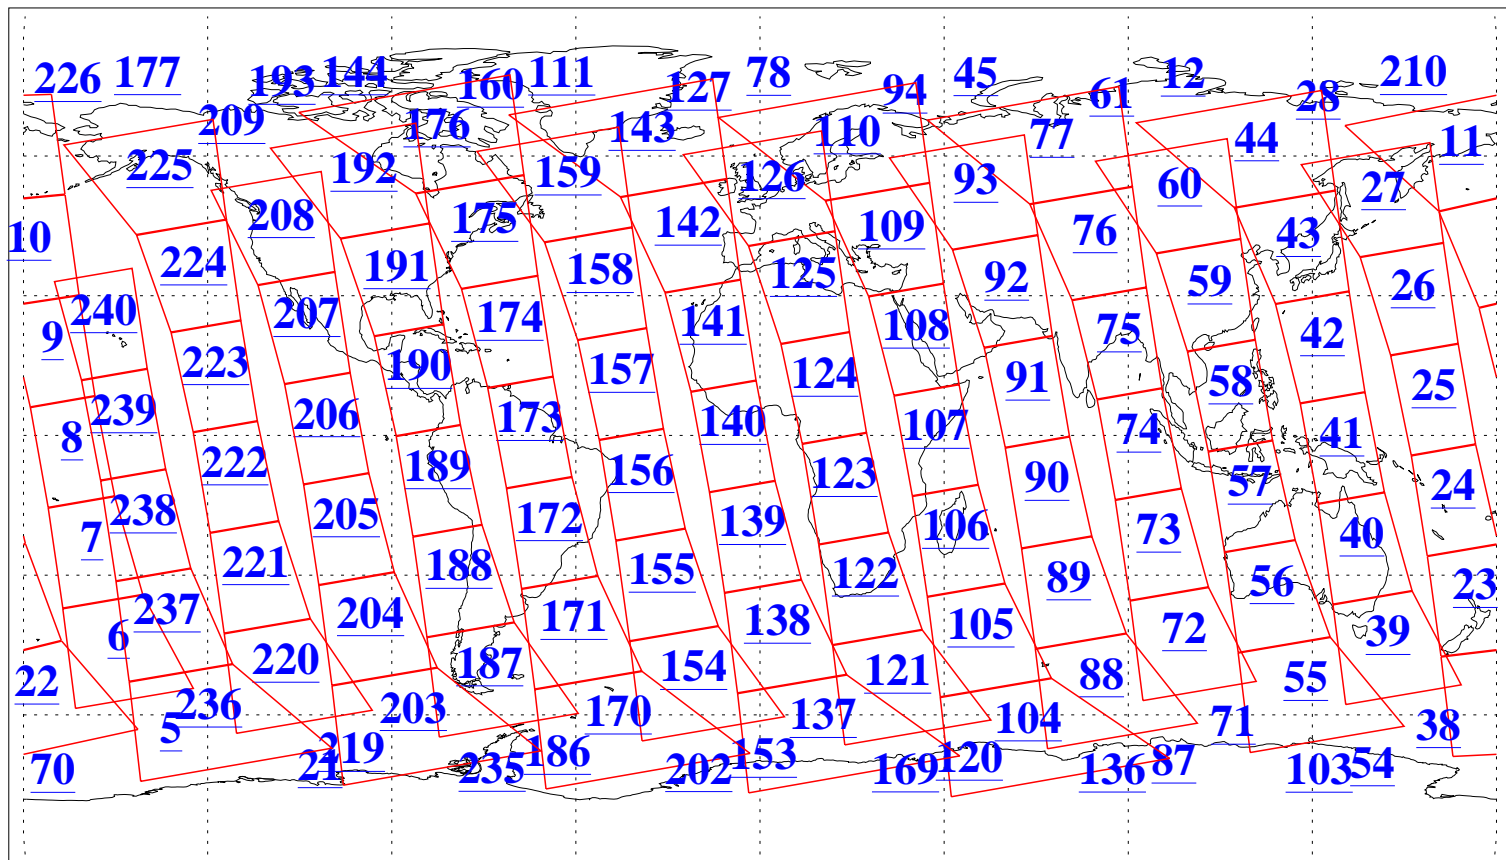

L1B Availability
AMSU Granules: 240
HSB Granules: 0
AIRS Granules: 240

4 Jul 2013
DoY 185
Aqua Day 4079
Granules: 1 to 120

Granules: 121 to 240

Legend: AMSU Available, HSB Available, AIRS Available

L1B Availability
AMSU Granules: 240
HSB Granules: 0
AIRS Granules: 240

4 Jul 2013
DoY 185
Aqua Day 4079

Ascending Granules

Descending Granules

Legend: AMSU Available, HSB Available, AIRS Available

L1B Availability
 AMSU Granules: 240
 HSB Granules: 0
 AIRS Granules: 240

4 Jul 2013
 DoY 185
 Aqua Day 4079

Northern Hemisphere Granules

Southern Hemisphere Granules

Legend: AMSU Available, HSB Available, AIRS Available