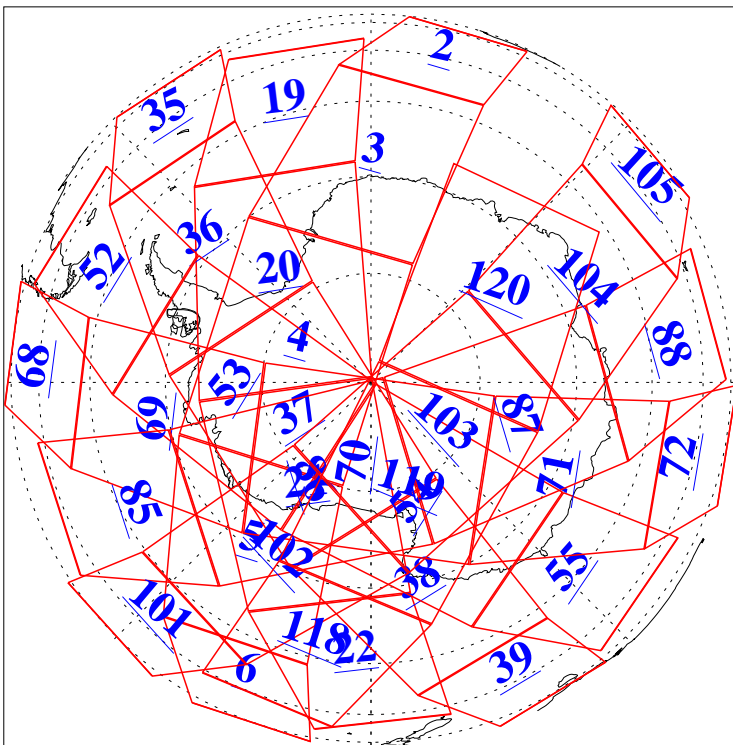

L1B Availability
AMSU Granules: 240
HSB Granules: 0
AIRS Granules: 240

4 Jul 2013
DoY 185
Aqua Day 4079
Granules: 1 to 120

Granules: 121 to 240

Legend: AMSU Available, HSB Available, AIRS Available

L1B Availability
AMSU Granules: 240
HSB Granules: 0
AIRS Granules: 240

4 Jul 2013
DoY 185
Aqua Day 4079

Ascending Granules

Descending Granules

Legend: AMSU Available, HSB Available, AIRS Available

L1B Availability
 AMSU Granules: 240
 HSB Granules: 0
 AIRS Granules: 240

4 Jul 2013
 DoY 185
 Aqua Day 4079

Northern Hemisphere Granules

Southern Hemisphere Granules

Legend: AMSU Available, HSB Available, AIRS Available