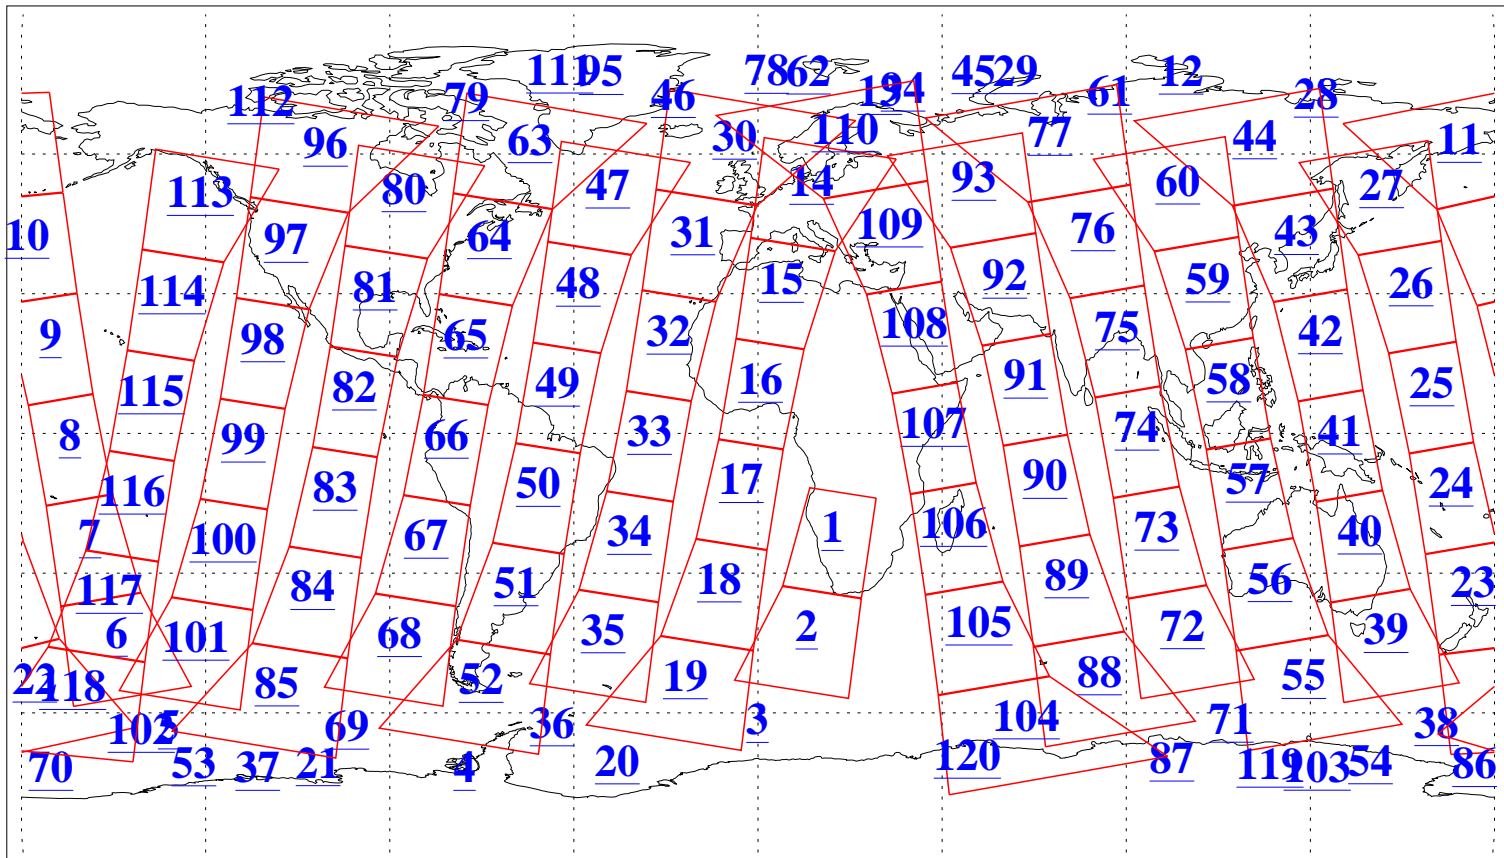

L1B Availability
AMSU Granules: 240
HSB Granules: 0
AIRS Granules: 240

4 Jul 2013
DoY 185
Aqua Day 4079
Granules: 1 to 120

Granules: 121 to 240

Legend: AMSU Available, HSB Available, AIRS Available

L1B Availability
AMSU Granules: 240
HSB Granules: 0
AIRS Granules: 240

4 Jul 2013
DoY 185
Aqua Day 4079

Ascending Granules

Descending Granules

Legend: AMSU Available, HSB Available, AIRS Available

L1B Availability
 AMSU Granules: 240
 HSB Granules: 0
 AIRS Granules: 240

4 Jul 2013
 DoY 185
 Aqua Day 4079

Northern Hemisphere Granules

Southern Hemisphere Granules

Legend: AMSU Available, HSB Available, AIRS Available