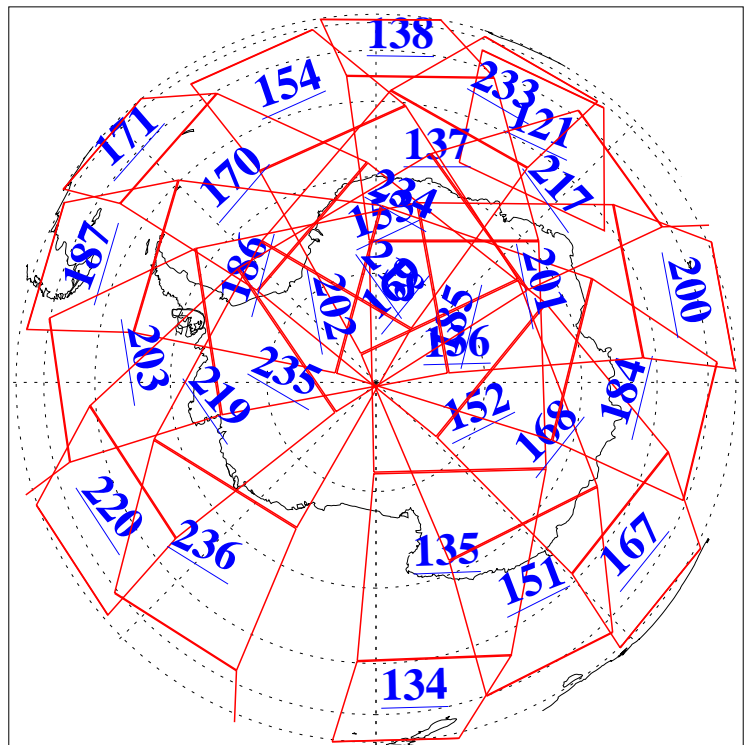

4 Jul 2013
DoY 185
Aqua Day 4079

Ascending Granules

Descending Granules

Legend: AMSU Available, HSB Available, AIRS Available

L1B Availability
 AMSU Granules: 240
 HSB Granules: 0
 AIRS Granules: 240

4 Jul 2013
 DoY 185
 Aqua Day 4079

Northern Hemisphere Granules

Southern Hemisphere Granules

Legend: AMSU Available, HSB Available, AIRS Available