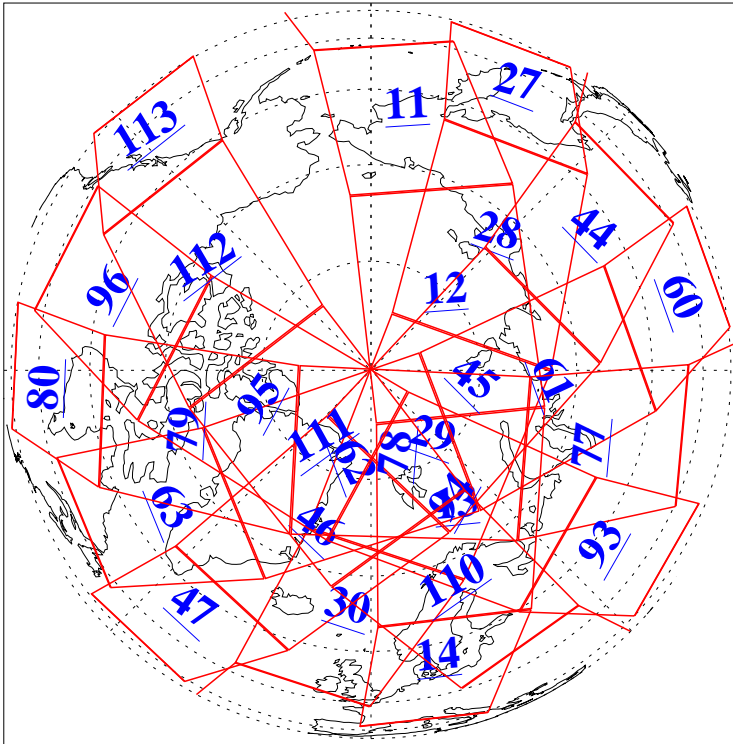

L1B Availability
AMSU Granules: 240
HSB Granules: 0
AIRS Granules: 240

4 Jul 2013
DoY 185
Aqua Day 4079
Granules: 1 to 120

Granules: 121 to 240

Legend: AMSU Available, HSB Available, AIRS Available

L1B Availability
AMSU Granules: 240
HSB Granules: 0
AIRS Granules: 240

4 Jul 2013
DoY 185
Aqua Day 4079

Ascending Granules

Descending Granules

Legend: AMSU Available, HSB Available, AIRS Available

L1B Availability
 AMSU Granules: 240
 HSB Granules: 0
 AIRS Granules: 240

4 Jul 2013
 DoY 185
 Aqua Day 4079

Northern Hemisphere Granules

Southern Hemisphere Granules

Legend: AMSU Available, HSB Available, AIRS Available