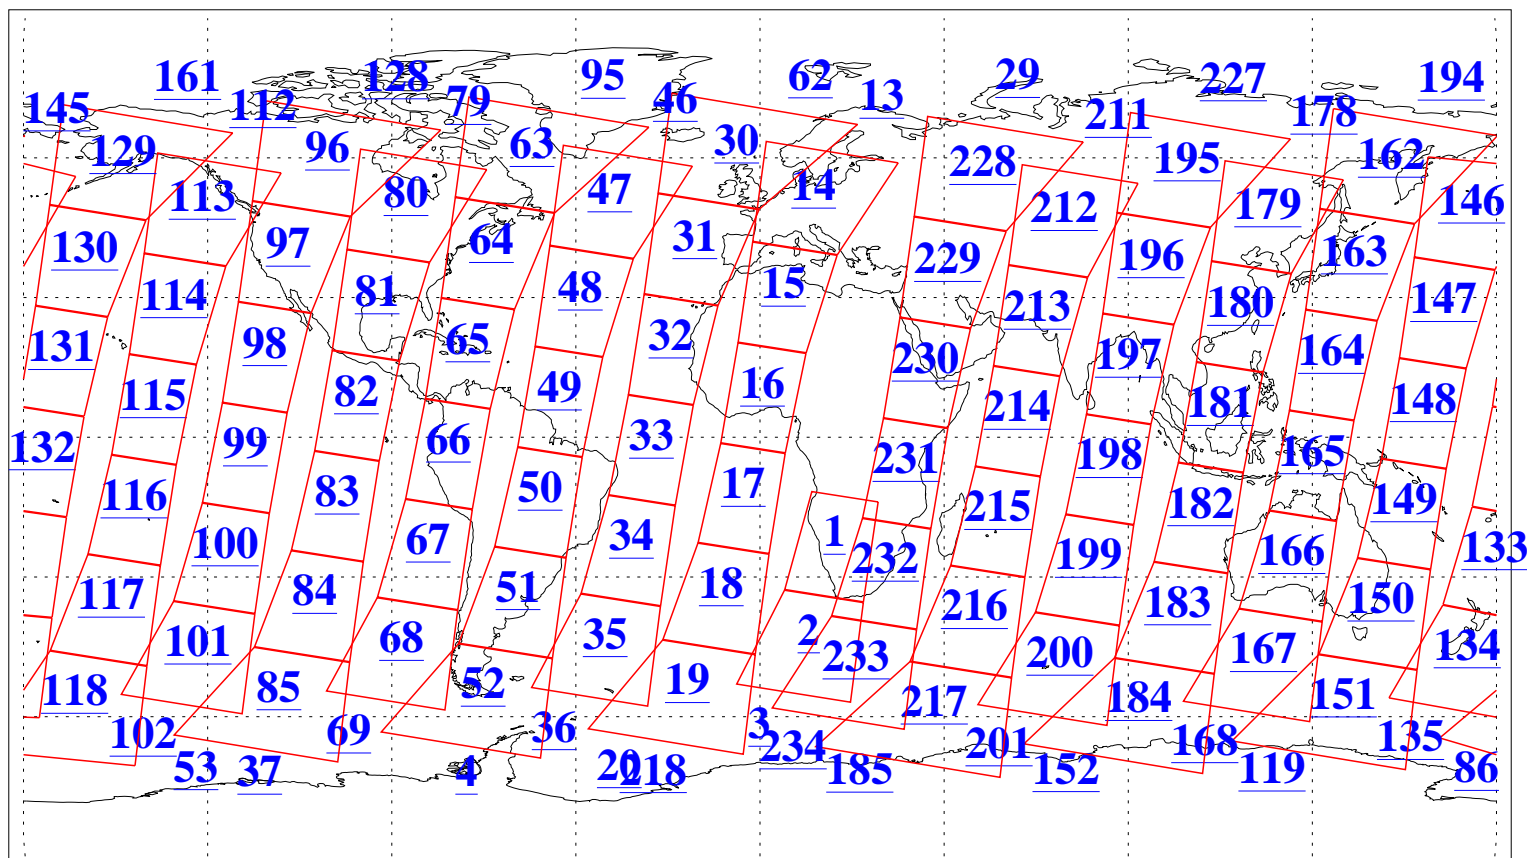

L1B Availability
AMSU Granules: 240
HSB Granules: 0
AIRS Granules: 240

4 Jul 2013
DoY 185
Aqua Day 4079
Granules: 1 to 120

Granules: 121 to 240

Legend: AMSU Available, HSB Available, AIRS Available

L1B Availability
AMSU Granules: 240
HSB Granules: 0
AIRS Granules: 240

4 Jul 2013
DoY 185
Aqua Day 4079

Ascending Granules

Descending Granules

Legend: AMSU Available, HSB Available, AIRS Available

L1B Availability
 AMSU Granules: 240
 HSB Granules: 0
 AIRS Granules: 240

4 Jul 2013
 DoY 185
 Aqua Day 4079

Northern Hemisphere Granules

Southern Hemisphere Granules

Legend: AMSU Available, HSB Available, AIRS Available