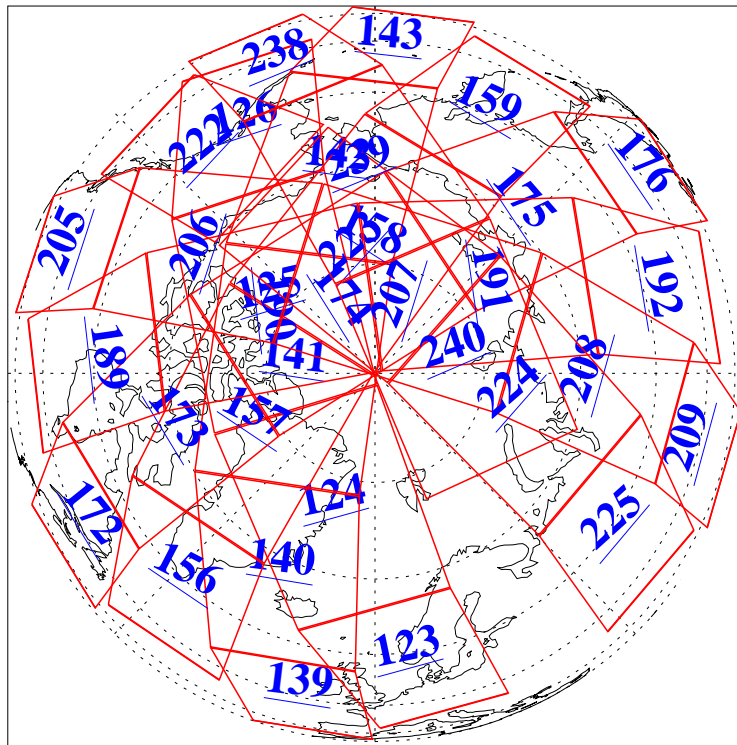

L1B Availability
AMSU Granules: 240
HSB Granules: 0
AIRS Granules: 240

29 Jun 2013
DoY 180
Aqua Day 4074
Granules: 1 to 120

Granules: 121 to 240

Legend: AMSU Available, HSB Available, AIRS Available

L1B Availability
AMSU Granules: 240
HSB Granules: 0
AIRS Granules: 240

29 Jun 2013
DoY 180
Aqua Day 4074
Ascending Granules

Descending Granules

Legend: AMSU Available, HSB Available, AIRS Available

L1B Availability
AMSU Granules: 240
HSB Granules: 0
AIRS Granules: 240

29 Jun 2013
DoY 180
Aqua Day 4074

Northern Hemisphere Granules

Southern Hemisphere Granules

Legend: AMSU Available, HSB Available, AIRS Available