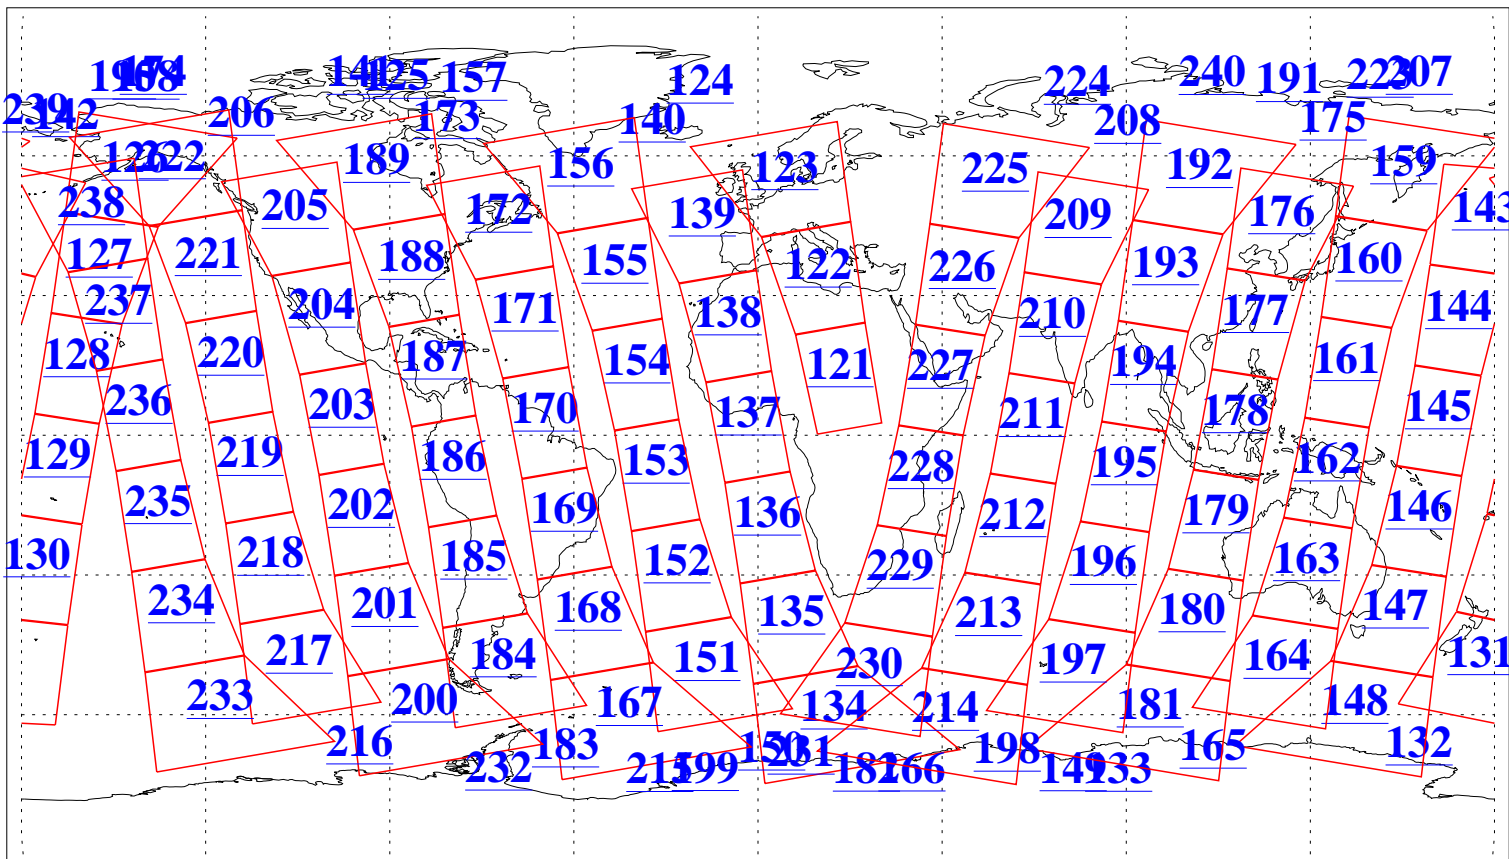

L1B Availability
AMSU Granules: 240
HSB Granules: 0
AIRS Granules: 240

29 Jun 2013
DoY 180
Aqua Day 4074
Granules: 1 to 120

Granules: 121 to 240

Legend: AMSU Available, HSB Available, AIRS Available

L1B Availability
AMSU Granules: 240
HSB Granules: 0
AIRS Granules: 240

29 Jun 2013
DoY 180
Aqua Day 4074
Ascending Granules

Descending Granules

Legend: AMSU Available, HSB Available, AIRS Available

L1B Availability
AMSU Granules: 240
HSB Granules: 0
AIRS Granules: 240

29 Jun 2013
DoY 180
Aqua Day 4074

Northern Hemisphere Granules

Southern Hemisphere Granules

Legend: AMSU Available, HSB Available, AIRS Available