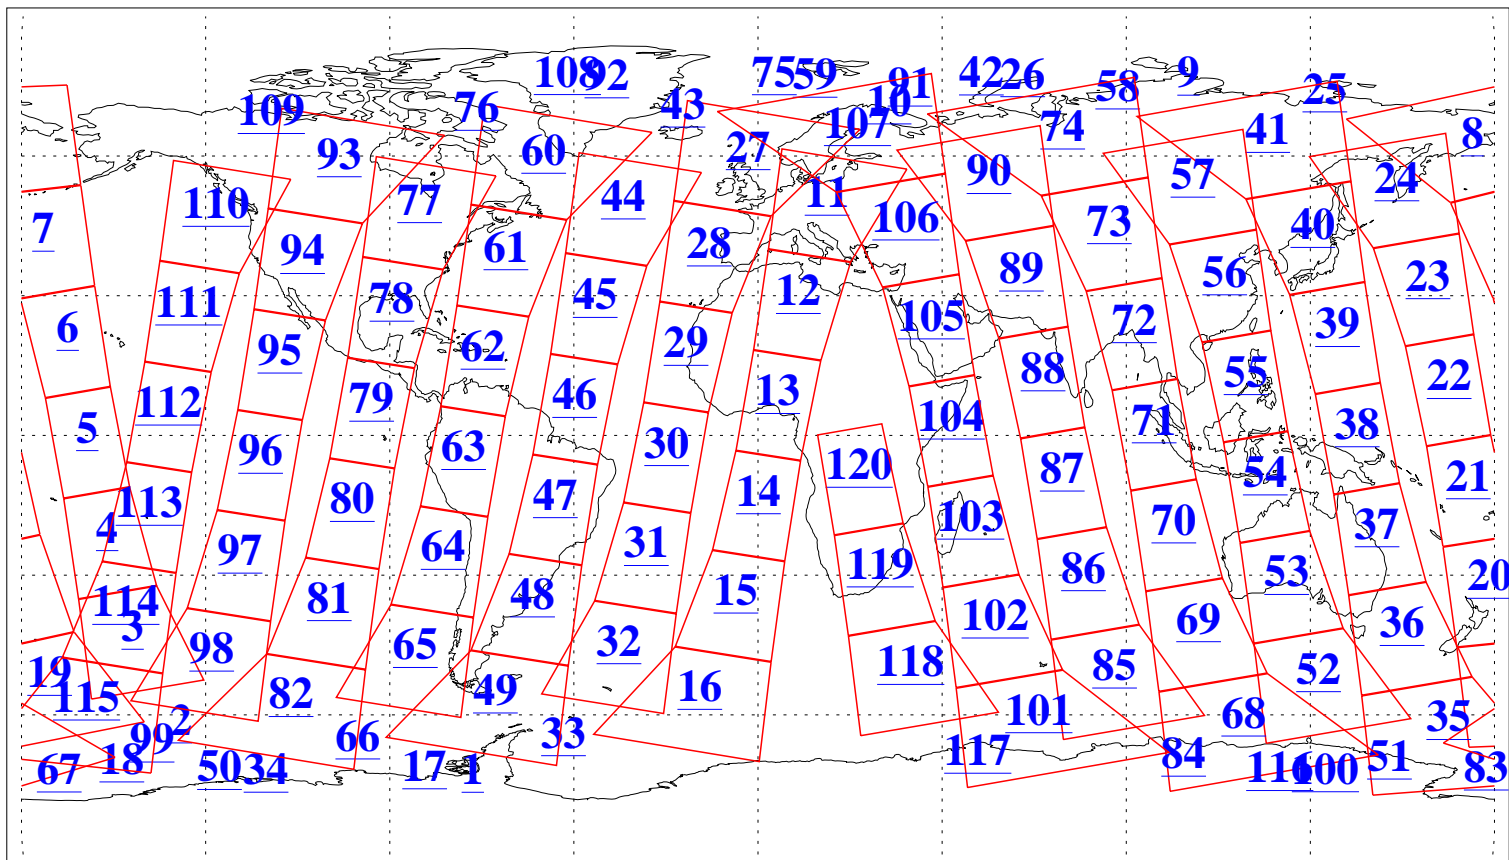

L1B Availability
AMSU Granules: 240
HSB Granules: 0
AIRS Granules: 240

29 Jun 2013
DoY 180
Aqua Day 4074
Granules: 1 to 120

Granules: 121 to 240

Legend: AMSU Available, HSB Available, AIRS Available

L1B Availability
AMSU Granules: 240
HSB Granules: 0
AIRS Granules: 240

29 Jun 2013
DoY 180
Aqua Day 4074
Ascending Granules

Descending Granules

Legend: AMSU Available, HSB Available, AIRS Available

L1B Availability
AMSU Granules: 240
HSB Granules: 0
AIRS Granules: 240

29 Jun 2013
DoY 180
Aqua Day 4074

Northern Hemisphere Granules

Southern Hemisphere Granules

Legend: AMSU Available, HSB Available, AIRS Available