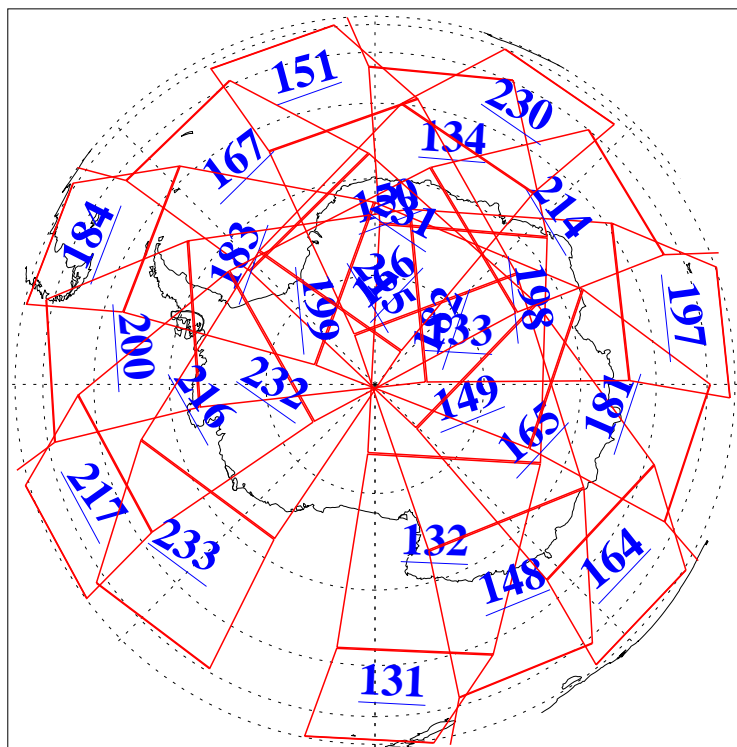

L1B Availability
AMSU Granules: 240
HSB Granules: 0
AIRS Granules: 240

29 Jun 2013
DoY 180
Aqua Day 4074
Granules: 1 to 120

Granules: 121 to 240

Legend: AMSU Available, HSB Available, AIRS Available

L1B Availability
AMSU Granules: 240
HSB Granules: 0
AIRS Granules: 240

29 Jun 2013
DoY 180
Aqua Day 4074
Ascending Granules

Descending Granules

Legend: AMSU Available, HSB Available, AIRS Available

L1B Availability
AMSU Granules: 240
HSB Granules: 0
AIRS Granules: 240

29 Jun 2013
DoY 180
Aqua Day 4074

Northern Hemisphere Granules

Southern Hemisphere Granules

Legend: AMSU Available, HSB Available, AIRS Available