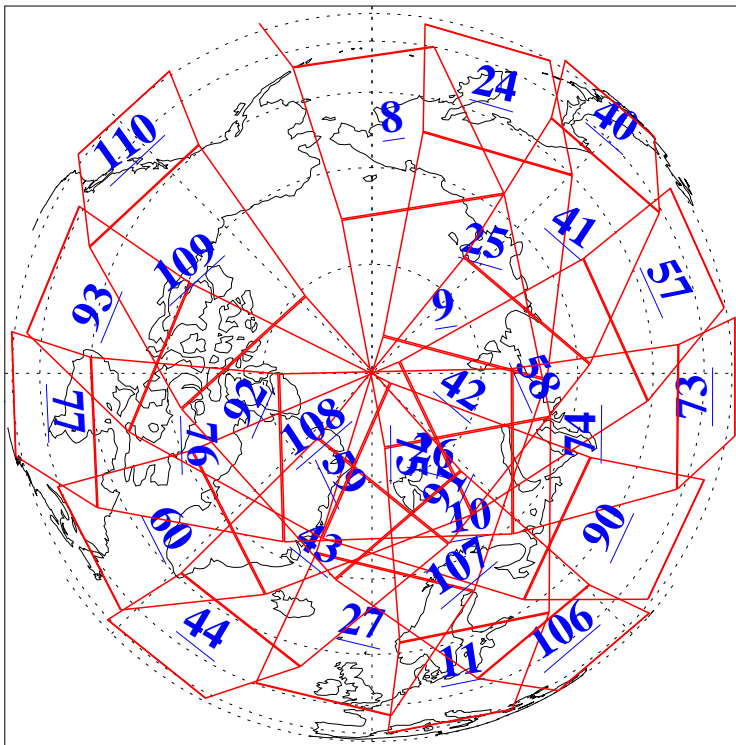

L1B Availability
AMSU Granules: 240
HSB Granules: 0
AIRS Granules: 240

29 Jun 2013
DoY 180
Aqua Day 4074
Granules: 1 to 120

Granules: 121 to 240

Legend: AMSU Available, HSB Available, AIRS Available

L1B Availability
AMSU Granules: 240
HSB Granules: 0
AIRS Granules: 240

29 Jun 2013
DoY 180
Aqua Day 4074
Ascending Granules

Descending Granules

Legend: AMSU Available, HSB Available, AIRS Available

L1B Availability
AMSU Granules: 240
HSB Granules: 0
AIRS Granules: 240

29 Jun 2013
DoY 180
Aqua Day 4074

Northern Hemisphere Granules

Southern Hemisphere Granules

Legend: AMSU Available, HSB Available, AIRS Available