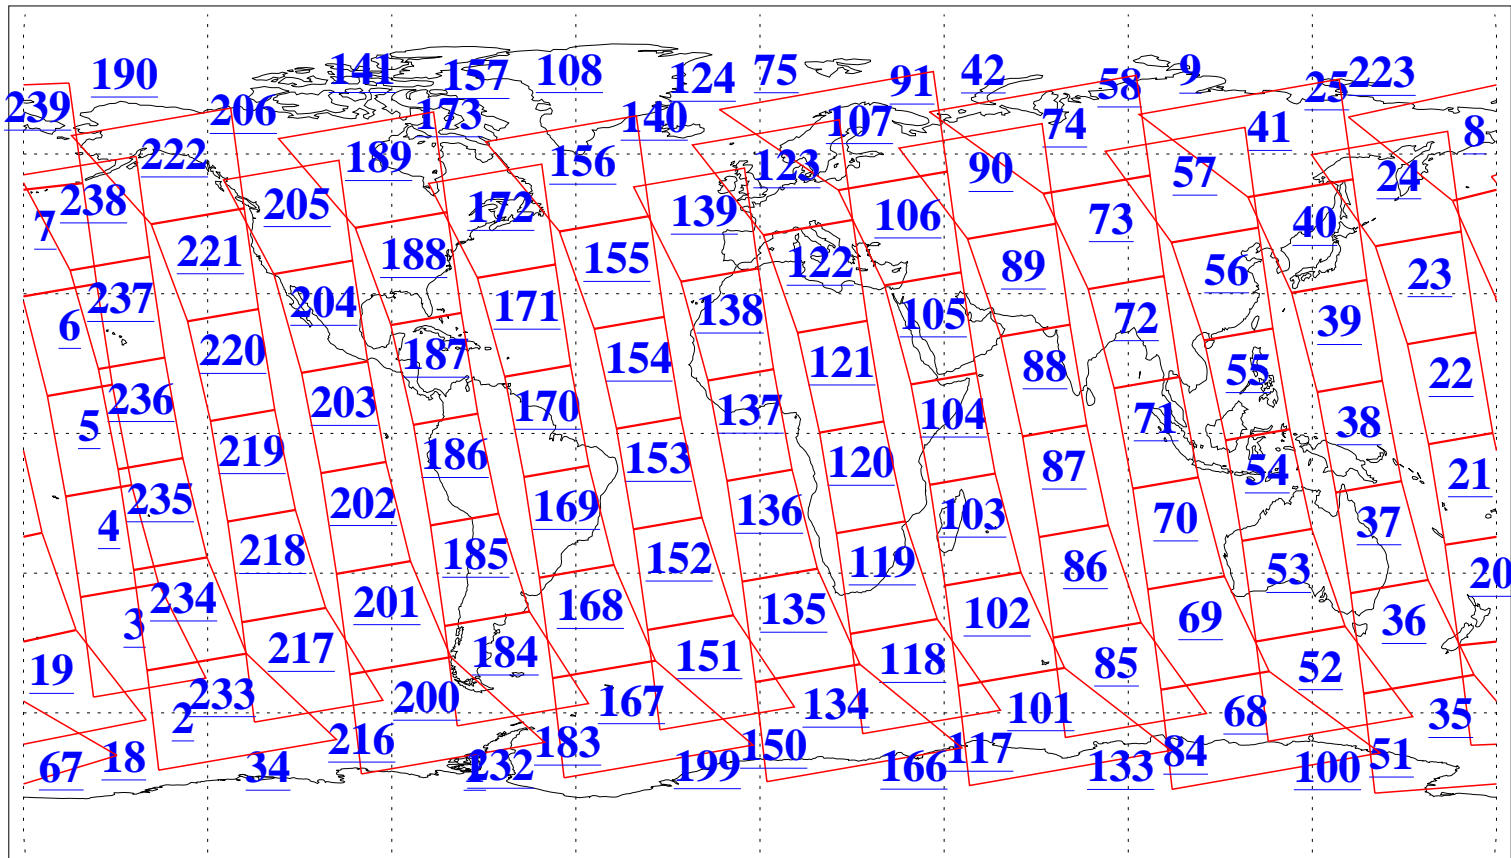

L1B Availability
AMSU Granules: 240
HSB Granules: 0
AIRS Granules: 240

29 Jun 2013
DoY 180
Aqua Day 4074
Granules: 1 to 120

Granules: 121 to 240

Legend: AMSU Available, HSB Available, AIRS Available

L1B Availability
AMSU Granules: 240
HSB Granules: 0
AIRS Granules: 240

29 Jun 2013
DoY 180
Aqua Day 4074
Ascending Granules

Descending Granules

Legend: AMSU Available, HSB Available, AIRS Available

L1B Availability
AMSU Granules: 240
HSB Granules: 0
AIRS Granules: 240

29 Jun 2013
DoY 180
Aqua Day 4074

Northern Hemisphere Granules

Southern Hemisphere Granules

Legend: AMSU Available, HSB Available, AIRS Available