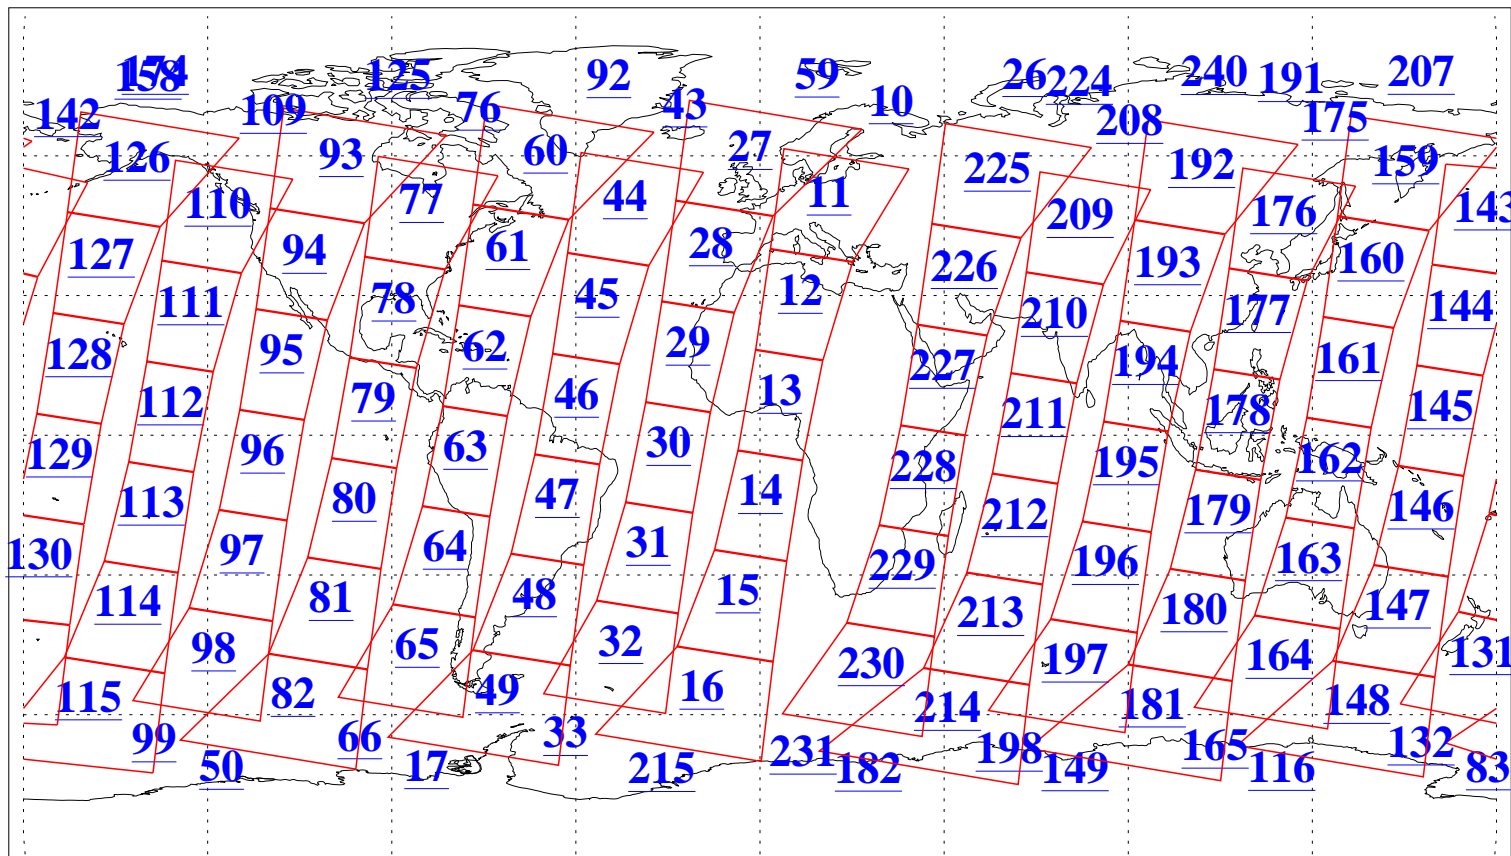

L1B Availability
AMSU Granules: 240
HSB Granules: 0
AIRS Granules: 240

29 Jun 2013
DoY 180
Aqua Day 4074
Granules: 1 to 120

Granules: 121 to 240

Legend: AMSU Available, HSB Available, AIRS Available

L1B Availability
AMSU Granules: 240
HSB Granules: 0
AIRS Granules: 240

29 Jun 2013
DoY 180
Aqua Day 4074
Ascending Granules

Descending Granules

Legend: AMSU Available, HSB Available, AIRS Available

L1B Availability
AMSU Granules: 240
HSB Granules: 0
AIRS Granules: 240

29 Jun 2013
DoY 180
Aqua Day 4074

Northern Hemisphere Granules

Southern Hemisphere Granules

Legend: AMSU Available, HSB Available, AIRS Available