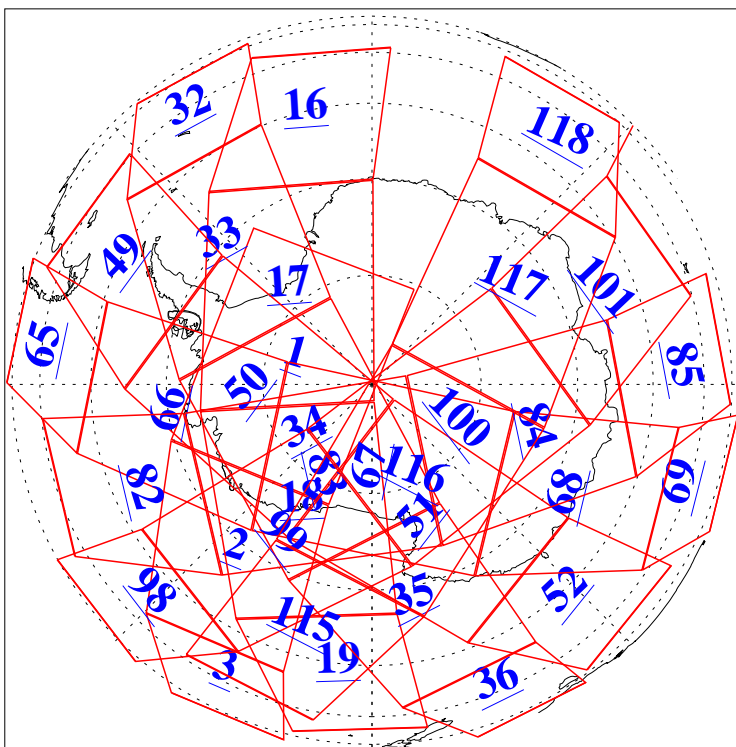

L1B Availability
AMSU Granules: 240
HSB Granules: 0
AIRS Granules: 240

29 Jun 2013
DoY 180
Aqua Day 4074
Granules: 1 to 120

Granules: 121 to 240

Legend: AMSU Available, HSB Available, AIRS Available

L1B Availability
AMSU Granules: 240
HSB Granules: 0
AIRS Granules: 240

29 Jun 2013
DoY 180
Aqua Day 4074
Ascending Granules

Descending Granules

Legend: AMSU Available, HSB Available, AIRS Available

L1B Availability
AMSU Granules: 240
HSB Granules: 0
AIRS Granules: 240

29 Jun 2013
DoY 180
Aqua Day 4074

Northern Hemisphere Granules

Southern Hemisphere Granules

Legend: AMSU Available, HSB Available, AIRS Available