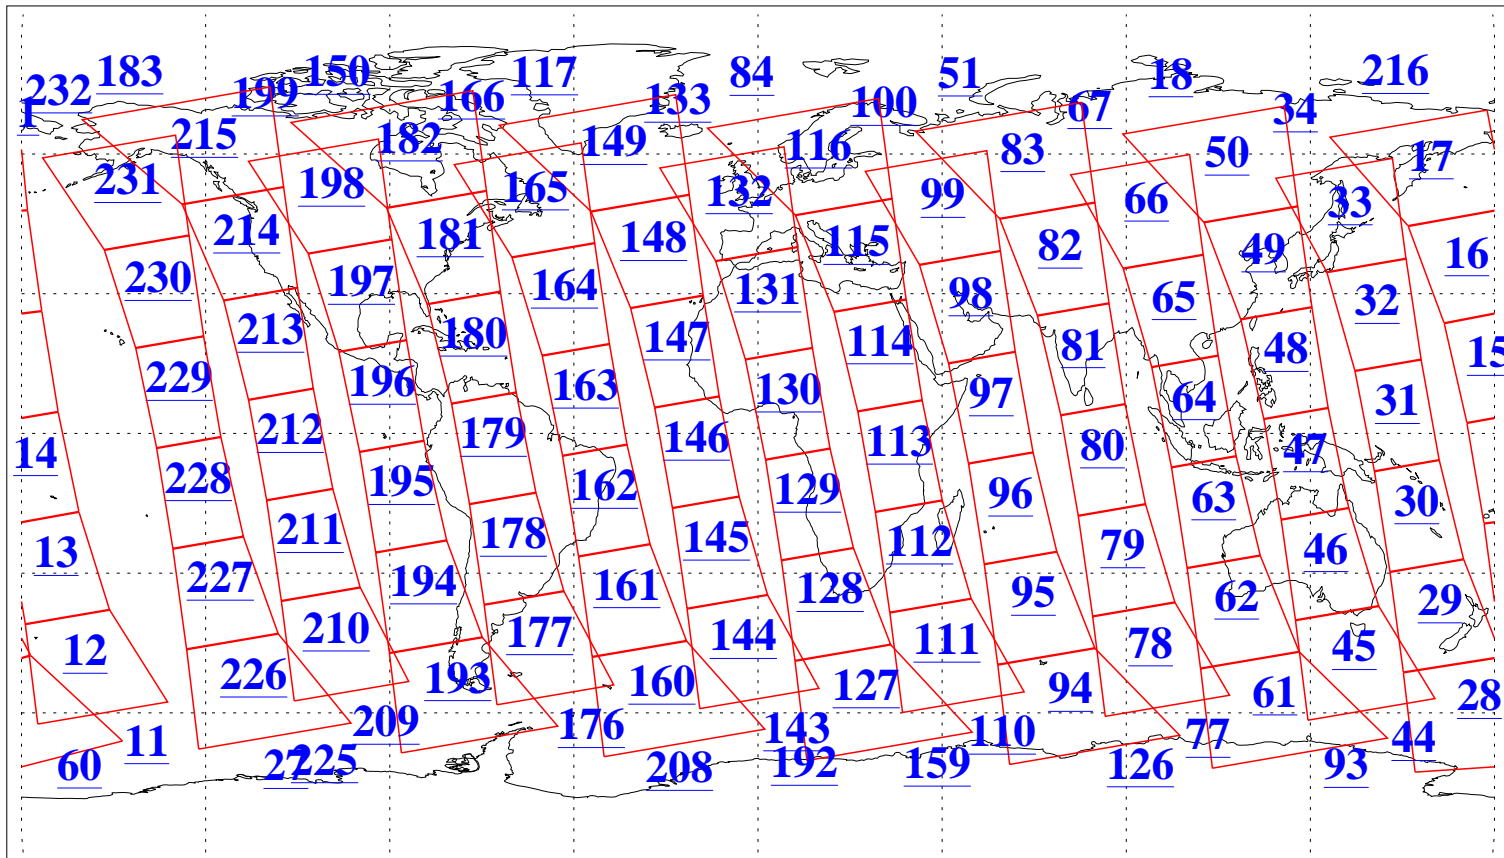

L1B Availability
AMSU Granules: 240
HSB Granules: 0
AIRS Granules: 240

28 Jun 2013
DoY 179
Aqua Day 4073
Granules: 1 to 120

Granules: 121 to 240

Legend: AMSU Available, HSB Available, AIRS Available

L1B Availability
AMSU Granules: 240
HSB Granules: 0
AIRS Granules: 240

28 Jun 2013
DoY 179
Aqua Day 4073

Ascending Granules

Descending Granules

Legend: AMSU Available, HSB Available, AIRS Available

L1B Availability
 AMSU Granules: 240
 HSB Granules: 0
 AIRS Granules: 240

28 Jun 2013
 DoY 179
 Aqua Day 4073

Northern Hemisphere Granules

Southern Hemisphere Granules

Legend: AMSU Available, HSB Available, AIRS Available