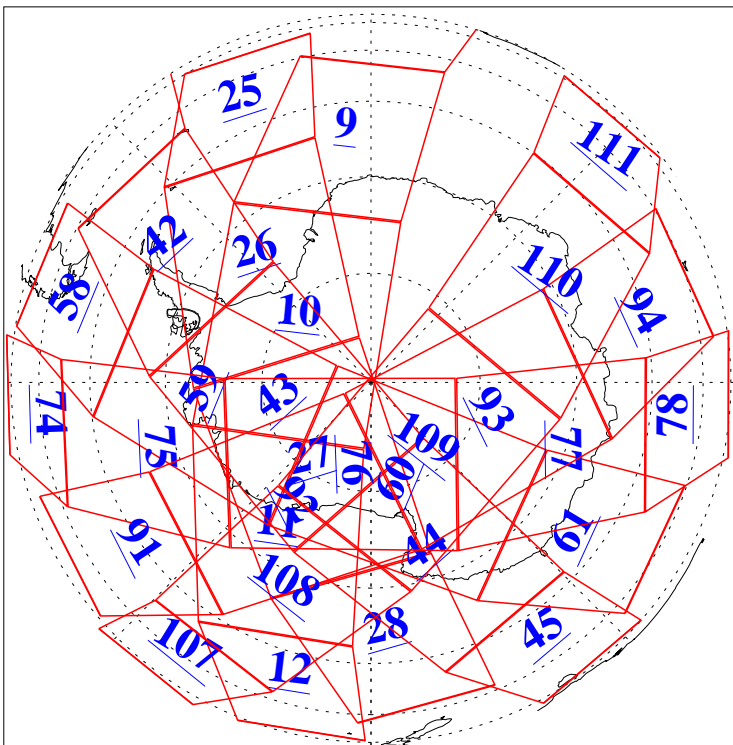

L1B Availability
AMSU Granules: 240
HSB Granules: 0
AIRS Granules: 240

28 Jun 2013
DoY 179
Aqua Day 4073
Granules: 1 to 120

Granules: 121 to 240

Legend: AMSU Available, HSB Available, AIRS Available

L1B Availability
AMSU Granules: 240
HSB Granules: 0
AIRS Granules: 240

28 Jun 2013
DoY 179
Aqua Day 4073

Ascending Granules

Descending Granules

Legend: AMSU Available, HSB Available, AIRS Available

L1B Availability
 AMSU Granules: 240
 HSB Granules: 0
 AIRS Granules: 240

28 Jun 2013
 DoY 179
 Aqua Day 4073

Northern Hemisphere Granules

Southern Hemisphere Granules

Legend: AMSU Available, HSB Available, AIRS Available