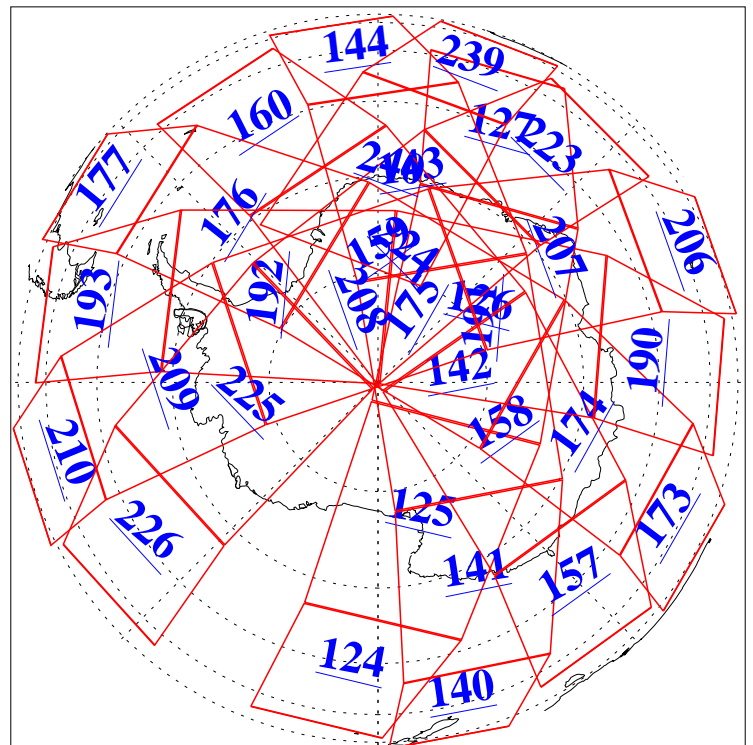

L1B Availability
AMSU Granules: 240
HSB Granules: 0
AIRS Granules: 240

28 Jun 2013
DoY 179
Aqua Day 4073
Granules: 1 to 120

Granules: 121 to 240

Legend: AMSU Available, HSB Available, AIRS Available

L1B Availability
AMSU Granules: 240
HSB Granules: 0
AIRS Granules: 240

28 Jun 2013
DoY 179
Aqua Day 4073

Ascending Granules

Descending Granules

Legend: AMSU Available, HSB Available, AIRS Available

L1B Availability
 AMSU Granules: 240
 HSB Granules: 0
 AIRS Granules: 240

28 Jun 2013
 DoY 179
 Aqua Day 4073

Northern Hemisphere Granules

Southern Hemisphere Granules

Legend: AMSU Available, HSB Available, AIRS Available