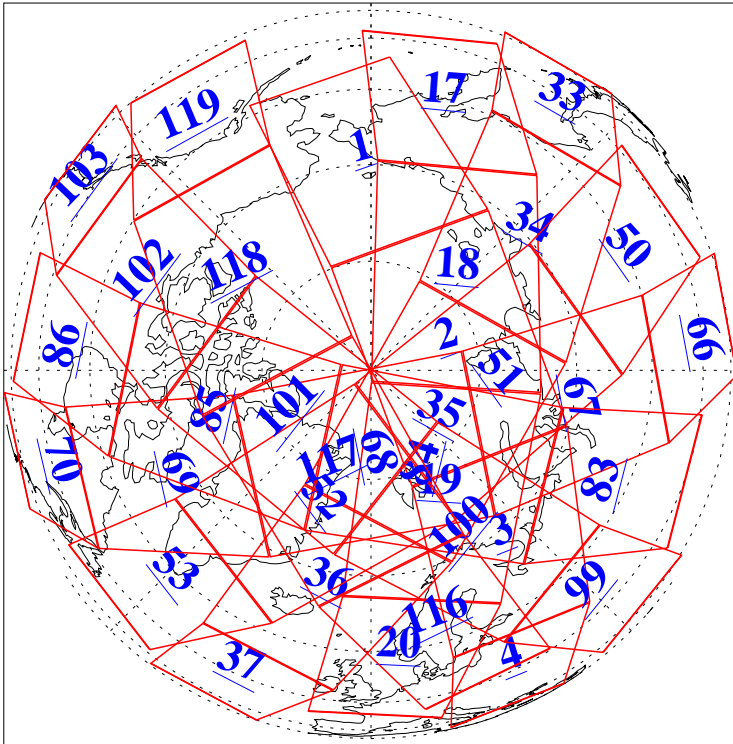

L1B Availability
AMSU Granules: 240
HSB Granules: 0
AIRS Granules: 240

28 Jun 2013
DoY 179
Aqua Day 4073
Granules: 1 to 120

Granules: 121 to 240

Legend: AMSU Available, HSB Available, AIRS Available

L1B Availability
AMSU Granules: 240
HSB Granules: 0
AIRS Granules: 240

28 Jun 2013
DoY 179
Aqua Day 4073

Ascending Granules

Descending Granules

Legend: AMSU Available, HSB Available, AIRS Available

L1B Availability
 AMSU Granules: 240
 HSB Granules: 0
 AIRS Granules: 240

28 Jun 2013
 DoY 179
 Aqua Day 4073

Northern Hemisphere Granules

Southern Hemisphere Granules

Legend: AMSU Available, HSB Available, AIRS Available