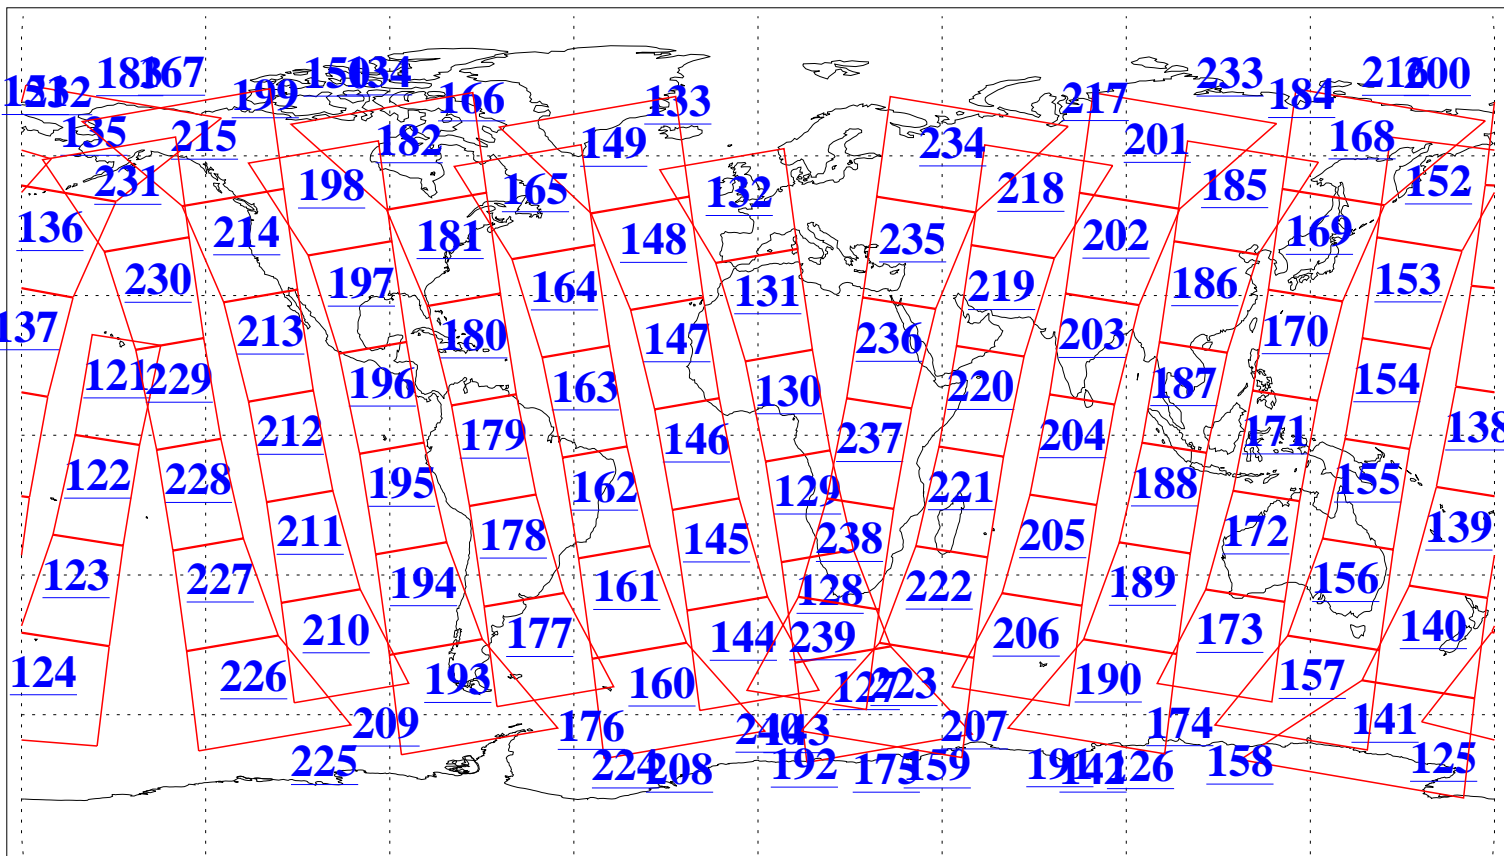

L1B Availability
AMSU Granules: 240
HSB Granules: 0
AIRS Granules: 240

28 Jun 2013
DoY 179
Aqua Day 4073
Granules: 1 to 120

Granules: 121 to 240

Legend: AMSU Available, HSB Available, AIRS Available

L1B Availability
AMSU Granules: 240
HSB Granules: 0
AIRS Granules: 240

28 Jun 2013
DoY 179
Aqua Day 4073

Ascending Granules

Descending Granules

Legend: AMSU Available, HSB Available, AIRS Available

L1B Availability
 AMSU Granules: 240
 HSB Granules: 0
 AIRS Granules: 240

28 Jun 2013
 DoY 179
 Aqua Day 4073

Northern Hemisphere Granules

Southern Hemisphere Granules

Legend: AMSU Available, HSB Available, AIRS Available