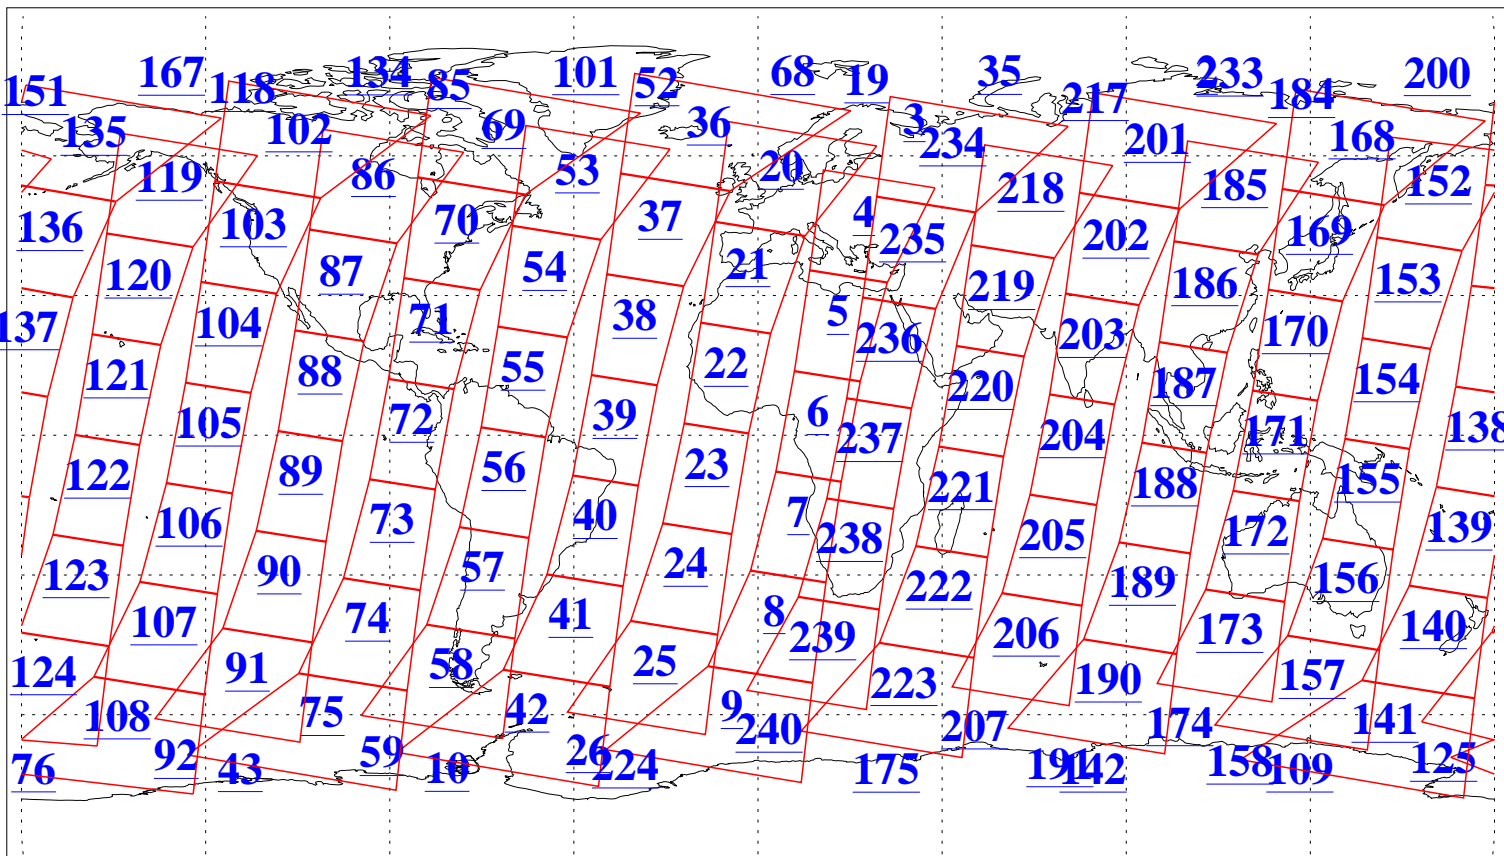

L1B Availability
AMSU Granules: 240
HSB Granules: 0
AIRS Granules: 240

28 Jun 2013
DoY 179
Aqua Day 4073
Granules: 1 to 120

Granules: 121 to 240

Legend: AMSU Available, HSB Available, AIRS Available

L1B Availability
AMSU Granules: 240
HSB Granules: 0
AIRS Granules: 240

28 Jun 2013
DoY 179
Aqua Day 4073

Ascending Granules

Descending Granules

Legend: AMSU Available, HSB Available, AIRS Available

L1B Availability
 AMSU Granules: 240
 HSB Granules: 0
 AIRS Granules: 240

28 Jun 2013
 DoY 179
 Aqua Day 4073

Northern Hemisphere Granules

Southern Hemisphere Granules

Legend: AMSU Available, HSB Available, AIRS Available