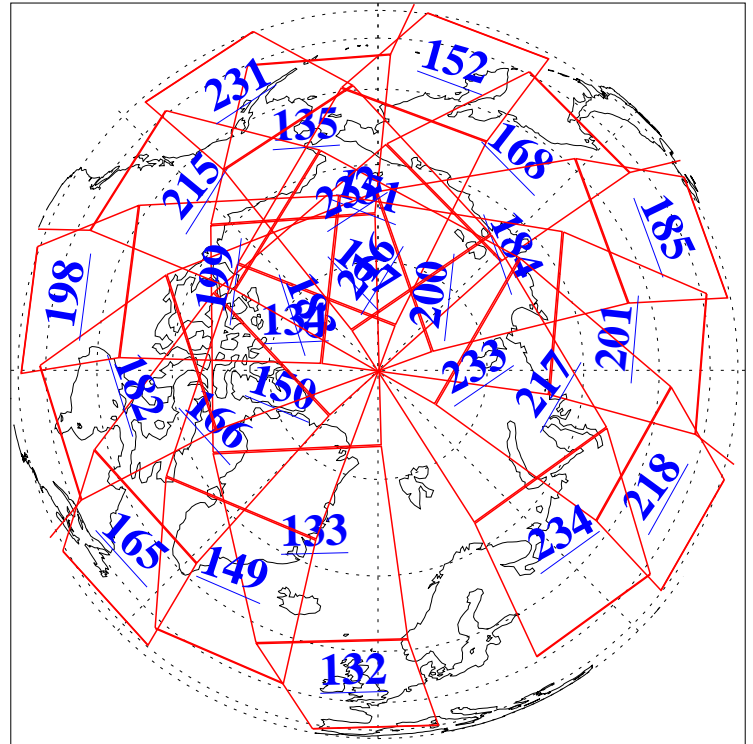

L1B Availability
AMSU Granules: 240
HSB Granules: 0
AIRS Granules: 240

28 Jun 2013
DoY 179
Aqua Day 4073
Granules: 1 to 120

Granules: 121 to 240

Legend: AMSU Available, HSB Available, AIRS Available

L1B Availability
AMSU Granules: 240
HSB Granules: 0
AIRS Granules: 240

28 Jun 2013
DoY 179
Aqua Day 4073

Ascending Granules

Descending Granules

Legend: AMSU Available, HSB Available, AIRS Available

L1B Availability
 AMSU Granules: 240
 HSB Granules: 0
 AIRS Granules: 240

28 Jun 2013
 DoY 179
 Aqua Day 4073

Northern Hemisphere Granules

Southern Hemisphere Granules

Legend: AMSU Available, HSB Available, AIRS Available