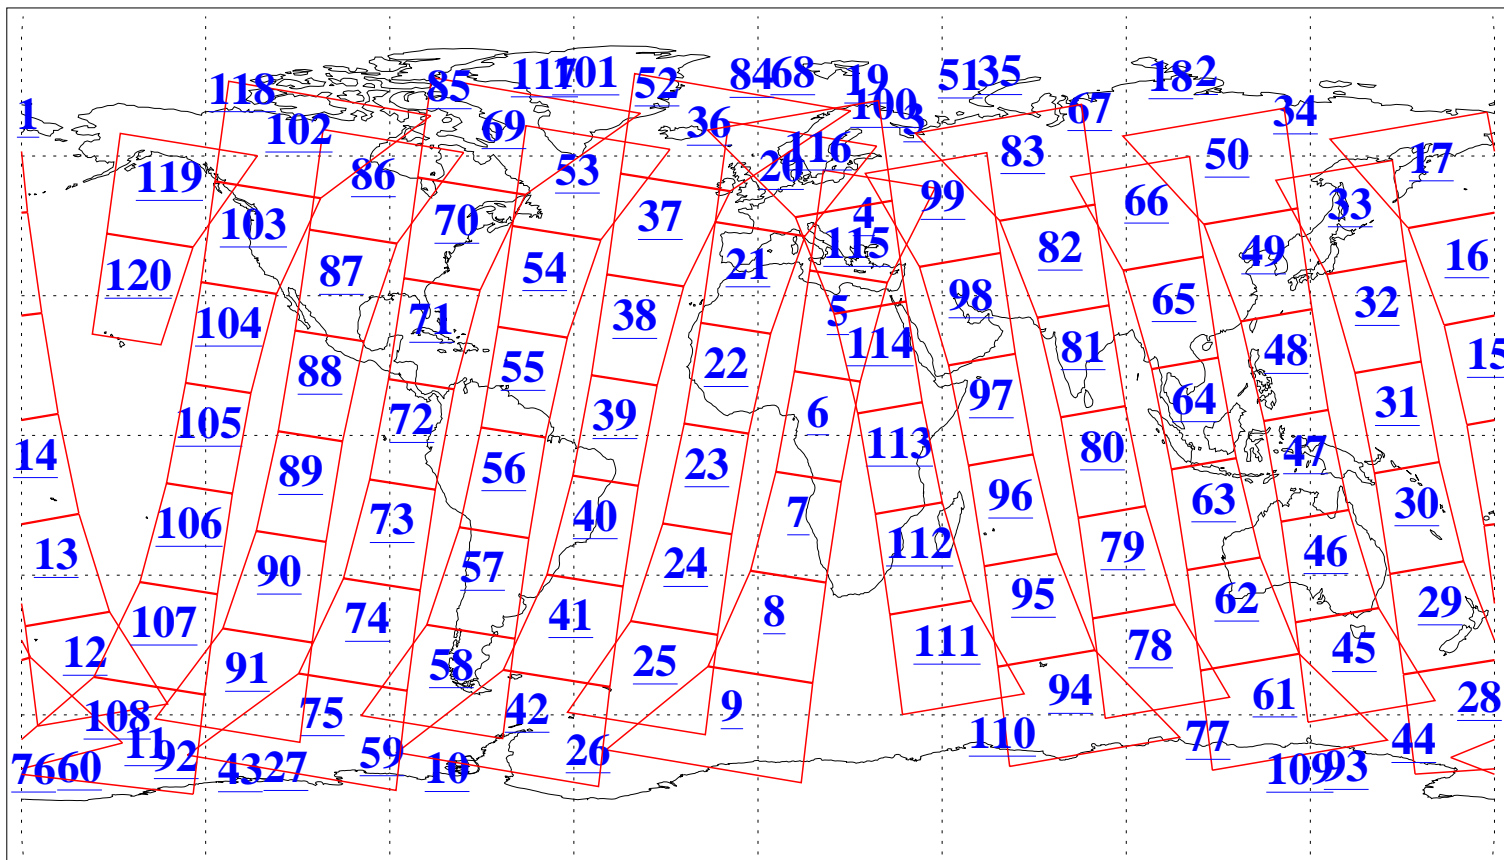

L1B Availability
AMSU Granules: 240
HSB Granules: 0
AIRS Granules: 240

28 Jun 2013
DoY 179
Aqua Day 4073
Granules: 1 to 120

Granules: 121 to 240

Legend: AMSU Available, HSB Available, AIRS Available

L1B Availability
AMSU Granules: 240
HSB Granules: 0
AIRS Granules: 240

28 Jun 2013
DoY 179
Aqua Day 4073

Ascending Granules

Descending Granules

Legend: AMSU Available, HSB Available, AIRS Available

L1B Availability
 AMSU Granules: 240
 HSB Granules: 0
 AIRS Granules: 240

28 Jun 2013
 DoY 179
 Aqua Day 4073

Northern Hemisphere Granules

Southern Hemisphere Granules

Legend: AMSU Available, HSB Available, AIRS Available