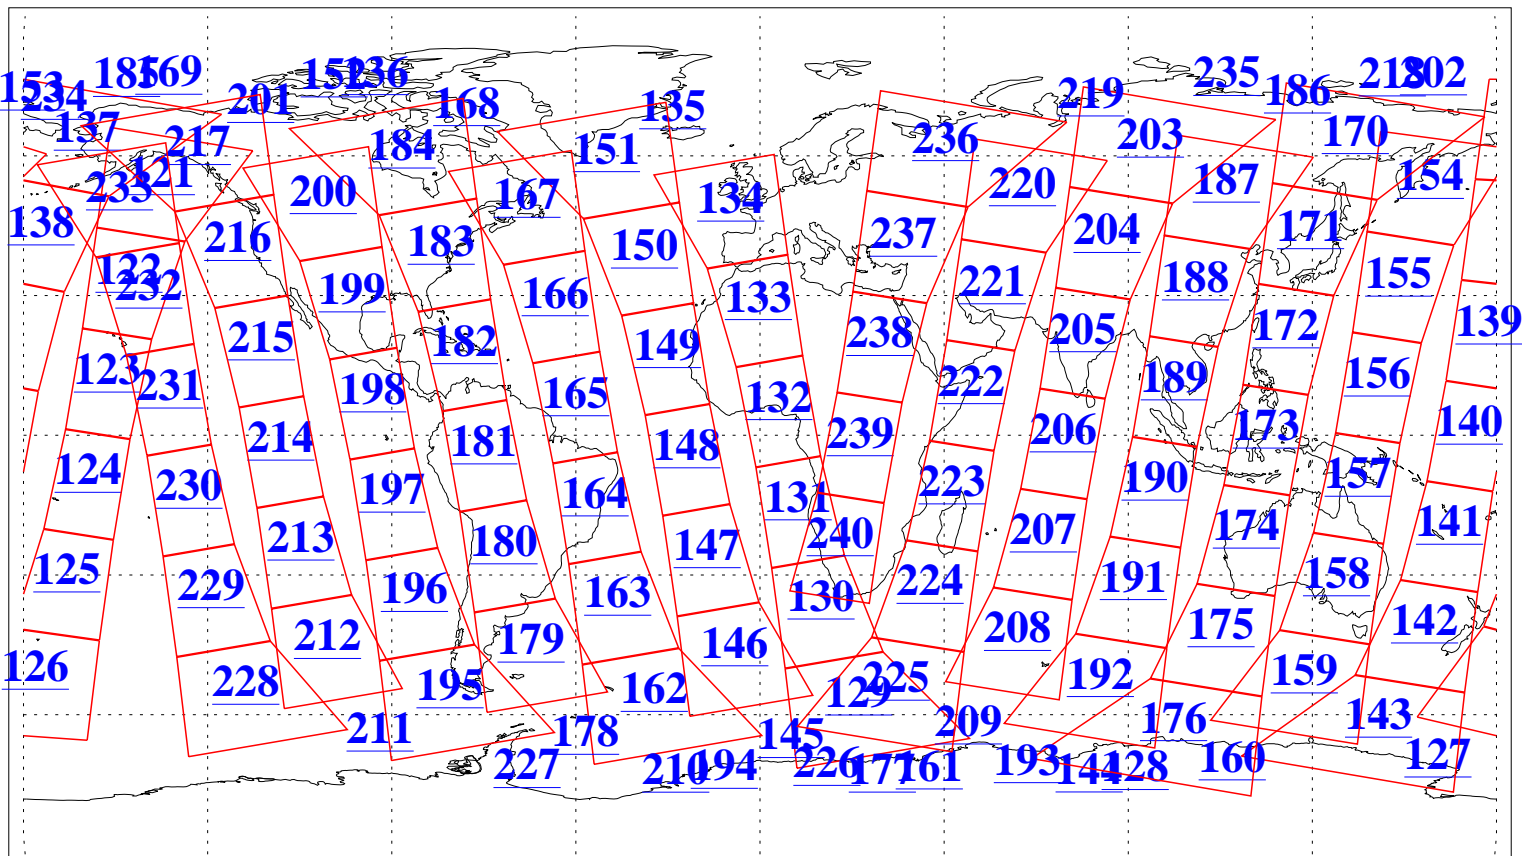

L1B Availability
AMSU Granules: 240
HSB Granules: 0
AIRS Granules: 240

26 Jun 2013
DoY 177
Aqua Day 4071
Granules: 1 to 120

Granules: 121 to 240

Legend: AMSU Available, HSB Available, AIRS Available

L1B Availability
AMSU Granules: 240
HSB Granules: 0
AIRS Granules: 240

26 Jun 2013
DoY 177
Aqua Day 4071
Ascending Granules

Descending Granules

Legend: AMSU Available, HSB Available, AIRS Available

L1B Availability
AMSU Granules: 240
HSB Granules: 0
AIRS Granules: 240

26 Jun 2013
DoY 177
Aqua Day 4071

Northern Hemisphere Granules

Southern Hemisphere Granules

Legend: AMSU Available, HSB Available, AIRS Available