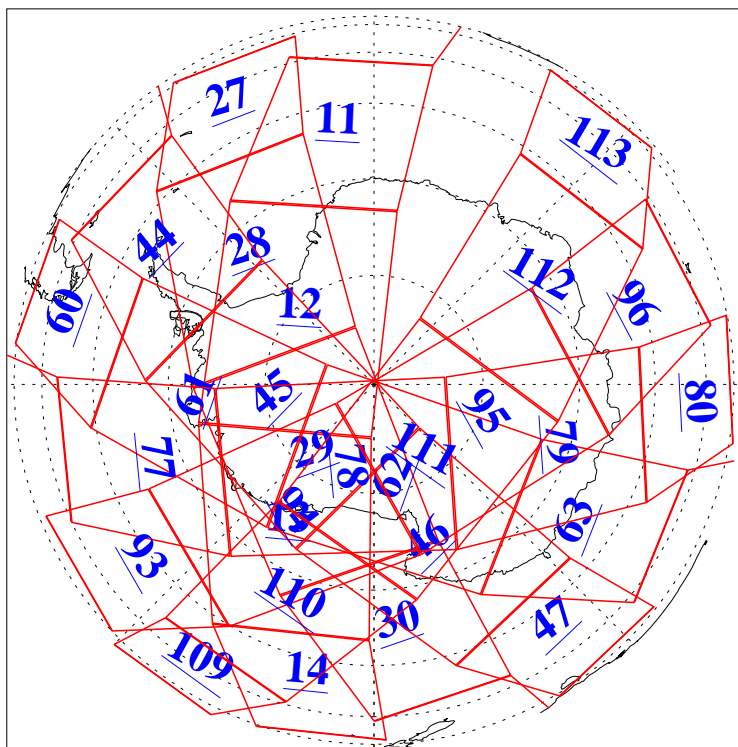

L1B Availability
AMSU Granules: 240
HSB Granules: 0
AIRS Granules: 240

26 Jun 2013
DoY 177
Aqua Day 4071
Granules: 1 to 120

Granules: 121 to 240

Legend: AMSU Available, HSB Available, AIRS Available

L1B Availability
AMSU Granules: 240
HSB Granules: 0
AIRS Granules: 240

26 Jun 2013
DoY 177
Aqua Day 4071
Ascending Granules

Descending Granules

Legend: AMSU Available, HSB Available, AIRS Available

L1B Availability
AMSU Granules: 240
HSB Granules: 0
AIRS Granules: 240

26 Jun 2013
DoY 177
Aqua Day 4071

Northern Hemisphere Granules

Southern Hemisphere Granules

Legend: AMSU Available, HSB Available, AIRS Available