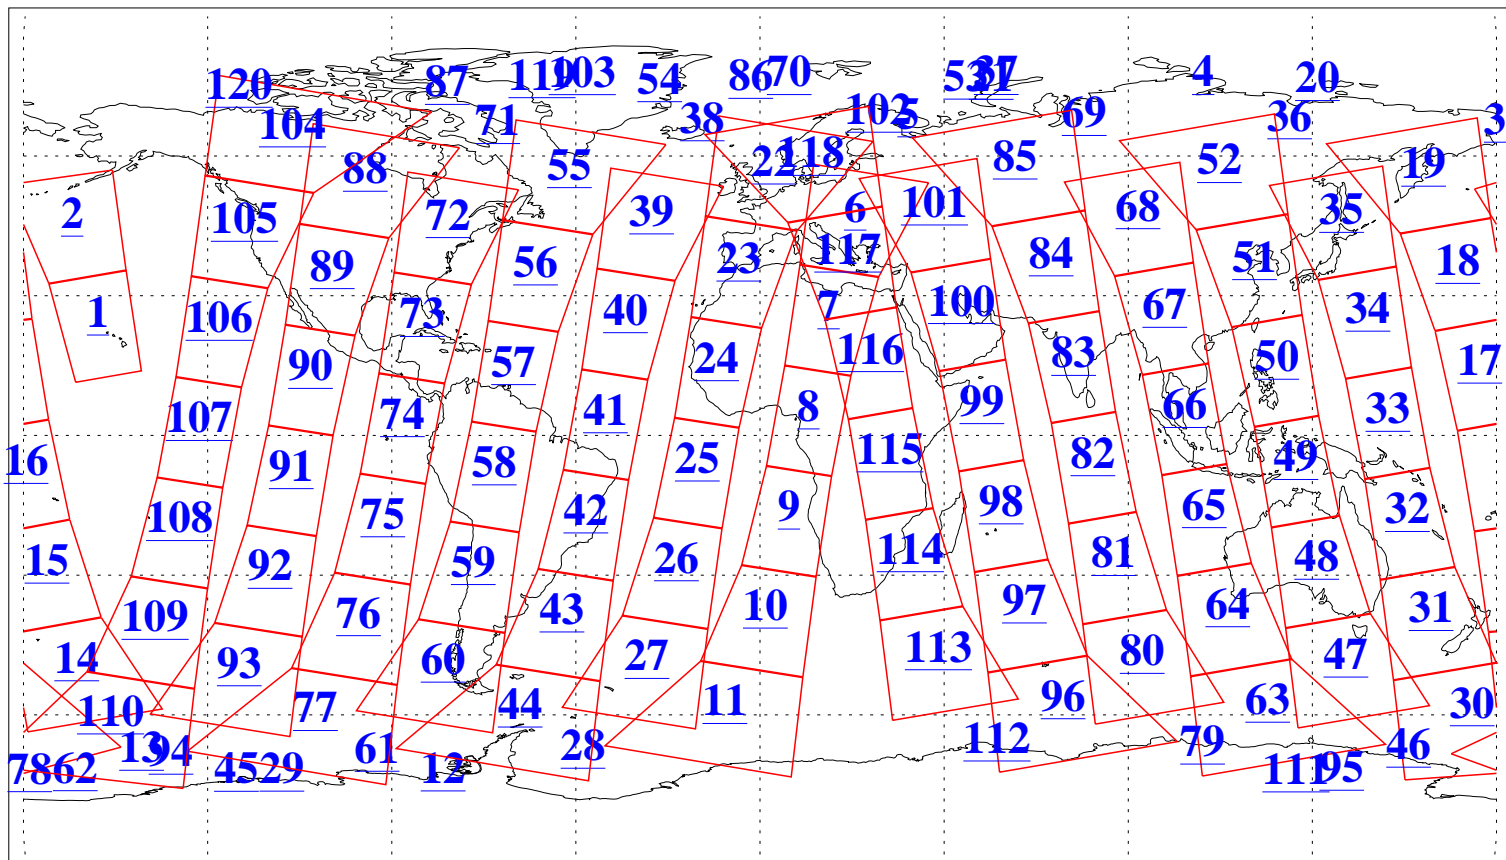

L1B Availability
AMSU Granules: 240
HSB Granules: 0
AIRS Granules: 240

26 Jun 2013
DoY 177
Aqua Day 4071
Granules: 1 to 120

Granules: 121 to 240

Legend: AMSU Available, HSB Available, AIRS Available

L1B Availability
AMSU Granules: 240
HSB Granules: 0
AIRS Granules: 240

26 Jun 2013
DoY 177
Aqua Day 4071
Ascending Granules

Descending Granules

Legend: AMSU Available, HSB Available, AIRS Available

L1B Availability
AMSU Granules: 240
HSB Granules: 0
AIRS Granules: 240

26 Jun 2013
DoY 177
Aqua Day 4071

Northern Hemisphere Granules

Southern Hemisphere Granules

Legend: AMSU Available, HSB Available, AIRS Available