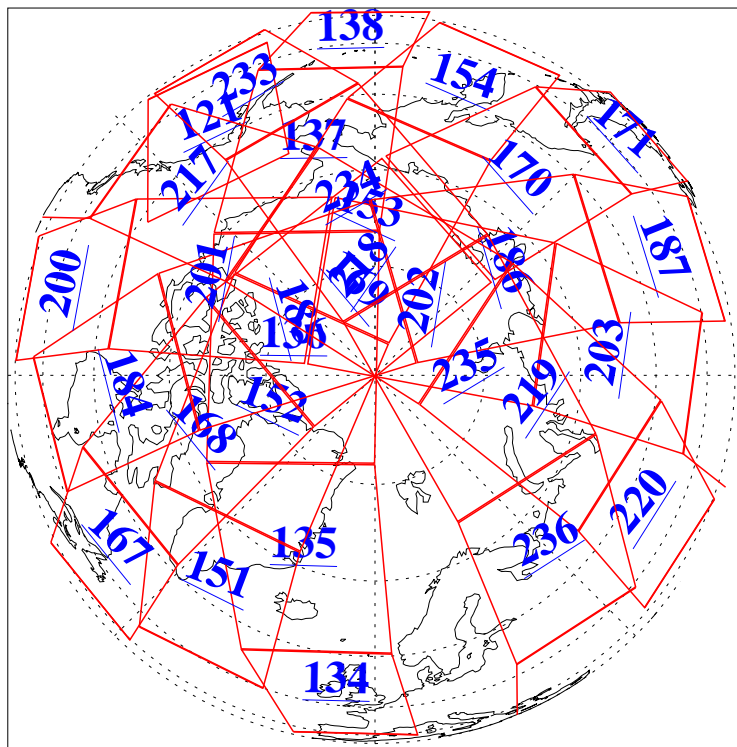

L1B Availability
AMSU Granules: 240
HSB Granules: 0
AIRS Granules: 240

26 Jun 2013
DoY 177
Aqua Day 4071
Granules: 1 to 120

Granules: 121 to 240

Legend: AMSU Available, HSB Available, AIRS Available

L1B Availability
AMSU Granules: 240
HSB Granules: 0
AIRS Granules: 240

26 Jun 2013
DoY 177
Aqua Day 4071
Ascending Granules

Descending Granules

Legend: AMSU Available, HSB Available, AIRS Available

L1B Availability
AMSU Granules: 240
HSB Granules: 0
AIRS Granules: 240

26 Jun 2013
DoY 177
Aqua Day 4071

Northern Hemisphere Granules

Southern Hemisphere Granules

Legend: AMSU Available, HSB Available, AIRS Available