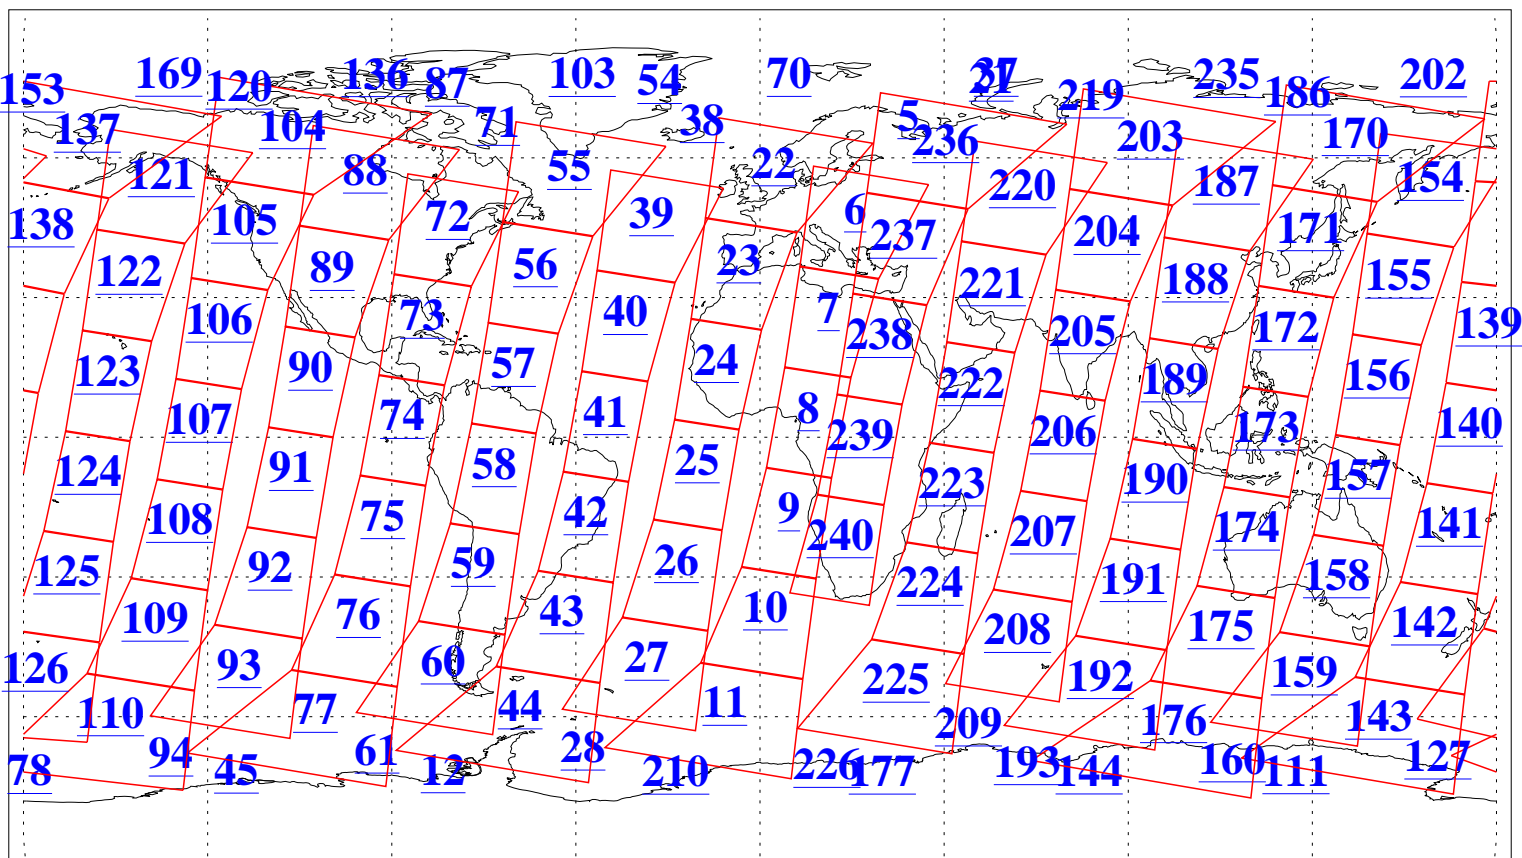

L1B Availability
AMSU Granules: 240
HSB Granules: 0
AIRS Granules: 240

26 Jun 2013
DoY 177
Aqua Day 4071
Granules: 1 to 120

Granules: 121 to 240

Legend: AMSU Available, HSB Available, AIRS Available

L1B Availability
AMSU Granules: 240
HSB Granules: 0
AIRS Granules: 240

26 Jun 2013
DoY 177
Aqua Day 4071
Ascending Granules

Descending Granules

Legend: AMSU Available, HSB Available, AIRS Available

L1B Availability
AMSU Granules: 240
HSB Granules: 0
AIRS Granules: 240

26 Jun 2013
DoY 177
Aqua Day 4071

Northern Hemisphere Granules

Southern Hemisphere Granules

Legend: AMSU Available, HSB Available, AIRS Available