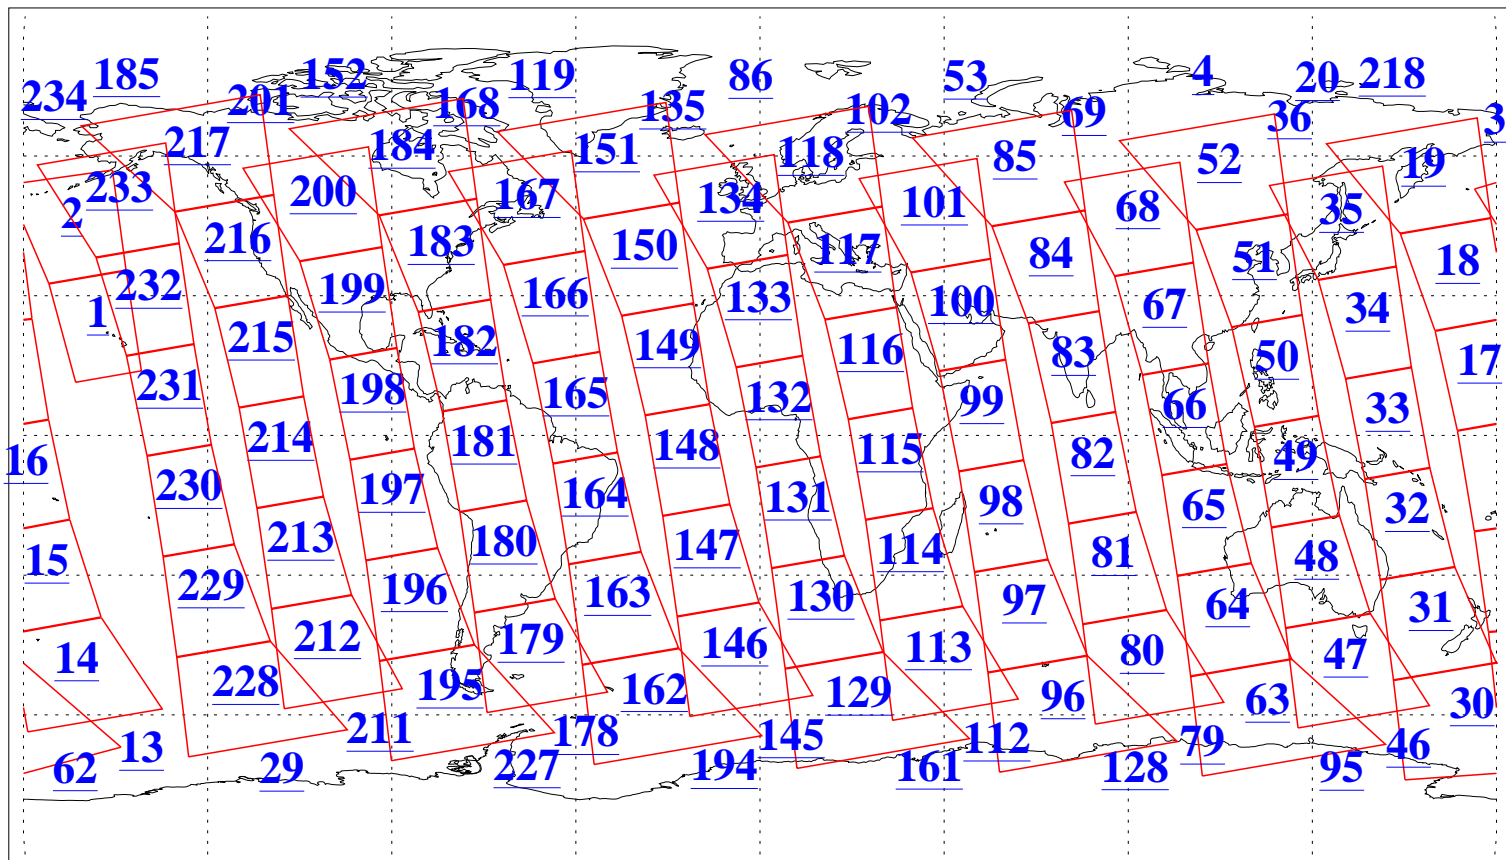

L1B Availability
AMSU Granules: 240
HSB Granules: 0
AIRS Granules: 240

26 Jun 2013
DoY 177
Aqua Day 4071
Granules: 1 to 120

Granules: 121 to 240

Legend: AMSU Available, HSB Available, AIRS Available

L1B Availability
AMSU Granules: 240
HSB Granules: 0
AIRS Granules: 240

26 Jun 2013
DoY 177
Aqua Day 4071
Ascending Granules

Descending Granules

Legend: AMSU Available, HSB Available, AIRS Available

L1B Availability
AMSU Granules: 240
HSB Granules: 0
AIRS Granules: 240

26 Jun 2013
DoY 177
Aqua Day 4071

Northern Hemisphere Granules

Southern Hemisphere Granules

Legend: AMSU Available, HSB Available, AIRS Available