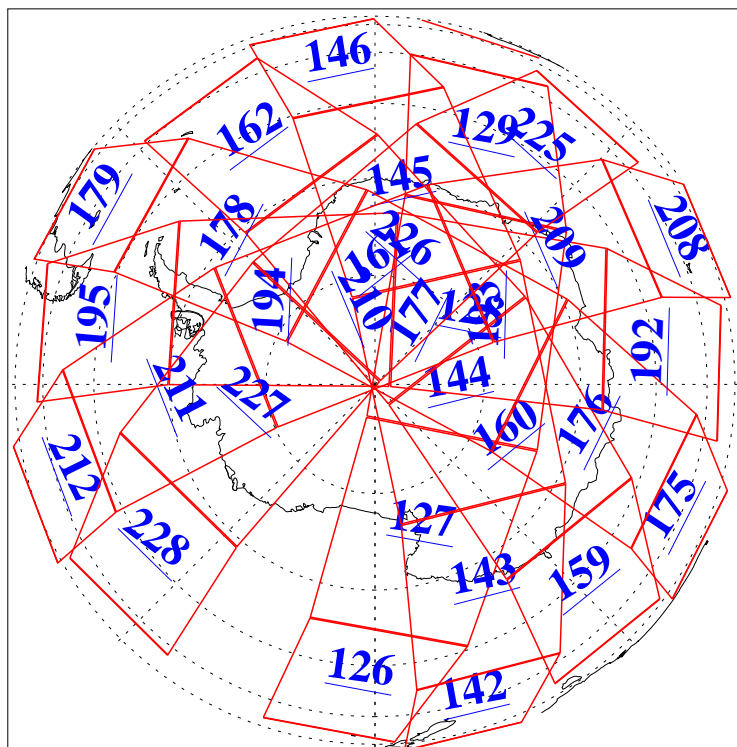

L1B Availability
AMSU Granules: 240
HSB Granules: 0
AIRS Granules: 240

26 Jun 2013
DoY 177
Aqua Day 4071
Granules: 1 to 120

Granules: 121 to 240

Legend: AMSU Available, HSB Available, AIRS Available

L1B Availability
AMSU Granules: 240
HSB Granules: 0
AIRS Granules: 240

26 Jun 2013
DoY 177
Aqua Day 4071
Ascending Granules

Descending Granules

Legend: AMSU Available, HSB Available, AIRS Available

L1B Availability
AMSU Granules: 240
HSB Granules: 0
AIRS Granules: 240

26 Jun 2013
DoY 177
Aqua Day 4071

Northern Hemisphere Granules

Southern Hemisphere Granules

Legend: AMSU Available, HSB Available, AIRS Available