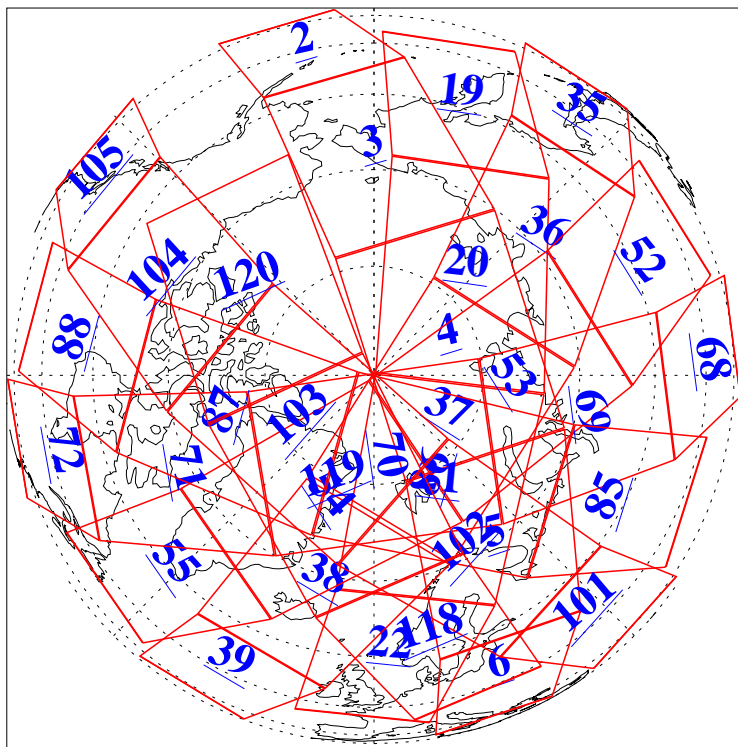

L1B Availability
AMSU Granules: 240
HSB Granules: 0
AIRS Granules: 240

26 Jun 2013
DoY 177
Aqua Day 4071
Granules: 1 to 120

Granules: 121 to 240

Legend: AMSU Available, HSB Available, AIRS Available

L1B Availability
AMSU Granules: 240
HSB Granules: 0
AIRS Granules: 240

26 Jun 2013
DoY 177
Aqua Day 4071
Ascending Granules

Descending Granules

Legend: AMSU Available, HSB Available, AIRS Available

L1B Availability
AMSU Granules: 240
HSB Granules: 0
AIRS Granules: 240

26 Jun 2013
DoY 177
Aqua Day 4071

Northern Hemisphere Granules

Southern Hemisphere Granules

Legend: AMSU Available, HSB Available, AIRS Available