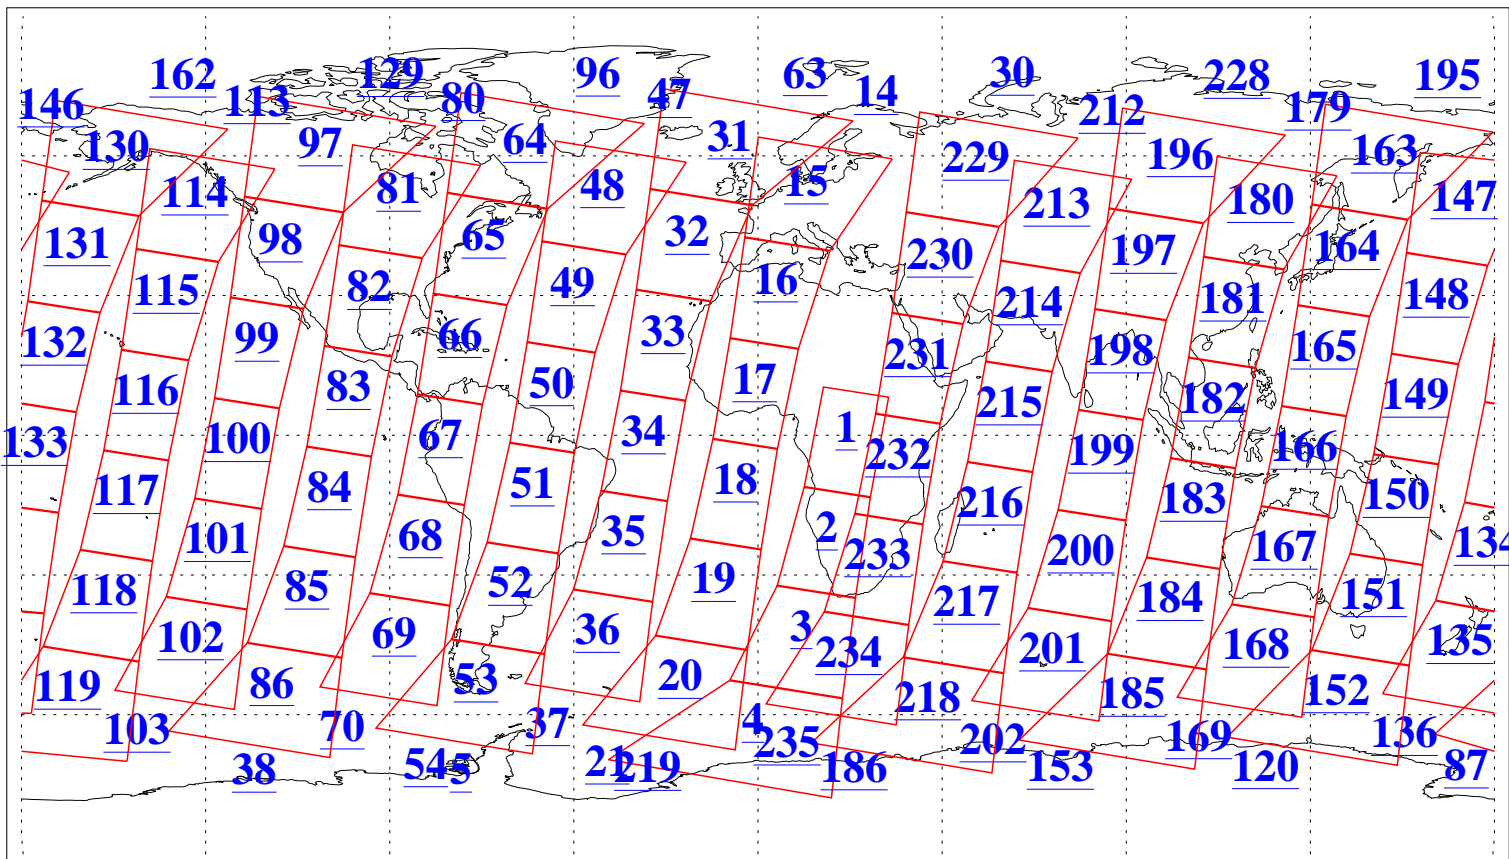

L1B Availability  
AMSU Granules: 240  
HSB Granules: 0  
AIRS Granules: 240

25 Jun 2013  
DoY 176  
Aqua Day 4070  
Granules: 1 to 120

Granules: 121 to 240

Legend: AMSU Available, HSB Available, AIRS Available

L1B Availability  
AMSU Granules: 240  
HSB Granules: 0  
AIRS Granules: 240

25 Jun 2013  
DoY 176  
Aqua Day 4070  
Ascending Granules

Descending Granules

Legend: AMSU Available, HSB Available, AIRS Available

L1B Availability  
 AMSU Granules: 240  
 HSB Granules: 0  
 AIRS Granules: 240

25 Jun 2013  
 DoY 176  
 Aqua Day 4070

Northern Hemisphere Granules

Southern Hemisphere Granules

Legend: AMSU Available, HSB Available, AIRS Available