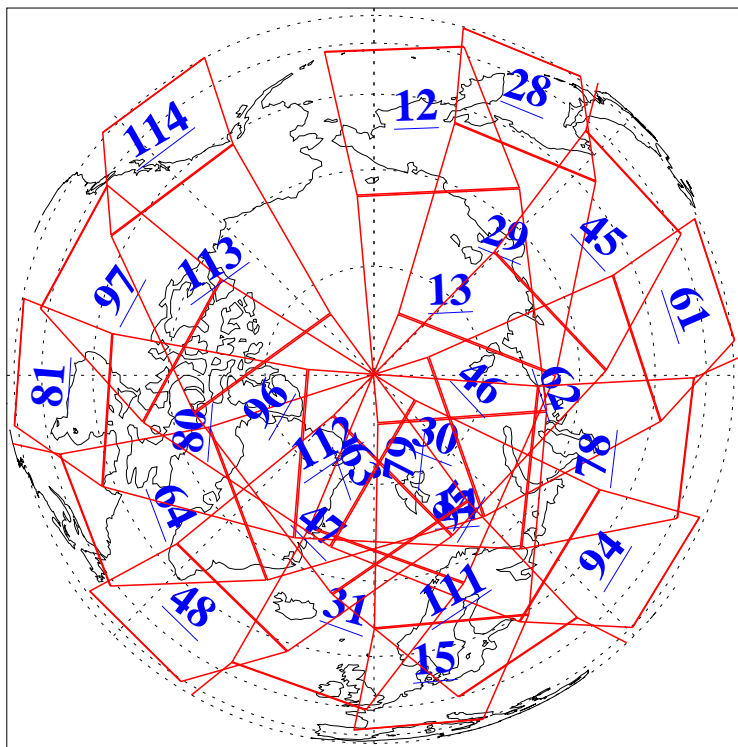

L1B Availability  
AMSU Granules: 240  
HSB Granules: 0  
AIRS Granules: 240

25 Jun 2013  
DoY 176  
Aqua Day 4070  
Granules: 1 to 120

Granules: 121 to 240

Legend: AMSU Available, HSB Available, AIRS Available

L1B Availability  
AMSU Granules: 240  
HSB Granules: 0  
AIRS Granules: 240

25 Jun 2013  
DoY 176  
Aqua Day 4070  
Ascending Granules

Descending Granules

Legend: AMSU Available, HSB Available, AIRS Available

L1B Availability  
 AMSU Granules: 240  
 HSB Granules: 0  
 AIRS Granules: 240

25 Jun 2013  
 DoY 176  
 Aqua Day 4070

Northern Hemisphere Granules

Southern Hemisphere Granules

Legend: AMSU Available, HSB Available, AIRS Available