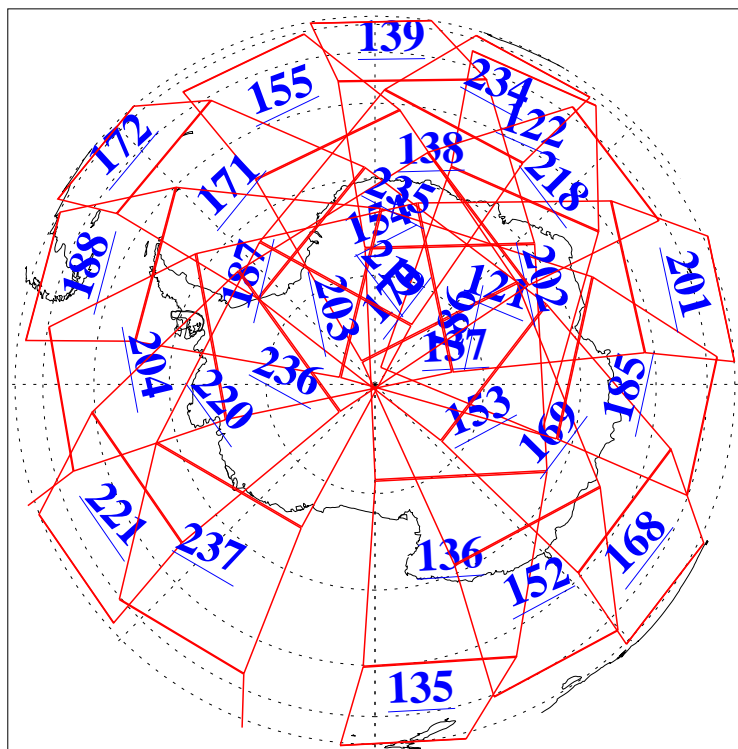

L1B Availability  
AMSU Granules: 240  
HSB Granules: 0  
AIRS Granules: 240

25 Jun 2013  
DoY 176  
Aqua Day 4070  
Granules: 1 to 120

Granules: 121 to 240

Legend: AMSU Available, HSB Available, AIRS Available

L1B Availability  
AMSU Granules: 240  
HSB Granules: 0  
AIRS Granules: 240

25 Jun 2013  
DoY 176  
Aqua Day 4070  
Ascending Granules

Descending Granules

Legend: AMSU Available, HSB Available, AIRS Available

L1B Availability  
 AMSU Granules: 240  
 HSB Granules: 0  
 AIRS Granules: 240

25 Jun 2013  
 DoY 176  
 Aqua Day 4070

Northern Hemisphere Granules

Southern Hemisphere Granules

Legend: AMSU Available, HSB Available, AIRS Available