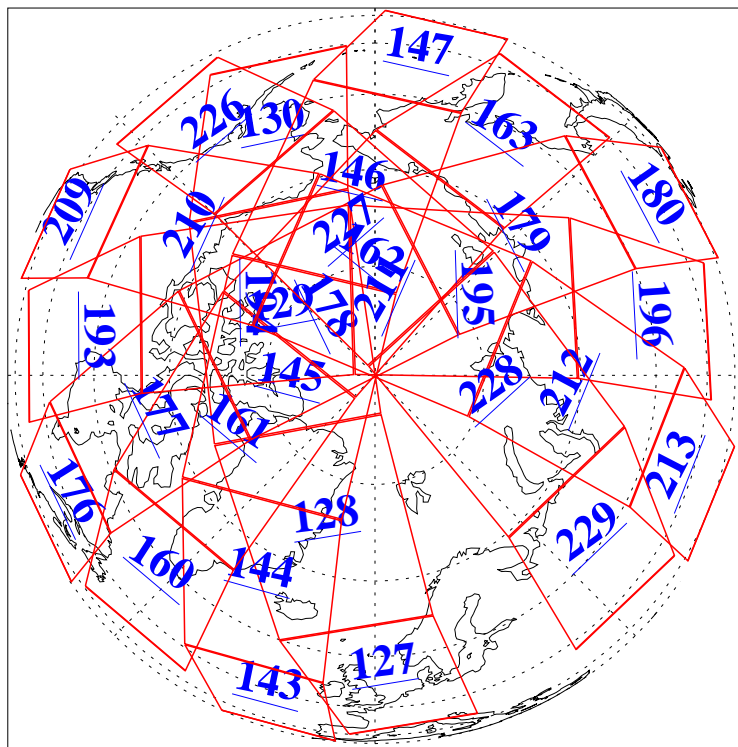

L1B Availability  
AMSU Granules: 240  
HSB Granules: 0  
AIRS Granules: 240

25 Jun 2013  
DoY 176  
Aqua Day 4070  
Ascending Granules

Descending Granules

Legend: AMSU Available, HSB Available, AIRS Available

L1B Availability  
 AMSU Granules: 240  
 HSB Granules: 0  
 AIRS Granules: 240

25 Jun 2013  
 DoY 176  
 Aqua Day 4070

Northern Hemisphere Granules

Southern Hemisphere Granules

Legend: AMSU Available, HSB Available, AIRS Available