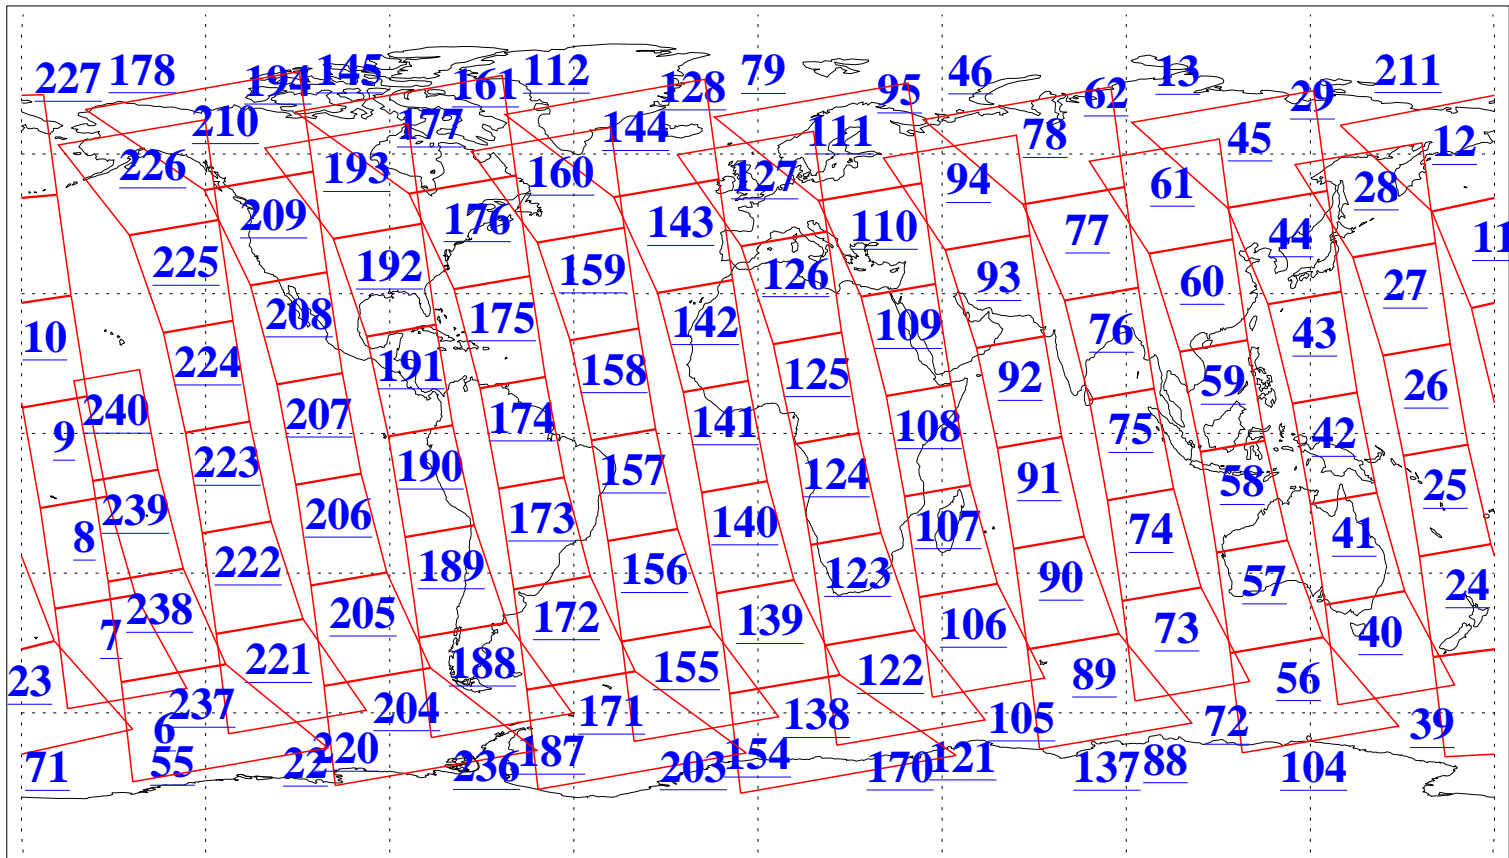

L1B Availability  
AMSU Granules: 240  
HSB Granules: 0  
AIRS Granules: 240

25 Jun 2013  
DoY 176  
Aqua Day 4070  
Granules: 1 to 120

Granules: 121 to 240

Legend: AMSU Available, HSB Available, AIRS Available

L1B Availability  
AMSU Granules: 240  
HSB Granules: 0  
AIRS Granules: 240

25 Jun 2013  
DoY 176  
Aqua Day 4070  
Ascending Granules

Descending Granules

Legend: AMSU Available, HSB Available, AIRS Available

L1B Availability  
 AMSU Granules: 240  
 HSB Granules: 0  
 AIRS Granules: 240

25 Jun 2013  
 DoY 176  
 Aqua Day 4070

Northern Hemisphere Granules

Southern Hemisphere Granules

Legend: AMSU Available, HSB Available, AIRS Available