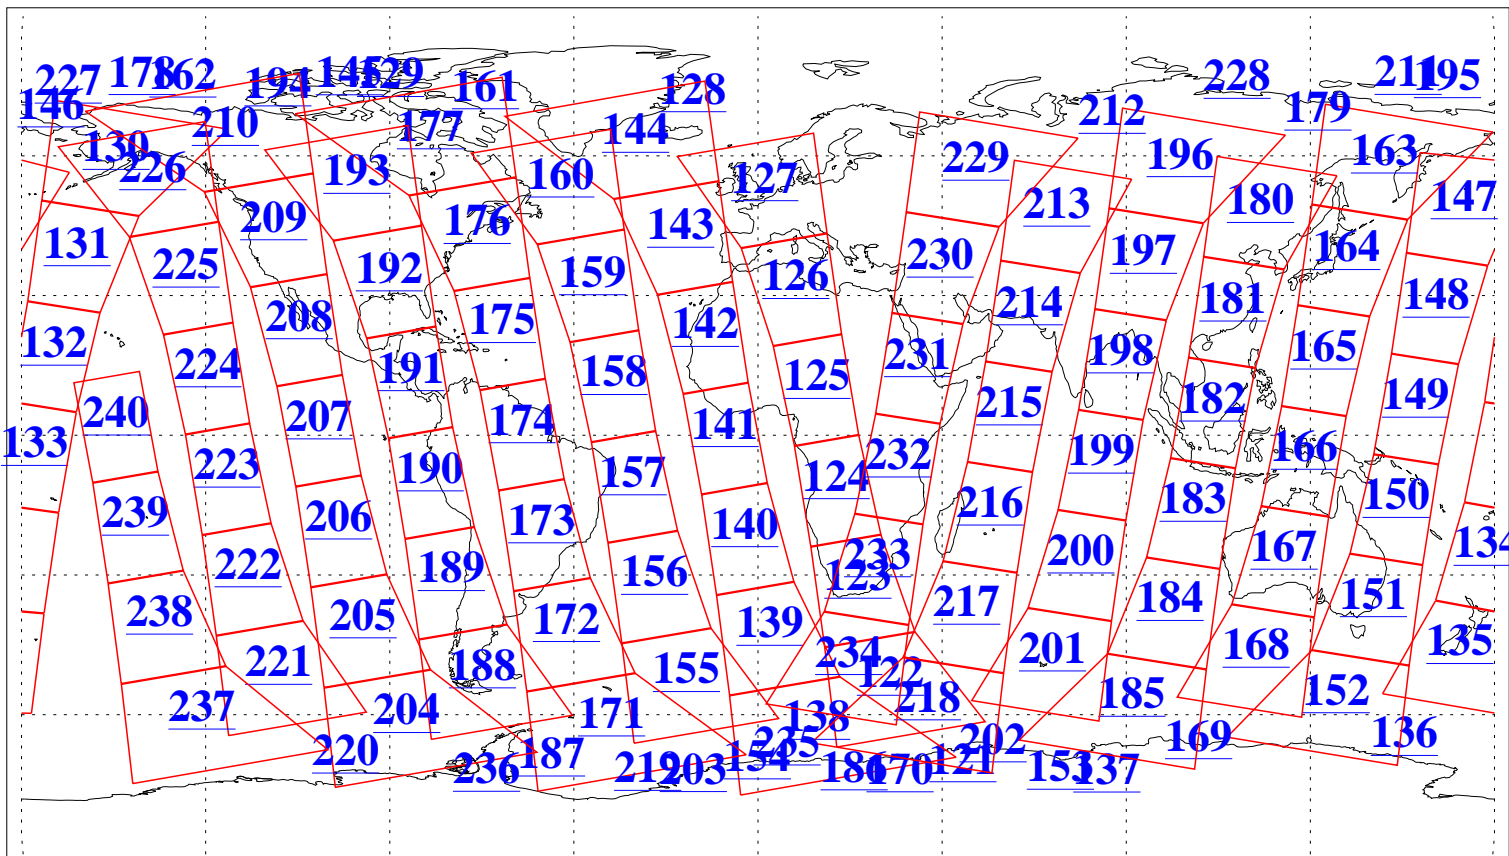

L1B Availability  
AMSU Granules: 240  
HSB Granules: 0  
AIRS Granules: 240

25 Jun 2013  
DoY 176  
Aqua Day 4070  
Granules: 1 to 120

Granules: 121 to 240

Legend: AMSU Available, HSB Available, AIRS Available

L1B Availability  
AMSU Granules: 240  
HSB Granules: 0  
AIRS Granules: 240

25 Jun 2013  
DoY 176  
Aqua Day 4070  
Ascending Granules

Descending Granules

Legend: AMSU Available, HSB Available, AIRS Available

L1B Availability  
 AMSU Granules: 240  
 HSB Granules: 0  
 AIRS Granules: 240

25 Jun 2013  
 DoY 176  
 Aqua Day 4070

Northern Hemisphere Granules

Southern Hemisphere Granules

Legend: AMSU Available, HSB Available, AIRS Available