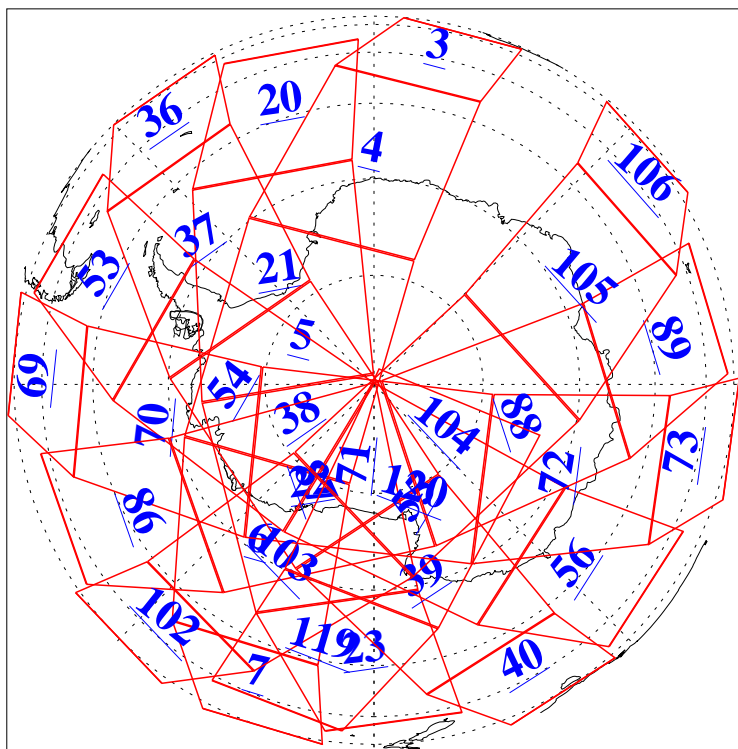

L1B Availability  
AMSU Granules: 240  
HSB Granules: 0  
AIRS Granules: 240

25 Jun 2013  
DoY 176  
Aqua Day 4070  
Granules: 1 to 120

Granules: 121 to 240

Legend: AMSU Available, HSB Available, AIRS Available

L1B Availability  
AMSU Granules: 240  
HSB Granules: 0  
AIRS Granules: 240

25 Jun 2013  
DoY 176  
Aqua Day 4070  
Ascending Granules

Descending Granules

Legend: AMSU Available, HSB Available, AIRS Available

L1B Availability  
 AMSU Granules: 240  
 HSB Granules: 0  
 AIRS Granules: 240

25 Jun 2013  
 DoY 176  
 Aqua Day 4070

Northern Hemisphere Granules

Southern Hemisphere Granules

Legend: AMSU Available, HSB Available, AIRS Available