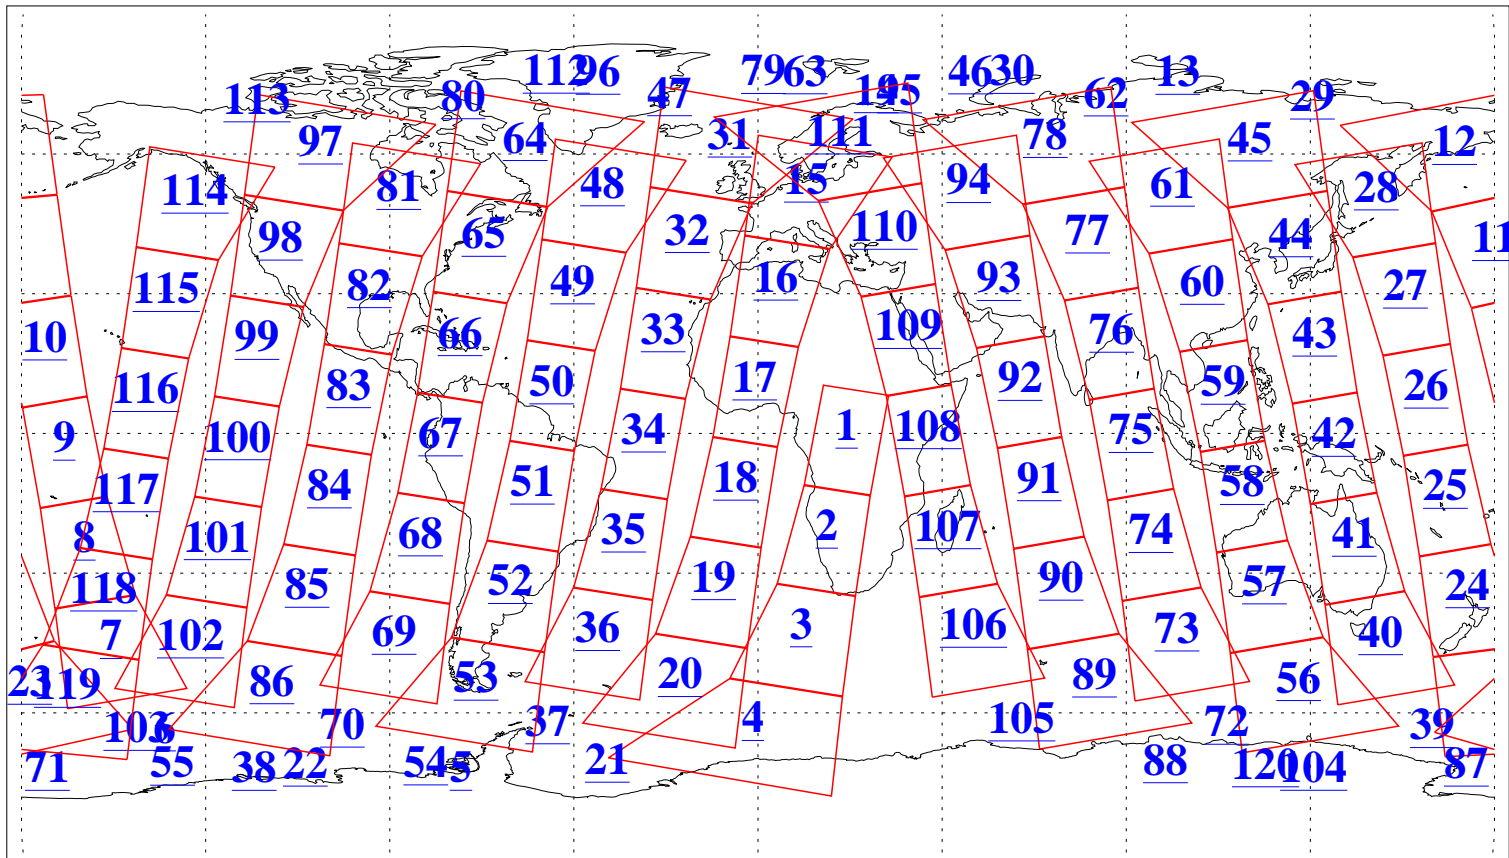

L1B Availability  
AMSU Granules: 240  
HSB Granules: 0  
AIRS Granules: 240

25 Jun 2013  
DoY 176  
Aqua Day 4070  
Granules: 1 to 120

Granules: 121 to 240

Legend: AMSU Available, HSB Available, AIRS Available

L1B Availability  
AMSU Granules: 240  
HSB Granules: 0  
AIRS Granules: 240

25 Jun 2013  
DoY 176  
Aqua Day 4070  
Ascending Granules

Descending Granules

Legend: AMSU Available, HSB Available, AIRS Available

L1B Availability  
 AMSU Granules: 240  
 HSB Granules: 0  
 AIRS Granules: 240

25 Jun 2013  
 DoY 176  
 Aqua Day 4070

Northern Hemisphere Granules

Southern Hemisphere Granules

Legend: AMSU Available, HSB Available, AIRS Available