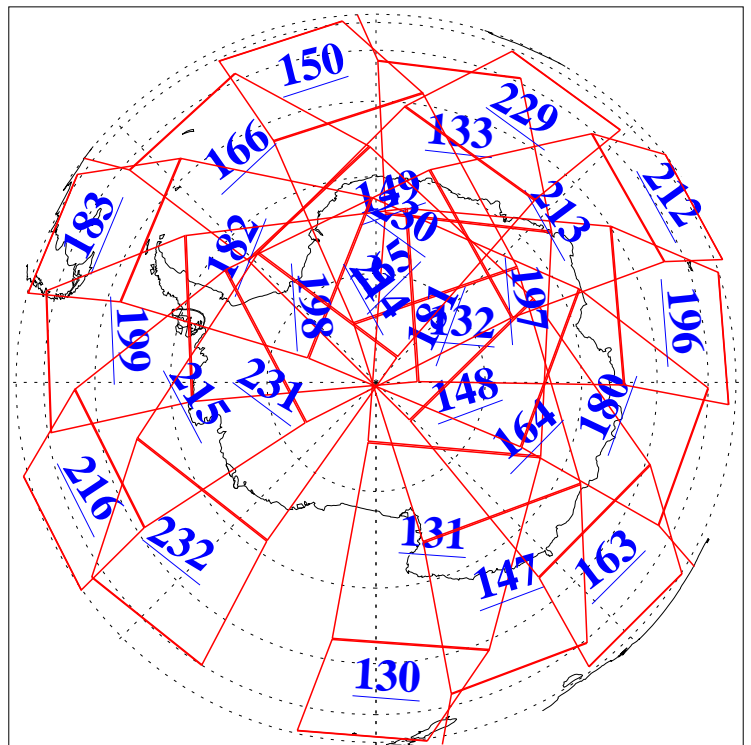

L1B Availability  
AMSU Granules: 240  
HSB Granules: 0  
AIRS Granules: 240

22 Jun 2013  
DoY 173  
Aqua Day 4067  
Ascending Granules

Descending Granules

Legend: AMSU Available, HSB Available, AIRS Available

L1B Availability  
 AMSU Granules: 240  
 HSB Granules: 0  
 AIRS Granules: 240

22 Jun 2013  
 DoY 173  
 Aqua Day 4067

Northern Hemisphere Granules

Southern Hemisphere Granules

Legend: AMSU Available, HSB Available, AIRS Available