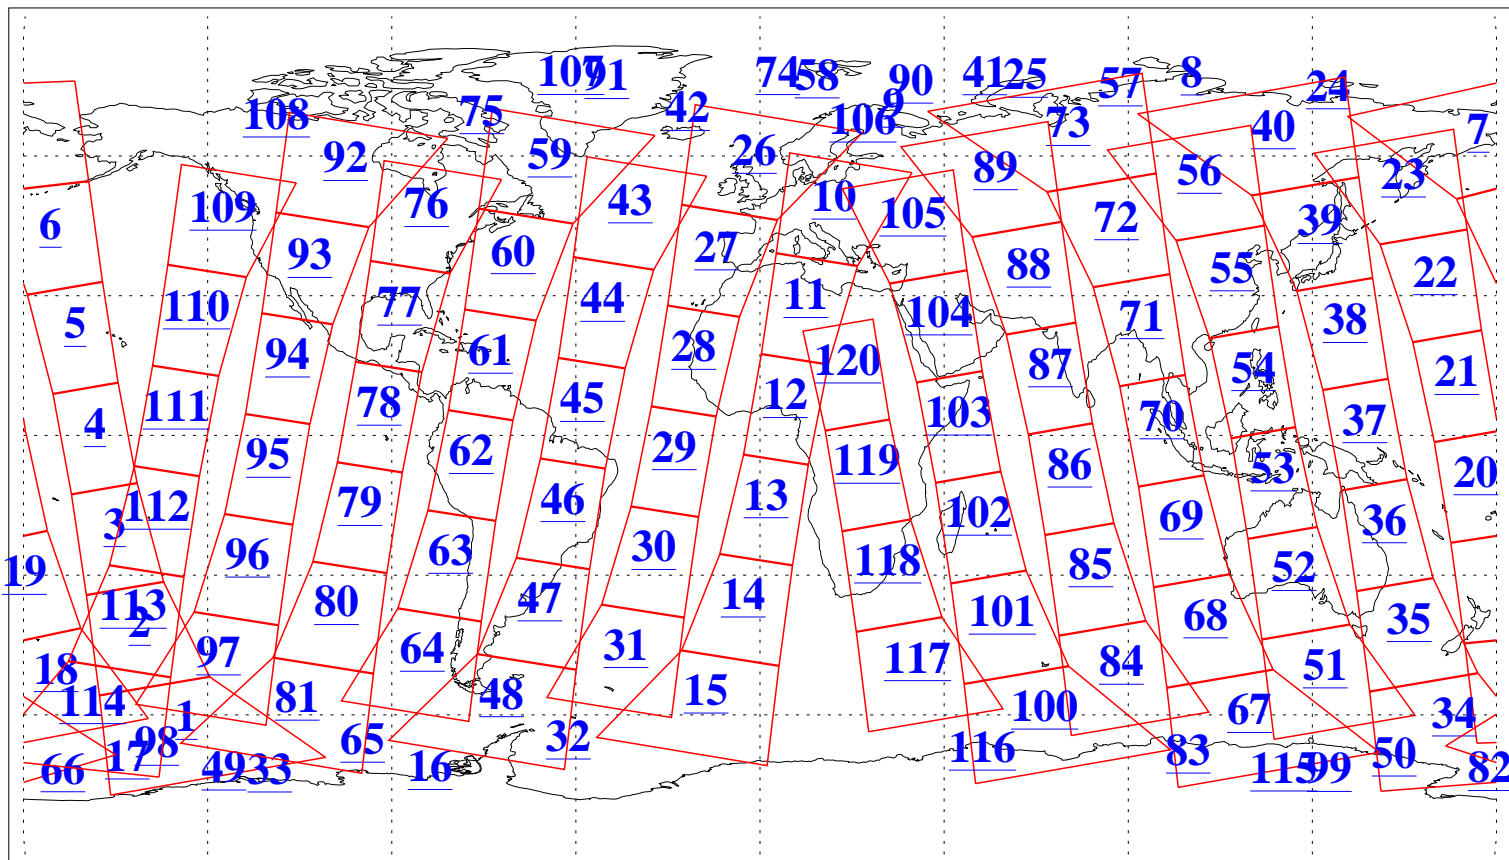

L1B Availability  
AMSU Granules: 240  
HSB Granules: 0  
AIRS Granules: 240

22 Jun 2013  
DoY 173  
Aqua Day 4067  
Granules: 1 to 120

Granules: 121 to 240

Legend: AMSU Available, HSB Available, AIRS Available

L1B Availability  
AMSU Granules: 240  
HSB Granules: 0  
AIRS Granules: 240

22 Jun 2013  
DoY 173  
Aqua Day 4067  
Ascending Granules

Descending Granules

Legend: AMSU Available, HSB Available, AIRS Available

L1B Availability  
 AMSU Granules: 240  
 HSB Granules: 0  
 AIRS Granules: 240

22 Jun 2013  
 DoY 173  
 Aqua Day 4067

Northern Hemisphere Granules

Southern Hemisphere Granules

Legend: AMSU Available, HSB Available, AIRS Available