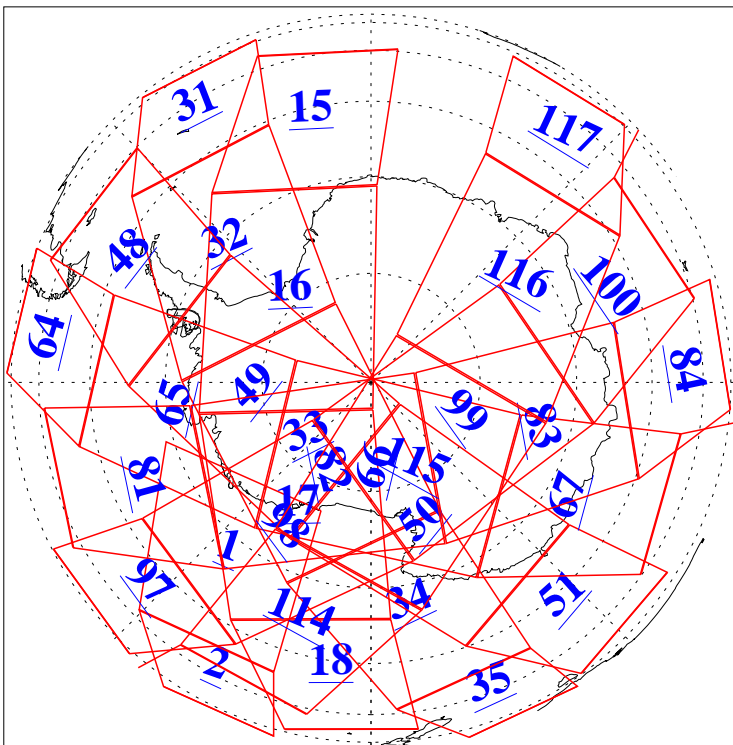

L1B Availability  
AMSU Granules: 240  
HSB Granules: 0  
AIRS Granules: 240

22 Jun 2013  
DoY 173  
Aqua Day 4067  
Granules: 1 to 120

Granules: 121 to 240

Legend: AMSU Available, HSB Available, AIRS Available

L1B Availability  
AMSU Granules: 240  
HSB Granules: 0  
AIRS Granules: 240

22 Jun 2013  
DoY 173  
Aqua Day 4067  
Ascending Granules

Descending Granules

Legend: AMSU Available, HSB Available, AIRS Available

L1B Availability  
 AMSU Granules: 240  
 HSB Granules: 0  
 AIRS Granules: 240

22 Jun 2013  
 DoY 173  
 Aqua Day 4067

Northern Hemisphere Granules

Southern Hemisphere Granules

Legend: AMSU Available, HSB Available, AIRS Available