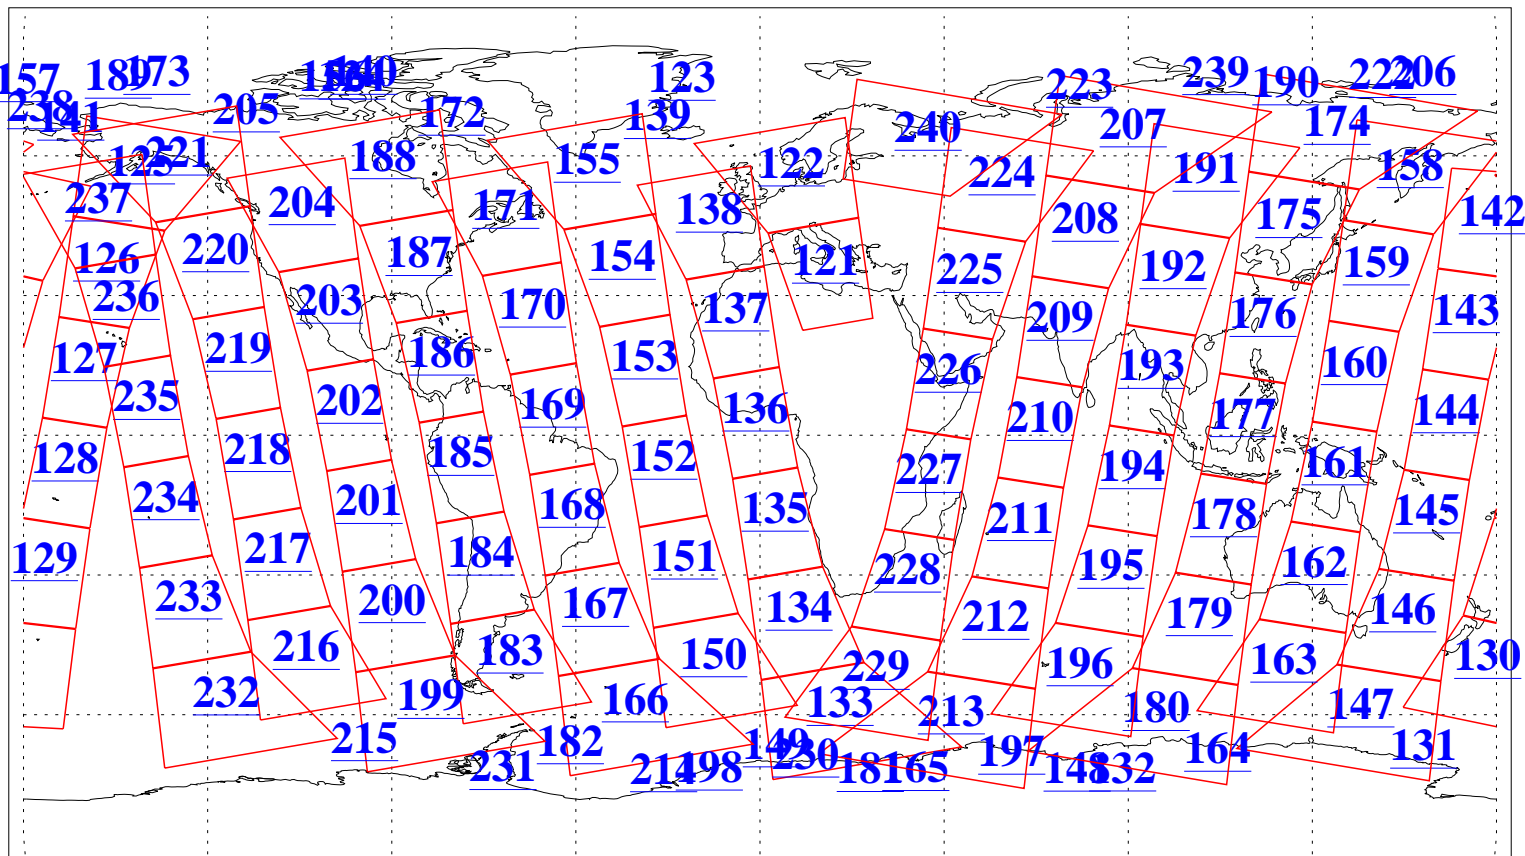

L1B Availability  
AMSU Granules: 240  
HSB Granules: 0  
AIRS Granules: 240

22 Jun 2013  
DoY 173  
Aqua Day 4067  
Granules: 1 to 120

Granules: 121 to 240

Legend: AMSU Available, HSB Available, AIRS Available

L1B Availability  
AMSU Granules: 240  
HSB Granules: 0  
AIRS Granules: 240

22 Jun 2013  
DoY 173  
Aqua Day 4067  
Ascending Granules

Descending Granules

Legend: AMSU Available, HSB Available, AIRS Available

L1B Availability  
 AMSU Granules: 240  
 HSB Granules: 0  
 AIRS Granules: 240

22 Jun 2013  
 DoY 173  
 Aqua Day 4067

Northern Hemisphere Granules

Southern Hemisphere Granules

Legend: AMSU Available, HSB Available, AIRS Available