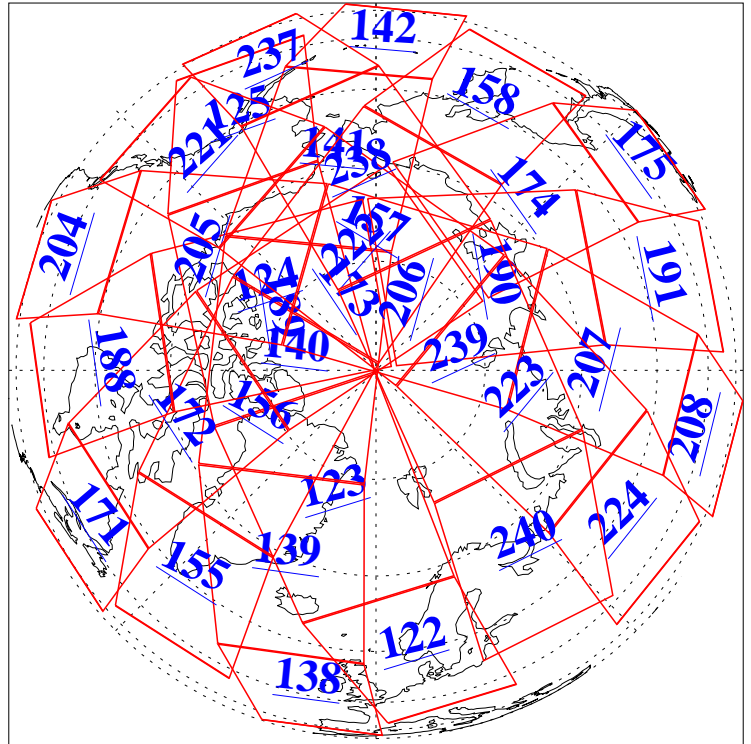

L1B Availability  
AMSU Granules: 240  
HSB Granules: 0  
AIRS Granules: 240

22 Jun 2013  
DoY 173  
Aqua Day 4067  
Granules: 1 to 120

Granules: 121 to 240

Legend: AMSU Available, HSB Available, AIRS Available

L1B Availability  
AMSU Granules: 240  
HSB Granules: 0  
AIRS Granules: 240

22 Jun 2013  
DoY 173  
Aqua Day 4067  
Ascending Granules

Descending Granules

Legend: AMSU Available, HSB Available, AIRS Available

L1B Availability  
 AMSU Granules: 240  
 HSB Granules: 0  
 AIRS Granules: 240

22 Jun 2013  
 DoY 173  
 Aqua Day 4067

Northern Hemisphere Granules

Southern Hemisphere Granules

Legend: AMSU Available, HSB Available, AIRS Available