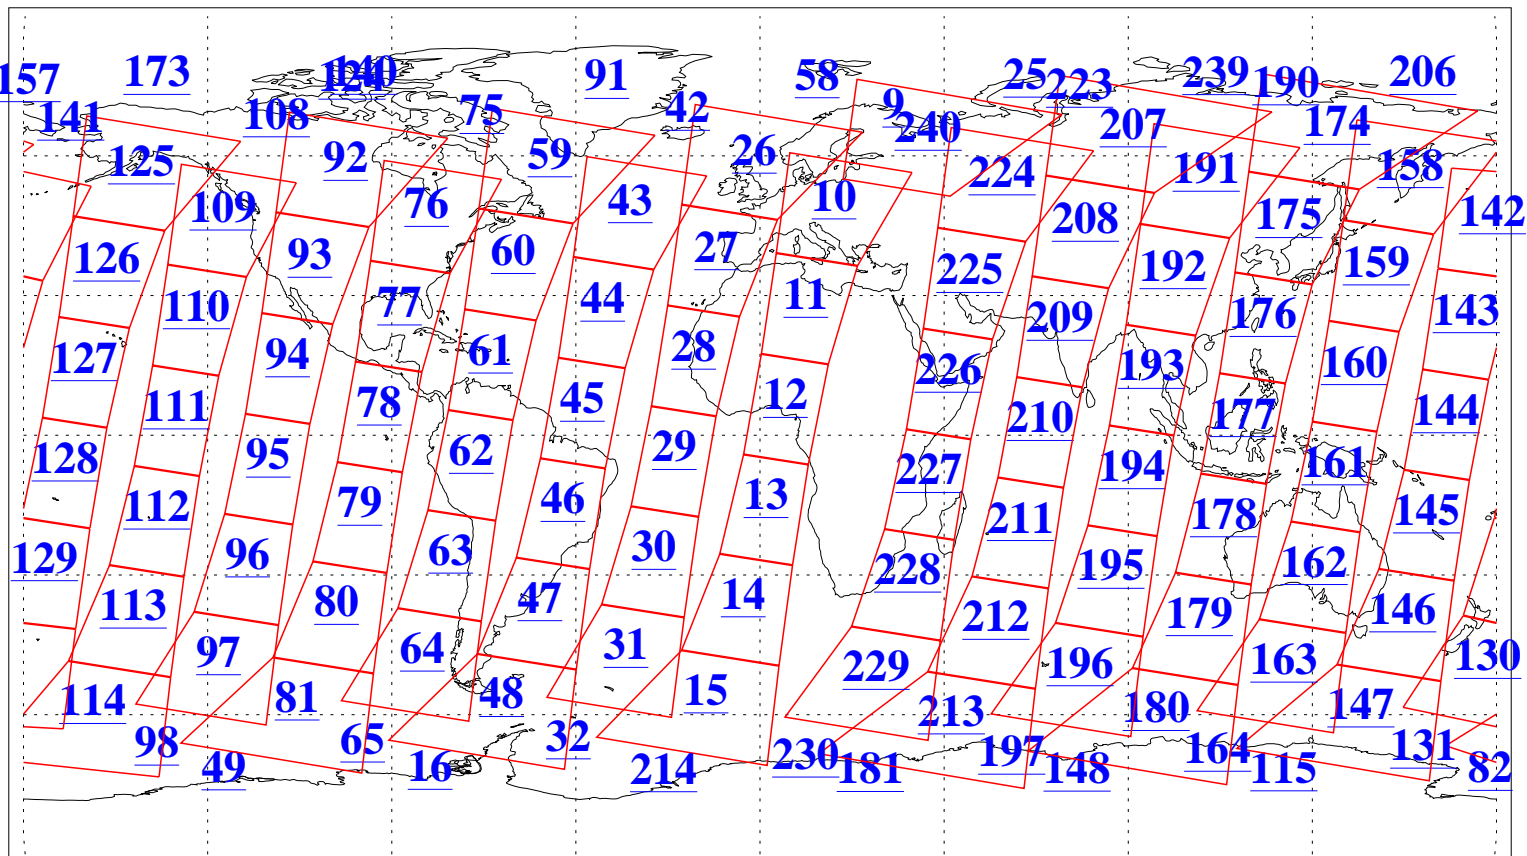

L1B Availability  
AMSU Granules: 240  
HSB Granules: 0  
AIRS Granules: 240

22 Jun 2013  
DoY 173  
Aqua Day 4067  
Granules: 1 to 120

Granules: 121 to 240

Legend: AMSU Available, HSB Available, AIRS Available

L1B Availability  
AMSU Granules: 240  
HSB Granules: 0  
AIRS Granules: 240

22 Jun 2013  
DoY 173  
Aqua Day 4067  
Ascending Granules

Descending Granules

Legend: AMSU Available, HSB Available, AIRS Available

L1B Availability  
 AMSU Granules: 240  
 HSB Granules: 0  
 AIRS Granules: 240

22 Jun 2013  
 DoY 173  
 Aqua Day 4067

Northern Hemisphere Granules

Southern Hemisphere Granules

Legend: AMSU Available, HSB Available, AIRS Available