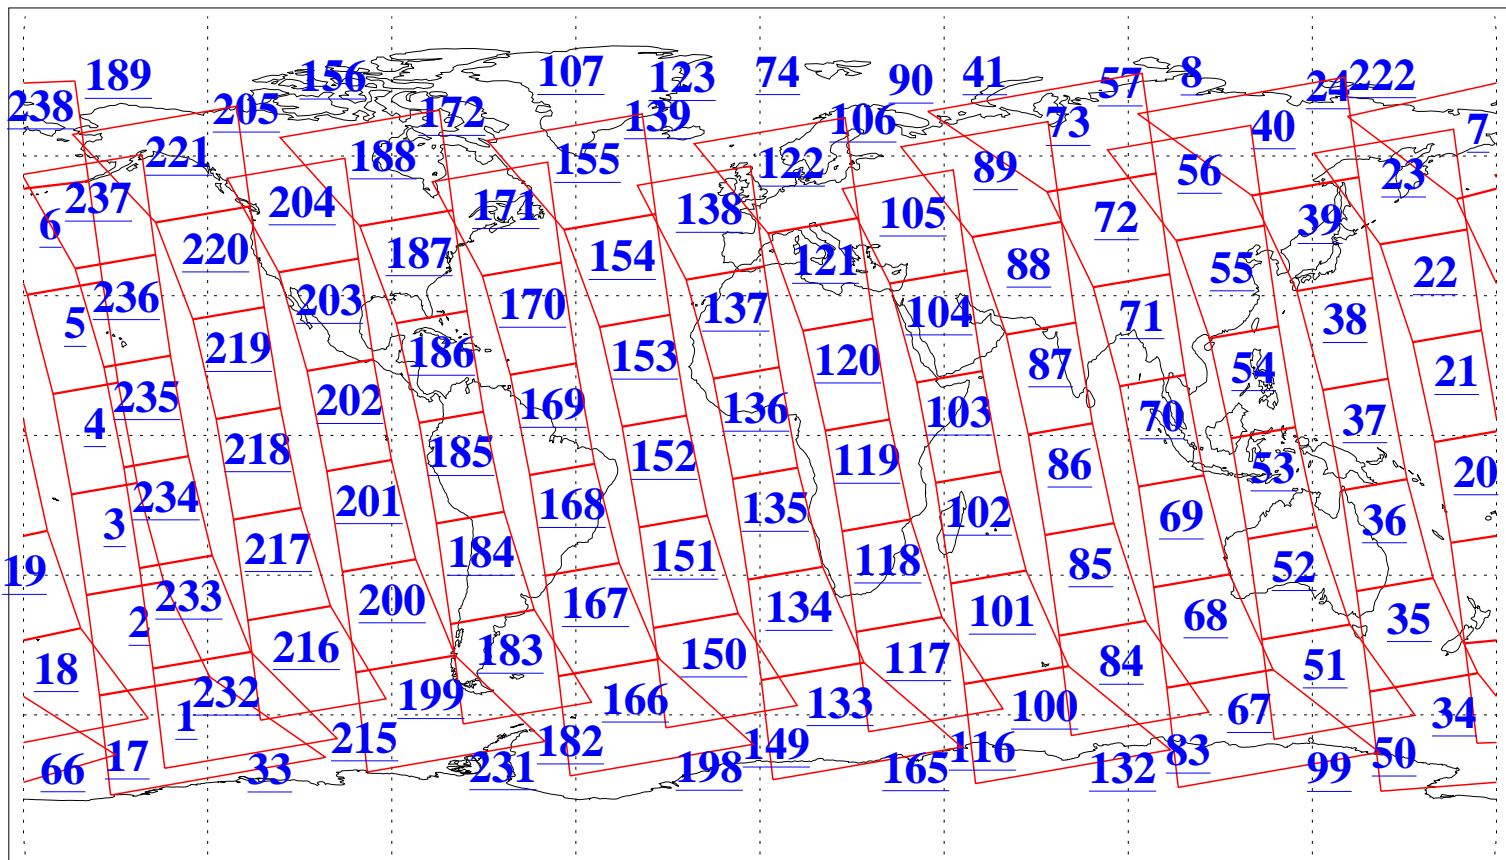

L1B Availability  
AMSU Granules: 240  
HSB Granules: 0  
AIRS Granules: 240

22 Jun 2013  
DoY 173  
Aqua Day 4067  
Granules: 1 to 120

Granules: 121 to 240

Legend: AMSU Available, HSB Available, AIRS Available

L1B Availability  
AMSU Granules: 240  
HSB Granules: 0  
AIRS Granules: 240

22 Jun 2013  
DoY 173  
Aqua Day 4067  
Ascending Granules

Descending Granules

Legend: AMSU Available, HSB Available, AIRS Available