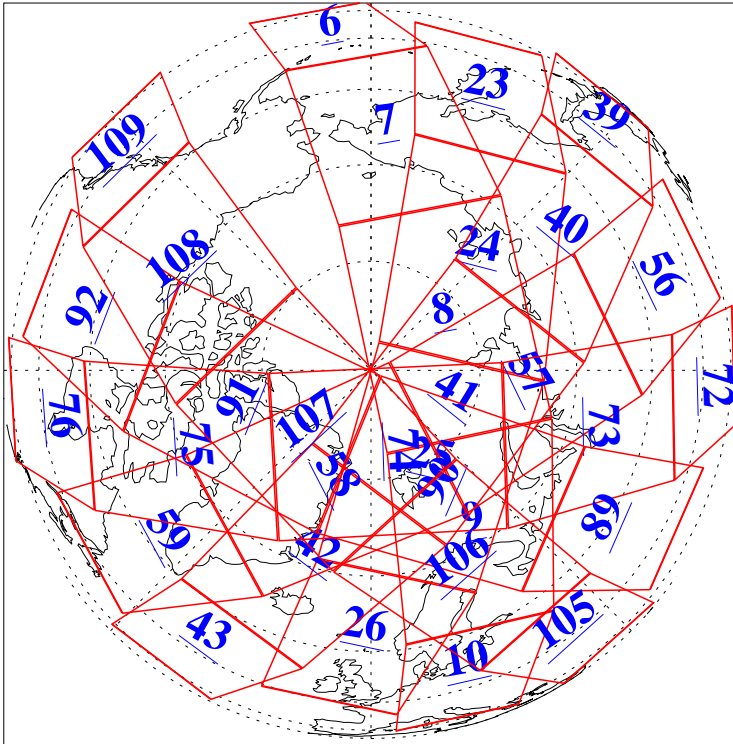

L1B Availability  
AMSU Granules: 240  
HSB Granules: 0  
AIRS Granules: 240

22 Jun 2013  
DoY 173  
Aqua Day 4067  
Granules: 1 to 120

Granules: 121 to 240

Legend: AMSU Available, HSB Available, AIRS Available

L1B Availability  
AMSU Granules: 240  
HSB Granules: 0  
AIRS Granules: 240

22 Jun 2013  
DoY 173  
Aqua Day 4067  
Ascending Granules

Descending Granules

Legend: AMSU Available, HSB Available, AIRS Available

L1B Availability  
 AMSU Granules: 240  
 HSB Granules: 0  
 AIRS Granules: 240

22 Jun 2013  
 DoY 173  
 Aqua Day 4067

Northern Hemisphere Granules

Southern Hemisphere Granules

Legend: AMSU Available, HSB Available, AIRS Available