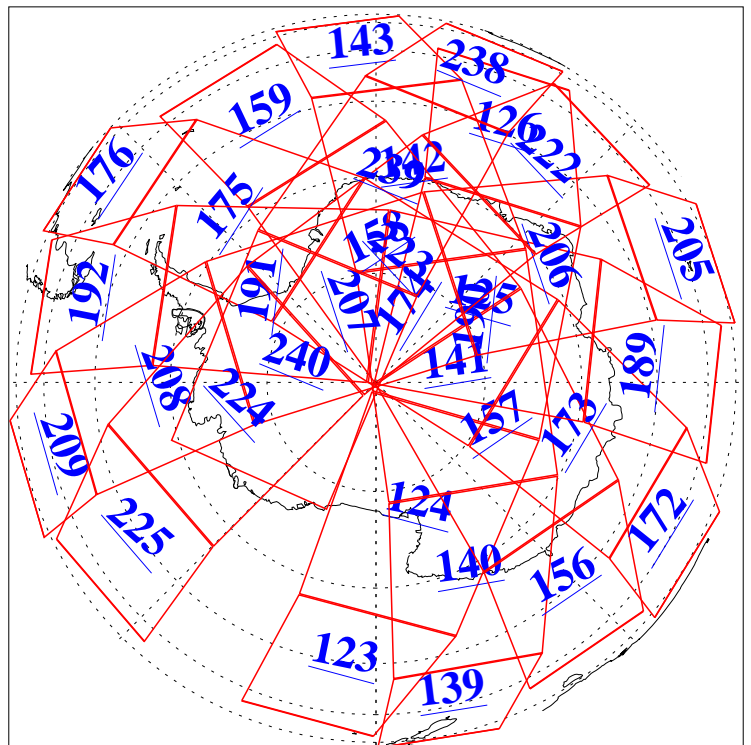

L1B Availability
AMSU Granules: 240
HSB Granules: 0
AIRS Granules: 240

21 Jun 2013
DoY 172
Aqua Day 4066
Granules: 1 to 120

Granules: 121 to 240

Legend: AMSU Available, HSB Available, AIRS Available

L1B Availability
AMSU Granules: 240
HSB Granules: 0
AIRS Granules: 240

21 Jun 2013
DoY 172
Aqua Day 4066
Ascending Granules

Descending Granules

Legend: AMSU Available, HSB Available, AIRS Available

L1B Availability
 AMSU Granules: 240
 HSB Granules: 0
 AIRS Granules: 240

21 Jun 2013
 DoY 172
 Aqua Day 4066

Northern Hemisphere Granules

Southern Hemisphere Granules

Legend: AMSU Available, HSB Available, AIRS Available