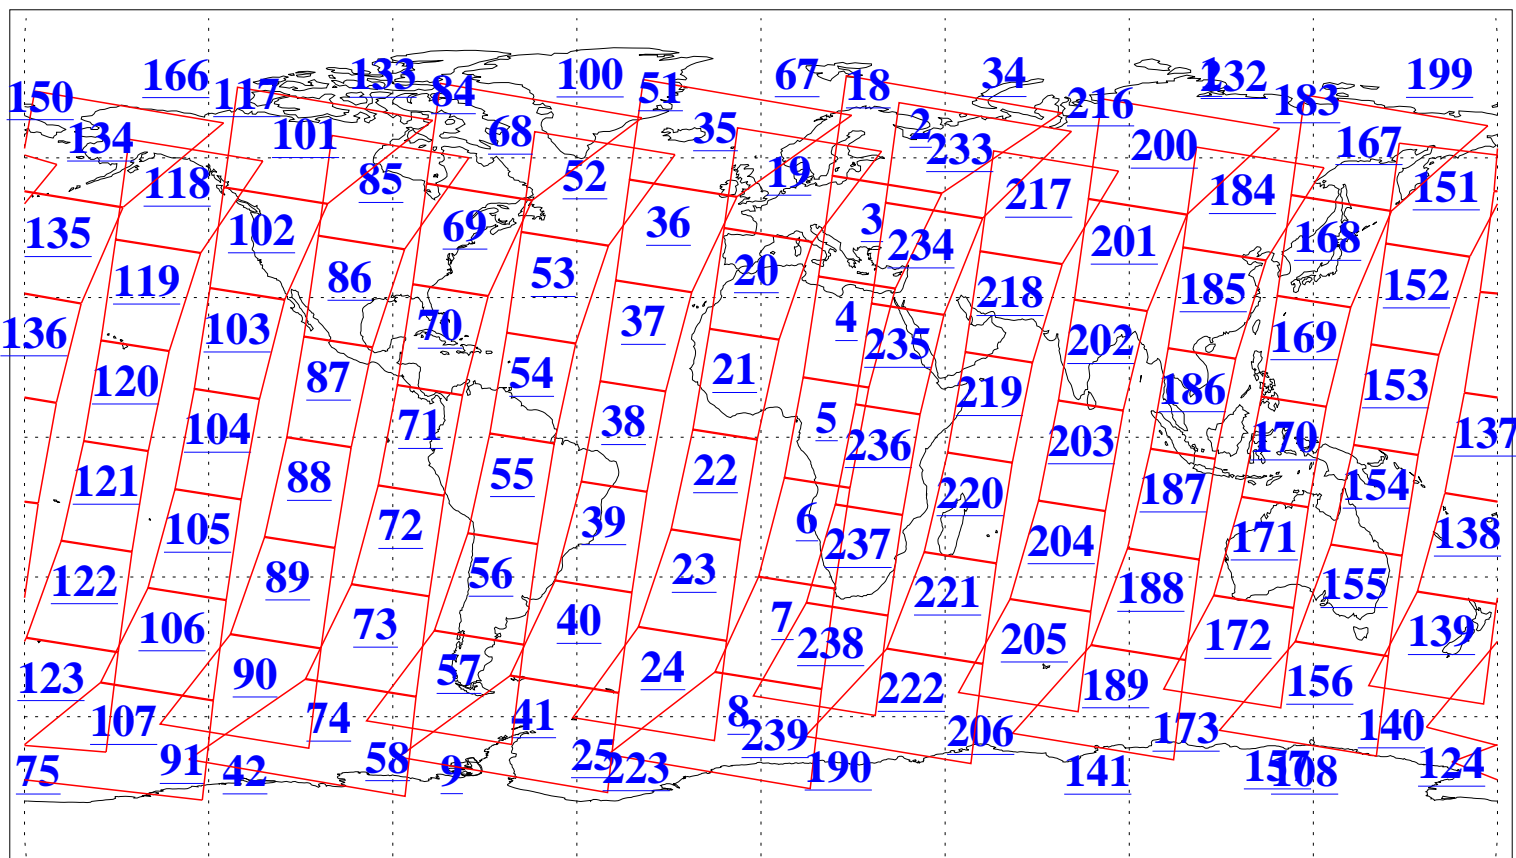

L1B Availability
AMSU Granules: 240
HSB Granules: 0
AIRS Granules: 240

21 Jun 2013
DoY 172
Aqua Day 4066
Granules: 1 to 120

Granules: 121 to 240

Legend: AMSU Available, HSB Available, AIRS Available

L1B Availability
AMSU Granules: 240
HSB Granules: 0
AIRS Granules: 240

21 Jun 2013
DoY 172
Aqua Day 4066
Ascending Granules

Descending Granules

Legend: AMSU Available, HSB Available, AIRS Available

L1B Availability
 AMSU Granules: 240
 HSB Granules: 0
 AIRS Granules: 240

21 Jun 2013
 DoY 172
 Aqua Day 4066

Northern Hemisphere Granules

Southern Hemisphere Granules

Legend: AMSU Available, HSB Available, AIRS Available