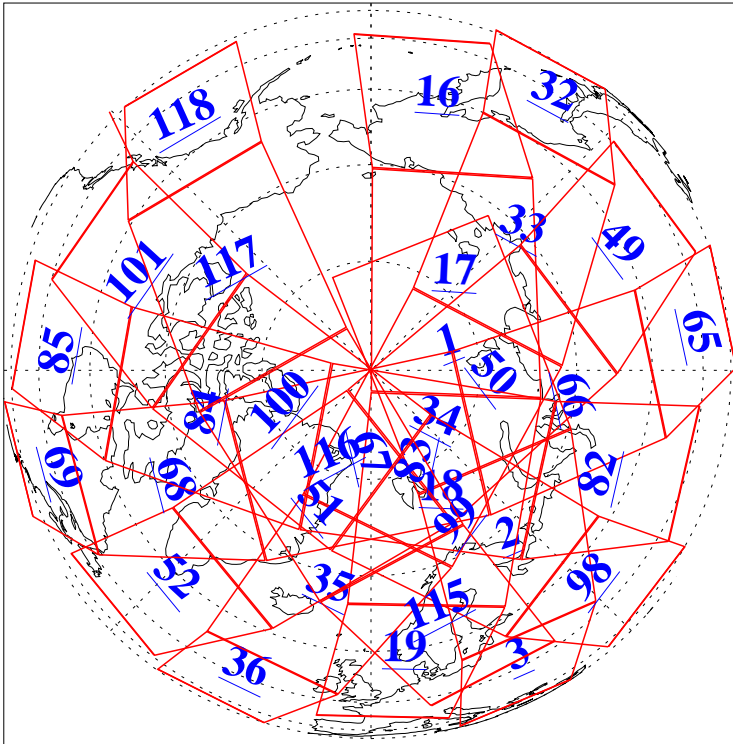

L1B Availability
AMSU Granules: 240
HSB Granules: 0
AIRS Granules: 240

21 Jun 2013
DoY 172
Aqua Day 4066
Granules: 1 to 120

Granules: 121 to 240

Legend: AMSU Available, HSB Available, AIRS Available

L1B Availability
AMSU Granules: 240
HSB Granules: 0
AIRS Granules: 240

21 Jun 2013
DoY 172
Aqua Day 4066
Ascending Granules

Descending Granules

Legend: AMSU Available, HSB Available, AIRS Available

L1B Availability
 AMSU Granules: 240
 HSB Granules: 0
 AIRS Granules: 240

21 Jun 2013
 DoY 172
 Aqua Day 4066

Northern Hemisphere Granules

Southern Hemisphere Granules

Legend: AMSU Available, HSB Available, AIRS Available