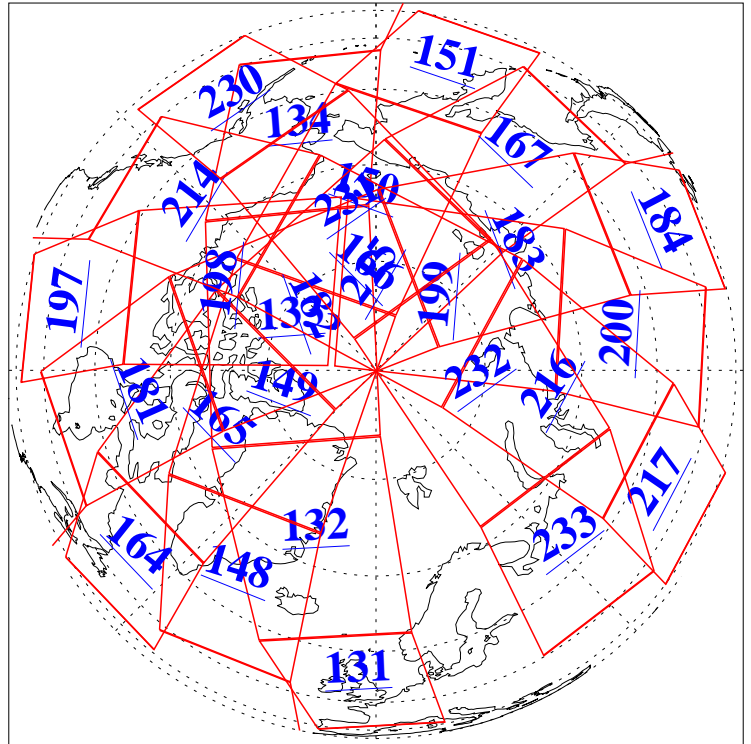

21 Jun 2013
DoY 172
Aqua Day 4066
Ascending Granules

Descending Granules

Legend: AMSU Available, HSB Available, AIRS Available

L1B Availability
 AMSU Granules: 240
 HSB Granules: 0
 AIRS Granules: 240

21 Jun 2013
 DoY 172
 Aqua Day 4066

Northern Hemisphere Granules

Southern Hemisphere Granules

Legend: AMSU Available, HSB Available, AIRS Available