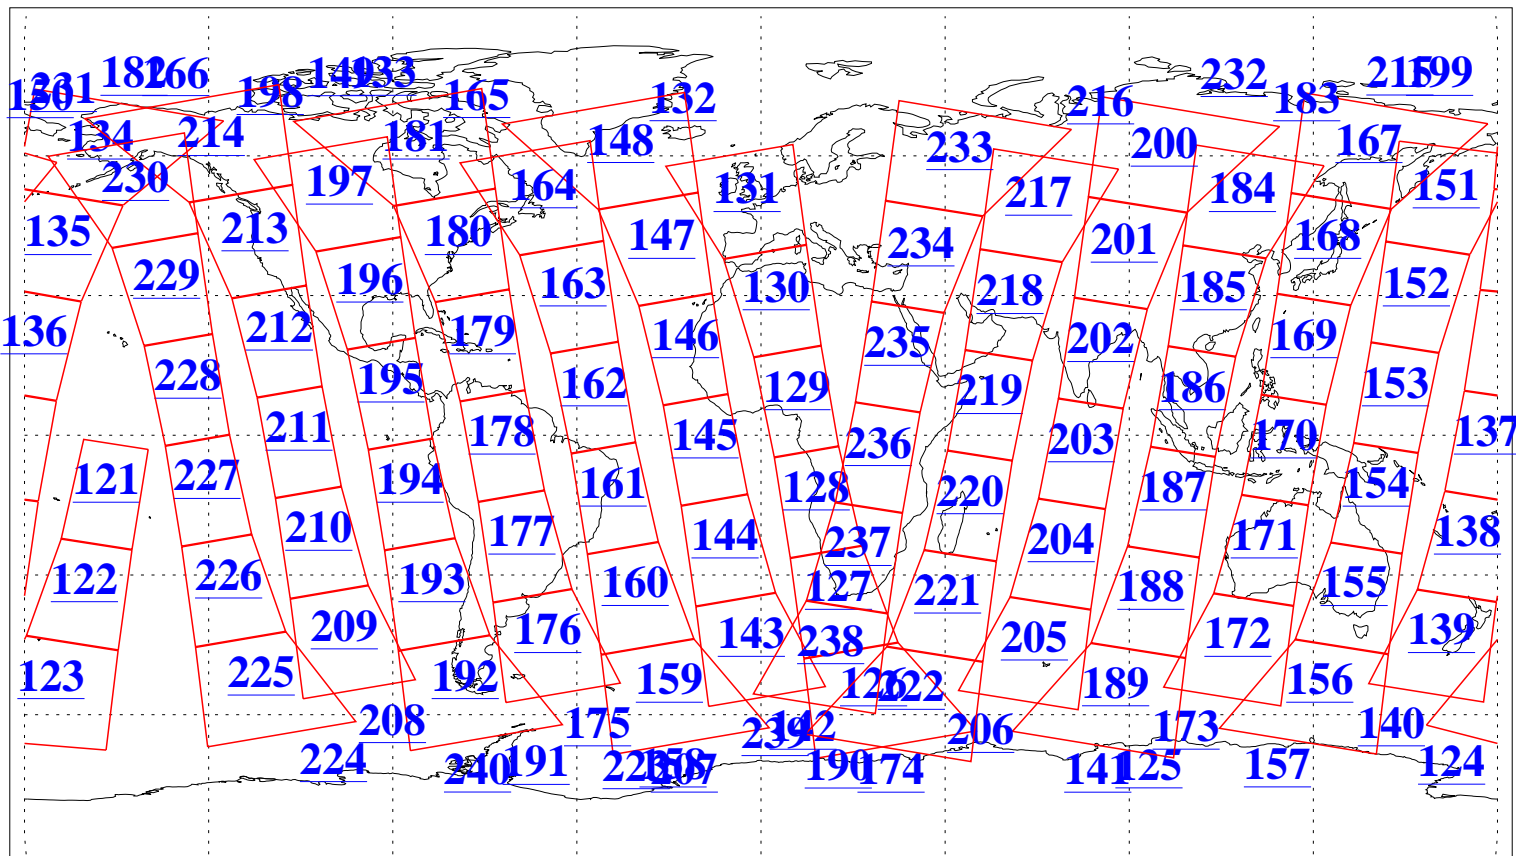

L1B Availability
AMSU Granules: 240
HSB Granules: 0
AIRS Granules: 240

21 Jun 2013
DoY 172
Aqua Day 4066
Granules: 1 to 120

Granules: 121 to 240

Legend: AMSU Available, HSB Available, AIRS Available

L1B Availability
AMSU Granules: 240
HSB Granules: 0
AIRS Granules: 240

21 Jun 2013
DoY 172
Aqua Day 4066
Ascending Granules

Descending Granules

Legend: AMSU Available, HSB Available, AIRS Available

L1B Availability
 AMSU Granules: 240
 HSB Granules: 0
 AIRS Granules: 240

21 Jun 2013
 DoY 172
 Aqua Day 4066

Northern Hemisphere Granules

Southern Hemisphere Granules

Legend: AMSU Available, HSB Available, AIRS Available