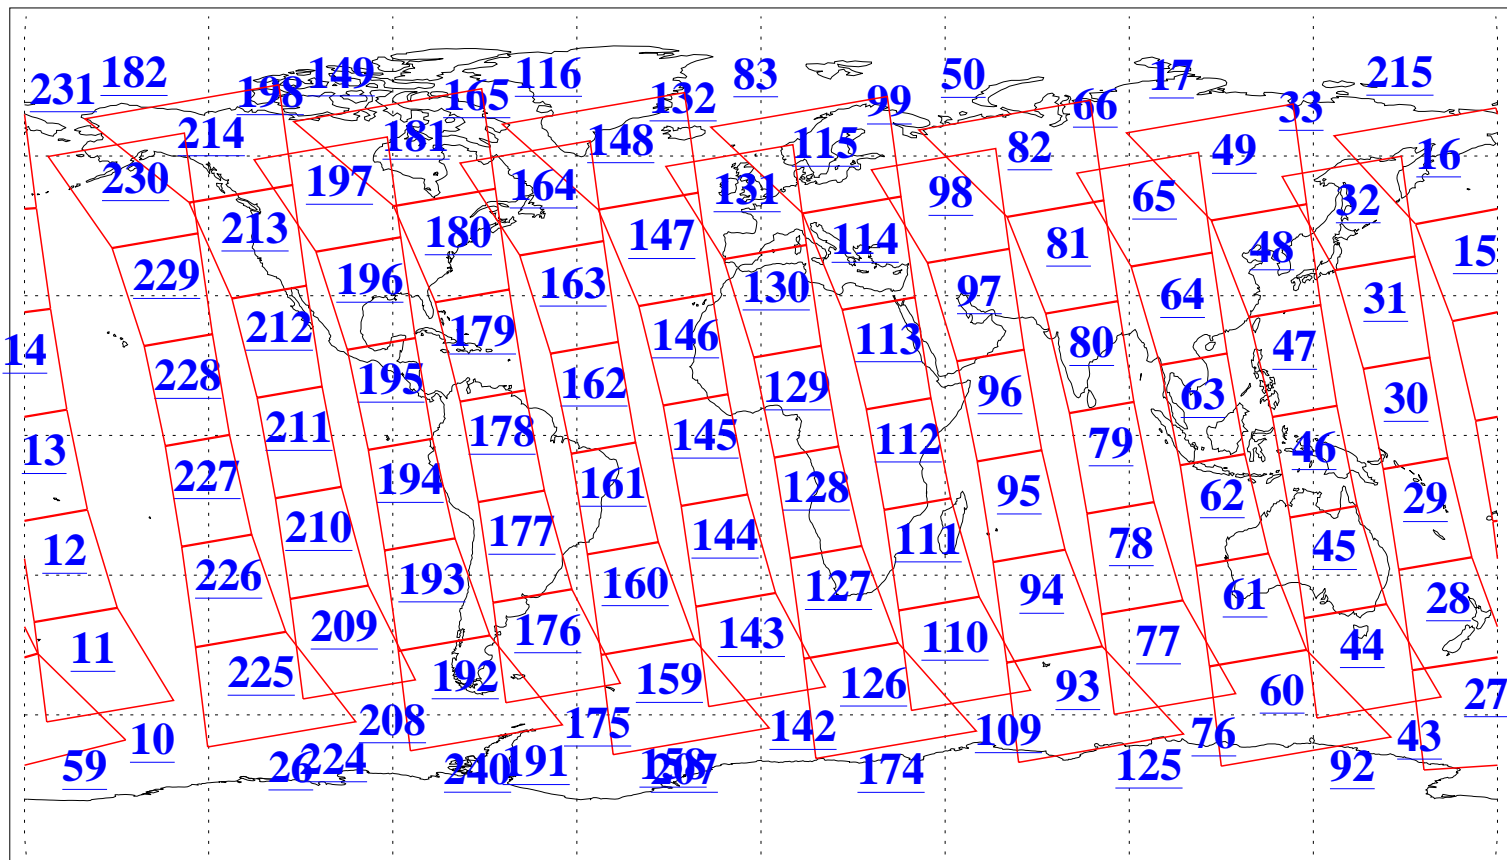

L1B Availability
AMSU Granules: 240
HSB Granules: 0
AIRS Granules: 240

21 Jun 2013
DoY 172
Aqua Day 4066
Granules: 1 to 120

Granules: 121 to 240

Legend: AMSU Available, HSB Available, AIRS Available

L1B Availability
AMSU Granules: 240
HSB Granules: 0
AIRS Granules: 240

21 Jun 2013
DoY 172
Aqua Day 4066
Ascending Granules

Descending Granules

Legend: AMSU Available, HSB Available, AIRS Available

L1B Availability
 AMSU Granules: 240
 HSB Granules: 0
 AIRS Granules: 240

21 Jun 2013
 DoY 172
 Aqua Day 4066

Northern Hemisphere Granules

Southern Hemisphere Granules

Legend: AMSU Available, HSB Available, AIRS Available