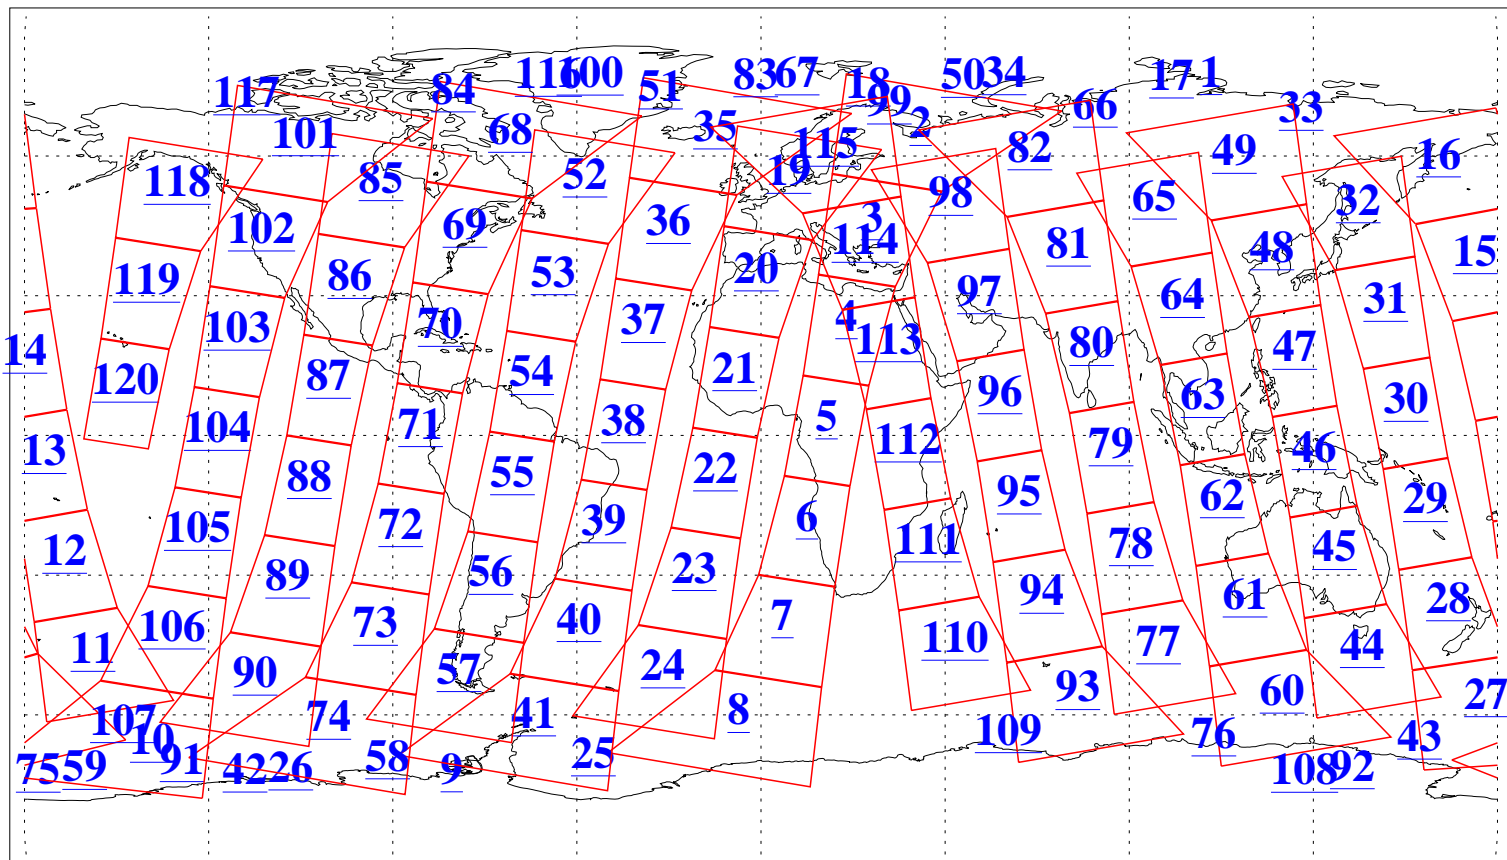

L1B Availability
AMSU Granules: 240
HSB Granules: 0
AIRS Granules: 240

21 Jun 2013
DoY 172
Aqua Day 4066
Granules: 1 to 120

Granules: 121 to 240

Legend: AMSU Available, HSB Available, AIRS Available

L1B Availability
AMSU Granules: 240
HSB Granules: 0
AIRS Granules: 240

21 Jun 2013
DoY 172
Aqua Day 4066
Ascending Granules

Descending Granules

Legend: AMSU Available, HSB Available, AIRS Available

L1B Availability
 AMSU Granules: 240
 HSB Granules: 0
 AIRS Granules: 240

21 Jun 2013
 DoY 172
 Aqua Day 4066

Northern Hemisphere Granules

Southern Hemisphere Granules

Legend: AMSU Available, HSB Available, AIRS Available