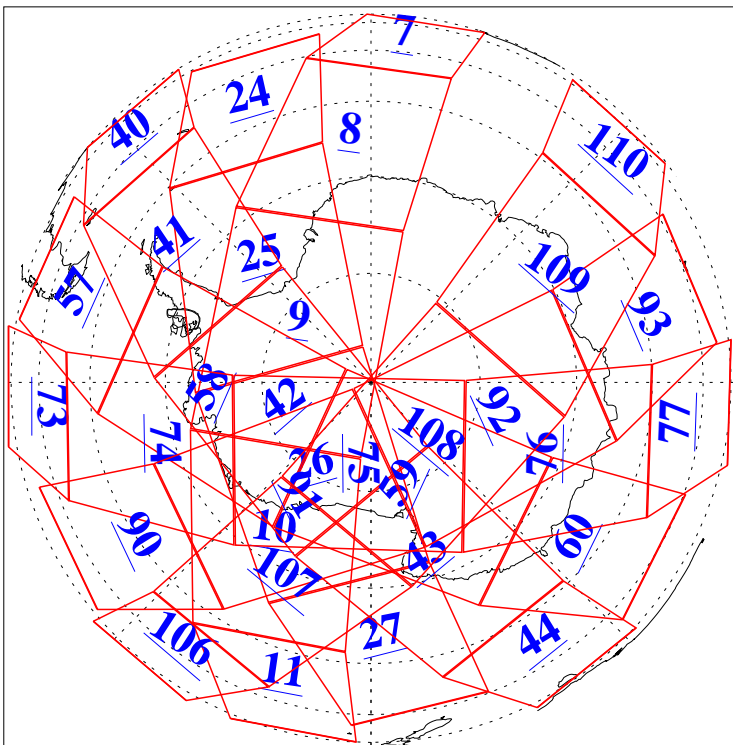

L1B Availability
AMSU Granules: 240
HSB Granules: 0
AIRS Granules: 240

21 Jun 2013
DoY 172
Aqua Day 4066
Granules: 1 to 120

Granules: 121 to 240

Legend: AMSU Available, HSB Available, AIRS Available

L1B Availability
AMSU Granules: 240
HSB Granules: 0
AIRS Granules: 240

21 Jun 2013
DoY 172
Aqua Day 4066
Ascending Granules

Descending Granules

Legend: AMSU Available, HSB Available, AIRS Available

L1B Availability
 AMSU Granules: 240
 HSB Granules: 0
 AIRS Granules: 240

21 Jun 2013
 DoY 172
 Aqua Day 4066

Northern Hemisphere Granules

Southern Hemisphere Granules

Legend: AMSU Available, HSB Available, AIRS Available