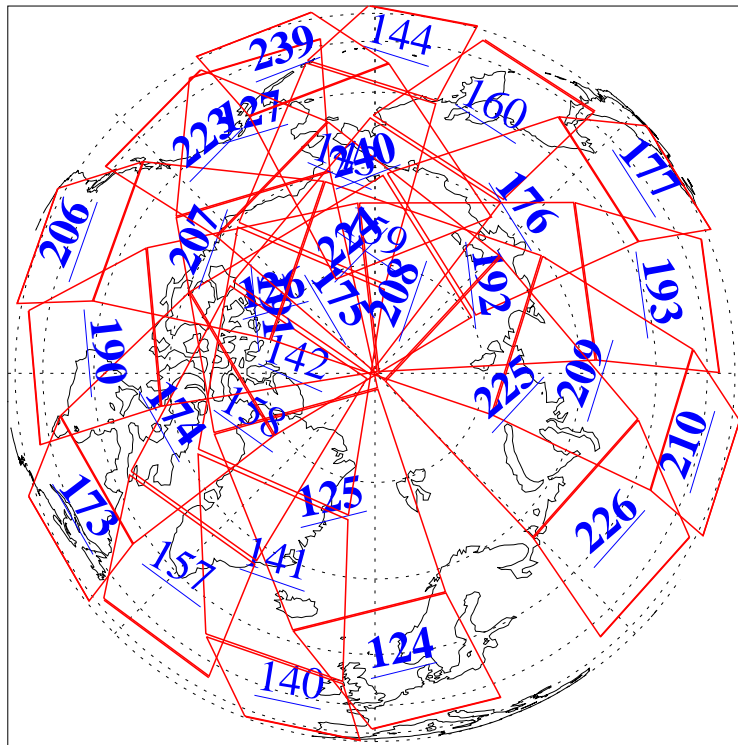

L1B Availability  
AMSU Granules: 240  
HSB Granules: 0  
AIRS Granules: 216

20 Jun 2013  
DoY 171  
Aqua Day 4065  
Ascending Granules

Descending Granules

Legend: AMSU Available, HSB Available, AIRS Available

L1B Availability  
 AMSU Granules: 240  
 HSB Granules: 0  
 AIRS Granules: 216

20 Jun 2013  
 DoY 171  
 Aqua Day 4065

Northern Hemisphere Granules

Southern Hemisphere Granules

Legend: AMSU Available, HSB Available, AIRS Available