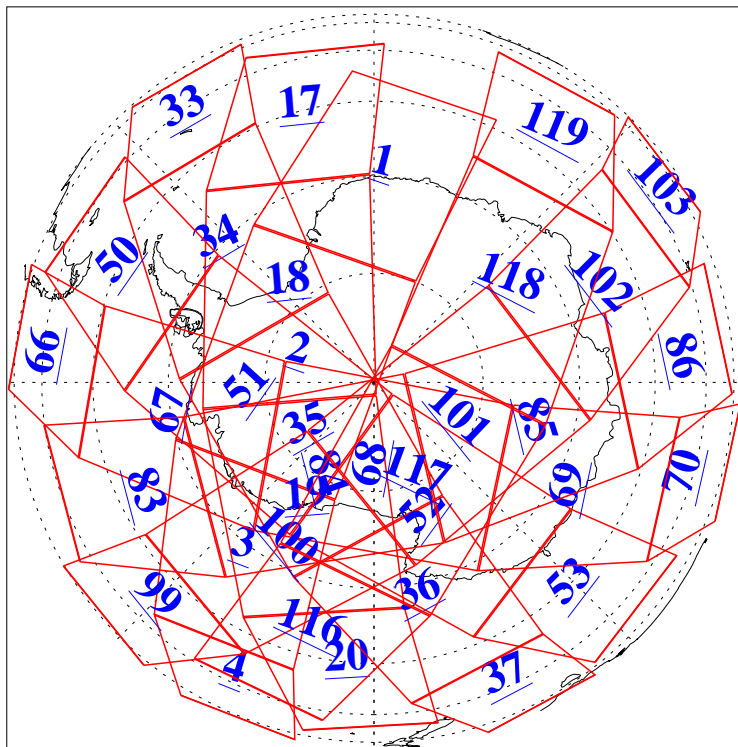

L1B Availability  
AMSU Granules: 240  
HSB Granules: 0  
AIRS Granules: 216

20 Jun 2013  
DoY 171  
Aqua Day 4065  
Granules: 1 to 120

Granules: 121 to 240

Legend: AMSU Available, HSB Available, AIRS Available

L1B Availability  
AMSU Granules: 240  
HSB Granules: 0  
AIRS Granules: 216

20 Jun 2013  
DoY 171  
Aqua Day 4065  
Ascending Granules

Descending Granules

Legend: AMSU Available, HSB Available, AIRS Available

L1B Availability  
 AMSU Granules: 240  
 HSB Granules: 0  
 AIRS Granules: 216

20 Jun 2013  
 DoY 171  
 Aqua Day 4065

Northern Hemisphere Granules

Southern Hemisphere Granules

Legend: AMSU Available, HSB Available, AIRS Available