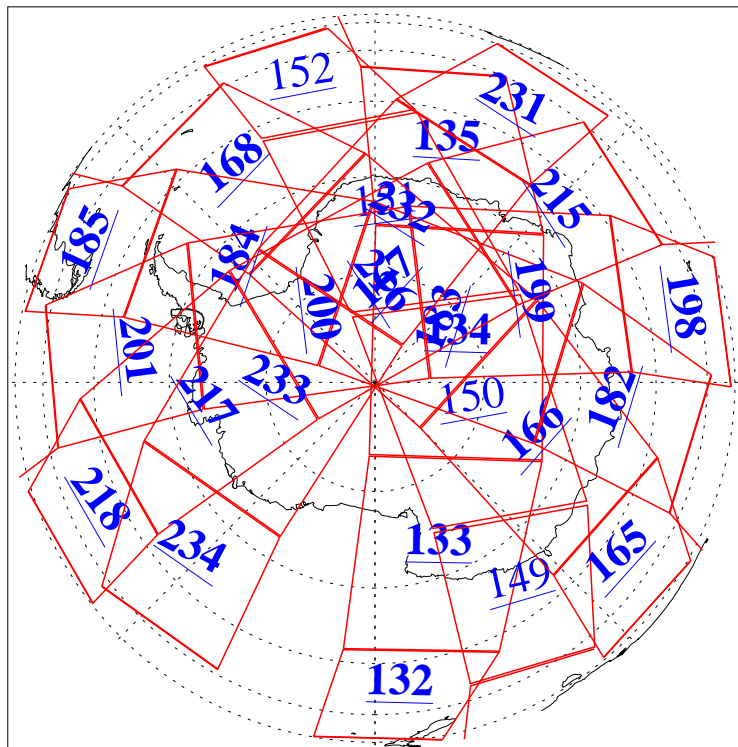

L1B Availability  
AMSU Granules: 240  
HSB Granules: 0  
AIRS Granules: 216

20 Jun 2013  
DoY 171  
Aqua Day 4065  
Granules: 1 to 120

Granules: 121 to 240

Legend: AMSU Available, HSB Available, AIRS Available

L1B Availability  
AMSU Granules: 240  
HSB Granules: 0  
AIRS Granules: 216

20 Jun 2013  
DoY 171  
Aqua Day 4065  
Ascending Granules

Descending Granules

Legend: AMSU Available, HSB Available, AIRS Available

L1B Availability  
 AMSU Granules: 240  
 HSB Granules: 0  
 AIRS Granules: 216

20 Jun 2013  
 DoY 171  
 Aqua Day 4065

Northern Hemisphere Granules

Southern Hemisphere Granules

Legend: AMSU Available, HSB Available, AIRS Available