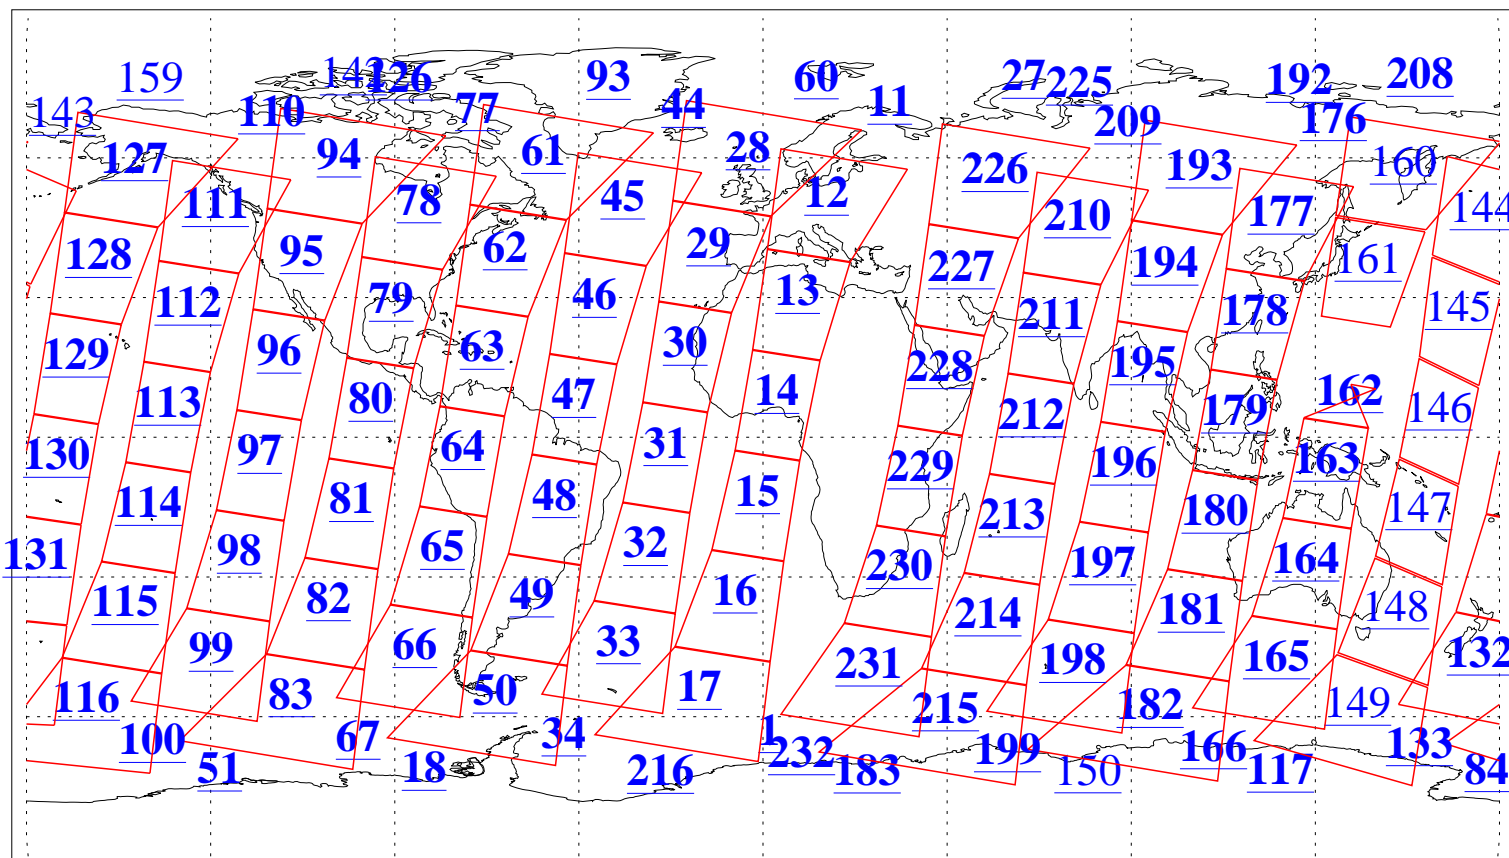

L1B Availability  
AMSU Granules: 240  
HSB Granules: 0  
AIRS Granules: 216

20 Jun 2013  
DoY 171  
Aqua Day 4065  
Granules: 1 to 120

Granules: 121 to 240

Legend: AMSU Available, HSB Available, AIRS Available

L1B Availability  
AMSU Granules: 240  
HSB Granules: 0  
AIRS Granules: 216

20 Jun 2013  
DoY 171  
Aqua Day 4065  
Ascending Granules

Descending Granules

Legend: AMSU Available, HSB Available, AIRS Available

L1B Availability  
 AMSU Granules: 240  
 HSB Granules: 0  
 AIRS Granules: 216

20 Jun 2013  
 DoY 171  
 Aqua Day 4065

Northern Hemisphere Granules

Southern Hemisphere Granules

Legend: AMSU Available, HSB Available, AIRS Available