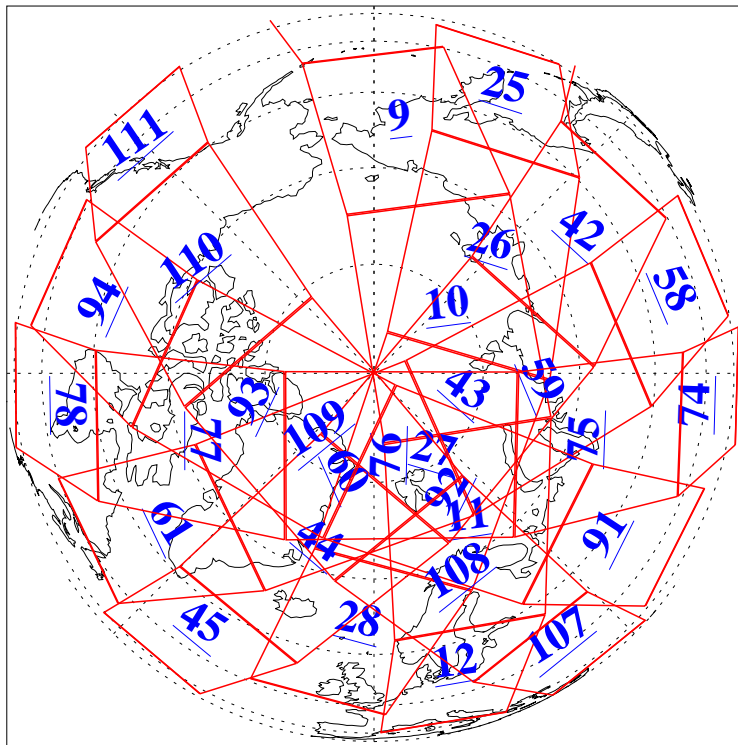

L1B Availability  
AMSU Granules: 240  
HSB Granules: 0  
AIRS Granules: 216

20 Jun 2013  
DoY 171  
Aqua Day 4065  
Granules: 1 to 120

Granules: 121 to 240

Legend: AMSU Available, HSB Available, AIRS Available

L1B Availability  
AMSU Granules: 240  
HSB Granules: 0  
AIRS Granules: 216

20 Jun 2013  
DoY 171  
Aqua Day 4065  
Ascending Granules

Descending Granules

Legend: AMSU Available, HSB Available, AIRS Available

L1B Availability  
 AMSU Granules: 240  
 HSB Granules: 0  
 AIRS Granules: 216

20 Jun 2013  
 DoY 171  
 Aqua Day 4065

Northern Hemisphere Granules

Southern Hemisphere Granules

Legend: AMSU Available, HSB Available, AIRS Available