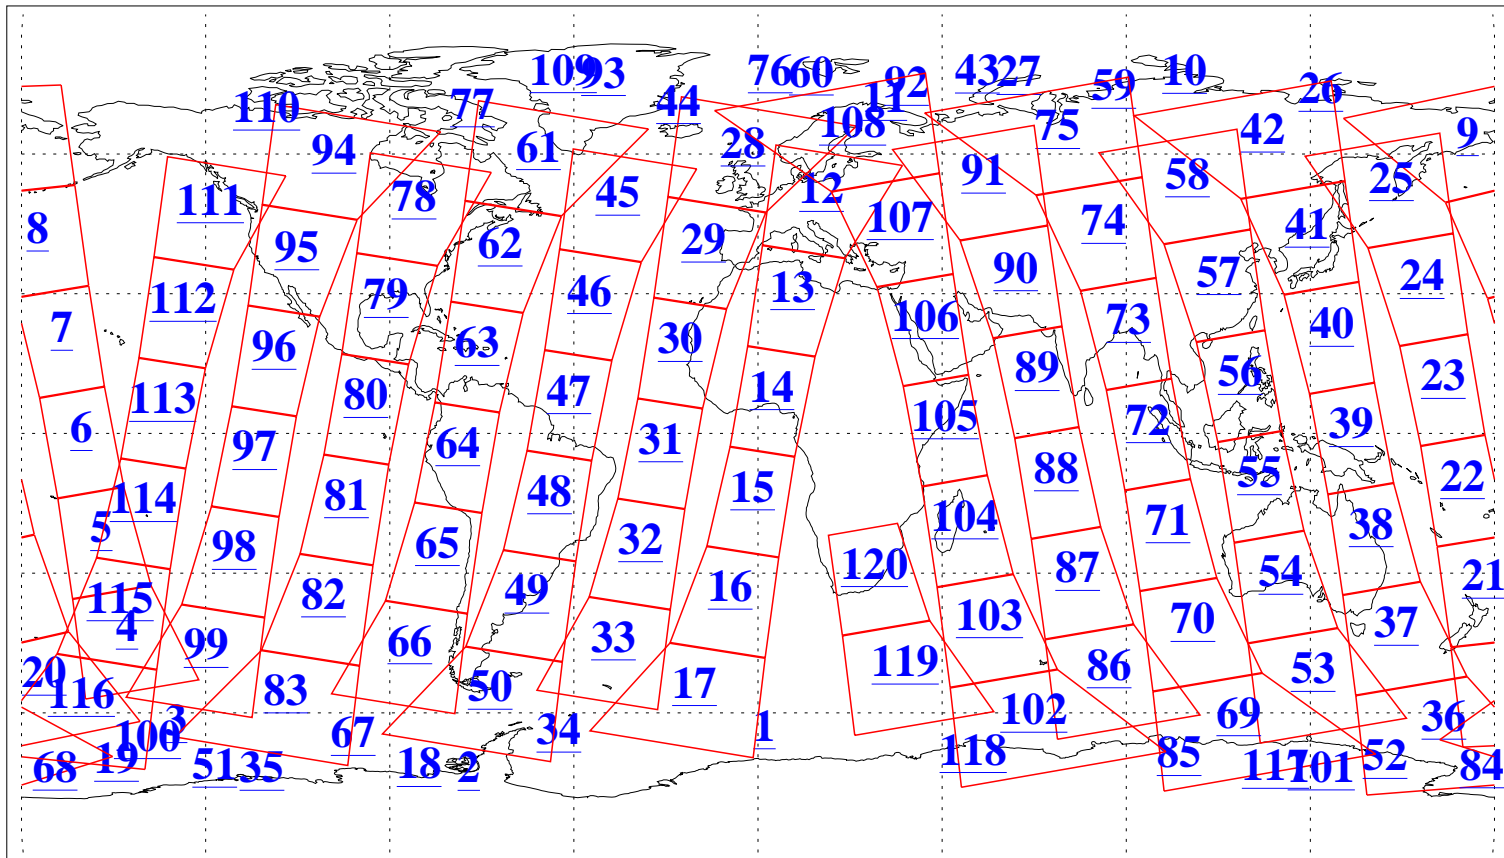

L1B Availability  
AMSU Granules: 240  
HSB Granules: 0  
AIRS Granules: 216

20 Jun 2013  
DoY 171  
Aqua Day 4065  
Granules: 1 to 120

Granules: 121 to 240

Legend: AMSU Available, HSB Available, AIRS Available

L1B Availability  
AMSU Granules: 240  
HSB Granules: 0  
AIRS Granules: 216

20 Jun 2013  
DoY 171  
Aqua Day 4065  
Ascending Granules

Descending Granules

Legend: AMSU Available, HSB Available, AIRS Available

L1B Availability  
 AMSU Granules: 240  
 HSB Granules: 0  
 AIRS Granules: 216

20 Jun 2013  
 DoY 171  
 Aqua Day 4065

Northern Hemisphere Granules

Southern Hemisphere Granules

Legend: AMSU Available, HSB Available, AIRS Available