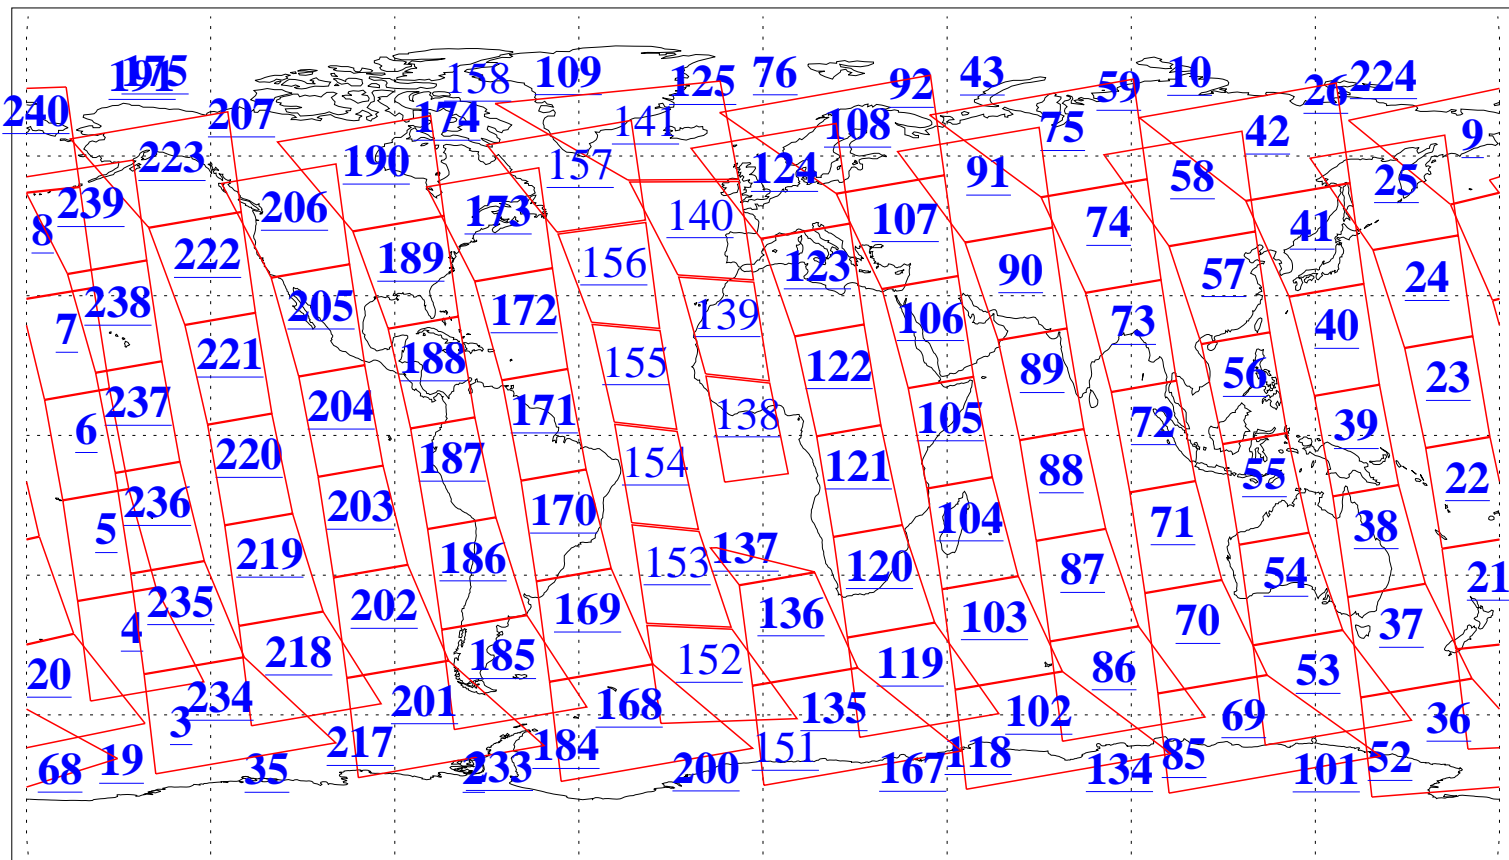

L1B Availability  
AMSU Granules: 240  
HSB Granules: 0  
AIRS Granules: 216

20 Jun 2013  
DoY 171  
Aqua Day 4065  
Granules: 1 to 120

Granules: 121 to 240

Legend: AMSU Available, HSB Available, AIRS Available

L1B Availability  
AMSU Granules: 240  
HSB Granules: 0  
AIRS Granules: 216

20 Jun 2013  
DoY 171  
Aqua Day 4065  
Ascending Granules

Descending Granules

Legend: AMSU Available, HSB Available, AIRS Available

L1B Availability  
 AMSU Granules: 240  
 HSB Granules: 0  
 AIRS Granules: 216

20 Jun 2013  
 DoY 171  
 Aqua Day 4065

Northern Hemisphere Granules

Southern Hemisphere Granules

Legend: AMSU Available, HSB Available, AIRS Available