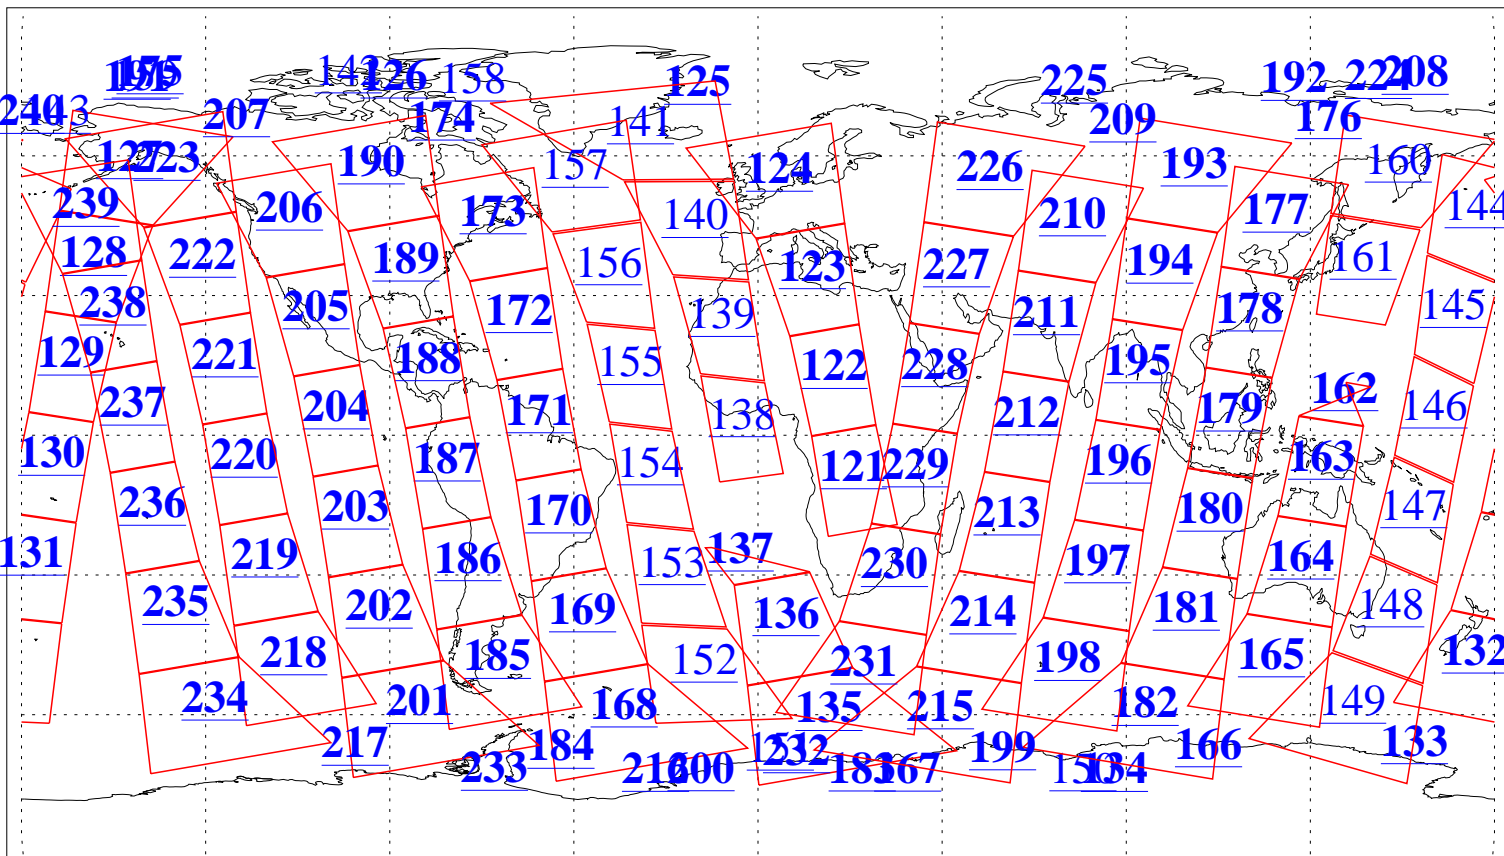

L1B Availability  
AMSU Granules: 240  
HSB Granules: 0  
AIRS Granules: 216

20 Jun 2013  
DoY 171  
Aqua Day 4065  
Granules: 1 to 120

Granules: 121 to 240

Legend: AMSU Available, HSB Available, AIRS Available

L1B Availability  
AMSU Granules: 240  
HSB Granules: 0  
AIRS Granules: 216

20 Jun 2013  
DoY 171  
Aqua Day 4065  
Ascending Granules

Descending Granules

Legend: AMSU Available, HSB Available, AIRS Available

L1B Availability  
 AMSU Granules: 240  
 HSB Granules: 0  
 AIRS Granules: 216

20 Jun 2013  
 DoY 171  
 Aqua Day 4065

Northern Hemisphere Granules

Southern Hemisphere Granules

Legend: AMSU Available, HSB Available, AIRS Available