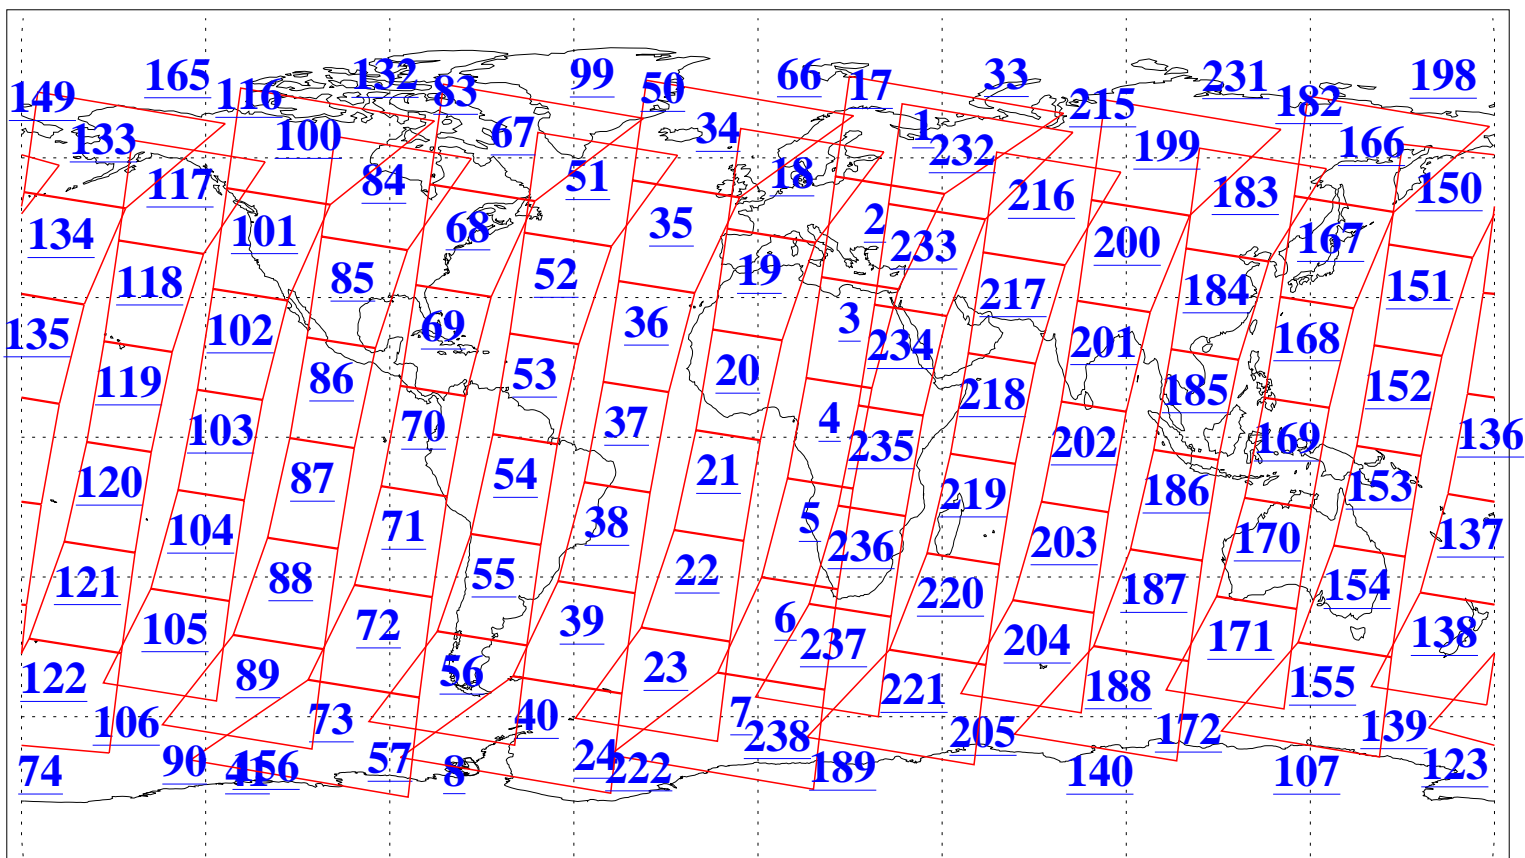

L1B Availability
AMSU Granules: 240
HSB Granules: 0
AIRS Granules: 240

14 Jun 2013
DoY 165
Aqua Day 4059
Granules: 1 to 120

Granules: 121 to 240

Legend: AMSU Available, HSB Available, AIRS Available

L1B Availability
AMSU Granules: 240
HSB Granules: 0
AIRS Granules: 240

14 Jun 2013
DoY 165
Aqua Day 4059

Ascending Granules

Descending Granules

Legend: AMSU Available, HSB Available, AIRS Available

L1B Availability
 AMSU Granules: 240
 HSB Granules: 0
 AIRS Granules: 240

14 Jun 2013
 DoY 165
 Aqua Day 4059

Northern Hemisphere Granules

Southern Hemisphere Granules

Legend: AMSU Available, HSB Available, AIRS Available