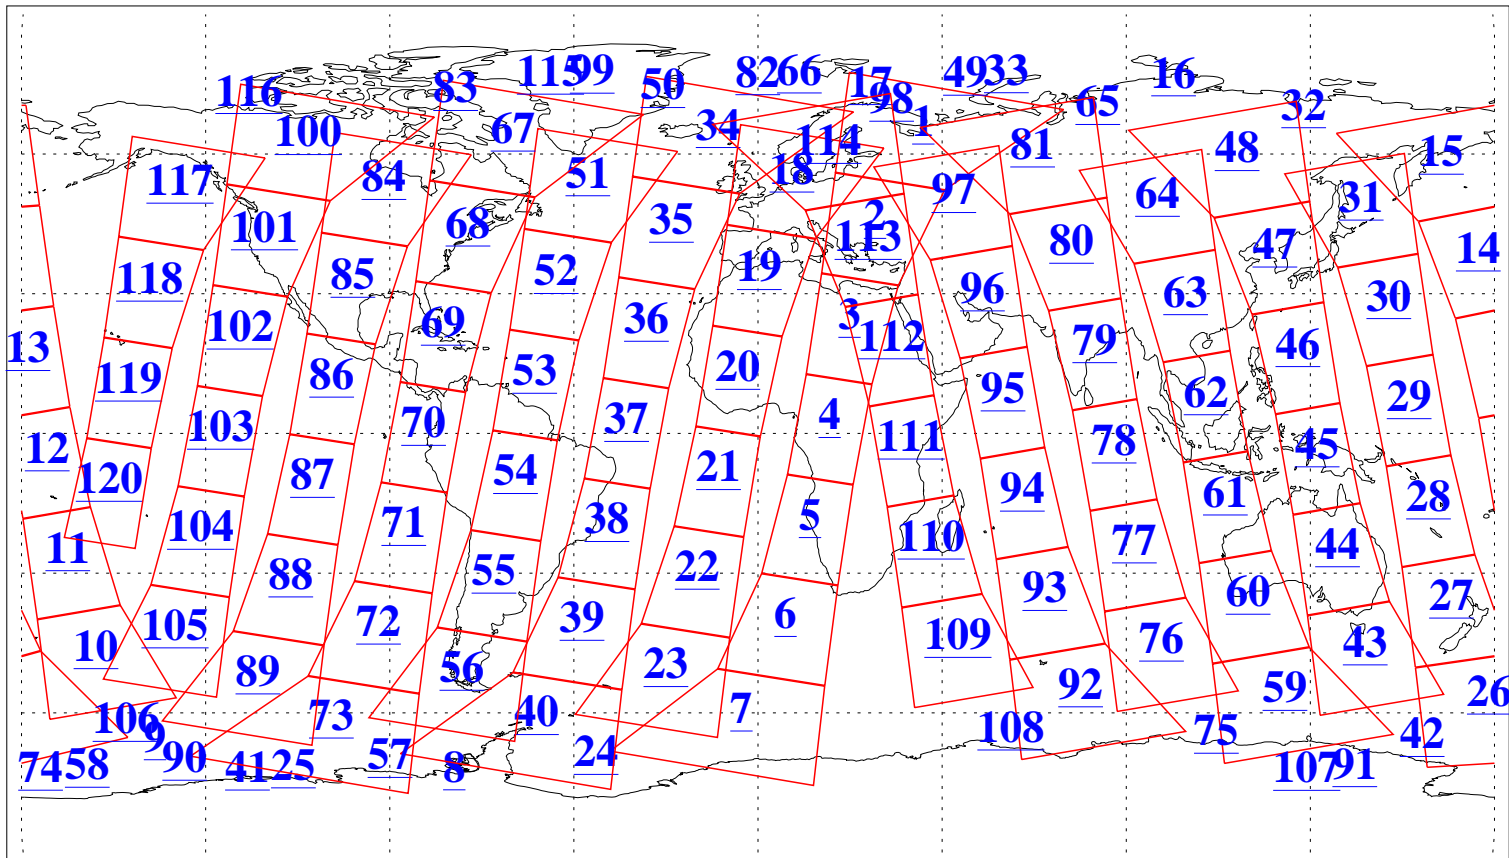

L1B Availability
AMSU Granules: 240
HSB Granules: 0
AIRS Granules: 240

14 Jun 2013
DoY 165
Aqua Day 4059
Granules: 1 to 120

Granules: 121 to 240

Legend: AMSU Available, HSB Available, AIRS Available

L1B Availability
AMSU Granules: 240
HSB Granules: 0
AIRS Granules: 240

14 Jun 2013
DoY 165
Aqua Day 4059

Ascending Granules

Descending Granules

Legend: AMSU Available, HSB Available, AIRS Available

L1B Availability
 AMSU Granules: 240
 HSB Granules: 0
 AIRS Granules: 240

14 Jun 2013
 DoY 165
 Aqua Day 4059

Northern Hemisphere Granules

Southern Hemisphere Granules

Legend: AMSU Available, HSB Available, AIRS Available