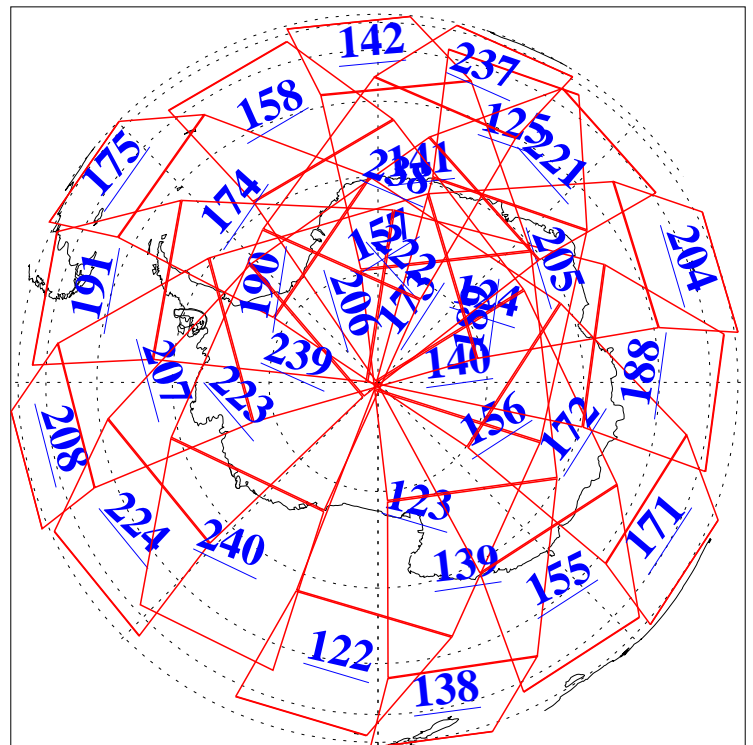

L1B Availability
AMSU Granules: 240
HSB Granules: 0
AIRS Granules: 240

14 Jun 2013
DoY 165
Aqua Day 4059
Granules: 1 to 120

Granules: 121 to 240

Legend: AMSU Available, HSB Available, AIRS Available

L1B Availability
AMSU Granules: 240
HSB Granules: 0
AIRS Granules: 240

14 Jun 2013
DoY 165
Aqua Day 4059

Ascending Granules

Descending Granules

Legend: AMSU Available, HSB Available, AIRS Available

L1B Availability
 AMSU Granules: 240
 HSB Granules: 0
 AIRS Granules: 240

14 Jun 2013
 DoY 165
 Aqua Day 4059

Northern Hemisphere Granules

Southern Hemisphere Granules

Legend: AMSU Available, HSB Available, AIRS Available