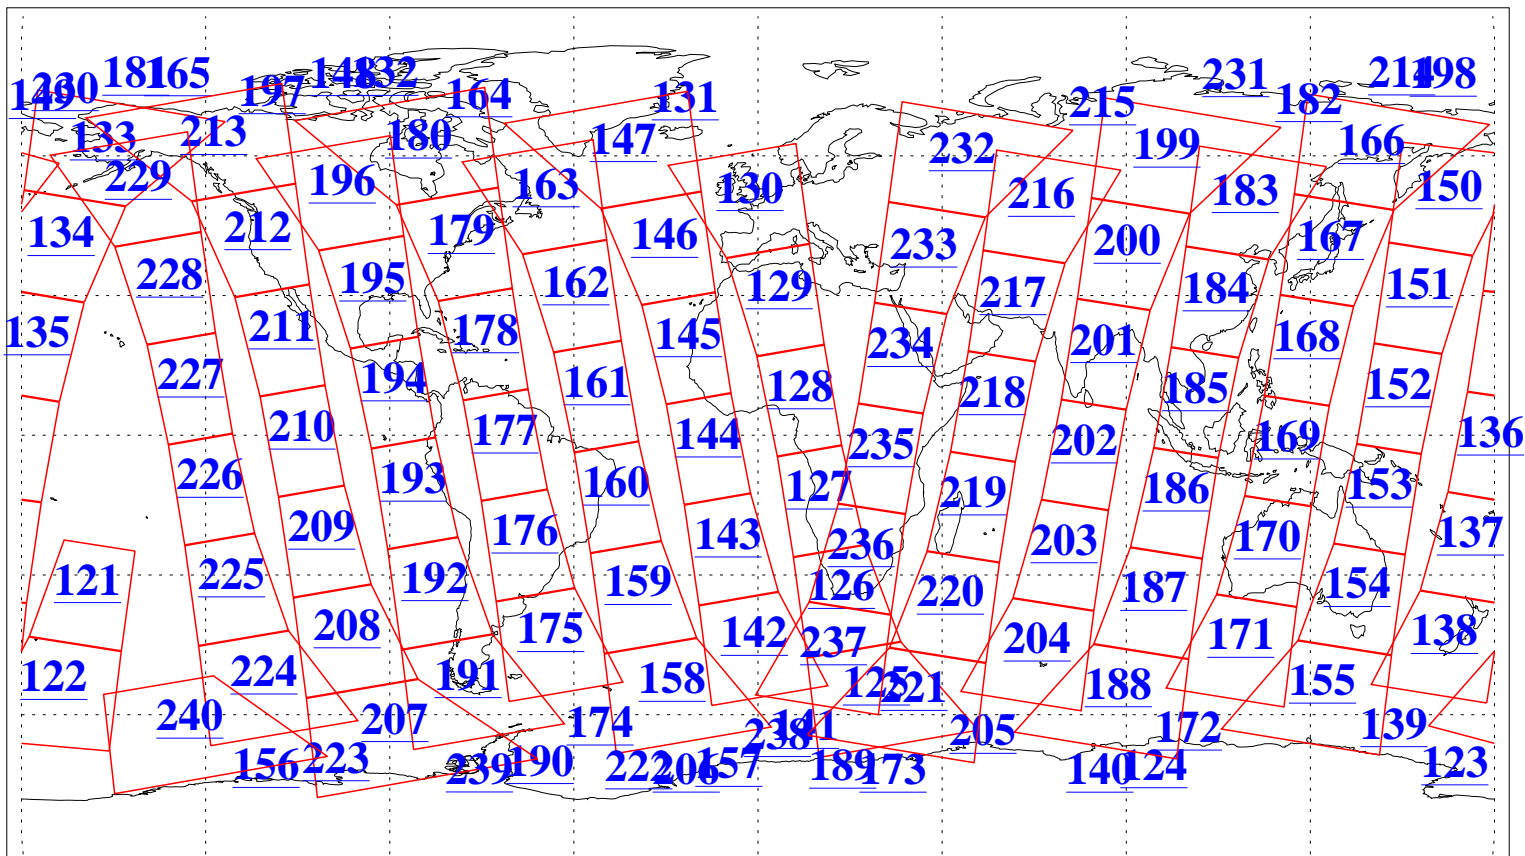

L1B Availability
AMSU Granules: 240
HSB Granules: 0
AIRS Granules: 240

14 Jun 2013
DoY 165
Aqua Day 4059
Granules: 1 to 120

Granules: 121 to 240

Legend: AMSU Available, HSB Available, AIRS Available

L1B Availability
AMSU Granules: 240
HSB Granules: 0
AIRS Granules: 240

14 Jun 2013
DoY 165
Aqua Day 4059

Ascending Granules

Descending Granules

Legend: AMSU Available, HSB Available, AIRS Available

L1B Availability
 AMSU Granules: 240
 HSB Granules: 0
 AIRS Granules: 240

14 Jun 2013
 DoY 165
 Aqua Day 4059