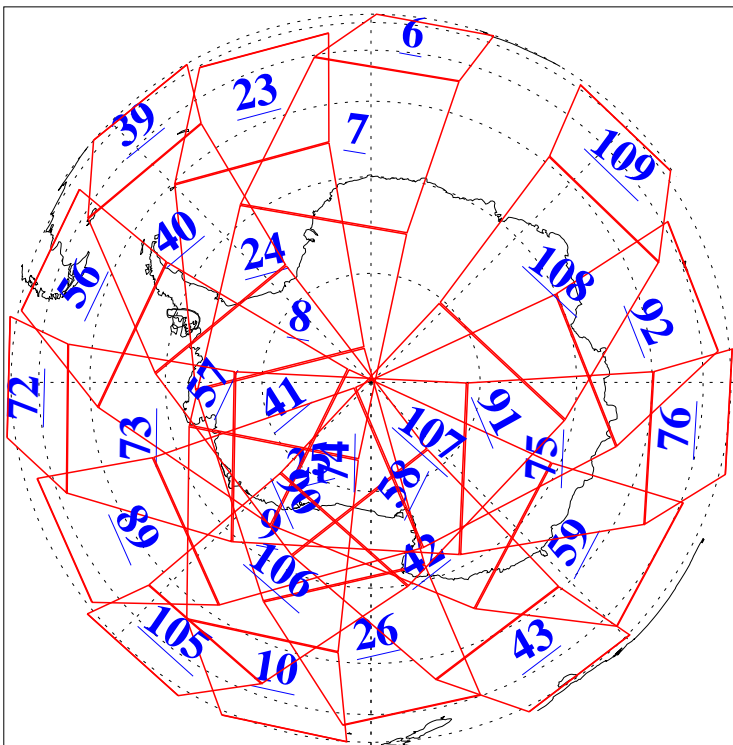

L1B Availability
AMSU Granules: 240
HSB Granules: 0
AIRS Granules: 240

14 Jun 2013
DoY 165
Aqua Day 4059
Granules: 1 to 120

Granules: 121 to 240

Legend: AMSU Available, HSB Available, AIRS Available

L1B Availability
AMSU Granules: 240
HSB Granules: 0
AIRS Granules: 240

14 Jun 2013
DoY 165
Aqua Day 4059

Ascending Granules

Descending Granules

Legend: AMSU Available, HSB Available, AIRS Available

L1B Availability
 AMSU Granules: 240
 HSB Granules: 0
 AIRS Granules: 240

14 Jun 2013
 DoY 165
 Aqua Day 4059

Northern Hemisphere Granules

Southern Hemisphere Granules

Legend: AMSU Available, HSB Available, AIRS Available