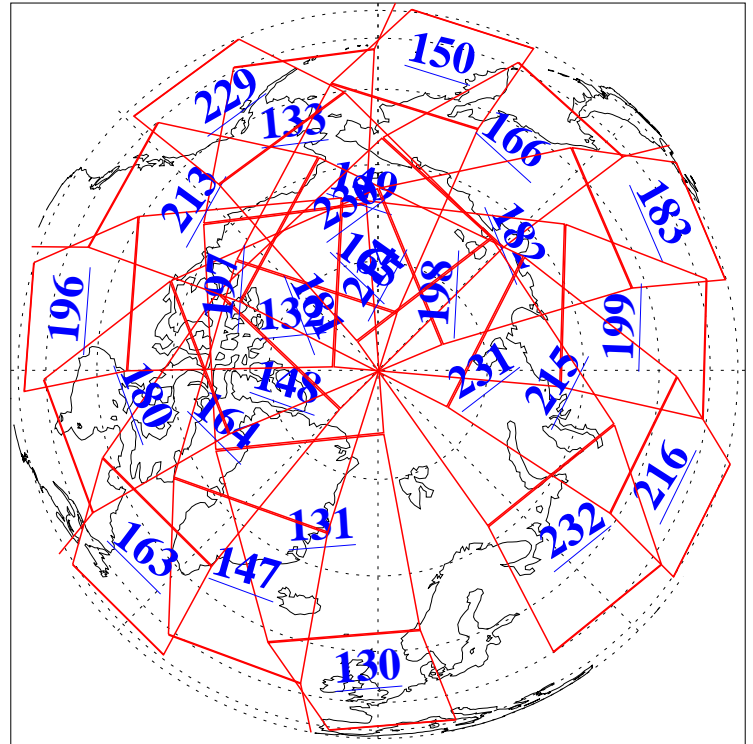

14 Jun 2013
DoY 165
Aqua Day 4059

Ascending Granules

Descending Granules

Legend: AMSU Available, HSB Available, AIRS Available

L1B Availability
 AMSU Granules: 240
 HSB Granules: 0
 AIRS Granules: 240

14 Jun 2013
 DoY 165
 Aqua Day 4059

Northern Hemisphere Granules

Southern Hemisphere Granules

Legend: AMSU Available, HSB Available, AIRS Available