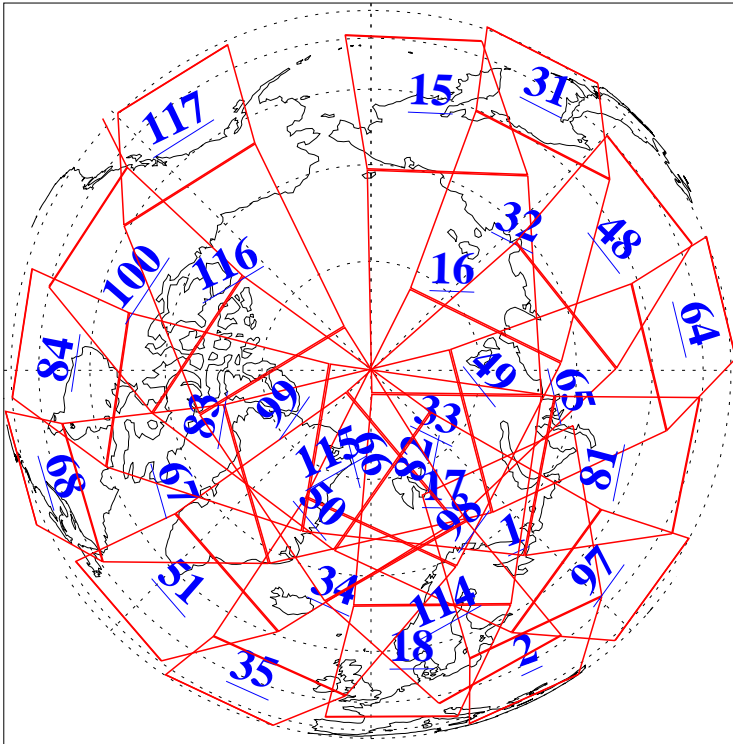

L1B Availability
AMSU Granules: 240
HSB Granules: 0
AIRS Granules: 240

14 Jun 2013
DoY 165
Aqua Day 4059
Granules: 1 to 120

Granules: 121 to 240

Legend: AMSU Available, HSB Available, AIRS Available

L1B Availability
AMSU Granules: 240
HSB Granules: 0
AIRS Granules: 240

14 Jun 2013
DoY 165
Aqua Day 4059

Ascending Granules

Descending Granules

Legend: AMSU Available, HSB Available, AIRS Available

L1B Availability
 AMSU Granules: 240
 HSB Granules: 0
 AIRS Granules: 240

14 Jun 2013
 DoY 165
 Aqua Day 4059

Northern Hemisphere Granules

Southern Hemisphere Granules

Legend: AMSU Available, HSB Available, AIRS Available