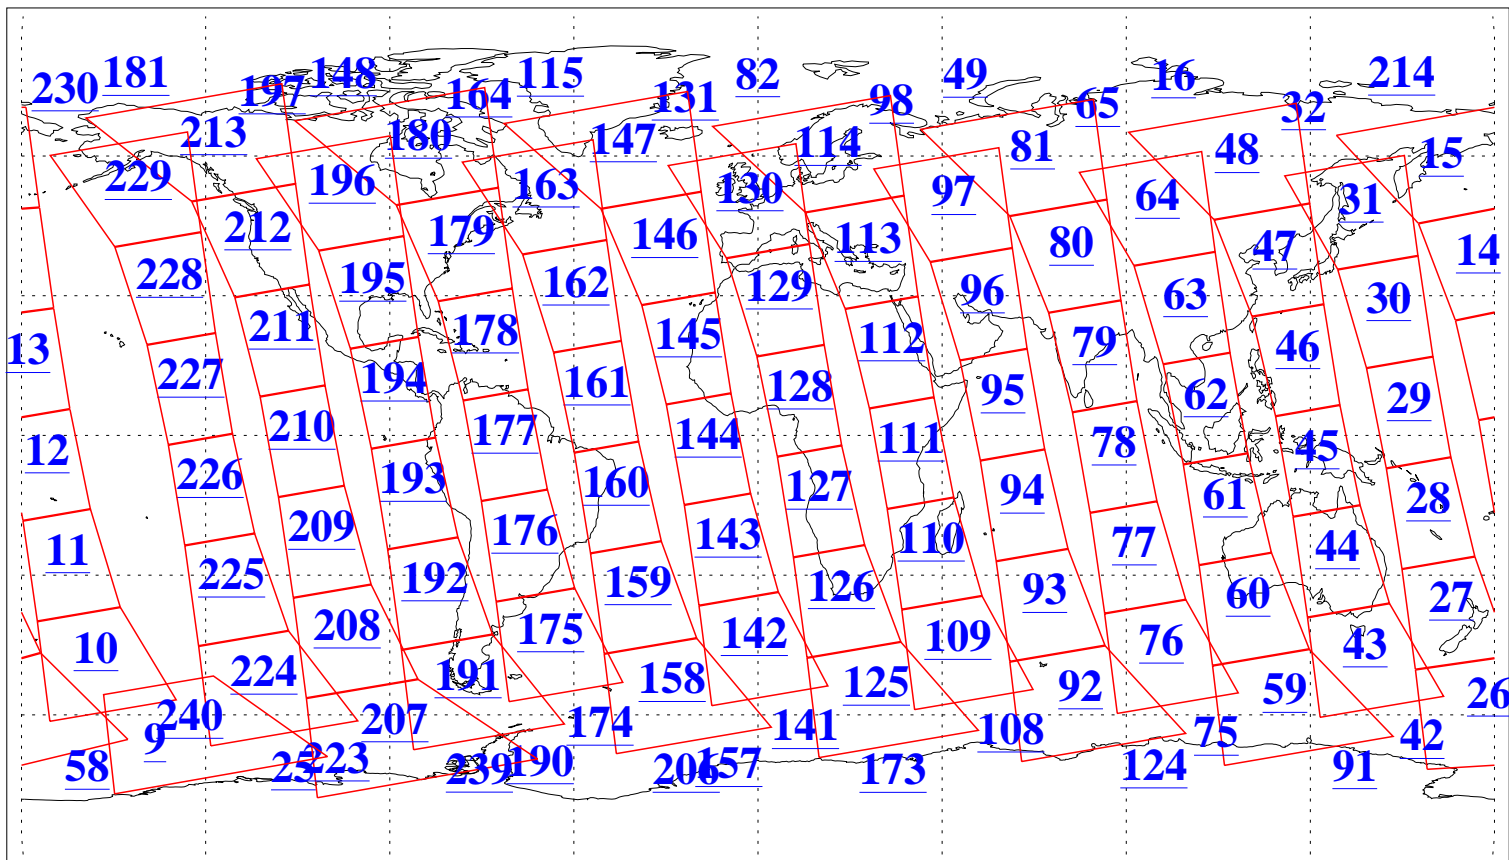

L1B Availability
AMSU Granules: 240
HSB Granules: 0
AIRS Granules: 240

14 Jun 2013
DoY 165
Aqua Day 4059
Granules: 1 to 120

Granules: 121 to 240

Legend: AMSU Available, HSB Available, AIRS Available

L1B Availability
AMSU Granules: 240
HSB Granules: 0
AIRS Granules: 240

14 Jun 2013
DoY 165
Aqua Day 4059

Ascending Granules

Descending Granules

Legend: AMSU Available, HSB Available, AIRS Available

L1B Availability
 AMSU Granules: 240
 HSB Granules: 0
 AIRS Granules: 240

14 Jun 2013
 DoY 165
 Aqua Day 4059

Northern Hemisphere Granules

Southern Hemisphere Granules

Legend: AMSU Available, HSB Available, AIRS Available