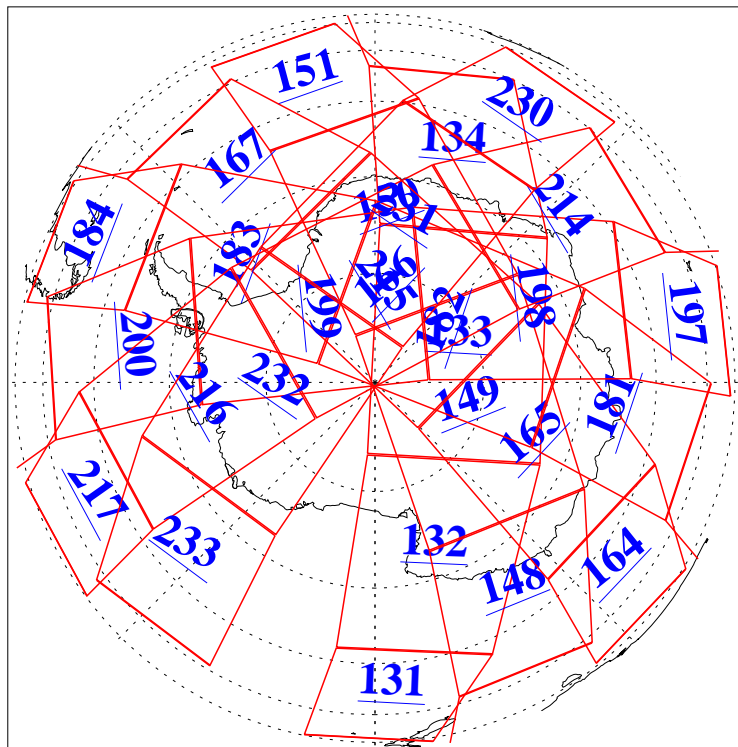

L1B Availability
AMSU Granules: 240
HSB Granules: 0
AIRS Granules: 240

13 Jun 2013
DoY 164
Aqua Day 4058
Granules: 1 to 120

Granules: 121 to 240

Legend: AMSU Available, HSB Available, AIRS Available

L1B Availability
AMSU Granules: 240
HSB Granules: 0
AIRS Granules: 240

13 Jun 2013
DoY 164
Aqua Day 4058
Ascending Granules

Descending Granules

Legend: AMSU Available, HSB Available, AIRS Available

L1B Availability
 AMSU Granules: 240
 HSB Granules: 0
 AIRS Granules: 240

13 Jun 2013
 DoY 164
 Aqua Day 4058

Northern Hemisphere Granules

Southern Hemisphere Granules

Legend: AMSU Available, HSB Available, AIRS Available