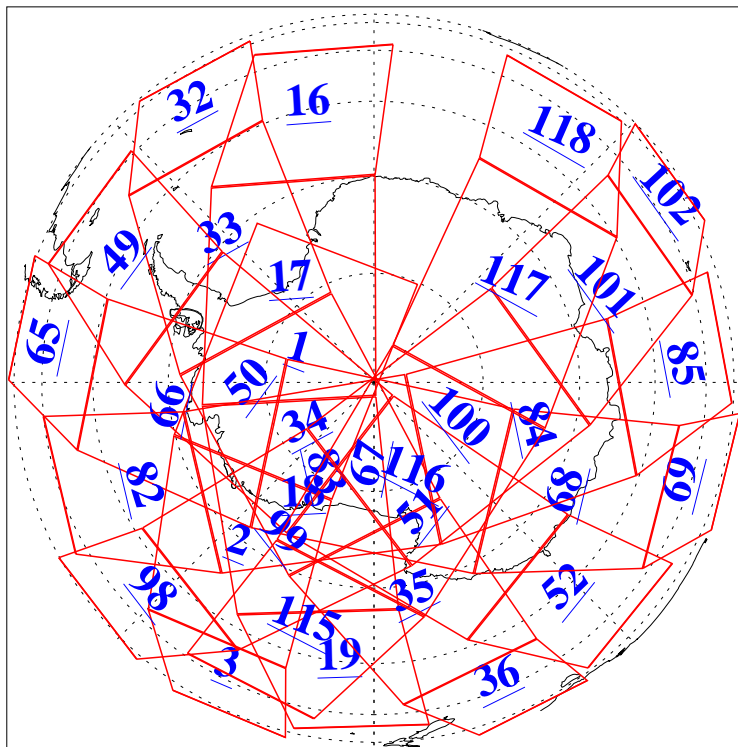

L1B Availability
AMSU Granules: 240
HSB Granules: 0
AIRS Granules: 240

13 Jun 2013
DoY 164
Aqua Day 4058
Granules: 1 to 120

Granules: 121 to 240

Legend: AMSU Available, HSB Available, AIRS Available

L1B Availability
AMSU Granules: 240
HSB Granules: 0
AIRS Granules: 240

13 Jun 2013
DoY 164
Aqua Day 4058
Ascending Granules

Descending Granules

Legend: AMSU Available, HSB Available, AIRS Available

L1B Availability
 AMSU Granules: 240
 HSB Granules: 0
 AIRS Granules: 240

13 Jun 2013
 DoY 164
 Aqua Day 4058

Northern Hemisphere Granules

Southern Hemisphere Granules

Legend: AMSU Available, HSB Available, AIRS Available