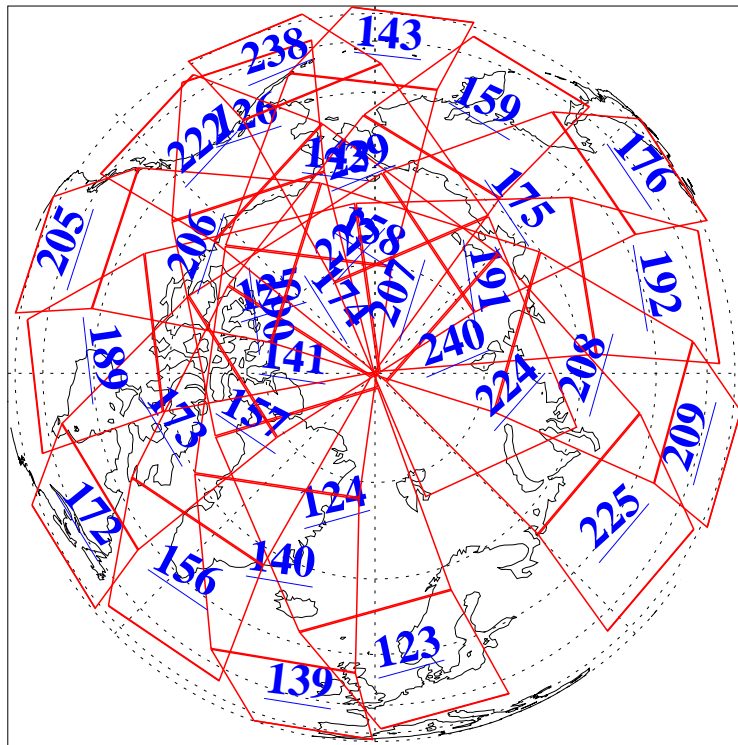

L1B Availability
AMSU Granules: 240
HSB Granules: 0
AIRS Granules: 240

13 Jun 2013
DoY 164
Aqua Day 4058
Granules: 1 to 120

Granules: 121 to 240

Legend: AMSU Available, HSB Available, AIRS Available

L1B Availability
AMSU Granules: 240
HSB Granules: 0
AIRS Granules: 240

13 Jun 2013
DoY 164
Aqua Day 4058
Ascending Granules

Descending Granules

Legend: AMSU Available, HSB Available, AIRS Available

L1B Availability
 AMSU Granules: 240
 HSB Granules: 0
 AIRS Granules: 240

13 Jun 2013
 DoY 164
 Aqua Day 4058

Northern Hemisphere Granules

Southern Hemisphere Granules

Legend: AMSU Available, HSB Available, AIRS Available