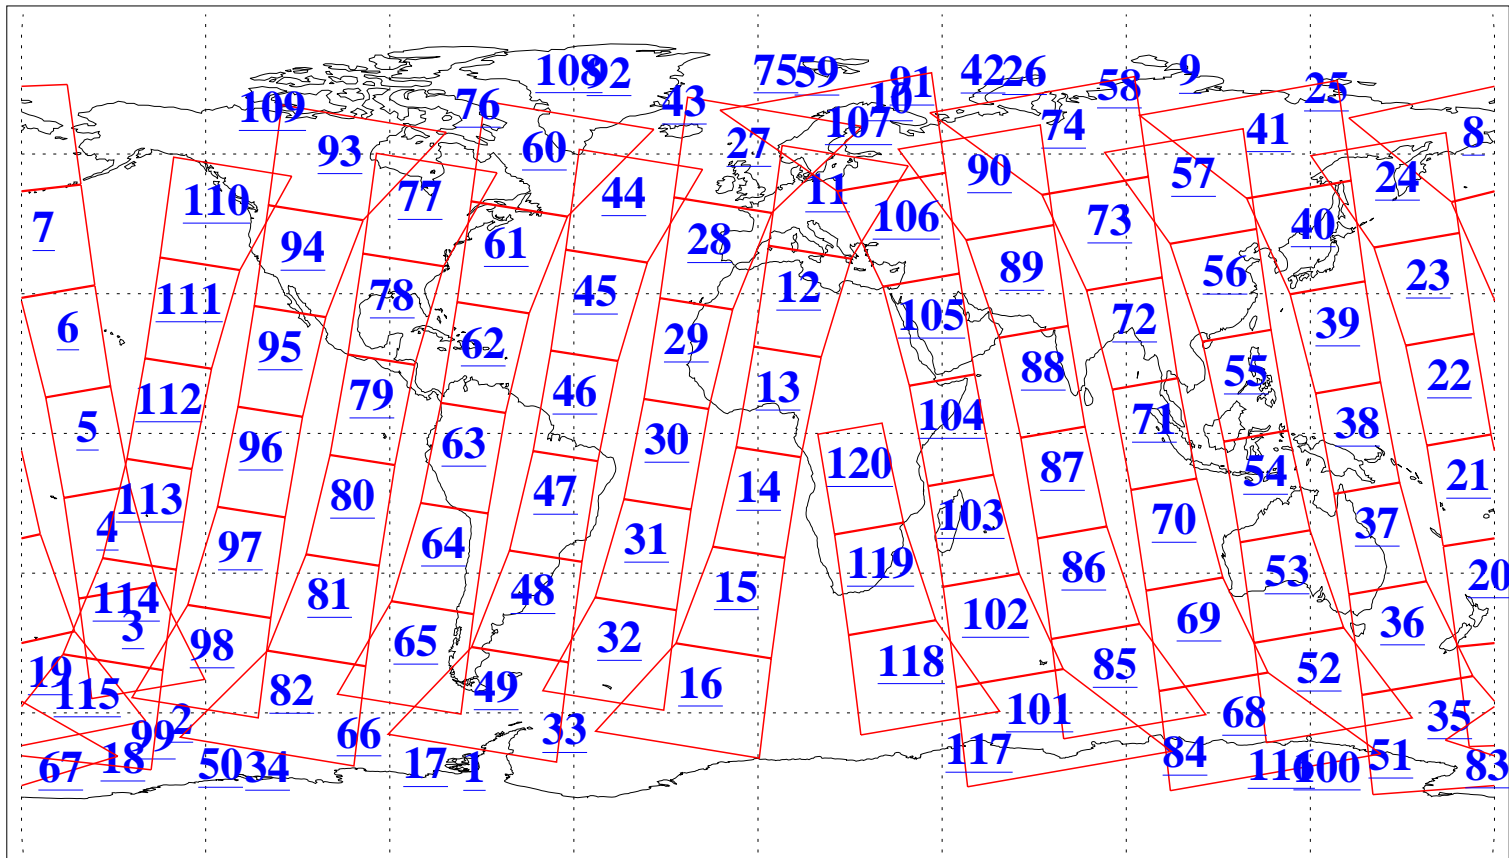

L1B Availability
AMSU Granules: 240
HSB Granules: 0
AIRS Granules: 240

13 Jun 2013
DoY 164
Aqua Day 4058
Granules: 1 to 120

Granules: 121 to 240

Legend: AMSU Available, HSB Available, AIRS Available

L1B Availability
AMSU Granules: 240
HSB Granules: 0
AIRS Granules: 240

13 Jun 2013
DoY 164
Aqua Day 4058
Ascending Granules

Descending Granules

Legend: AMSU Available, HSB Available, AIRS Available

L1B Availability
 AMSU Granules: 240
 HSB Granules: 0
 AIRS Granules: 240

13 Jun 2013
 DoY 164
 Aqua Day 4058

Northern Hemisphere Granules

Southern Hemisphere Granules

Legend: AMSU Available, HSB Available, AIRS Available