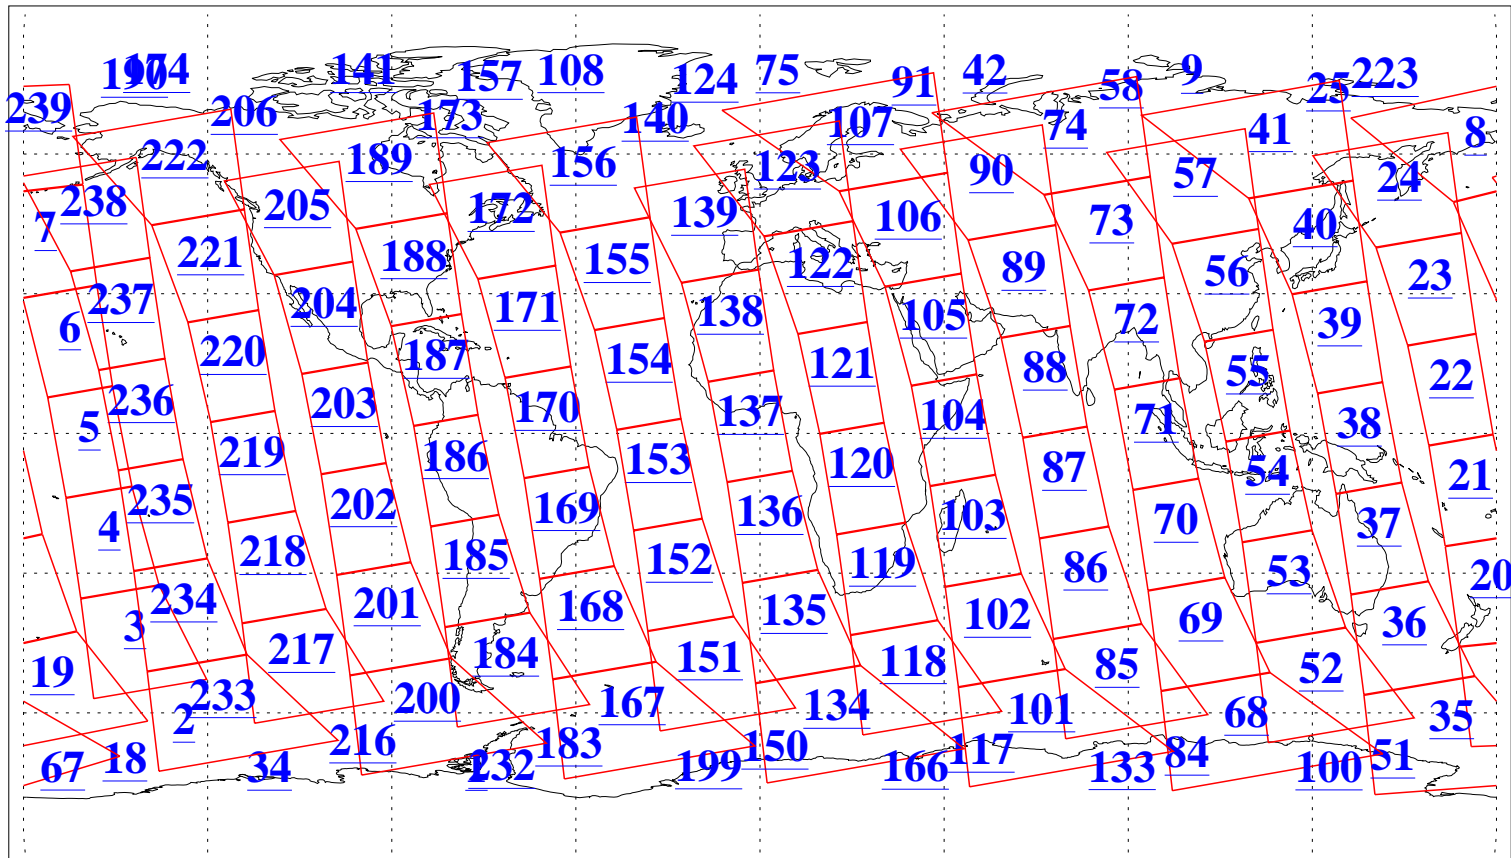

L1B Availability
AMSU Granules: 240
HSB Granules: 0
AIRS Granules: 240

13 Jun 2013
DoY 164
Aqua Day 4058
Granules: 1 to 120

Granules: 121 to 240

Legend: AMSU Available, HSB Available, AIRS Available

L1B Availability
AMSU Granules: 240
HSB Granules: 0
AIRS Granules: 240

13 Jun 2013
DoY 164
Aqua Day 4058
Ascending Granules

Descending Granules

Legend: AMSU Available, HSB Available, AIRS Available

L1B Availability
 AMSU Granules: 240
 HSB Granules: 0
 AIRS Granules: 240

13 Jun 2013
 DoY 164
 Aqua Day 4058

Northern Hemisphere Granules

Southern Hemisphere Granules

Legend: AMSU Available, HSB Available, AIRS Available