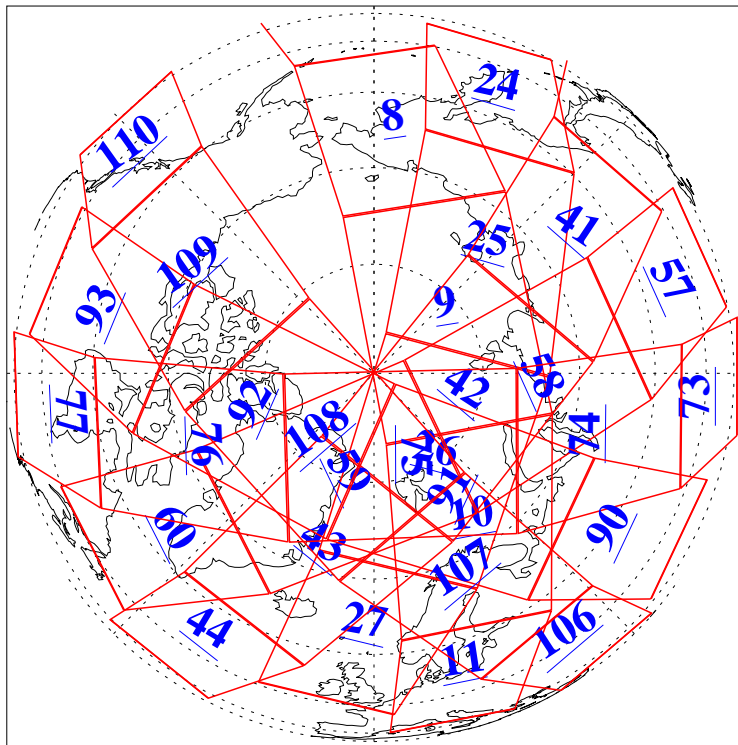

L1B Availability
AMSU Granules: 240
HSB Granules: 0
AIRS Granules: 240

13 Jun 2013
DoY 164
Aqua Day 4058
Granules: 1 to 120

Granules: 121 to 240

Legend: AMSU Available, HSB Available, AIRS Available

L1B Availability
AMSU Granules: 240
HSB Granules: 0
AIRS Granules: 240

13 Jun 2013
DoY 164
Aqua Day 4058
Ascending Granules

Descending Granules

Legend: AMSU Available, HSB Available, AIRS Available

L1B Availability
 AMSU Granules: 240
 HSB Granules: 0
 AIRS Granules: 240

13 Jun 2013
 DoY 164
 Aqua Day 4058

Northern Hemisphere Granules

Southern Hemisphere Granules

Legend: AMSU Available, HSB Available, AIRS Available