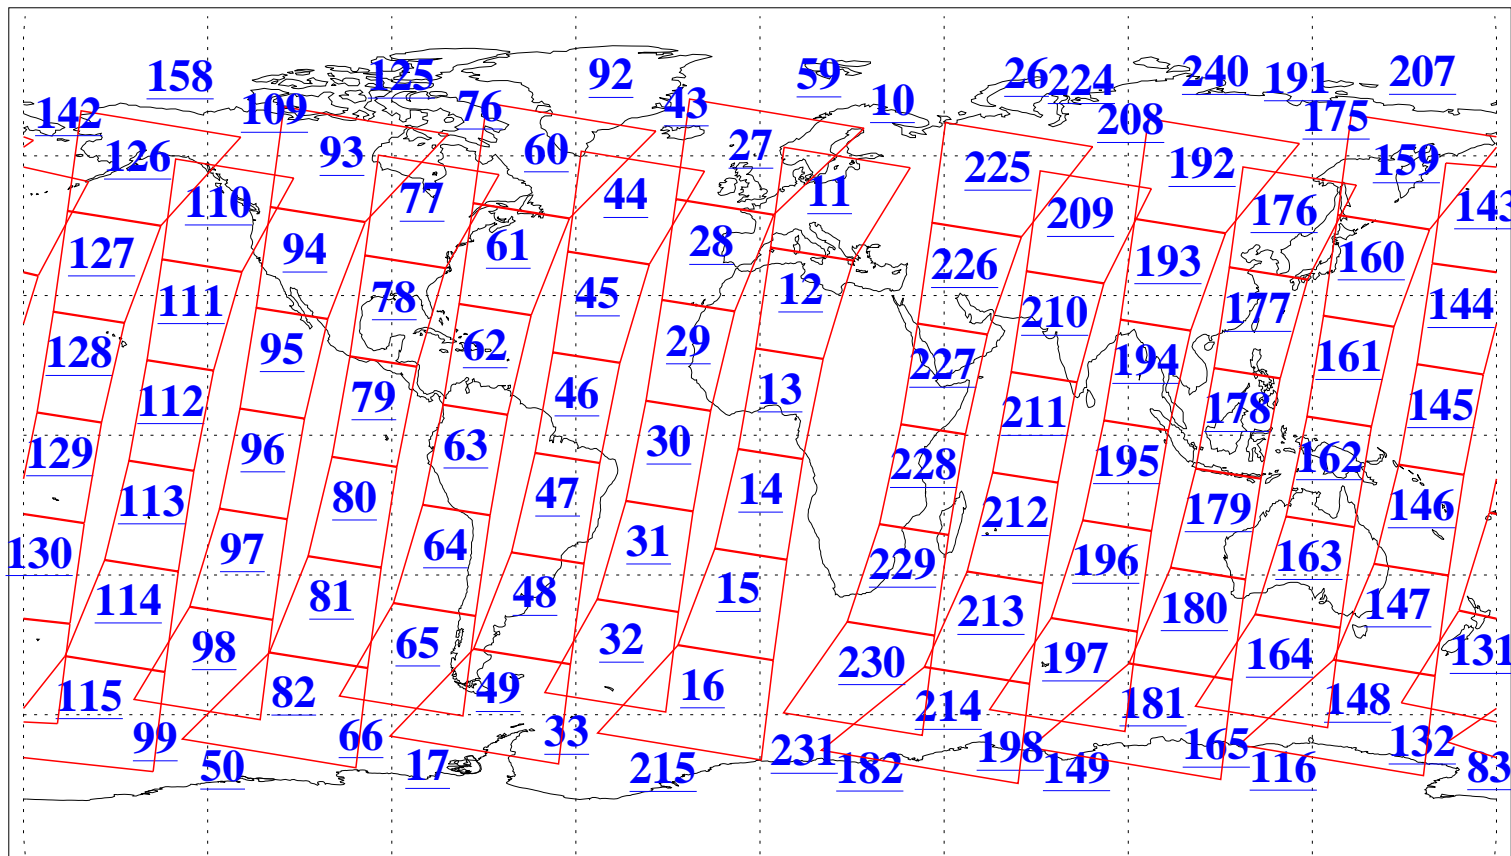

L1B Availability
AMSU Granules: 240
HSB Granules: 0
AIRS Granules: 240

13 Jun 2013
DoY 164
Aqua Day 4058
Granules: 1 to 120

Granules: 121 to 240

Legend: AMSU Available, HSB Available, AIRS Available

L1B Availability
AMSU Granules: 240
HSB Granules: 0
AIRS Granules: 240

13 Jun 2013
DoY 164
Aqua Day 4058
Ascending Granules

Descending Granules

Legend: AMSU Available, HSB Available, AIRS Available

L1B Availability
 AMSU Granules: 240
 HSB Granules: 0
 AIRS Granules: 240

13 Jun 2013
 DoY 164
 Aqua Day 4058

Northern Hemisphere Granules

Southern Hemisphere Granules

Legend: AMSU Available, HSB Available, AIRS Available