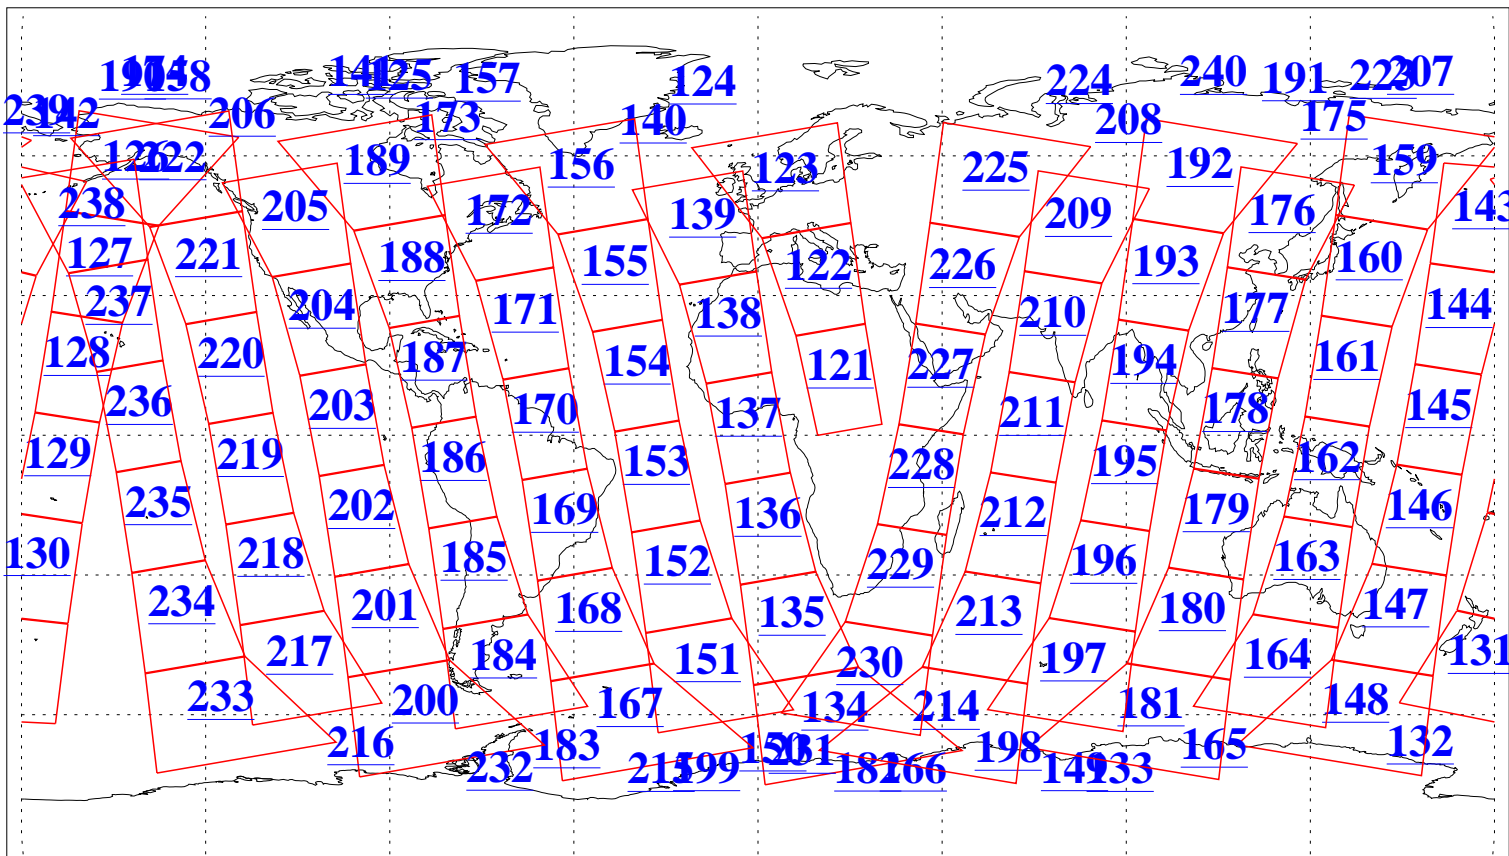

L1B Availability
AMSU Granules: 240
HSB Granules: 0
AIRS Granules: 240

13 Jun 2013
DoY 164
Aqua Day 4058
Granules: 1 to 120

Granules: 121 to 240

Legend: AMSU Available, HSB Available, AIRS Available

L1B Availability
AMSU Granules: 240
HSB Granules: 0
AIRS Granules: 240

13 Jun 2013
DoY 164
Aqua Day 4058
Ascending Granules

Descending Granules

Legend: AMSU Available, HSB Available, AIRS Available

L1B Availability
 AMSU Granules: 240
 HSB Granules: 0
 AIRS Granules: 240

13 Jun 2013
 DoY 164
 Aqua Day 4058

Northern Hemisphere Granules

Southern Hemisphere Granules

Legend: AMSU Available, HSB Available, AIRS Available