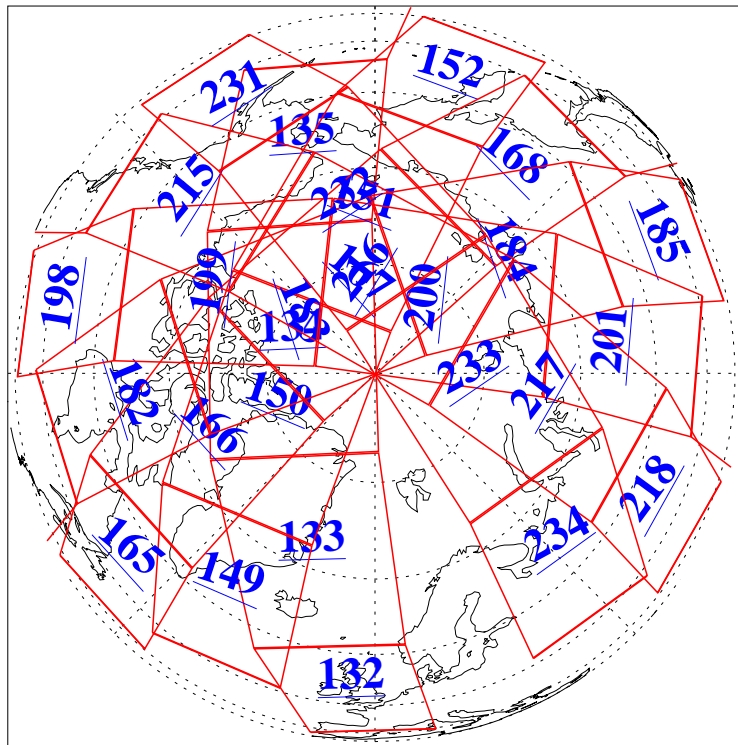

12 Jun 2013
DoY 163
Aqua Day 4057
Ascending Granules

Descending Granules

Legend: AMSU Available, HSB Available, AIRS Available

L1B Availability
AMSU Granules: 240
HSB Granules: 0
AIRS Granules: 240

12 Jun 2013
DoY 163
Aqua Day 4057

Northern Hemisphere Granules

Southern Hemisphere Granules

Legend: AMSU Available, HSB Available, AIRS Available