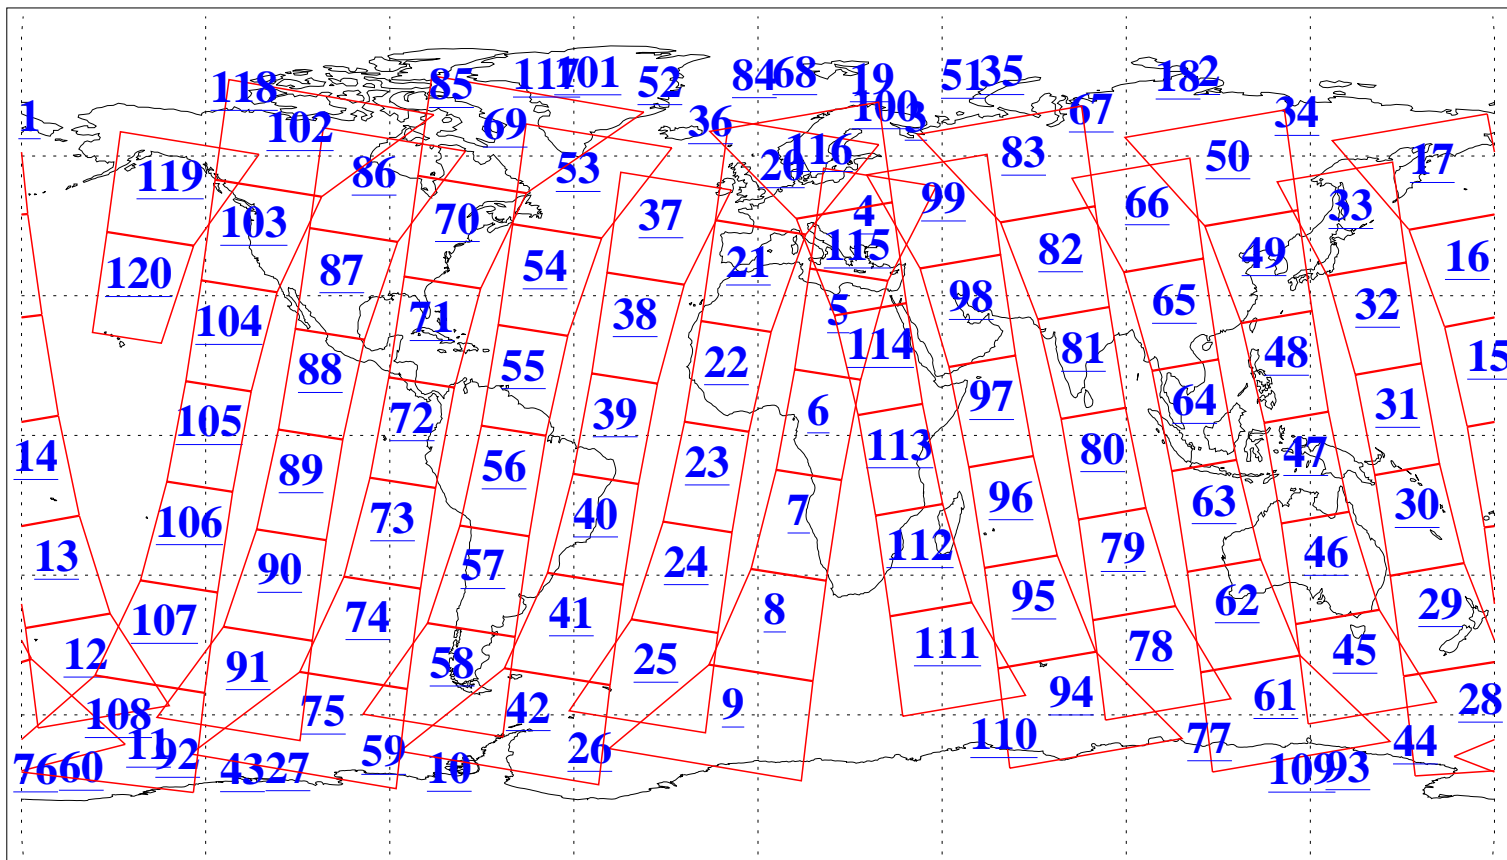

L1B Availability
AMSU Granules: 240
HSB Granules: 0
AIRS Granules: 240

12 Jun 2013
DoY 163
Aqua Day 4057
Granules: 1 to 120

Granules: 121 to 240

Legend: AMSU Available, HSB Available, AIRS Available

L1B Availability
AMSU Granules: 240
HSB Granules: 0
AIRS Granules: 240

12 Jun 2013
DoY 163
Aqua Day 4057
Ascending Granules

Descending Granules

Legend: AMSU Available, HSB Available, AIRS Available

L1B Availability
AMSU Granules: 240
HSB Granules: 0
AIRS Granules: 240

12 Jun 2013
DoY 163
Aqua Day 4057

Northern Hemisphere Granules

Southern Hemisphere Granules

Legend: AMSU Available, HSB Available, AIRS Available