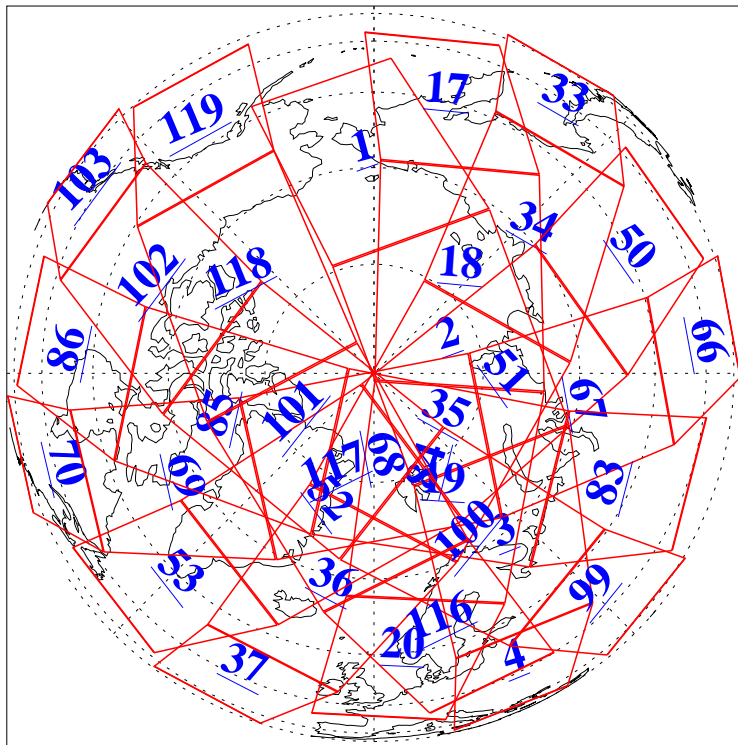

L1B Availability
AMSU Granules: 240
HSB Granules: 0
AIRS Granules: 240

12 Jun 2013
DoY 163
Aqua Day 4057
Granules: 1 to 120

Granules: 121 to 240

Legend: AMSU Available, HSB Available, AIRS Available

L1B Availability
AMSU Granules: 240
HSB Granules: 0
AIRS Granules: 240

12 Jun 2013
DoY 163
Aqua Day 4057
Ascending Granules

Descending Granules

Legend: AMSU Available, HSB Available, AIRS Available

L1B Availability
AMSU Granules: 240
HSB Granules: 0
AIRS Granules: 240

12 Jun 2013
DoY 163
Aqua Day 4057

Northern Hemisphere Granules

Southern Hemisphere Granules

Legend: AMSU Available, HSB Available, AIRS Available