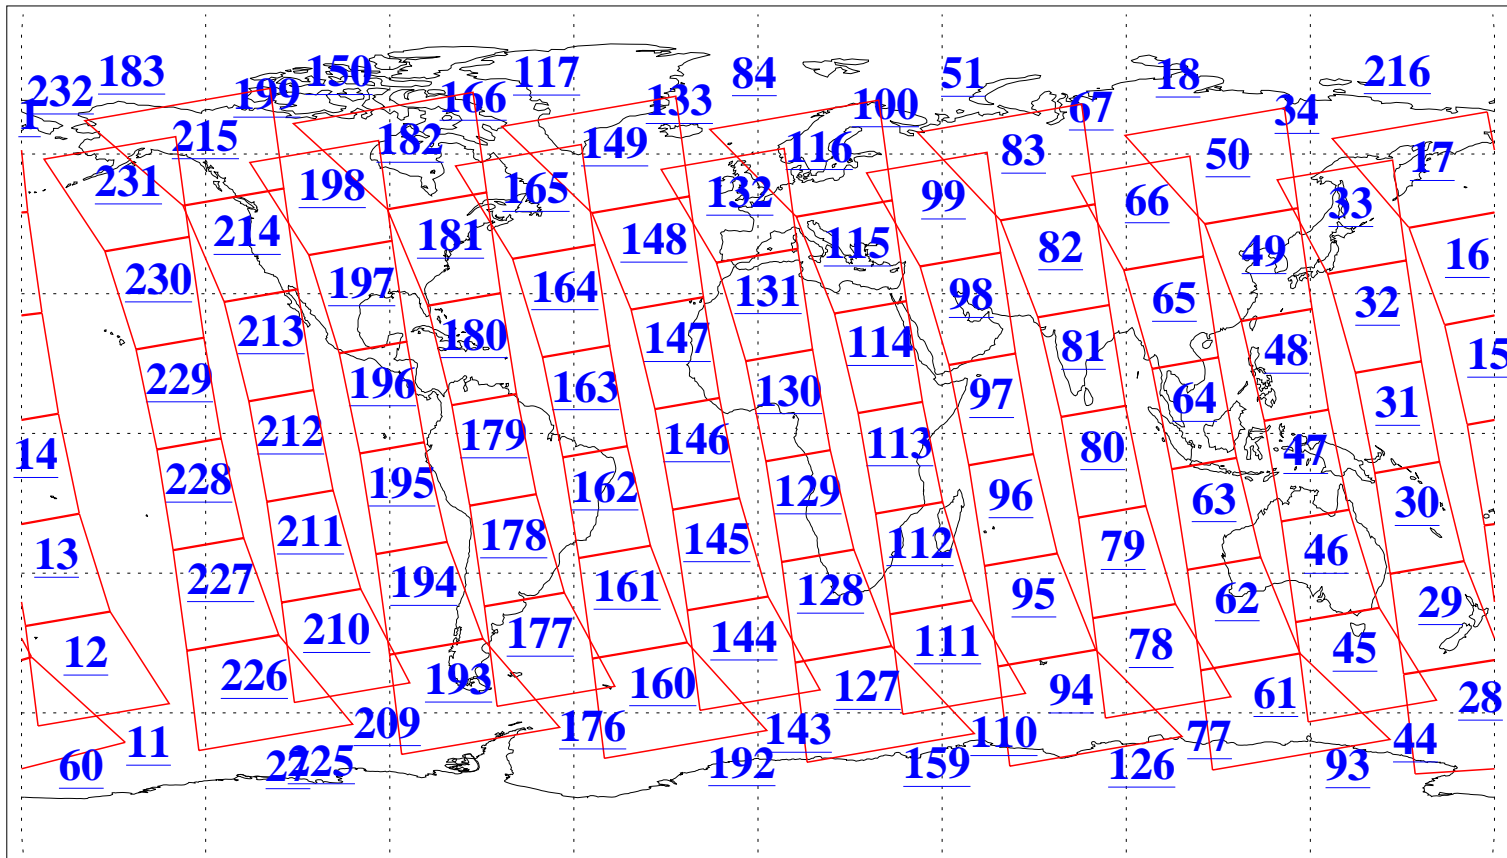

L1B Availability
AMSU Granules: 240
HSB Granules: 0
AIRS Granules: 240

12 Jun 2013
DoY 163
Aqua Day 4057
Granules: 1 to 120

Granules: 121 to 240

Legend: AMSU Available, HSB Available, AIRS Available

L1B Availability
AMSU Granules: 240
HSB Granules: 0
AIRS Granules: 240

12 Jun 2013
DoY 163
Aqua Day 4057
Ascending Granules

Descending Granules

Legend: AMSU Available, HSB Available, AIRS Available

L1B Availability
AMSU Granules: 240
HSB Granules: 0
AIRS Granules: 240

12 Jun 2013
DoY 163
Aqua Day 4057

Northern Hemisphere Granules

Southern Hemisphere Granules

Legend: AMSU Available, HSB Available, AIRS Available