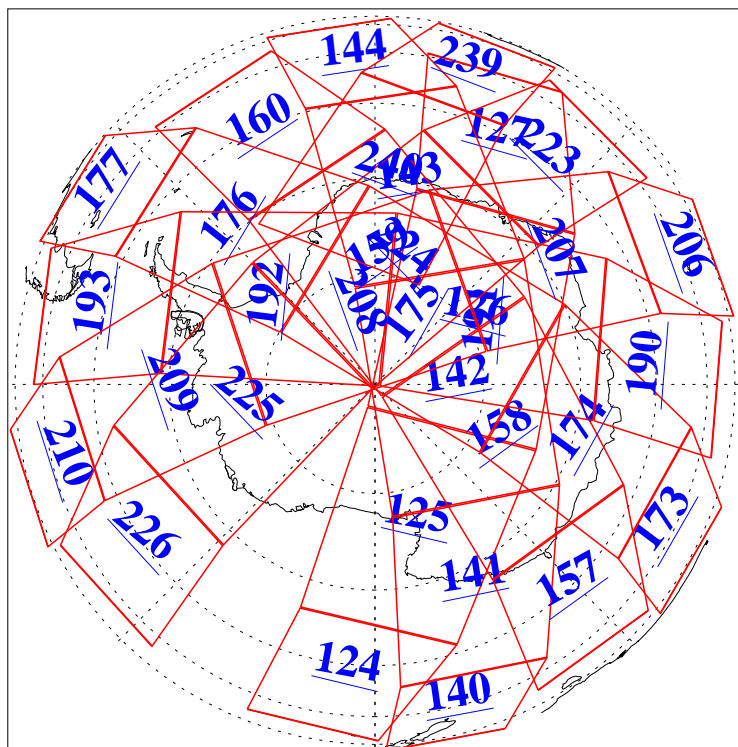

L1B Availability
AMSU Granules: 240
HSB Granules: 0
AIRS Granules: 240

12 Jun 2013
DoY 163
Aqua Day 4057
Granules: 1 to 120

Granules: 121 to 240

Legend: AMSU Available, HSB Available, AIRS Available

L1B Availability
AMSU Granules: 240
HSB Granules: 0
AIRS Granules: 240

12 Jun 2013
DoY 163
Aqua Day 4057
Ascending Granules

Descending Granules

Legend: AMSU Available, HSB Available, AIRS Available

L1B Availability
AMSU Granules: 240
HSB Granules: 0
AIRS Granules: 240

12 Jun 2013
DoY 163
Aqua Day 4057

Northern Hemisphere Granules

Southern Hemisphere Granules

Legend: AMSU Available, HSB Available, AIRS Available