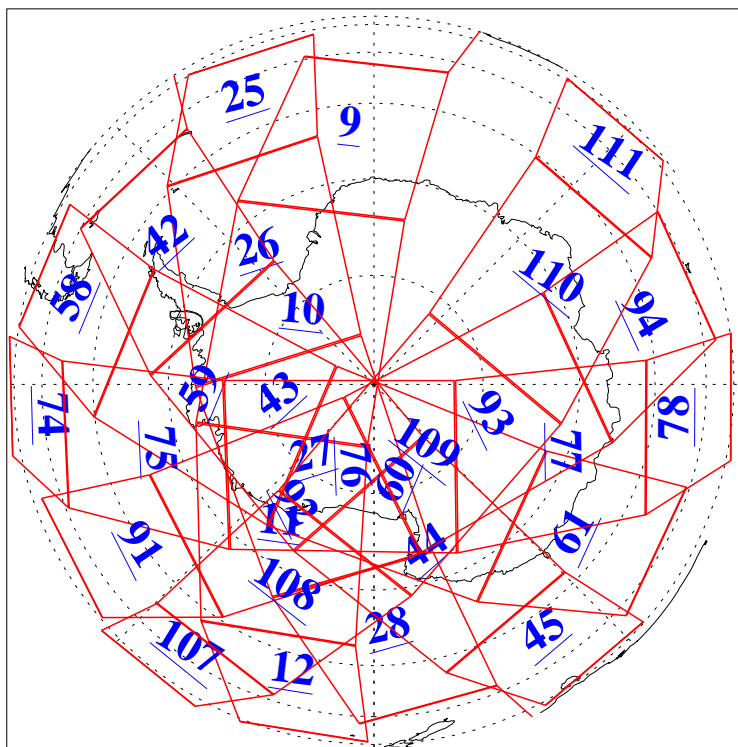

L1B Availability
AMSU Granules: 240
HSB Granules: 0
AIRS Granules: 240

12 Jun 2013
DoY 163
Aqua Day 4057
Granules: 1 to 120

Granules: 121 to 240

Legend: AMSU Available, HSB Available, AIRS Available

L1B Availability
AMSU Granules: 240
HSB Granules: 0
AIRS Granules: 240

12 Jun 2013
DoY 163
Aqua Day 4057
Ascending Granules

Descending Granules

Legend: AMSU Available, HSB Available, AIRS Available

L1B Availability
AMSU Granules: 240
HSB Granules: 0
AIRS Granules: 240

12 Jun 2013
DoY 163
Aqua Day 4057

Northern Hemisphere Granules

Southern Hemisphere Granules

Legend: AMSU Available, HSB Available, AIRS Available