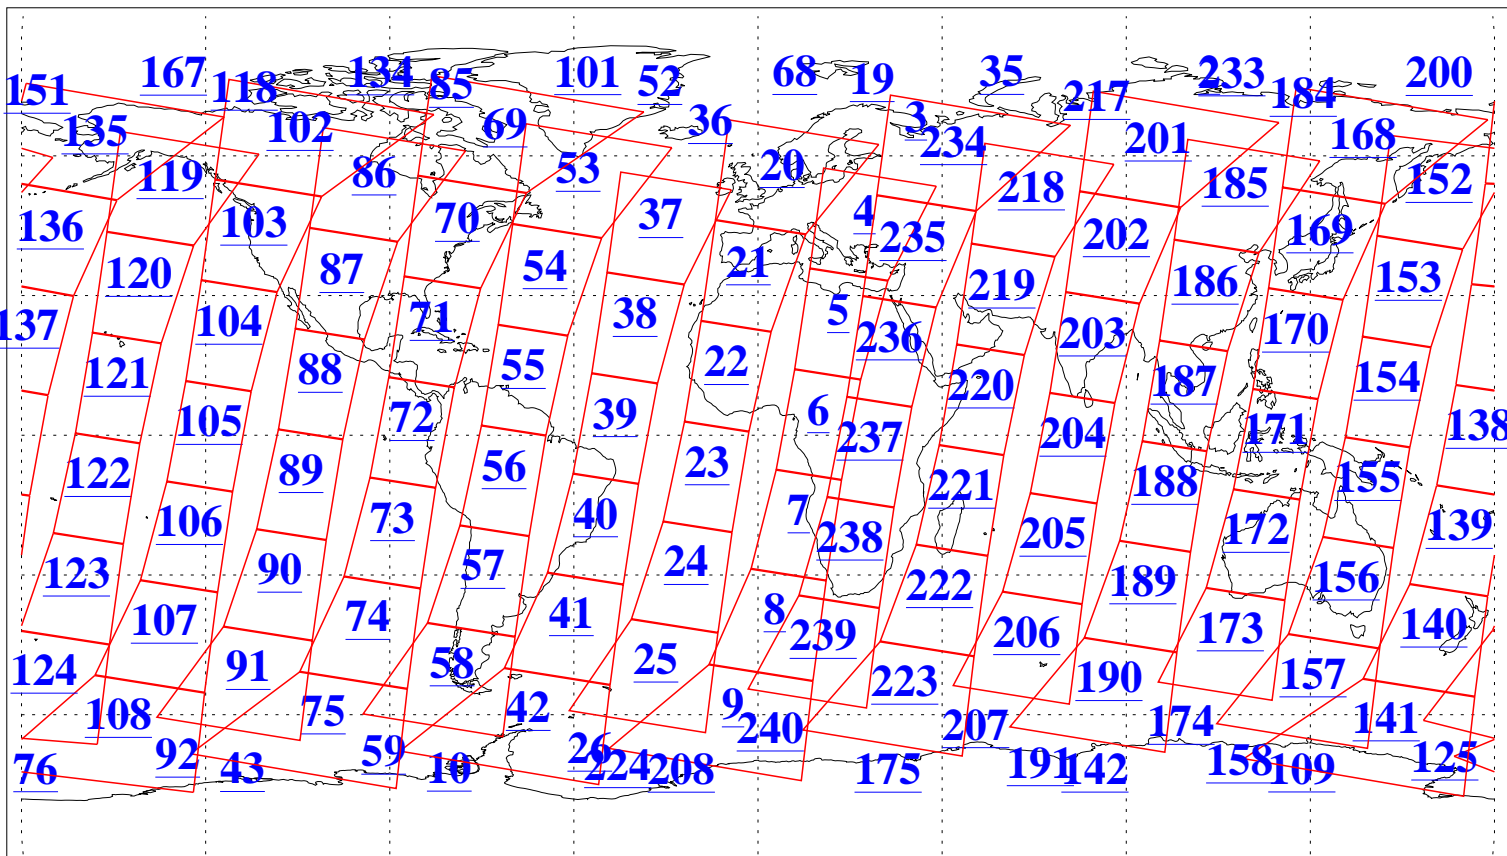

L1B Availability
AMSU Granules: 240
HSB Granules: 0
AIRS Granules: 240

12 Jun 2013
DoY 163
Aqua Day 4057
Granules: 1 to 120

Granules: 121 to 240

Legend: AMSU Available, HSB Available, AIRS Available

L1B Availability
AMSU Granules: 240
HSB Granules: 0
AIRS Granules: 240

12 Jun 2013
DoY 163
Aqua Day 4057
Ascending Granules

Descending Granules

Legend: AMSU Available, HSB Available, AIRS Available

L1B Availability
AMSU Granules: 240
HSB Granules: 0
AIRS Granules: 240

12 Jun 2013
DoY 163
Aqua Day 4057

Northern Hemisphere Granules

Southern Hemisphere Granules

Legend: AMSU Available, HSB Available, AIRS Available