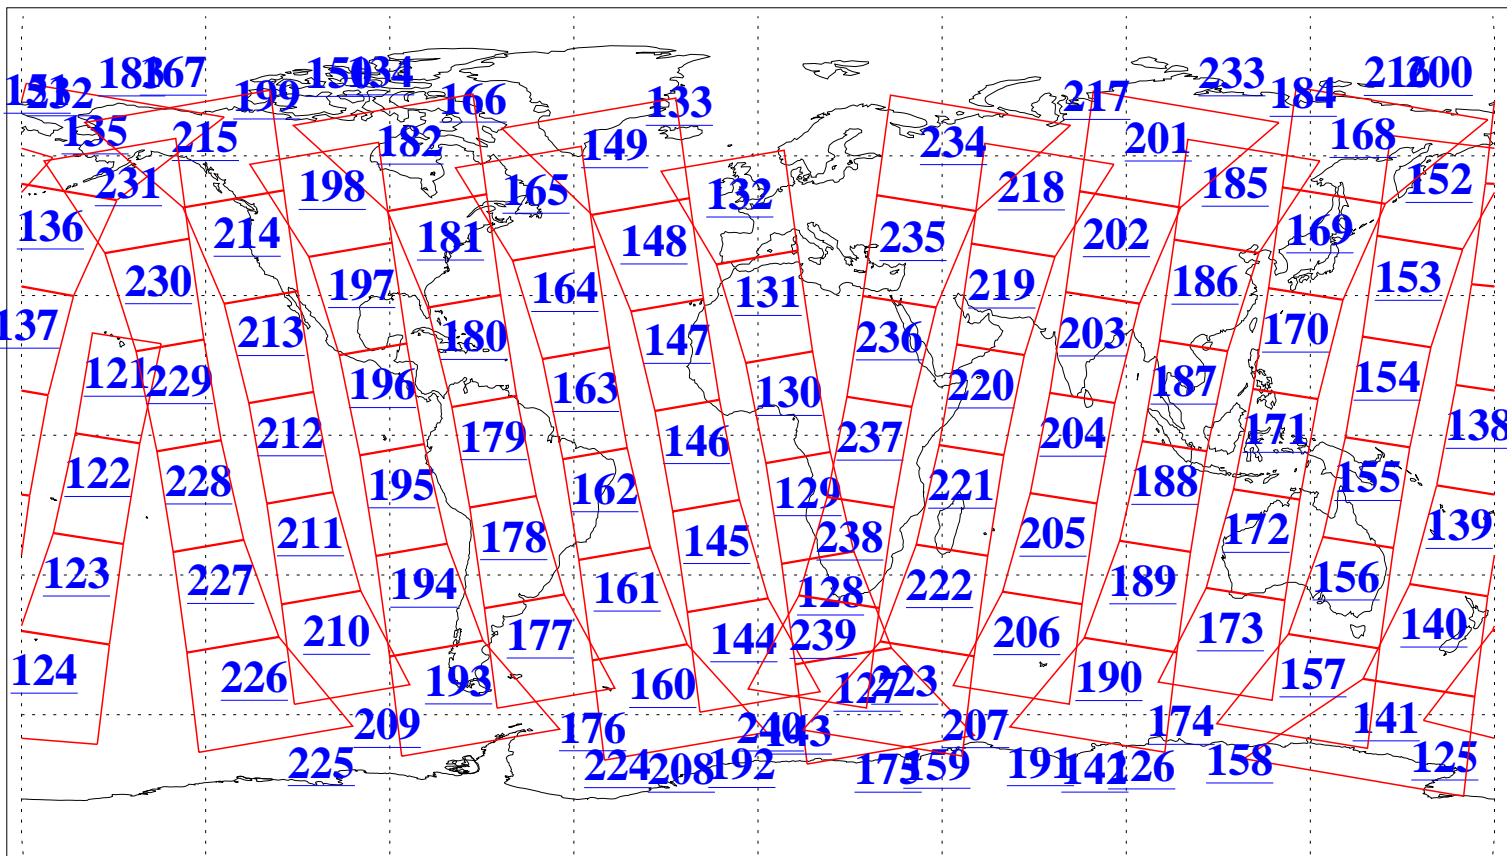

L1B Availability
AMSU Granules: 240
HSB Granules: 0
AIRS Granules: 240

12 Jun 2013
DoY 163
Aqua Day 4057
Granules: 1 to 120

Granules: 121 to 240

Legend: AMSU Available, HSB Available, AIRS Available

L1B Availability
AMSU Granules: 240
HSB Granules: 0
AIRS Granules: 240

12 Jun 2013
DoY 163
Aqua Day 4057
Ascending Granules

Descending Granules

Legend: AMSU Available, HSB Available, AIRS Available

L1B Availability
AMSU Granules: 240
HSB Granules: 0
AIRS Granules: 240

12 Jun 2013
DoY 163
Aqua Day 4057

Northern Hemisphere Granules

Southern Hemisphere Granules

Legend: AMSU Available, HSB Available, AIRS Available