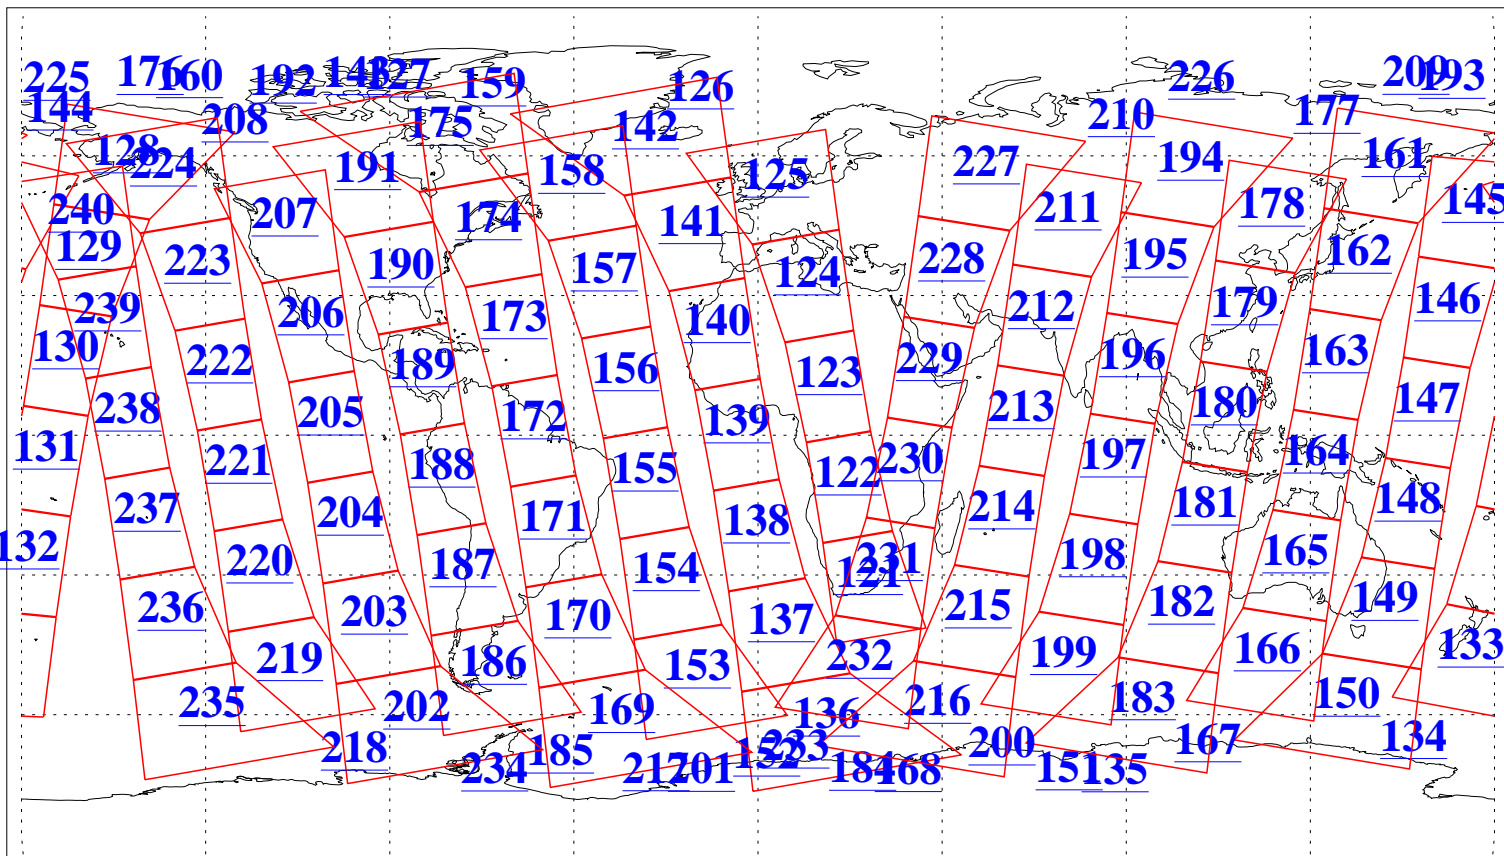

L1B Availability
AMSU Granules: 240
HSB Granules: 0
AIRS Granules: 240

11 Jun 2013
DoY 162
Aqua Day 4056
Granules: 1 to 120

Granules: 121 to 240

Legend: AMSU Available, HSB Available, AIRS Available

L1B Availability
AMSU Granules: 240
HSB Granules: 0
AIRS Granules: 240

11 Jun 2013
DoY 162
Aqua Day 4056
Ascending Granules

Descending Granules

Legend: AMSU Available, HSB Available, AIRS Available

L1B Availability
 AMSU Granules: 240
 HSB Granules: 0
 AIRS Granules: 240

11 Jun 2013
 DoY 162
 Aqua Day 4056

Northern Hemisphere Granules

Southern Hemisphere Granules

Legend: AMSU Available, HSB Available, AIRS Available