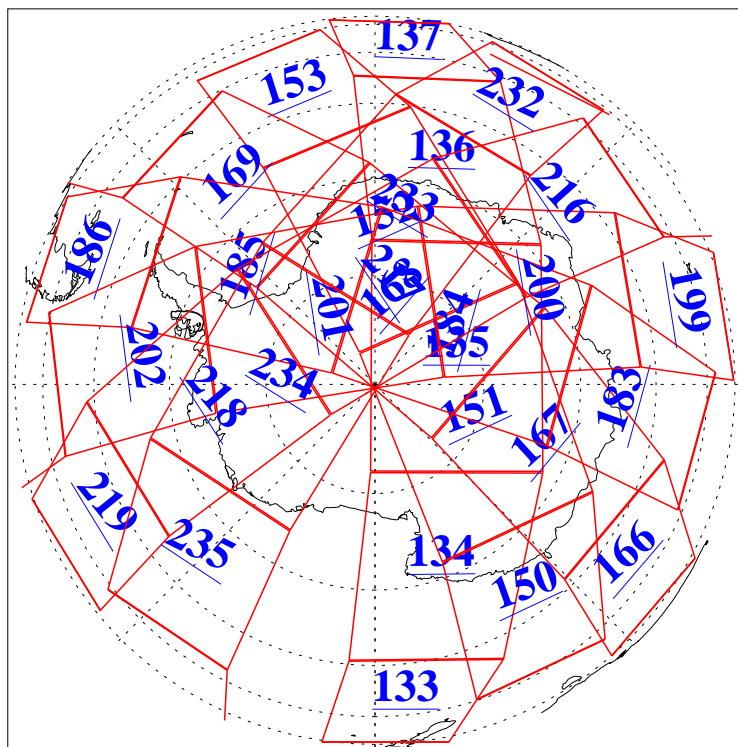

L1B Availability
AMSU Granules: 240
HSB Granules: 0
AIRS Granules: 240

11 Jun 2013
DoY 162
Aqua Day 4056
Granules: 1 to 120

Granules: 121 to 240

Legend: AMSU Available, HSB Available, AIRS Available

L1B Availability
AMSU Granules: 240
HSB Granules: 0
AIRS Granules: 240

11 Jun 2013
DoY 162
Aqua Day 4056
Ascending Granules

Descending Granules

Legend: AMSU Available, HSB Available, AIRS Available

L1B Availability
 AMSU Granules: 240
 HSB Granules: 0
 AIRS Granules: 240

11 Jun 2013
 DoY 162
 Aqua Day 4056

Northern Hemisphere Granules

Southern Hemisphere Granules

Legend: AMSU Available, HSB Available, AIRS Available