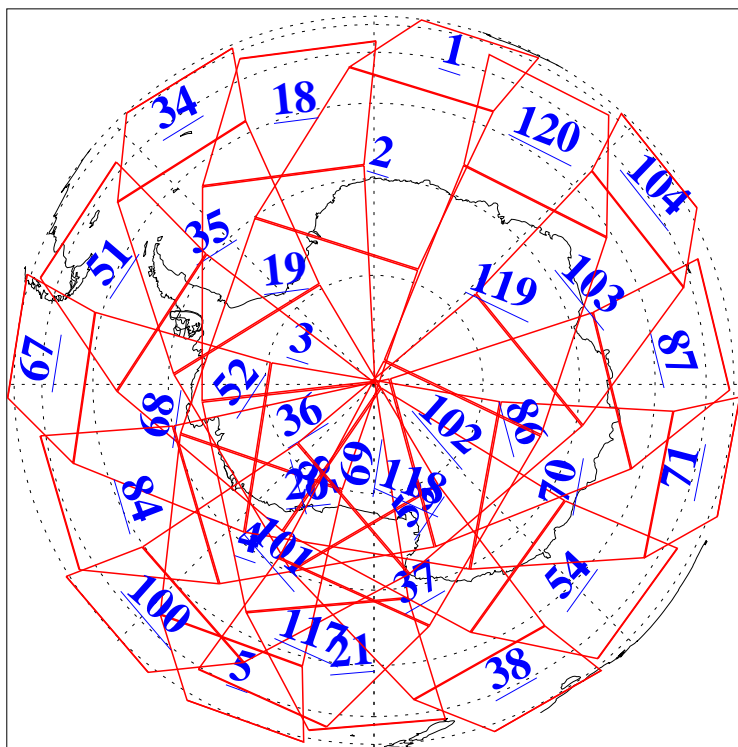

L1B Availability
AMSU Granules: 240
HSB Granules: 0
AIRS Granules: 240

11 Jun 2013
DoY 162
Aqua Day 4056
Granules: 1 to 120

Granules: 121 to 240

Legend: AMSU Available, HSB Available, AIRS Available

L1B Availability
AMSU Granules: 240
HSB Granules: 0
AIRS Granules: 240

11 Jun 2013
DoY 162
Aqua Day 4056
Ascending Granules

Descending Granules

Legend: AMSU Available, HSB Available, AIRS Available

L1B Availability
 AMSU Granules: 240
 HSB Granules: 0
 AIRS Granules: 240

11 Jun 2013
 DoY 162
 Aqua Day 4056

Northern Hemisphere Granules

Southern Hemisphere Granules

Legend: AMSU Available, HSB Available, AIRS Available