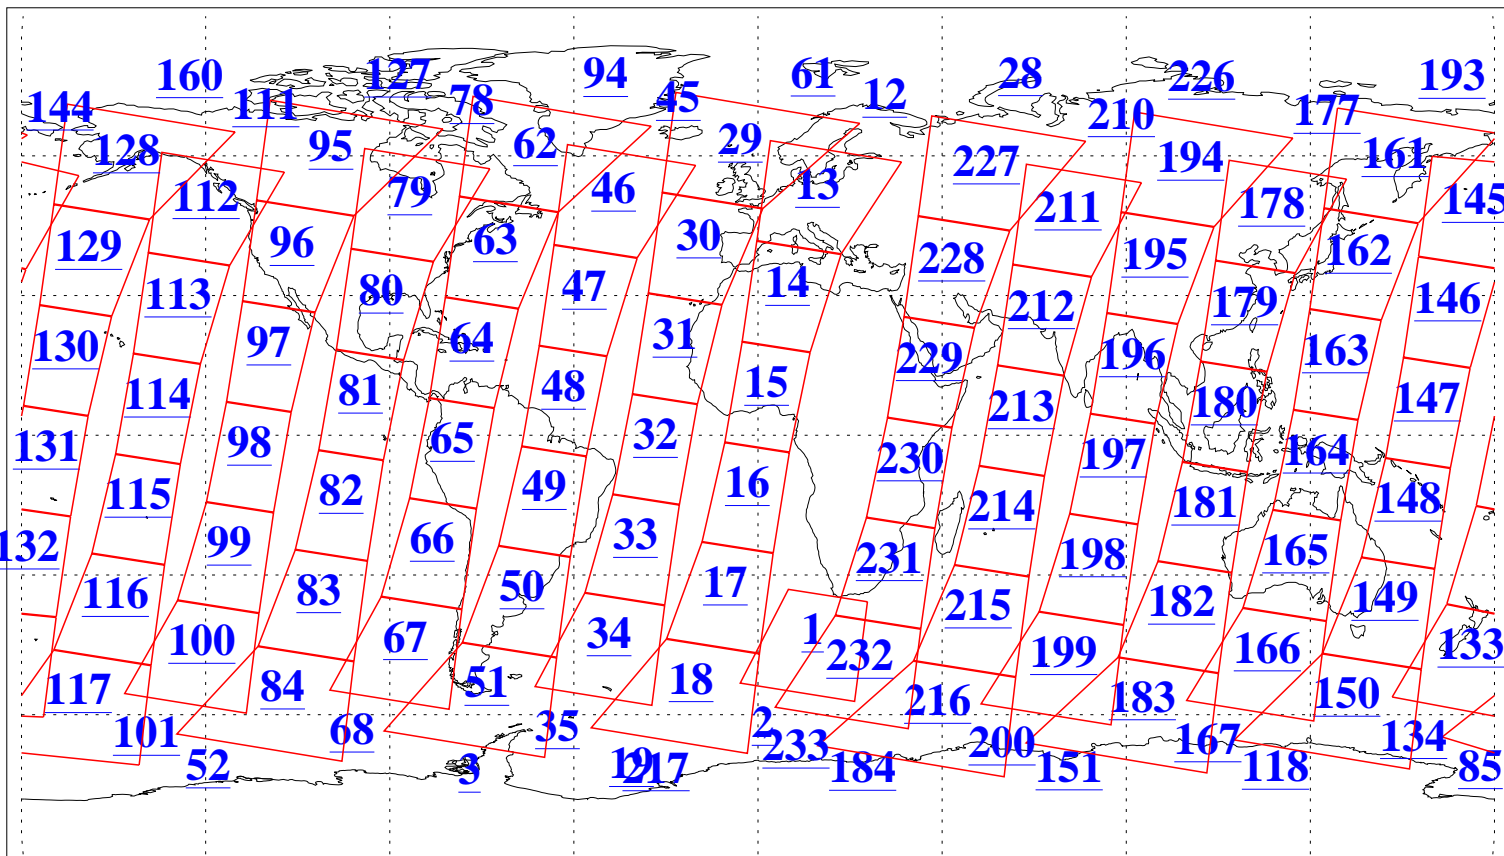

L1B Availability
AMSU Granules: 240
HSB Granules: 0
AIRS Granules: 240

11 Jun 2013
DoY 162
Aqua Day 4056
Granules: 1 to 120

Granules: 121 to 240

Legend: AMSU Available, HSB Available, AIRS Available

L1B Availability
AMSU Granules: 240
HSB Granules: 0
AIRS Granules: 240

11 Jun 2013
DoY 162
Aqua Day 4056
Ascending Granules

Descending Granules

Legend: AMSU Available, HSB Available, AIRS Available

L1B Availability
 AMSU Granules: 240
 HSB Granules: 0
 AIRS Granules: 240

11 Jun 2013
 DoY 162
 Aqua Day 4056

Northern Hemisphere Granules

Southern Hemisphere Granules

Legend: AMSU Available, HSB Available, AIRS Available