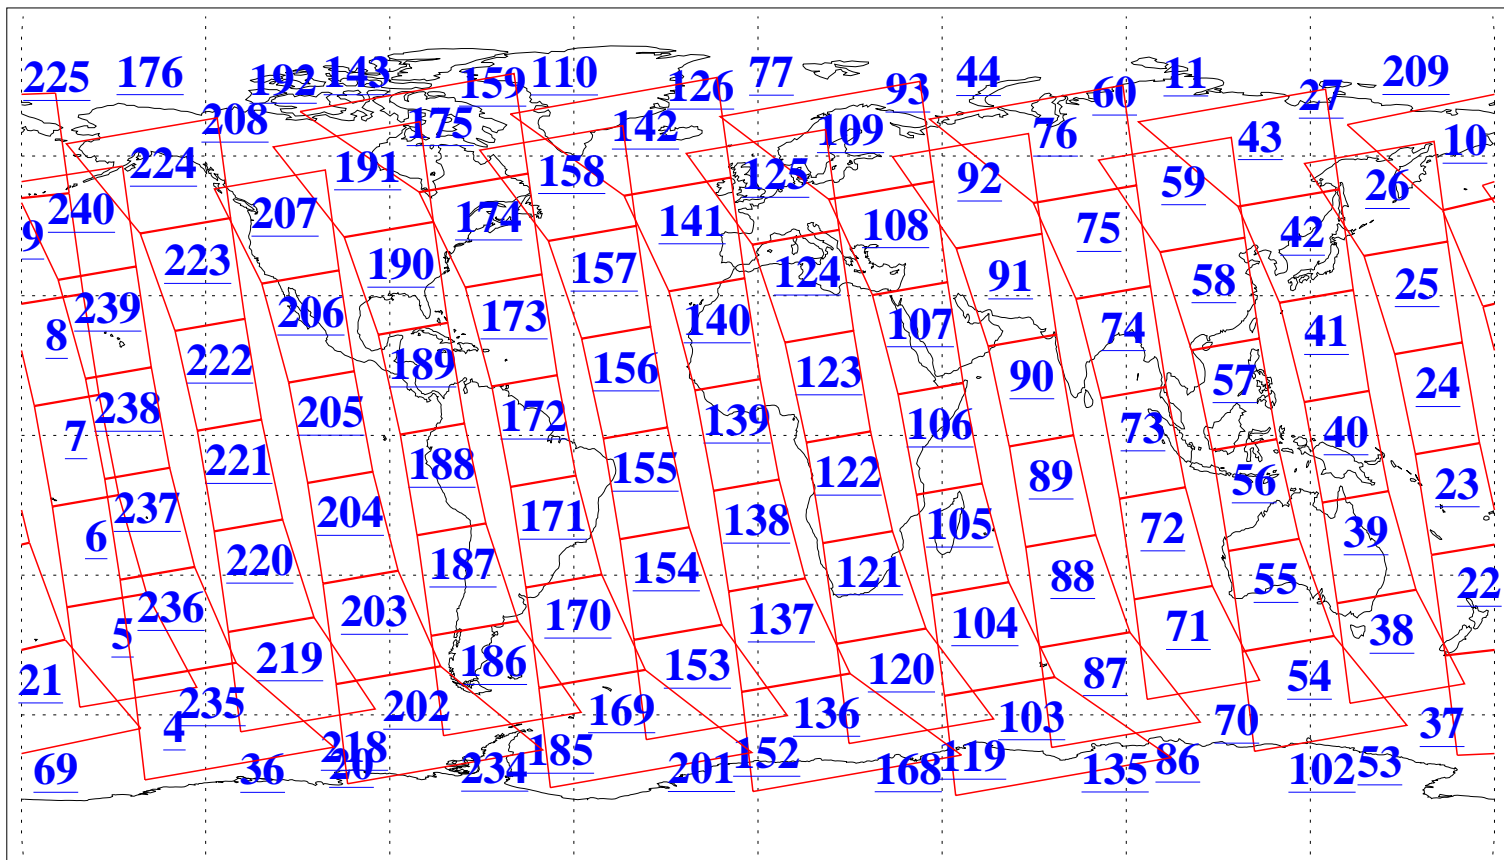

L1B Availability
AMSU Granules: 240
HSB Granules: 0
AIRS Granules: 240

11 Jun 2013
DoY 162
Aqua Day 4056
Granules: 1 to 120

Granules: 121 to 240

Legend: AMSU Available, HSB Available, AIRS Available

L1B Availability
AMSU Granules: 240
HSB Granules: 0
AIRS Granules: 240

11 Jun 2013
DoY 162
Aqua Day 4056
Ascending Granules

Descending Granules

Legend: AMSU Available, HSB Available, AIRS Available

L1B Availability
 AMSU Granules: 240
 HSB Granules: 0
 AIRS Granules: 240

11 Jun 2013
 DoY 162
 Aqua Day 4056

Northern Hemisphere Granules

Southern Hemisphere Granules

Legend: AMSU Available, HSB Available, AIRS Available