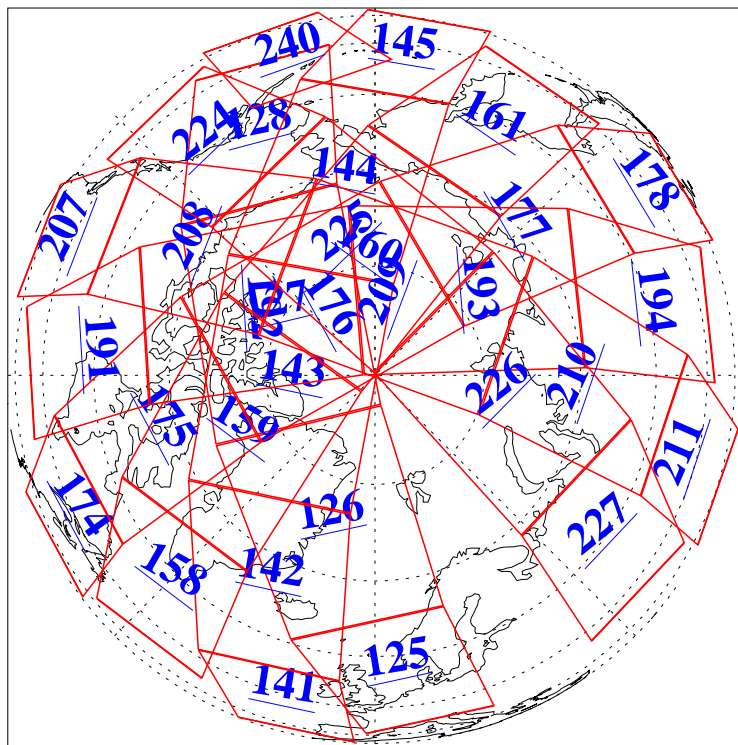

11 Jun 2013
DoY 162
Aqua Day 4056
Ascending Granules

Descending Granules

Legend: AMSU Available, HSB Available, AIRS Available

L1B Availability
 AMSU Granules: 240
 HSB Granules: 0
 AIRS Granules: 240

11 Jun 2013
 DoY 162
 Aqua Day 4056

Northern Hemisphere Granules

Southern Hemisphere Granules

Legend: AMSU Available, HSB Available, AIRS Available