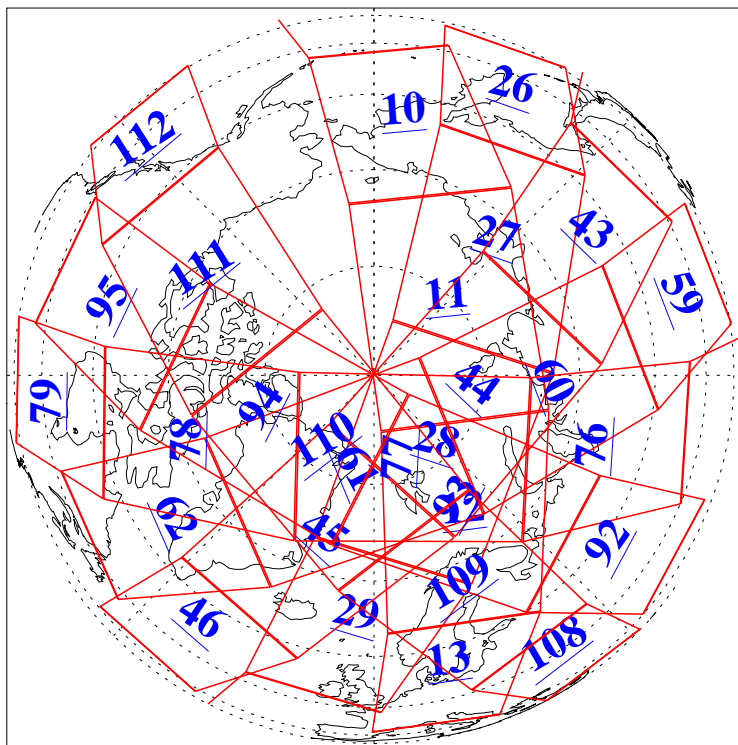

L1B Availability
AMSU Granules: 240
HSB Granules: 0
AIRS Granules: 240

11 Jun 2013
DoY 162
Aqua Day 4056
Granules: 1 to 120

Granules: 121 to 240

Legend: AMSU Available, HSB Available, AIRS Available

L1B Availability
AMSU Granules: 240
HSB Granules: 0
AIRS Granules: 240

11 Jun 2013
DoY 162
Aqua Day 4056
Ascending Granules

Descending Granules

Legend: AMSU Available, HSB Available, AIRS Available

L1B Availability
 AMSU Granules: 240
 HSB Granules: 0
 AIRS Granules: 240

11 Jun 2013
 DoY 162
 Aqua Day 4056

Northern Hemisphere Granules

Southern Hemisphere Granules

Legend: AMSU Available, HSB Available, AIRS Available