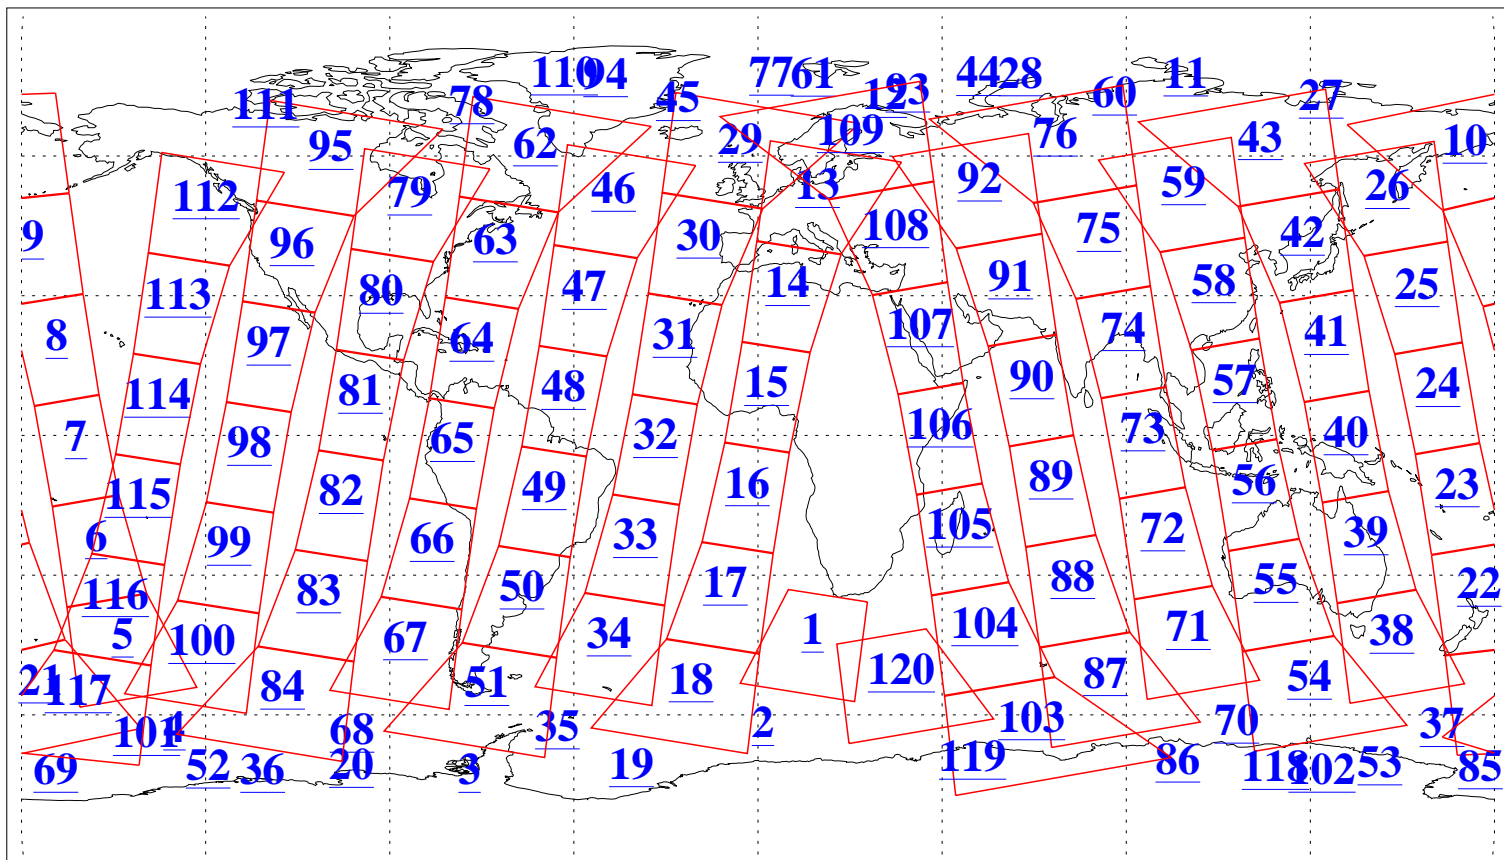

L1B Availability
AMSU Granules: 240
HSB Granules: 0
AIRS Granules: 240

11 Jun 2013
DoY 162
Aqua Day 4056
Granules: 1 to 120

Granules: 121 to 240

Legend: AMSU Available, HSB Available, AIRS Available

L1B Availability
AMSU Granules: 240
HSB Granules: 0
AIRS Granules: 240

11 Jun 2013
DoY 162
Aqua Day 4056
Ascending Granules

Descending Granules

Legend: AMSU Available, HSB Available, AIRS Available

L1B Availability
 AMSU Granules: 240
 HSB Granules: 0
 AIRS Granules: 240

11 Jun 2013
 DoY 162
 Aqua Day 4056

Northern Hemisphere Granules

Southern Hemisphere Granules

Legend: AMSU Available, HSB Available, AIRS Available