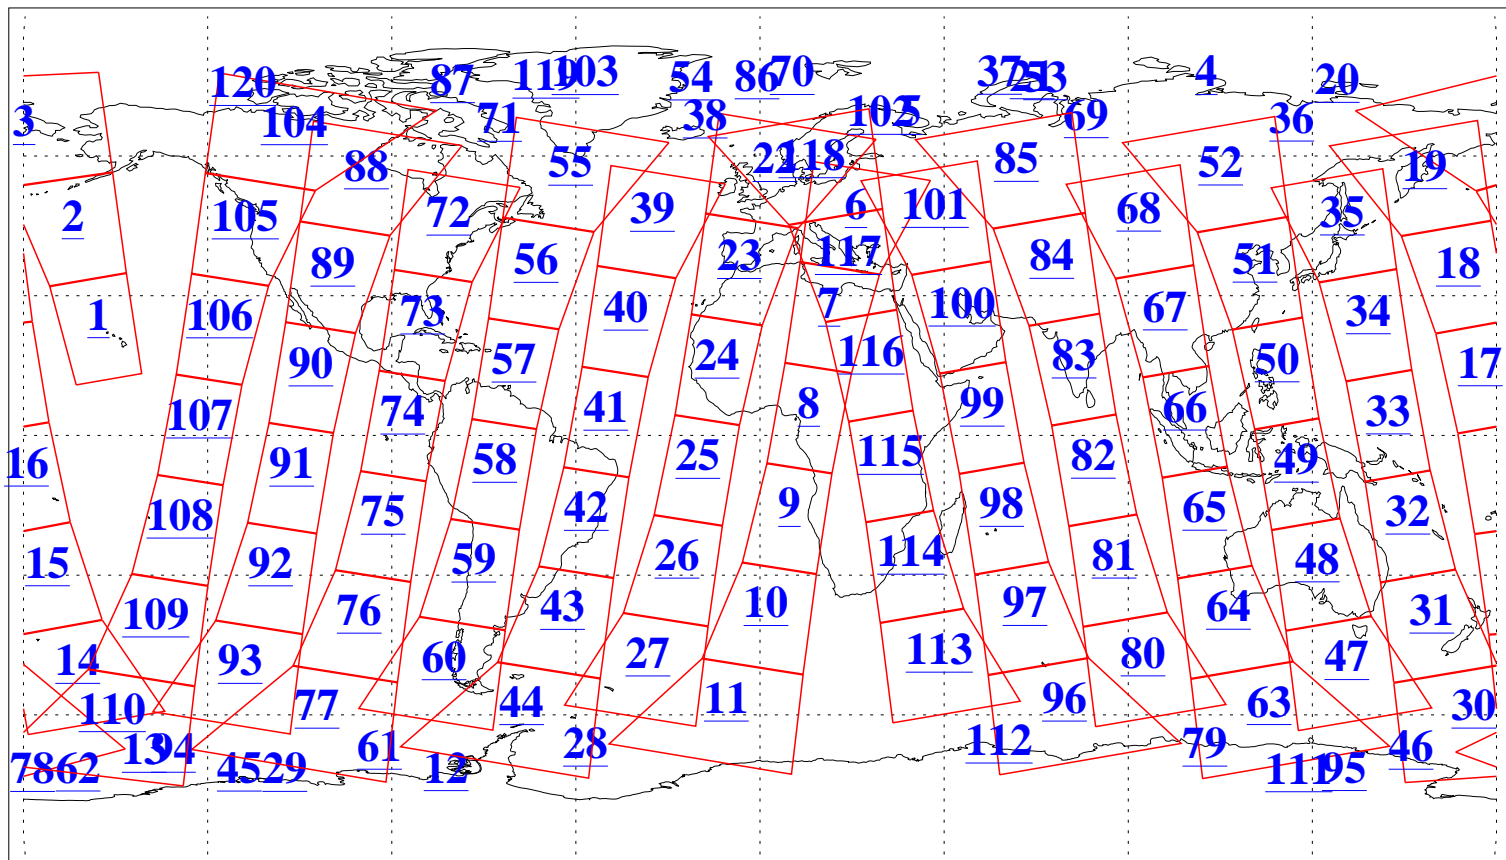

L1B Availability
AMSU Granules: 240
HSB Granules: 0
AIRS Granules: 240

10 Jun 2013
DoY 161
Aqua Day 4055
Granules: 1 to 120

Granules: 121 to 240

Legend: AMSU Available, HSB Available, AIRS Available

L1B Availability
AMSU Granules: 240
HSB Granules: 0
AIRS Granules: 240

10 Jun 2013
DoY 161
Aqua Day 4055
Ascending Granules

Descending Granules

Legend: AMSU Available, HSB Available, AIRS Available

L1B Availability
 AMSU Granules: 240
 HSB Granules: 0
 AIRS Granules: 240

10 Jun 2013
 DoY 161
 Aqua Day 4055

Northern Hemisphere Granules

Southern Hemisphere Granules

Legend: AMSU Available, HSB Available, AIRS Available