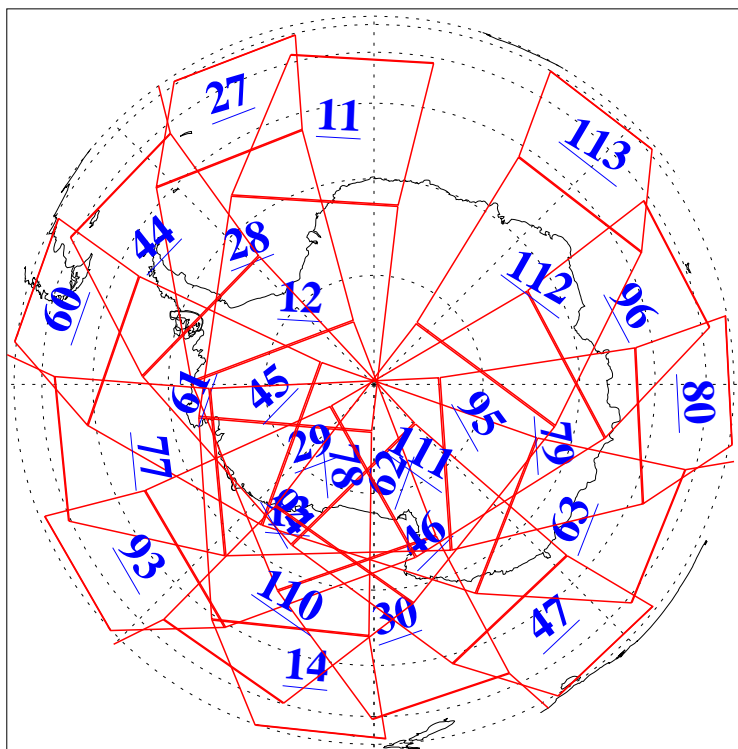

L1B Availability
AMSU Granules: 240
HSB Granules: 0
AIRS Granules: 240

10 Jun 2013
DoY 161
Aqua Day 4055
Granules: 1 to 120

Granules: 121 to 240

Legend: AMSU Available, HSB Available, AIRS Available

L1B Availability
AMSU Granules: 240
HSB Granules: 0
AIRS Granules: 240

10 Jun 2013
DoY 161
Aqua Day 4055
Ascending Granules

Descending Granules

Legend: AMSU Available, HSB Available, AIRS Available

L1B Availability
 AMSU Granules: 240
 HSB Granules: 0
 AIRS Granules: 240

10 Jun 2013
 DoY 161
 Aqua Day 4055

Northern Hemisphere Granules

Southern Hemisphere Granules

Legend: AMSU Available, HSB Available, AIRS Available