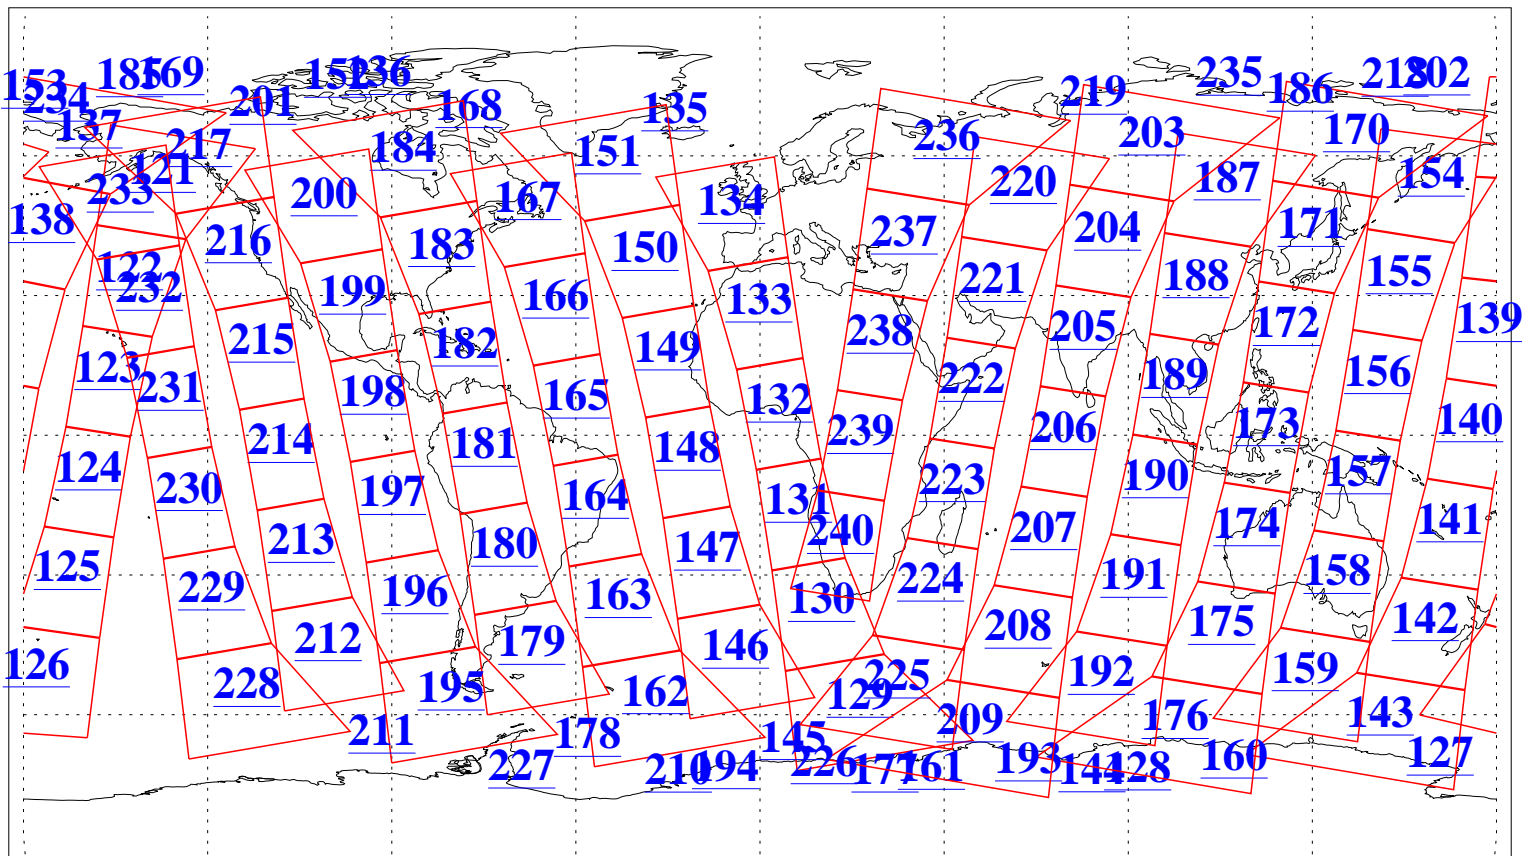

L1B Availability
AMSU Granules: 240
HSB Granules: 0
AIRS Granules: 240

10 Jun 2013
DoY 161
Aqua Day 4055
Granules: 1 to 120

Granules: 121 to 240

Legend: AMSU Available, HSB Available, AIRS Available

L1B Availability
AMSU Granules: 240
HSB Granules: 0
AIRS Granules: 240

10 Jun 2013
DoY 161
Aqua Day 4055
Ascending Granules

Descending Granules

Legend: AMSU Available, HSB Available, AIRS Available

L1B Availability
 AMSU Granules: 240
 HSB Granules: 0
 AIRS Granules: 240

10 Jun 2013
 DoY 161
 Aqua Day 4055

Northern Hemisphere Granules

Southern Hemisphere Granules

Legend: AMSU Available, HSB Available, AIRS Available