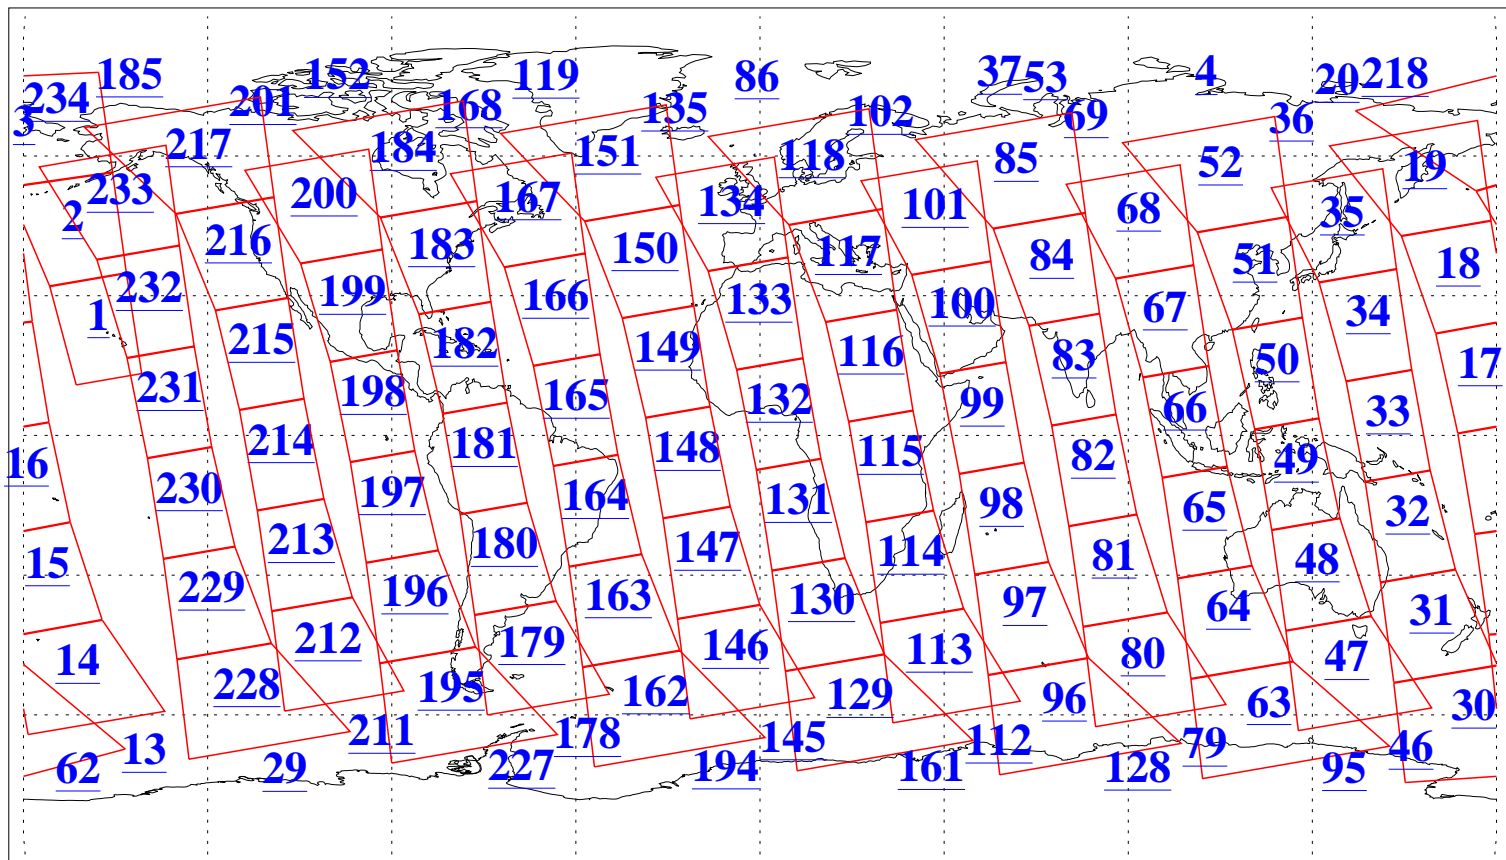

L1B Availability
AMSU Granules: 240
HSB Granules: 0
AIRS Granules: 240

10 Jun 2013
DoY 161
Aqua Day 4055
Granules: 1 to 120

Granules: 121 to 240

Legend: AMSU Available, HSB Available, AIRS Available

L1B Availability
AMSU Granules: 240
HSB Granules: 0
AIRS Granules: 240

10 Jun 2013
DoY 161
Aqua Day 4055
Ascending Granules

Descending Granules

Legend: AMSU Available, HSB Available, AIRS Available

L1B Availability
 AMSU Granules: 240
 HSB Granules: 0
 AIRS Granules: 240

10 Jun 2013
 DoY 161
 Aqua Day 4055

Northern Hemisphere Granules

Southern Hemisphere Granules

Legend: AMSU Available, HSB Available, AIRS Available