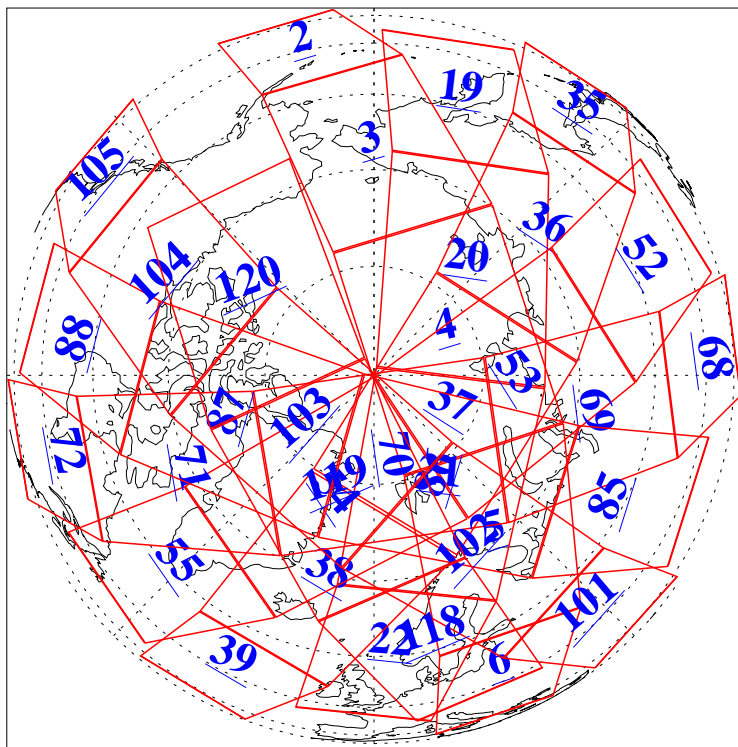

L1B Availability
AMSU Granules: 240
HSB Granules: 0
AIRS Granules: 240

10 Jun 2013
DoY 161
Aqua Day 4055
Granules: 1 to 120

Granules: 121 to 240

Legend: AMSU Available, HSB Available, AIRS Available

L1B Availability
AMSU Granules: 240
HSB Granules: 0
AIRS Granules: 240

10 Jun 2013
DoY 161
Aqua Day 4055
Ascending Granules

Descending Granules

Legend: AMSU Available, HSB Available, AIRS Available

L1B Availability
 AMSU Granules: 240
 HSB Granules: 0
 AIRS Granules: 240

10 Jun 2013
 DoY 161
 Aqua Day 4055

Northern Hemisphere Granules

Southern Hemisphere Granules

Legend: AMSU Available, HSB Available, AIRS Available