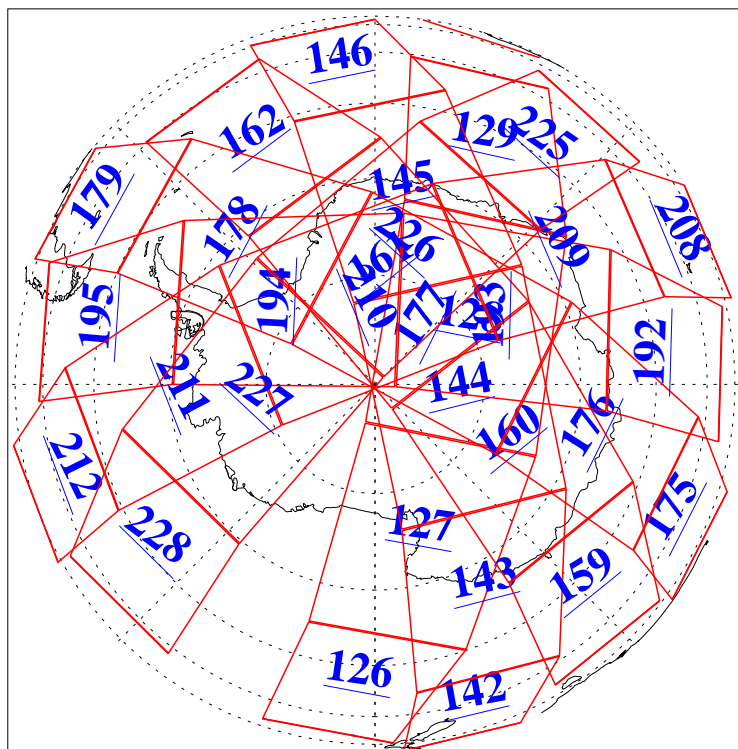

L1B Availability
AMSU Granules: 240
HSB Granules: 0
AIRS Granules: 240

10 Jun 2013
DoY 161
Aqua Day 4055
Granules: 1 to 120

Granules: 121 to 240

Legend: AMSU Available, HSB Available, AIRS Available

L1B Availability
AMSU Granules: 240
HSB Granules: 0
AIRS Granules: 240

10 Jun 2013
DoY 161
Aqua Day 4055
Ascending Granules

Descending Granules

Legend: AMSU Available, HSB Available, AIRS Available

L1B Availability
 AMSU Granules: 240
 HSB Granules: 0
 AIRS Granules: 240

10 Jun 2013
 DoY 161
 Aqua Day 4055

Northern Hemisphere Granules

Southern Hemisphere Granules

Legend: AMSU Available, HSB Available, AIRS Available