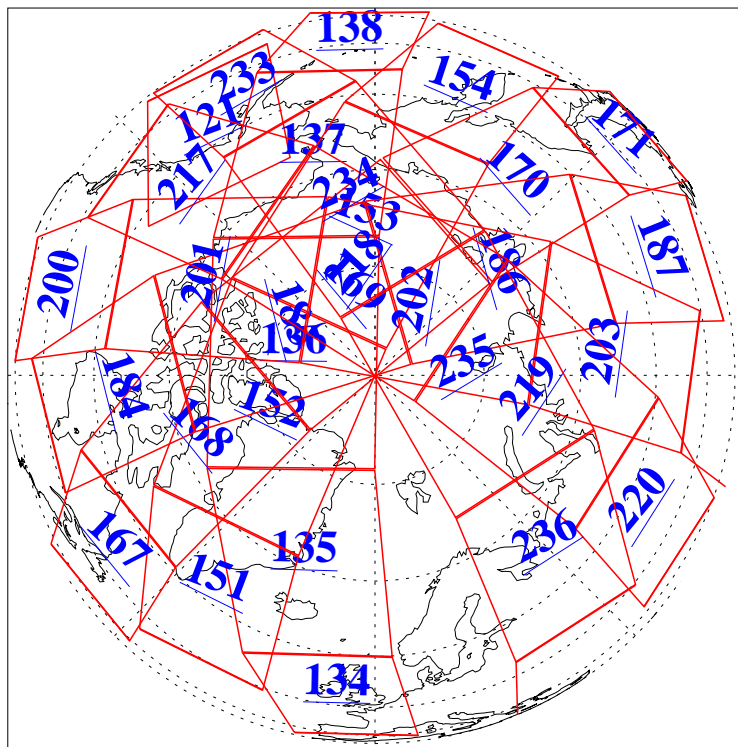

10 Jun 2013
DoY 161
Aqua Day 4055
Ascending Granules

Descending Granules

Legend: AMSU Available, HSB Available, AIRS Available

L1B Availability
 AMSU Granules: 240
 HSB Granules: 0
 AIRS Granules: 240

10 Jun 2013
 DoY 161
 Aqua Day 4055

Northern Hemisphere Granules

Southern Hemisphere Granules

Legend: AMSU Available, HSB Available, AIRS Available