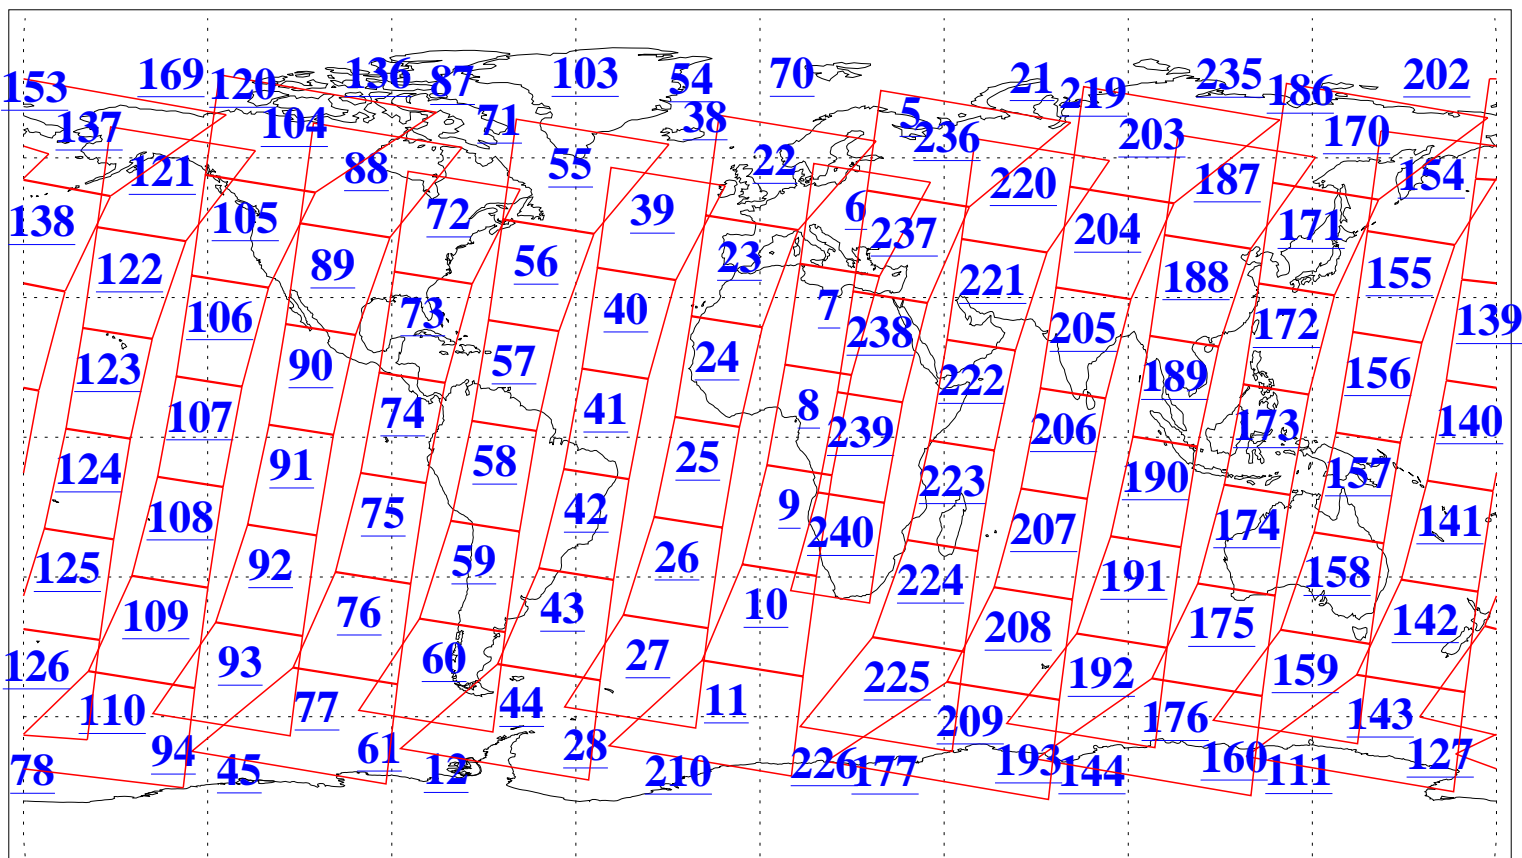

L1B Availability
AMSU Granules: 240
HSB Granules: 0
AIRS Granules: 240

10 Jun 2013
DoY 161
Aqua Day 4055
Granules: 1 to 120

Granules: 121 to 240

Legend: AMSU Available, HSB Available, AIRS Available

L1B Availability
AMSU Granules: 240
HSB Granules: 0
AIRS Granules: 240

10 Jun 2013
DoY 161
Aqua Day 4055
Ascending Granules

Descending Granules

Legend: AMSU Available, HSB Available, AIRS Available

L1B Availability
 AMSU Granules: 240
 HSB Granules: 0
 AIRS Granules: 240

10 Jun 2013
 DoY 161
 Aqua Day 4055

Northern Hemisphere Granules

Southern Hemisphere Granules

Legend: AMSU Available, HSB Available, AIRS Available