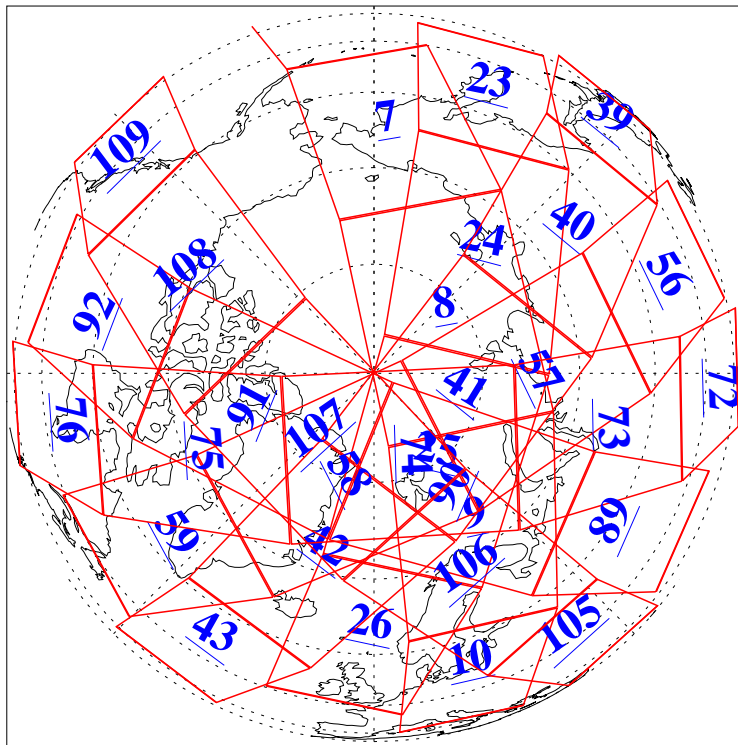

L1B Availability
AMSU Granules: 240
HSB Granules: 0
AIRS Granules: 240

6 Jun 2013
DoY 157
Aqua Day 4051
Granules: 1 to 120

Granules: 121 to 240

Legend: AMSU Available, HSB Available, AIRS Available

L1B Availability
AMSU Granules: 240
HSB Granules: 0
AIRS Granules: 240

6 Jun 2013
DoY 157
Aqua Day 4051

Ascending Granules

Descending Granules

L1B Availability
 AMSU Granules: 240
 HSB Granules: 0
 AIRS Granules: 240

6 Jun 2013
 DoY 157
 Aqua Day 4051

Northern Hemisphere Granules

Southern Hemisphere Granules

Legend: AMSU Available, HSB Available, AIRS Available