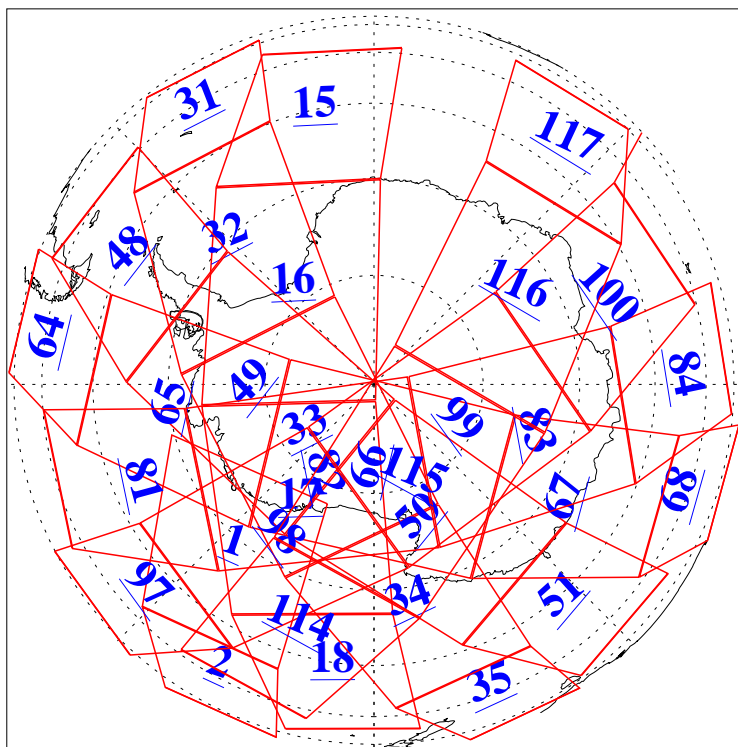

L1B Availability
AMSU Granules: 240
HSB Granules: 0
AIRS Granules: 240

6 Jun 2013
DoY 157
Aqua Day 4051
Granules: 1 to 120

Granules: 121 to 240

Legend: AMSU Available, HSB Available, AIRS Available

L1B Availability
AMSU Granules: 240
HSB Granules: 0
AIRS Granules: 240

6 Jun 2013
DoY 157
Aqua Day 4051

Ascending Granules

Descending Granules

L1B Availability
 AMSU Granules: 240
 HSB Granules: 0
 AIRS Granules: 240

6 Jun 2013
 DoY 157
 Aqua Day 4051

Northern Hemisphere Granules

Southern Hemisphere Granules

Legend: AMSU Available, HSB Available, AIRS Available