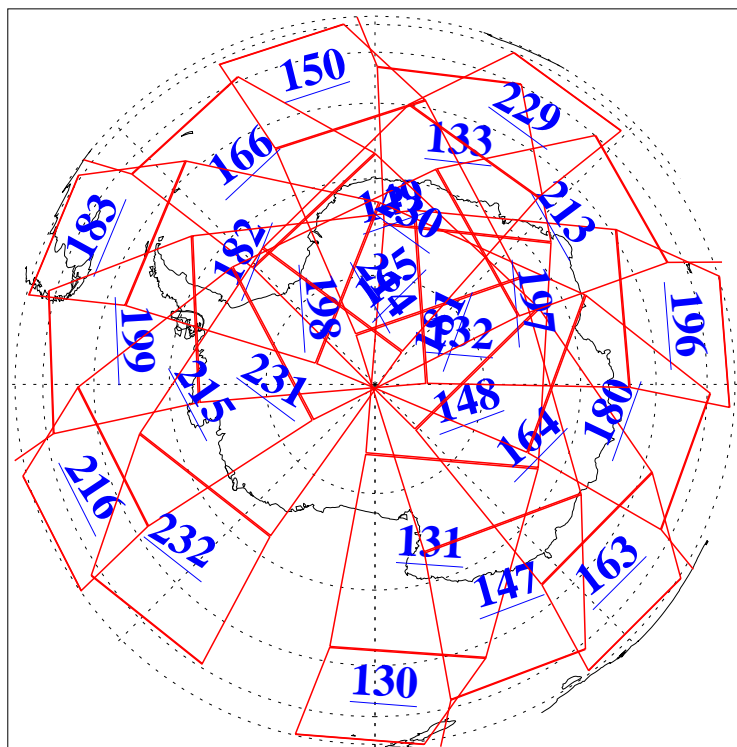

L1B Availability
AMSU Granules: 240
HSB Granules: 0
AIRS Granules: 240

6 Jun 2013
DoY 157
Aqua Day 4051
Granules: 1 to 120

Granules: 121 to 240

Legend: AMSU Available, HSB Available, AIRS Available

L1B Availability
AMSU Granules: 240
HSB Granules: 0
AIRS Granules: 240

6 Jun 2013
DoY 157
Aqua Day 4051

Ascending Granules

Descending Granules

L1B Availability
 AMSU Granules: 240
 HSB Granules: 0
 AIRS Granules: 240

6 Jun 2013
 DoY 157
 Aqua Day 4051

Northern Hemisphere Granules

Southern Hemisphere Granules

Legend: AMSU Available, HSB Available, AIRS Available