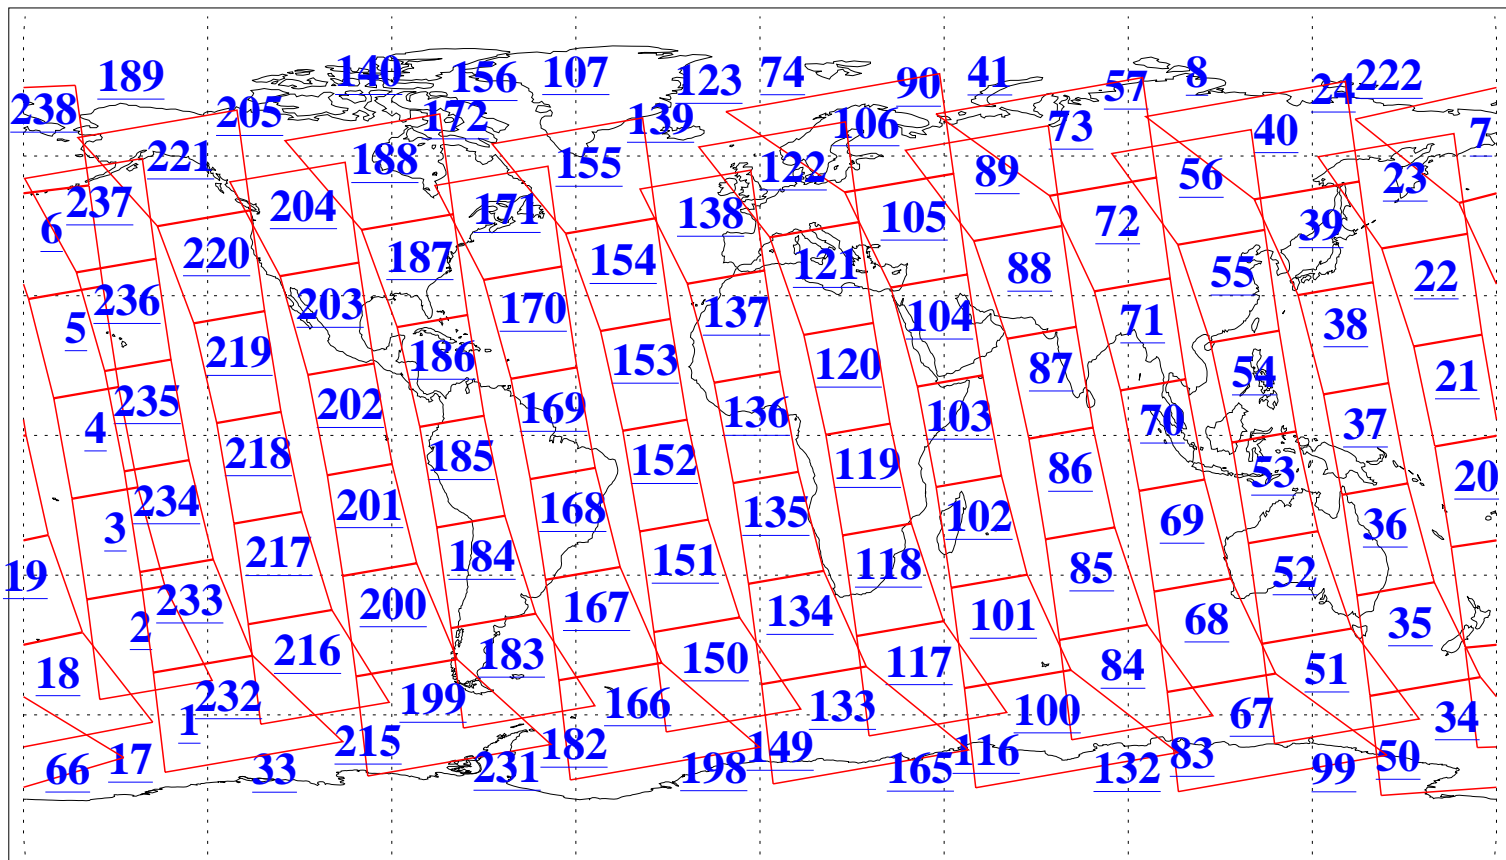

L1B Availability
AMSU Granules: 240
HSB Granules: 0
AIRS Granules: 240

6 Jun 2013
DoY 157
Aqua Day 4051
Granules: 1 to 120

Granules: 121 to 240

Legend: AMSU Available, HSB Available, AIRS Available

L1B Availability
AMSU Granules: 240
HSB Granules: 0
AIRS Granules: 240

6 Jun 2013
DoY 157
Aqua Day 4051

Ascending Granules

Descending Granules

L1B Availability
 AMSU Granules: 240
 HSB Granules: 0
 AIRS Granules: 240

6 Jun 2013
 DoY 157
 Aqua Day 4051

Northern Hemisphere Granules

Southern Hemisphere Granules

Legend: AMSU Available, HSB Available, AIRS Available