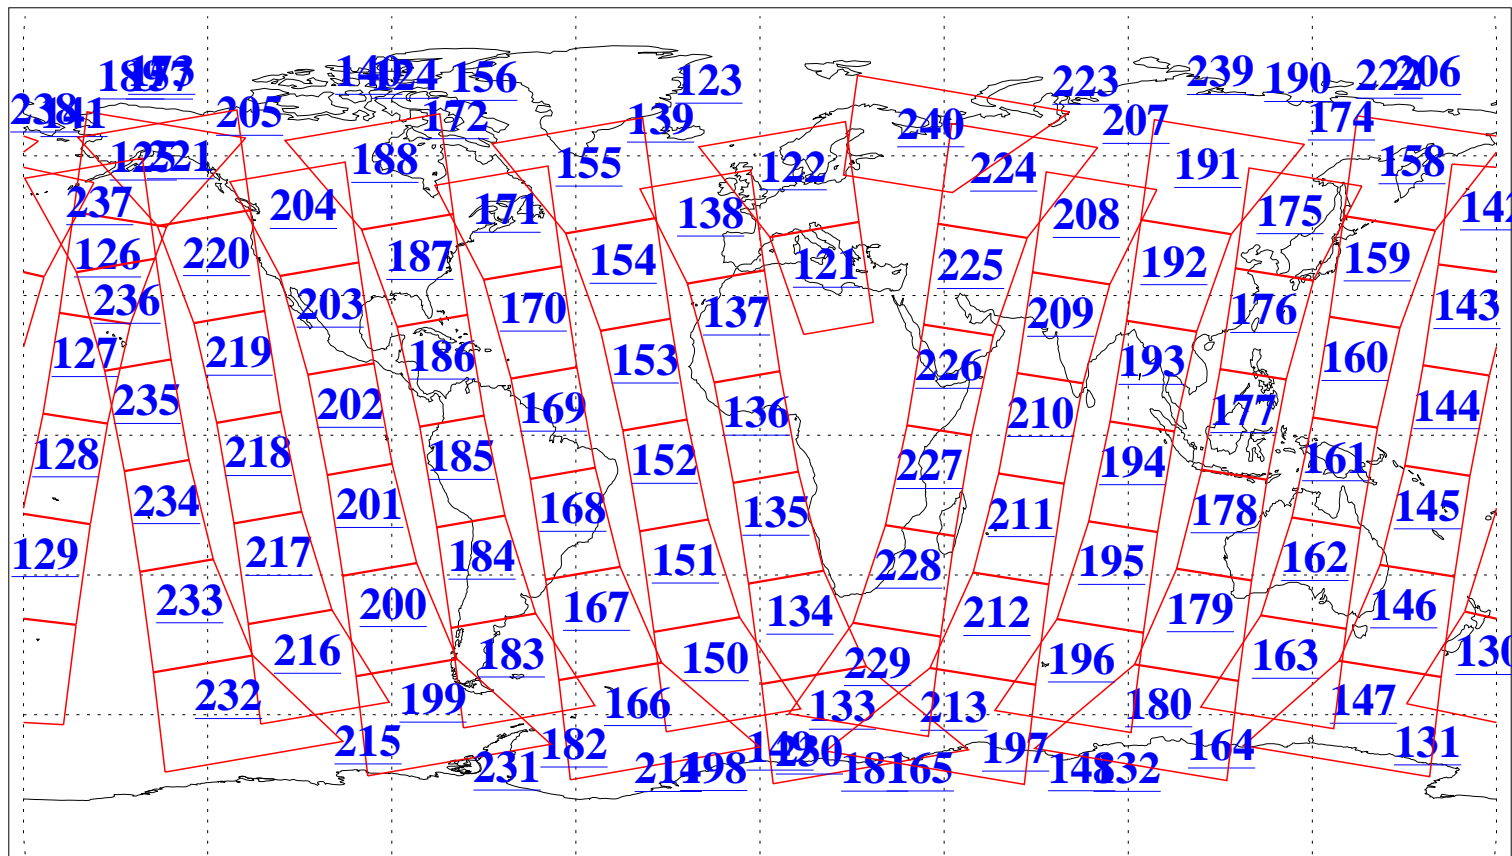

L1B Availability
AMSU Granules: 240
HSB Granules: 0
AIRS Granules: 240

6 Jun 2013
DoY 157
Aqua Day 4051
Granules: 1 to 120

Granules: 121 to 240

Legend: AMSU Available, HSB Available, AIRS Available

L1B Availability
AMSU Granules: 240
HSB Granules: 0
AIRS Granules: 240

6 Jun 2013
DoY 157
Aqua Day 4051

Ascending Granules

Descending Granules

L1B Availability
 AMSU Granules: 240
 HSB Granules: 0
 AIRS Granules: 240

6 Jun 2013
 DoY 157
 Aqua Day 4051

Northern Hemisphere Granules

Southern Hemisphere Granules

Legend: AMSU Available, HSB Available, AIRS Available