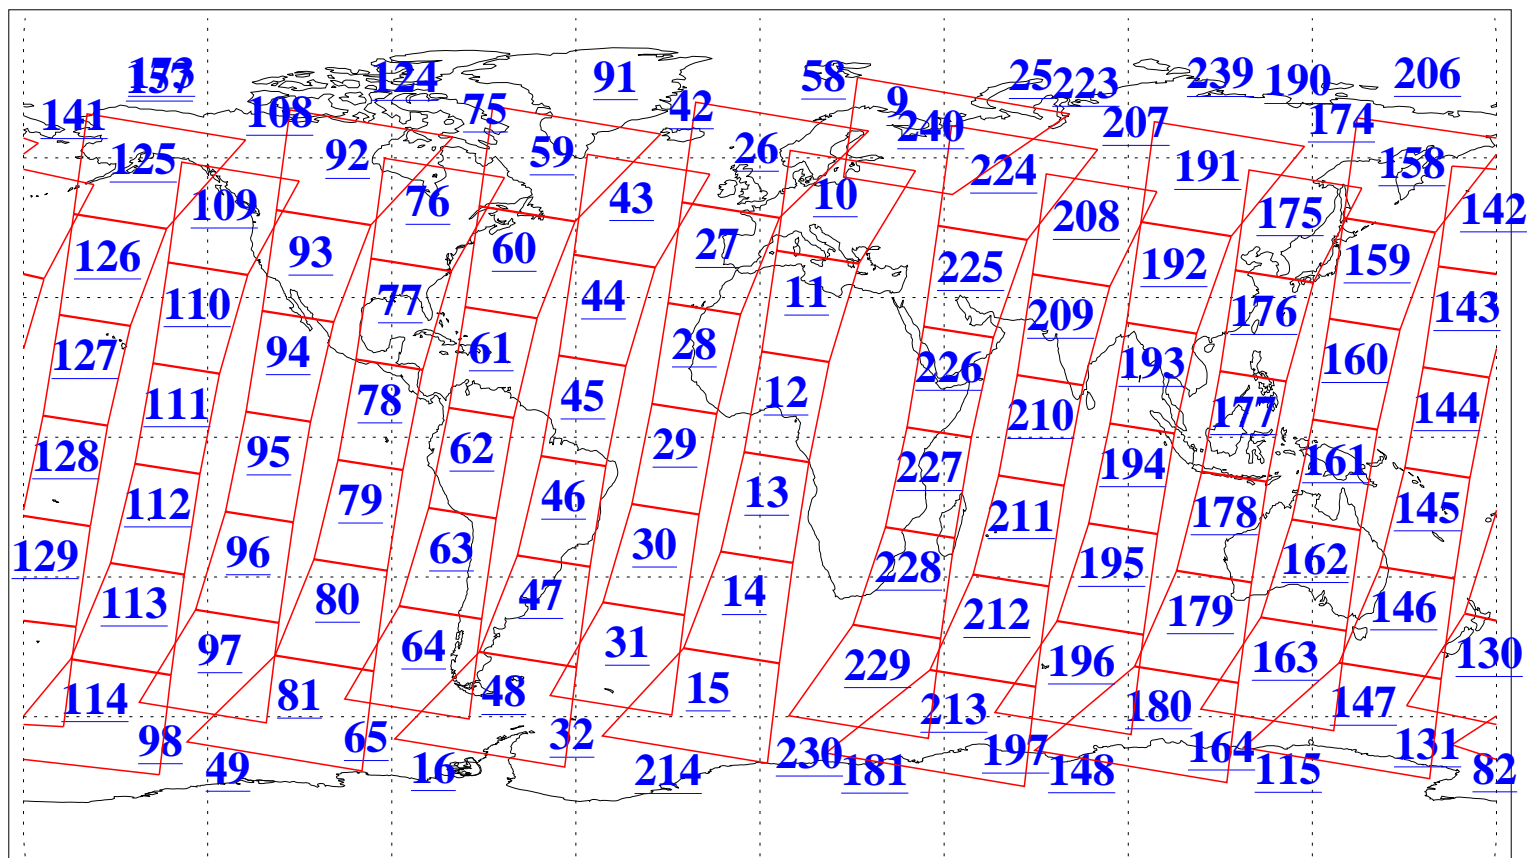

L1B Availability
AMSU Granules: 240
HSB Granules: 0
AIRS Granules: 240

6 Jun 2013
DoY 157
Aqua Day 4051
Granules: 1 to 120

Granules: 121 to 240

Legend: AMSU Available, HSB Available, AIRS Available

L1B Availability
AMSU Granules: 240
HSB Granules: 0
AIRS Granules: 240

6 Jun 2013
DoY 157
Aqua Day 4051

Ascending Granules

Descending Granules

L1B Availability
 AMSU Granules: 240
 HSB Granules: 0
 AIRS Granules: 240

6 Jun 2013
 DoY 157
 Aqua Day 4051

Northern Hemisphere Granules

Southern Hemisphere Granules

Legend: AMSU Available, HSB Available, AIRS Available