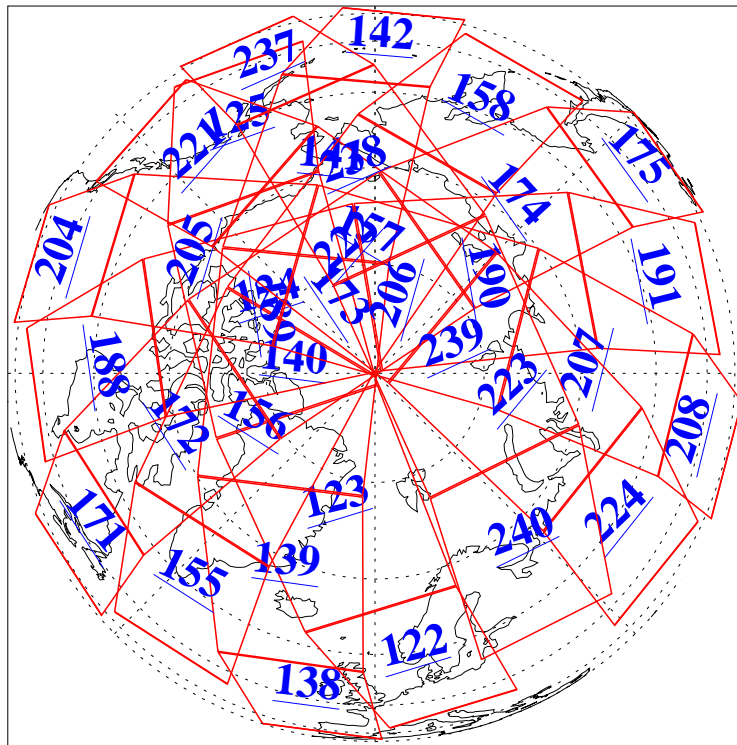

L1B Availability
AMSU Granules: 240
HSB Granules: 0
AIRS Granules: 240

6 Jun 2013
DoY 157
Aqua Day 4051
Granules: 1 to 120

Granules: 121 to 240

Legend: AMSU Available, HSB Available, AIRS Available

L1B Availability
AMSU Granules: 240
HSB Granules: 0
AIRS Granules: 240

6 Jun 2013
DoY 157
Aqua Day 4051

Ascending Granules

Descending Granules

L1B Availability
 AMSU Granules: 240
 HSB Granules: 0
 AIRS Granules: 240

6 Jun 2013
 DoY 157
 Aqua Day 4051

Northern Hemisphere Granules

Southern Hemisphere Granules

Legend: AMSU Available, HSB Available, AIRS Available