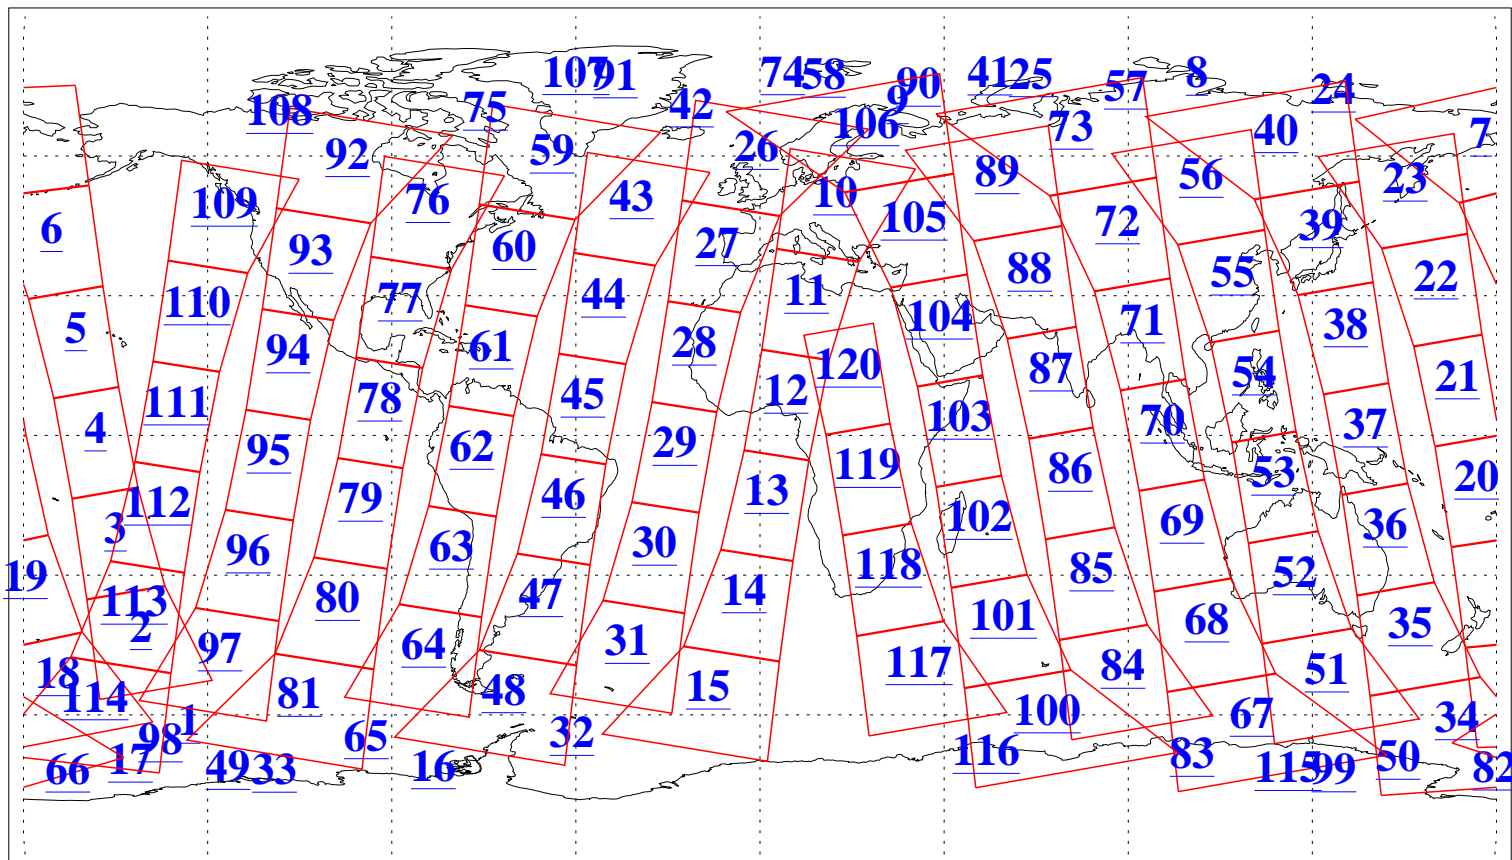

L1B Availability
AMSU Granules: 240
HSB Granules: 0
AIRS Granules: 240

6 Jun 2013
DoY 157
Aqua Day 4051
Granules: 1 to 120

Granules: 121 to 240

Legend: AMSU Available, HSB Available, AIRS Available

L1B Availability
AMSU Granules: 240
HSB Granules: 0
AIRS Granules: 240

6 Jun 2013
DoY 157
Aqua Day 4051

Ascending Granules

Descending Granules

L1B Availability
 AMSU Granules: 240
 HSB Granules: 0
 AIRS Granules: 240

6 Jun 2013
 DoY 157
 Aqua Day 4051

Northern Hemisphere Granules

Southern Hemisphere Granules

Legend: AMSU Available, HSB Available, AIRS Available