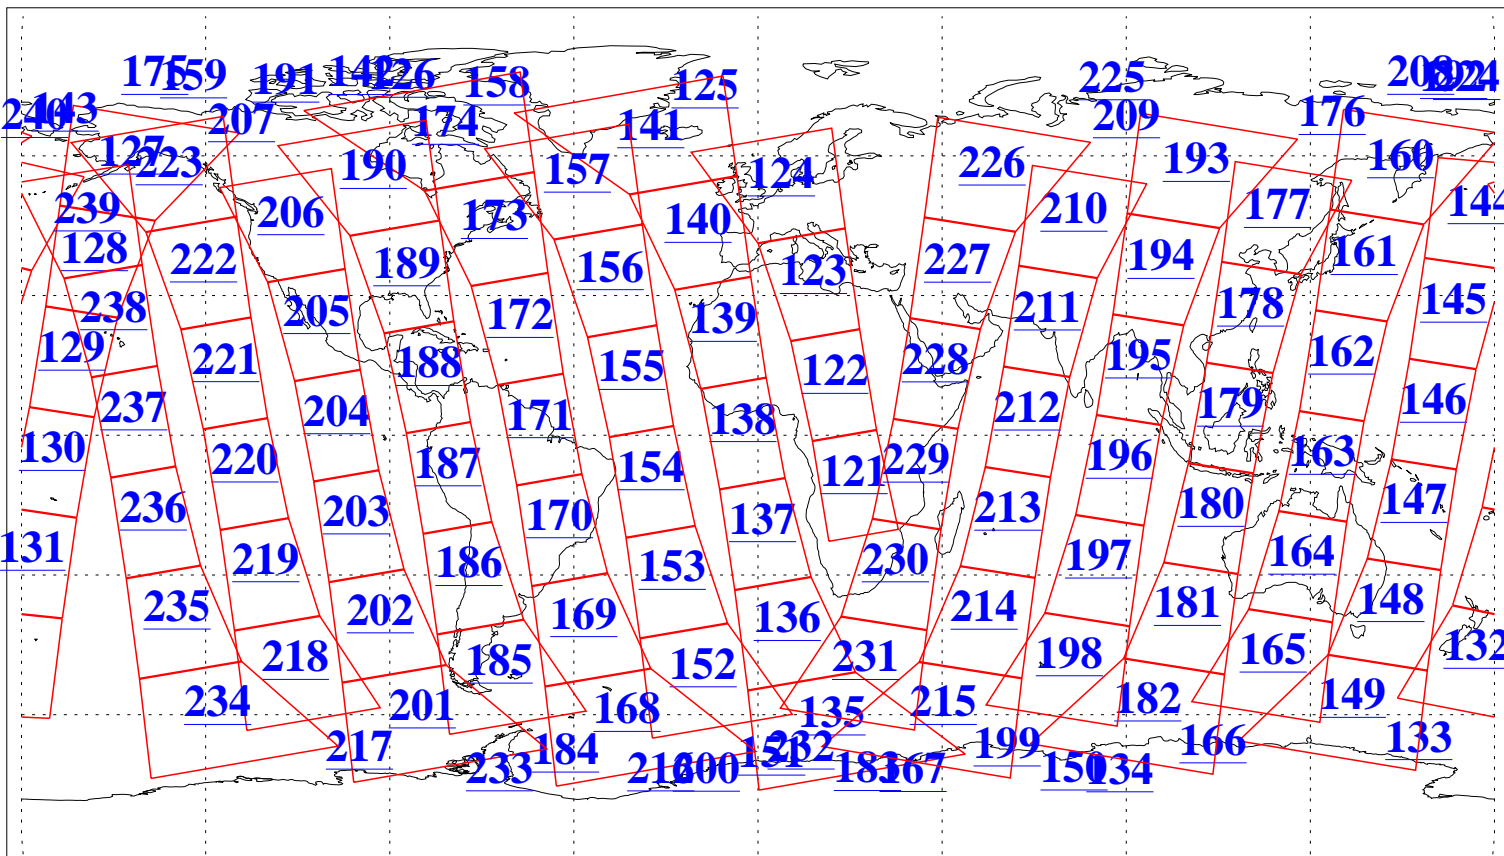

L1B Availability
AMSU Granules: 240
HSB Granules: 0
AIRS Granules: 240

4 Jun 2013
DoY 155
Aqua Day 4049
Granules: 1 to 120

Granules: 121 to 240

Legend: AMSU Available, HSB Available, AIRS Available

L1B Availability
AMSU Granules: 240
HSB Granules: 0
AIRS Granules: 240

4 Jun 2013
DoY 155
Aqua Day 4049

Ascending Granules

Descending Granules

Legend: AMSU Available, HSB Available, AIRS Available

L1B Availability
 AMSU Granules: 240
 HSB Granules: 0
 AIRS Granules: 240

4 Jun 2013
 DoY 155
 Aqua Day 4049

Northern Hemisphere Granules

Southern Hemisphere Granules

Legend: AMSU Available, HSB Available, AIRS Available