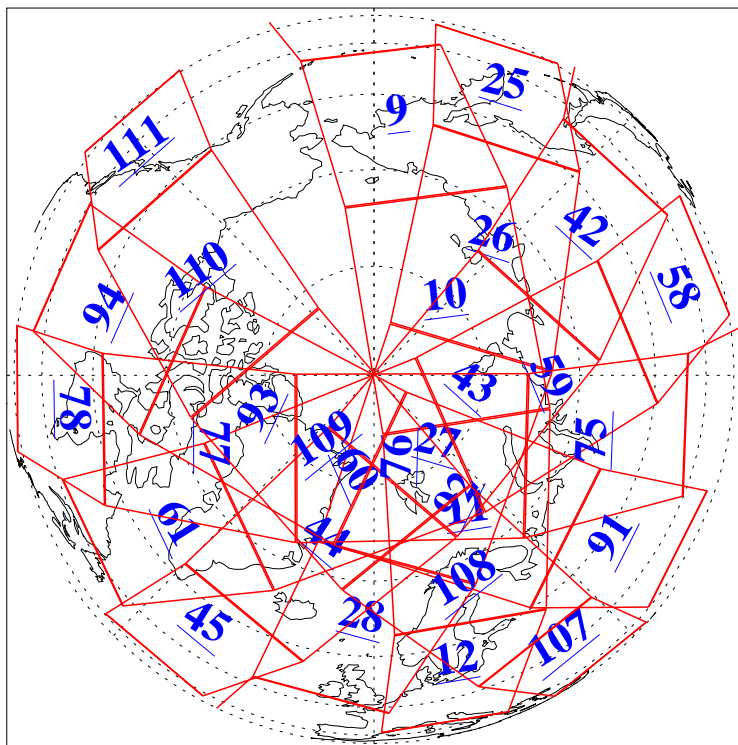

L1B Availability
AMSU Granules: 240
HSB Granules: 0
AIRS Granules: 240

4 Jun 2013
DoY 155
Aqua Day 4049
Granules: 1 to 120

Granules: 121 to 240

Legend: AMSU Available, HSB Available, AIRS Available

L1B Availability
AMSU Granules: 240
HSB Granules: 0
AIRS Granules: 240

4 Jun 2013
DoY 155
Aqua Day 4049

Ascending Granules

Descending Granules

Legend: AMSU Available, HSB Available, AIRS Available

L1B Availability
 AMSU Granules: 240
 HSB Granules: 0
 AIRS Granules: 240

4 Jun 2013
 DoY 155
 Aqua Day 4049

Northern Hemisphere Granules

Southern Hemisphere Granules

Legend: AMSU Available, HSB Available, AIRS Available