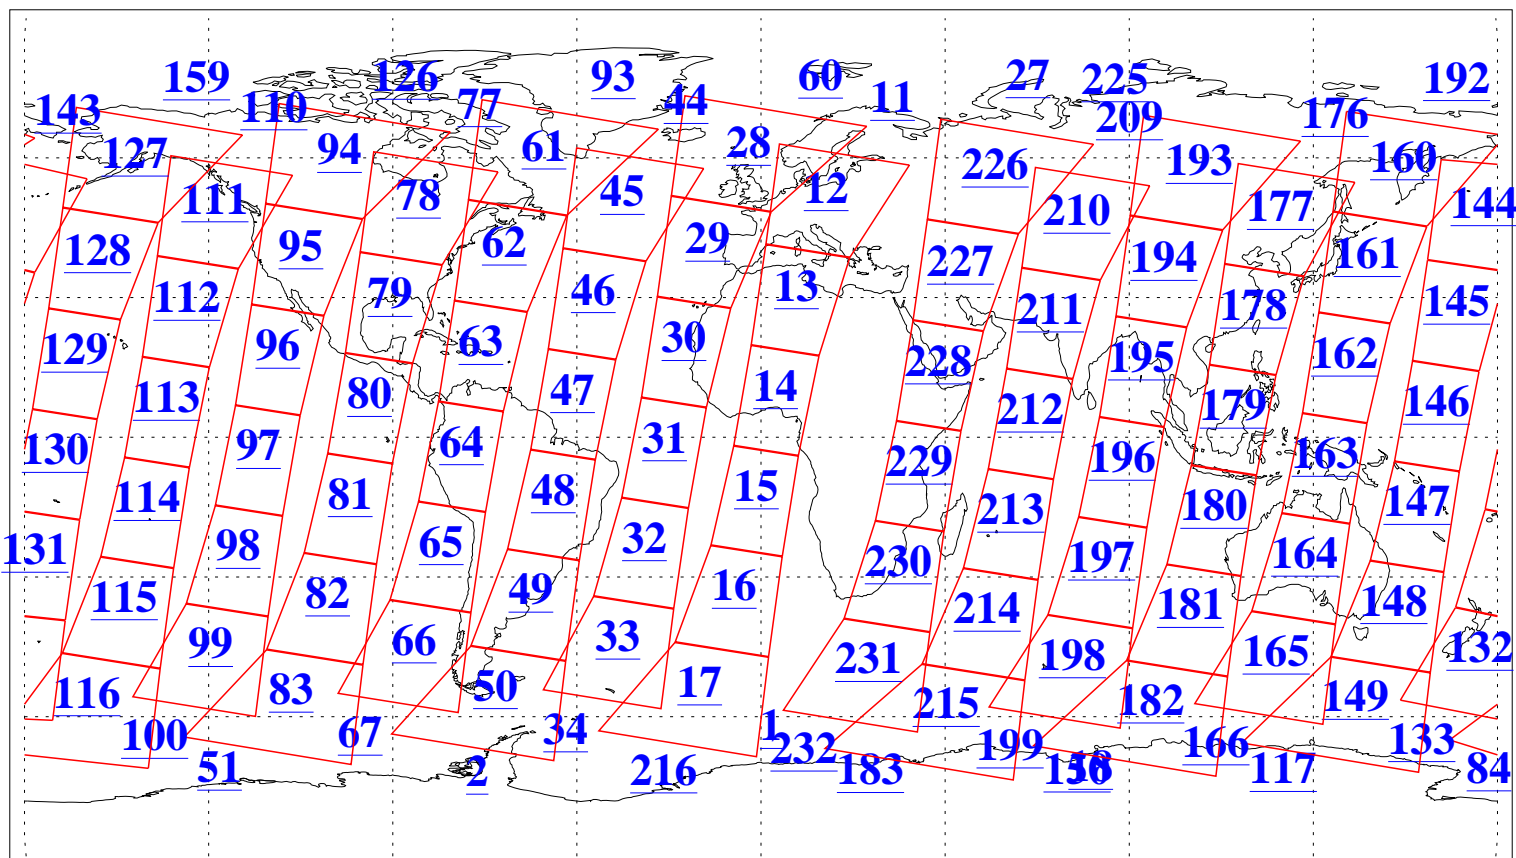

L1B Availability
AMSU Granules: 240
HSB Granules: 0
AIRS Granules: 240

4 Jun 2013
DoY 155
Aqua Day 4049
Granules: 1 to 120

Granules: 121 to 240

Legend: AMSU Available, HSB Available, AIRS Available

L1B Availability
AMSU Granules: 240
HSB Granules: 0
AIRS Granules: 240

4 Jun 2013
DoY 155
Aqua Day 4049

Ascending Granules

Descending Granules

Legend: AMSU Available, HSB Available, AIRS Available

L1B Availability
 AMSU Granules: 240
 HSB Granules: 0
 AIRS Granules: 240

4 Jun 2013
 DoY 155
 Aqua Day 4049

Northern Hemisphere Granules

Southern Hemisphere Granules

Legend: AMSU Available, HSB Available, AIRS Available