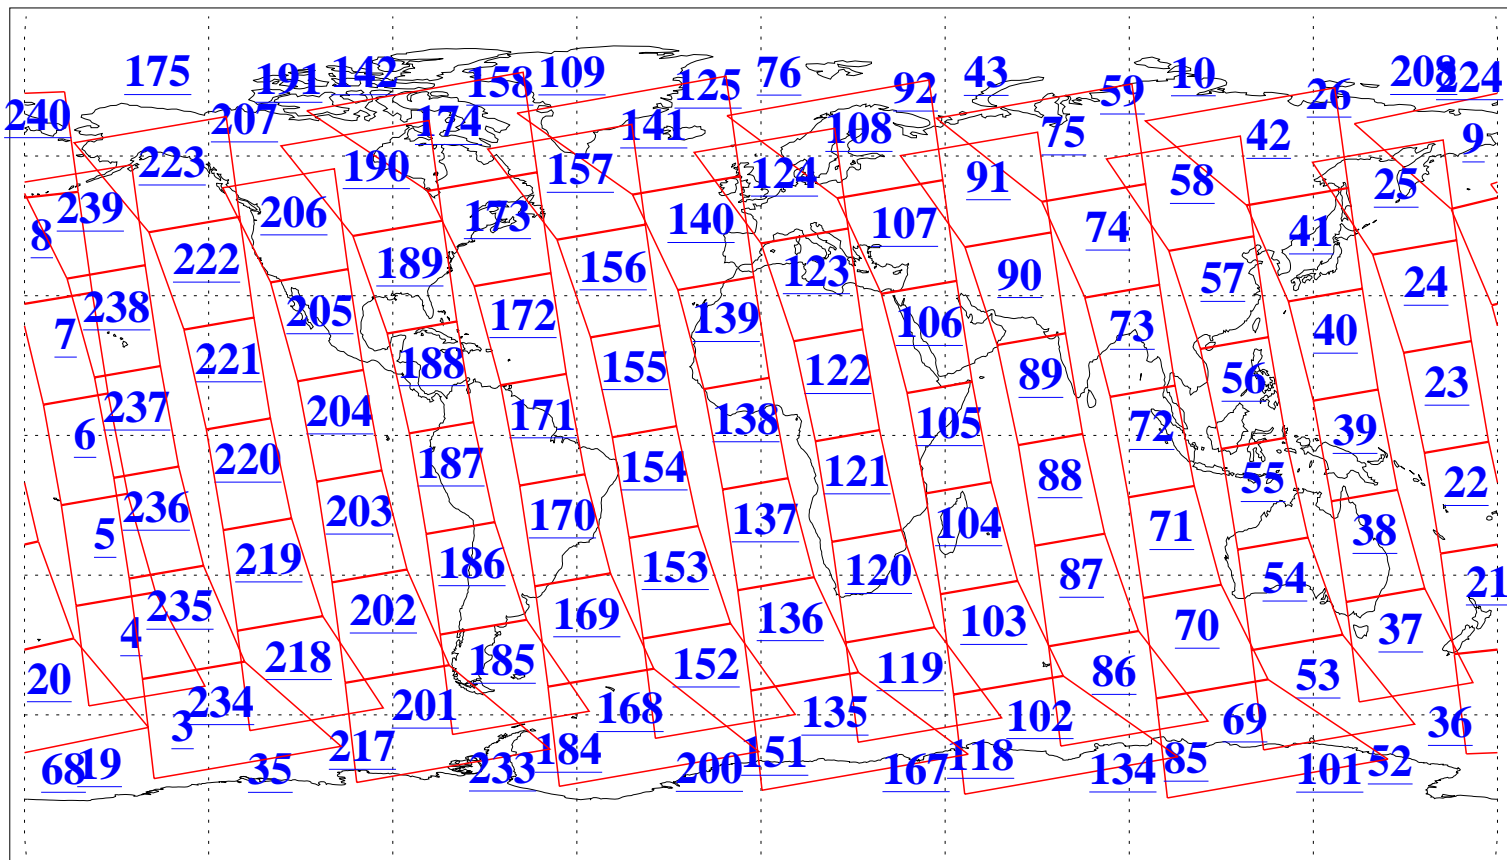

L1B Availability
AMSU Granules: 240
HSB Granules: 0
AIRS Granules: 240

4 Jun 2013
DoY 155
Aqua Day 4049
Granules: 1 to 120

Granules: 121 to 240

Legend: AMSU Available, HSB Available, AIRS Available

L1B Availability
AMSU Granules: 240
HSB Granules: 0
AIRS Granules: 240

4 Jun 2013
DoY 155
Aqua Day 4049

Ascending Granules

Descending Granules

Legend: AMSU Available, HSB Available, AIRS Available

L1B Availability
 AMSU Granules: 240
 HSB Granules: 0
 AIRS Granules: 240

4 Jun 2013
 DoY 155
 Aqua Day 4049

Northern Hemisphere Granules

Southern Hemisphere Granules

Legend: AMSU Available, HSB Available, AIRS Available