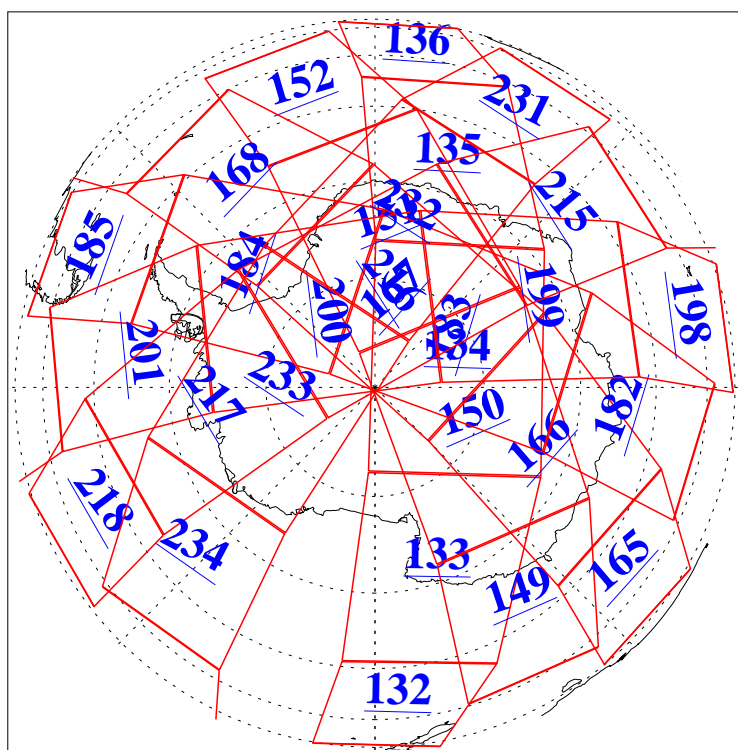

L1B Availability
AMSU Granules: 240
HSB Granules: 0
AIRS Granules: 240

4 Jun 2013
DoY 155
Aqua Day 4049
Granules: 1 to 120

Granules: 121 to 240

Legend: AMSU Available, HSB Available, AIRS Available

L1B Availability
AMSU Granules: 240
HSB Granules: 0
AIRS Granules: 240

4 Jun 2013
DoY 155
Aqua Day 4049

Ascending Granules

Descending Granules

Legend: AMSU Available, HSB Available, AIRS Available

L1B Availability
 AMSU Granules: 240
 HSB Granules: 0
 AIRS Granules: 240

4 Jun 2013
 DoY 155
 Aqua Day 4049

Northern Hemisphere Granules

Southern Hemisphere Granules

Legend: AMSU Available, HSB Available, AIRS Available