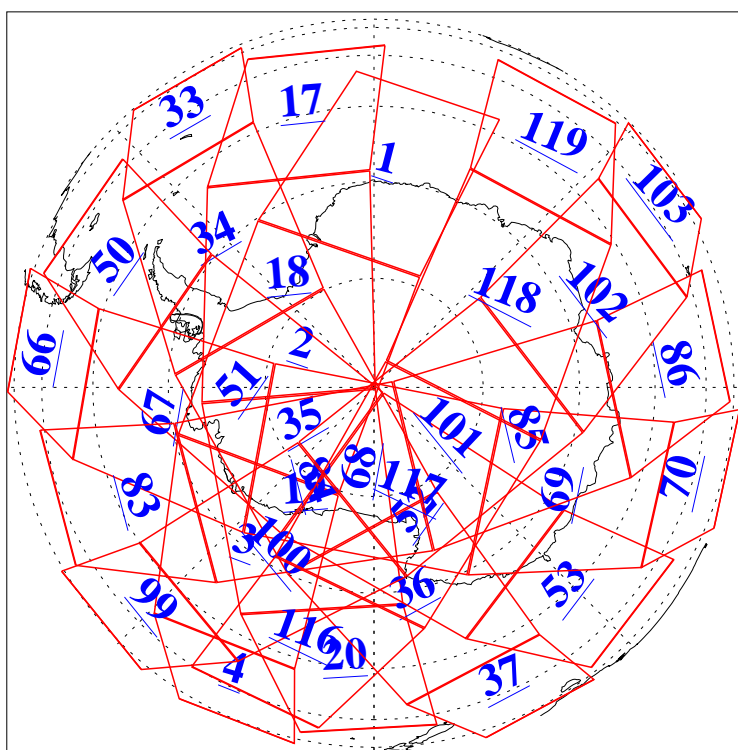

L1B Availability
AMSU Granules: 240
HSB Granules: 0
AIRS Granules: 240

4 Jun 2013
DoY 155
Aqua Day 4049
Granules: 1 to 120

Granules: 121 to 240

Legend: AMSU Available, HSB Available, AIRS Available

L1B Availability
AMSU Granules: 240
HSB Granules: 0
AIRS Granules: 240

4 Jun 2013
DoY 155
Aqua Day 4049

Ascending Granules

Descending Granules

Legend: AMSU Available, HSB Available, AIRS Available

L1B Availability
 AMSU Granules: 240
 HSB Granules: 0
 AIRS Granules: 240

4 Jun 2013
 DoY 155
 Aqua Day 4049

Northern Hemisphere Granules

Southern Hemisphere Granules

Legend: AMSU Available, HSB Available, AIRS Available