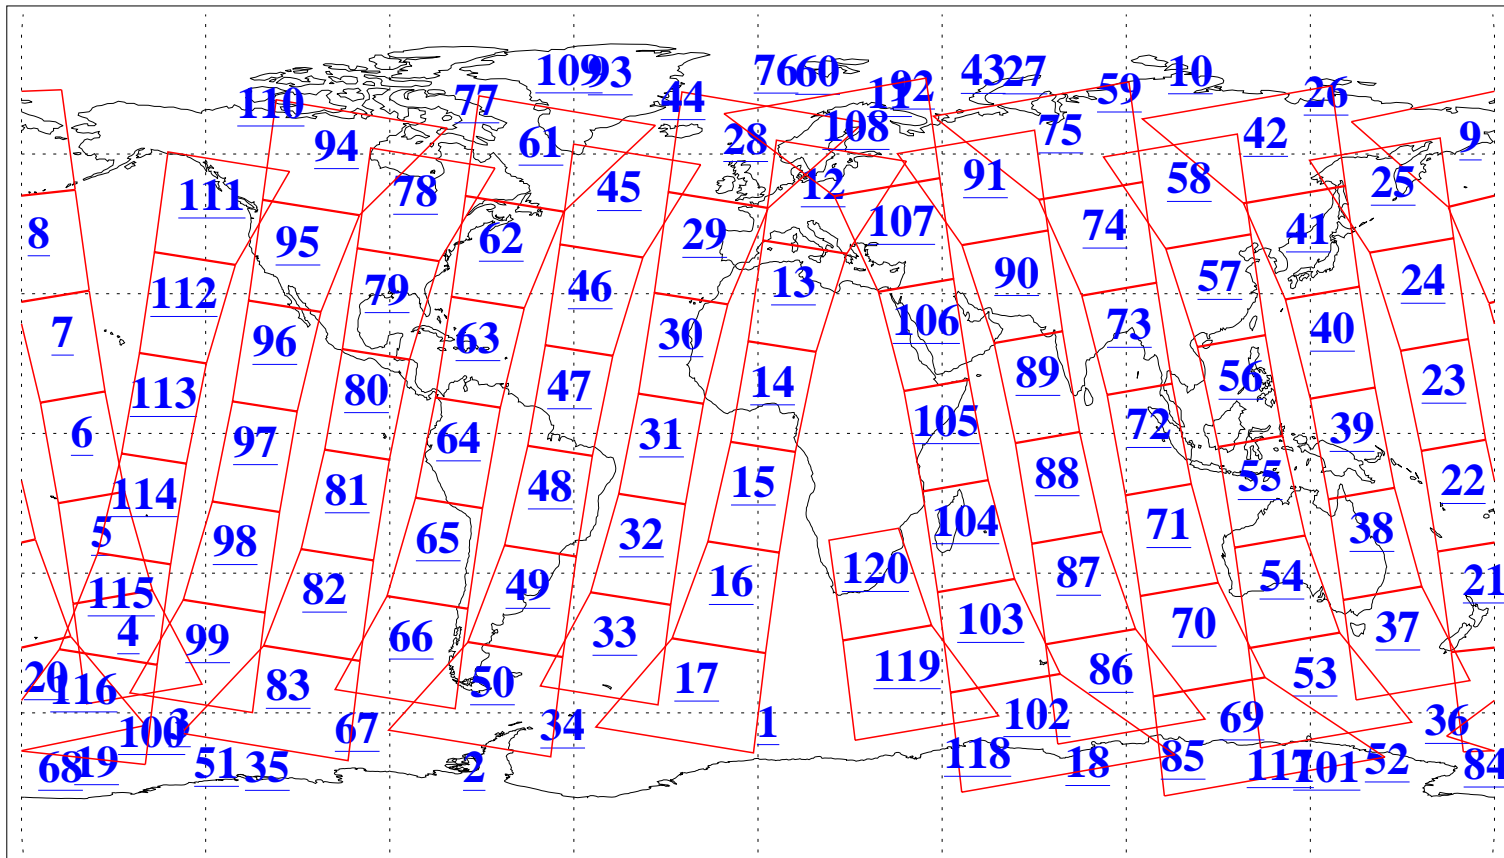

L1B Availability
AMSU Granules: 240
HSB Granules: 0
AIRS Granules: 240

4 Jun 2013
DoY 155
Aqua Day 4049
Granules: 1 to 120

Granules: 121 to 240

Legend: AMSU Available, HSB Available, AIRS Available

L1B Availability
AMSU Granules: 240
HSB Granules: 0
AIRS Granules: 240

4 Jun 2013
DoY 155
Aqua Day 4049

Ascending Granules

Descending Granules

Legend: AMSU Available, HSB Available, AIRS Available

L1B Availability
 AMSU Granules: 240
 HSB Granules: 0
 AIRS Granules: 240

4 Jun 2013
 DoY 155
 Aqua Day 4049

Northern Hemisphere Granules

Southern Hemisphere Granules

Legend: AMSU Available, HSB Available, AIRS Available