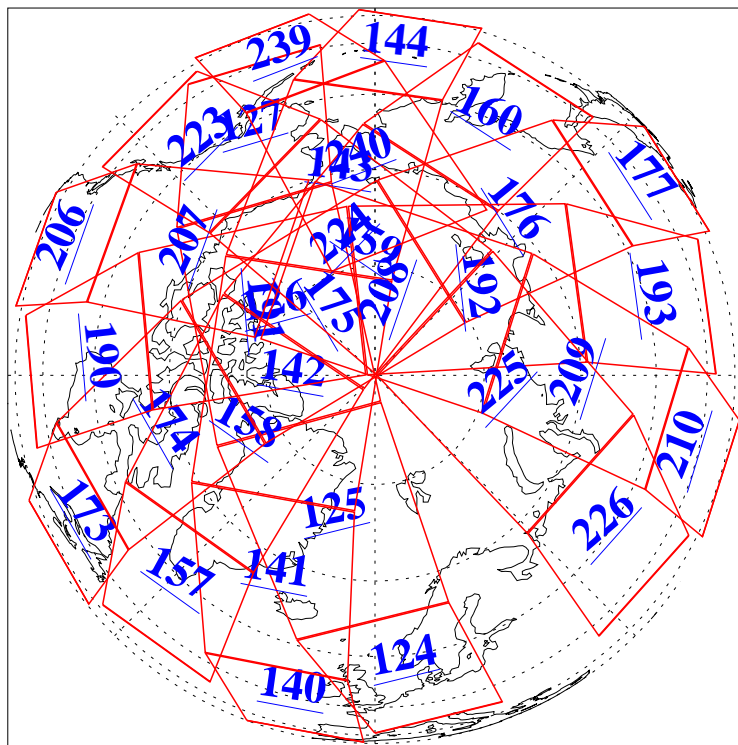

L1B Availability
AMSU Granules: 240
HSB Granules: 0
AIRS Granules: 240

4 Jun 2013
DoY 155
Aqua Day 4049
Granules: 1 to 120

Granules: 121 to 240

Legend: AMSU Available, HSB Available, AIRS Available

L1B Availability
AMSU Granules: 240
HSB Granules: 0
AIRS Granules: 240

4 Jun 2013
DoY 155
Aqua Day 4049

Ascending Granules

Descending Granules

Legend: AMSU Available, HSB Available, AIRS Available

L1B Availability
 AMSU Granules: 240
 HSB Granules: 0
 AIRS Granules: 240

4 Jun 2013
 DoY 155
 Aqua Day 4049

Northern Hemisphere Granules

Southern Hemisphere Granules

Legend: AMSU Available, HSB Available, AIRS Available