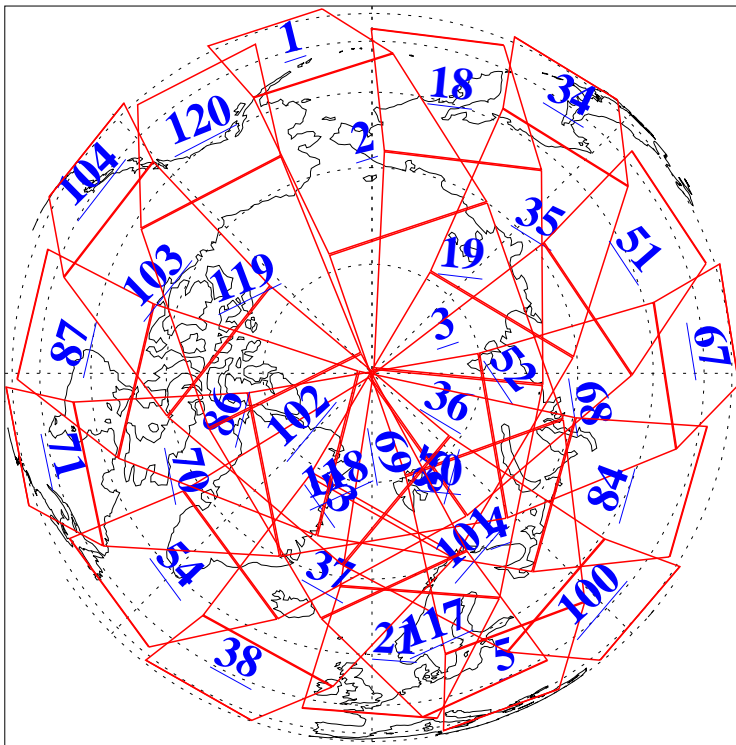

L1B Availability
AMSU Granules: 240
HSB Granules: 0
AIRS Granules: 240

3 Jun 2013
DoY 154
Aqua Day 4048
Granules: 1 to 120

Granules: 121 to 240

Legend: AMSU Available, HSB Available, AIRS Available

L1B Availability
AMSU Granules: 240
HSB Granules: 0
AIRS Granules: 240

3 Jun 2013
DoY 154
Aqua Day 4048
Ascending Granules

Descending Granules

Legend: AMSU Available, HSB Available, AIRS Available

L1B Availability
 AMSU Granules: 240
 HSB Granules: 0
 AIRS Granules: 240

3 Jun 2013
 DoY 154
 Aqua Day 4048

Northern Hemisphere Granules

Southern Hemisphere Granules

Legend: AMSU Available, HSB Available, AIRS Available