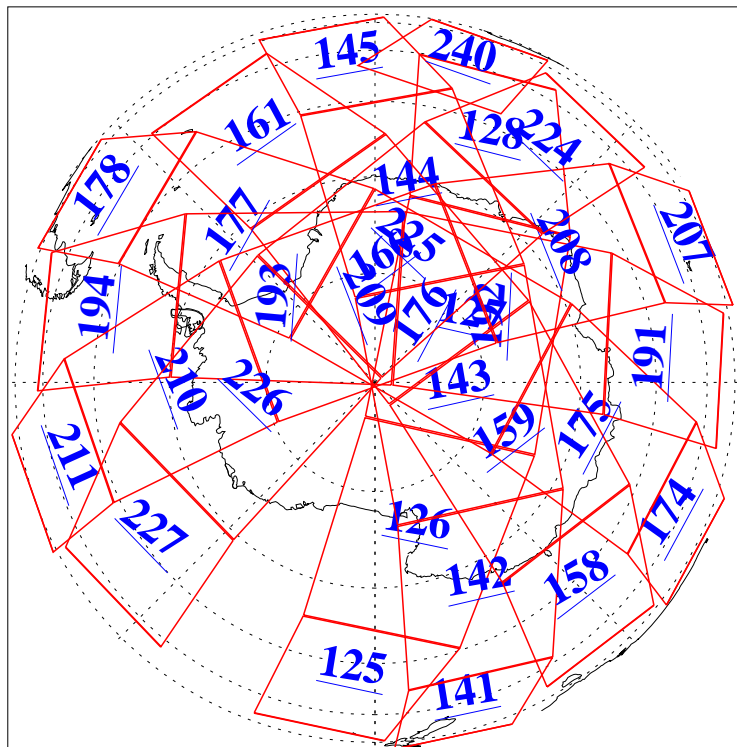

L1B Availability
AMSU Granules: 240
HSB Granules: 0
AIRS Granules: 240

3 Jun 2013
DoY 154
Aqua Day 4048
Granules: 1 to 120

Granules: 121 to 240

Legend: AMSU Available, HSB Available, AIRS Available

L1B Availability
AMSU Granules: 240
HSB Granules: 0
AIRS Granules: 240

3 Jun 2013
DoY 154
Aqua Day 4048
Ascending Granules

Descending Granules

Legend: AMSU Available, HSB Available, AIRS Available

L1B Availability
 AMSU Granules: 240
 HSB Granules: 0
 AIRS Granules: 240

3 Jun 2013
 DoY 154
 Aqua Day 4048

Northern Hemisphere Granules

Southern Hemisphere Granules

Legend: AMSU Available, HSB Available, AIRS Available