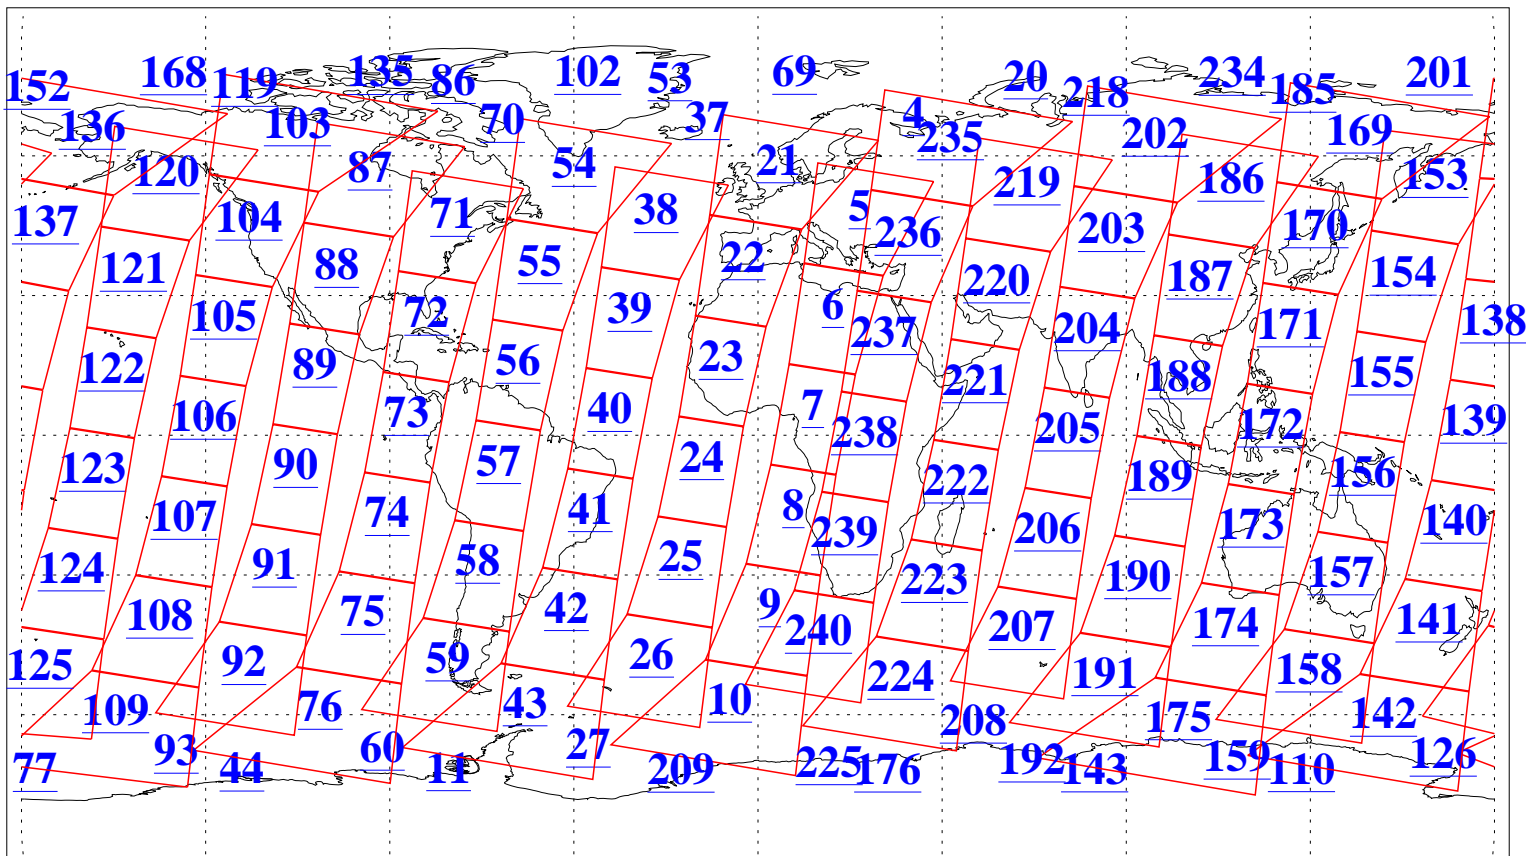

L1B Availability
AMSU Granules: 240
HSB Granules: 0
AIRS Granules: 240

3 Jun 2013
DoY 154
Aqua Day 4048
Granules: 1 to 120

Granules: 121 to 240

Legend: AMSU Available, HSB Available, AIRS Available

L1B Availability
AMSU Granules: 240
HSB Granules: 0
AIRS Granules: 240

3 Jun 2013
DoY 154
Aqua Day 4048
Ascending Granules

Descending Granules

Legend: AMSU Available, HSB Available, AIRS Available

L1B Availability
 AMSU Granules: 240
 HSB Granules: 0
 AIRS Granules: 240

3 Jun 2013
 DoY 154
 Aqua Day 4048

Northern Hemisphere Granules

Southern Hemisphere Granules

Legend: AMSU Available, HSB Available, AIRS Available