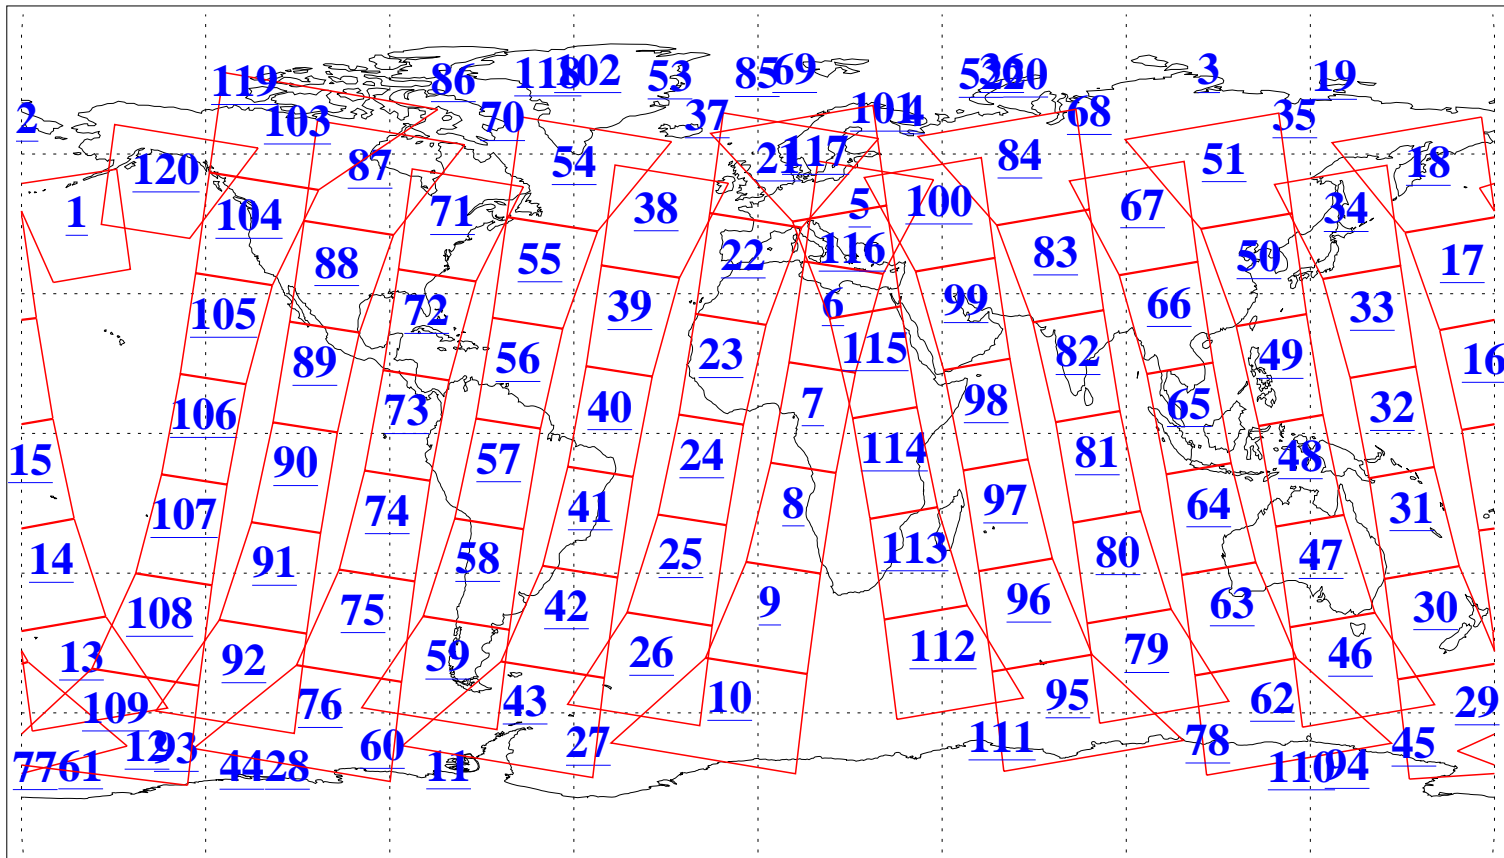

L1B Availability
AMSU Granules: 240
HSB Granules: 0
AIRS Granules: 240

3 Jun 2013
DoY 154
Aqua Day 4048
Granules: 1 to 120

Granules: 121 to 240

Legend: AMSU Available, HSB Available, AIRS Available

L1B Availability
AMSU Granules: 240
HSB Granules: 0
AIRS Granules: 240

3 Jun 2013
DoY 154
Aqua Day 4048
Ascending Granules

Descending Granules

Legend: AMSU Available, HSB Available, AIRS Available

L1B Availability
 AMSU Granules: 240
 HSB Granules: 0
 AIRS Granules: 240

3 Jun 2013
 DoY 154
 Aqua Day 4048

Northern Hemisphere Granules

Southern Hemisphere Granules

Legend: AMSU Available, HSB Available, AIRS Available