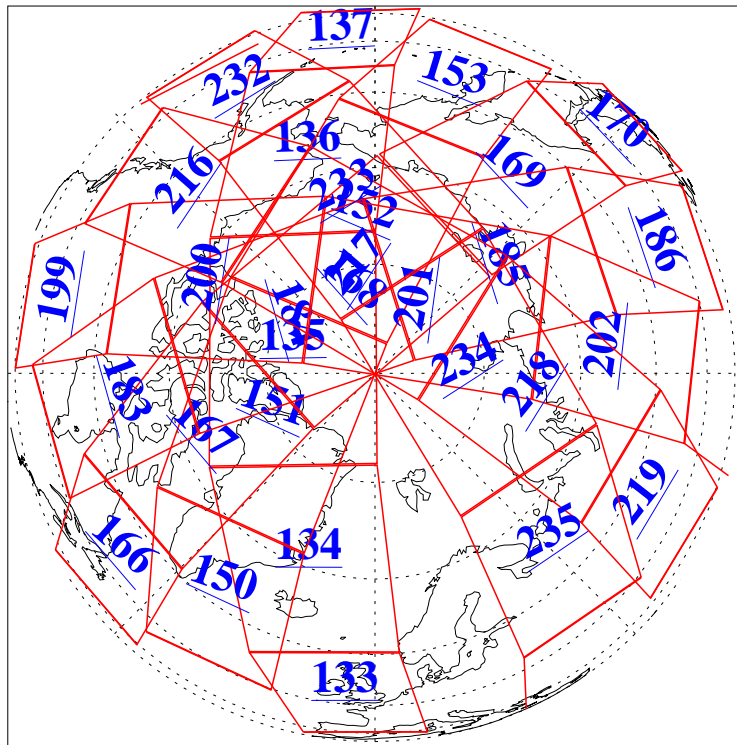

3 Jun 2013
DoY 154
Aqua Day 4048
Ascending Granules

Descending Granules

Legend: AMSU Available, HSB Available, AIRS Available

L1B Availability
 AMSU Granules: 240
 HSB Granules: 0
 AIRS Granules: 240

3 Jun 2013
 DoY 154
 Aqua Day 4048

Northern Hemisphere Granules

Southern Hemisphere Granules

Legend: AMSU Available, HSB Available, AIRS Available