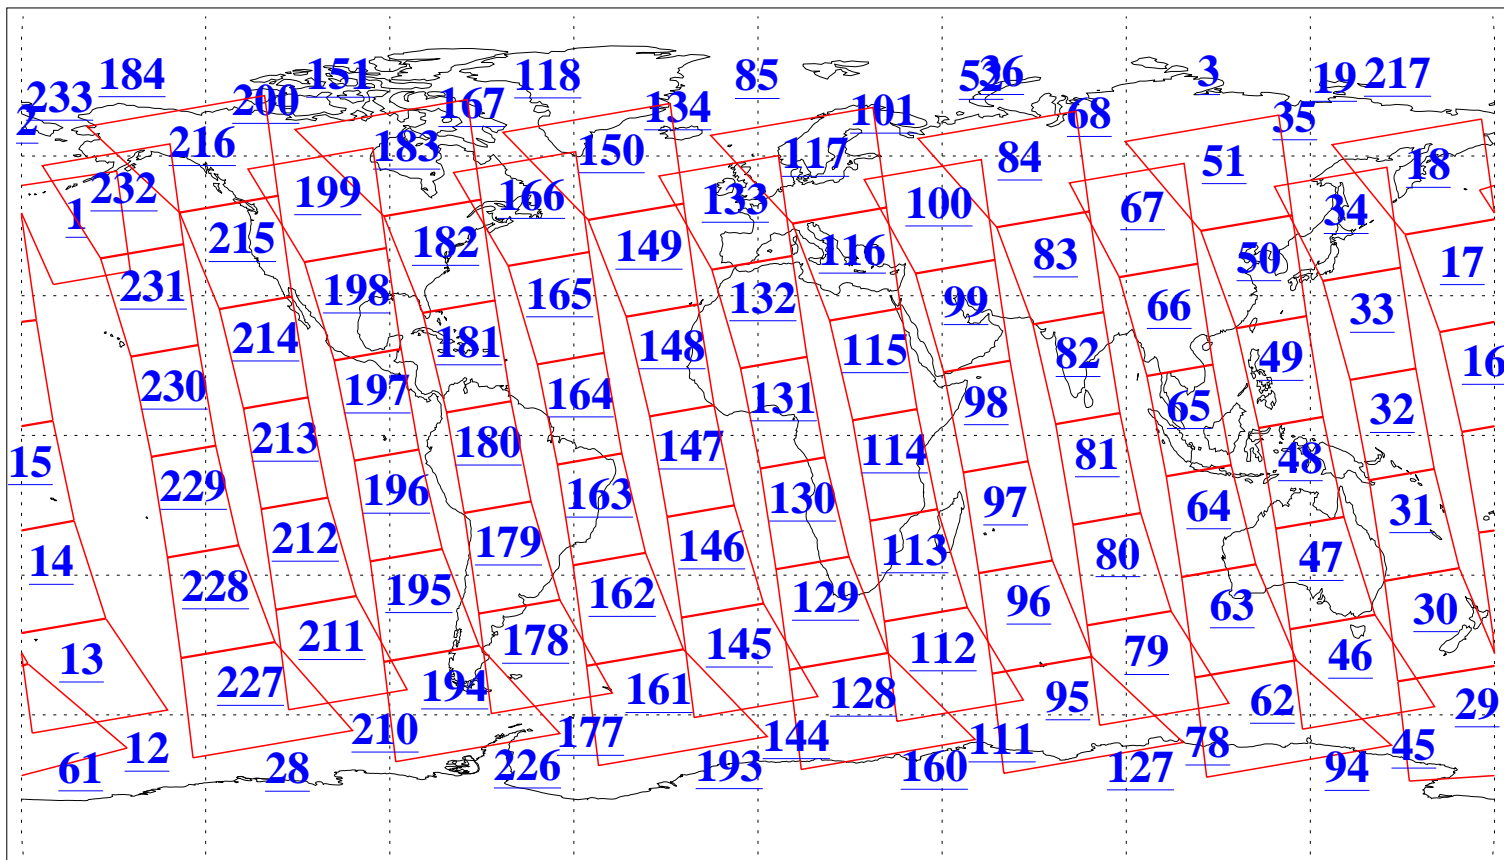

L1B Availability
AMSU Granules: 240
HSB Granules: 0
AIRS Granules: 240

3 Jun 2013
DoY 154
Aqua Day 4048
Granules: 1 to 120

Granules: 121 to 240

Legend: AMSU Available, HSB Available, AIRS Available

L1B Availability
AMSU Granules: 240
HSB Granules: 0
AIRS Granules: 240

3 Jun 2013
DoY 154
Aqua Day 4048
Ascending Granules

Descending Granules

Legend: AMSU Available, HSB Available, AIRS Available

L1B Availability
 AMSU Granules: 240
 HSB Granules: 0
 AIRS Granules: 240

3 Jun 2013
 DoY 154
 Aqua Day 4048

Northern Hemisphere Granules

Southern Hemisphere Granules

Legend: AMSU Available, HSB Available, AIRS Available