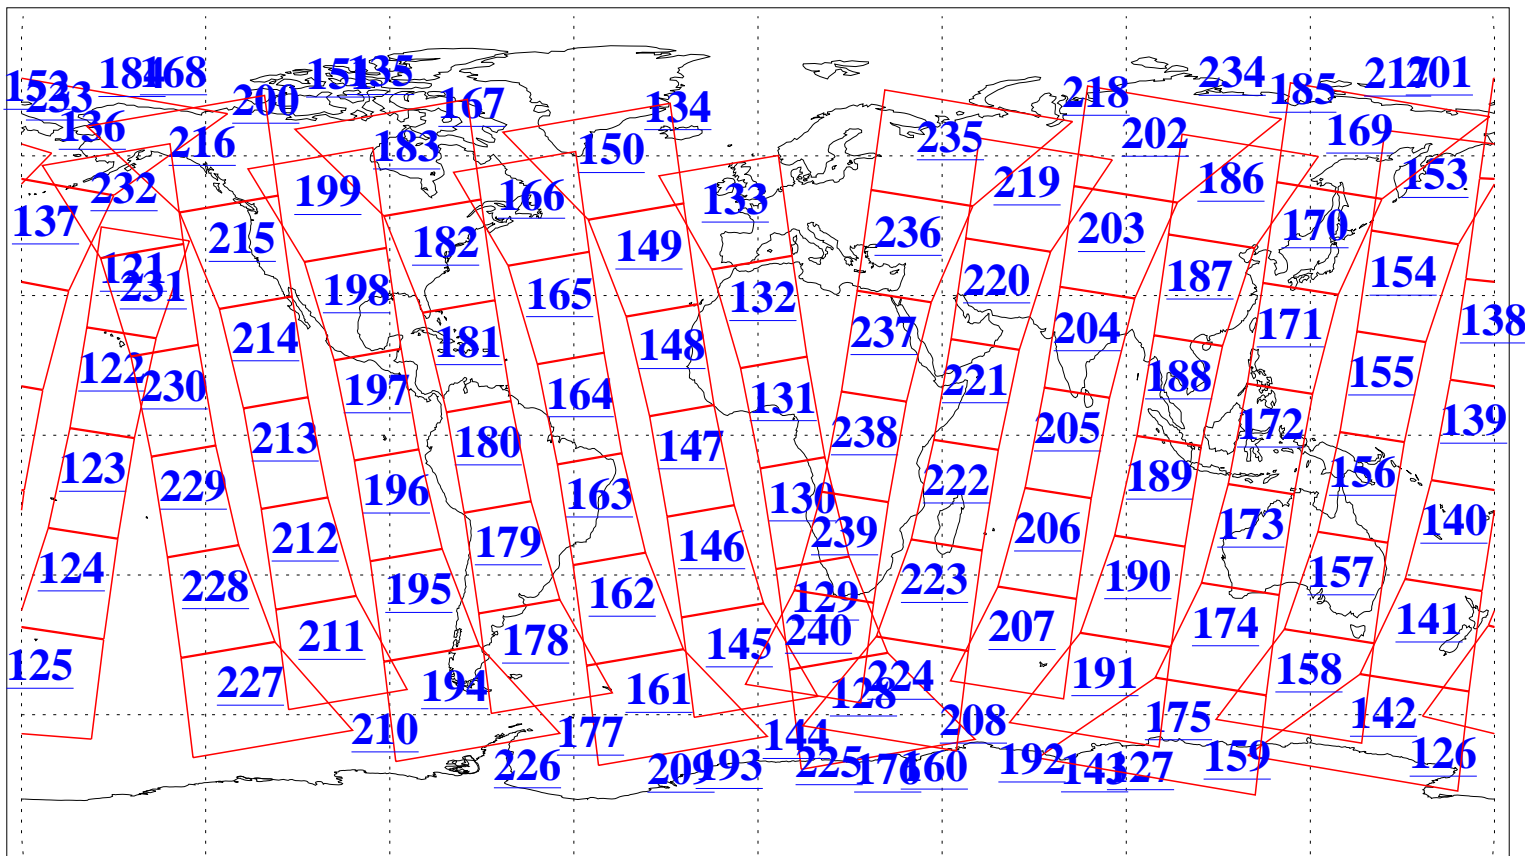

L1B Availability
AMSU Granules: 240
HSB Granules: 0
AIRS Granules: 240

3 Jun 2013
DoY 154
Aqua Day 4048
Granules: 1 to 120

Granules: 121 to 240

Legend: AMSU Available, HSB Available, AIRS Available

L1B Availability
AMSU Granules: 240
HSB Granules: 0
AIRS Granules: 240

3 Jun 2013
DoY 154
Aqua Day 4048
Ascending Granules

Descending Granules

Legend: AMSU Available, HSB Available, AIRS Available

L1B Availability
 AMSU Granules: 240
 HSB Granules: 0
 AIRS Granules: 240

3 Jun 2013
 DoY 154
 Aqua Day 4048

Northern Hemisphere Granules

Southern Hemisphere Granules

Legend: AMSU Available, HSB Available, AIRS Available