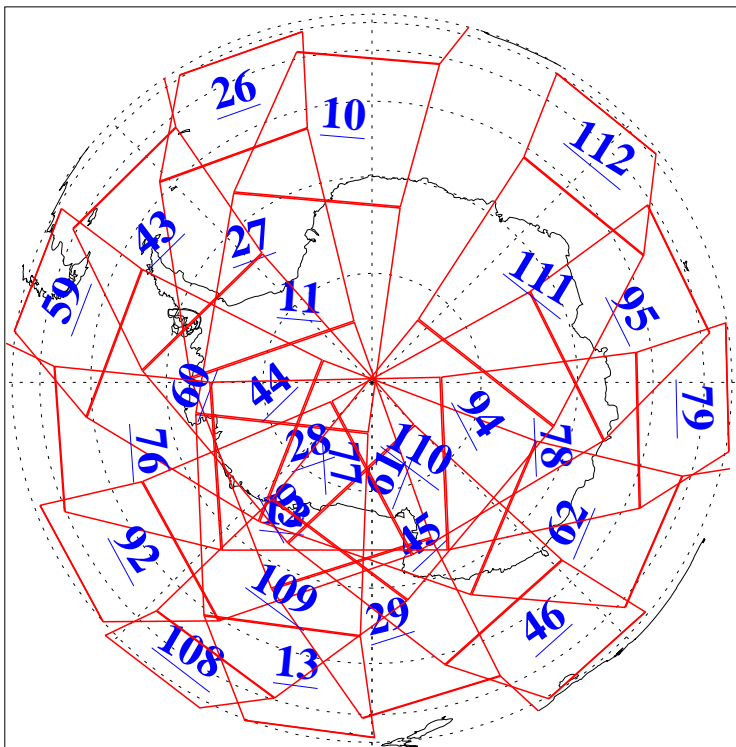

L1B Availability
AMSU Granules: 240
HSB Granules: 0
AIRS Granules: 240

3 Jun 2013
DoY 154
Aqua Day 4048
Granules: 1 to 120

Granules: 121 to 240

Legend: AMSU Available, HSB Available, AIRS Available

L1B Availability
AMSU Granules: 240
HSB Granules: 0
AIRS Granules: 240

3 Jun 2013
DoY 154
Aqua Day 4048
Ascending Granules

Descending Granules

Legend: AMSU Available, HSB Available, AIRS Available

L1B Availability
 AMSU Granules: 240
 HSB Granules: 0
 AIRS Granules: 240

3 Jun 2013
 DoY 154
 Aqua Day 4048

Northern Hemisphere Granules

Southern Hemisphere Granules

Legend: AMSU Available, HSB Available, AIRS Available