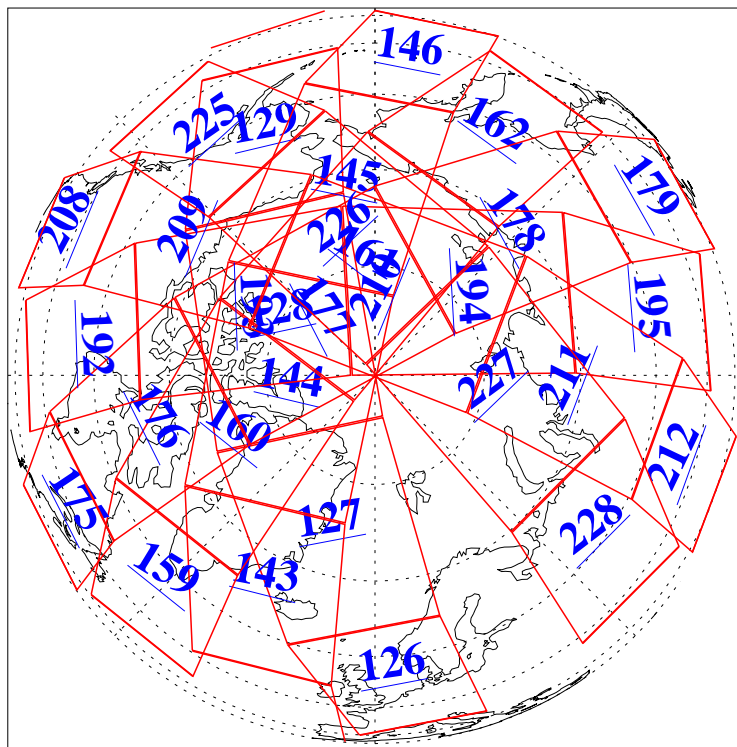

2 Jun 2013
DoY 153
Aqua Day 4047

Ascending Granules

Descending Granules

Legend: AMSU Available, HSB Available, AIRS Available

L1B Availability
AMSU Granules: 240
HSB Granules: 0
AIRS Granules: 240

2 Jun 2013
DoY 153
Aqua Day 4047

Northern Hemisphere Granules

Southern Hemisphere Granules

Legend: AMSU Available, HSB Available, AIRS Available