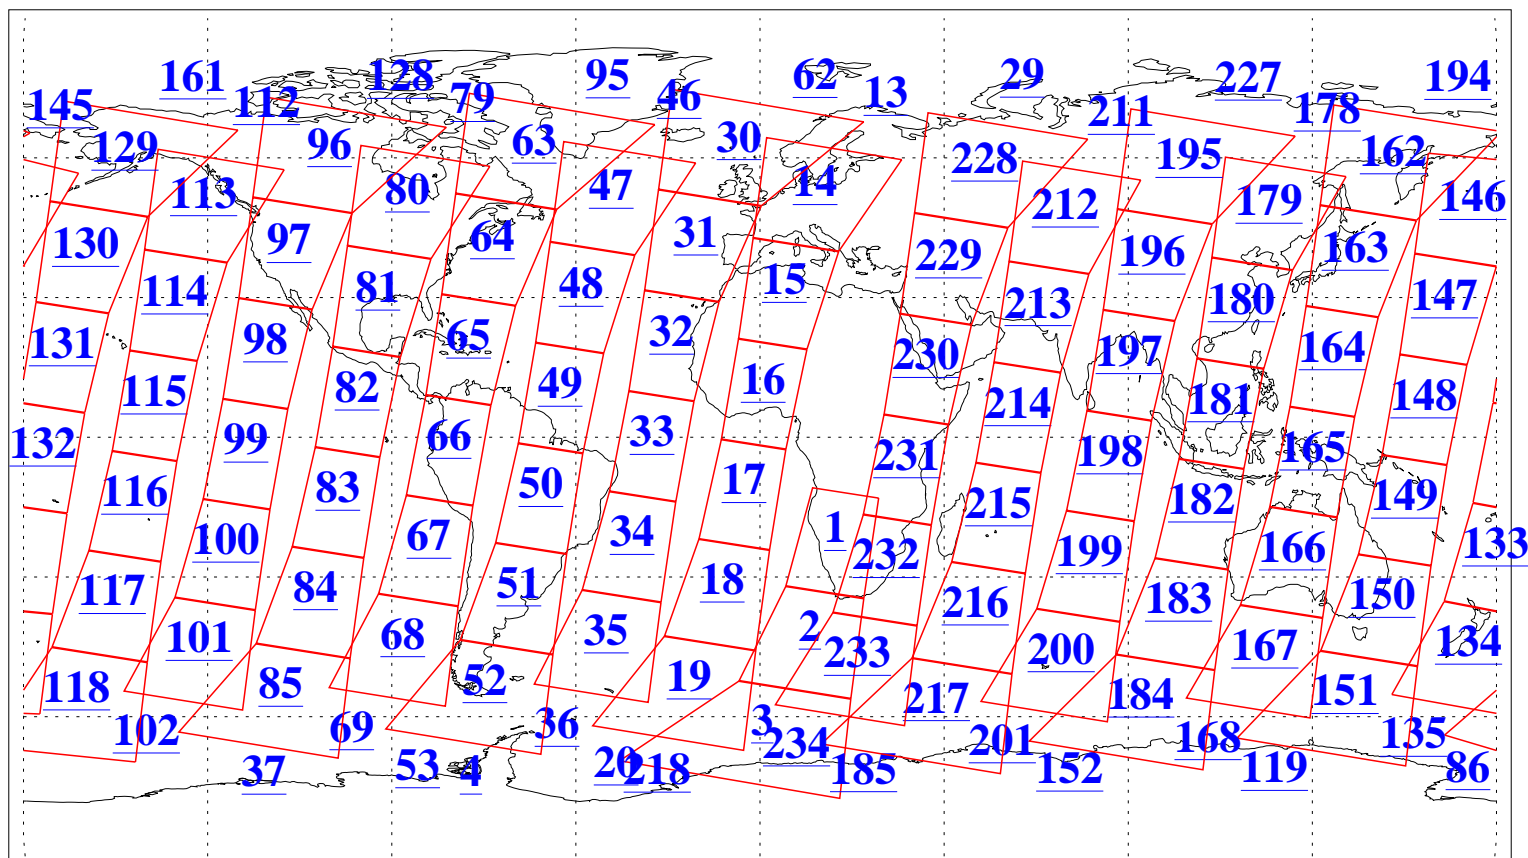

L1B Availability
AMSU Granules: 240
HSB Granules: 0
AIRS Granules: 240

2 Jun 2013
DoY 153
Aqua Day 4047
Granules: 1 to 120

Granules: 121 to 240

Legend: AMSU Available, HSB Available, AIRS Available

L1B Availability
AMSU Granules: 240
HSB Granules: 0
AIRS Granules: 240

2 Jun 2013
DoY 153
Aqua Day 4047

Ascending Granules

Descending Granules

Legend: AMSU Available, HSB Available, AIRS Available

L1B Availability
AMSU Granules: 240
HSB Granules: 0
AIRS Granules: 240

2 Jun 2013
DoY 153
Aqua Day 4047

Northern Hemisphere Granules

Southern Hemisphere Granules

Legend: AMSU Available, HSB Available, AIRS Available