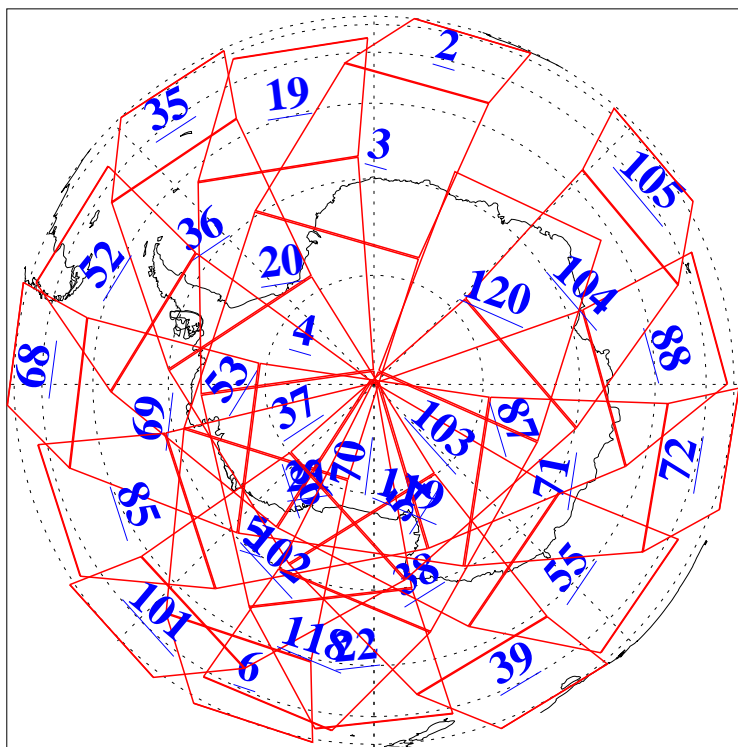

L1B Availability
AMSU Granules: 240
HSB Granules: 0
AIRS Granules: 240

2 Jun 2013
DoY 153
Aqua Day 4047
Granules: 1 to 120

Granules: 121 to 240

Legend: AMSU Available, HSB Available, AIRS Available

L1B Availability
AMSU Granules: 240
HSB Granules: 0
AIRS Granules: 240

2 Jun 2013
DoY 153
Aqua Day 4047

Ascending Granules

Descending Granules

Legend: AMSU Available, HSB Available, AIRS Available

L1B Availability
AMSU Granules: 240
HSB Granules: 0
AIRS Granules: 240

2 Jun 2013
DoY 153
Aqua Day 4047

Northern Hemisphere Granules

Southern Hemisphere Granules

Legend: AMSU Available, HSB Available, AIRS Available