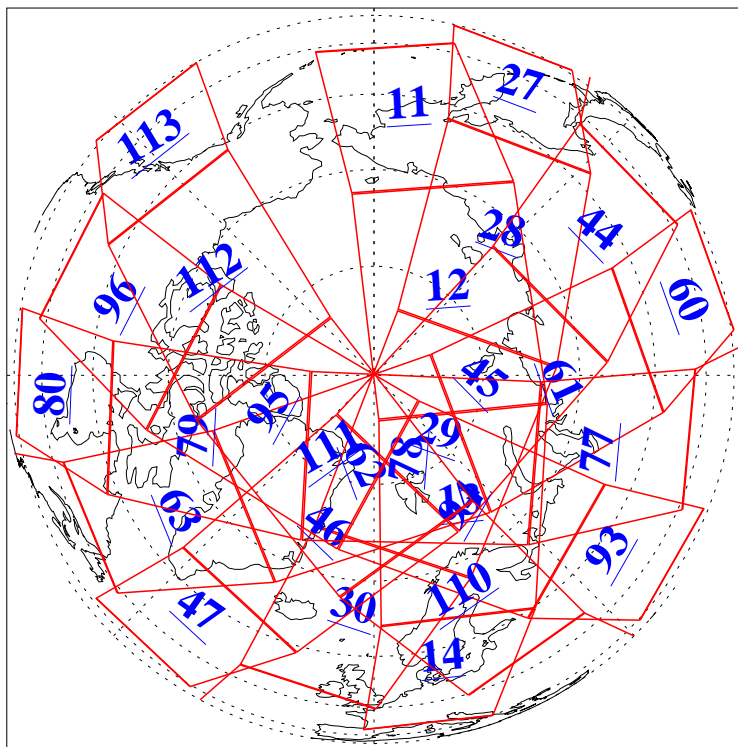

L1B Availability
AMSU Granules: 240
HSB Granules: 0
AIRS Granules: 240

2 Jun 2013
DoY 153
Aqua Day 4047
Granules: 1 to 120

Granules: 121 to 240

Legend: AMSU Available, HSB Available, AIRS Available

L1B Availability
AMSU Granules: 240
HSB Granules: 0
AIRS Granules: 240

2 Jun 2013
DoY 153
Aqua Day 4047

Ascending Granules

Descending Granules

Legend: AMSU Available, HSB Available, AIRS Available

L1B Availability
AMSU Granules: 240
HSB Granules: 0
AIRS Granules: 240

2 Jun 2013
DoY 153
Aqua Day 4047

Northern Hemisphere Granules

Southern Hemisphere Granules

Legend: AMSU Available, HSB Available, AIRS Available