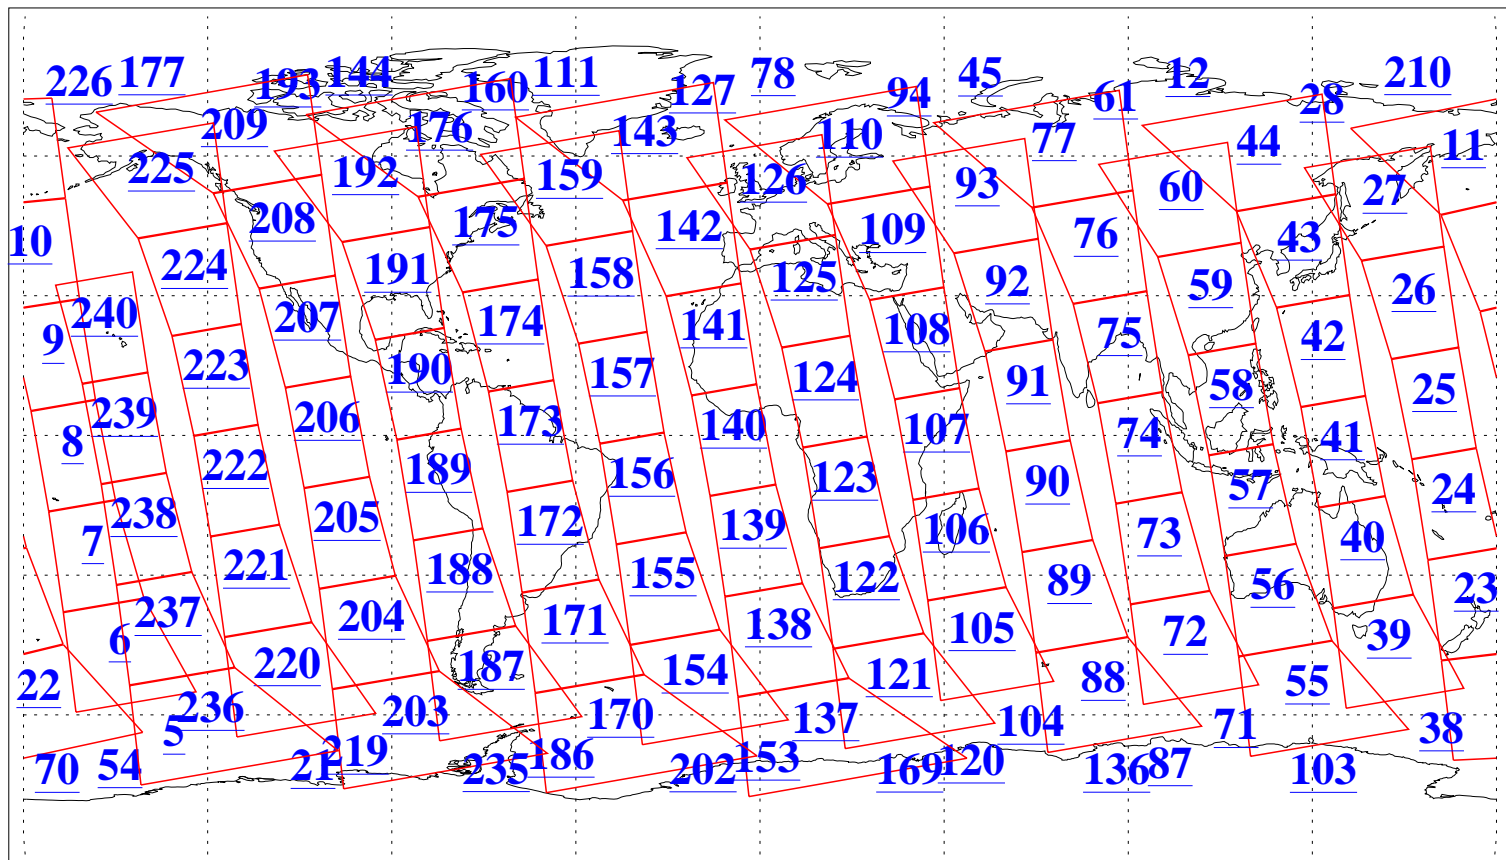

L1B Availability
AMSU Granules: 240
HSB Granules: 0
AIRS Granules: 240

2 Jun 2013
DoY 153
Aqua Day 4047
Granules: 1 to 120

Granules: 121 to 240

Legend: AMSU Available, HSB Available, AIRS Available

L1B Availability
AMSU Granules: 240
HSB Granules: 0
AIRS Granules: 240

2 Jun 2013
DoY 153
Aqua Day 4047

Ascending Granules

Descending Granules

Legend: AMSU Available, HSB Available, AIRS Available

L1B Availability
AMSU Granules: 240
HSB Granules: 0
AIRS Granules: 240

2 Jun 2013
DoY 153
Aqua Day 4047

Northern Hemisphere Granules

Southern Hemisphere Granules

Legend: AMSU Available, HSB Available, AIRS Available