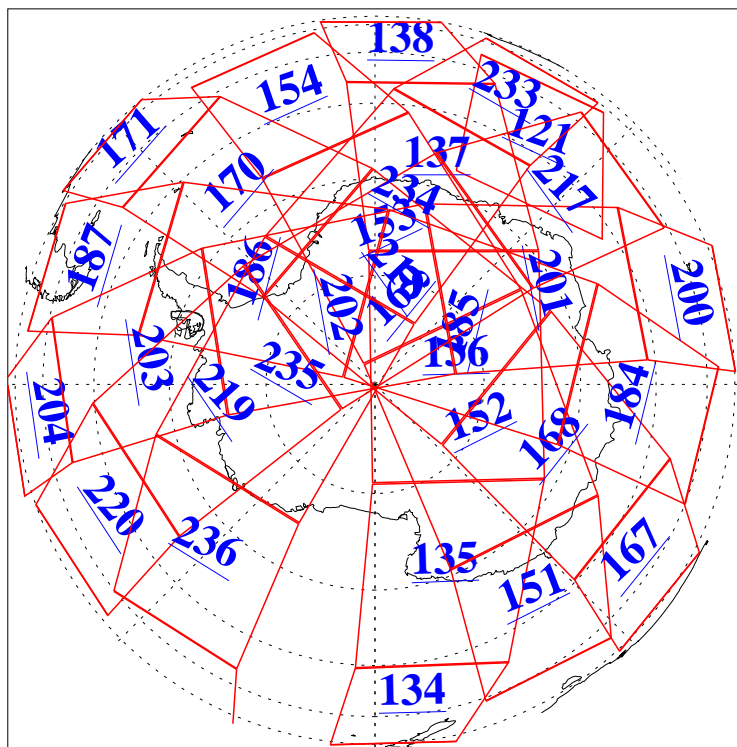

L1B Availability
AMSU Granules: 240
HSB Granules: 0
AIRS Granules: 240

2 Jun 2013
DoY 153
Aqua Day 4047
Granules: 1 to 120

Granules: 121 to 240

Legend: AMSU Available, HSB Available, AIRS Available

L1B Availability
AMSU Granules: 240
HSB Granules: 0
AIRS Granules: 240

2 Jun 2013
DoY 153
Aqua Day 4047

Ascending Granules

Descending Granules

Legend: AMSU Available, HSB Available, AIRS Available

L1B Availability
AMSU Granules: 240
HSB Granules: 0
AIRS Granules: 240

2 Jun 2013
DoY 153
Aqua Day 4047

Northern Hemisphere Granules

Southern Hemisphere Granules

Legend: AMSU Available, HSB Available, AIRS Available