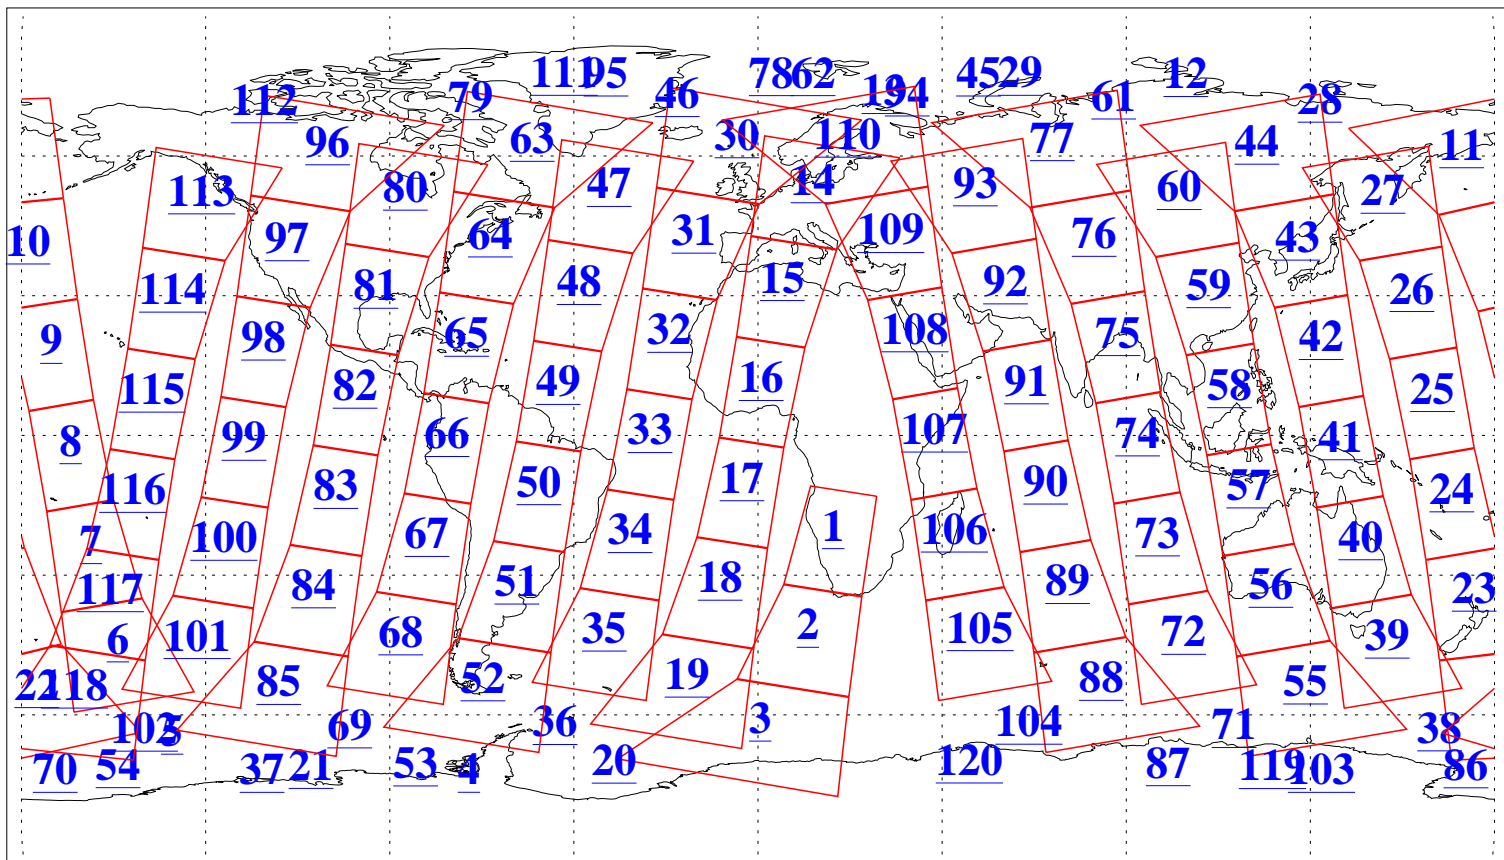

L1B Availability
AMSU Granules: 240
HSB Granules: 0
AIRS Granules: 240

2 Jun 2013
DoY 153
Aqua Day 4047
Granules: 1 to 120

Granules: 121 to 240

Legend: AMSU Available, HSB Available, AIRS Available

L1B Availability
AMSU Granules: 240
HSB Granules: 0
AIRS Granules: 240

2 Jun 2013
DoY 153
Aqua Day 4047

Ascending Granules

Descending Granules

Legend: AMSU Available, HSB Available, AIRS Available

L1B Availability
AMSU Granules: 240
HSB Granules: 0
AIRS Granules: 240

2 Jun 2013
DoY 153
Aqua Day 4047

Northern Hemisphere Granules

Southern Hemisphere Granules

Legend: AMSU Available, HSB Available, AIRS Available