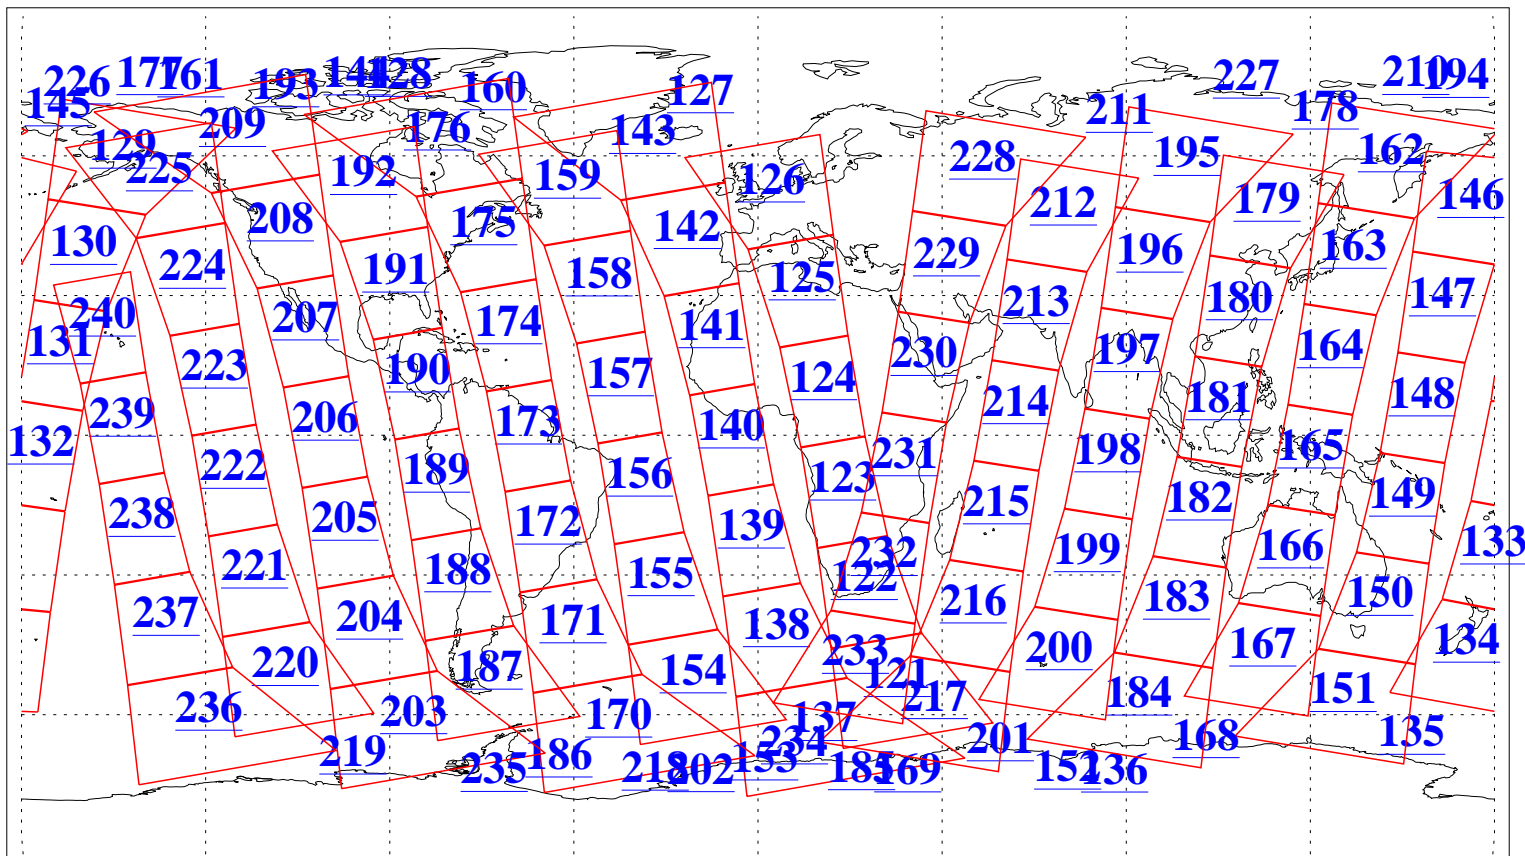

L1B Availability
AMSU Granules: 240
HSB Granules: 0
AIRS Granules: 240

2 Jun 2013
DoY 153
Aqua Day 4047
Granules: 1 to 120

Granules: 121 to 240

Legend: AMSU Available, HSB Available, AIRS Available

L1B Availability
AMSU Granules: 240
HSB Granules: 0
AIRS Granules: 240

2 Jun 2013
DoY 153
Aqua Day 4047

Ascending Granules

Descending Granules

Legend: AMSU Available, HSB Available, AIRS Available

L1B Availability
AMSU Granules: 240
HSB Granules: 0
AIRS Granules: 240

2 Jun 2013
DoY 153
Aqua Day 4047

Northern Hemisphere Granules

Southern Hemisphere Granules

Legend: AMSU Available, HSB Available, AIRS Available