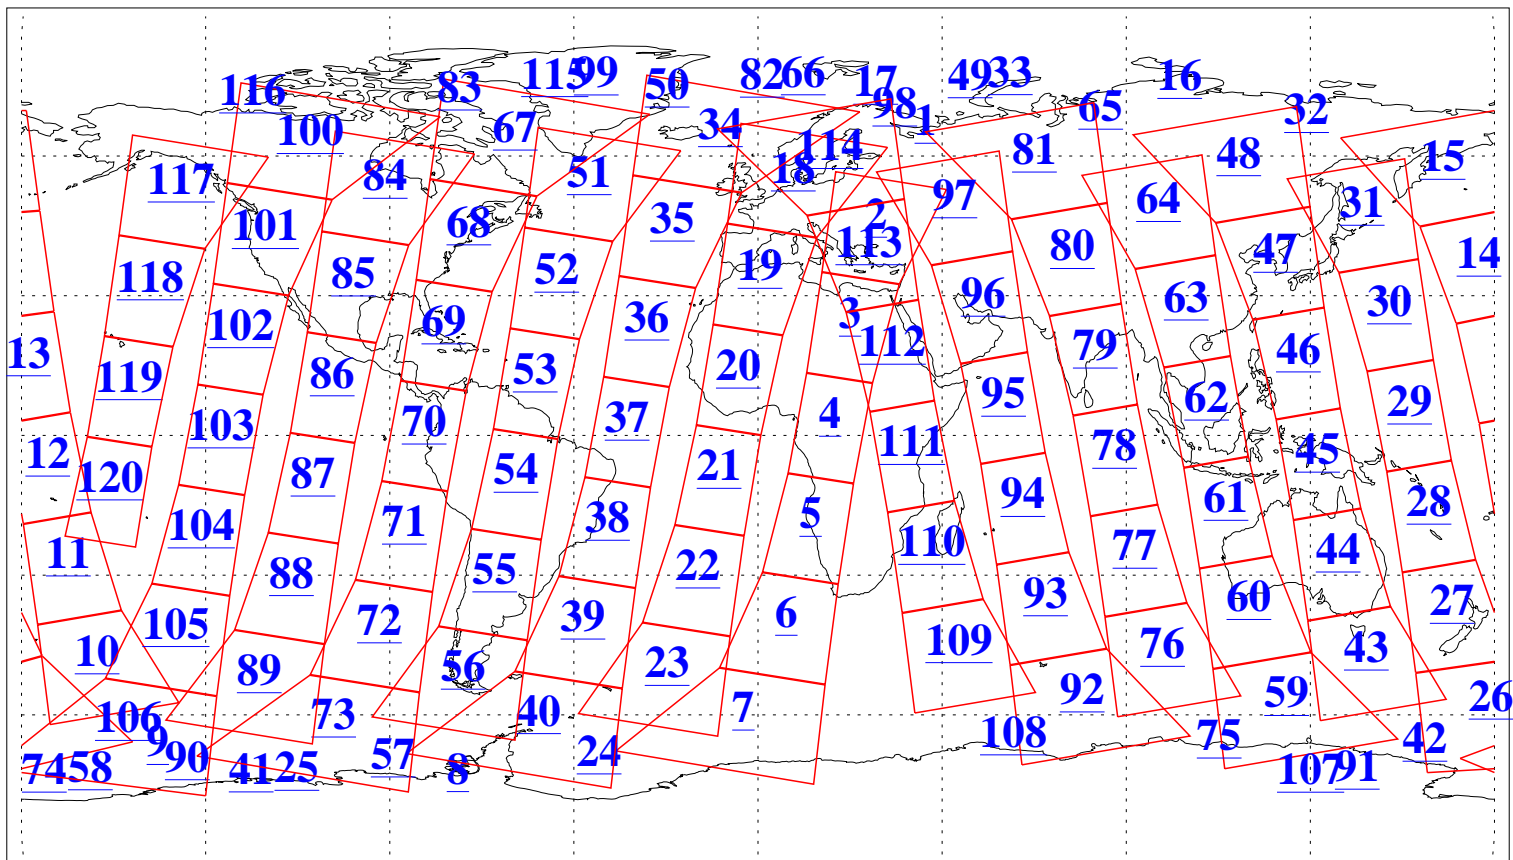

L1B Availability
AMSU Granules: 240
HSB Granules: 0
AIRS Granules: 240

29 May 2013
DoY 149
Aqua Day 4043
Granules: 1 to 120

Granules: 121 to 240

Legend: AMSU Available, HSB Available, AIRS Available

L1B Availability
AMSU Granules: 240
HSB Granules: 0
AIRS Granules: 240

29 May 2013
DoY 149
Aqua Day 4043

Ascending Granules

Descending Granules

Legend: AMSU Available, HSB Available, AIRS Available

L1B Availability
 AMSU Granules: 240
 HSB Granules: 0
 AIRS Granules: 240

29 May 2013
 DoY 149
 Aqua Day 4043

Northern Hemisphere Granules

Southern Hemisphere Granules

Legend: AMSU Available, HSB Available, AIRS Available