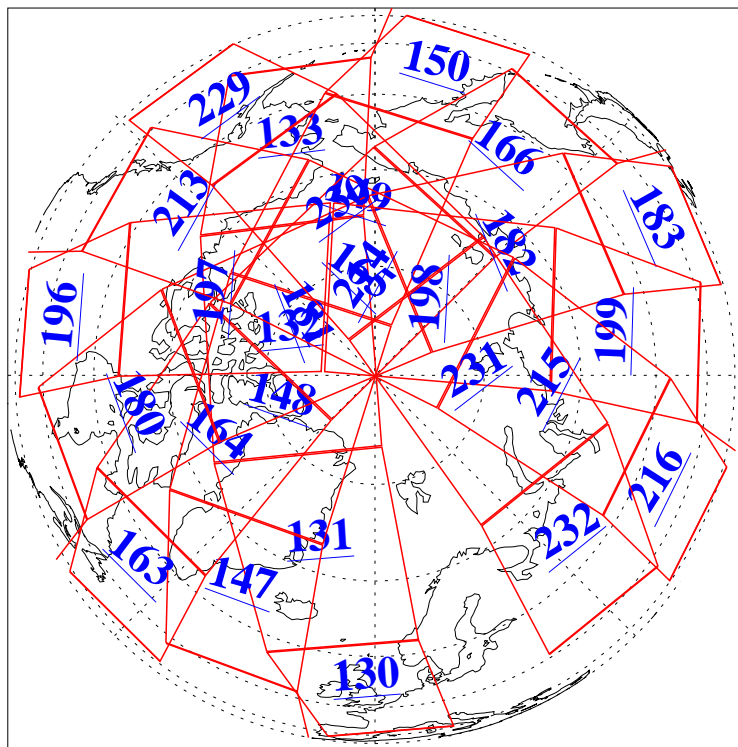

29 May 2013
DoY 149
Aqua Day 4043

Ascending Granules

Descending Granules

Legend: AMSU Available, HSB Available, AIRS Available

L1B Availability
 AMSU Granules: 240
 HSB Granules: 0
 AIRS Granules: 240

29 May 2013
 DoY 149
 Aqua Day 4043

Northern Hemisphere Granules

Southern Hemisphere Granules

Legend: AMSU Available, HSB Available, AIRS Available