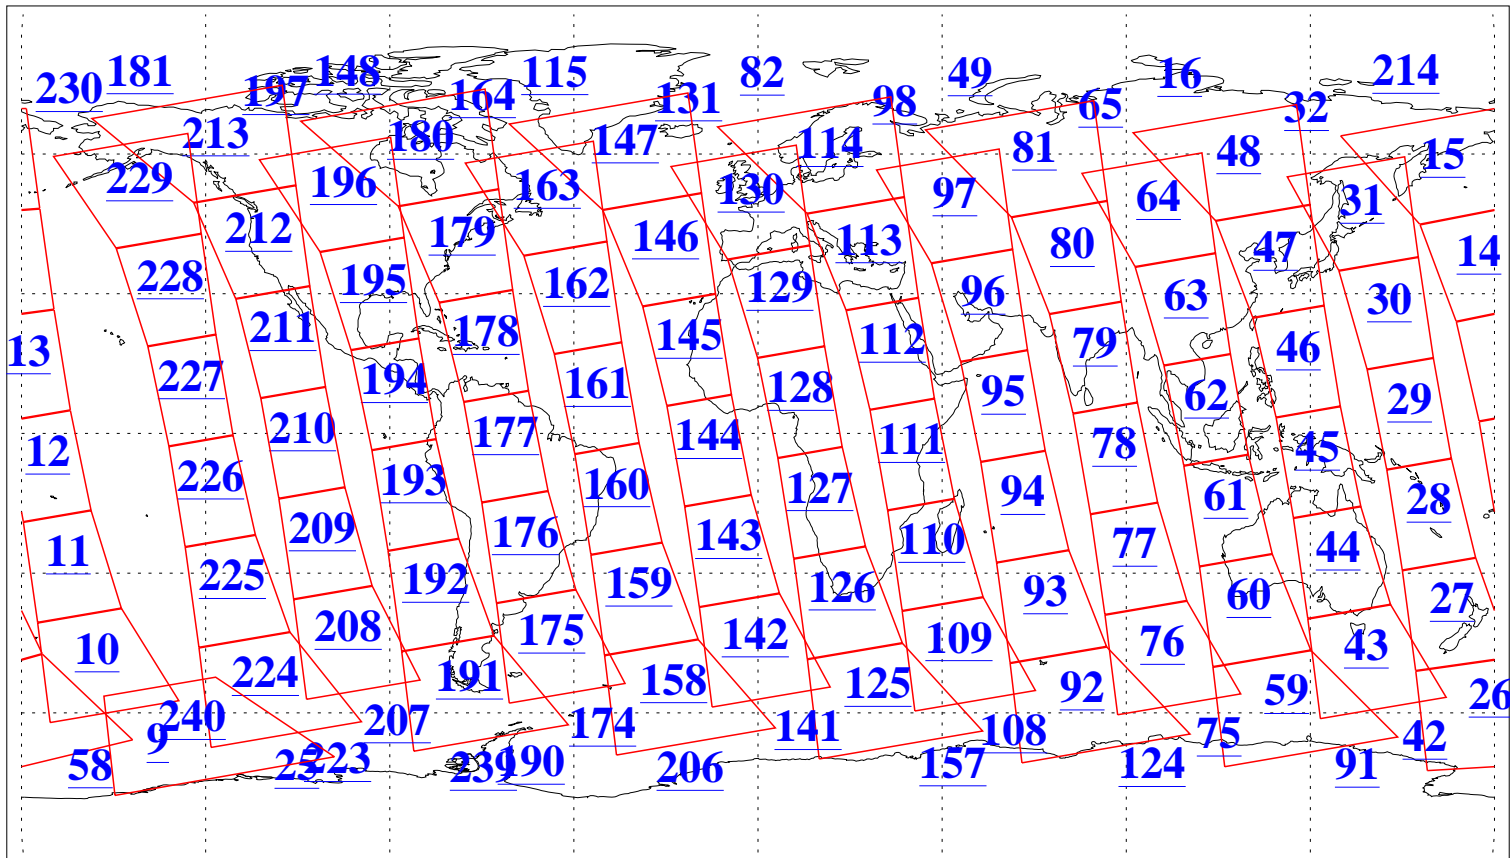

L1B Availability
AMSU Granules: 240
HSB Granules: 0
AIRS Granules: 240

29 May 2013
DoY 149
Aqua Day 4043
Granules: 1 to 120

Granules: 121 to 240

Legend: AMSU Available, HSB Available, AIRS Available

L1B Availability
AMSU Granules: 240
HSB Granules: 0
AIRS Granules: 240

29 May 2013
DoY 149
Aqua Day 4043

Ascending Granules

Descending Granules

Legend: AMSU Available, HSB Available, AIRS Available

L1B Availability
 AMSU Granules: 240
 HSB Granules: 0
 AIRS Granules: 240

29 May 2013
 DoY 149
 Aqua Day 4043

Northern Hemisphere Granules

Southern Hemisphere Granules

Legend: AMSU Available, HSB Available, AIRS Available