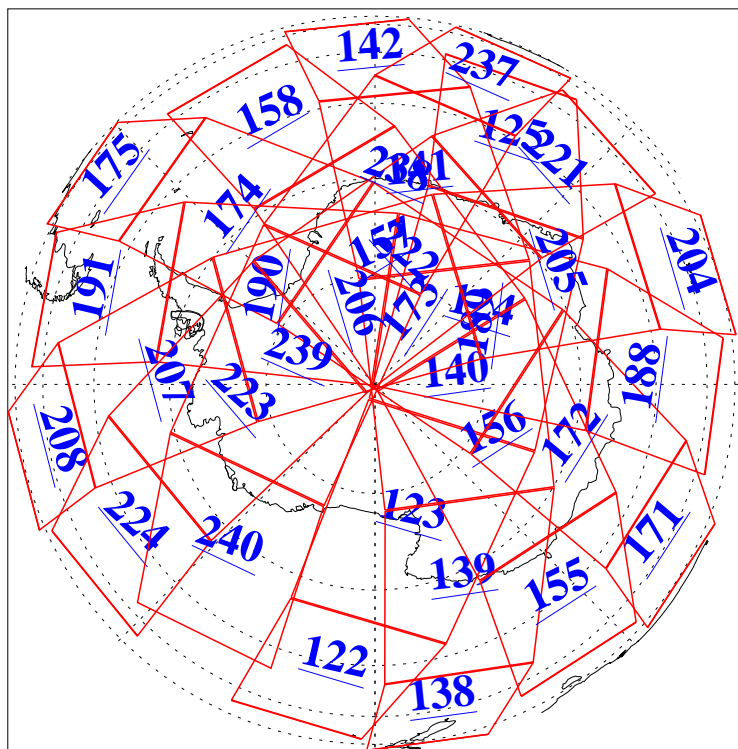

L1B Availability
AMSU Granules: 240
HSB Granules: 0
AIRS Granules: 240

29 May 2013
DoY 149
Aqua Day 4043
Granules: 1 to 120

Granules: 121 to 240

Legend: AMSU Available, HSB Available, AIRS Available

L1B Availability
AMSU Granules: 240
HSB Granules: 0
AIRS Granules: 240

29 May 2013
DoY 149
Aqua Day 4043

Ascending Granules

Descending Granules

Legend: AMSU Available, HSB Available, AIRS Available

L1B Availability
 AMSU Granules: 240
 HSB Granules: 0
 AIRS Granules: 240

29 May 2013
 DoY 149
 Aqua Day 4043

Northern Hemisphere Granules

Southern Hemisphere Granules

Legend: AMSU Available, HSB Available, AIRS Available