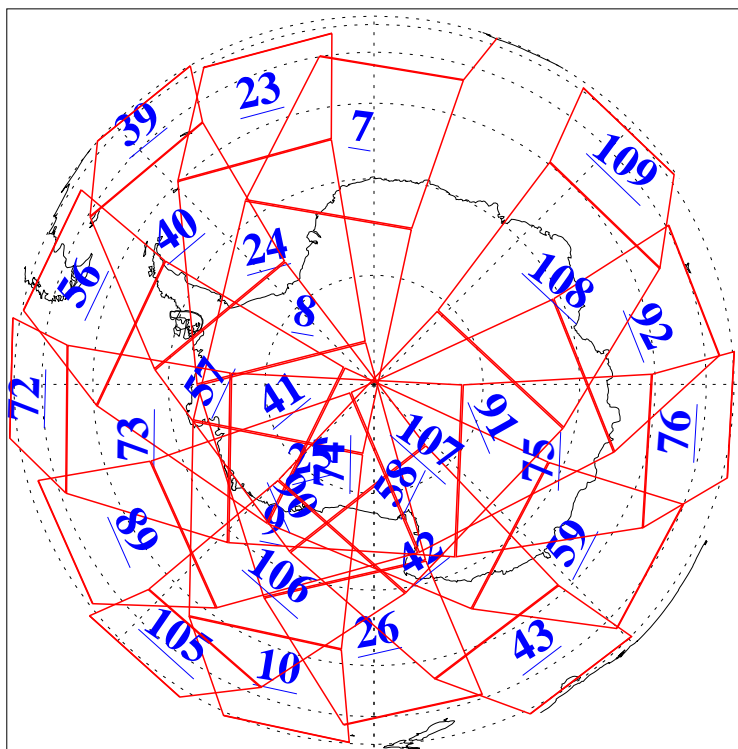

L1B Availability
AMSU Granules: 240
HSB Granules: 0
AIRS Granules: 240

29 May 2013
DoY 149
Aqua Day 4043
Granules: 1 to 120

Granules: 121 to 240

Legend: AMSU Available, HSB Available, AIRS Available

L1B Availability
AMSU Granules: 240
HSB Granules: 0
AIRS Granules: 240

29 May 2013
DoY 149
Aqua Day 4043

Ascending Granules

Descending Granules

Legend: AMSU Available, HSB Available, AIRS Available

L1B Availability
 AMSU Granules: 240
 HSB Granules: 0
 AIRS Granules: 240

29 May 2013
 DoY 149
 Aqua Day 4043

Northern Hemisphere Granules

Southern Hemisphere Granules

Legend: AMSU Available, HSB Available, AIRS Available