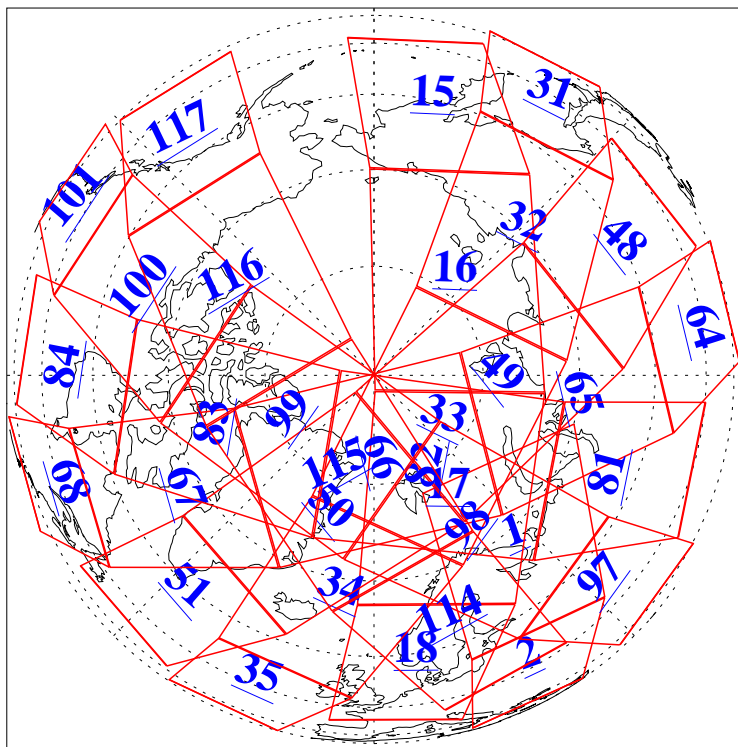

L1B Availability
AMSU Granules: 240
HSB Granules: 0
AIRS Granules: 240

29 May 2013
DoY 149
Aqua Day 4043
Granules: 1 to 120

Granules: 121 to 240

Legend: AMSU Available, HSB Available, AIRS Available

L1B Availability
AMSU Granules: 240
HSB Granules: 0
AIRS Granules: 240

29 May 2013
DoY 149
Aqua Day 4043

Ascending Granules

Descending Granules

Legend: AMSU Available, HSB Available, AIRS Available

L1B Availability
 AMSU Granules: 240
 HSB Granules: 0
 AIRS Granules: 240

29 May 2013
 DoY 149
 Aqua Day 4043

Northern Hemisphere Granules

Southern Hemisphere Granules

Legend: AMSU Available, HSB Available, AIRS Available