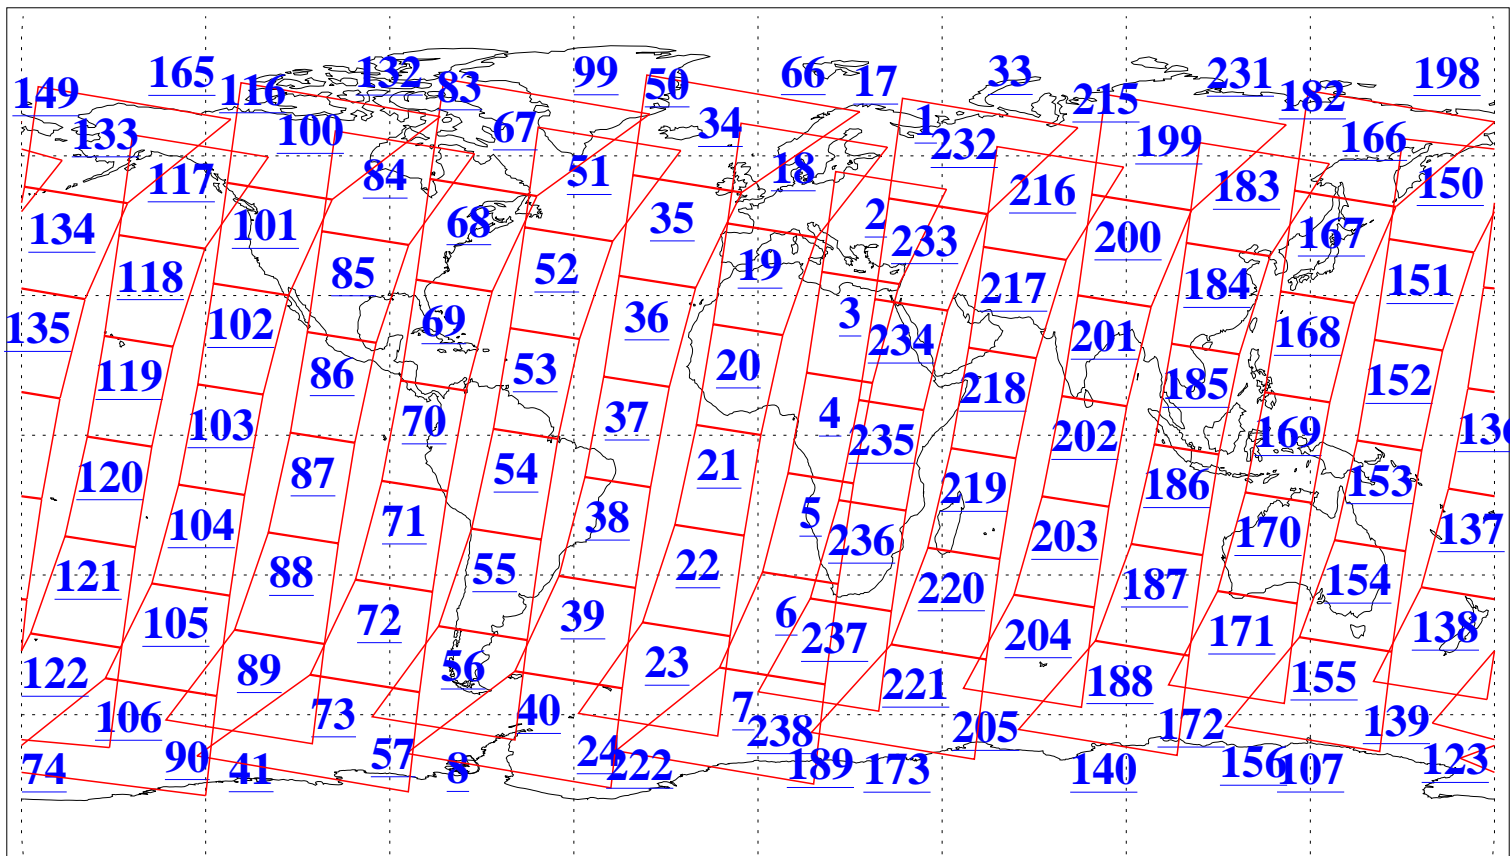

L1B Availability
AMSU Granules: 240
HSB Granules: 0
AIRS Granules: 240

29 May 2013
DoY 149
Aqua Day 4043
Granules: 1 to 120

Granules: 121 to 240

Legend: AMSU Available, HSB Available, AIRS Available

L1B Availability
AMSU Granules: 240
HSB Granules: 0
AIRS Granules: 240

29 May 2013
DoY 149
Aqua Day 4043

Ascending Granules

Descending Granules

Legend: AMSU Available, HSB Available, AIRS Available

L1B Availability
 AMSU Granules: 240
 HSB Granules: 0
 AIRS Granules: 240

29 May 2013
 DoY 149
 Aqua Day 4043

Northern Hemisphere Granules

Southern Hemisphere Granules

Legend: AMSU Available, HSB Available, AIRS Available