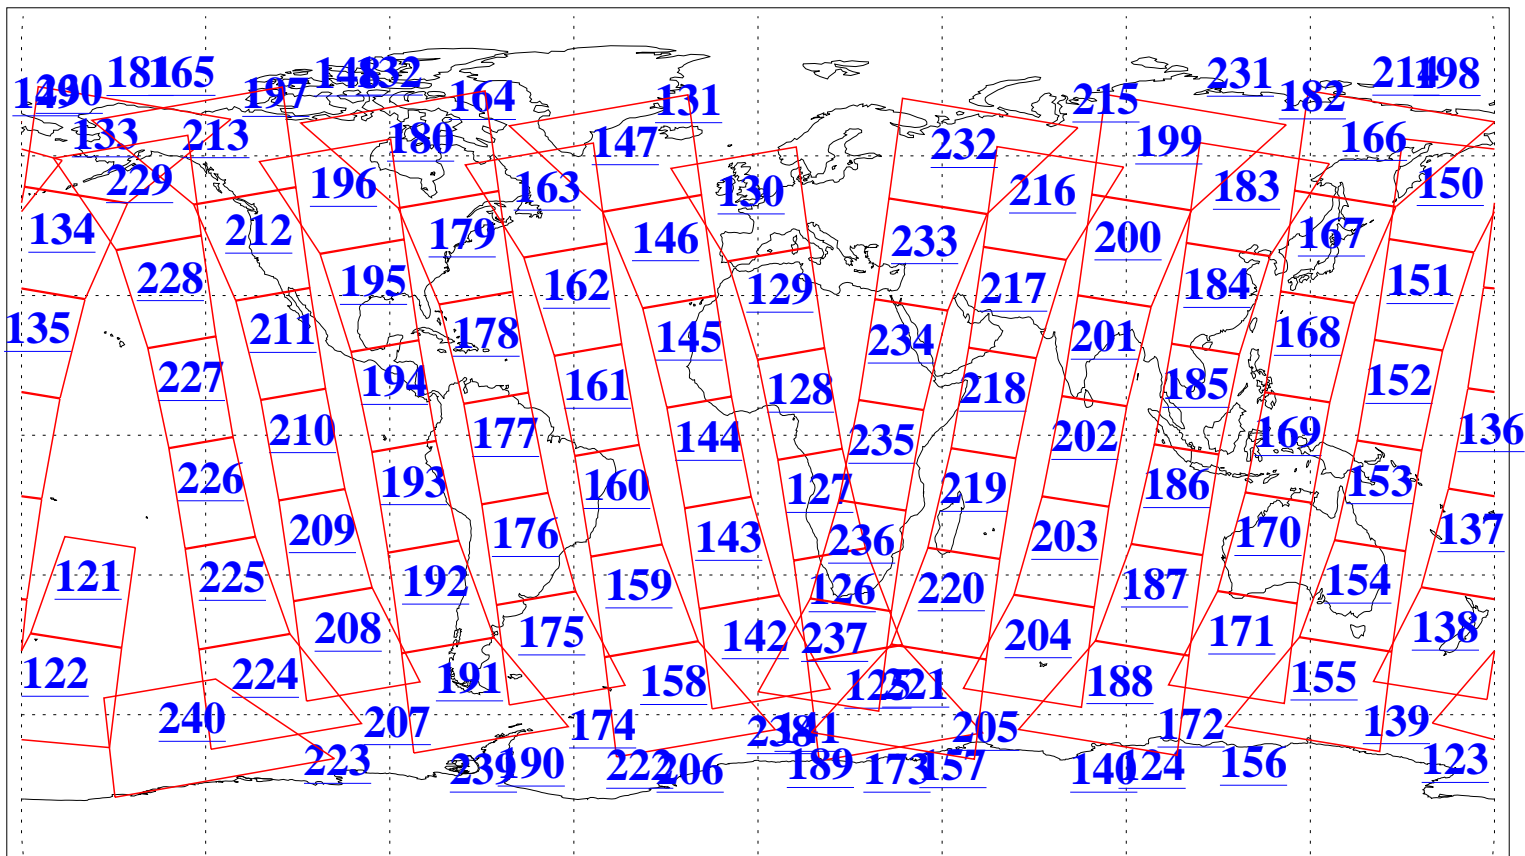

L1B Availability
AMSU Granules: 240
HSB Granules: 0
AIRS Granules: 240

29 May 2013
DoY 149
Aqua Day 4043
Granules: 1 to 120

Granules: 121 to 240

Legend: AMSU Available, HSB Available, AIRS Available

L1B Availability
AMSU Granules: 240
HSB Granules: 0
AIRS Granules: 240

29 May 2013
DoY 149
Aqua Day 4043

Ascending Granules

Descending Granules

Legend: AMSU Available, HSB Available, AIRS Available

L1B Availability
 AMSU Granules: 240
 HSB Granules: 0
 AIRS Granules: 240

29 May 2013
 DoY 149
 Aqua Day 4043

Northern Hemisphere Granules

Southern Hemisphere Granules

Legend: AMSU Available, HSB Available, AIRS Available