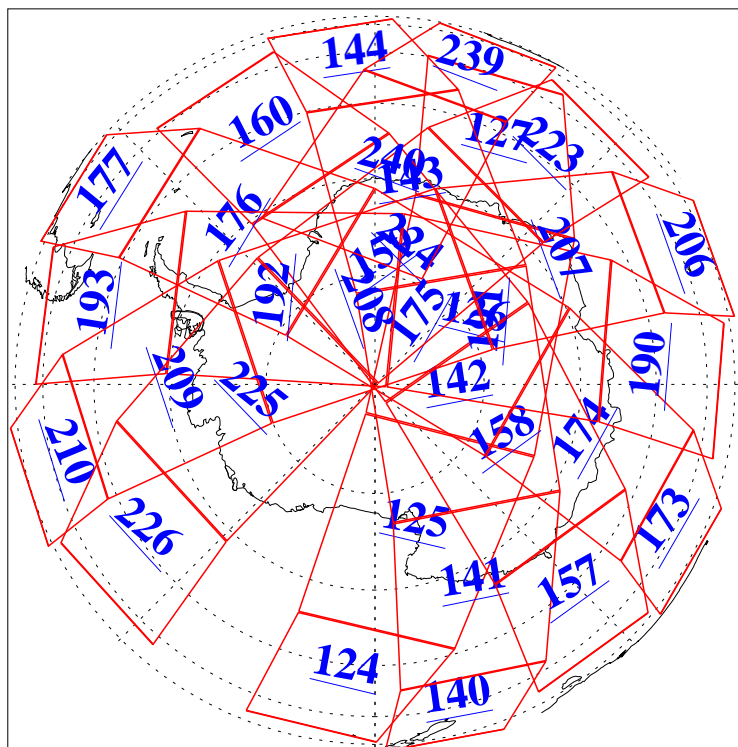

L1B Availability
AMSU Granules: 240
HSB Granules: 0
AIRS Granules: 240

27 May 2013
DoY 147
Aqua Day 4041
Granules: 1 to 120

Granules: 121 to 240

Legend: AMSU Available, HSB Available, AIRS Available

L1B Availability
AMSU Granules: 240
HSB Granules: 0
AIRS Granules: 240

27 May 2013
DoY 147
Aqua Day 4041
Ascending Granules

Descending Granules

Legend: AMSU Available, HSB Available, AIRS Available

L1B Availability
 AMSU Granules: 240
 HSB Granules: 0
 AIRS Granules: 240

27 May 2013
 DoY 147
 Aqua Day 4041

Northern Hemisphere Granules

Southern Hemisphere Granules

Legend: AMSU Available, HSB Available, AIRS Available