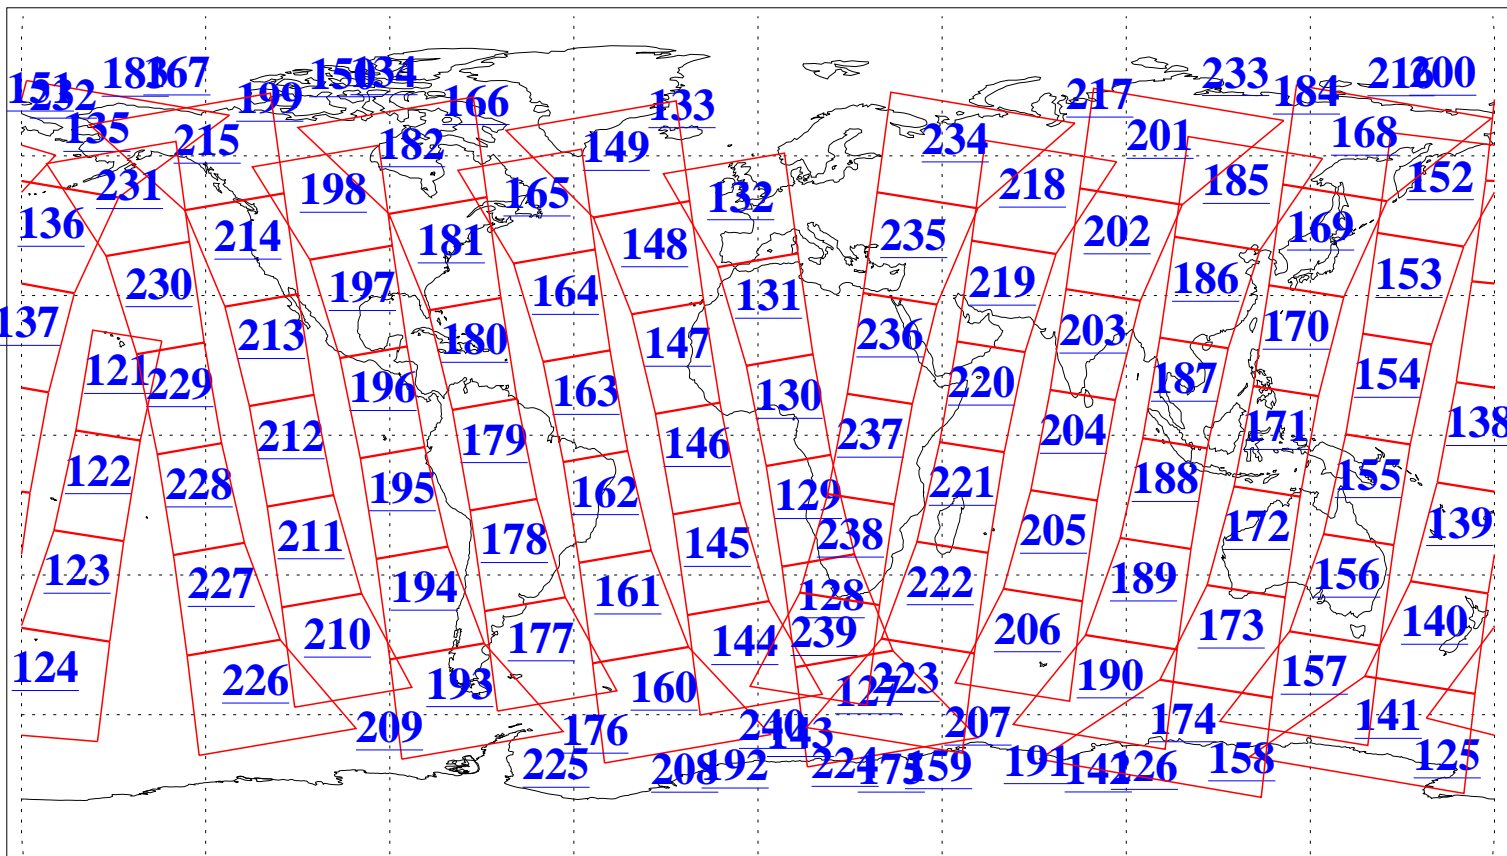

L1B Availability
AMSU Granules: 240
HSB Granules: 0
AIRS Granules: 240

27 May 2013
DoY 147
Aqua Day 4041
Granules: 1 to 120

Granules: 121 to 240

Legend: AMSU Available, HSB Available, AIRS Available

L1B Availability
AMSU Granules: 240
HSB Granules: 0
AIRS Granules: 240

27 May 2013
DoY 147
Aqua Day 4041
Ascending Granules

Descending Granules

Legend: AMSU Available, HSB Available, AIRS Available

L1B Availability
 AMSU Granules: 240
 HSB Granules: 0
 AIRS Granules: 240

27 May 2013
 DoY 147
 Aqua Day 4041

Northern Hemisphere Granules

Southern Hemisphere Granules

Legend: AMSU Available, HSB Available, AIRS Available