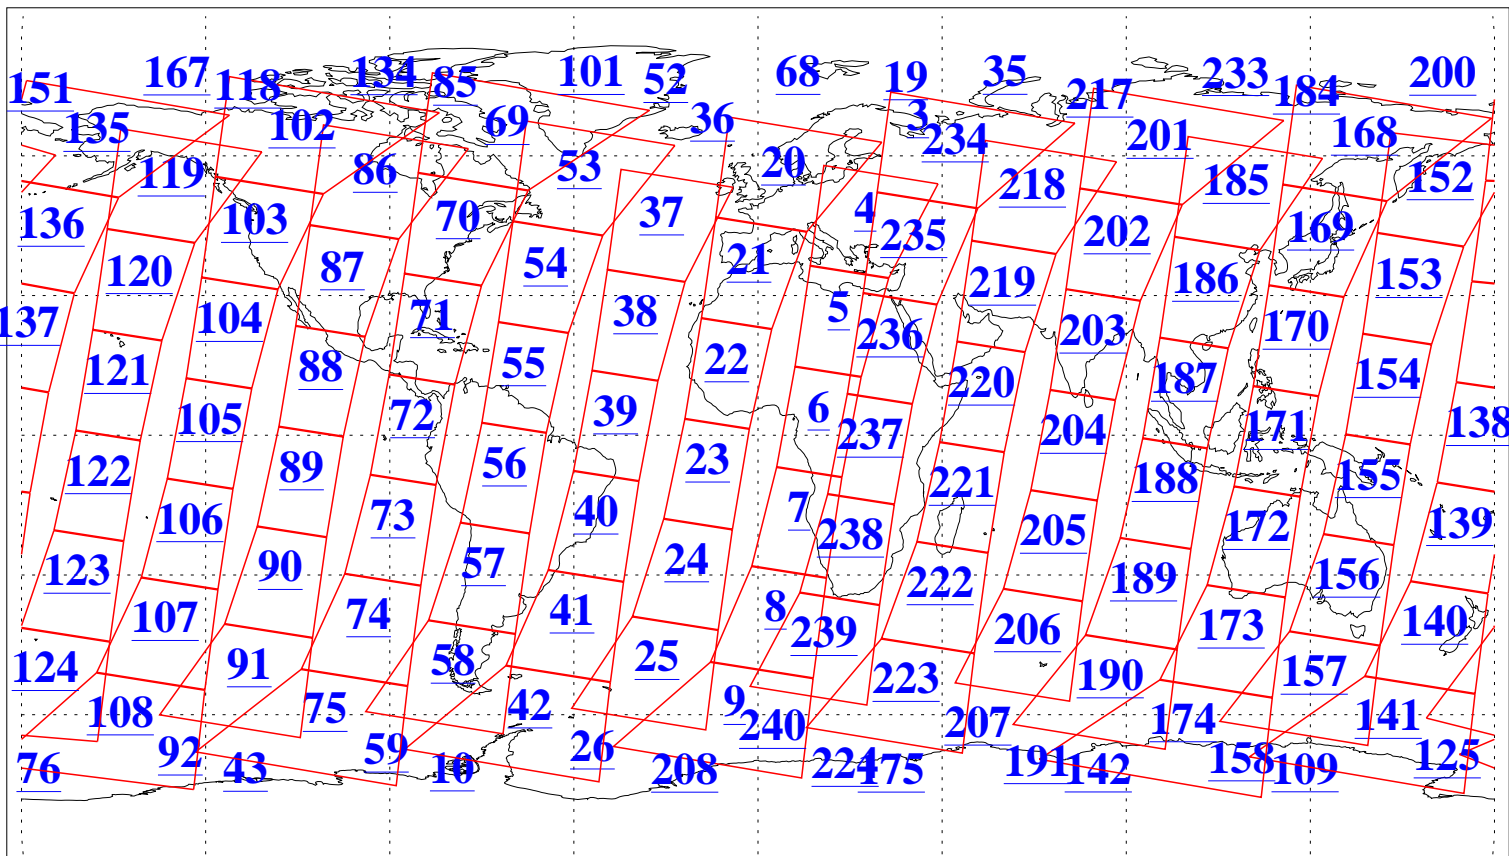

L1B Availability
AMSU Granules: 240
HSB Granules: 0
AIRS Granules: 240

27 May 2013
DoY 147
Aqua Day 4041
Granules: 1 to 120

Granules: 121 to 240

Legend: AMSU Available, HSB Available, AIRS Available

L1B Availability
AMSU Granules: 240
HSB Granules: 0
AIRS Granules: 240

27 May 2013
DoY 147
Aqua Day 4041
Ascending Granules

Descending Granules

Legend: AMSU Available, HSB Available, AIRS Available

L1B Availability
 AMSU Granules: 240
 HSB Granules: 0
 AIRS Granules: 240

27 May 2013
 DoY 147
 Aqua Day 4041

Northern Hemisphere Granules

Southern Hemisphere Granules

Legend: AMSU Available, HSB Available, AIRS Available