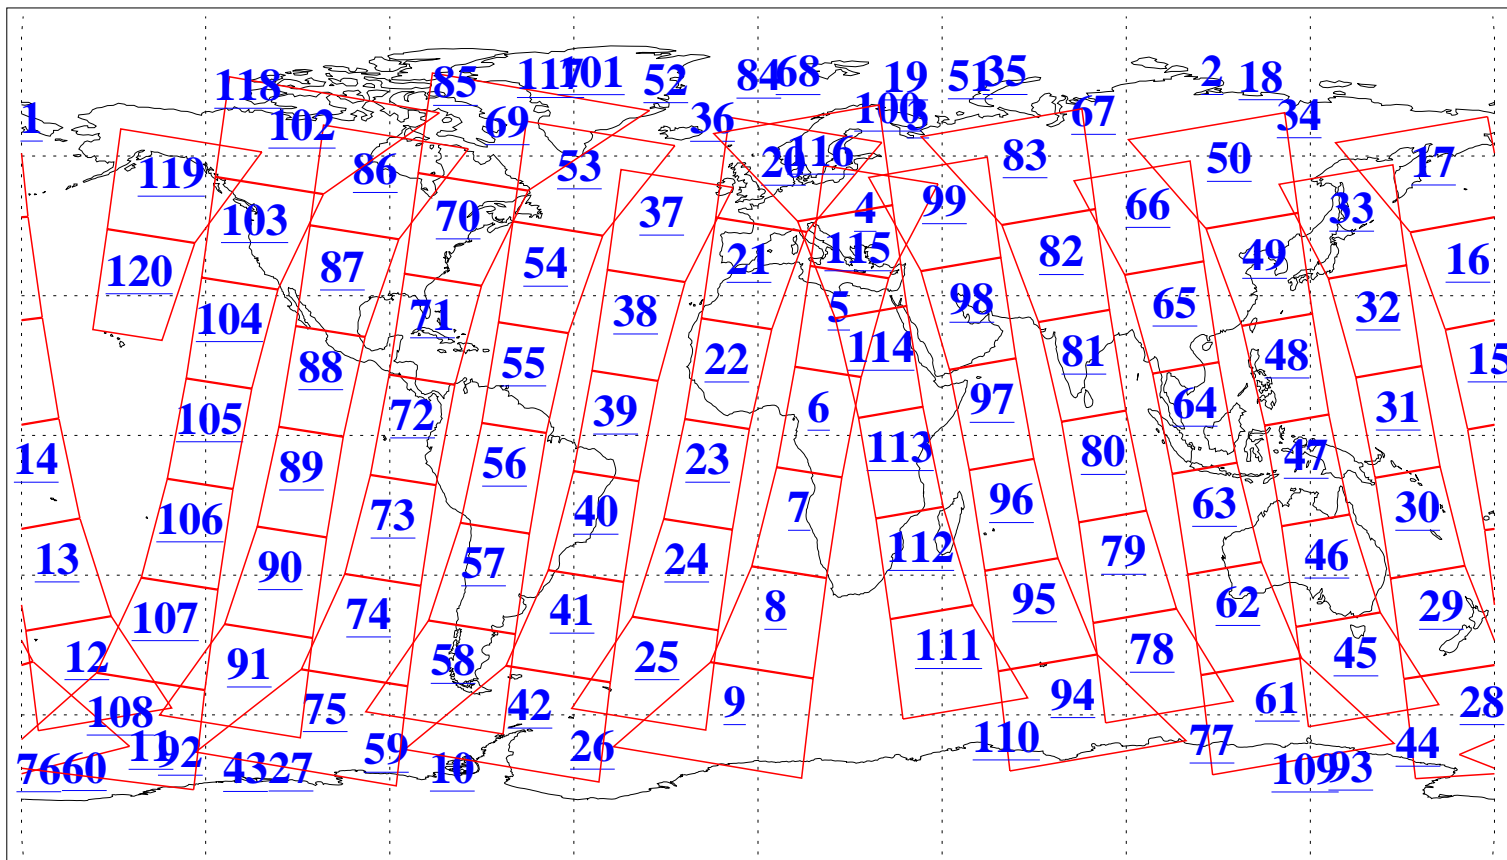

L1B Availability
AMSU Granules: 240
HSB Granules: 0
AIRS Granules: 240

27 May 2013
DoY 147
Aqua Day 4041
Granules: 1 to 120

Granules: 121 to 240

Legend: AMSU Available, HSB Available, AIRS Available

L1B Availability
AMSU Granules: 240
HSB Granules: 0
AIRS Granules: 240

27 May 2013
DoY 147
Aqua Day 4041
Ascending Granules

Descending Granules

Legend: AMSU Available, HSB Available, AIRS Available

L1B Availability
 AMSU Granules: 240
 HSB Granules: 0
 AIRS Granules: 240

27 May 2013
 DoY 147
 Aqua Day 4041

Northern Hemisphere Granules

Southern Hemisphere Granules

Legend: AMSU Available, HSB Available, AIRS Available