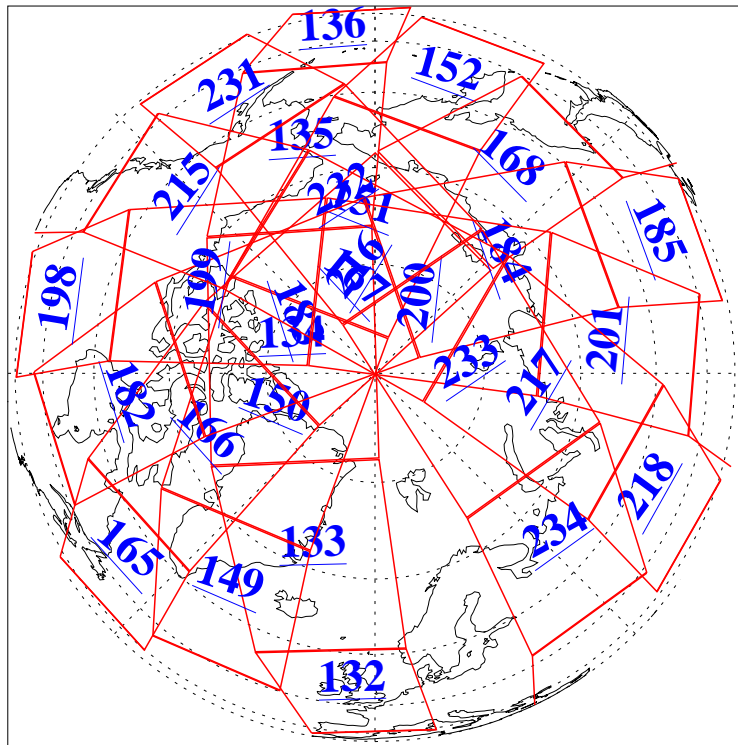

L1B Availability
AMSU Granules: 240
HSB Granules: 0
AIRS Granules: 240

27 May 2013
DoY 147
Aqua Day 4041
Granules: 1 to 120

Granules: 121 to 240

Legend: AMSU Available, HSB Available, AIRS Available

L1B Availability
AMSU Granules: 240
HSB Granules: 0
AIRS Granules: 240

27 May 2013
DoY 147
Aqua Day 4041
Ascending Granules

Descending Granules

Legend: AMSU Available, HSB Available, AIRS Available

L1B Availability
 AMSU Granules: 240
 HSB Granules: 0
 AIRS Granules: 240

27 May 2013
 DoY 147
 Aqua Day 4041

Northern Hemisphere Granules

Southern Hemisphere Granules

Legend: AMSU Available, HSB Available, AIRS Available