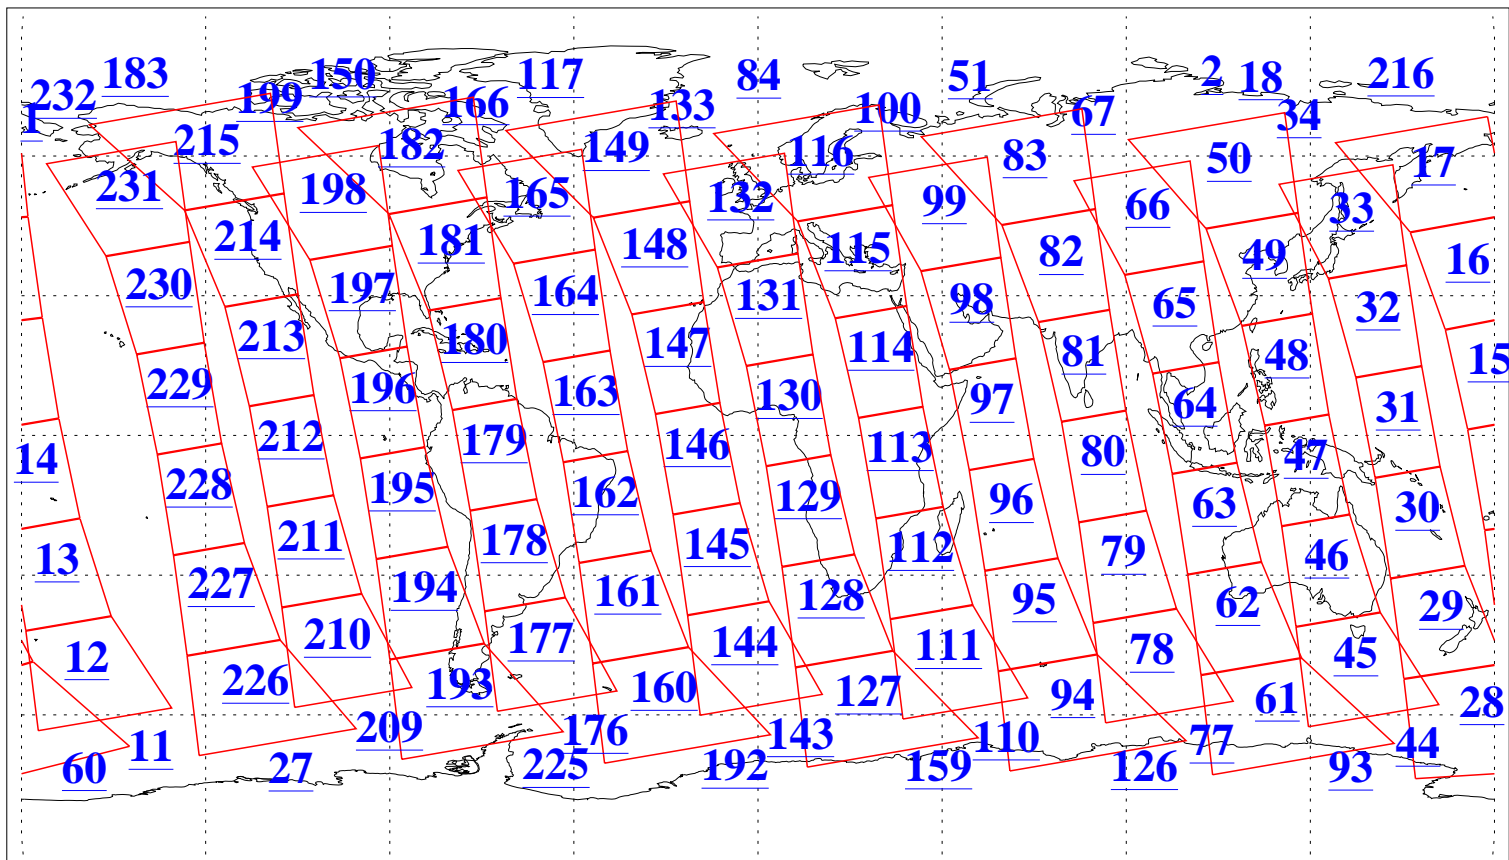

L1B Availability
AMSU Granules: 240
HSB Granules: 0
AIRS Granules: 240

27 May 2013
DoY 147
Aqua Day 4041
Granules: 1 to 120

Granules: 121 to 240

Legend: AMSU Available, HSB Available, AIRS Available

L1B Availability
AMSU Granules: 240
HSB Granules: 0
AIRS Granules: 240

27 May 2013
DoY 147
Aqua Day 4041
Ascending Granules

Descending Granules

Legend: AMSU Available, HSB Available, AIRS Available

L1B Availability
 AMSU Granules: 240
 HSB Granules: 0
 AIRS Granules: 240

27 May 2013
 DoY 147
 Aqua Day 4041

Northern Hemisphere Granules

Southern Hemisphere Granules

Legend: AMSU Available, HSB Available, AIRS Available