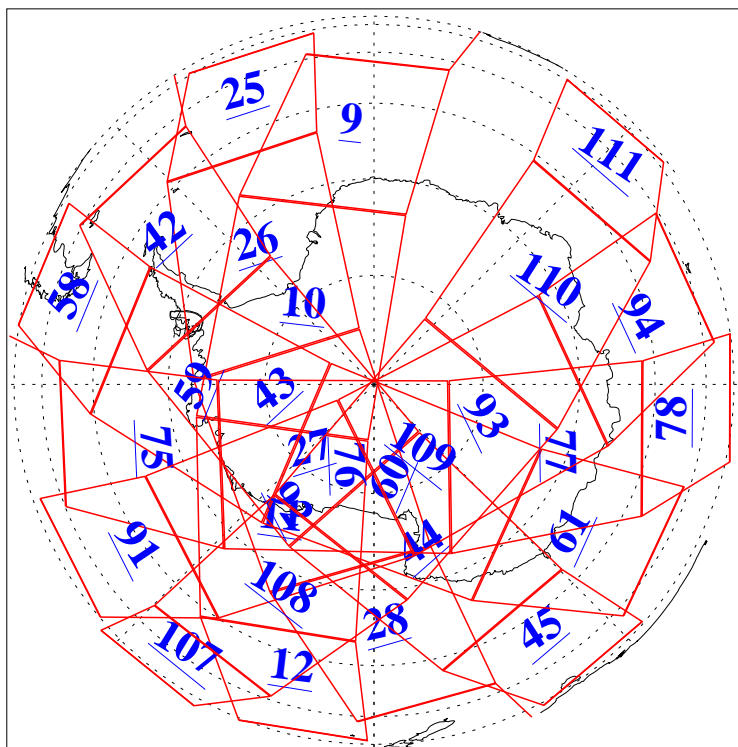

L1B Availability
AMSU Granules: 240
HSB Granules: 0
AIRS Granules: 240

27 May 2013
DoY 147
Aqua Day 4041
Granules: 1 to 120

Granules: 121 to 240

Legend: AMSU Available, HSB Available, AIRS Available

L1B Availability
AMSU Granules: 240
HSB Granules: 0
AIRS Granules: 240

27 May 2013
DoY 147
Aqua Day 4041
Ascending Granules

Descending Granules

Legend: AMSU Available, HSB Available, AIRS Available

L1B Availability
 AMSU Granules: 240
 HSB Granules: 0
 AIRS Granules: 240

27 May 2013
 DoY 147
 Aqua Day 4041

Northern Hemisphere Granules

Southern Hemisphere Granules

Legend: AMSU Available, HSB Available, AIRS Available