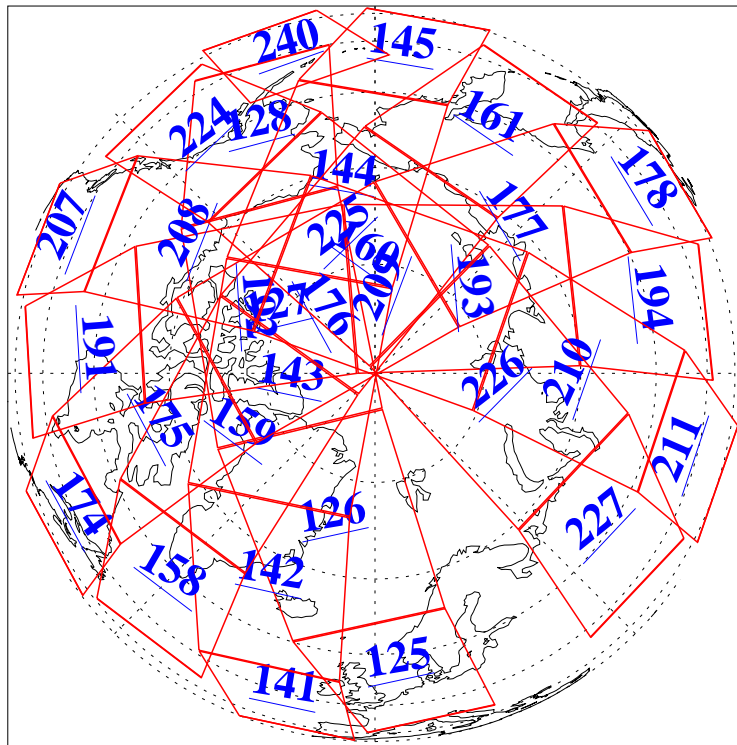

26 May 2013
DoY 146
Aqua Day 4040

Ascending Granules

Descending Granules

Legend: AMSU Available, HSB Available, AIRS Available

L1B Availability
 AMSU Granules: 240
 HSB Granules: 0
 AIRS Granules: 240

26 May 2013
 DoY 146
 Aqua Day 4040

Northern Hemisphere Granules

Southern Hemisphere Granules

Legend: AMSU Available, HSB Available, AIRS Available