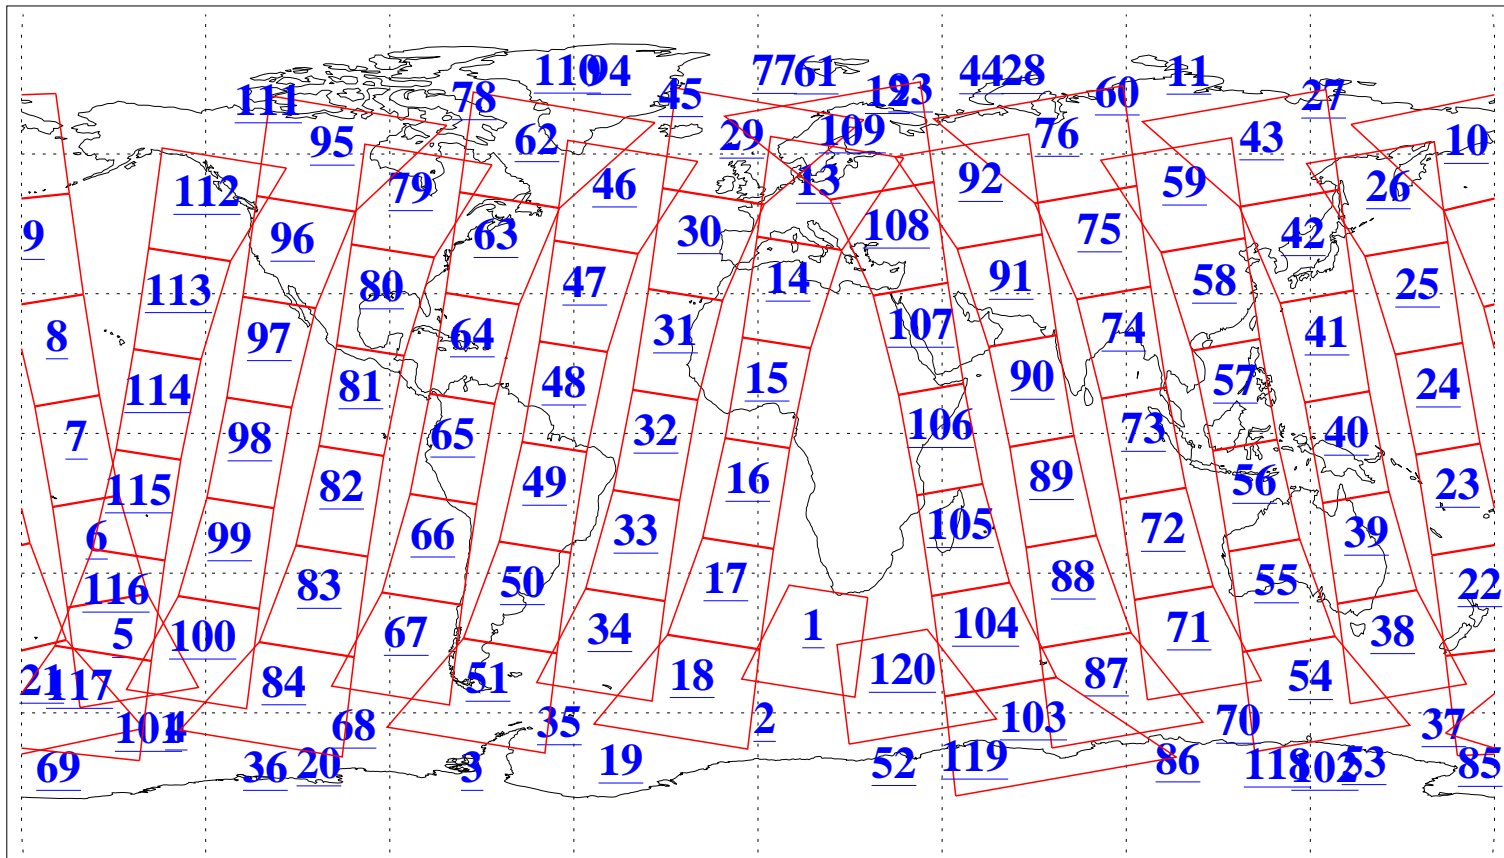

L1B Availability
AMSU Granules: 240
HSB Granules: 0
AIRS Granules: 240

26 May 2013
DoY 146
Aqua Day 4040
Granules: 1 to 120

Granules: 121 to 240

Legend: AMSU Available, HSB Available, AIRS Available

L1B Availability
AMSU Granules: 240
HSB Granules: 0
AIRS Granules: 240

26 May 2013
DoY 146
Aqua Day 4040

Ascending Granules

Descending Granules

Legend: AMSU Available, HSB Available, AIRS Available

L1B Availability
 AMSU Granules: 240
 HSB Granules: 0
 AIRS Granules: 240

26 May 2013
 DoY 146
 Aqua Day 4040

Northern Hemisphere Granules

Southern Hemisphere Granules

Legend: AMSU Available, HSB Available, AIRS Available