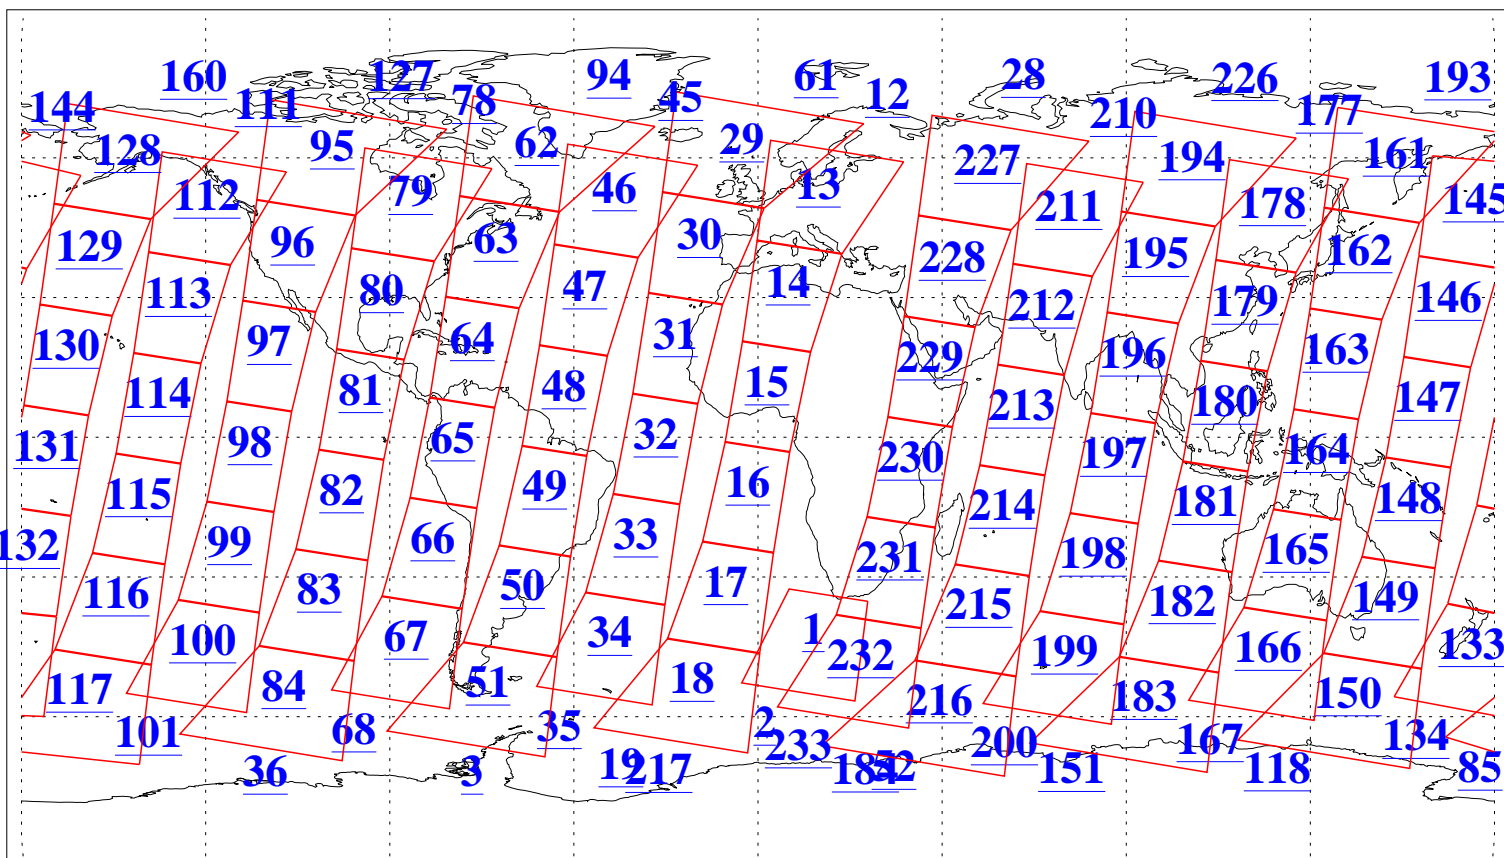

L1B Availability
AMSU Granules: 240
HSB Granules: 0
AIRS Granules: 240

26 May 2013
DoY 146
Aqua Day 4040
Granules: 1 to 120

Granules: 121 to 240

Legend: AMSU Available, HSB Available, AIRS Available

L1B Availability
AMSU Granules: 240
HSB Granules: 0
AIRS Granules: 240

26 May 2013
DoY 146
Aqua Day 4040

Ascending Granules

Descending Granules

Legend: AMSU Available, HSB Available, AIRS Available

L1B Availability
 AMSU Granules: 240
 HSB Granules: 0
 AIRS Granules: 240

26 May 2013
 DoY 146
 Aqua Day 4040

Northern Hemisphere Granules

Southern Hemisphere Granules

Legend: AMSU Available, HSB Available, AIRS Available