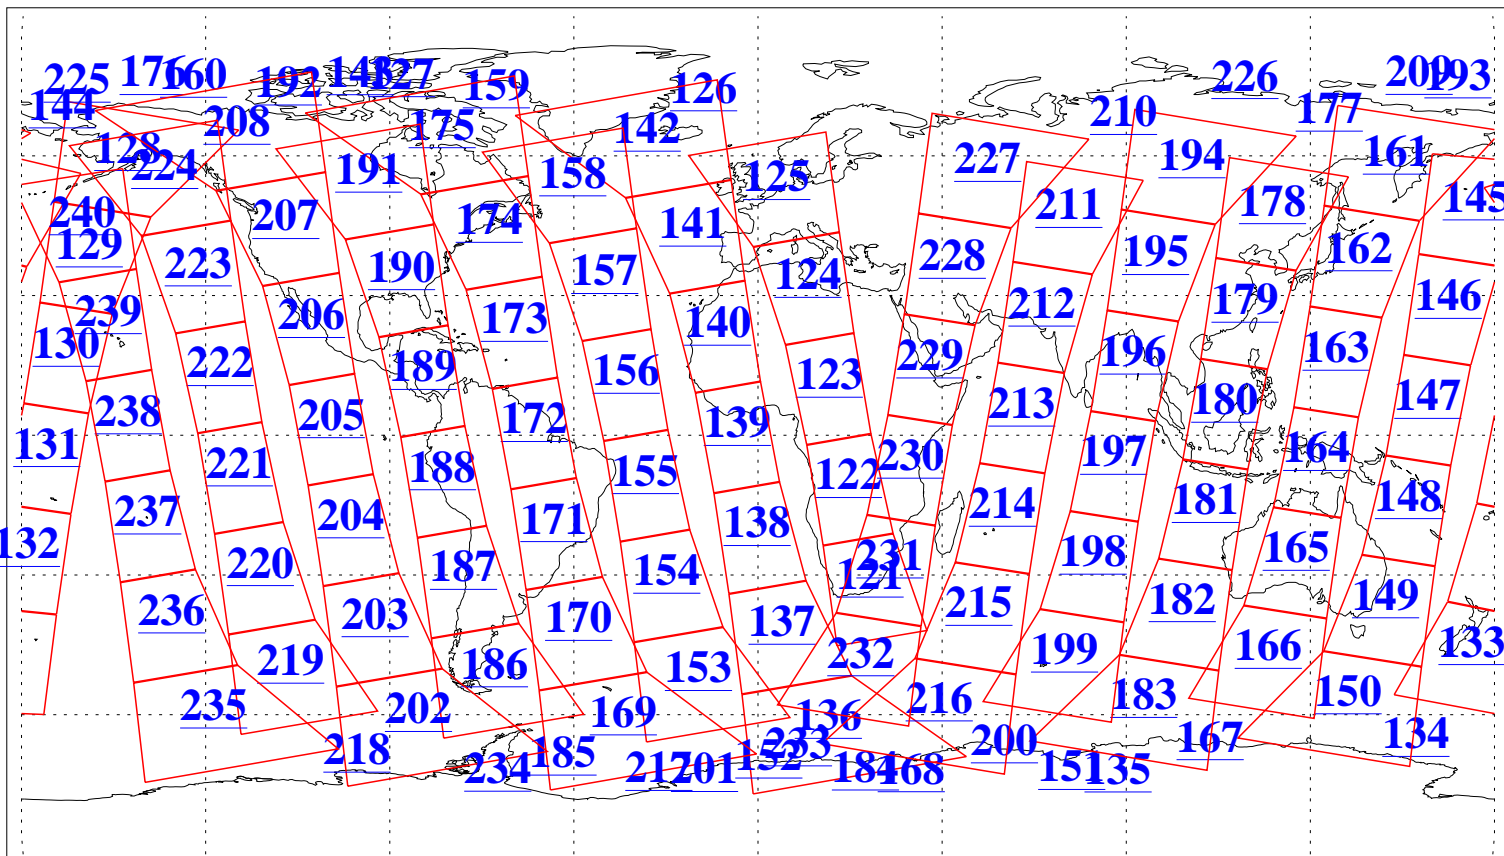

L1B Availability
AMSU Granules: 240
HSB Granules: 0
AIRS Granules: 240

26 May 2013
DoY 146
Aqua Day 4040
Granules: 1 to 120

Granules: 121 to 240

Legend: AMSU Available, HSB Available, AIRS Available

L1B Availability
AMSU Granules: 240
HSB Granules: 0
AIRS Granules: 240

26 May 2013
DoY 146
Aqua Day 4040

Ascending Granules

Descending Granules

Legend: AMSU Available, HSB Available, AIRS Available

L1B Availability
 AMSU Granules: 240
 HSB Granules: 0
 AIRS Granules: 240

26 May 2013
 DoY 146
 Aqua Day 4040

Northern Hemisphere Granules

Southern Hemisphere Granules

Legend: AMSU Available, HSB Available, AIRS Available