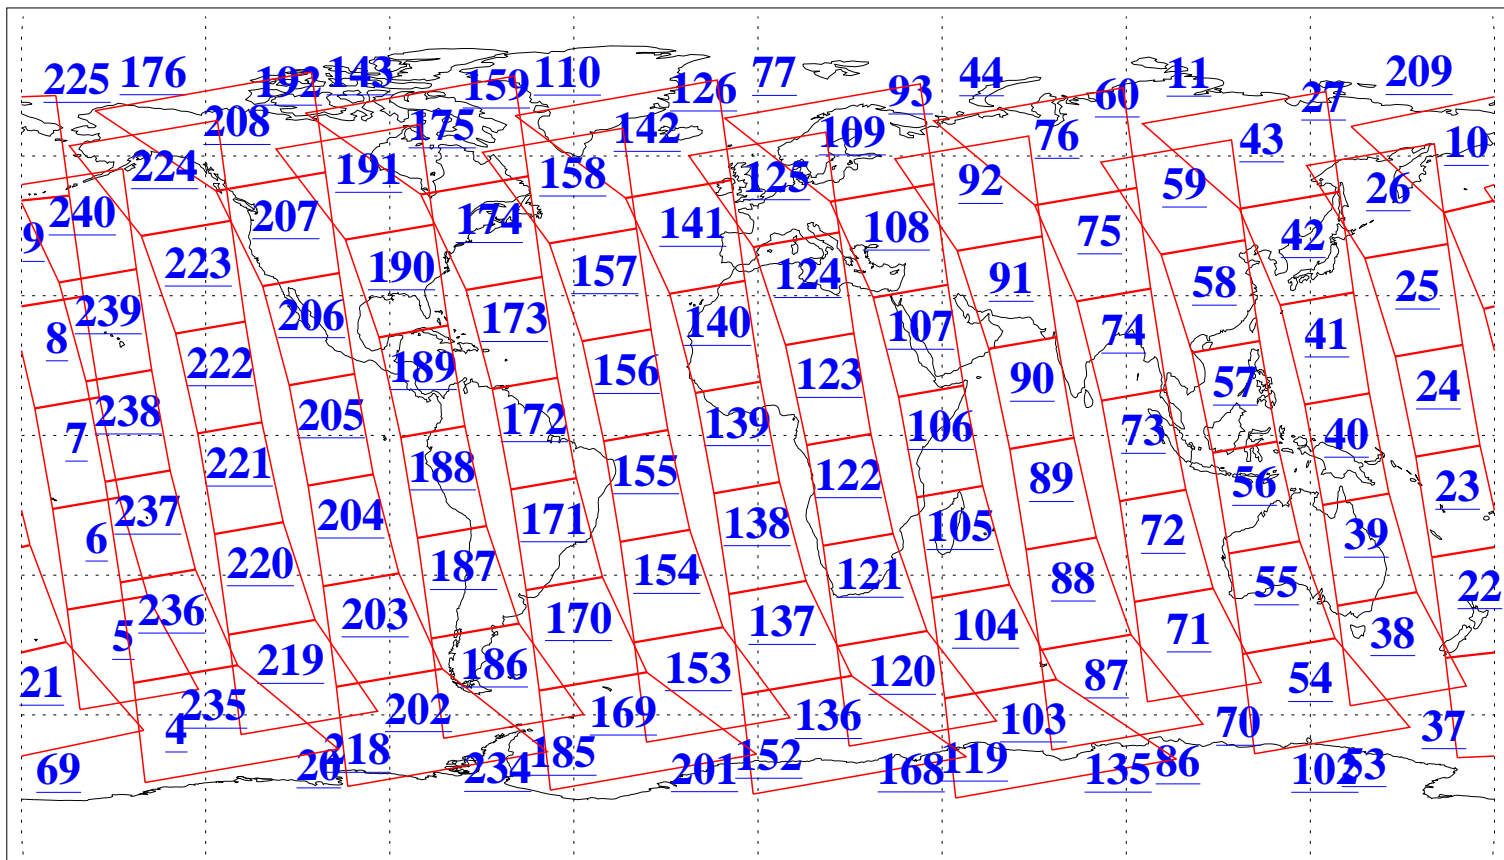

L1B Availability
AMSU Granules: 240
HSB Granules: 0
AIRS Granules: 240

26 May 2013
DoY 146
Aqua Day 4040
Granules: 1 to 120

Granules: 121 to 240

Legend: AMSU Available, HSB Available, AIRS Available

L1B Availability
AMSU Granules: 240
HSB Granules: 0
AIRS Granules: 240

26 May 2013
DoY 146
Aqua Day 4040

Ascending Granules

Descending Granules

Legend: AMSU Available, HSB Available, AIRS Available

L1B Availability
 AMSU Granules: 240
 HSB Granules: 0
 AIRS Granules: 240

26 May 2013
 DoY 146
 Aqua Day 4040

Northern Hemisphere Granules

Southern Hemisphere Granules

Legend: AMSU Available, HSB Available, AIRS Available