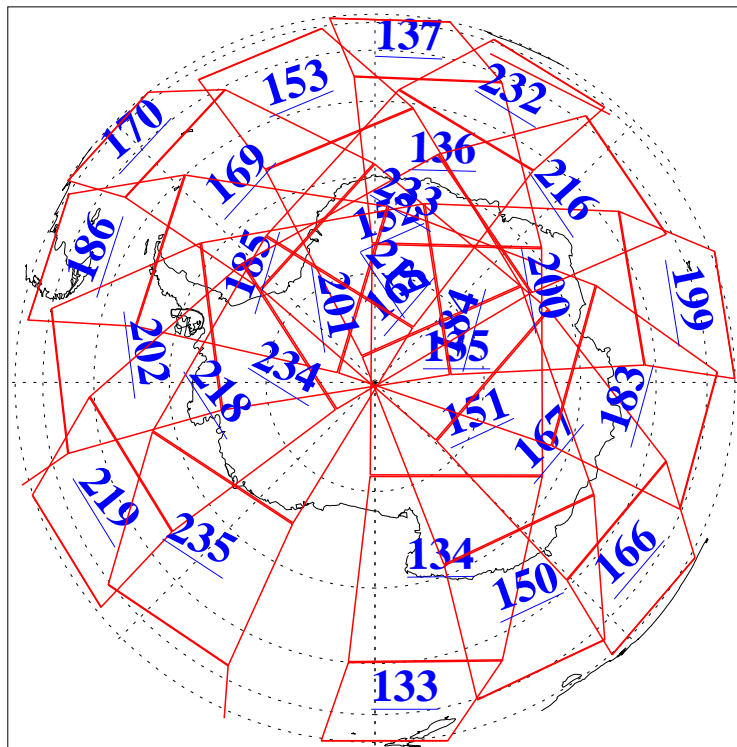

26 May 2013
DoY 146
Aqua Day 4040

Ascending Granules

Descending Granules

Legend: AMSU Available, HSB Available, AIRS Available

L1B Availability
 AMSU Granules: 240
 HSB Granules: 0
 AIRS Granules: 240

26 May 2013
 DoY 146
 Aqua Day 4040

Northern Hemisphere Granules

Southern Hemisphere Granules

Legend: AMSU Available, HSB Available, AIRS Available