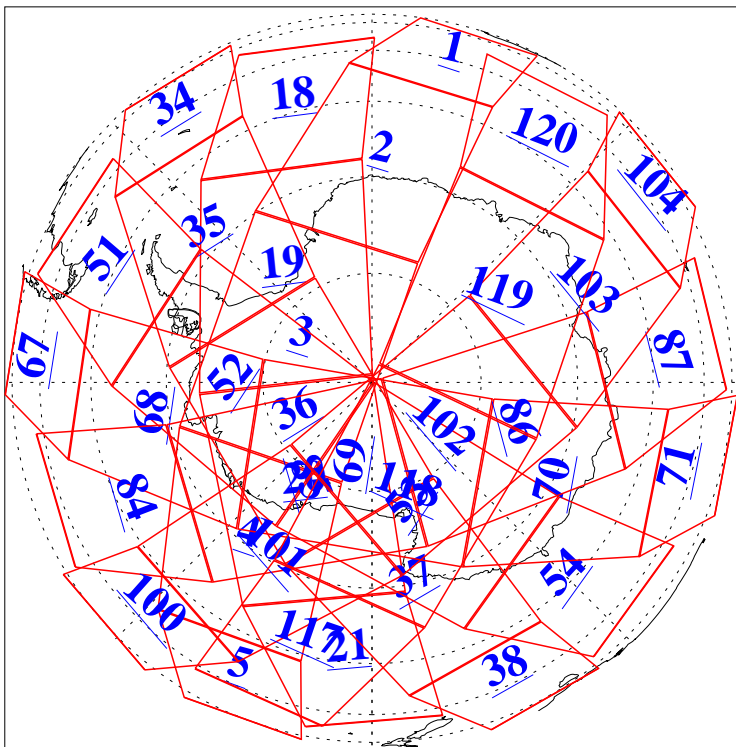

L1B Availability
AMSU Granules: 240
HSB Granules: 0
AIRS Granules: 240

26 May 2013
DoY 146
Aqua Day 4040
Granules: 1 to 120

Granules: 121 to 240

Legend: AMSU Available, HSB Available, AIRS Available

L1B Availability
AMSU Granules: 240
HSB Granules: 0
AIRS Granules: 240

26 May 2013
DoY 146
Aqua Day 4040

Ascending Granules

Descending Granules

Legend: AMSU Available, HSB Available, AIRS Available

L1B Availability
 AMSU Granules: 240
 HSB Granules: 0
 AIRS Granules: 240

26 May 2013
 DoY 146
 Aqua Day 4040

Northern Hemisphere Granules

Southern Hemisphere Granules

Legend: AMSU Available, HSB Available, AIRS Available