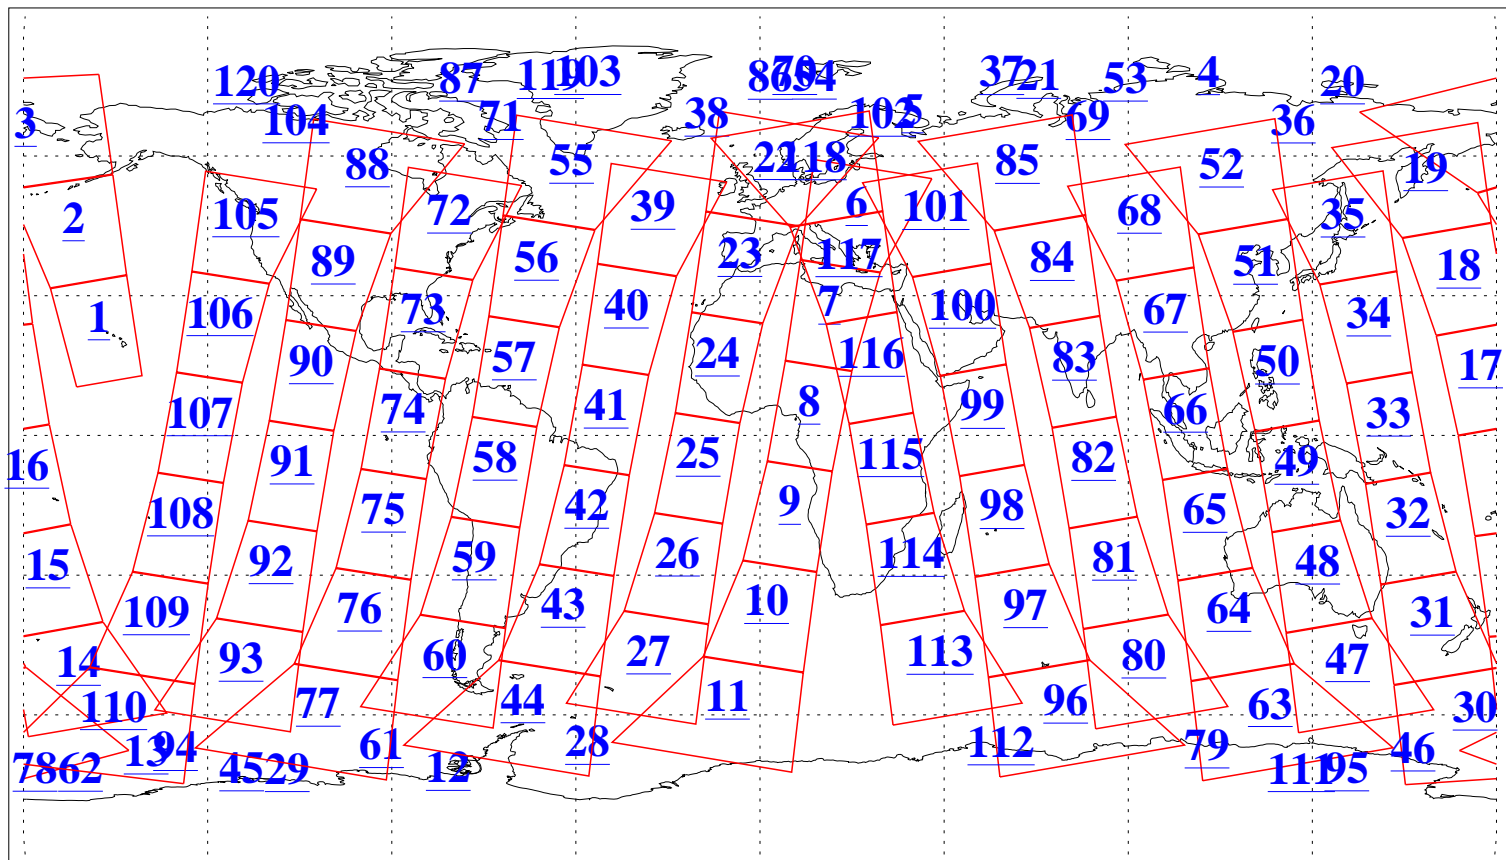

L1B Availability  
AMSU Granules: 240  
HSB Granules: 0  
AIRS Granules: 240

25 May 2013  
DoY 145  
Aqua Day 4039  
Granules: 1 to 120

Granules: 121 to 240

Legend: AMSU Available, HSB Available, AIRS Available

L1B Availability  
AMSU Granules: 240  
HSB Granules: 0  
AIRS Granules: 240

25 May 2013  
DoY 145  
Aqua Day 4039

Ascending Granules

Descending Granules

Legend: AMSU Available, HSB Available, AIRS Available

L1B Availability  
 AMSU Granules: 240  
 HSB Granules: 0  
 AIRS Granules: 240

25 May 2013  
 DoY 145  
 Aqua Day 4039

Northern Hemisphere Granules

Southern Hemisphere Granules

Legend: AMSU Available, *HSB Available*, **AIRS Available**