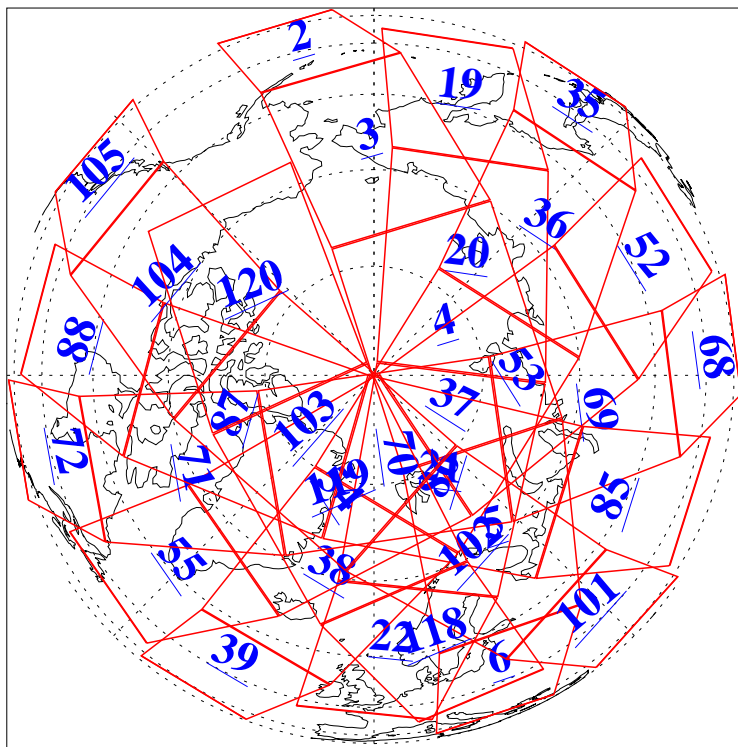

L1B Availability  
AMSU Granules: 240  
HSB Granules: 0  
AIRS Granules: 240

25 May 2013  
DoY 145  
Aqua Day 4039  
Granules: 1 to 120

Granules: 121 to 240

Legend: AMSU Available, HSB Available, AIRS Available

L1B Availability  
AMSU Granules: 240  
HSB Granules: 0  
AIRS Granules: 240

25 May 2013  
DoY 145  
Aqua Day 4039

Ascending Granules

Descending Granules

Legend: AMSU Available, HSB Available, AIRS Available

L1B Availability  
 AMSU Granules: 240  
 HSB Granules: 0  
 AIRS Granules: 240

25 May 2013  
 DoY 145  
 Aqua Day 4039

Northern Hemisphere Granules

Southern Hemisphere Granules

Legend: AMSU Available, *HSB Available*, **AIRS Available**