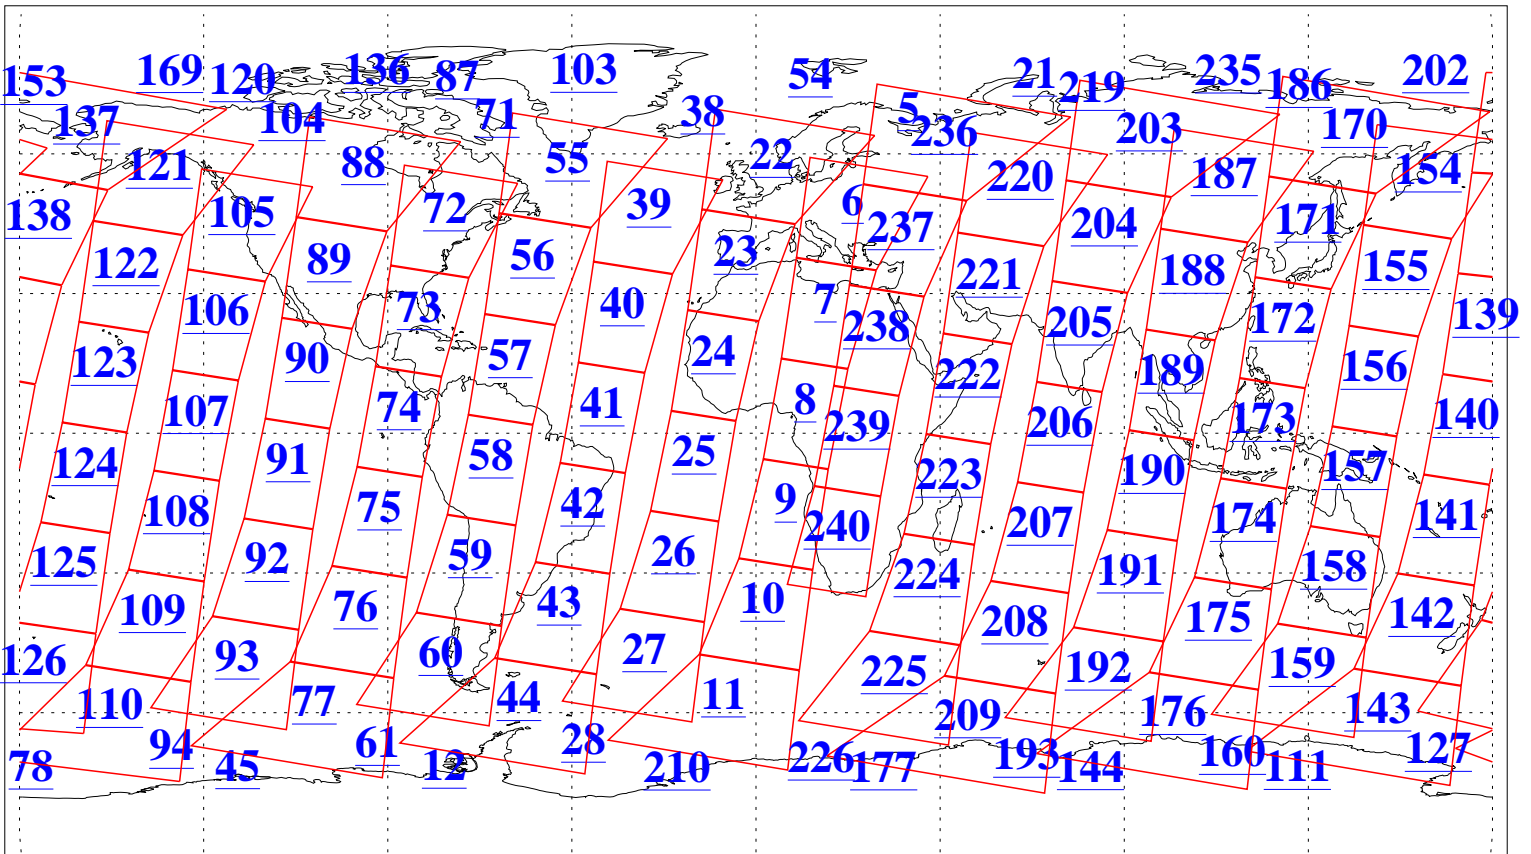

L1B Availability  
AMSU Granules: 240  
HSB Granules: 0  
AIRS Granules: 240

25 May 2013  
DoY 145  
Aqua Day 4039  
Granules: 1 to 120

Granules: 121 to 240

Legend: AMSU Available, HSB Available, AIRS Available

L1B Availability  
AMSU Granules: 240  
HSB Granules: 0  
AIRS Granules: 240

25 May 2013  
DoY 145  
Aqua Day 4039

Ascending Granules

Descending Granules

Legend: AMSU Available, HSB Available, AIRS Available

L1B Availability  
 AMSU Granules: 240  
 HSB Granules: 0  
 AIRS Granules: 240

25 May 2013  
 DoY 145  
 Aqua Day 4039

Northern Hemisphere Granules

Southern Hemisphere Granules

Legend: AMSU Available, *HSB Available*, **AIRS Available**