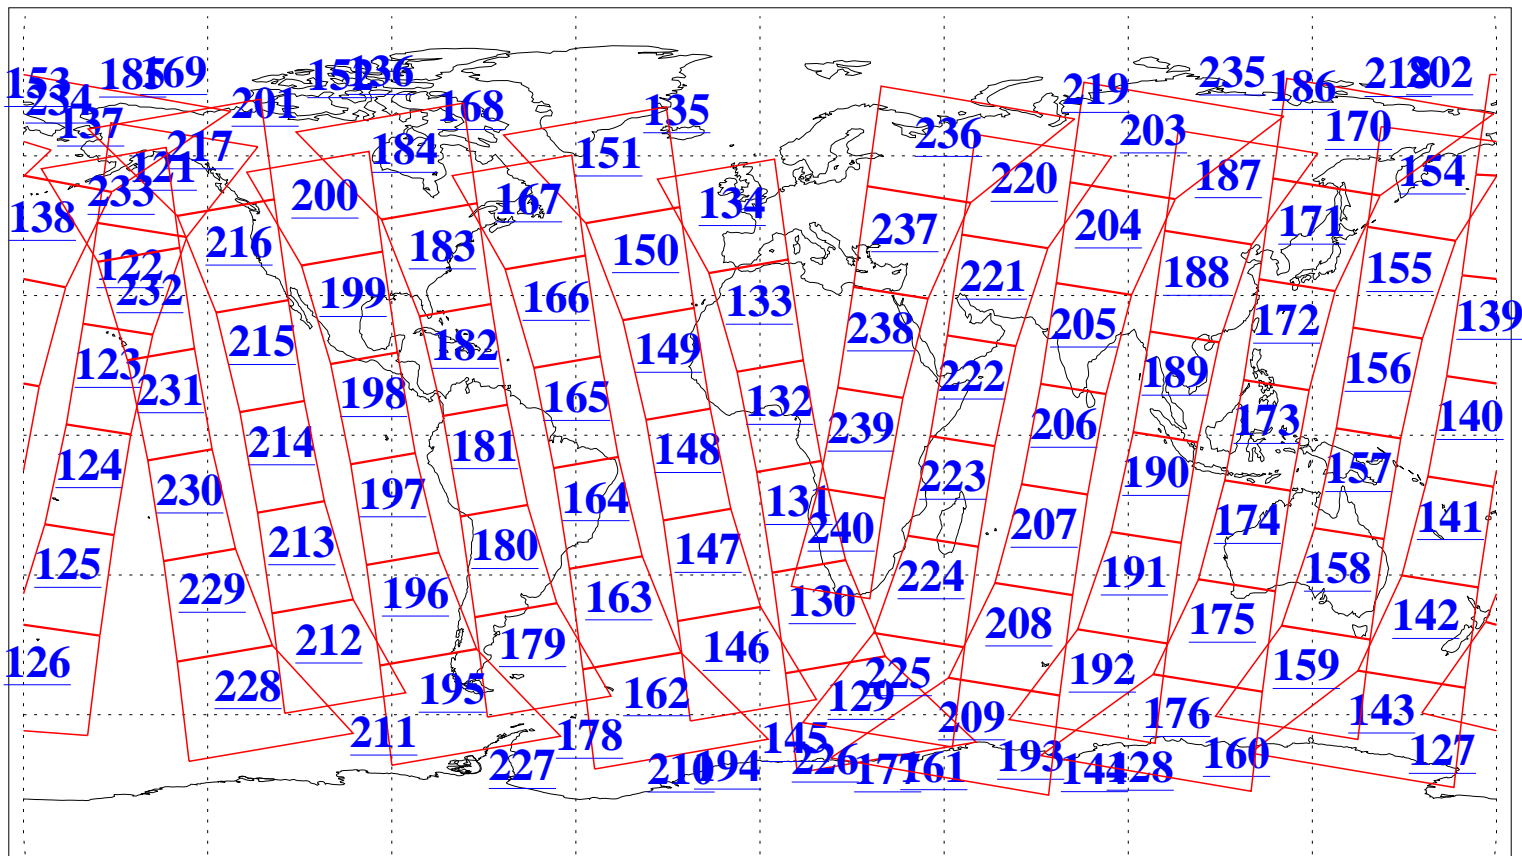

L1B Availability  
AMSU Granules: 240  
HSB Granules: 0  
AIRS Granules: 240

25 May 2013  
DoY 145  
Aqua Day 4039  
Granules: 1 to 120

Granules: 121 to 240

Legend: AMSU Available, HSB Available, AIRS Available

L1B Availability  
AMSU Granules: 240  
HSB Granules: 0  
AIRS Granules: 240

25 May 2013  
DoY 145  
Aqua Day 4039

Ascending Granules

Descending Granules

Legend: AMSU Available, HSB Available, AIRS Available

L1B Availability  
 AMSU Granules: 240  
 HSB Granules: 0  
 AIRS Granules: 240

25 May 2013  
 DoY 145  
 Aqua Day 4039

Northern Hemisphere Granules

Southern Hemisphere Granules

Legend: AMSU Available, *HSB Available*, **AIRS Available**