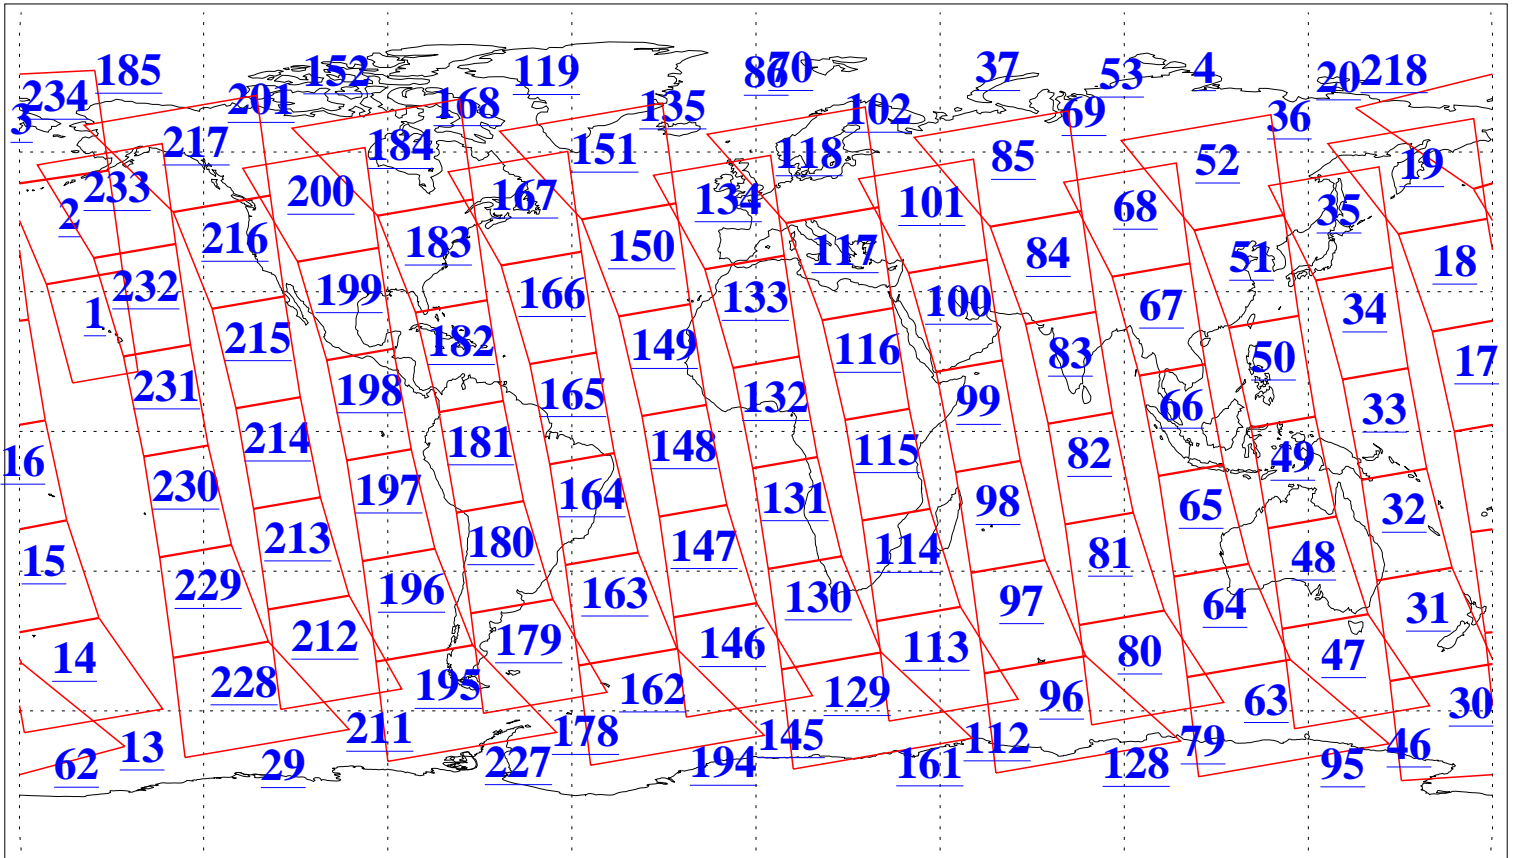

L1B Availability  
AMSU Granules: 240  
HSB Granules: 0  
AIRS Granules: 240

25 May 2013  
DoY 145  
Aqua Day 4039  
Granules: 1 to 120

Granules: 121 to 240

Legend: AMSU Available, HSB Available, AIRS Available

L1B Availability  
AMSU Granules: 240  
HSB Granules: 0  
AIRS Granules: 240

25 May 2013  
DoY 145  
Aqua Day 4039

Ascending Granules

Descending Granules

Legend: AMSU Available, HSB Available, AIRS Available

L1B Availability  
 AMSU Granules: 240  
 HSB Granules: 0  
 AIRS Granules: 240

25 May 2013  
 DoY 145  
 Aqua Day 4039

Northern Hemisphere Granules

Southern Hemisphere Granules

Legend: AMSU Available, *HSB Available*, **AIRS Available**