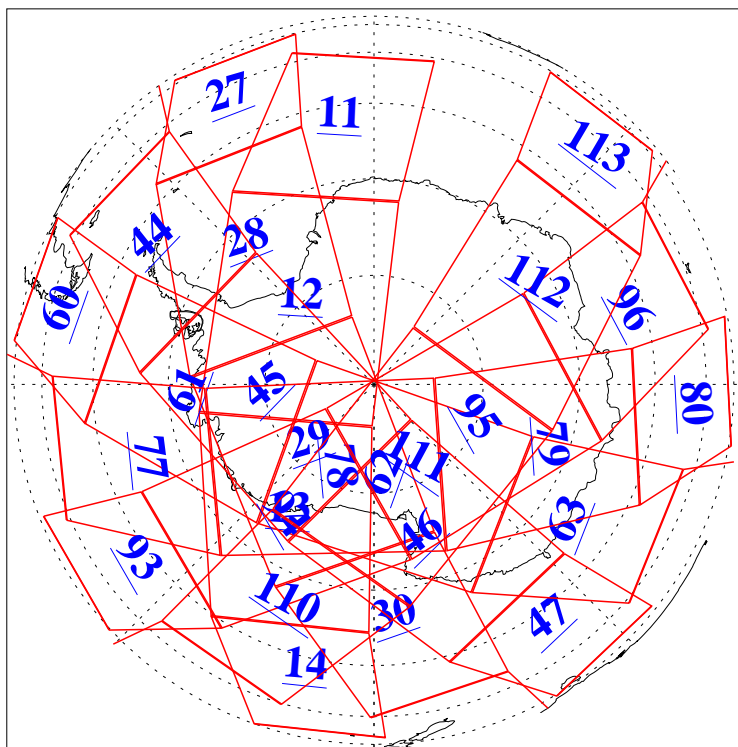

L1B Availability  
AMSU Granules: 240  
HSB Granules: 0  
AIRS Granules: 240

25 May 2013  
DoY 145  
Aqua Day 4039  
Granules: 1 to 120

Granules: 121 to 240

Legend: AMSU Available, HSB Available, AIRS Available

L1B Availability  
AMSU Granules: 240  
HSB Granules: 0  
AIRS Granules: 240

25 May 2013  
DoY 145  
Aqua Day 4039

Ascending Granules

Descending Granules

Legend: AMSU Available, HSB Available, AIRS Available

L1B Availability  
 AMSU Granules: 240  
 HSB Granules: 0  
 AIRS Granules: 240

25 May 2013  
 DoY 145  
 Aqua Day 4039

Northern Hemisphere Granules

Southern Hemisphere Granules

Legend: AMSU Available, *HSB Available*, **AIRS Available**