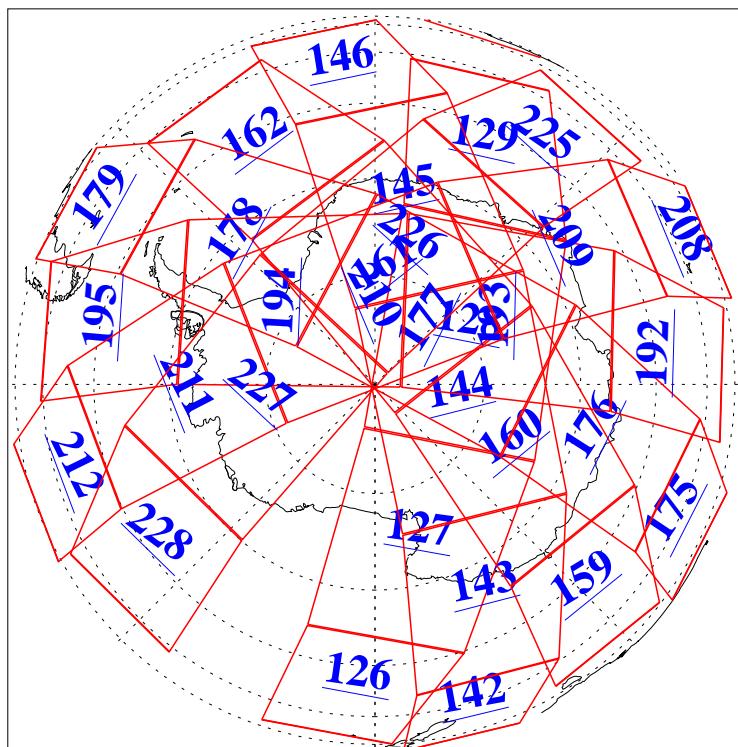

L1B Availability  
AMSU Granules: 240  
HSB Granules: 0  
AIRS Granules: 240

25 May 2013  
DoY 145  
Aqua Day 4039  
Granules: 1 to 120

Granules: 121 to 240

Legend: AMSU Available, HSB Available, AIRS Available

L1B Availability  
AMSU Granules: 240  
HSB Granules: 0  
AIRS Granules: 240

25 May 2013  
DoY 145  
Aqua Day 4039

Ascending Granules

Descending Granules

Legend: AMSU Available, HSB Available, AIRS Available

L1B Availability  
 AMSU Granules: 240  
 HSB Granules: 0  
 AIRS Granules: 240

25 May 2013  
 DoY 145  
 Aqua Day 4039

Northern Hemisphere Granules

Southern Hemisphere Granules

Legend: AMSU Available, *HSB Available*, **AIRS Available**