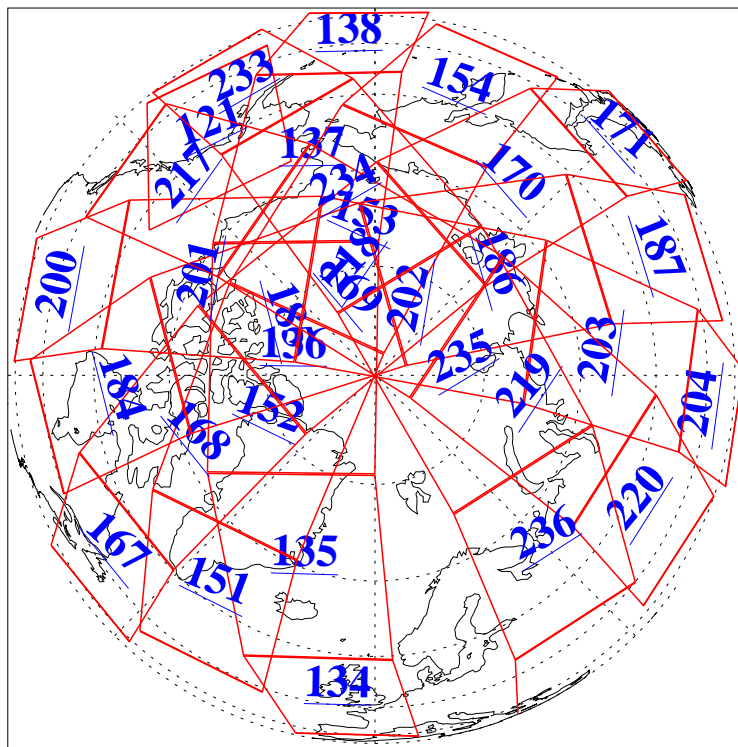

L1B Availability  
AMSU Granules: 240  
HSB Granules: 0  
AIRS Granules: 240

25 May 2013  
DoY 145  
Aqua Day 4039

Ascending Granules

Descending Granules

Legend: AMSU Available, HSB Available, AIRS Available

L1B Availability  
 AMSU Granules: 240  
 HSB Granules: 0  
 AIRS Granules: 240

25 May 2013  
 DoY 145  
 Aqua Day 4039

Northern Hemisphere Granules

Southern Hemisphere Granules

Legend: AMSU Available, *HSB Available*, **AIRS Available**