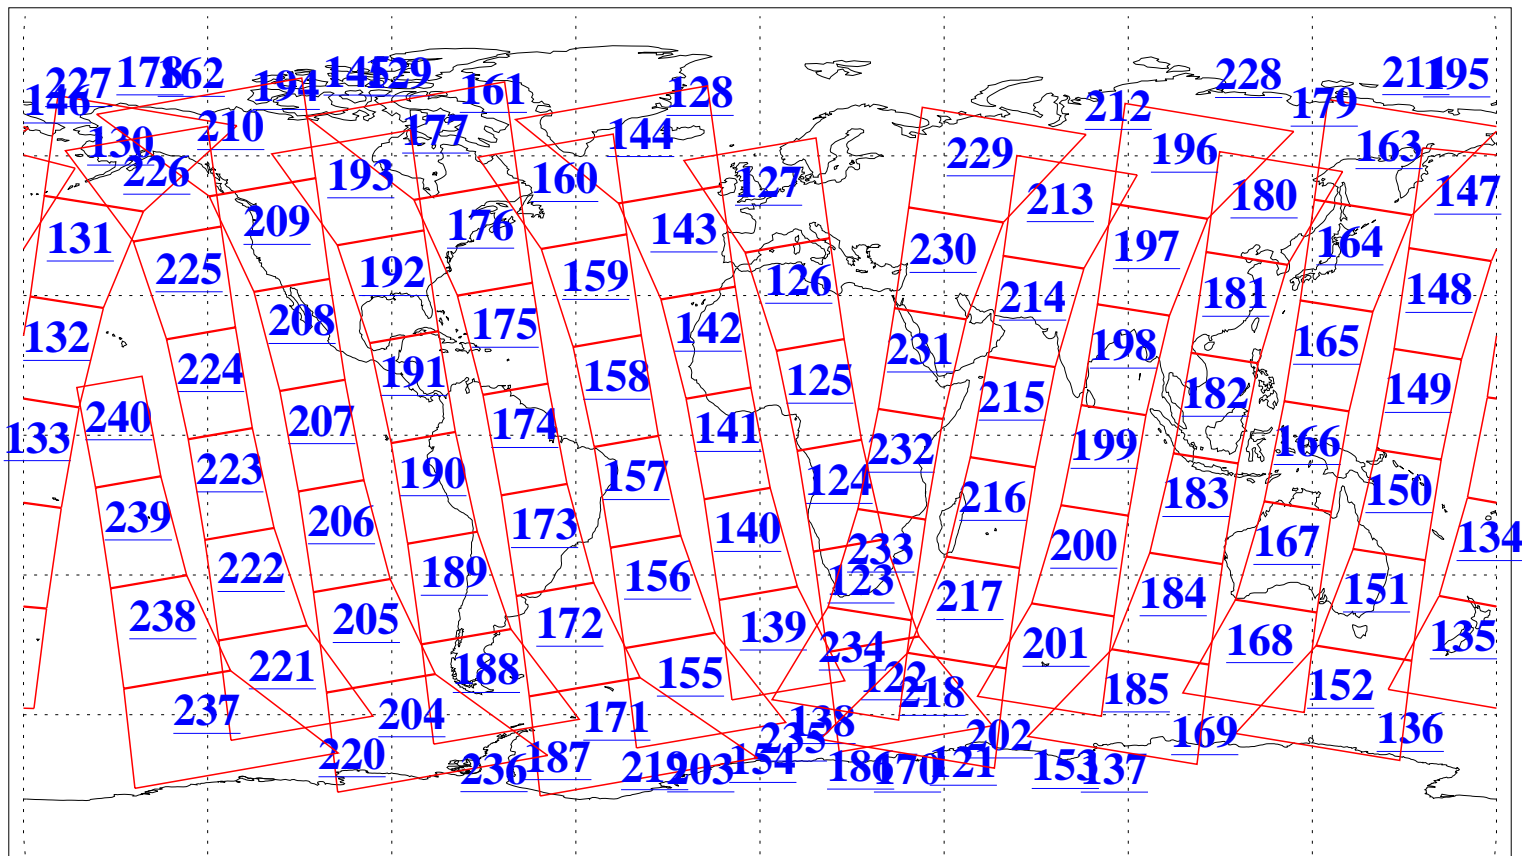

L1B Availability
AMSU Granules: 240
HSB Granules: 0
AIRS Granules: 240

24 May 2013
DoY 144
Aqua Day 4038
Granules: 1 to 120

Granules: 121 to 240

Legend: AMSU Available, HSB Available, AIRS Available

L1B Availability
AMSU Granules: 240
HSB Granules: 0
AIRS Granules: 240

24 May 2013
DoY 144
Aqua Day 4038

Ascending Granules

Descending Granules

Legend: AMSU Available, HSB Available, AIRS Available

L1B Availability
 AMSU Granules: 240
 HSB Granules: 0
 AIRS Granules: 240

24 May 2013
 DoY 144
 Aqua Day 4038

Northern Hemisphere Granules

Southern Hemisphere Granules

Legend: AMSU Available, ~~HSB Available~~, AIRS Available