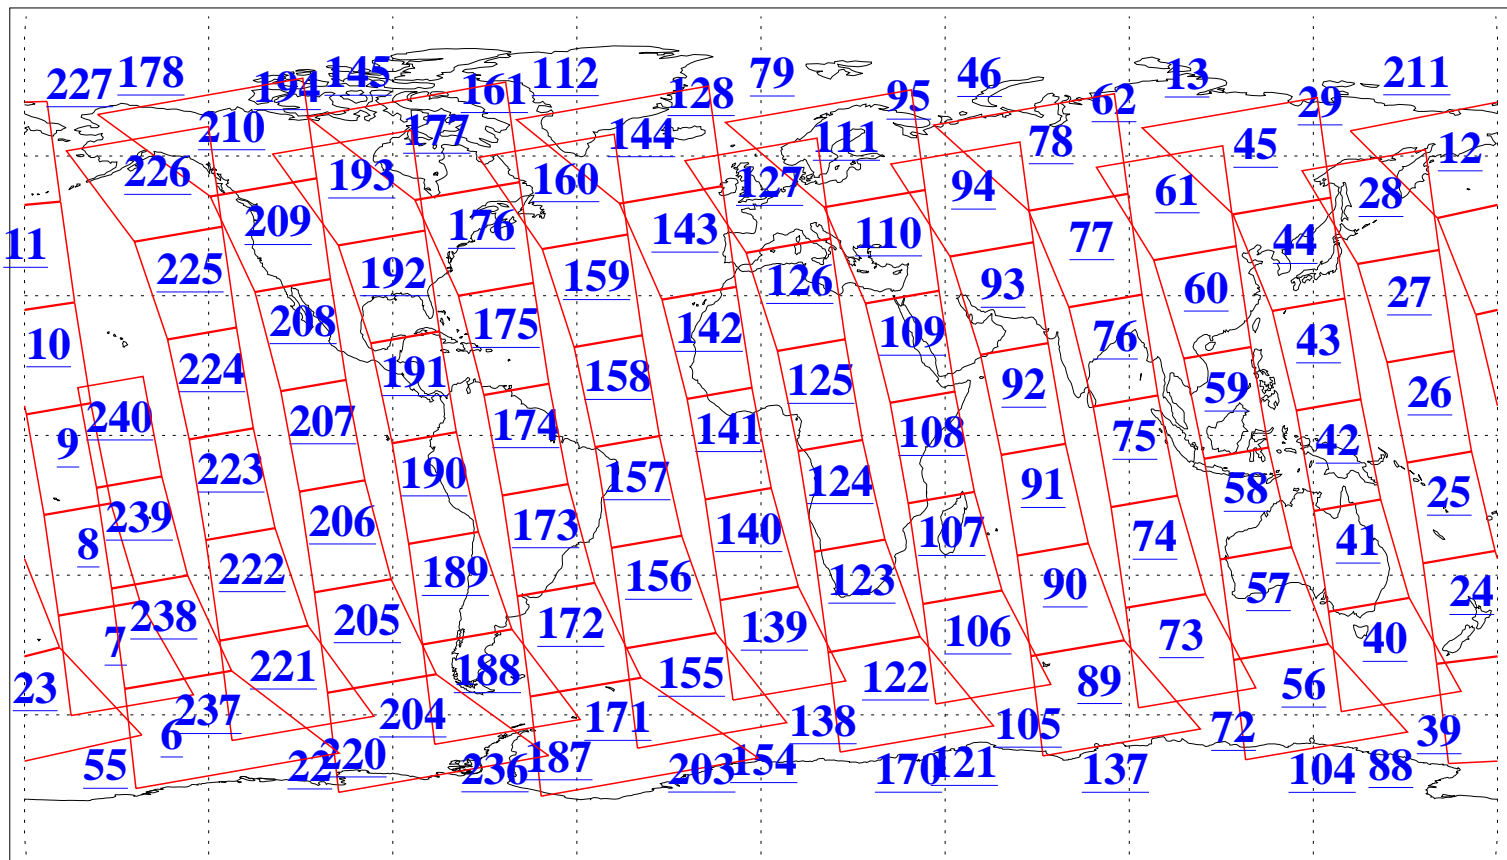

L1B Availability
AMSU Granules: 240
HSB Granules: 0
AIRS Granules: 240

24 May 2013
DoY 144
Aqua Day 4038
Granules: 1 to 120

Granules: 121 to 240

Legend: AMSU Available, HSB Available, AIRS Available

L1B Availability
AMSU Granules: 240
HSB Granules: 0
AIRS Granules: 240

24 May 2013
DoY 144
Aqua Day 4038

Ascending Granules

Descending Granules

Legend: AMSU Available, HSB Available, AIRS Available

L1B Availability
 AMSU Granules: 240
 HSB Granules: 0
 AIRS Granules: 240

24 May 2013
 DoY 144
 Aqua Day 4038

Northern Hemisphere Granules

Southern Hemisphere Granules

Legend: AMSU Available, ~~HSB Available~~, AIRS Available