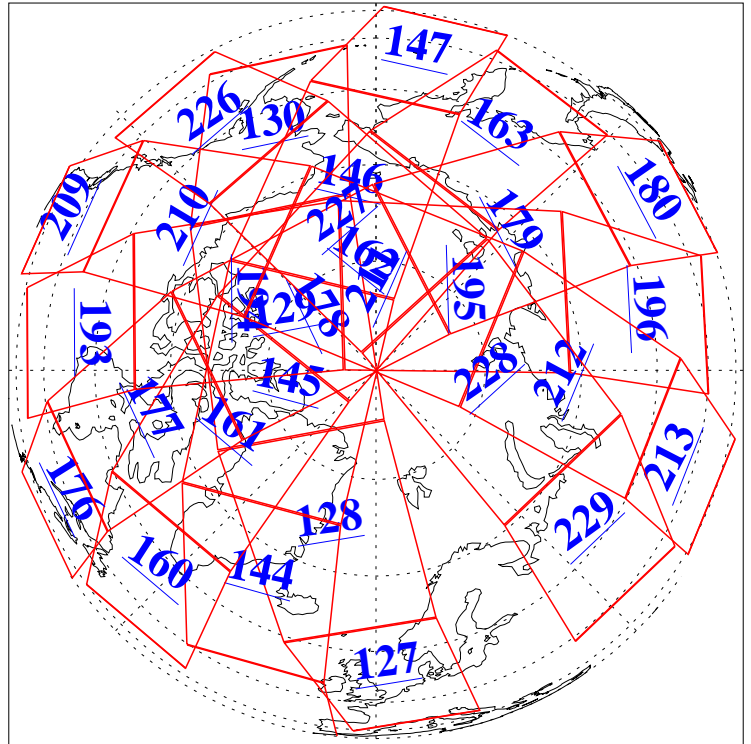

L1B Availability
AMSU Granules: 240
HSB Granules: 0
AIRS Granules: 240

24 May 2013
DoY 144
Aqua Day 4038
Granules: 1 to 120

Granules: 121 to 240

Legend: AMSU Available, HSB Available, AIRS Available

L1B Availability
AMSU Granules: 240
HSB Granules: 0
AIRS Granules: 240

24 May 2013
DoY 144
Aqua Day 4038

Ascending Granules

Descending Granules

Legend: AMSU Available, HSB Available, AIRS Available

L1B Availability
 AMSU Granules: 240
 HSB Granules: 0
 AIRS Granules: 240

24 May 2013
 DoY 144
 Aqua Day 4038

Northern Hemisphere Granules

Southern Hemisphere Granules

Legend: AMSU Available, ~~HSB Available~~, AIRS Available