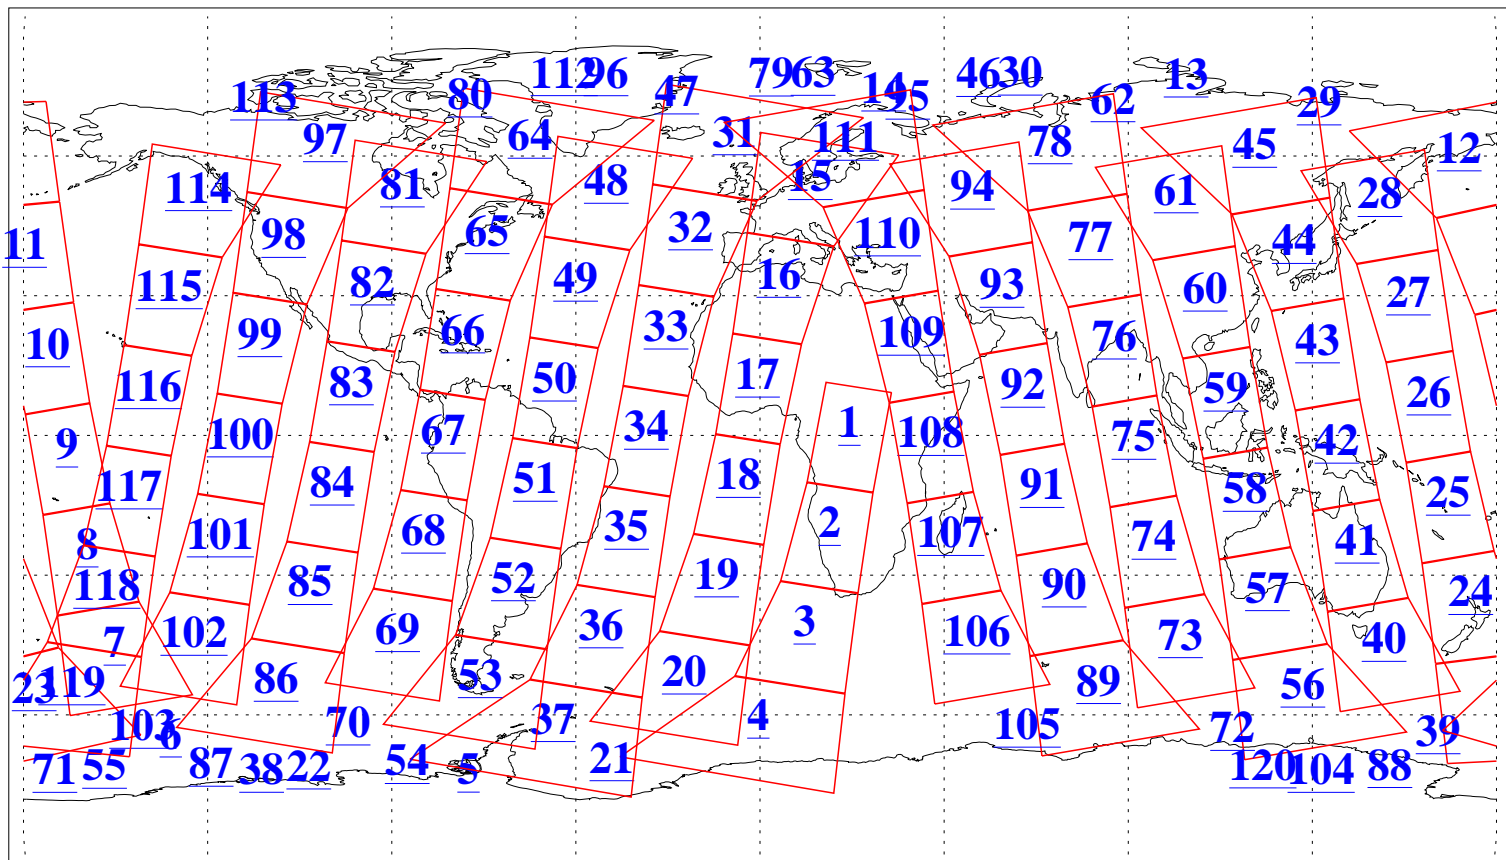

L1B Availability
AMSU Granules: 240
HSB Granules: 0
AIRS Granules: 240

24 May 2013
DoY 144
Aqua Day 4038
Granules: 1 to 120

Granules: 121 to 240

Legend: AMSU Available, HSB Available, AIRS Available

L1B Availability
AMSU Granules: 240
HSB Granules: 0
AIRS Granules: 240

24 May 2013
DoY 144
Aqua Day 4038

Ascending Granules

Descending Granules

Legend: AMSU Available, HSB Available, AIRS Available

L1B Availability
 AMSU Granules: 240
 HSB Granules: 0
 AIRS Granules: 240

24 May 2013
 DoY 144
 Aqua Day 4038

Northern Hemisphere Granules

Southern Hemisphere Granules

Legend: AMSU Available, ~~HSB Available~~, AIRS Available