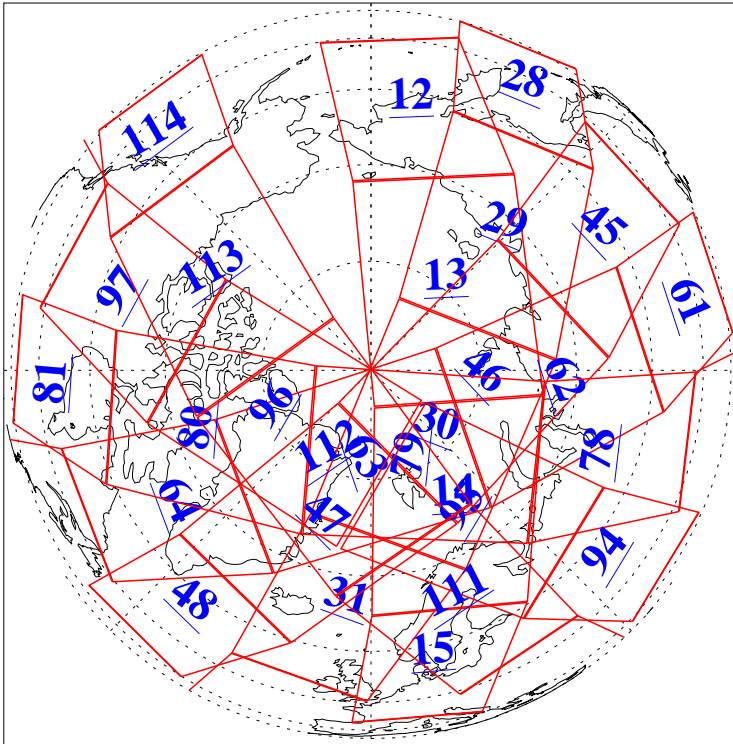

L1B Availability
AMSU Granules: 240
HSB Granules: 0
AIRS Granules: 240

24 May 2013
DoY 144
Aqua Day 4038
Granules: 1 to 120

Granules: 121 to 240

Legend: AMSU Available, HSB Available, AIRS Available

L1B Availability
AMSU Granules: 240
HSB Granules: 0
AIRS Granules: 240

24 May 2013
DoY 144
Aqua Day 4038

Ascending Granules

Descending Granules

Legend: AMSU Available, HSB Available, AIRS Available

L1B Availability
 AMSU Granules: 240
 HSB Granules: 0
 AIRS Granules: 240

24 May 2013
 DoY 144
 Aqua Day 4038

Northern Hemisphere Granules

Southern Hemisphere Granules

Legend: AMSU Available, ~~HSB Available~~, AIRS Available