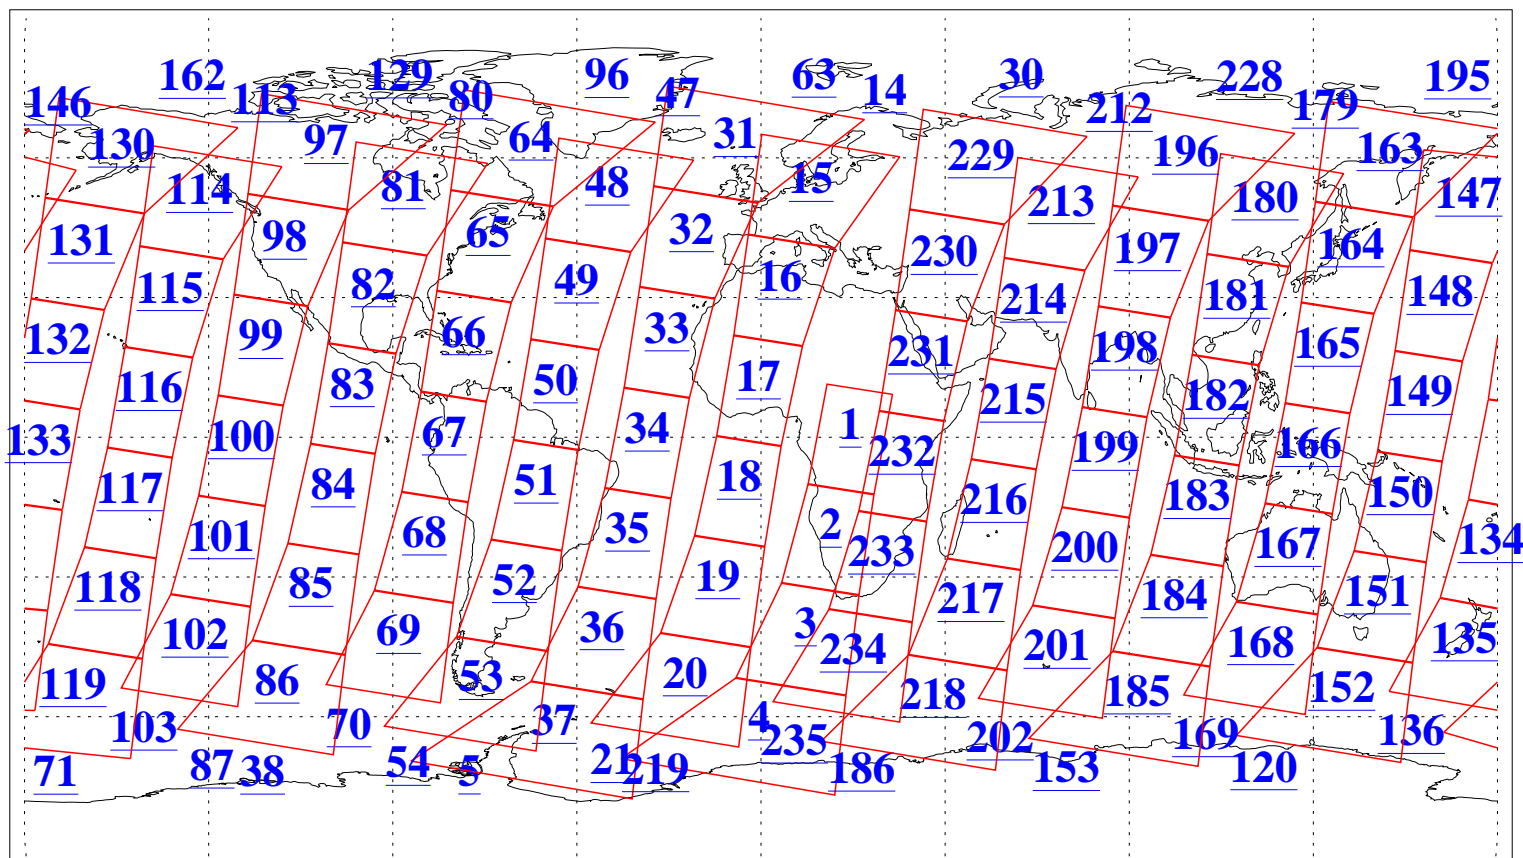

L1B Availability
AMSU Granules: 240
HSB Granules: 0
AIRS Granules: 240

24 May 2013
DoY 144
Aqua Day 4038
Granules: 1 to 120

Granules: 121 to 240

Legend: AMSU Available, HSB Available, AIRS Available

L1B Availability
AMSU Granules: 240
HSB Granules: 0
AIRS Granules: 240

24 May 2013
DoY 144
Aqua Day 4038

Ascending Granules

Descending Granules

Legend: AMSU Available, HSB Available, AIRS Available

L1B Availability
 AMSU Granules: 240
 HSB Granules: 0
 AIRS Granules: 240

24 May 2013
 DoY 144
 Aqua Day 4038