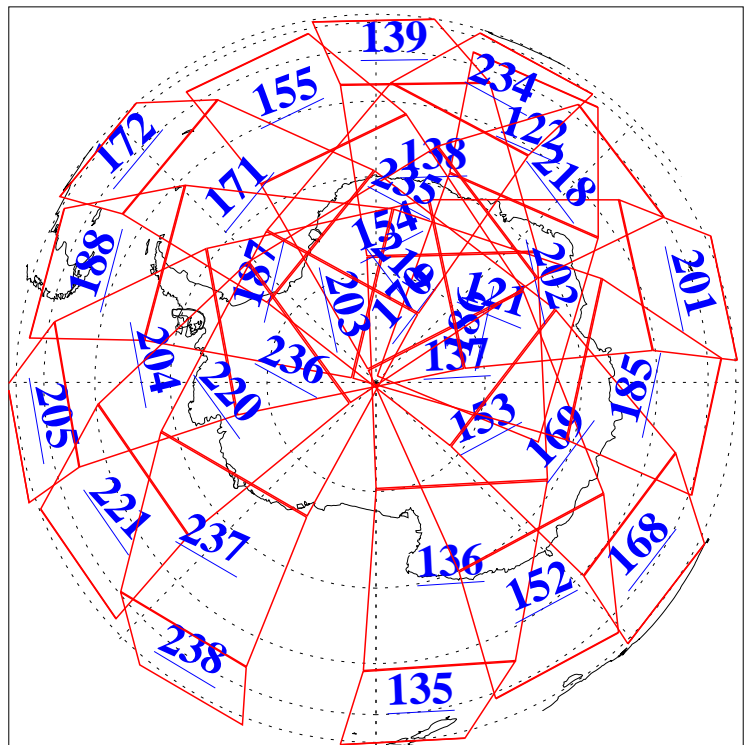

L1B Availability
AMSU Granules: 240
HSB Granules: 0
AIRS Granules: 240

24 May 2013
DoY 144
Aqua Day 4038
Granules: 1 to 120

Granules: 121 to 240

Legend: AMSU Available, HSB Available, AIRS Available

L1B Availability
AMSU Granules: 240
HSB Granules: 0
AIRS Granules: 240

24 May 2013
DoY 144
Aqua Day 4038

Ascending Granules

Descending Granules

Legend: AMSU Available, HSB Available, AIRS Available

L1B Availability
 AMSU Granules: 240
 HSB Granules: 0
 AIRS Granules: 240

24 May 2013
 DoY 144
 Aqua Day 4038

Northern Hemisphere Granules

Southern Hemisphere Granules

Legend: AMSU Available, ~~HSB Available~~, AIRS Available