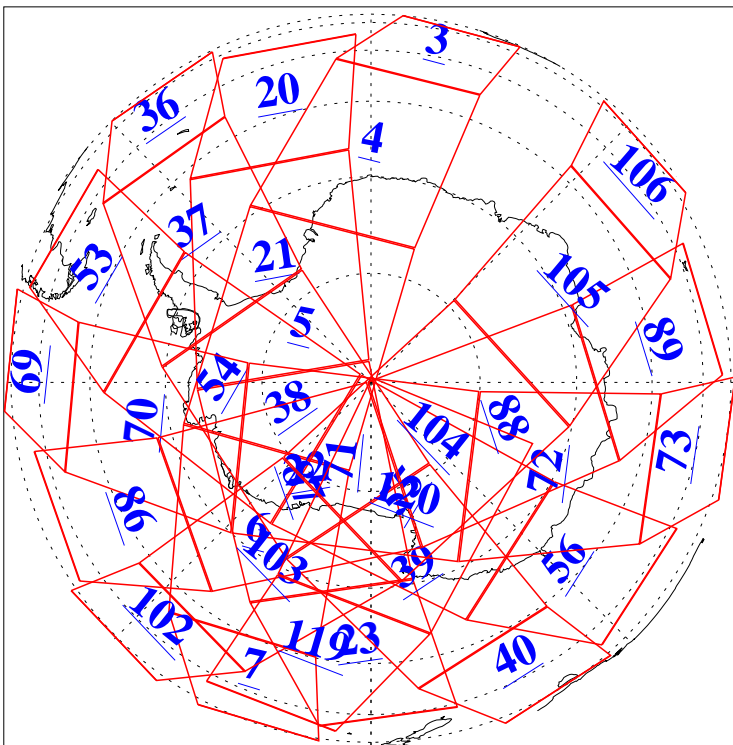

L1B Availability
AMSU Granules: 240
HSB Granules: 0
AIRS Granules: 240

24 May 2013
DoY 144
Aqua Day 4038
Granules: 1 to 120

Granules: 121 to 240

Legend: AMSU Available, HSB Available, AIRS Available

L1B Availability
AMSU Granules: 240
HSB Granules: 0
AIRS Granules: 240

24 May 2013
DoY 144
Aqua Day 4038

Ascending Granules

Descending Granules

Legend: AMSU Available, HSB Available, AIRS Available

L1B Availability
 AMSU Granules: 240
 HSB Granules: 0
 AIRS Granules: 240

24 May 2013
 DoY 144
 Aqua Day 4038

Northern Hemisphere Granules

Southern Hemisphere Granules

Legend: AMSU Available, ~~HSB Available~~, AIRS Available