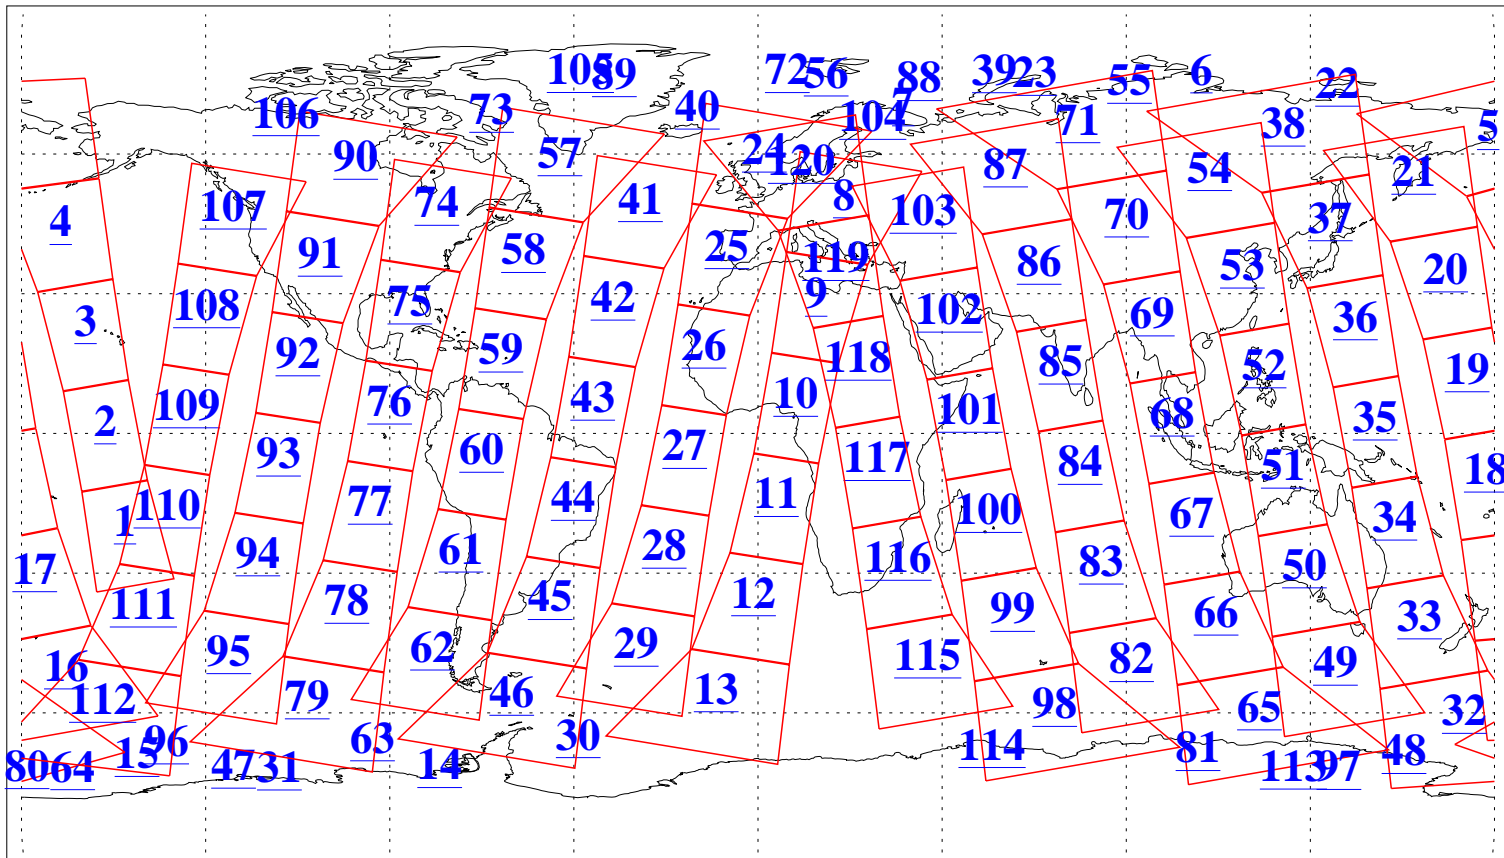

L1B Availability  
AMSU Granules: 240  
HSB Granules: 0  
AIRS Granules: 240

23 May 2013  
DoY 143  
Aqua Day 4037  
Granules: 1 to 120

Granules: 121 to 240

Legend: AMSU Available, HSB Available, AIRS Available

L1B Availability  
AMSU Granules: 240  
HSB Granules: 0  
AIRS Granules: 240

23 May 2013  
DoY 143  
Aqua Day 4037  
Ascending Granules

Descending Granules

Legend: AMSU Available, HSB Available, AIRS Available

L1B Availability  
 AMSU Granules: 240  
 HSB Granules: 0  
 AIRS Granules: 240

23 May 2013  
 DoY 143  
 Aqua Day 4037

Northern Hemisphere Granules

Southern Hemisphere Granules

Legend: AMSU Available, HSB Available, AIRS Available