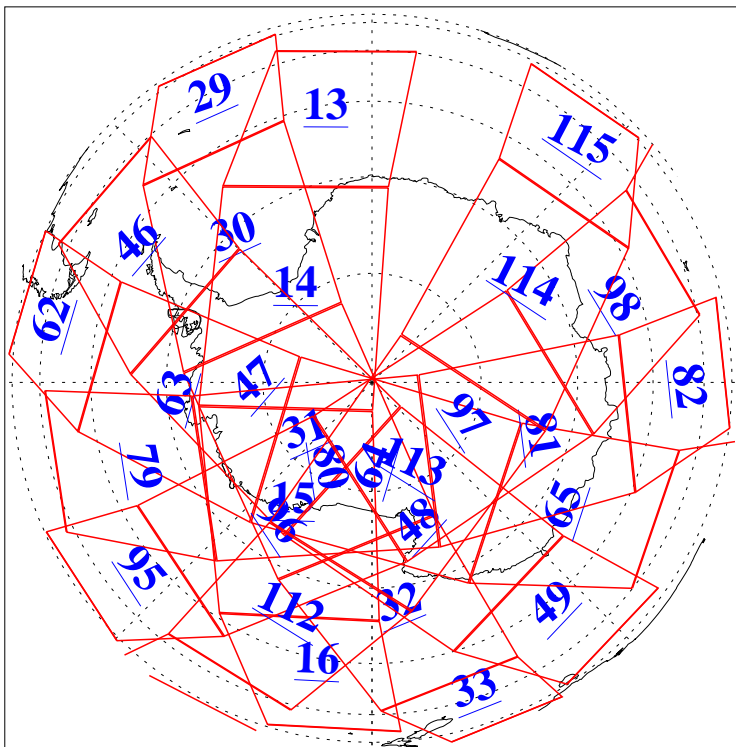

L1B Availability  
AMSU Granules: 240  
HSB Granules: 0  
AIRS Granules: 240

23 May 2013  
DoY 143  
Aqua Day 4037  
Granules: 1 to 120

Granules: 121 to 240

Legend: AMSU Available, HSB Available, AIRS Available

L1B Availability  
AMSU Granules: 240  
HSB Granules: 0  
AIRS Granules: 240

23 May 2013  
DoY 143  
Aqua Day 4037  
Ascending Granules

Descending Granules

Legend: AMSU Available, HSB Available, AIRS Available

L1B Availability  
 AMSU Granules: 240  
 HSB Granules: 0  
 AIRS Granules: 240

23 May 2013  
 DoY 143  
 Aqua Day 4037

Northern Hemisphere Granules

Southern Hemisphere Granules

Legend: AMSU Available, HSB Available, AIRS Available