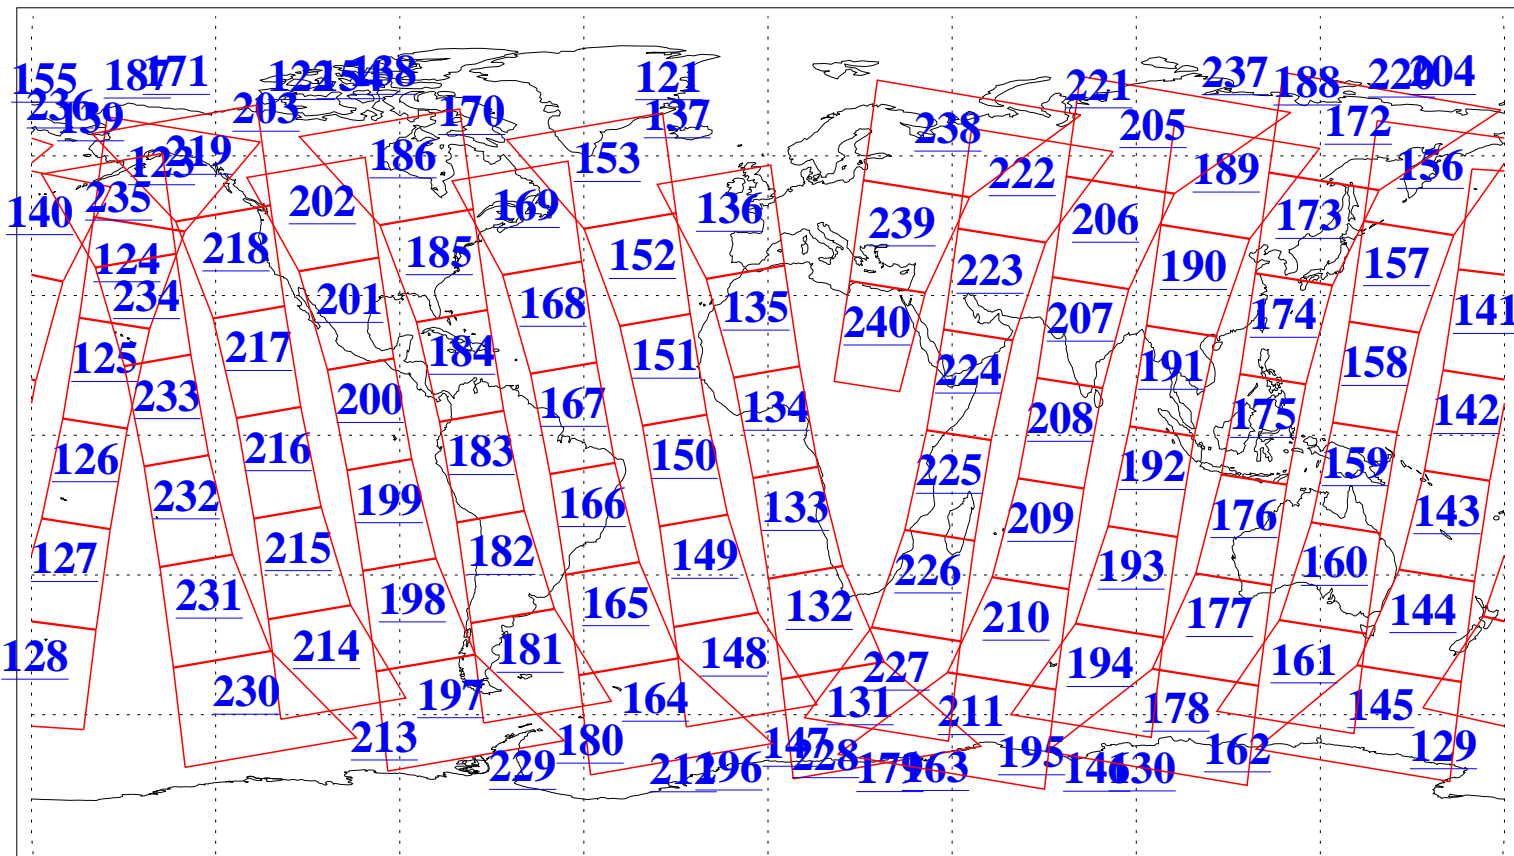

L1B Availability  
AMSU Granules: 240  
HSB Granules: 0  
AIRS Granules: 240

23 May 2013  
DoY 143  
Aqua Day 4037  
Granules: 1 to 120

Granules: 121 to 240

Legend: AMSU Available, HSB Available, AIRS Available

L1B Availability  
AMSU Granules: 240  
HSB Granules: 0  
AIRS Granules: 240

23 May 2013  
DoY 143  
Aqua Day 4037  
Ascending Granules

Descending Granules

Legend: AMSU Available, HSB Available, AIRS Available

L1B Availability  
 AMSU Granules: 240  
 HSB Granules: 0  
 AIRS Granules: 240

23 May 2013  
 DoY 143  
 Aqua Day 4037

Northern Hemisphere Granules

Southern Hemisphere Granules

Legend: AMSU Available, HSB Available, AIRS Available