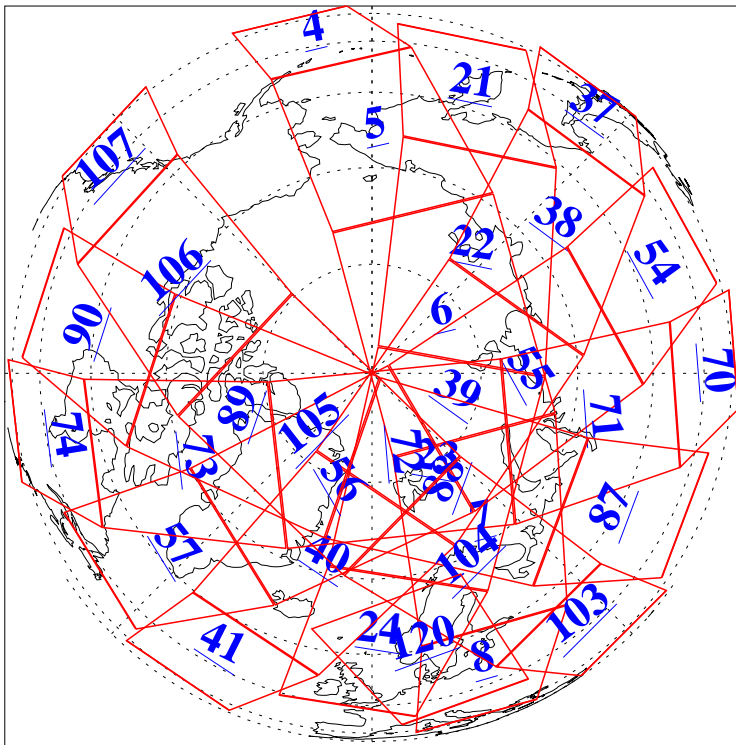

L1B Availability  
AMSU Granules: 240  
HSB Granules: 0  
AIRS Granules: 240

23 May 2013  
DoY 143  
Aqua Day 4037  
Granules: 1 to 120

Granules: 121 to 240

Legend: AMSU Available, HSB Available, AIRS Available

L1B Availability  
AMSU Granules: 240  
HSB Granules: 0  
AIRS Granules: 240

23 May 2013  
DoY 143  
Aqua Day 4037  
Ascending Granules

Descending Granules

Legend: AMSU Available, HSB Available, AIRS Available

L1B Availability  
 AMSU Granules: 240  
 HSB Granules: 0  
 AIRS Granules: 240

23 May 2013  
 DoY 143  
 Aqua Day 4037

Northern Hemisphere Granules

Southern Hemisphere Granules

Legend: AMSU Available, HSB Available, AIRS Available