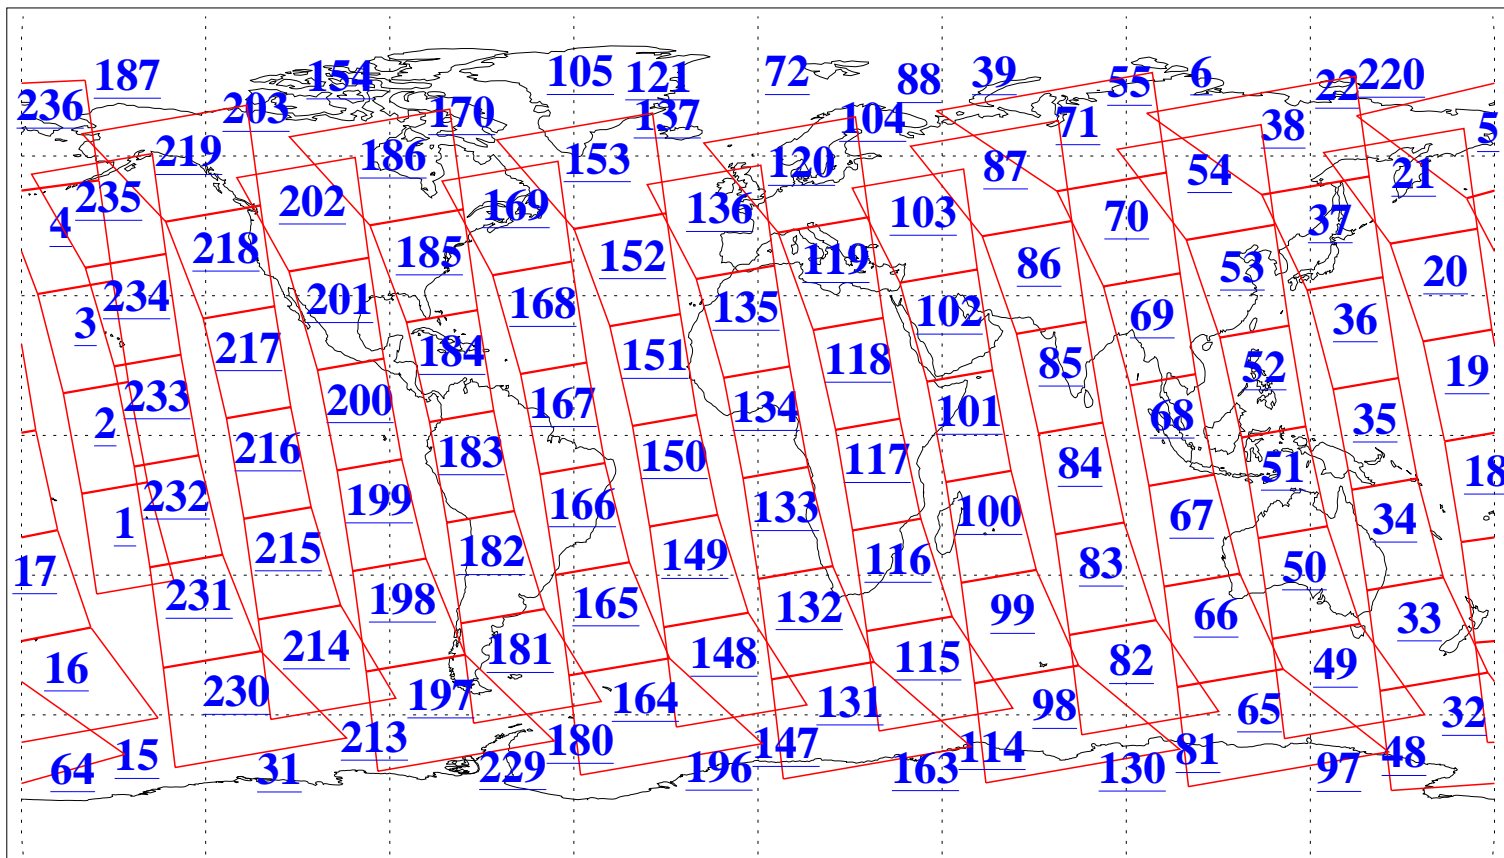

L1B Availability  
AMSU Granules: 240  
HSB Granules: 0  
AIRS Granules: 240

23 May 2013  
DoY 143  
Aqua Day 4037  
Granules: 1 to 120

Granules: 121 to 240

Legend: AMSU Available, HSB Available, AIRS Available

L1B Availability  
AMSU Granules: 240  
HSB Granules: 0  
AIRS Granules: 240

23 May 2013  
DoY 143  
Aqua Day 4037  
Ascending Granules

Descending Granules

Legend: AMSU Available, HSB Available, AIRS Available

L1B Availability  
 AMSU Granules: 240  
 HSB Granules: 0  
 AIRS Granules: 240

23 May 2013  
 DoY 143  
 Aqua Day 4037

Northern Hemisphere Granules

Southern Hemisphere Granules

Legend: AMSU Available, HSB Available, AIRS Available