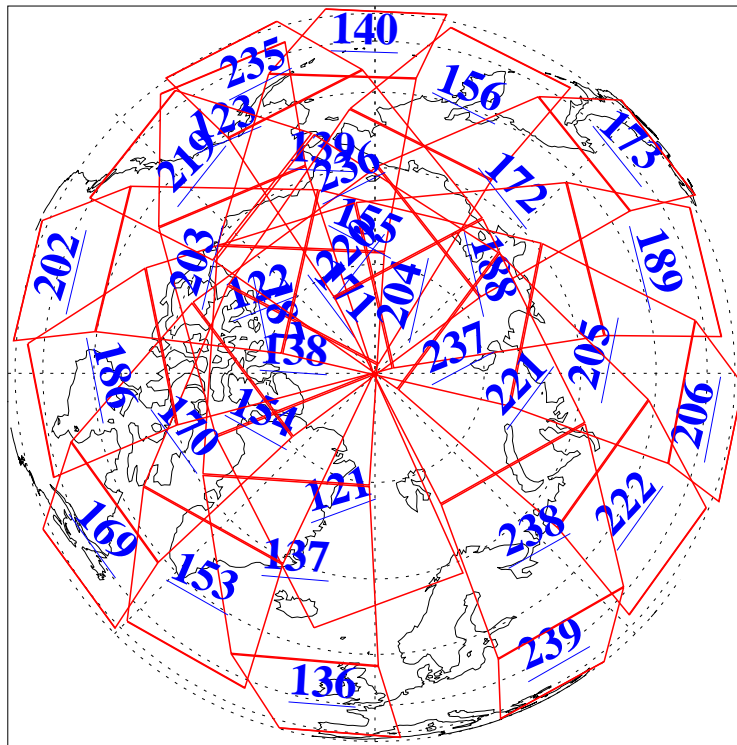

L1B Availability  
AMSU Granules: 240  
HSB Granules: 0  
AIRS Granules: 240

23 May 2013  
DoY 143  
Aqua Day 4037  
Ascending Granules

Descending Granules

Legend: AMSU Available, HSB Available, AIRS Available

L1B Availability  
 AMSU Granules: 240  
 HSB Granules: 0  
 AIRS Granules: 240

23 May 2013  
 DoY 143  
 Aqua Day 4037

Northern Hemisphere Granules

Southern Hemisphere Granules

Legend: AMSU Available, HSB Available, AIRS Available