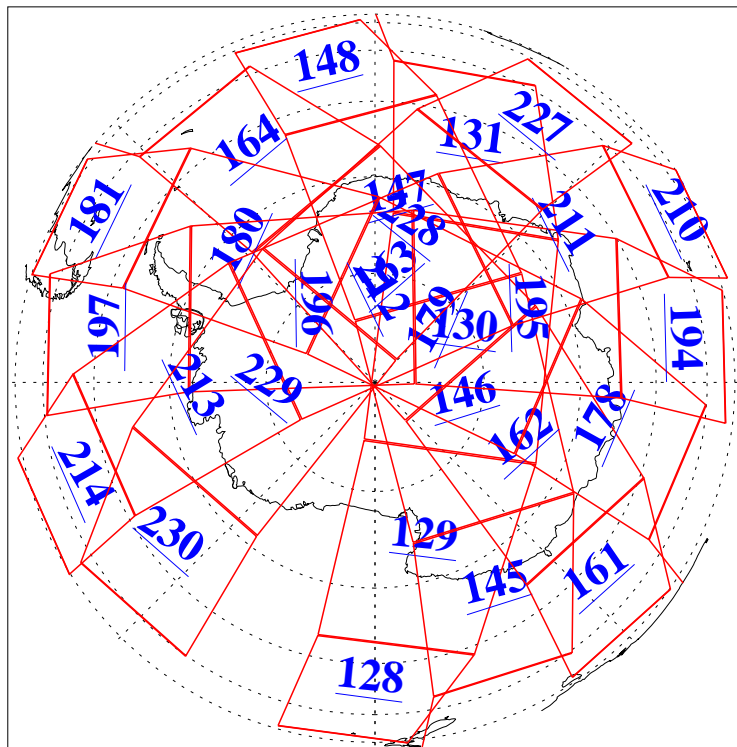

L1B Availability  
AMSU Granules: 240  
HSB Granules: 0  
AIRS Granules: 240

23 May 2013  
DoY 143  
Aqua Day 4037  
Granules: 1 to 120

Granules: 121 to 240

Legend: AMSU Available, HSB Available, AIRS Available

L1B Availability  
AMSU Granules: 240  
HSB Granules: 0  
AIRS Granules: 240

23 May 2013  
DoY 143  
Aqua Day 4037  
Ascending Granules

Descending Granules

Legend: AMSU Available, HSB Available, AIRS Available

L1B Availability  
 AMSU Granules: 240  
 HSB Granules: 0  
 AIRS Granules: 240

23 May 2013  
 DoY 143  
 Aqua Day 4037

Northern Hemisphere Granules

Southern Hemisphere Granules

Legend: AMSU Available, HSB Available, AIRS Available