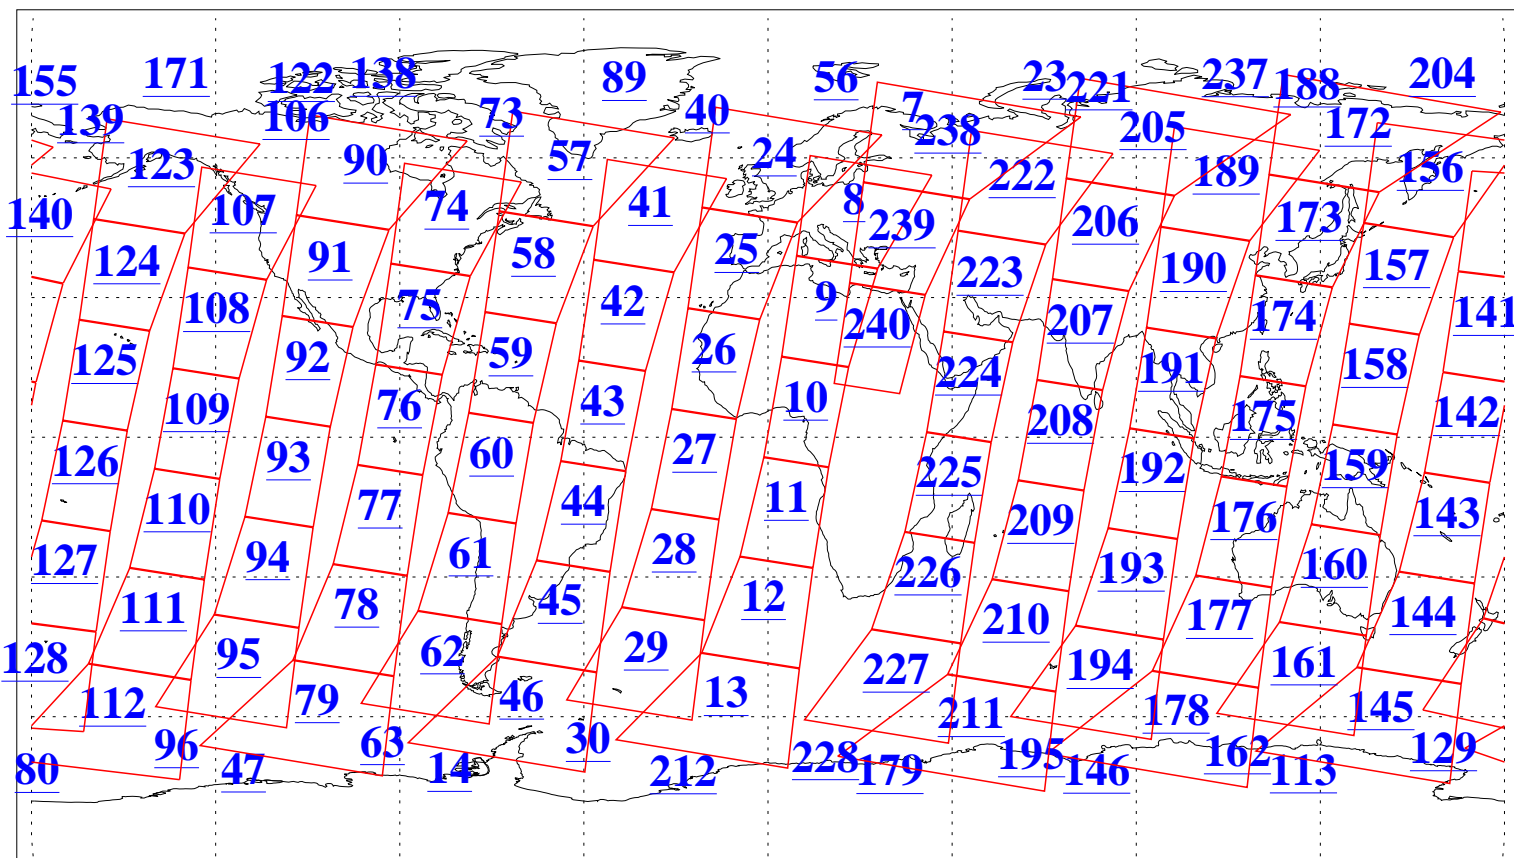

L1B Availability  
AMSU Granules: 240  
HSB Granules: 0  
AIRS Granules: 240

23 May 2013  
DoY 143  
Aqua Day 4037  
Granules: 1 to 120

Granules: 121 to 240

Legend: AMSU Available, HSB Available, AIRS Available

L1B Availability  
AMSU Granules: 240  
HSB Granules: 0  
AIRS Granules: 240

23 May 2013  
DoY 143  
Aqua Day 4037  
Ascending Granules

Descending Granules

Legend: AMSU Available, HSB Available, AIRS Available

L1B Availability  
 AMSU Granules: 240  
 HSB Granules: 0  
 AIRS Granules: 240

23 May 2013  
 DoY 143  
 Aqua Day 4037

Northern Hemisphere Granules

Southern Hemisphere Granules

Legend: AMSU Available, HSB Available, AIRS Available