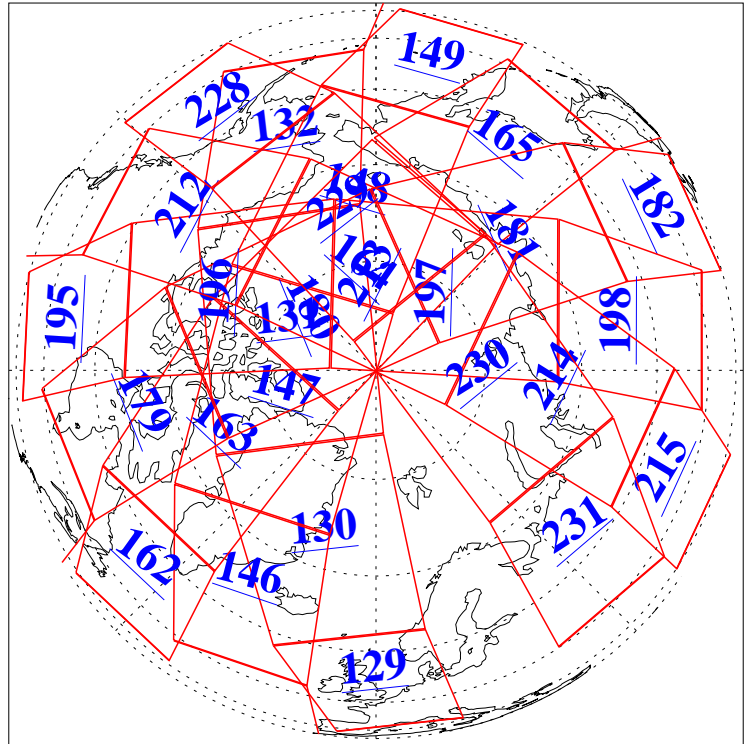

L1B Availability  
AMSU Granules: 240  
HSB Granules: 0  
AIRS Granules: 240

22 May 2013  
DoY 142  
Aqua Day 4036  
Granules: 1 to 120

Granules: 121 to 240

Legend: AMSU Available, HSB Available, AIRS Available

L1B Availability  
AMSU Granules: 240  
HSB Granules: 0  
AIRS Granules: 240

22 May 2013  
DoY 142  
Aqua Day 4036  
Ascending Granules

Descending Granules

Legend: AMSU Available, HSB Available, AIRS Available

L1B Availability  
 AMSU Granules: 240  
 HSB Granules: 0  
 AIRS Granules: 240

22 May 2013  
 DoY 142  
 Aqua Day 4036

Northern Hemisphere Granules

Southern Hemisphere Granules

Legend: AMSU Available, HSB Available, AIRS Available