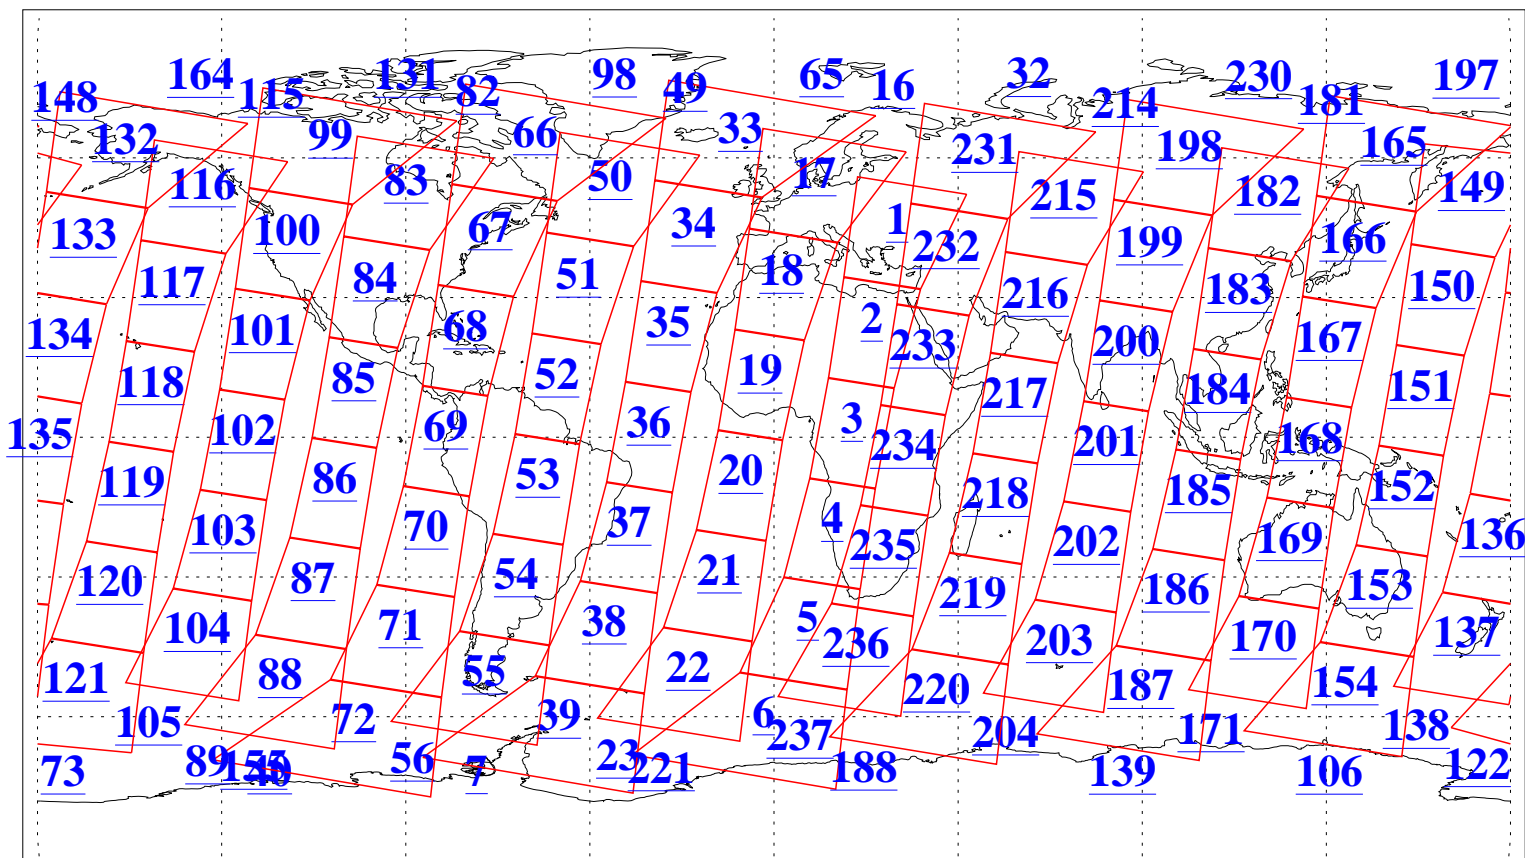

L1B Availability  
AMSU Granules: 240  
HSB Granules: 0  
AIRS Granules: 240

22 May 2013  
DoY 142  
Aqua Day 4036  
Granules: 1 to 120

Granules: 121 to 240

Legend: AMSU Available, HSB Available, AIRS Available

L1B Availability  
AMSU Granules: 240  
HSB Granules: 0  
AIRS Granules: 240

22 May 2013  
DoY 142  
Aqua Day 4036  
Ascending Granules

Descending Granules

Legend: AMSU Available, HSB Available, AIRS Available

L1B Availability  
 AMSU Granules: 240  
 HSB Granules: 0  
 AIRS Granules: 240

22 May 2013  
 DoY 142  
 Aqua Day 4036

Northern Hemisphere Granules

Southern Hemisphere Granules

Legend: AMSU Available, HSB Available, AIRS Available