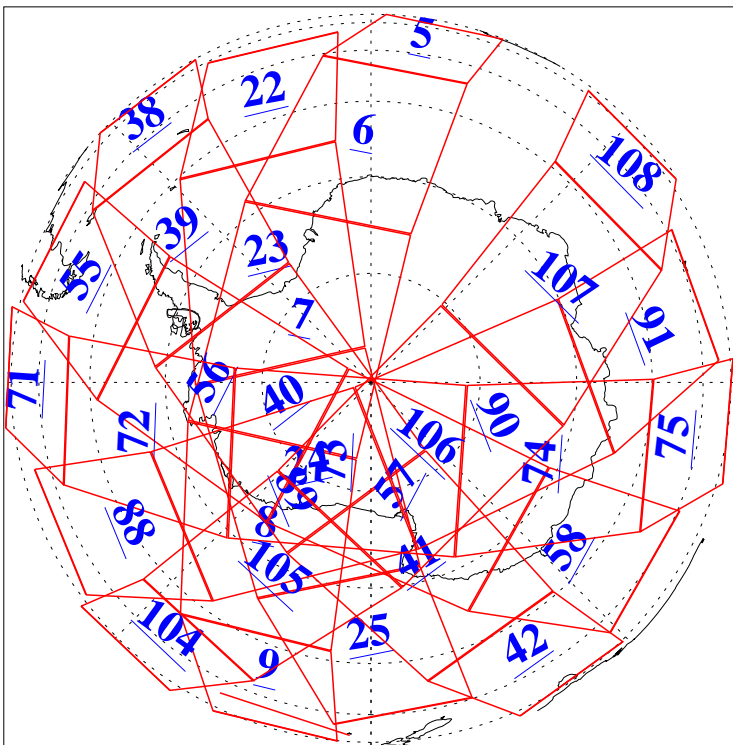

L1B Availability  
AMSU Granules: 240  
HSB Granules: 0  
AIRS Granules: 240

22 May 2013  
DoY 142  
Aqua Day 4036  
Granules: 1 to 120

Granules: 121 to 240

Legend: AMSU Available, HSB Available, AIRS Available

L1B Availability  
AMSU Granules: 240  
HSB Granules: 0  
AIRS Granules: 240

22 May 2013  
DoY 142  
Aqua Day 4036  
Ascending Granules

Descending Granules

Legend: AMSU Available, HSB Available, AIRS Available

L1B Availability  
 AMSU Granules: 240  
 HSB Granules: 0  
 AIRS Granules: 240

22 May 2013  
 DoY 142  
 Aqua Day 4036

Northern Hemisphere Granules

Southern Hemisphere Granules

Legend: AMSU Available, HSB Available, AIRS Available