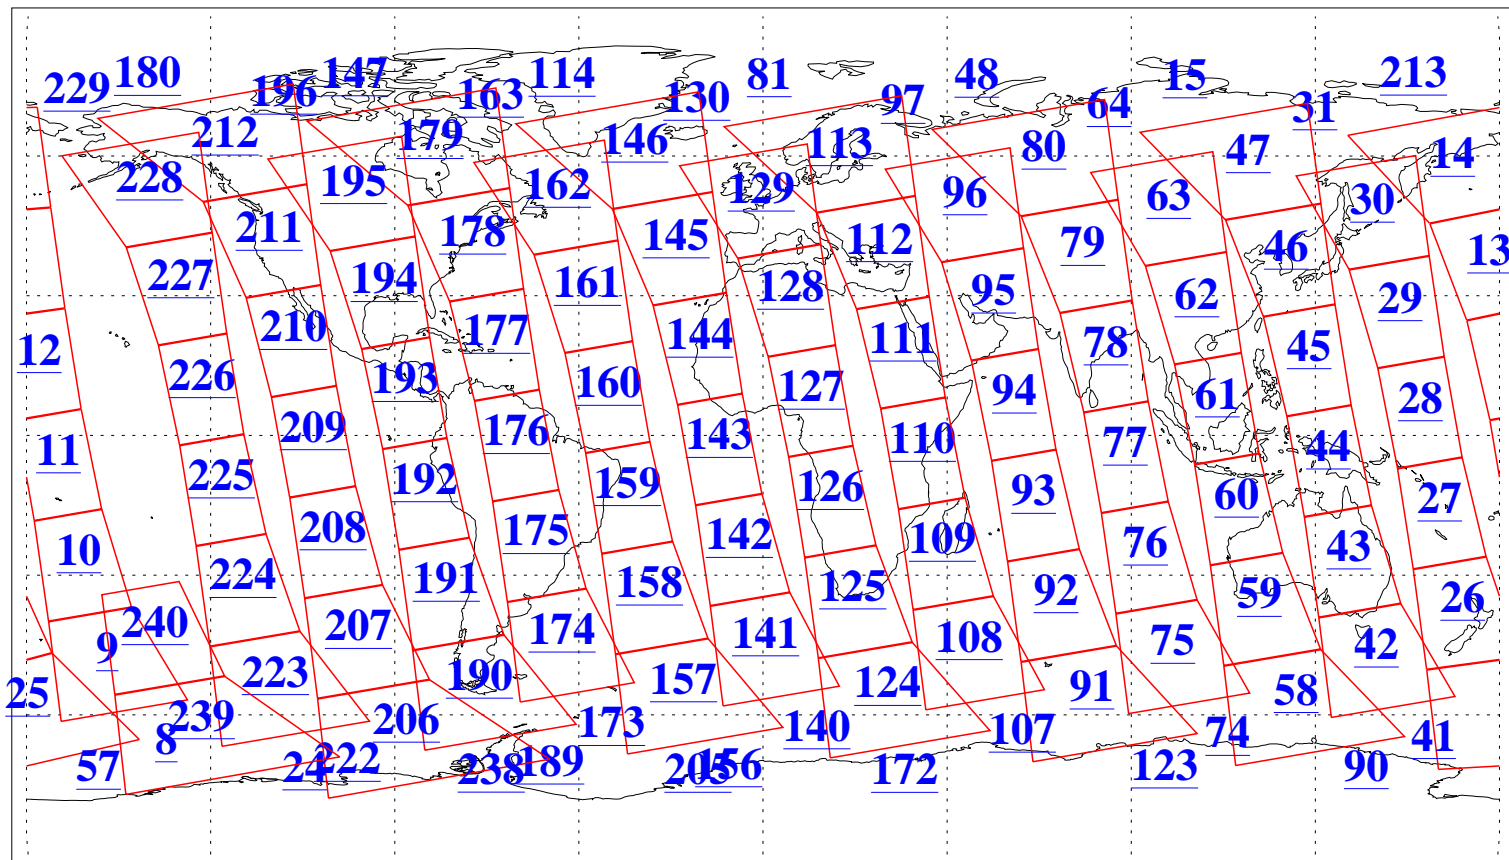

L1B Availability  
AMSU Granules: 240  
HSB Granules: 0  
AIRS Granules: 240

22 May 2013  
DoY 142  
Aqua Day 4036  
Granules: 1 to 120

Granules: 121 to 240

Legend: AMSU Available, HSB Available, AIRS Available

L1B Availability  
AMSU Granules: 240  
HSB Granules: 0  
AIRS Granules: 240

22 May 2013  
DoY 142  
Aqua Day 4036  
Ascending Granules

Descending Granules

Legend: AMSU Available, HSB Available, AIRS Available

L1B Availability  
 AMSU Granules: 240  
 HSB Granules: 0  
 AIRS Granules: 240

22 May 2013  
 DoY 142  
 Aqua Day 4036

Northern Hemisphere Granules

Southern Hemisphere Granules

Legend: AMSU Available, HSB Available, AIRS Available