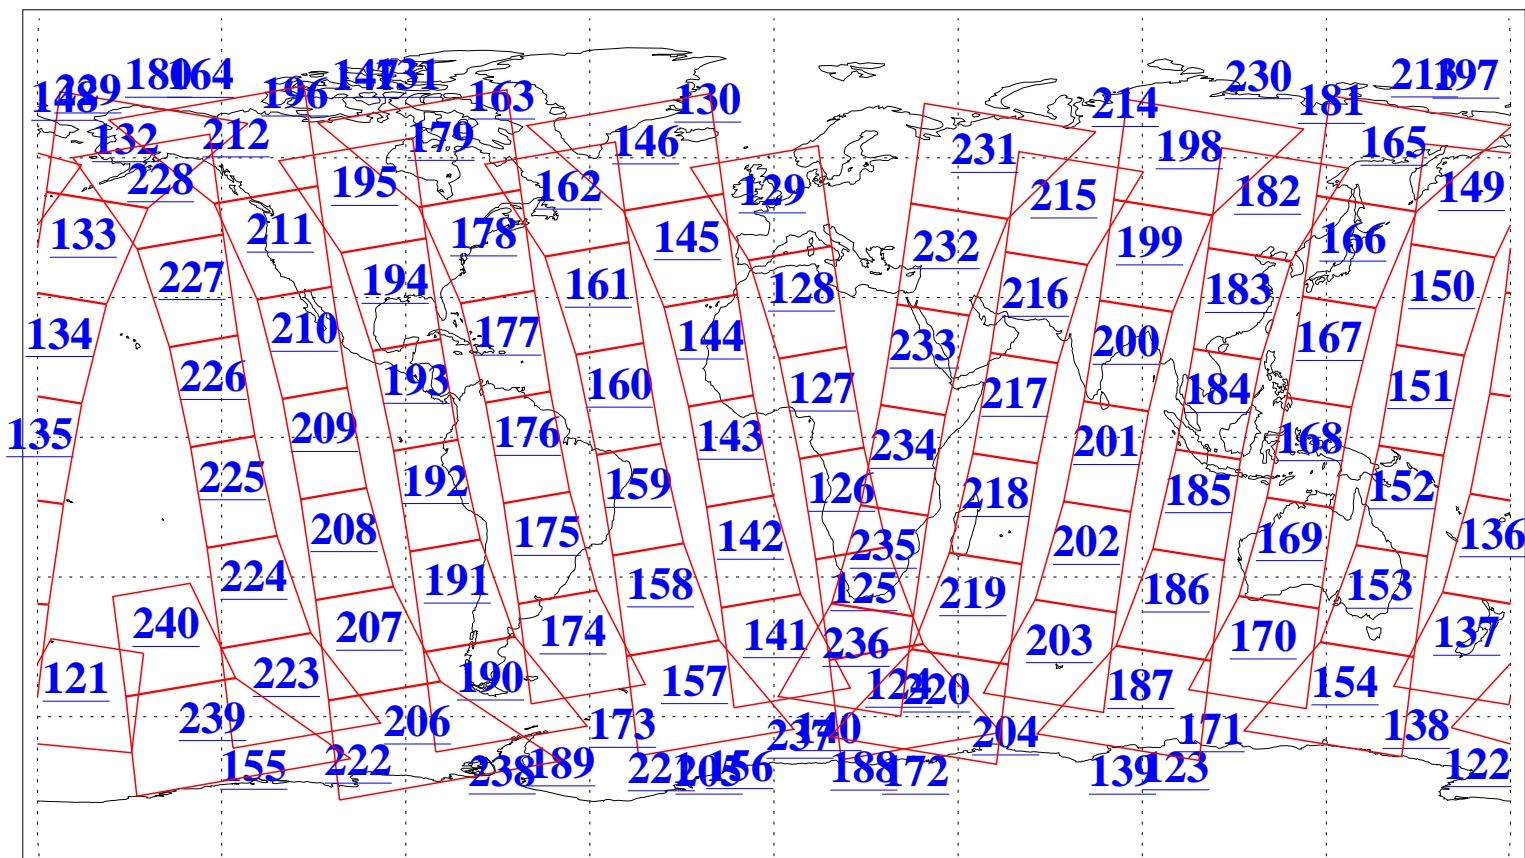

L1B Availability  
AMSU Granules: 240  
HSB Granules: 0  
AIRS Granules: 240

22 May 2013  
DoY 142  
Aqua Day 4036  
Granules: 1 to 120

Granules: 121 to 240

Legend: AMSU Available, HSB Available, AIRS Available

L1B Availability  
AMSU Granules: 240  
HSB Granules: 0  
AIRS Granules: 240

22 May 2013  
DoY 142  
Aqua Day 4036  
Ascending Granules

Descending Granules

Legend: AMSU Available, HSB Available, AIRS Available

L1B Availability  
 AMSU Granules: 240  
 HSB Granules: 0  
 AIRS Granules: 240

22 May 2013  
 DoY 142  
 Aqua Day 4036

Northern Hemisphere Granules

Southern Hemisphere Granules

Legend: AMSU Available, HSB Available, AIRS Available