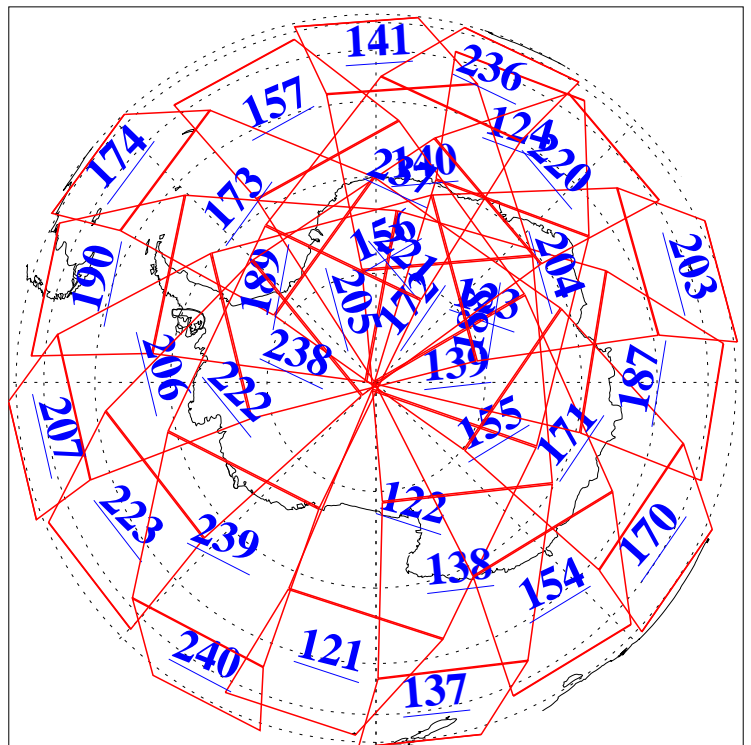

L1B Availability  
AMSU Granules: 240  
HSB Granules: 0  
AIRS Granules: 240

22 May 2013  
DoY 142  
Aqua Day 4036  
Granules: 1 to 120

Granules: 121 to 240

Legend: AMSU Available, HSB Available, AIRS Available

L1B Availability  
AMSU Granules: 240  
HSB Granules: 0  
AIRS Granules: 240

22 May 2013  
DoY 142  
Aqua Day 4036  
Ascending Granules

Descending Granules

Legend: AMSU Available, HSB Available, AIRS Available

L1B Availability  
 AMSU Granules: 240  
 HSB Granules: 0  
 AIRS Granules: 240

22 May 2013  
 DoY 142  
 Aqua Day 4036

Northern Hemisphere Granules

Southern Hemisphere Granules

Legend: AMSU Available, HSB Available, AIRS Available