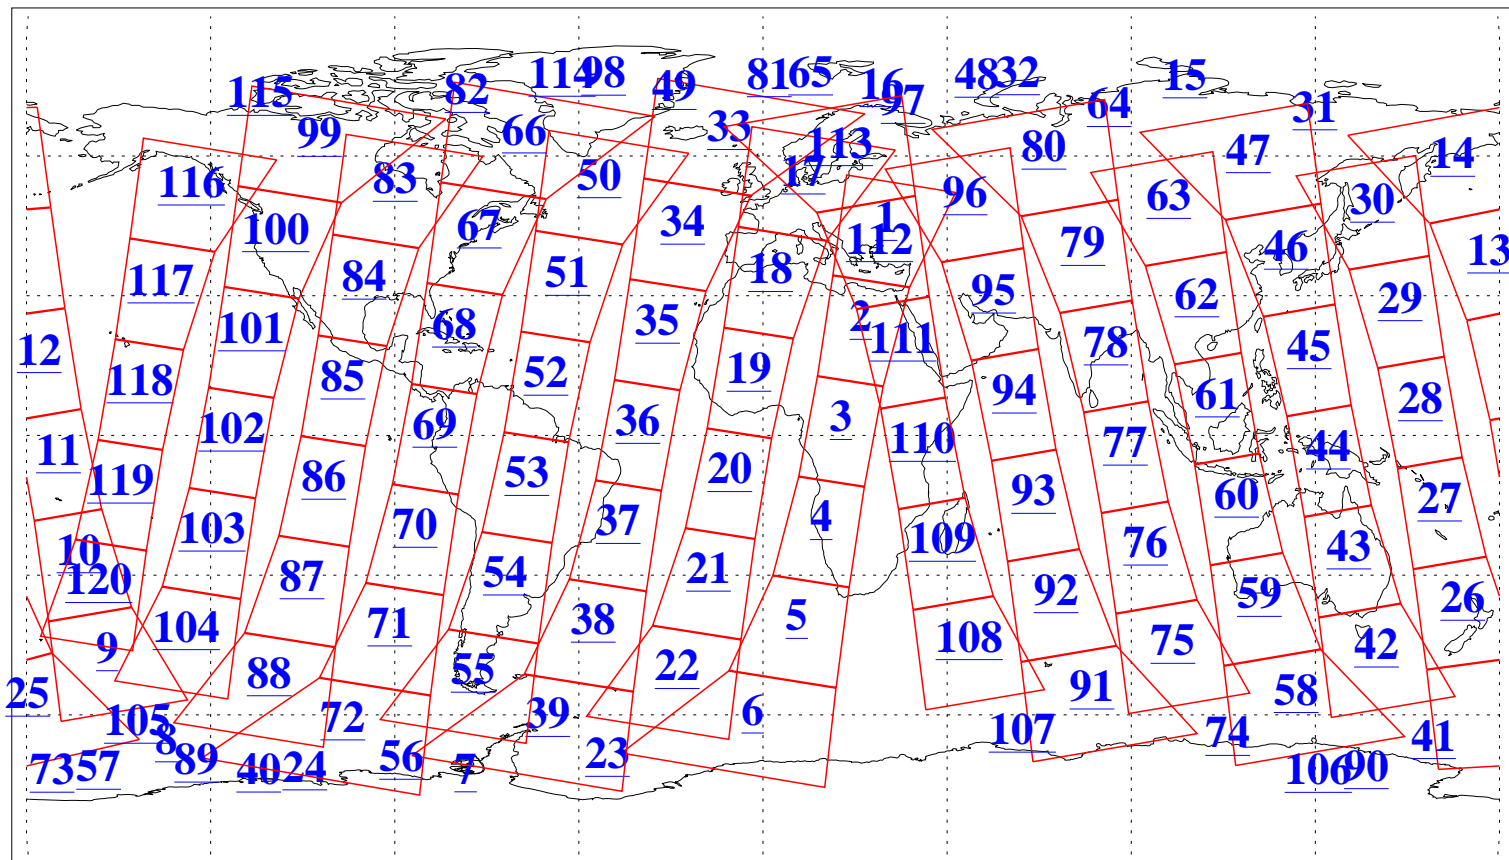

L1B Availability  
AMSU Granules: 240  
HSB Granules: 0  
AIRS Granules: 240

22 May 2013  
DoY 142  
Aqua Day 4036  
Granules: 1 to 120

Granules: 121 to 240

Legend: AMSU Available, HSB Available, AIRS Available

L1B Availability  
AMSU Granules: 240  
HSB Granules: 0  
AIRS Granules: 240

22 May 2013  
DoY 142  
Aqua Day 4036  
Ascending Granules

Descending Granules

Legend: AMSU Available, HSB Available, AIRS Available

L1B Availability  
 AMSU Granules: 240  
 HSB Granules: 0  
 AIRS Granules: 240

22 May 2013  
 DoY 142  
 Aqua Day 4036

Northern Hemisphere Granules

Southern Hemisphere Granules

Legend: AMSU Available, HSB Available, AIRS Available