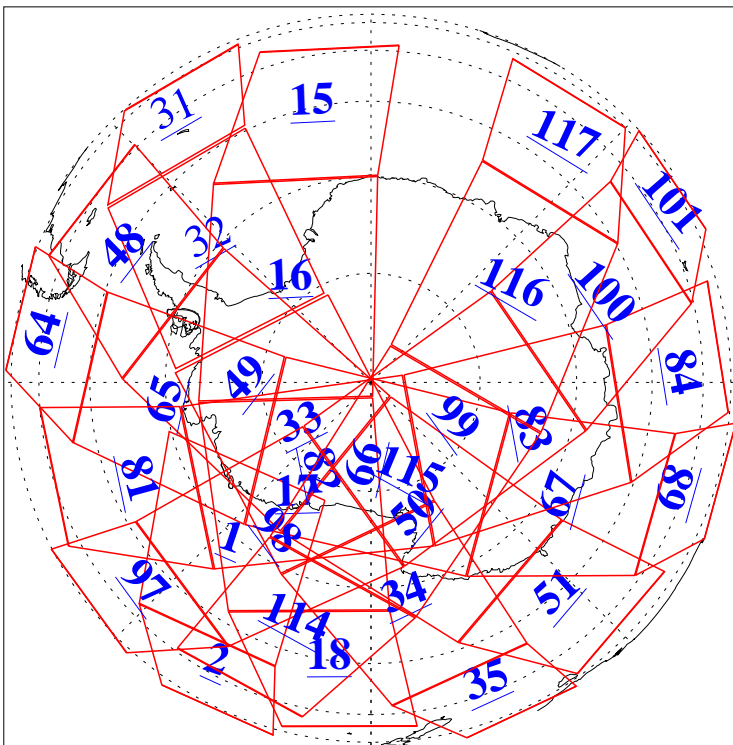

L1B Availability
AMSU Granules: 240
HSB Granules: 0
AIRS Granules: 237

21 May 2013
DoY 141
Aqua Day 4035
Granules: 1 to 120

Granules: 121 to 240

Legend: AMSU Available, HSB Available, AIRS Available

L1B Availability
AMSU Granules: 240
HSB Granules: 0
AIRS Granules: 237

21 May 2013
DoY 141
Aqua Day 4035
Ascending Granules

Descending Granules

Legend: AMSU Available, HSB Available, AIRS Available

L1B Availability
 AMSU Granules: 240
 HSB Granules: 0
 AIRS Granules: 237

21 May 2013
 DoY 141
 Aqua Day 4035

Northern Hemisphere Granules

Southern Hemisphere Granules

Legend: AMSU Available, HSB Available, AIRS Available