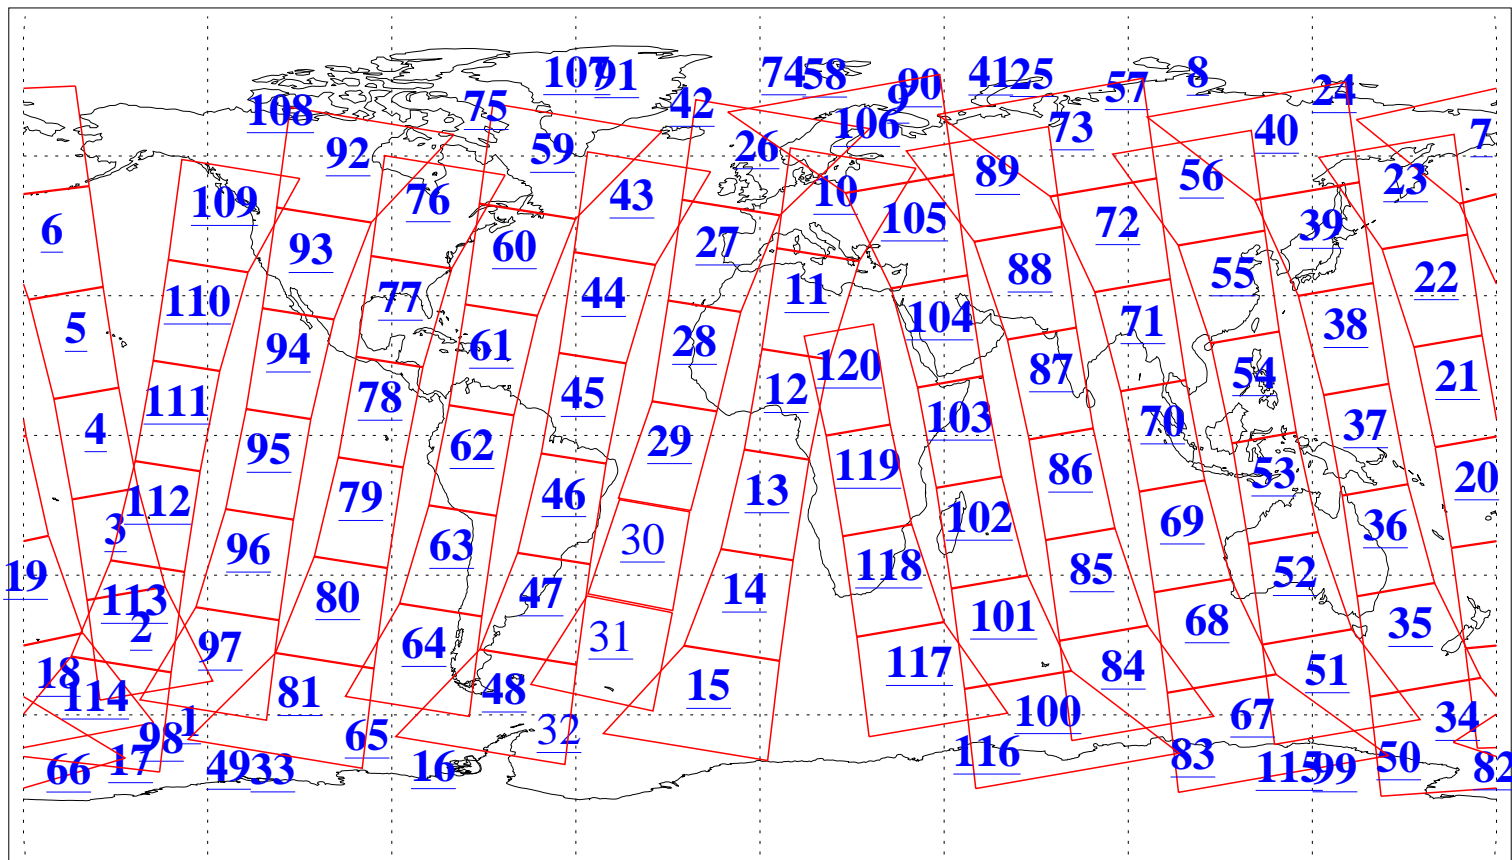

L1B Availability
AMSU Granules: 240
HSB Granules: 0
AIRS Granules: 237

21 May 2013
DoY 141
Aqua Day 4035
Granules: 1 to 120

Granules: 121 to 240

Legend: AMSU Available, HSB Available, AIRS Available

L1B Availability
AMSU Granules: 240
HSB Granules: 0
AIRS Granules: 237

21 May 2013
DoY 141
Aqua Day 4035
Ascending Granules

Descending Granules

Legend: AMSU Available, HSB Available, AIRS Available

L1B Availability
 AMSU Granules: 240
 HSB Granules: 0
 AIRS Granules: 237

21 May 2013
 DoY 141
 Aqua Day 4035

Northern Hemisphere Granules

Southern Hemisphere Granules

Legend: AMSU Available, HSB Available, AIRS Available