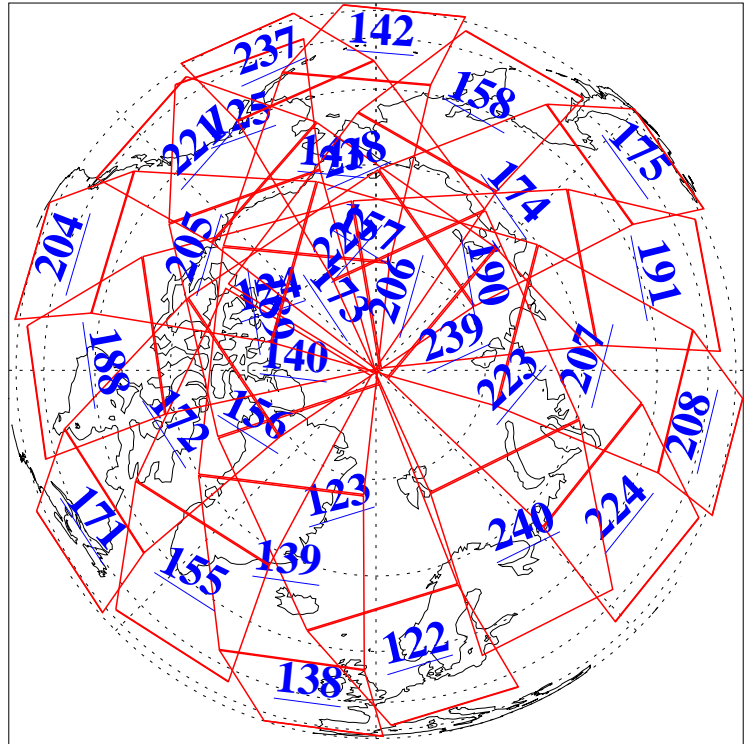

21 May 2013
DoY 141
Aqua Day 4035
Ascending Granules

Descending Granules

Legend: AMSU Available, HSB Available, AIRS Available

L1B Availability
 AMSU Granules: 240
 HSB Granules: 0
 AIRS Granules: 237

21 May 2013
 DoY 141
 Aqua Day 4035

Northern Hemisphere Granules

Southern Hemisphere Granules

Legend: AMSU Available, HSB Available, AIRS Available