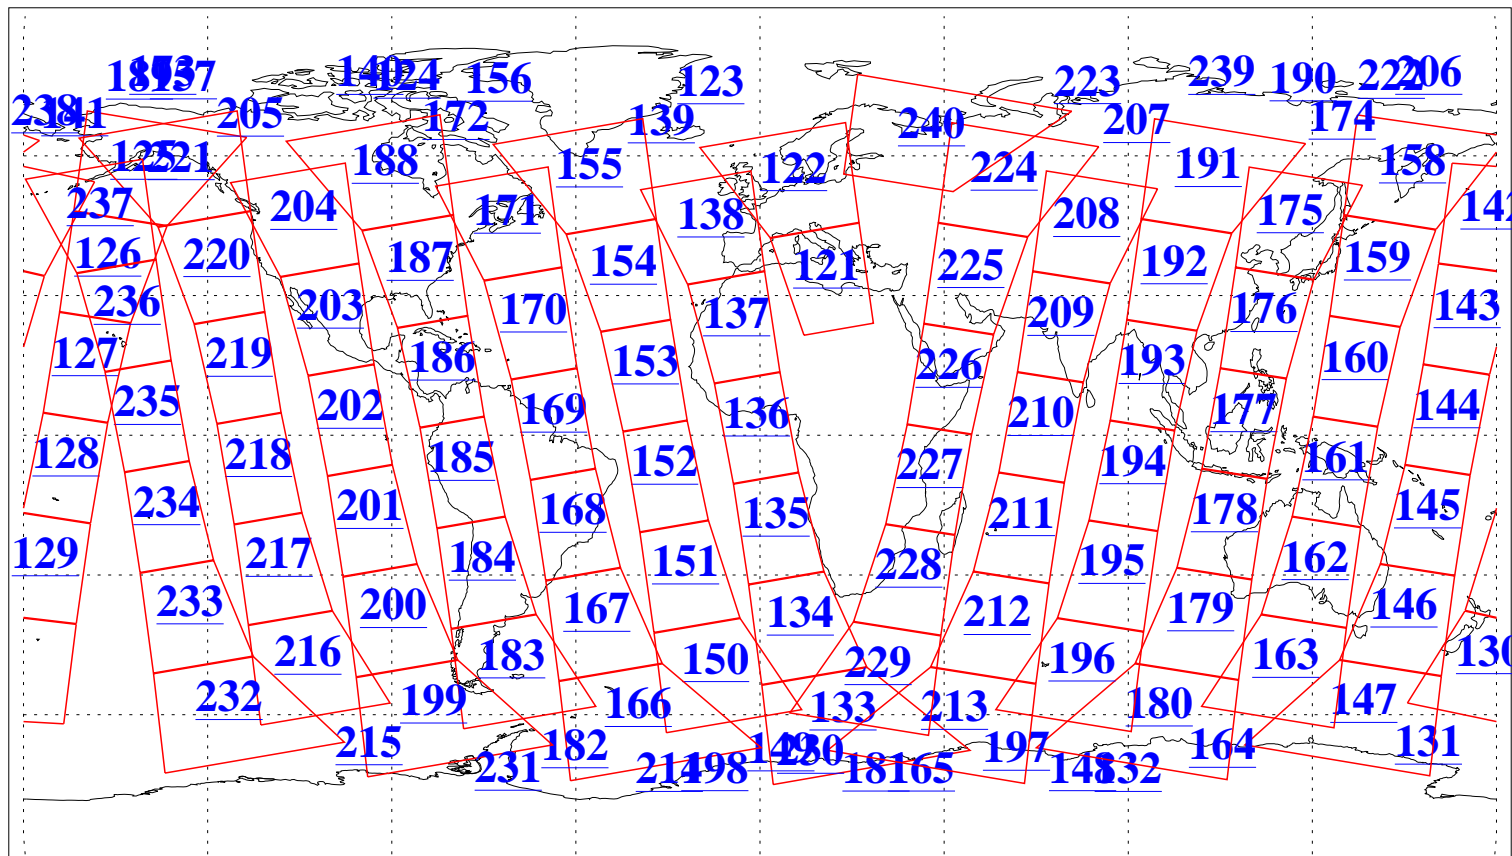

L1B Availability
AMSU Granules: 240
HSB Granules: 0
AIRS Granules: 237

21 May 2013
DoY 141
Aqua Day 4035
Granules: 1 to 120

Granules: 121 to 240

Legend: AMSU Available, HSB Available, AIRS Available

L1B Availability
AMSU Granules: 240
HSB Granules: 0
AIRS Granules: 237

21 May 2013
DoY 141
Aqua Day 4035
Ascending Granules

Descending Granules

Legend: AMSU Available, HSB Available, AIRS Available

L1B Availability
 AMSU Granules: 240
 HSB Granules: 0
 AIRS Granules: 237

21 May 2013
 DoY 141
 Aqua Day 4035

Northern Hemisphere Granules

Southern Hemisphere Granules

Legend: AMSU Available, HSB Available, AIRS Available