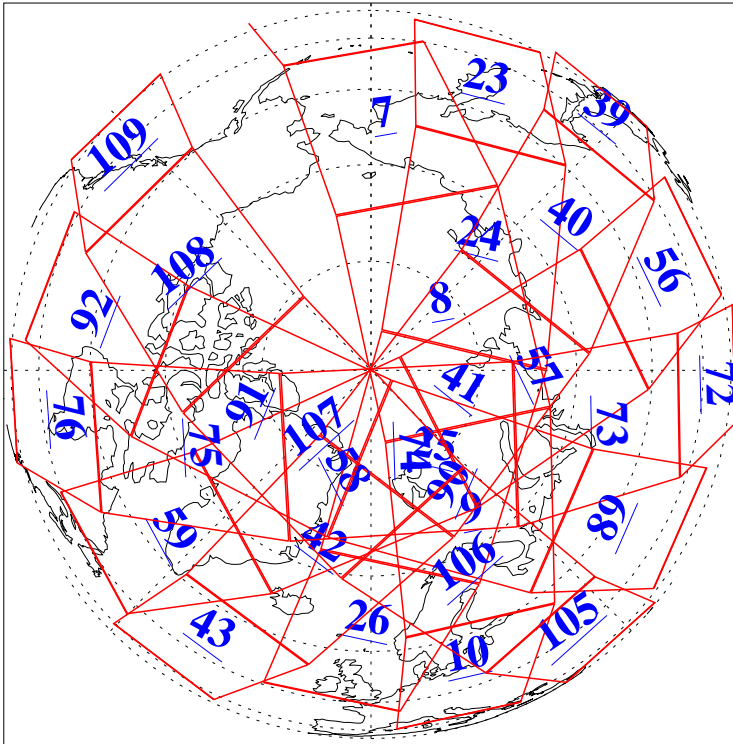

L1B Availability
AMSU Granules: 240
HSB Granules: 0
AIRS Granules: 237

21 May 2013
DoY 141
Aqua Day 4035
Granules: 1 to 120

Granules: 121 to 240

Legend: AMSU Available, HSB Available, AIRS Available

L1B Availability
AMSU Granules: 240
HSB Granules: 0
AIRS Granules: 237

21 May 2013
DoY 141
Aqua Day 4035
Ascending Granules

Descending Granules

Legend: AMSU Available, HSB Available, AIRS Available

L1B Availability
 AMSU Granules: 240
 HSB Granules: 0
 AIRS Granules: 237

21 May 2013
 DoY 141
 Aqua Day 4035

Northern Hemisphere Granules

Southern Hemisphere Granules

Legend: AMSU Available, HSB Available, AIRS Available