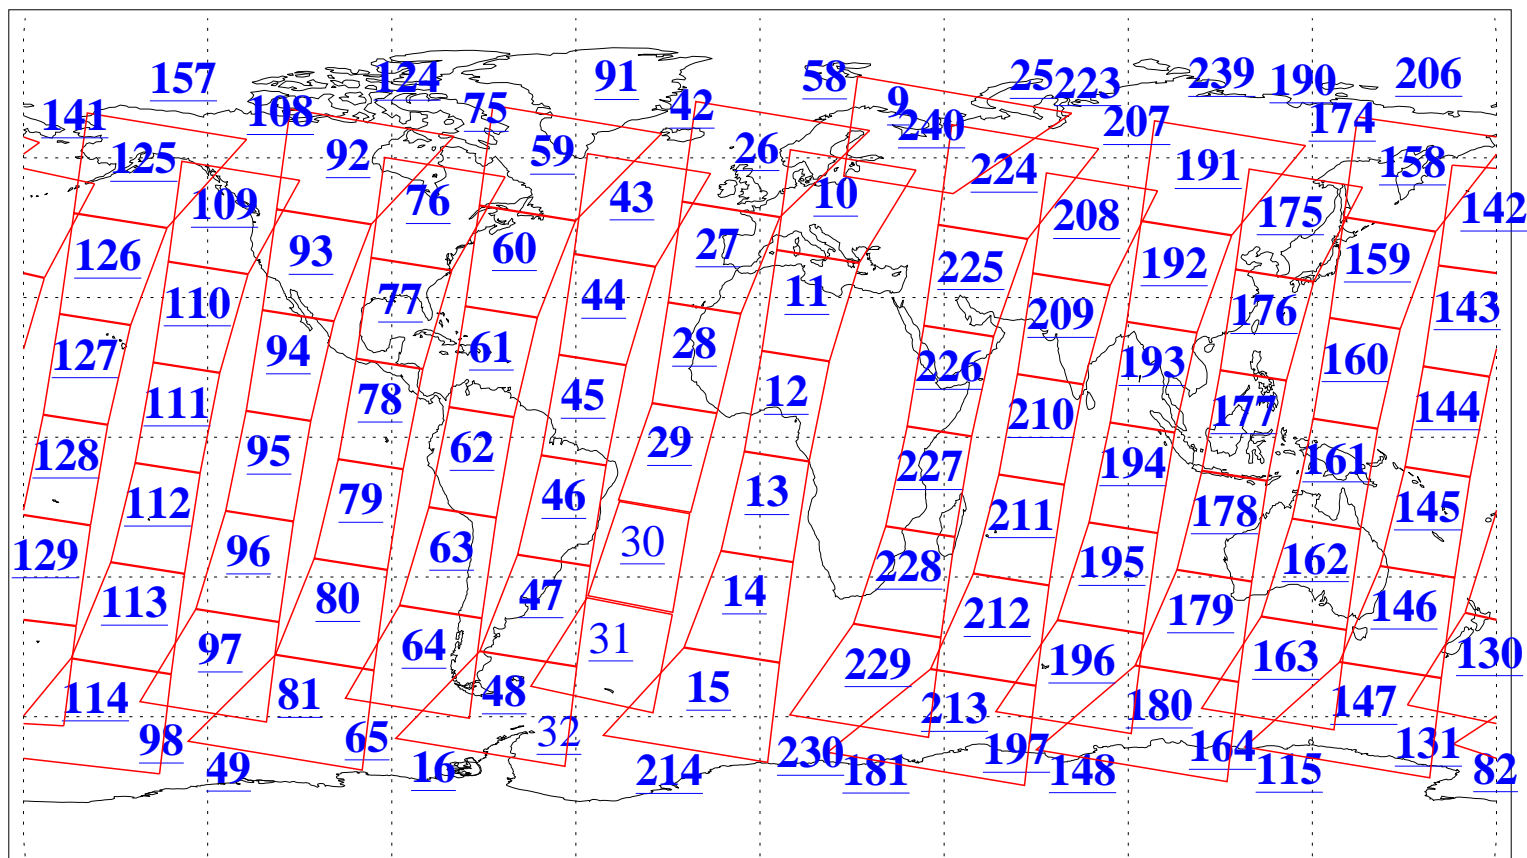

L1B Availability
AMSU Granules: 240
HSB Granules: 0
AIRS Granules: 237

21 May 2013
DoY 141
Aqua Day 4035
Granules: 1 to 120

Granules: 121 to 240

Legend: AMSU Available, HSB Available, AIRS Available

L1B Availability
AMSU Granules: 240
HSB Granules: 0
AIRS Granules: 237

21 May 2013
DoY 141
Aqua Day 4035
Ascending Granules

Descending Granules

Legend: AMSU Available, HSB Available, AIRS Available

L1B Availability
 AMSU Granules: 240
 HSB Granules: 0
 AIRS Granules: 237

21 May 2013
 DoY 141
 Aqua Day 4035

Northern Hemisphere Granules

Southern Hemisphere Granules

Legend: AMSU Available, HSB Available, AIRS Available