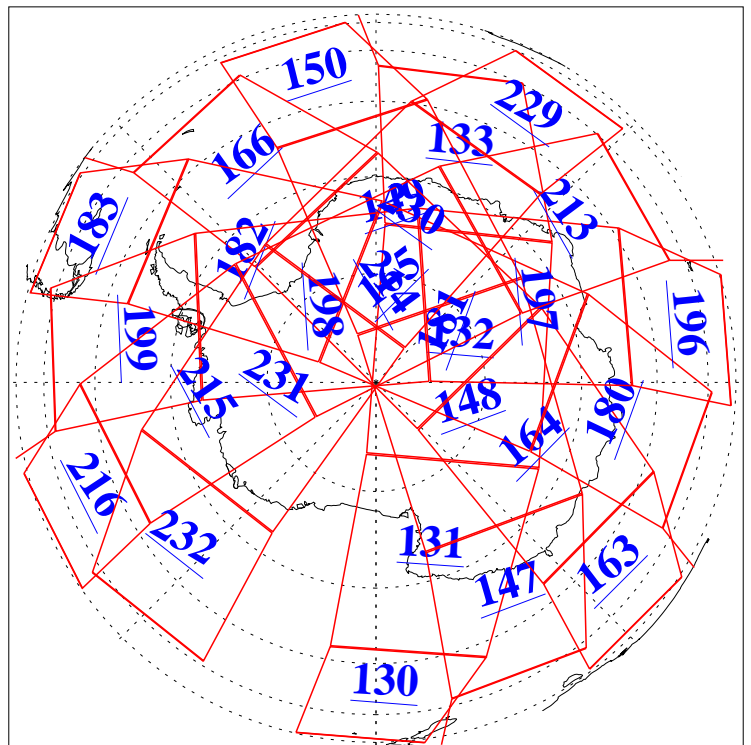

21 May 2013
DoY 141
Aqua Day 4035
Ascending Granules

Descending Granules

Legend: AMSU Available, HSB Available, AIRS Available

L1B Availability
 AMSU Granules: 240
 HSB Granules: 0
 AIRS Granules: 237

21 May 2013
 DoY 141
 Aqua Day 4035

Northern Hemisphere Granules

Southern Hemisphere Granules

Legend: AMSU Available, HSB Available, AIRS Available