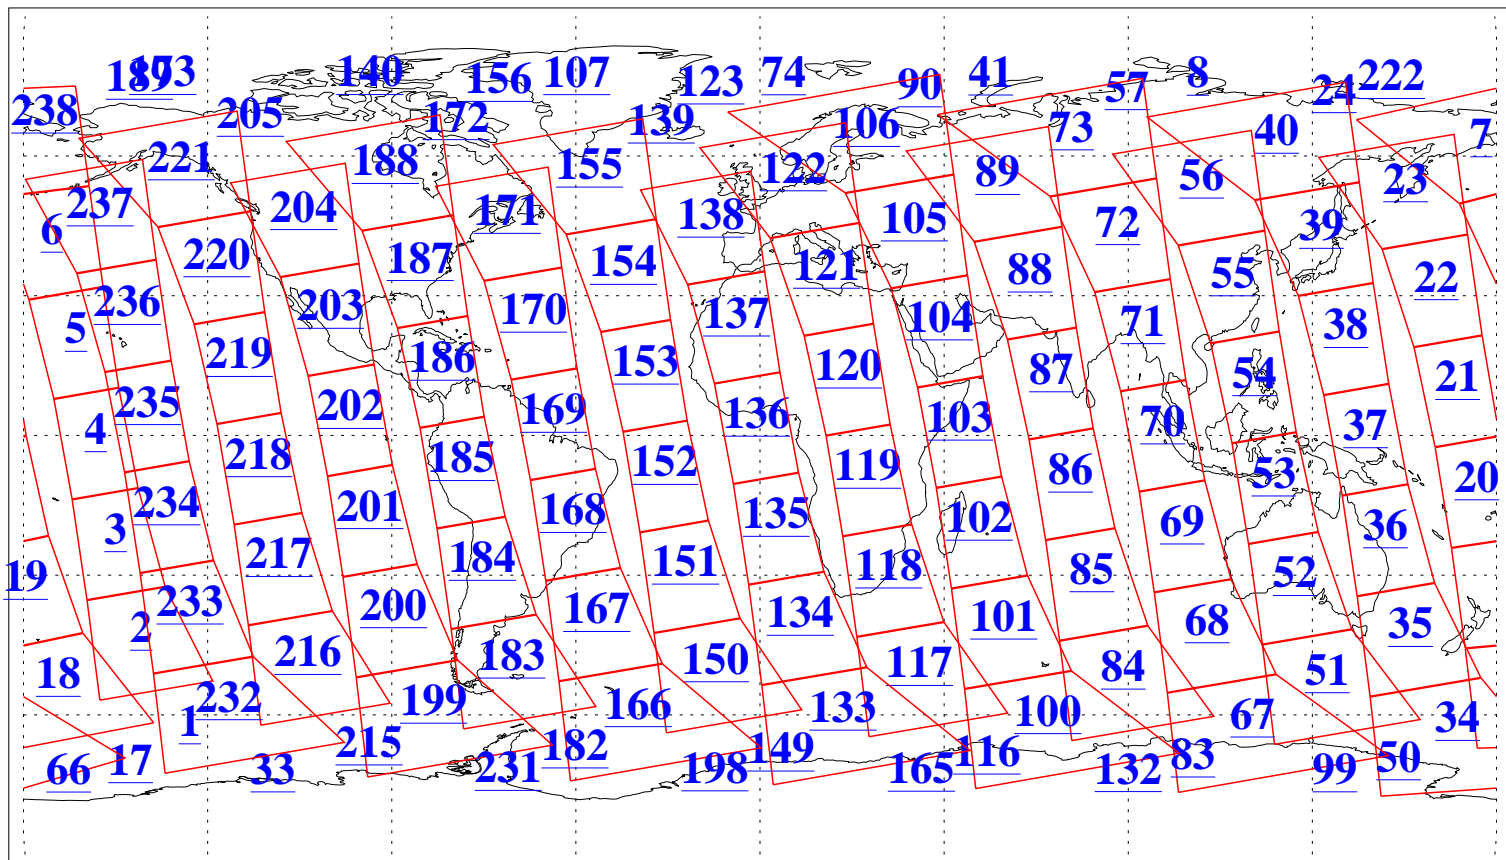

L1B Availability
AMSU Granules: 240
HSB Granules: 0
AIRS Granules: 237

21 May 2013
DoY 141
Aqua Day 4035
Granules: 1 to 120

Granules: 121 to 240

Legend: AMSU Available, HSB Available, AIRS Available

L1B Availability
AMSU Granules: 240
HSB Granules: 0
AIRS Granules: 237

21 May 2013
DoY 141
Aqua Day 4035
Ascending Granules

Descending Granules

Legend: AMSU Available, HSB Available, AIRS Available

L1B Availability
 AMSU Granules: 240
 HSB Granules: 0
 AIRS Granules: 237

21 May 2013
 DoY 141
 Aqua Day 4035

Northern Hemisphere Granules

Southern Hemisphere Granules

Legend: AMSU Available, HSB Available, AIRS Available