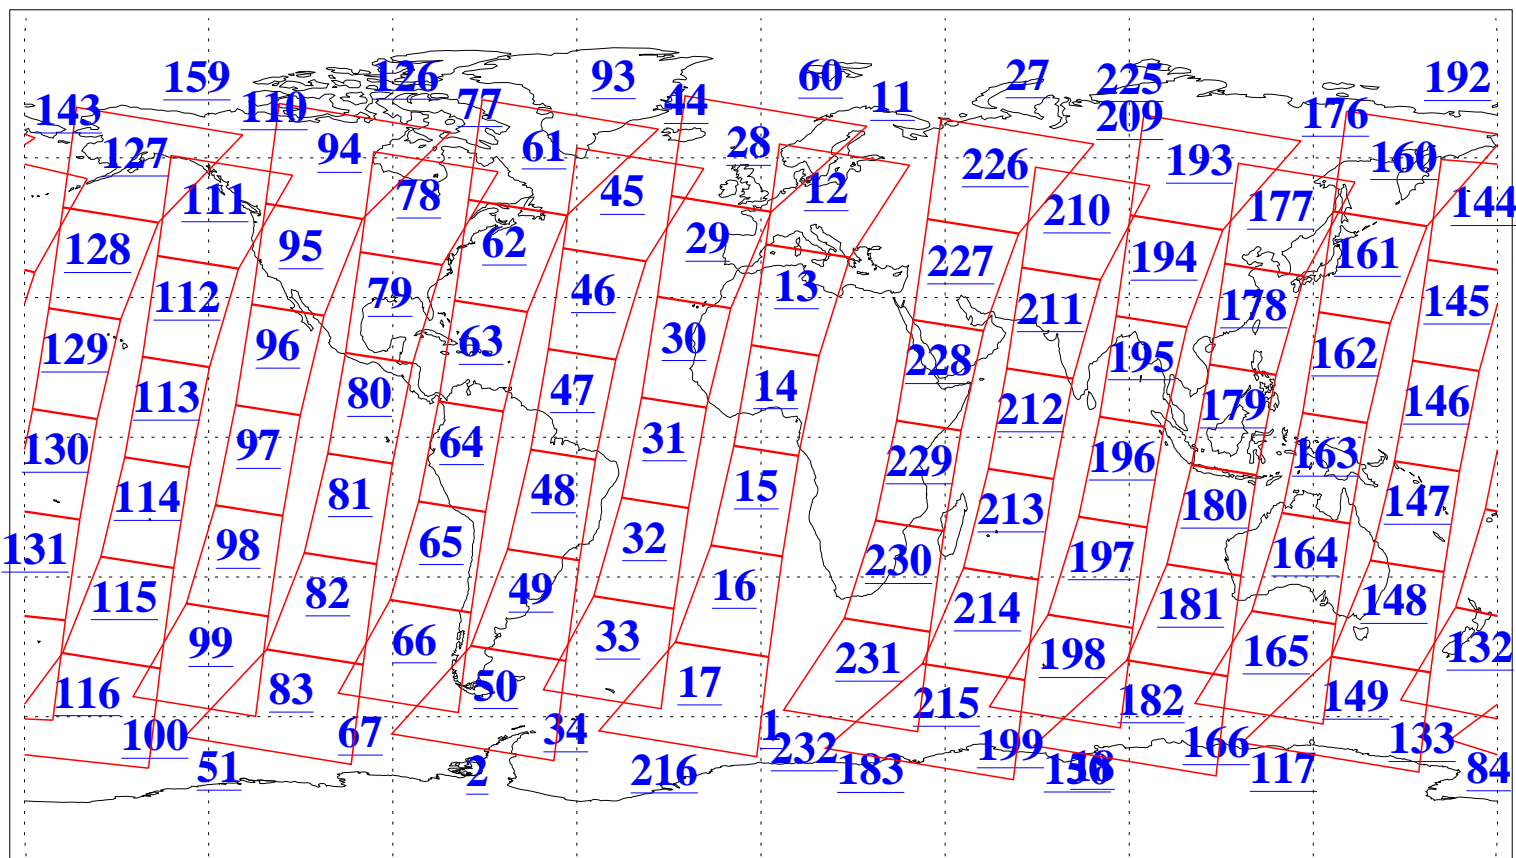

L1B Availability
AMSU Granules: 240
HSB Granules: 0
AIRS Granules: 240

19 May 2013
DoY 139
Aqua Day 4033
Granules: 1 to 120

Granules: 121 to 240

Legend: AMSU Available, HSB Available, AIRS Available

L1B Availability
AMSU Granules: 240
HSB Granules: 0
AIRS Granules: 240

19 May 2013
DoY 139
Aqua Day 4033
Ascending Granules

Descending Granules

Legend: AMSU Available, HSB Available, AIRS Available

L1B Availability
 AMSU Granules: 240
 HSB Granules: 0
 AIRS Granules: 240

19 May 2013
 DoY 139
 Aqua Day 4033

Northern Hemisphere Granules

Southern Hemisphere Granules

Legend: AMSU Available, HSB Available, AIRS Available