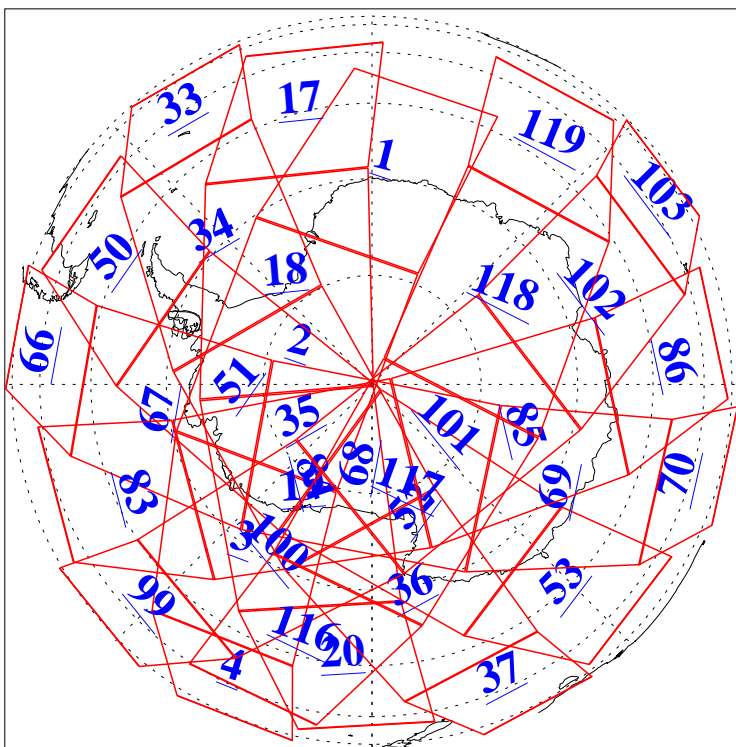

L1B Availability
AMSU Granules: 240
HSB Granules: 0
AIRS Granules: 240

19 May 2013
DoY 139
Aqua Day 4033
Granules: 1 to 120

Granules: 121 to 240

Legend: AMSU Available, HSB Available, AIRS Available

L1B Availability
AMSU Granules: 240
HSB Granules: 0
AIRS Granules: 240

19 May 2013
DoY 139
Aqua Day 4033
Ascending Granules

Descending Granules

Legend: AMSU Available, HSB Available, AIRS Available

L1B Availability
 AMSU Granules: 240
 HSB Granules: 0
 AIRS Granules: 240

19 May 2013
 DoY 139
 Aqua Day 4033

Northern Hemisphere Granules

Southern Hemisphere Granules

Legend: AMSU Available, HSB Available, AIRS Available