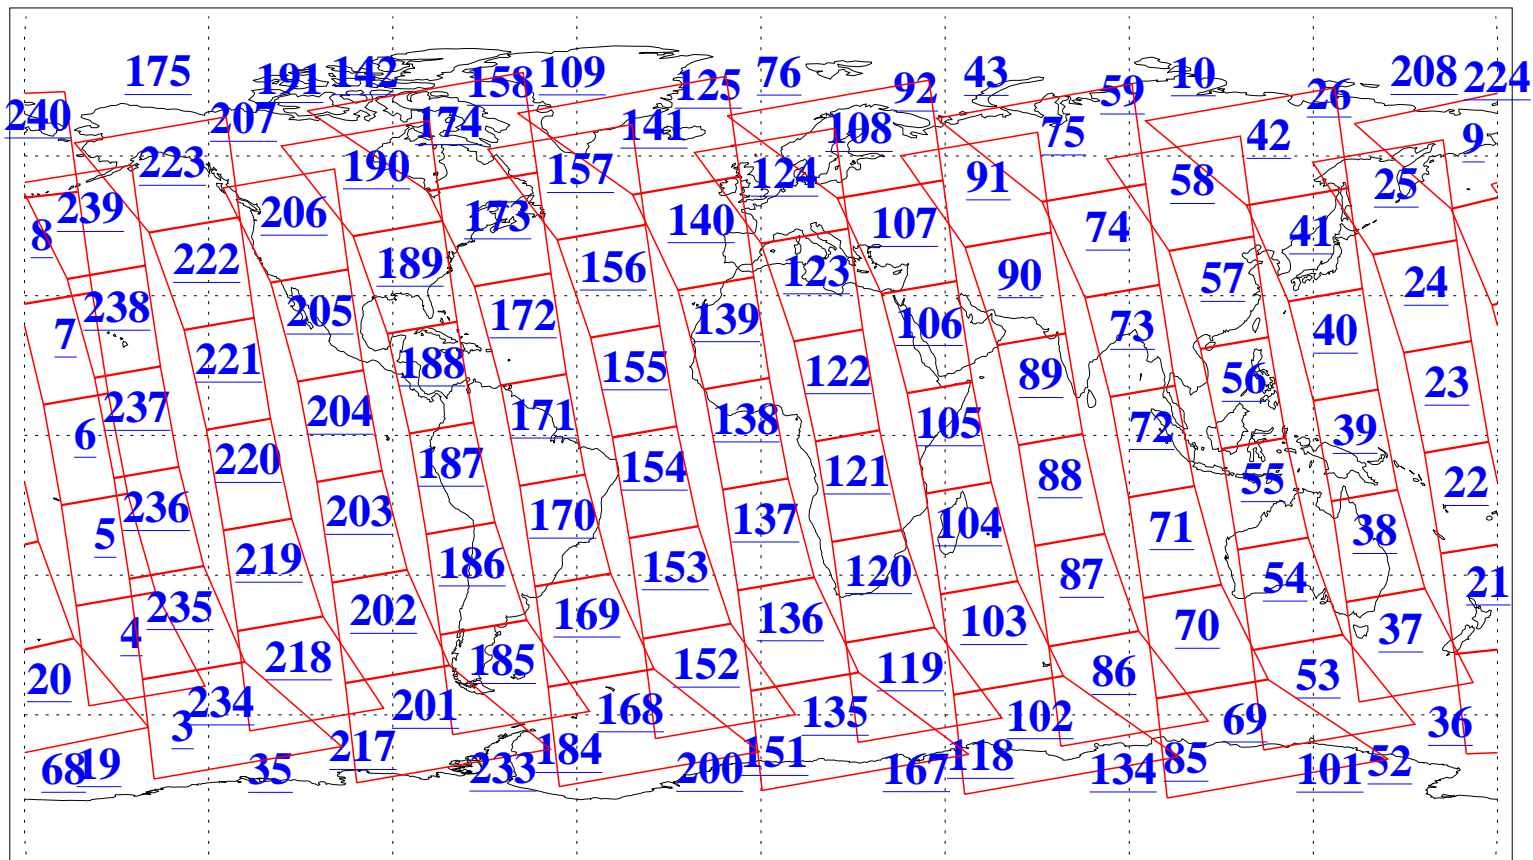

L1B Availability
AMSU Granules: 240
HSB Granules: 0
AIRS Granules: 240

19 May 2013
DoY 139
Aqua Day 4033
Granules: 1 to 120

Granules: 121 to 240

Legend: AMSU Available, HSB Available, AIRS Available

L1B Availability
AMSU Granules: 240
HSB Granules: 0
AIRS Granules: 240

19 May 2013
DoY 139
Aqua Day 4033
Ascending Granules

Descending Granules

Legend: AMSU Available, HSB Available, AIRS Available

L1B Availability
 AMSU Granules: 240
 HSB Granules: 0
 AIRS Granules: 240

19 May 2013
 DoY 139
 Aqua Day 4033

Northern Hemisphere Granules

Southern Hemisphere Granules

Legend: AMSU Available, HSB Available, AIRS Available