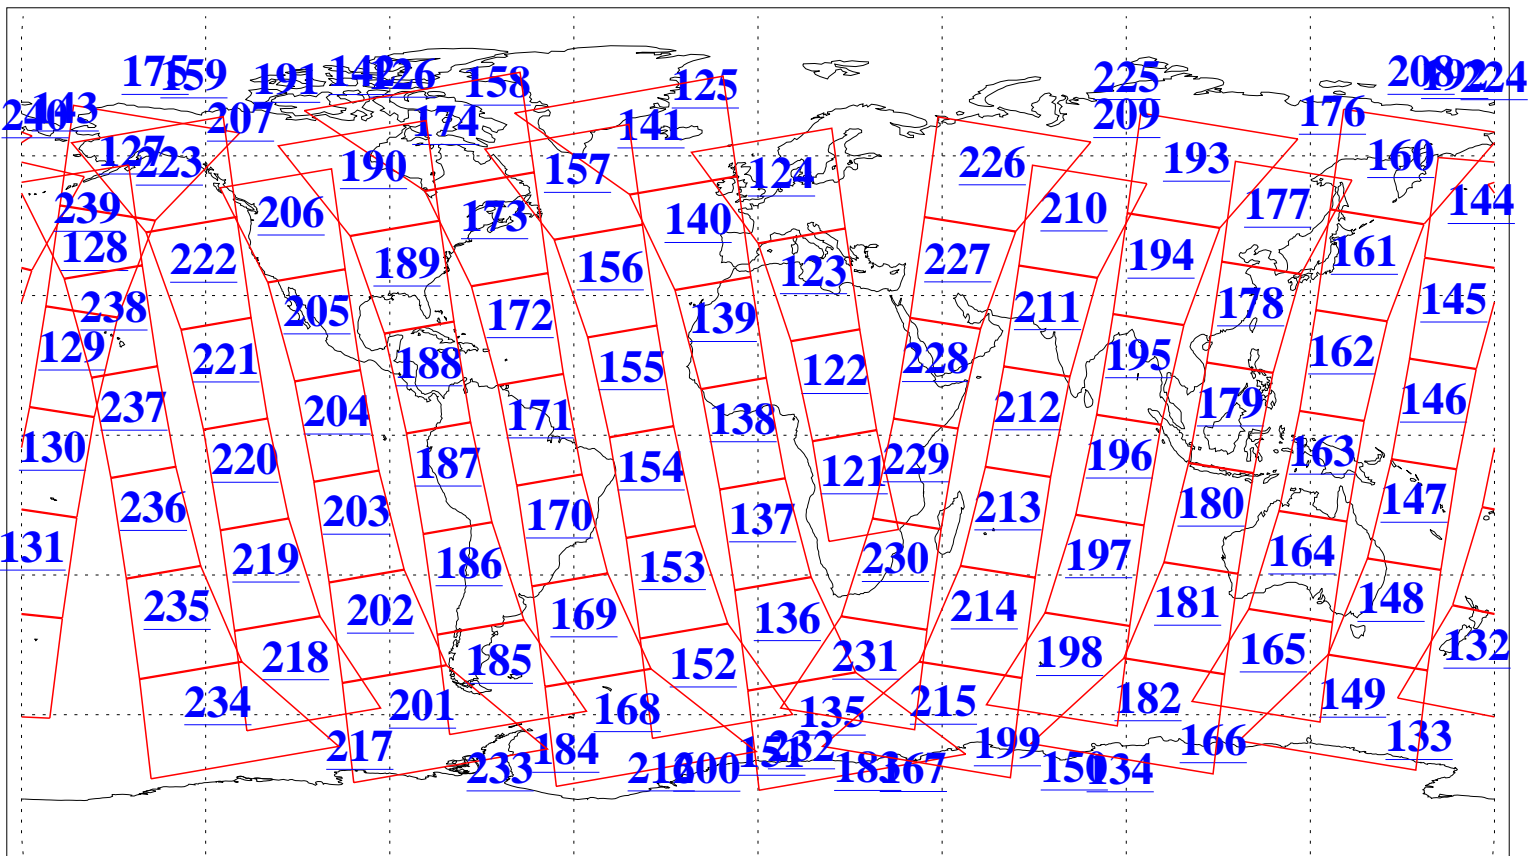

L1B Availability
AMSU Granules: 240
HSB Granules: 0
AIRS Granules: 240

19 May 2013
DoY 139
Aqua Day 4033
Granules: 1 to 120

Granules: 121 to 240

Legend: AMSU Available, HSB Available, AIRS Available

L1B Availability
AMSU Granules: 240
HSB Granules: 0
AIRS Granules: 240

19 May 2013
DoY 139
Aqua Day 4033
Ascending Granules

Descending Granules

Legend: AMSU Available, HSB Available, AIRS Available

L1B Availability
 AMSU Granules: 240
 HSB Granules: 0
 AIRS Granules: 240

19 May 2013
 DoY 139
 Aqua Day 4033

Northern Hemisphere Granules

Southern Hemisphere Granules

Legend: AMSU Available, HSB Available, AIRS Available