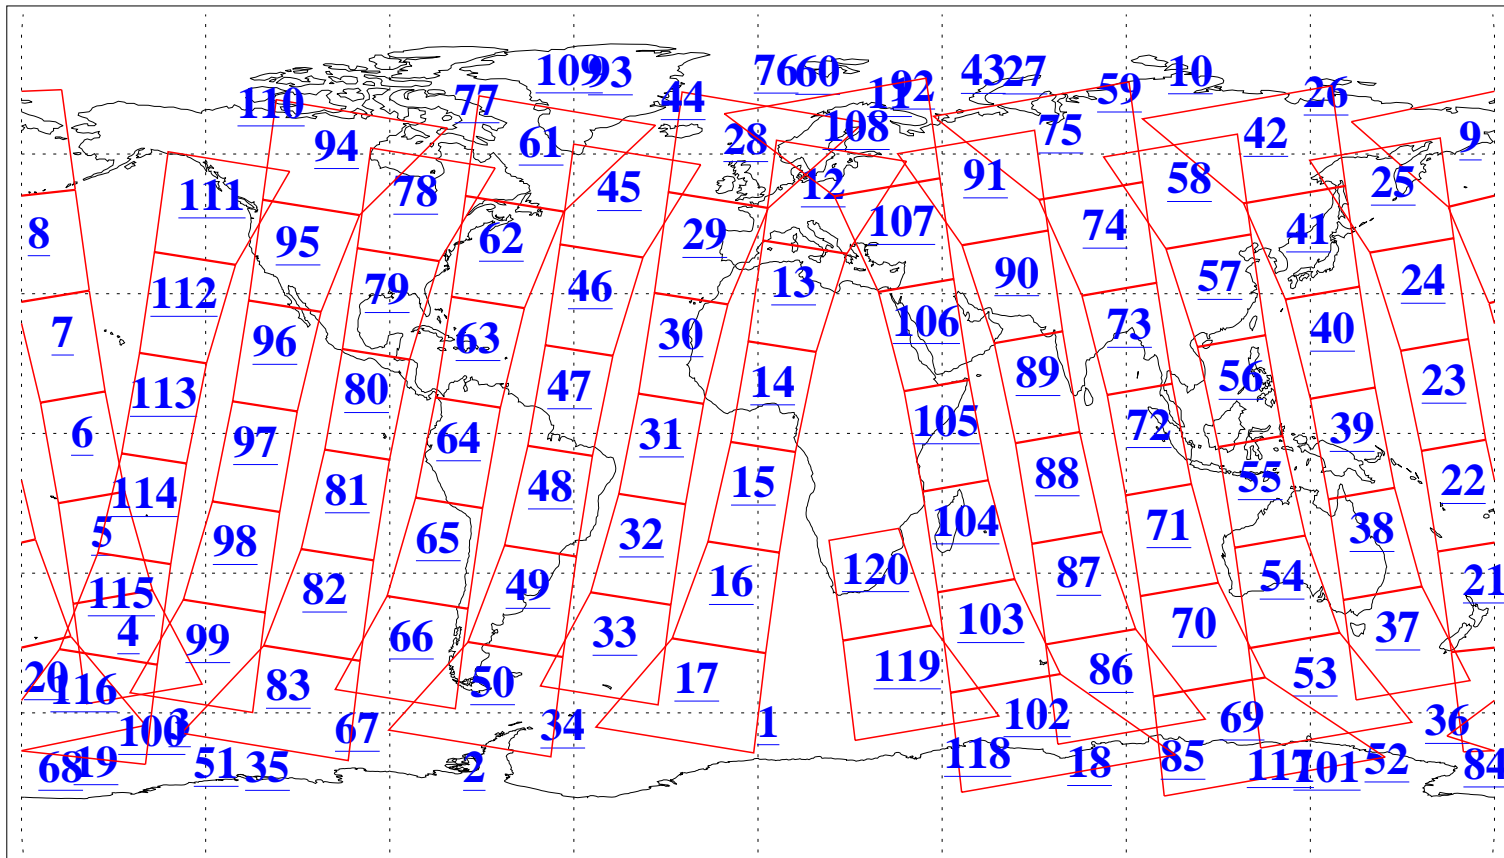

L1B Availability
AMSU Granules: 240
HSB Granules: 0
AIRS Granules: 240

19 May 2013
DoY 139
Aqua Day 4033
Granules: 1 to 120

Granules: 121 to 240

Legend: AMSU Available, HSB Available, AIRS Available

L1B Availability
AMSU Granules: 240
HSB Granules: 0
AIRS Granules: 240

19 May 2013
DoY 139
Aqua Day 4033
Ascending Granules

Descending Granules

Legend: AMSU Available, HSB Available, AIRS Available

L1B Availability
 AMSU Granules: 240
 HSB Granules: 0
 AIRS Granules: 240

19 May 2013
 DoY 139
 Aqua Day 4033

Northern Hemisphere Granules

Southern Hemisphere Granules

Legend: AMSU Available, HSB Available, AIRS Available