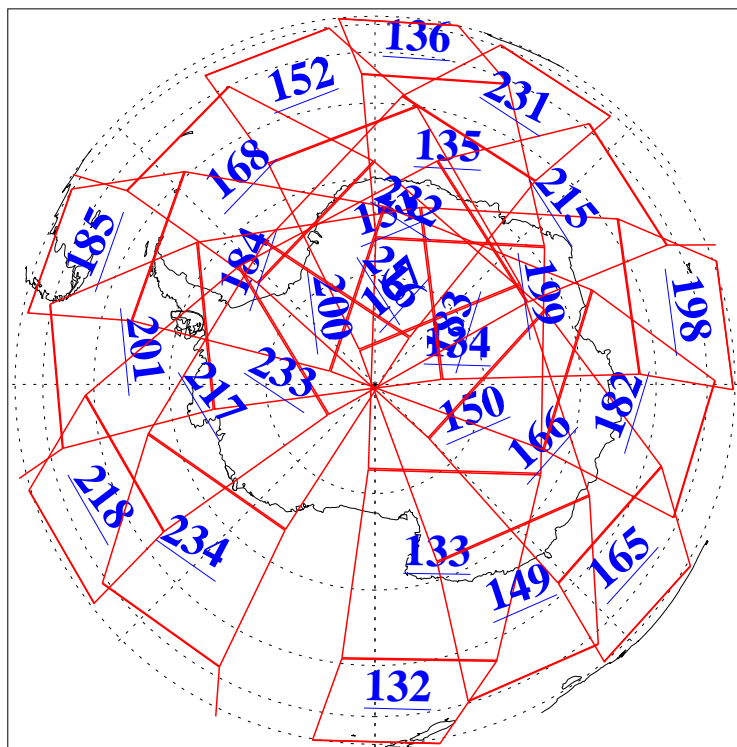

19 May 2013
DoY 139
Aqua Day 4033
Ascending Granules

Descending Granules

Legend: AMSU Available, HSB Available, AIRS Available

L1B Availability
 AMSU Granules: 240
 HSB Granules: 0
 AIRS Granules: 240

19 May 2013
 DoY 139
 Aqua Day 4033

Northern Hemisphere Granules

Southern Hemisphere Granules

Legend: AMSU Available, HSB Available, AIRS Available