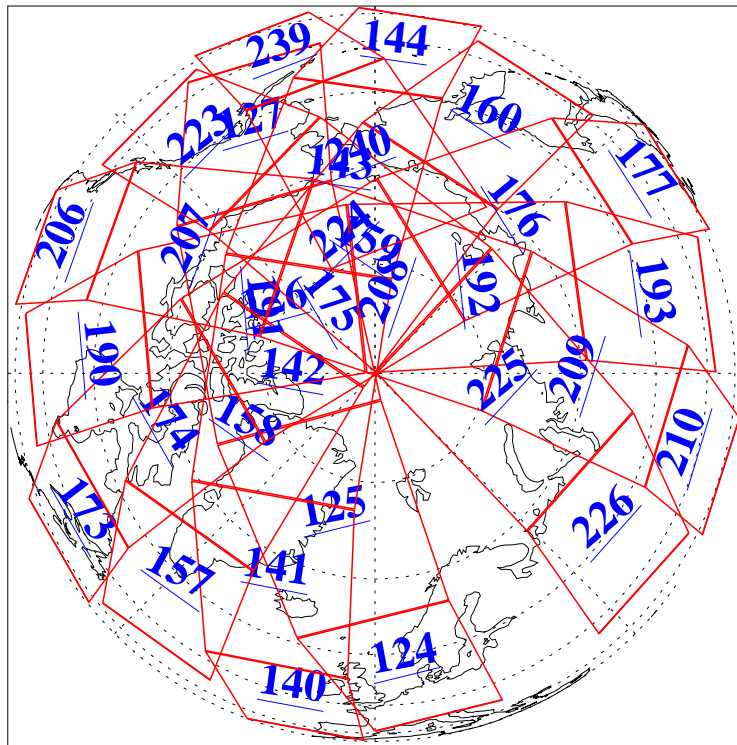

19 May 2013
DoY 139
Aqua Day 4033
Ascending Granules

Descending Granules

Legend: AMSU Available, HSB Available, AIRS Available

L1B Availability
 AMSU Granules: 240
 HSB Granules: 0
 AIRS Granules: 240

19 May 2013
 DoY 139
 Aqua Day 4033

Northern Hemisphere Granules

Southern Hemisphere Granules

Legend: AMSU Available, HSB Available, AIRS Available