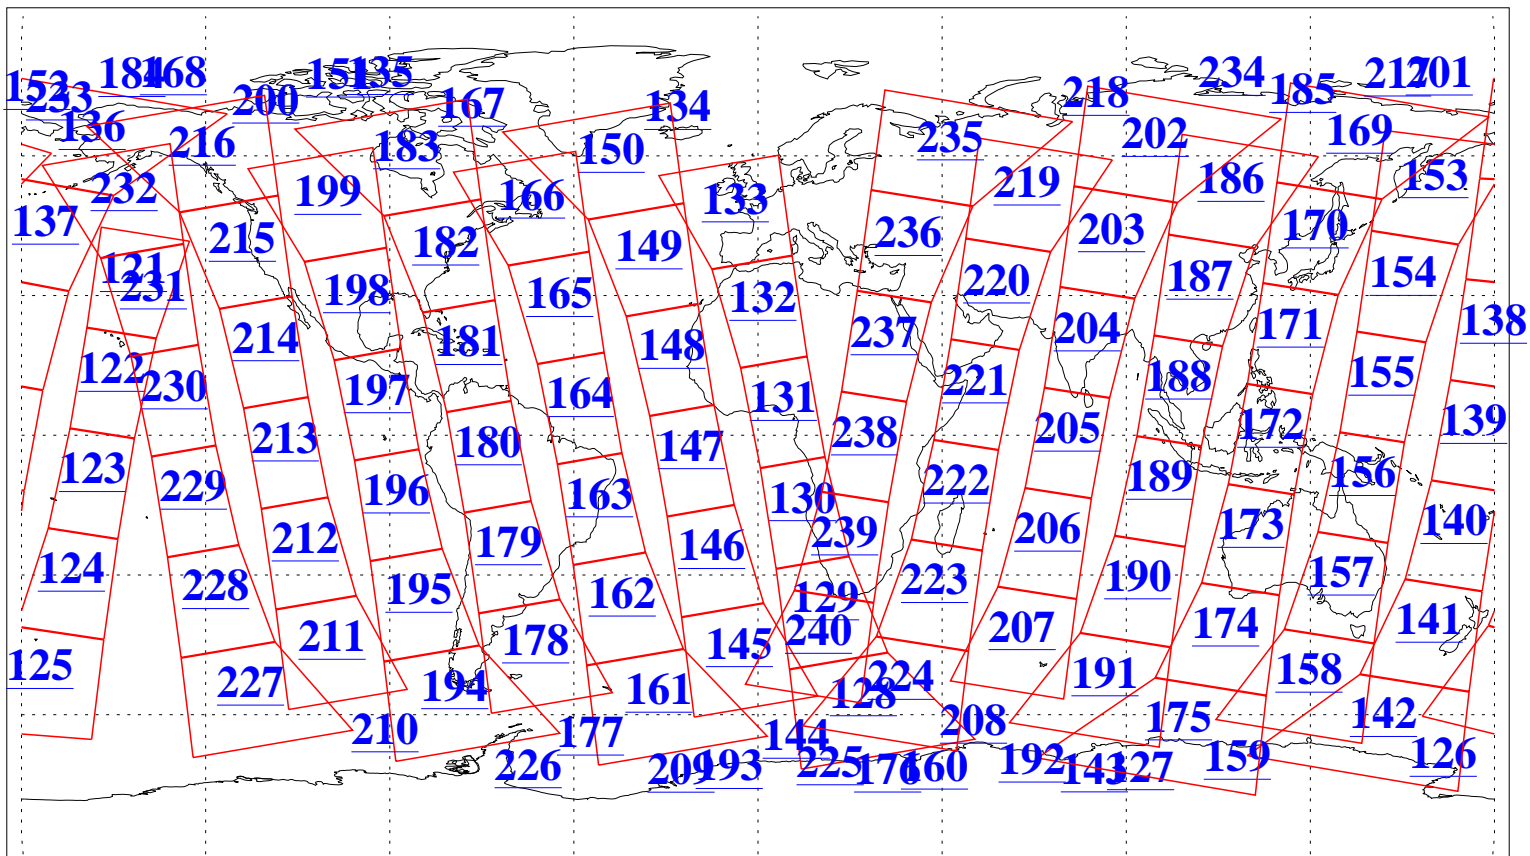

L1B Availability  
AMSU Granules: 240  
HSB Granules: 0  
AIRS Granules: 240

18 May 2013  
DoY 138  
Aqua Day 4032  
Granules: 1 to 120

Granules: 121 to 240

Legend: AMSU Available, HSB Available, AIRS Available

L1B Availability  
AMSU Granules: 240  
HSB Granules: 0  
AIRS Granules: 240

18 May 2013  
DoY 138  
Aqua Day 4032  
Ascending Granules

Descending Granules

Legend: AMSU Available, HSB Available, AIRS Available