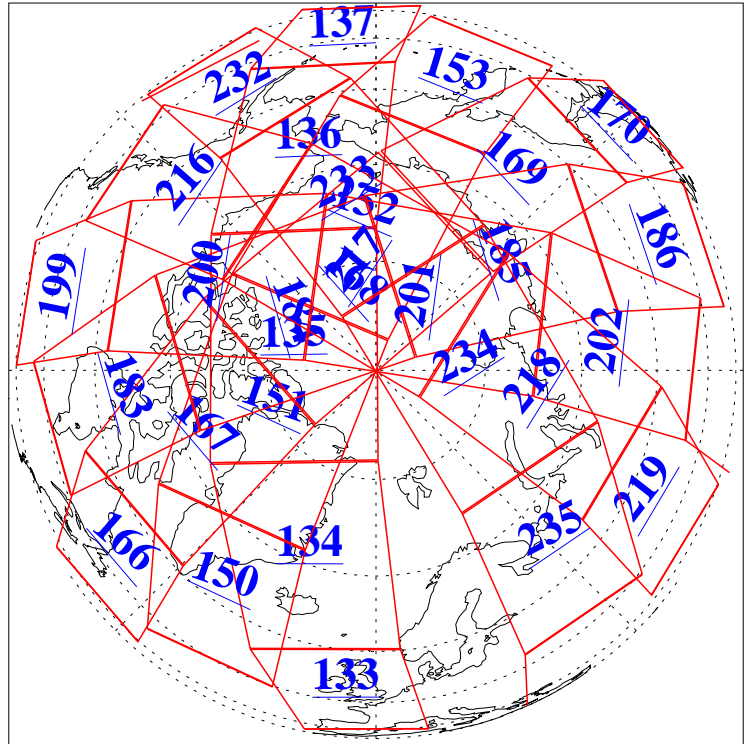

L1B Availability  
AMSU Granules: 240  
HSB Granules: 0  
AIRS Granules: 240

18 May 2013  
DoY 138  
Aqua Day 4032  
Ascending Granules

Descending Granules

Legend: AMSU Available, HSB Available, AIRS Available

### Northern Hemisphere Granules