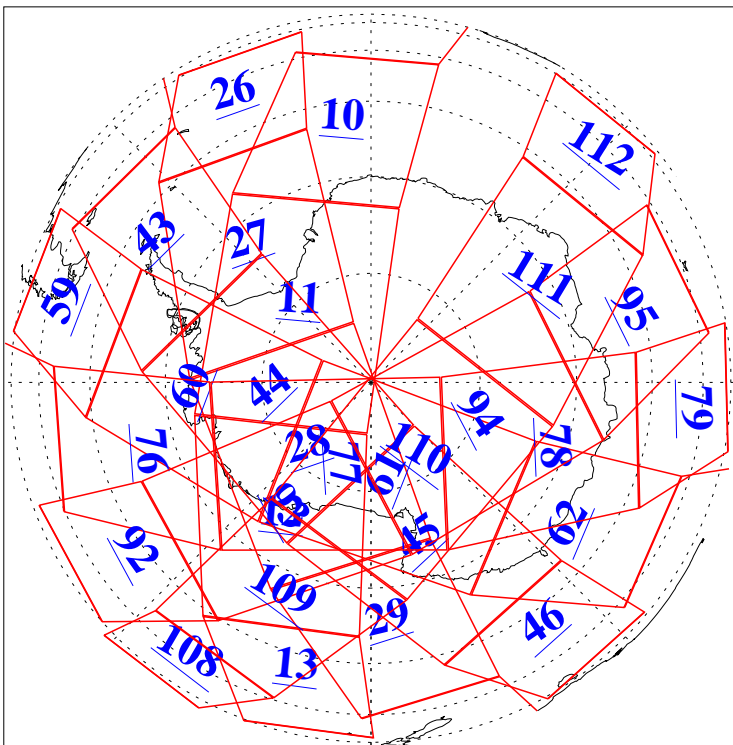

Legend: AMSU Available, HSB Available, AIRS Available