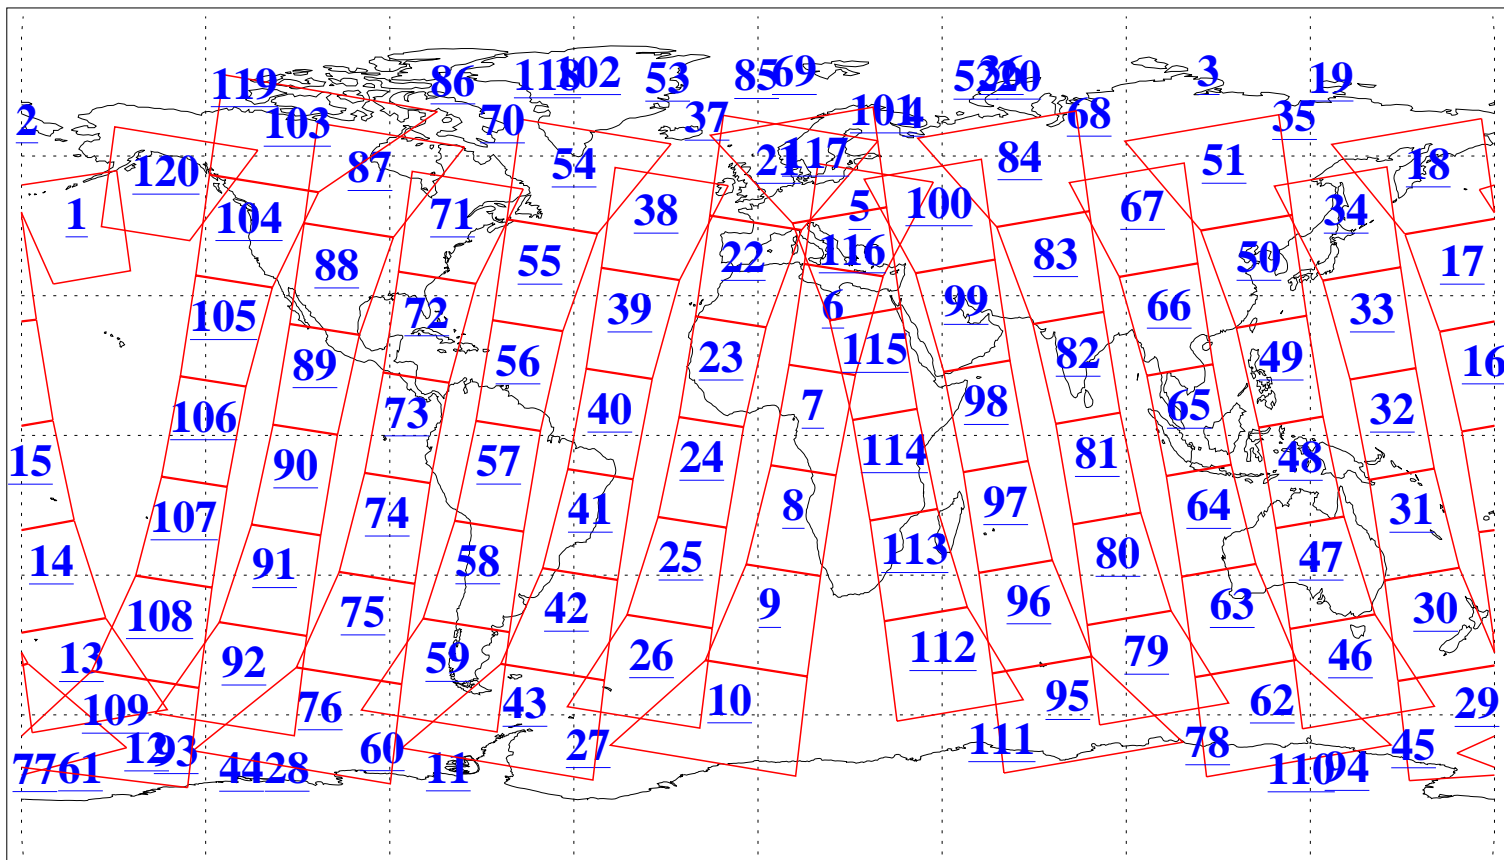

L1B Availability  
AMSU Granules: 240  
HSB Granules: 0  
AIRS Granules: 240

18 May 2013  
DoY 138  
Aqua Day 4032  
Granules: 1 to 120

Granules: 121 to 240

Legend: AMSU Available, HSB Available, AIRS Available

L1B Availability  
AMSU Granules: 240  
HSB Granules: 0  
AIRS Granules: 240

18 May 2013  
DoY 138  
Aqua Day 4032  
Ascending Granules

Descending Granules

Legend: AMSU Available, HSB Available, AIRS Available