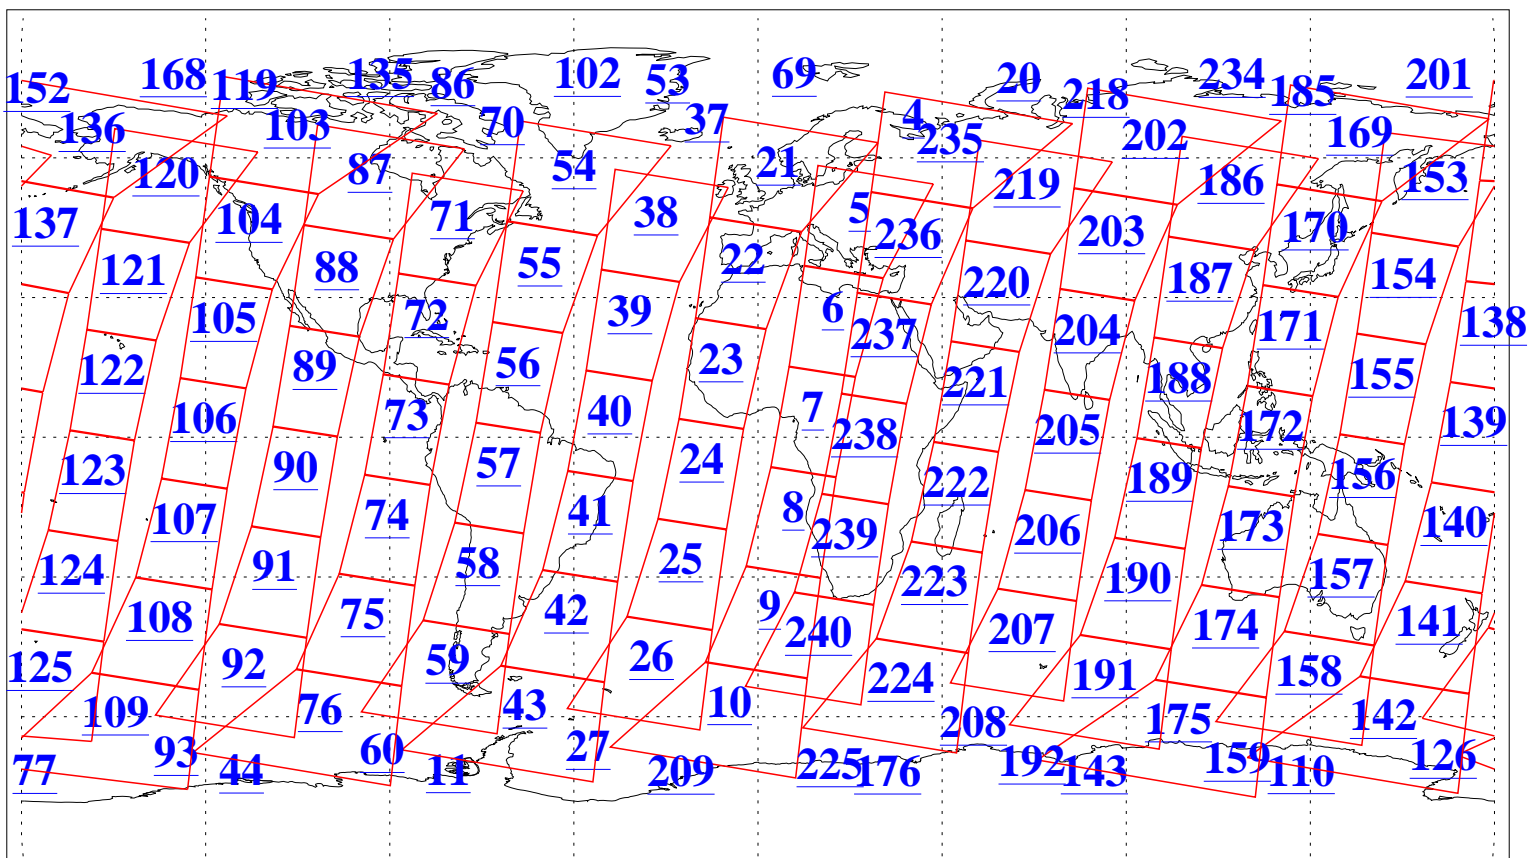

L1B Availability  
AMSU Granules: 240  
HSB Granules: 0  
AIRS Granules: 240

18 May 2013  
DoY 138  
Aqua Day 4032  
Granules: 1 to 120

Granules: 121 to 240

Legend: AMSU Available, HSB Available, AIRS Available

L1B Availability  
AMSU Granules: 240  
HSB Granules: 0  
AIRS Granules: 240

18 May 2013  
DoY 138  
Aqua Day 4032  
Ascending Granules

Descending Granules

Legend: AMSU Available, HSB Available, AIRS Available