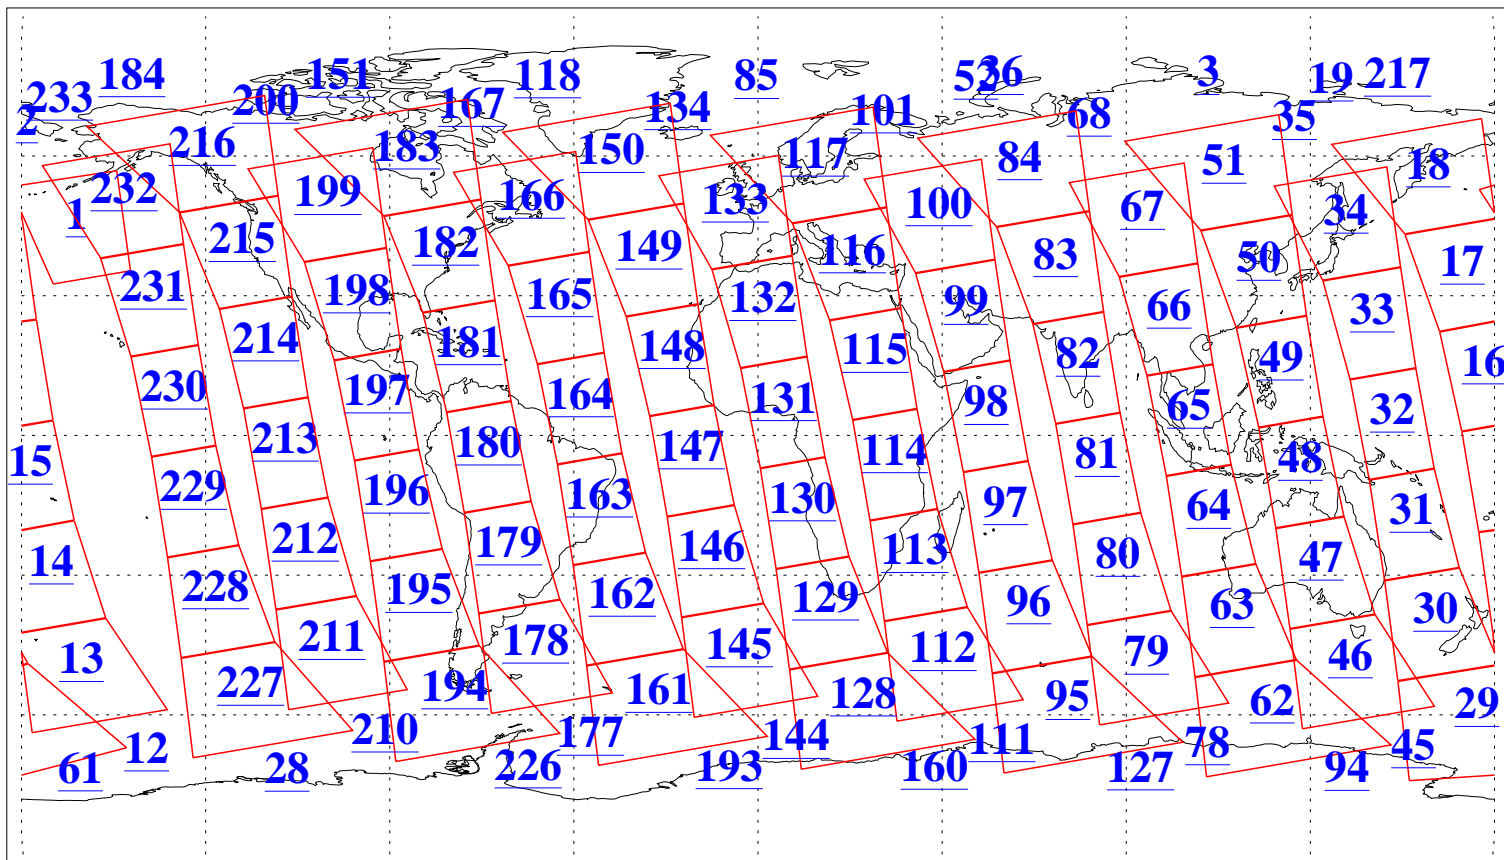

L1B Availability  
AMSU Granules: 240  
HSB Granules: 0  
AIRS Granules: 240

18 May 2013  
DoY 138  
Aqua Day 4032  
Granules: 1 to 120

Granules: 121 to 240

Legend: AMSU Available, HSB Available, AIRS Available

L1B Availability  
AMSU Granules: 240  
HSB Granules: 0  
AIRS Granules: 240

18 May 2013  
DoY 138  
Aqua Day 4032  
Ascending Granules

Descending Granules

Legend: AMSU Available, HSB Available, AIRS Available