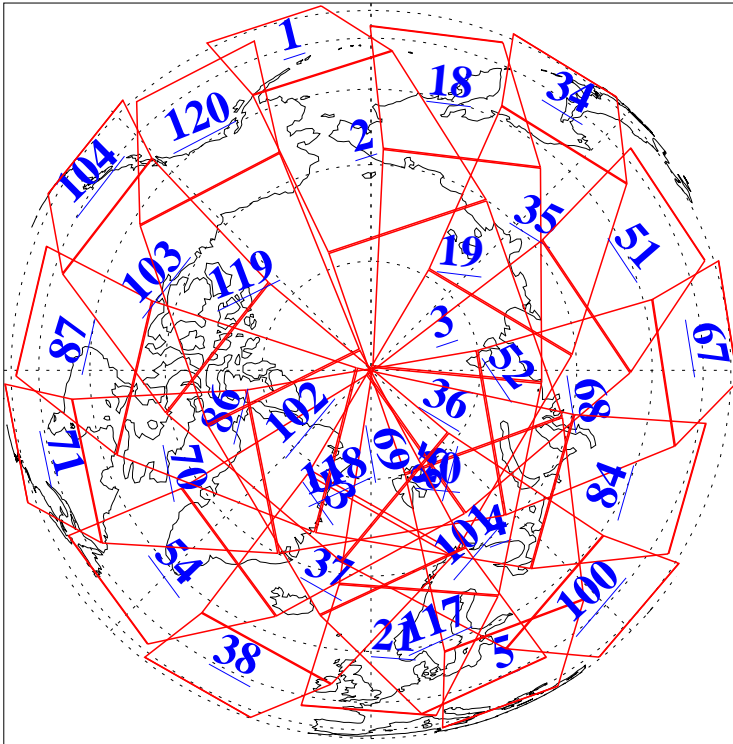

L1B Availability  
AMSU Granules: 240  
HSB Granules: 0  
AIRS Granules: 240

18 May 2013  
DoY 138  
Aqua Day 4032  
Granules: 1 to 120

Granules: 121 to 240

Legend: AMSU Available, HSB Available, AIRS Available

L1B Availability  
AMSU Granules: 240  
HSB Granules: 0  
AIRS Granules: 240

18 May 2013  
DoY 138  
Aqua Day 4032  
Ascending Granules

Descending Granules

Legend: AMSU Available, HSB Available, AIRS Available

### Northern Hemisphere Granules