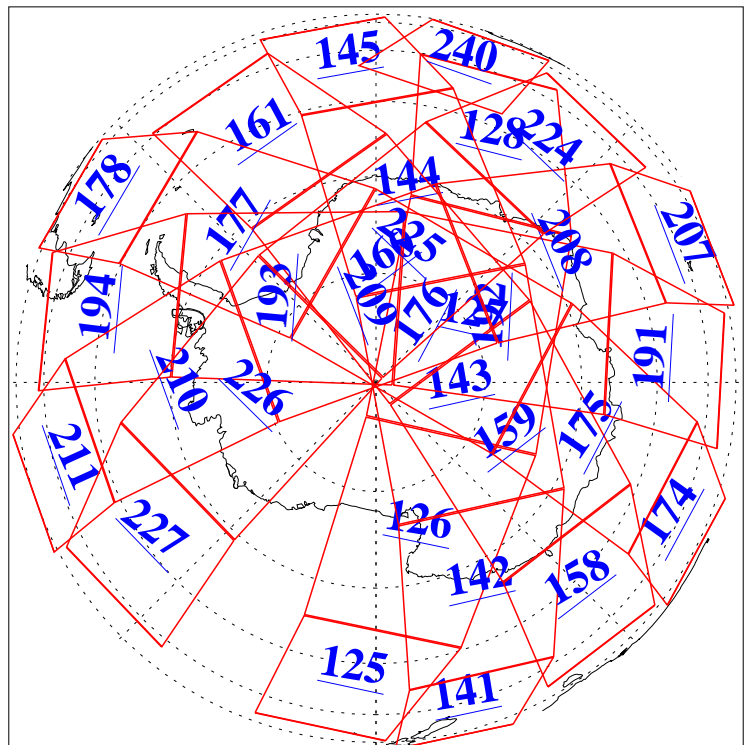

Legend: AMSU Available, HSB Available, AIRS Available