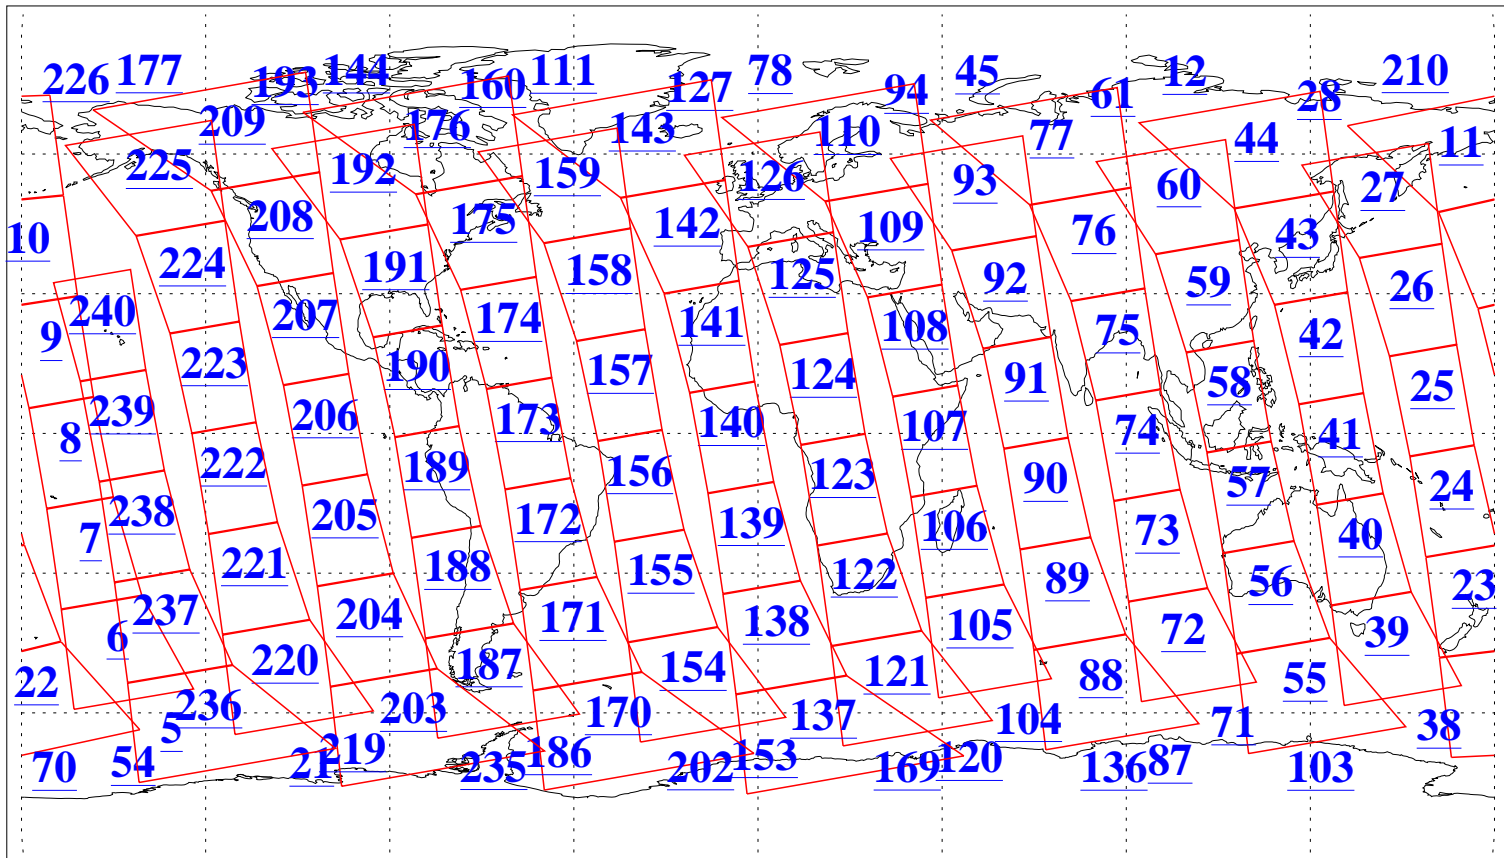

L1B Availability  
AMSU Granules: 240  
HSB Granules: 0  
AIRS Granules: 240

17 May 2013  
DoY 137  
Aqua Day 4031  
Granules: 1 to 120

Granules: 121 to 240

Legend: AMSU Available, HSB Available, AIRS Available

L1B Availability  
AMSU Granules: 240  
HSB Granules: 0  
AIRS Granules: 240

17 May 2013  
DoY 137  
Aqua Day 4031  
Ascending Granules

Descending Granules

Legend: AMSU Available, HSB Available, AIRS Available

L1B Availability  
 AMSU Granules: 240  
 HSB Granules: 0  
 AIRS Granules: 240

17 May 2013  
 DoY 137  
 Aqua Day 4031

Northern Hemisphere Granules

Southern Hemisphere Granules

Legend: AMSU Available, HSB Available, AIRS Available