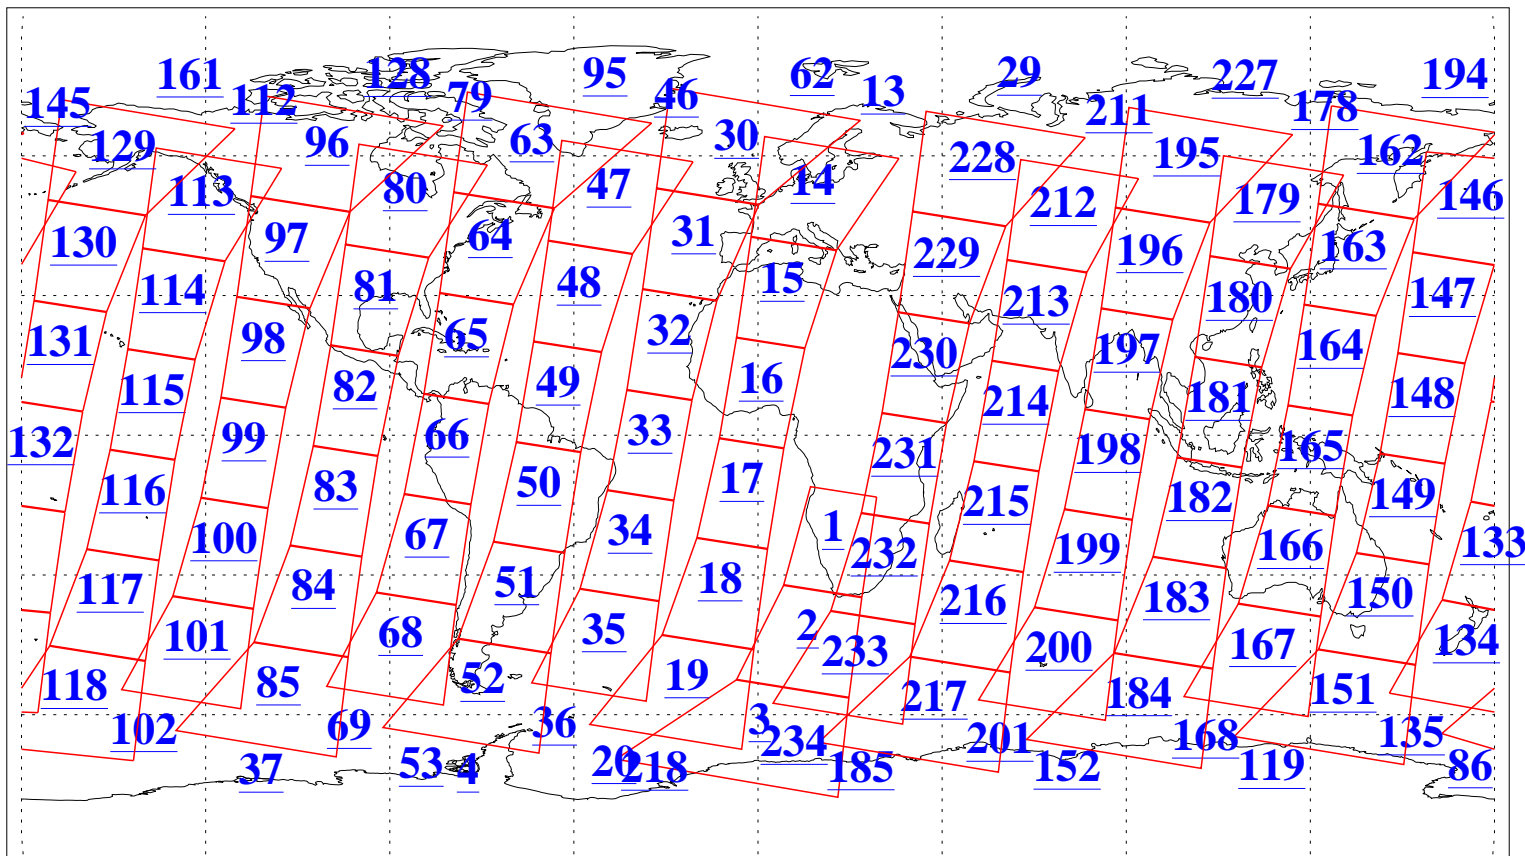

L1B Availability  
AMSU Granules: 240  
HSB Granules: 0  
AIRS Granules: 240

17 May 2013  
DoY 137  
Aqua Day 4031  
Granules: 1 to 120

Granules: 121 to 240

Legend: AMSU Available, HSB Available, AIRS Available

L1B Availability  
AMSU Granules: 240  
HSB Granules: 0  
AIRS Granules: 240

17 May 2013  
DoY 137  
Aqua Day 4031  
Ascending Granules

Descending Granules

Legend: AMSU Available, HSB Available, AIRS Available

L1B Availability  
 AMSU Granules: 240  
 HSB Granules: 0  
 AIRS Granules: 240

17 May 2013  
 DoY 137  
 Aqua Day 4031

Northern Hemisphere Granules

Southern Hemisphere Granules

Legend: AMSU Available, HSB Available, AIRS Available