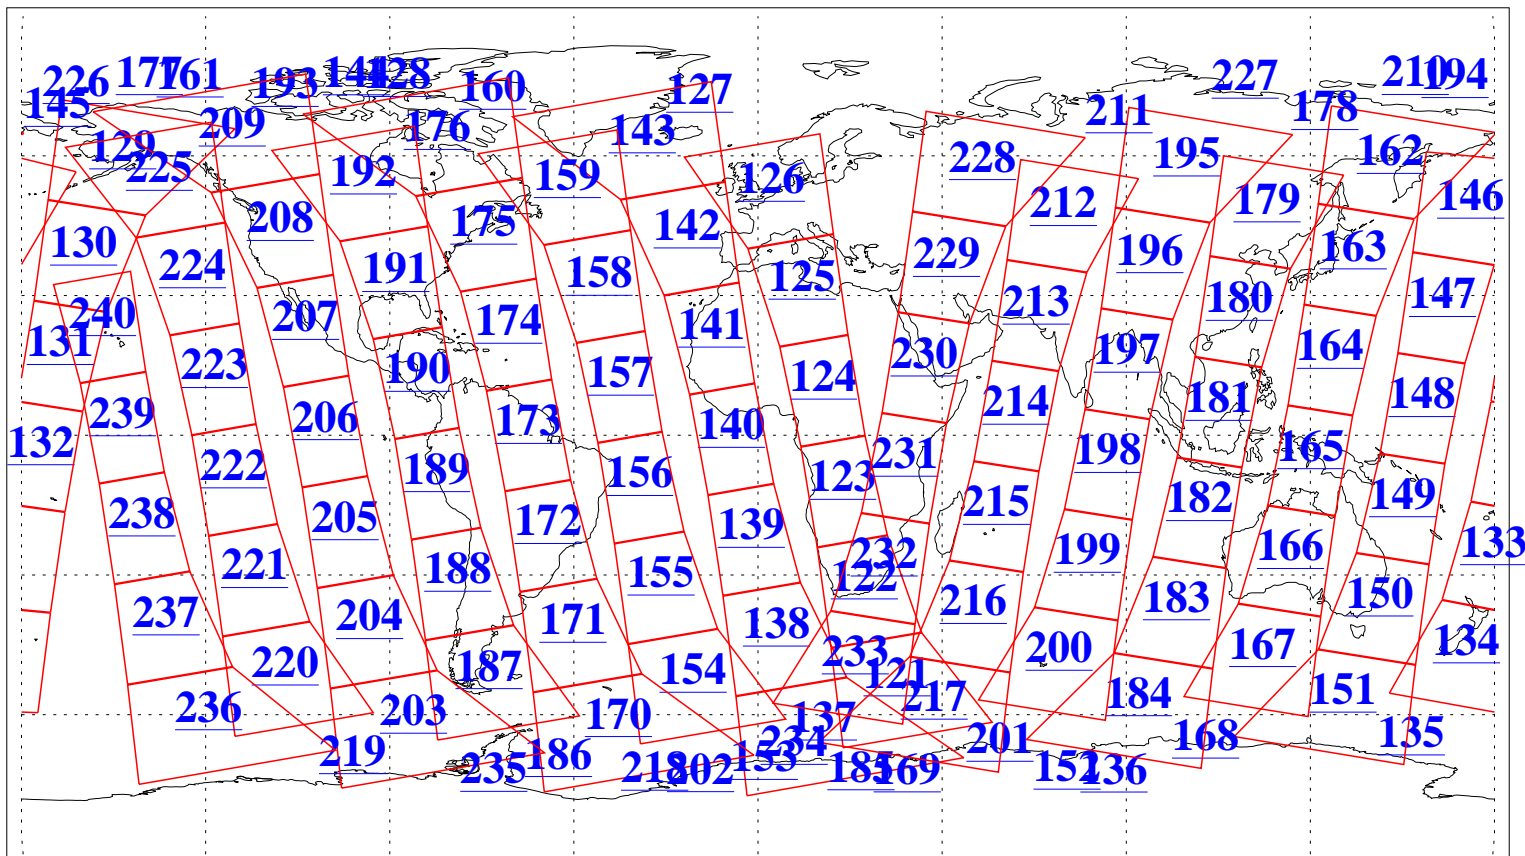

L1B Availability  
AMSU Granules: 240  
HSB Granules: 0  
AIRS Granules: 240

17 May 2013  
DoY 137  
Aqua Day 4031  
Granules: 1 to 120

Granules: 121 to 240

Legend: AMSU Available, HSB Available, AIRS Available

L1B Availability  
AMSU Granules: 240  
HSB Granules: 0  
AIRS Granules: 240

17 May 2013  
DoY 137  
Aqua Day 4031  
Ascending Granules

Descending Granules

Legend: AMSU Available, HSB Available, AIRS Available

L1B Availability  
 AMSU Granules: 240  
 HSB Granules: 0  
 AIRS Granules: 240

17 May 2013  
 DoY 137  
 Aqua Day 4031

Northern Hemisphere Granules

Southern Hemisphere Granules

Legend: AMSU Available, HSB Available, AIRS Available