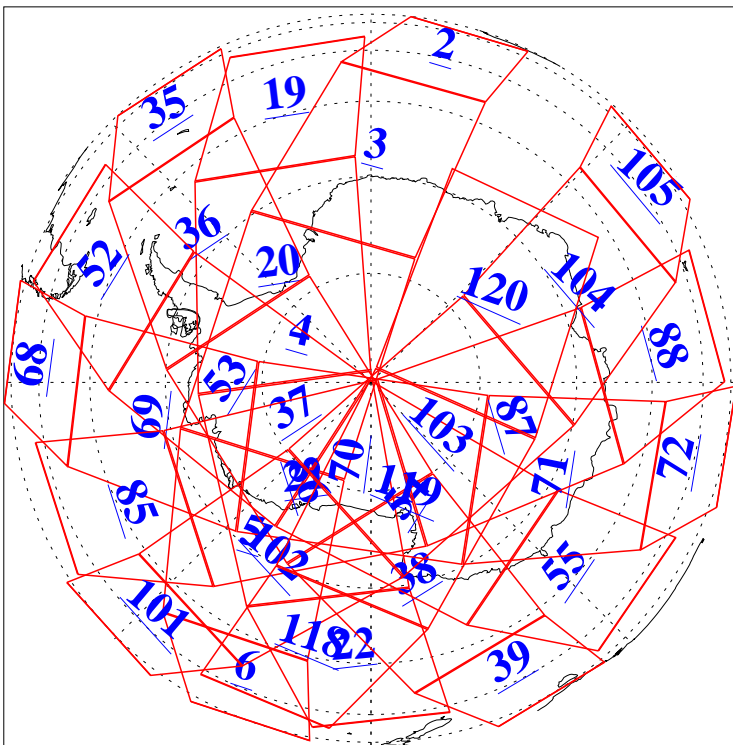

L1B Availability  
AMSU Granules: 240  
HSB Granules: 0  
AIRS Granules: 240

17 May 2013  
DoY 137  
Aqua Day 4031  
Granules: 1 to 120

Granules: 121 to 240

Legend: AMSU Available, HSB Available, AIRS Available

L1B Availability  
AMSU Granules: 240  
HSB Granules: 0  
AIRS Granules: 240

17 May 2013  
DoY 137  
Aqua Day 4031  
Ascending Granules

Descending Granules

Legend: AMSU Available, HSB Available, AIRS Available

L1B Availability  
 AMSU Granules: 240  
 HSB Granules: 0  
 AIRS Granules: 240

17 May 2013  
 DoY 137  
 Aqua Day 4031

Northern Hemisphere Granules

Southern Hemisphere Granules

Legend: AMSU Available, HSB Available, AIRS Available