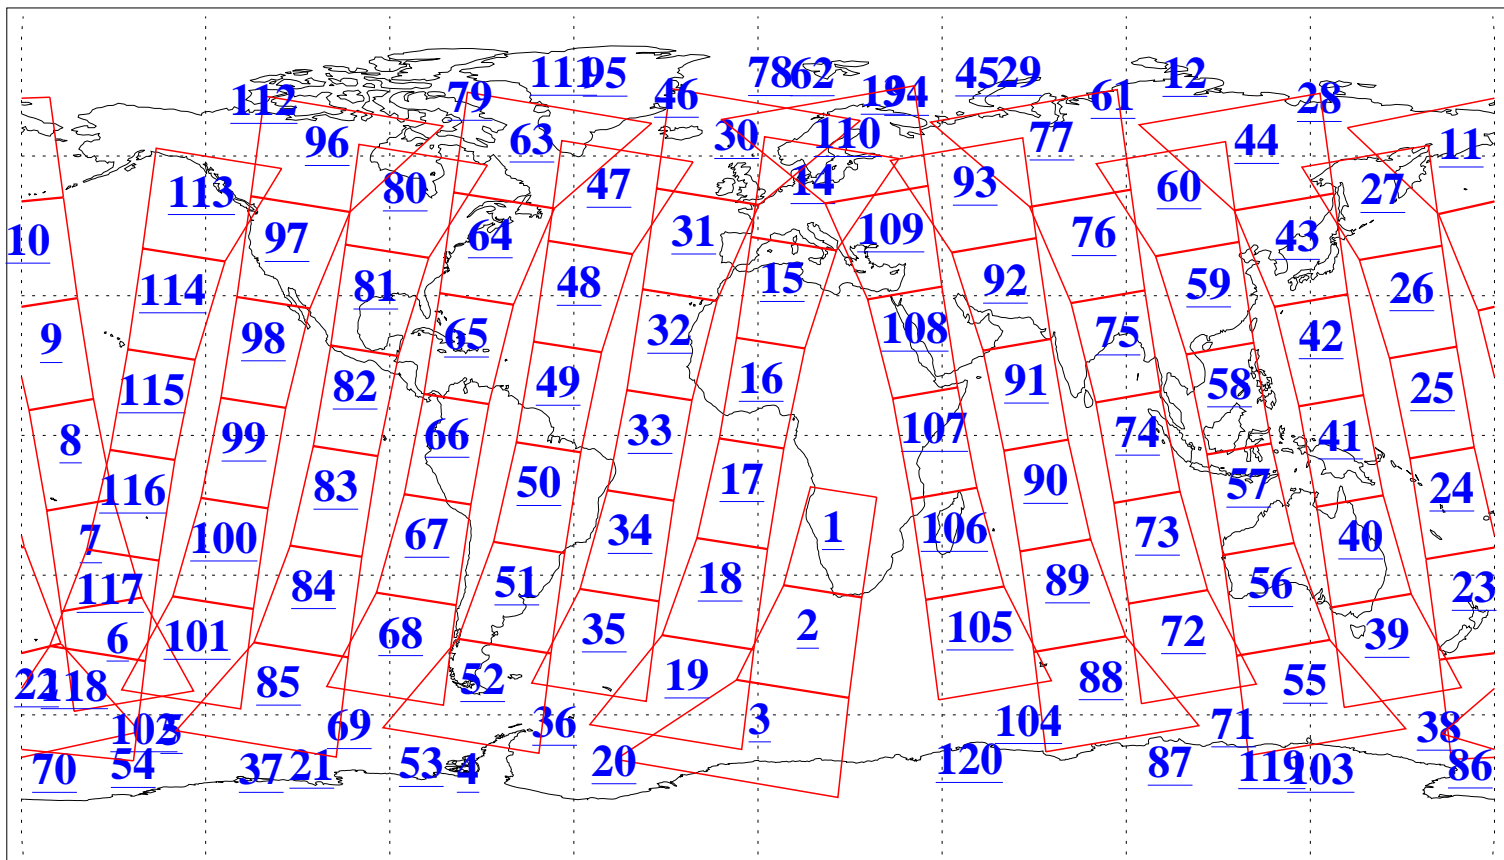

L1B Availability  
AMSU Granules: 240  
HSB Granules: 0  
AIRS Granules: 240

17 May 2013  
DoY 137  
Aqua Day 4031  
Granules: 1 to 120

Granules: 121 to 240

Legend: AMSU Available, HSB Available, AIRS Available

L1B Availability  
AMSU Granules: 240  
HSB Granules: 0  
AIRS Granules: 240

17 May 2013  
DoY 137  
Aqua Day 4031  
Ascending Granules

Descending Granules

Legend: AMSU Available, HSB Available, AIRS Available

L1B Availability  
 AMSU Granules: 240  
 HSB Granules: 0  
 AIRS Granules: 240

17 May 2013  
 DoY 137  
 Aqua Day 4031

Northern Hemisphere Granules

Southern Hemisphere Granules

Legend: AMSU Available, HSB Available, AIRS Available