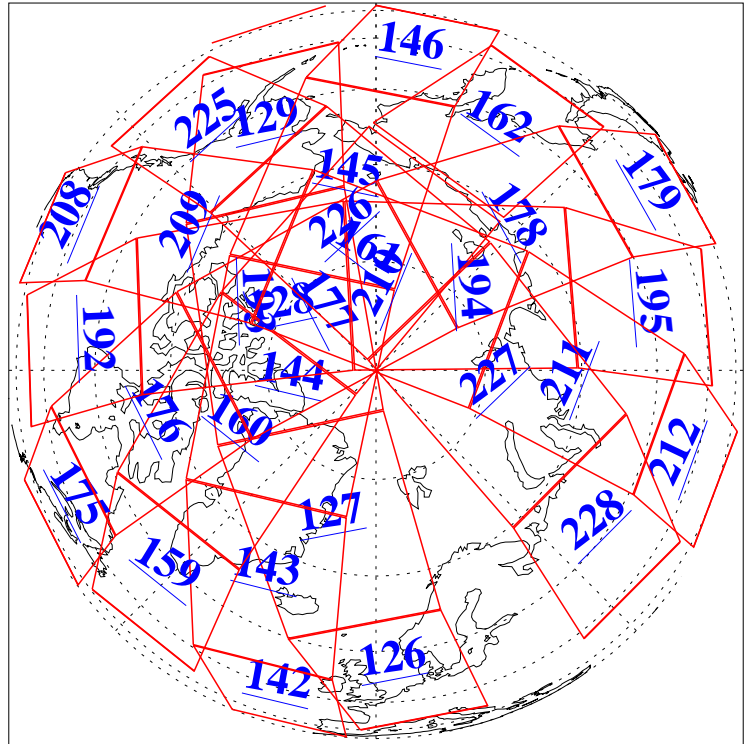

L1B Availability  
AMSU Granules: 240  
HSB Granules: 0  
AIRS Granules: 240

17 May 2013  
DoY 137  
Aqua Day 4031  
Ascending Granules

Descending Granules

Legend: AMSU Available, HSB Available, AIRS Available

L1B Availability  
 AMSU Granules: 240  
 HSB Granules: 0  
 AIRS Granules: 240

17 May 2013  
 DoY 137  
 Aqua Day 4031

Northern Hemisphere Granules

Southern Hemisphere Granules

Legend: AMSU Available, HSB Available, AIRS Available