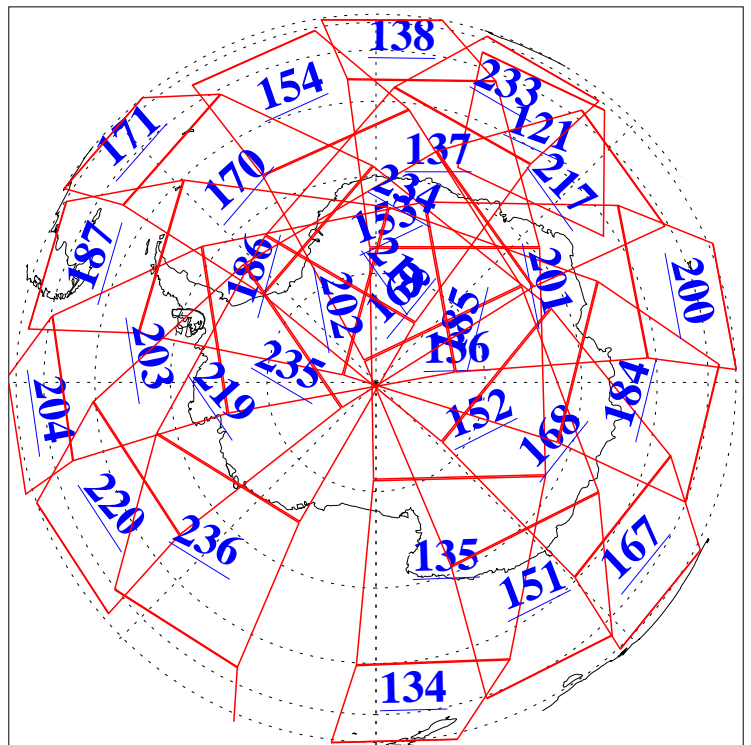

L1B Availability  
AMSU Granules: 240  
HSB Granules: 0  
AIRS Granules: 240

17 May 2013  
DoY 137  
Aqua Day 4031  
Granules: 1 to 120

Granules: 121 to 240

Legend: AMSU Available, HSB Available, AIRS Available

L1B Availability  
AMSU Granules: 240  
HSB Granules: 0  
AIRS Granules: 240

17 May 2013  
DoY 137  
Aqua Day 4031  
Ascending Granules

Descending Granules

Legend: AMSU Available, HSB Available, AIRS Available

L1B Availability  
 AMSU Granules: 240  
 HSB Granules: 0  
 AIRS Granules: 240

17 May 2013  
 DoY 137  
 Aqua Day 4031

Northern Hemisphere Granules

Southern Hemisphere Granules

Legend: AMSU Available, HSB Available, AIRS Available