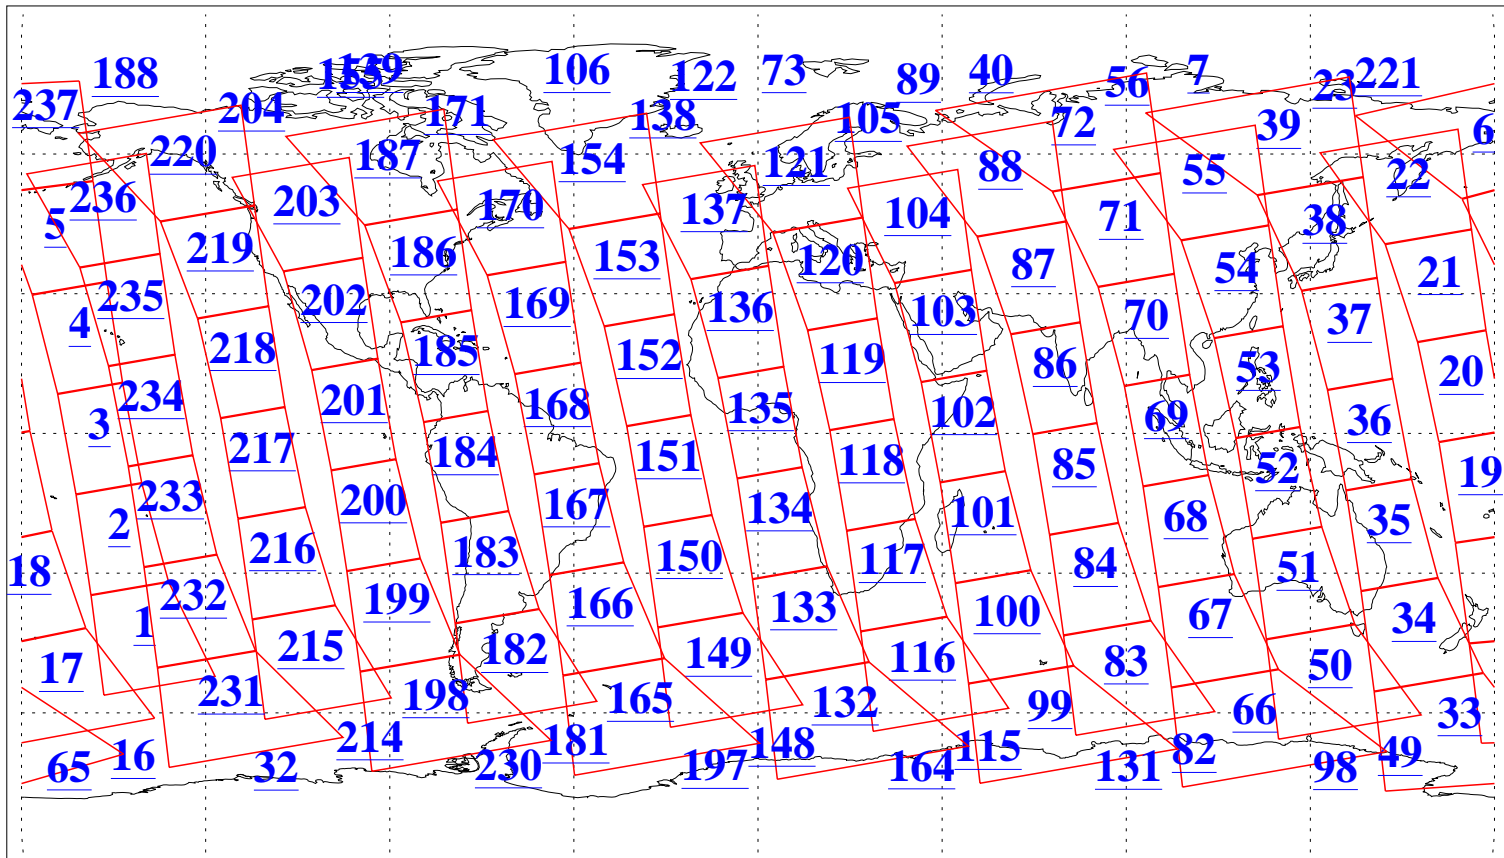

L1B Availability  
AMSU Granules: 240  
HSB Granules: 0  
AIRS Granules: 240

14 May 2013  
DoY 134  
Aqua Day 4028  
Granules: 1 to 120

Granules: 121 to 240

Legend: AMSU Available, HSB Available, AIRS Available

L1B Availability  
 AMSU Granules: 240  
 HSB Granules: 0  
 AIRS Granules: 240

14 May 2013  
 DoY 134  
 Aqua Day 4028

Ascending Granules

Descending Granules

Legend: AMSU Available, HSB Available, AIRS Available

L1B Availability  
 AMSU Granules: 240  
 HSB Granules: 0  
 AIRS Granules: 240

14 May 2013  
 DoY 134  
 Aqua Day 4028

Northern Hemisphere Granules

Southern Hemisphere Granules

Legend: AMSU Available, HSB Available, AIRS Available