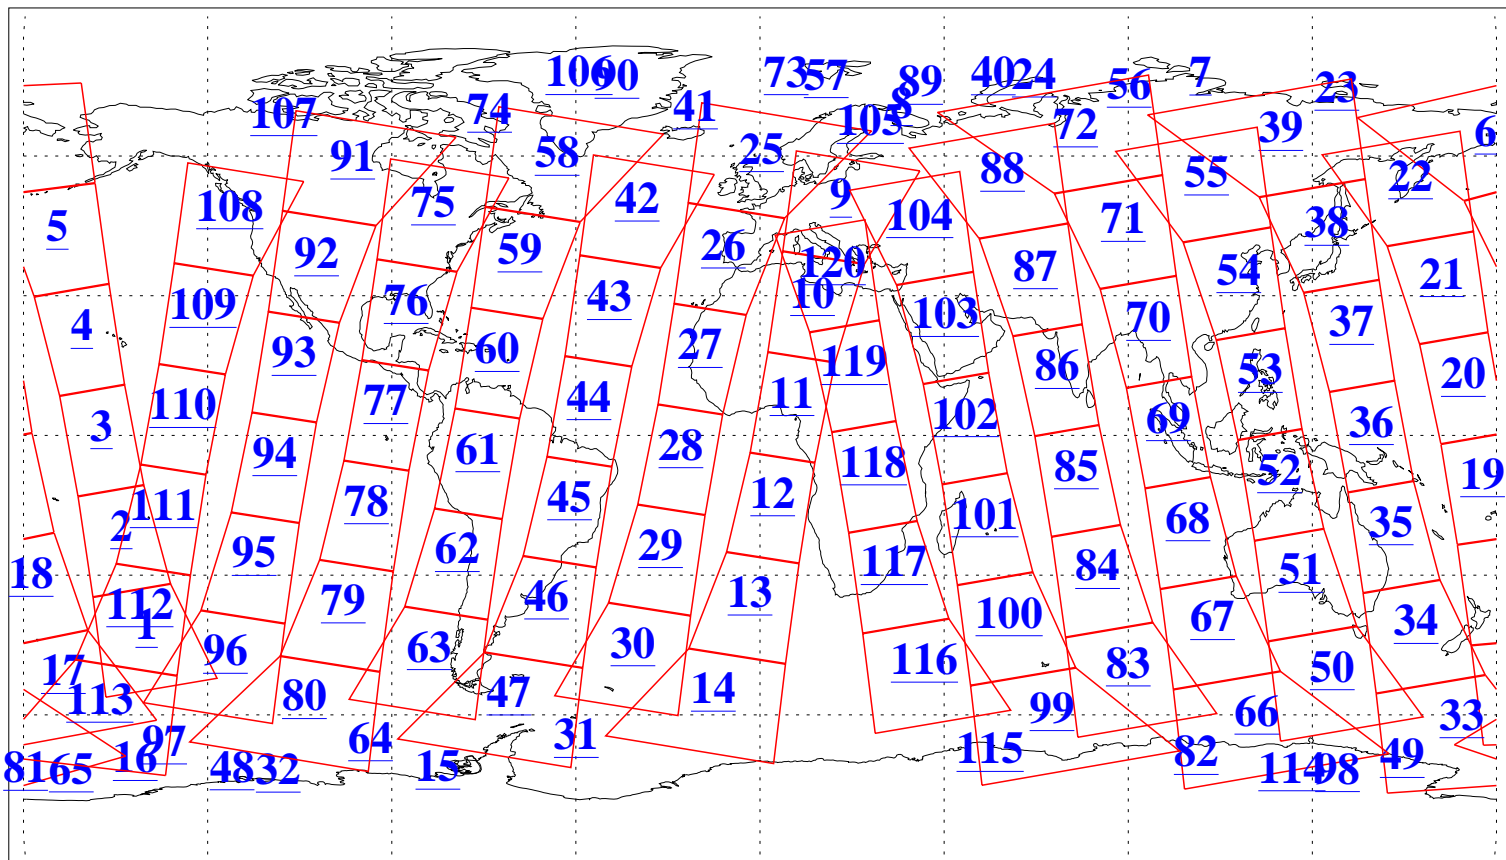

L1B Availability  
AMSU Granules: 240  
HSB Granules: 0  
AIRS Granules: 240

14 May 2013  
DoY 134  
Aqua Day 4028  
Granules: 1 to 120

Granules: 121 to 240

Legend: AMSU Available, HSB Available, AIRS Available

L1B Availability  
 AMSU Granules: 240  
 HSB Granules: 0  
 AIRS Granules: 240

14 May 2013  
 DoY 134  
 Aqua Day 4028

Ascending Granules

Descending Granules

Legend: AMSU Available, HSB Available, AIRS Available

L1B Availability  
 AMSU Granules: 240  
 HSB Granules: 0  
 AIRS Granules: 240

14 May 2013  
 DoY 134  
 Aqua Day 4028

Northern Hemisphere Granules

Southern Hemisphere Granules

Legend: AMSU Available, HSB Available, AIRS Available