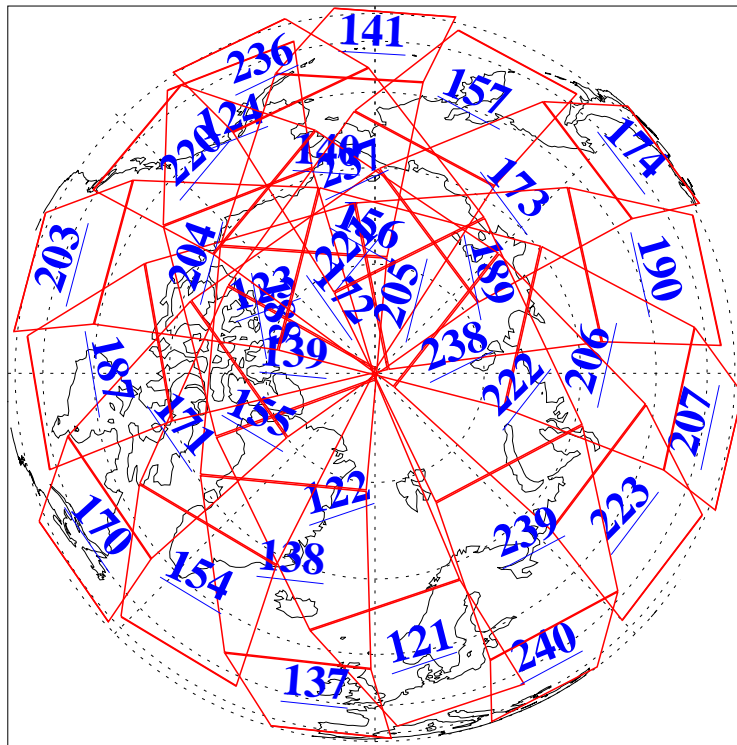

L1B Availability  
AMSU Granules: 240  
HSB Granules: 0  
AIRS Granules: 240

14 May 2013  
DoY 134  
Aqua Day 4028  
Granules: 1 to 120

Granules: 121 to 240

Legend: AMSU Available, HSB Available, AIRS Available

L1B Availability  
 AMSU Granules: 240  
 HSB Granules: 0  
 AIRS Granules: 240

14 May 2013  
 DoY 134  
 Aqua Day 4028

Ascending Granules

Descending Granules

Legend: AMSU Available, HSB Available, AIRS Available

L1B Availability  
 AMSU Granules: 240  
 HSB Granules: 0  
 AIRS Granules: 240

14 May 2013  
 DoY 134  
 Aqua Day 4028

Northern Hemisphere Granules

Southern Hemisphere Granules

Legend: AMSU Available, HSB Available, AIRS Available