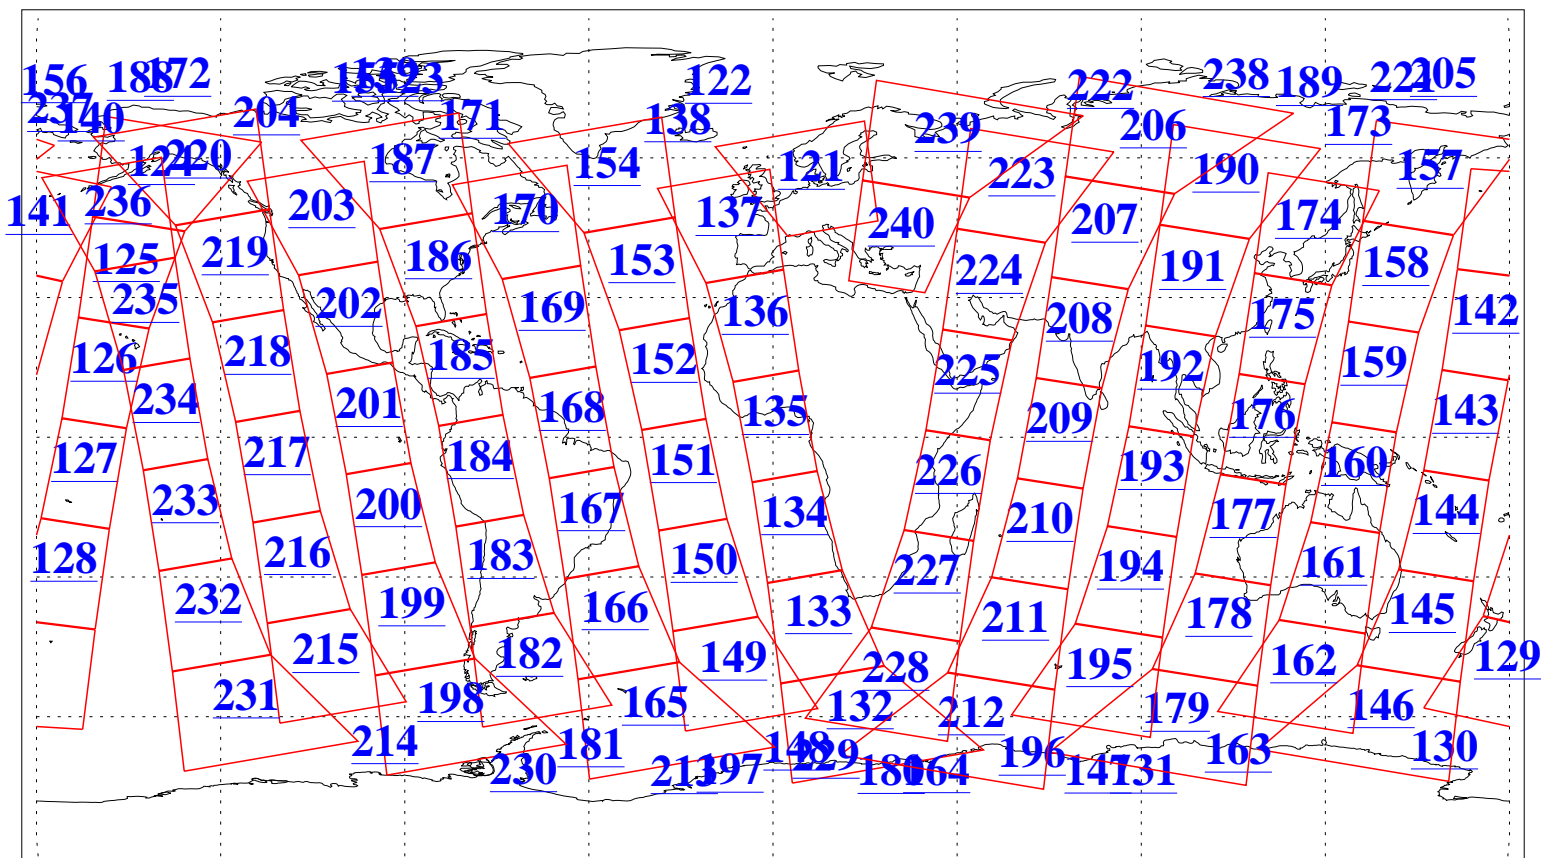

L1B Availability  
AMSU Granules: 240  
HSB Granules: 0  
AIRS Granules: 240

14 May 2013  
DoY 134  
Aqua Day 4028  
Granules: 1 to 120

Granules: 121 to 240

Legend: AMSU Available, HSB Available, AIRS Available

L1B Availability  
 AMSU Granules: 240  
 HSB Granules: 0  
 AIRS Granules: 240

14 May 2013  
 DoY 134  
 Aqua Day 4028

Ascending Granules

Descending Granules

Legend: AMSU Available, HSB Available, AIRS Available

L1B Availability  
 AMSU Granules: 240  
 HSB Granules: 0  
 AIRS Granules: 240

14 May 2013  
 DoY 134  
 Aqua Day 4028

Northern Hemisphere Granules

Southern Hemisphere Granules

Legend: AMSU Available, HSB Available, AIRS Available