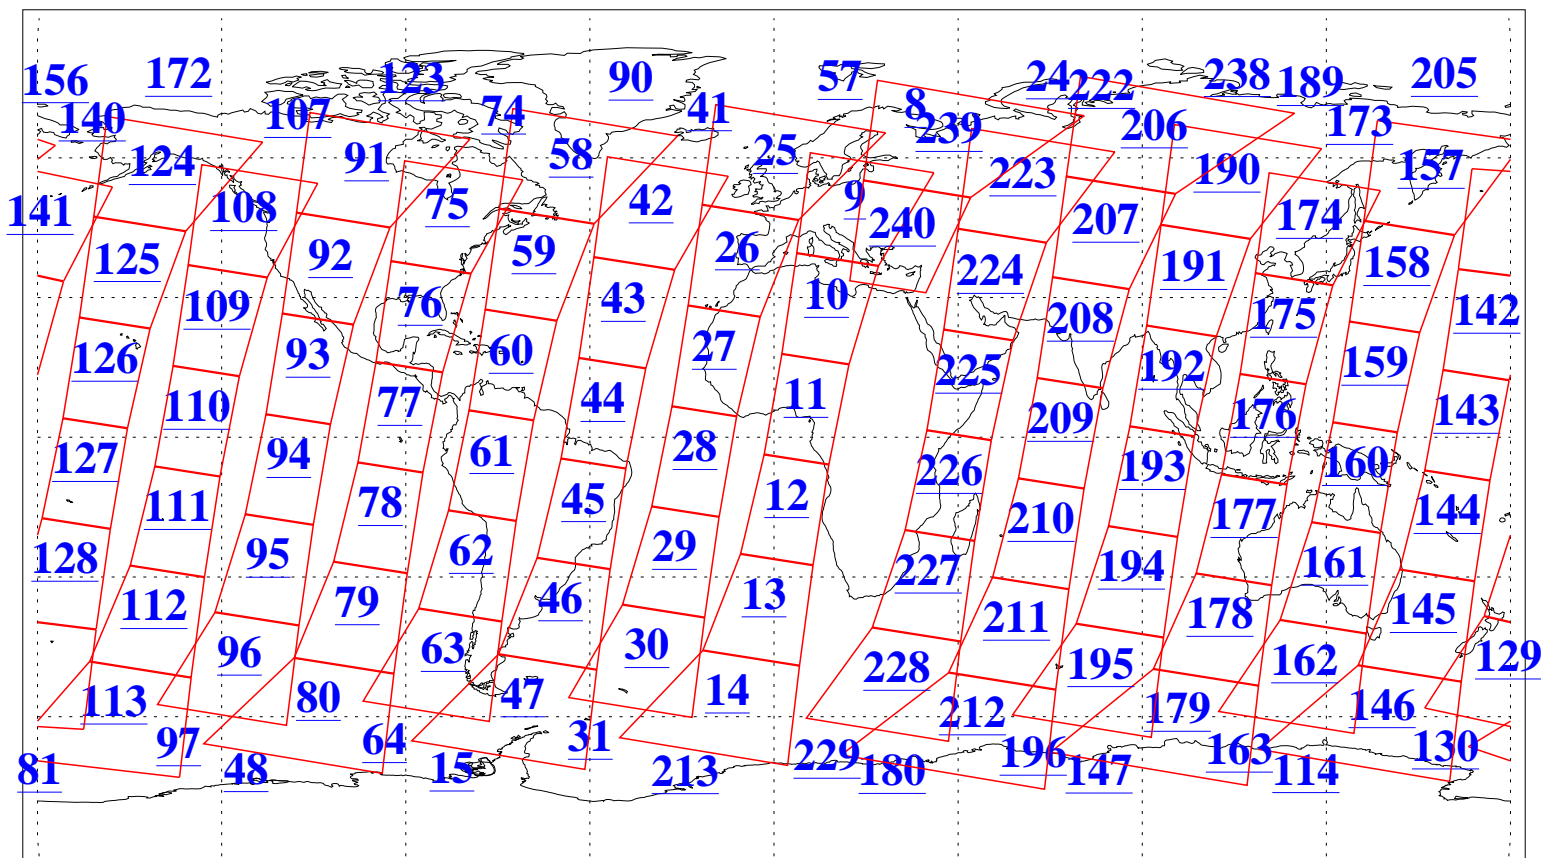

L1B Availability  
AMSU Granules: 240  
HSB Granules: 0  
AIRS Granules: 240

14 May 2013  
DoY 134  
Aqua Day 4028  
Granules: 1 to 120

Granules: 121 to 240

Legend: AMSU Available, HSB Available, AIRS Available

L1B Availability  
 AMSU Granules: 240  
 HSB Granules: 0  
 AIRS Granules: 240

14 May 2013  
 DoY 134  
 Aqua Day 4028

Ascending Granules

Descending Granules

Legend: AMSU Available, HSB Available, AIRS Available

L1B Availability  
 AMSU Granules: 240  
 HSB Granules: 0  
 AIRS Granules: 240

14 May 2013  
 DoY 134  
 Aqua Day 4028

Northern Hemisphere Granules

Southern Hemisphere Granules

Legend: AMSU Available, HSB Available, AIRS Available