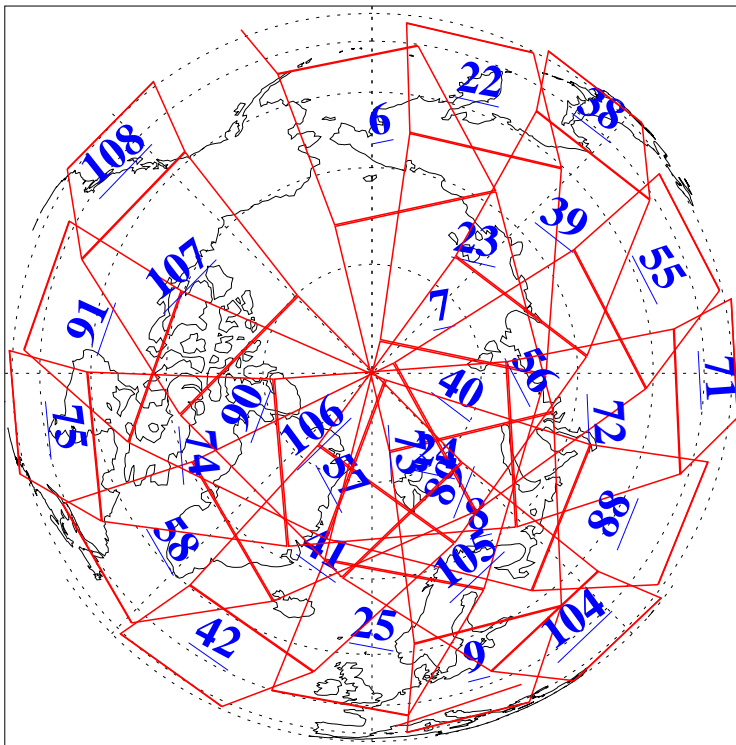

L1B Availability  
AMSU Granules: 240  
HSB Granules: 0  
AIRS Granules: 240

14 May 2013  
DoY 134  
Aqua Day 4028  
Granules: 1 to 120

Granules: 121 to 240

Legend: AMSU Available, HSB Available, AIRS Available

L1B Availability  
 AMSU Granules: 240  
 HSB Granules: 0  
 AIRS Granules: 240

14 May 2013  
 DoY 134  
 Aqua Day 4028

Ascending Granules

Descending Granules

Legend: AMSU Available, HSB Available, AIRS Available

L1B Availability  
 AMSU Granules: 240  
 HSB Granules: 0  
 AIRS Granules: 240

14 May 2013  
 DoY 134  
 Aqua Day 4028

Northern Hemisphere Granules

Southern Hemisphere Granules

Legend: AMSU Available, HSB Available, AIRS Available