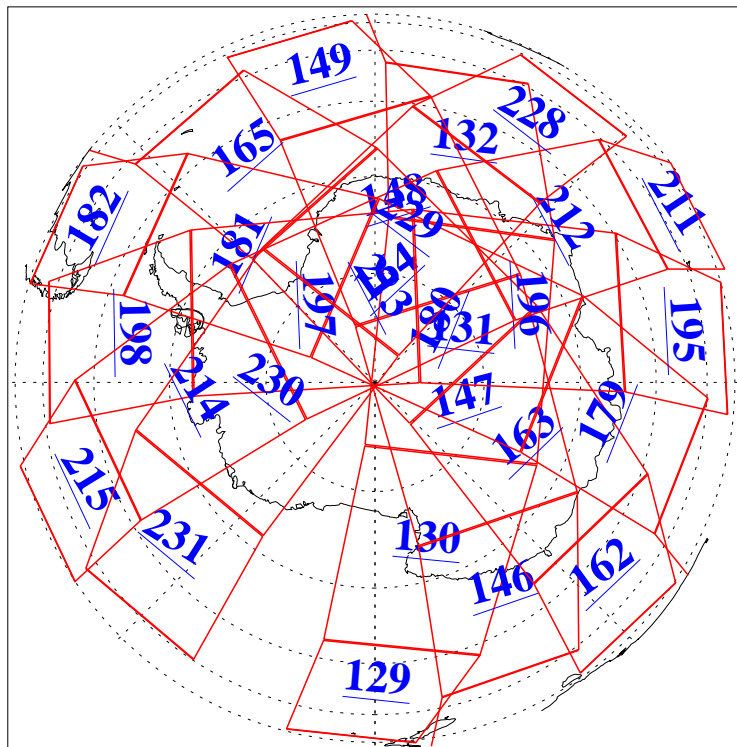

L1B Availability  
AMSU Granules: 240  
HSB Granules: 0  
AIRS Granules: 240

14 May 2013  
DoY 134  
Aqua Day 4028  
Granules: 1 to 120

Granules: 121 to 240

Legend: AMSU Available, HSB Available, AIRS Available

L1B Availability  
 AMSU Granules: 240  
 HSB Granules: 0  
 AIRS Granules: 240

14 May 2013  
 DoY 134  
 Aqua Day 4028

Ascending Granules

Descending Granules

Legend: AMSU Available, HSB Available, AIRS Available

L1B Availability  
 AMSU Granules: 240  
 HSB Granules: 0  
 AIRS Granules: 240

14 May 2013  
 DoY 134  
 Aqua Day 4028

Northern Hemisphere Granules

Southern Hemisphere Granules

Legend: AMSU Available, HSB Available, AIRS Available