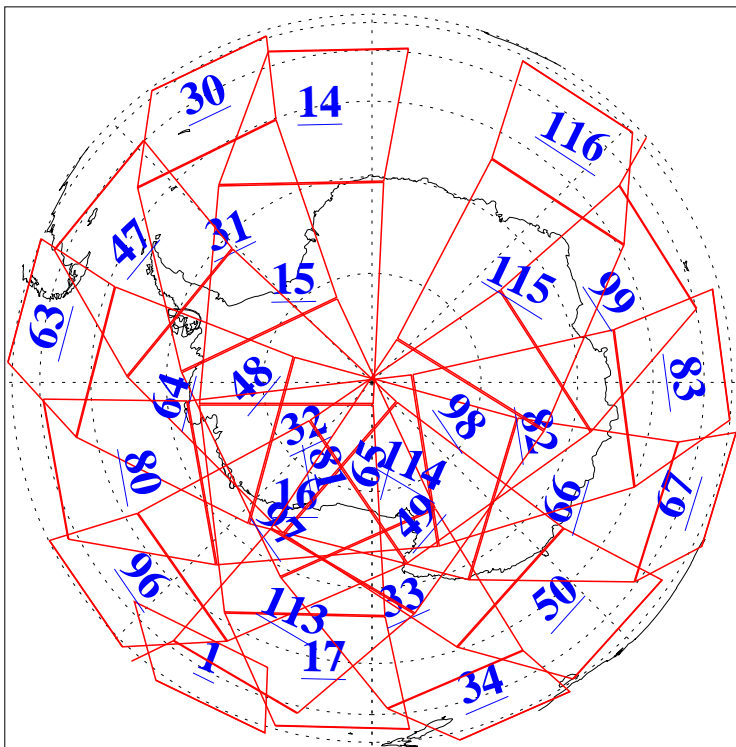

L1B Availability  
AMSU Granules: 240  
HSB Granules: 0  
AIRS Granules: 240

14 May 2013  
DoY 134  
Aqua Day 4028  
Granules: 1 to 120

Granules: 121 to 240

Legend: AMSU Available, HSB Available, AIRS Available

L1B Availability  
 AMSU Granules: 240  
 HSB Granules: 0  
 AIRS Granules: 240

14 May 2013  
 DoY 134  
 Aqua Day 4028

Ascending Granules

Descending Granules

Legend: AMSU Available, HSB Available, AIRS Available

L1B Availability  
 AMSU Granules: 240  
 HSB Granules: 0  
 AIRS Granules: 240

14 May 2013  
 DoY 134  
 Aqua Day 4028

Northern Hemisphere Granules

Southern Hemisphere Granules

Legend: AMSU Available, HSB Available, AIRS Available