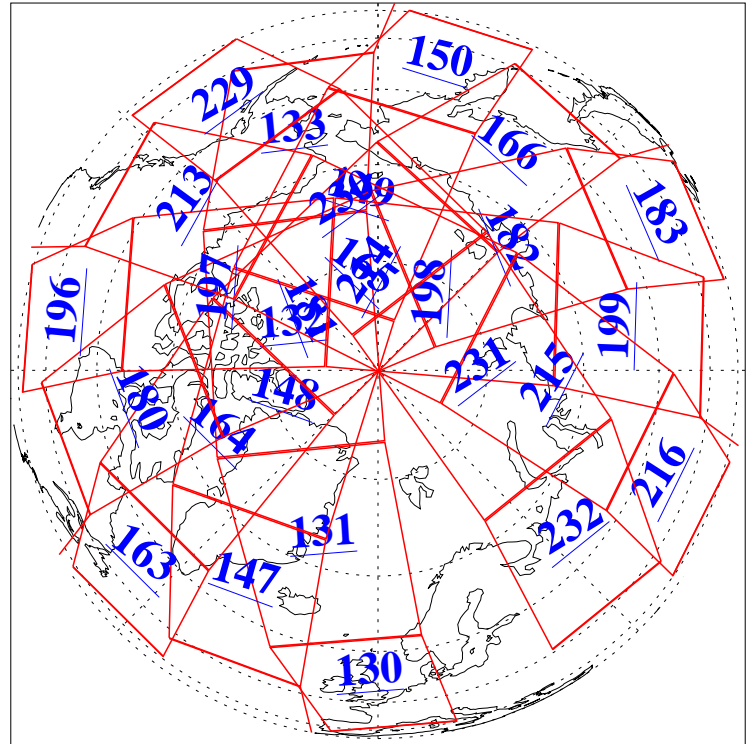

13 May 2013
DoY 133
Aqua Day 4027

Ascending Granules

Descending Granules

Legend: AMSU Available, HSB Available, AIRS Available

L1B Availability
AMSU Granules: 240
HSB Granules: 0
AIRS Granules: 240

13 May 2013
DoY 133
Aqua Day 4027

Northern Hemisphere Granules

Southern Hemisphere Granules

Legend: AMSU Available, HSB Available, AIRS Available