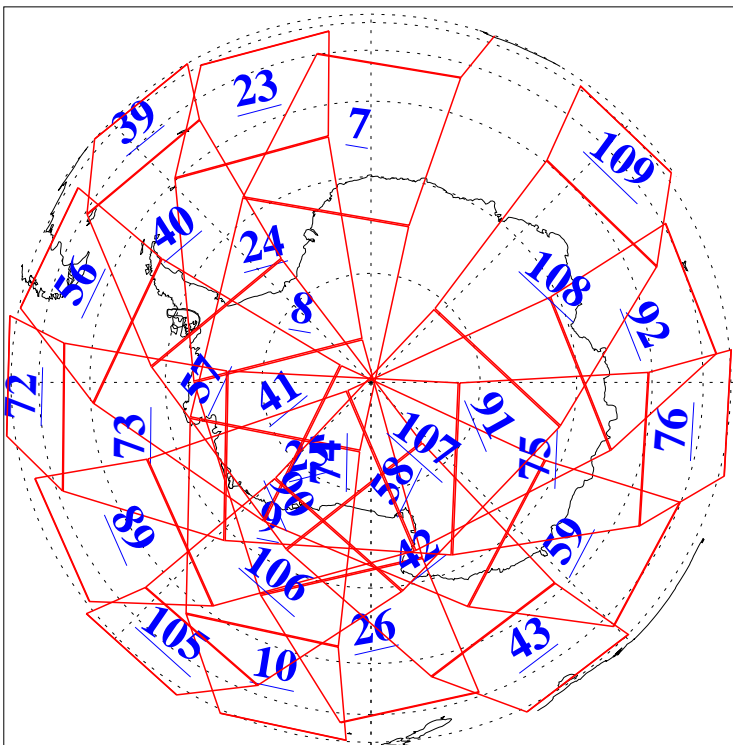

L1B Availability
AMSU Granules: 240
HSB Granules: 0
AIRS Granules: 240

13 May 2013
DoY 133
Aqua Day 4027
Granules: 1 to 120

Granules: 121 to 240

Legend: AMSU Available, HSB Available, AIRS Available

L1B Availability
AMSU Granules: 240
HSB Granules: 0
AIRS Granules: 240

13 May 2013
DoY 133
Aqua Day 4027

Ascending Granules

Descending Granules

Legend: AMSU Available, HSB Available, AIRS Available

L1B Availability
AMSU Granules: 240
HSB Granules: 0
AIRS Granules: 240

13 May 2013
DoY 133
Aqua Day 4027

Northern Hemisphere Granules

Southern Hemisphere Granules

Legend: AMSU Available, HSB Available, AIRS Available