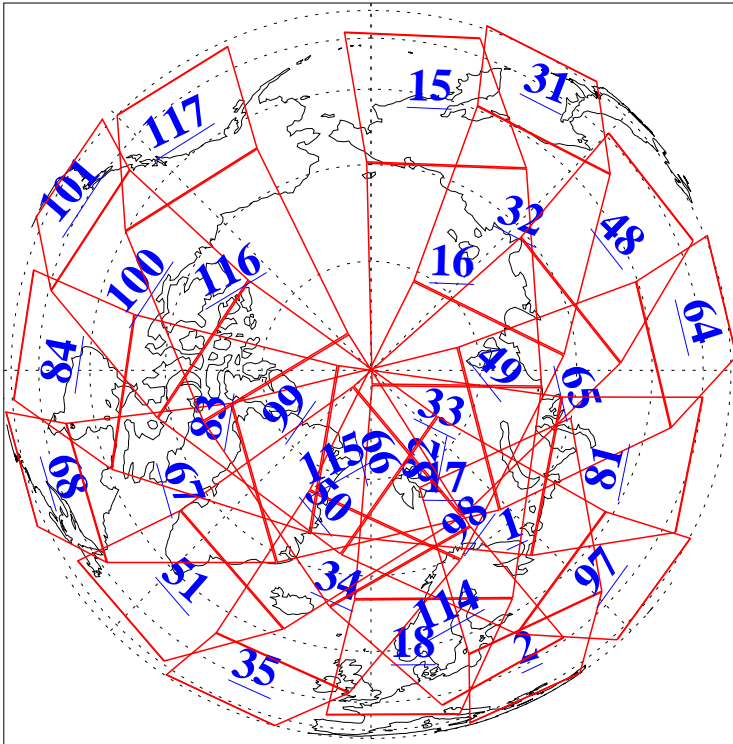

L1B Availability
AMSU Granules: 240
HSB Granules: 0
AIRS Granules: 240

13 May 2013
DoY 133
Aqua Day 4027
Granules: 1 to 120

Granules: 121 to 240

Legend: AMSU Available, HSB Available, AIRS Available

L1B Availability
AMSU Granules: 240
HSB Granules: 0
AIRS Granules: 240

13 May 2013
DoY 133
Aqua Day 4027

Ascending Granules

Descending Granules

Legend: AMSU Available, HSB Available, AIRS Available

L1B Availability
AMSU Granules: 240
HSB Granules: 0
AIRS Granules: 240

13 May 2013
DoY 133
Aqua Day 4027

Northern Hemisphere Granules

Southern Hemisphere Granules

Legend: AMSU Available, HSB Available, AIRS Available