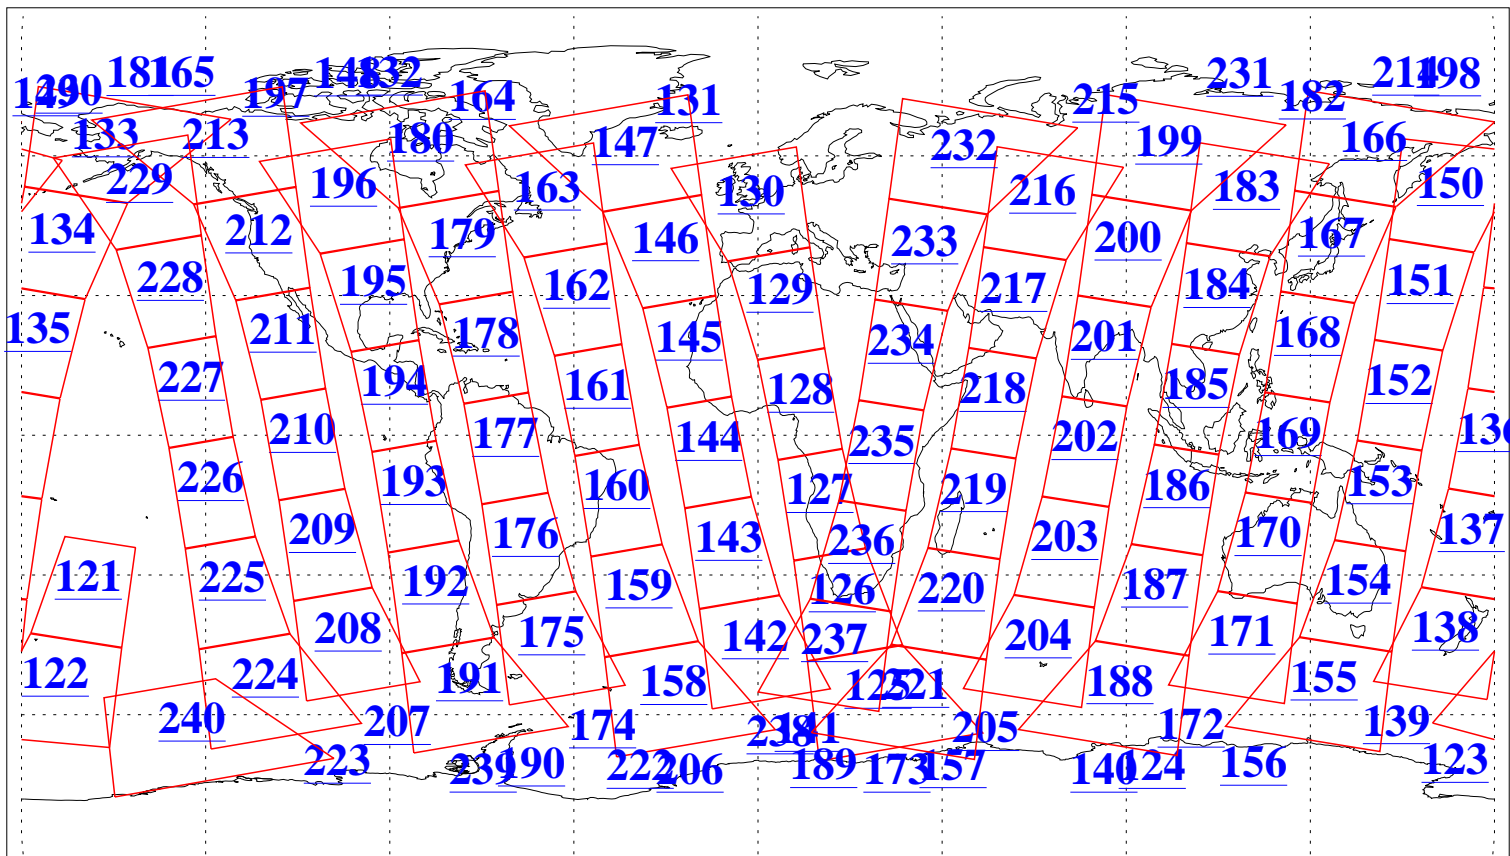

L1B Availability
AMSU Granules: 240
HSB Granules: 0
AIRS Granules: 240

13 May 2013
DoY 133
Aqua Day 4027
Granules: 1 to 120

Granules: 121 to 240

Legend: AMSU Available, HSB Available, AIRS Available

L1B Availability
AMSU Granules: 240
HSB Granules: 0
AIRS Granules: 240

13 May 2013
DoY 133
Aqua Day 4027

Ascending Granules

Descending Granules

Legend: AMSU Available, HSB Available, AIRS Available

L1B Availability
AMSU Granules: 240
HSB Granules: 0
AIRS Granules: 240

13 May 2013
DoY 133
Aqua Day 4027

Northern Hemisphere Granules

Southern Hemisphere Granules

Legend: AMSU Available, HSB Available, AIRS Available