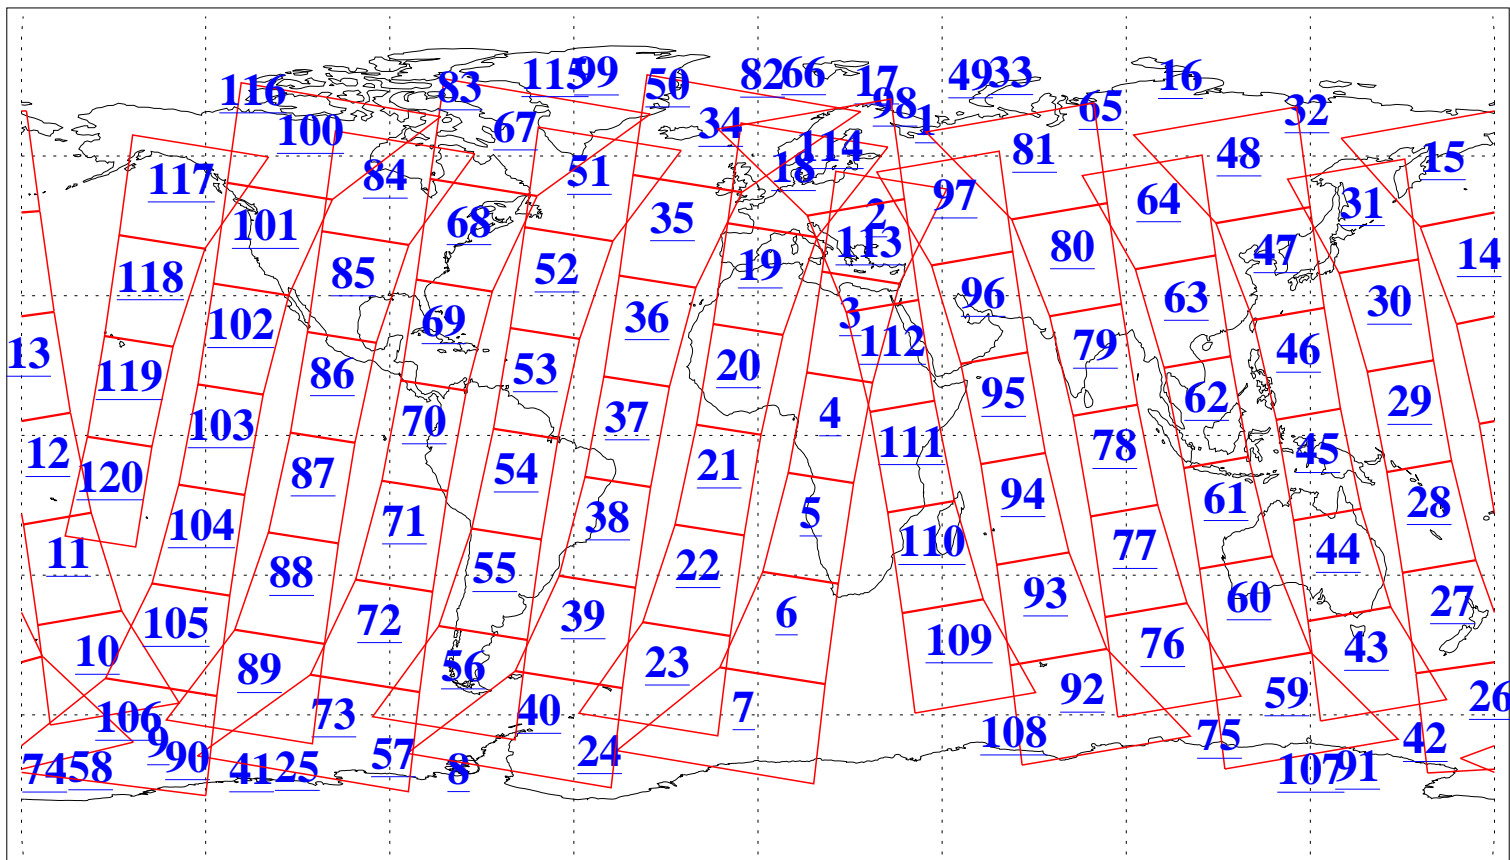

L1B Availability
AMSU Granules: 240
HSB Granules: 0
AIRS Granules: 240

13 May 2013
DoY 133
Aqua Day 4027
Granules: 1 to 120

Granules: 121 to 240

Legend: AMSU Available, HSB Available, AIRS Available

L1B Availability
AMSU Granules: 240
HSB Granules: 0
AIRS Granules: 240

13 May 2013
DoY 133
Aqua Day 4027

Ascending Granules

Descending Granules

Legend: AMSU Available, HSB Available, AIRS Available

L1B Availability
AMSU Granules: 240
HSB Granules: 0
AIRS Granules: 240

13 May 2013
DoY 133
Aqua Day 4027

Northern Hemisphere Granules

Southern Hemisphere Granules

Legend: AMSU Available, HSB Available, AIRS Available