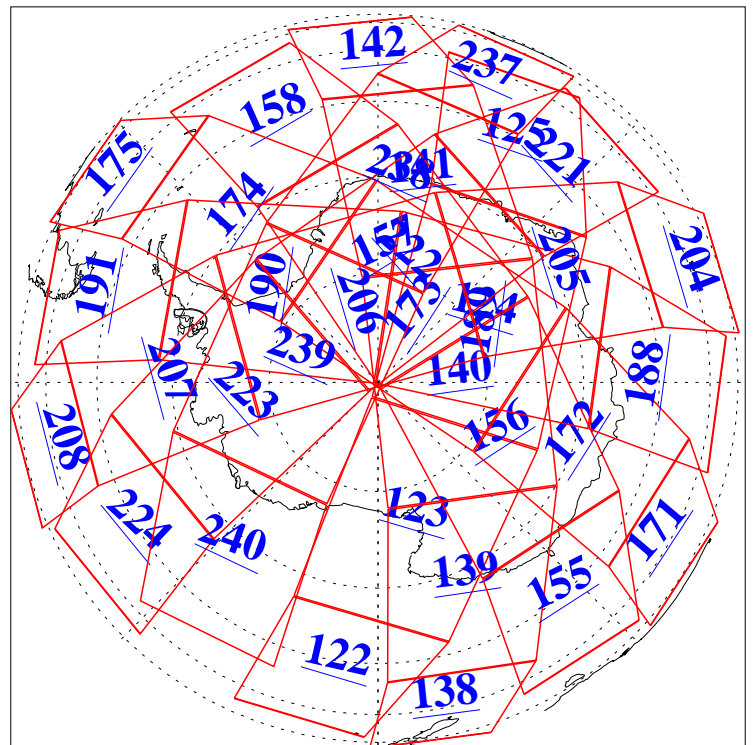

L1B Availability
AMSU Granules: 240
HSB Granules: 0
AIRS Granules: 240

13 May 2013
DoY 133
Aqua Day 4027
Granules: 1 to 120

Granules: 121 to 240

Legend: AMSU Available, HSB Available, AIRS Available

L1B Availability
AMSU Granules: 240
HSB Granules: 0
AIRS Granules: 240

13 May 2013
DoY 133
Aqua Day 4027

Ascending Granules

Descending Granules

Legend: AMSU Available, HSB Available, AIRS Available

L1B Availability
AMSU Granules: 240
HSB Granules: 0
AIRS Granules: 240

13 May 2013
DoY 133
Aqua Day 4027

Northern Hemisphere Granules

Southern Hemisphere Granules

Legend: AMSU Available, HSB Available, AIRS Available