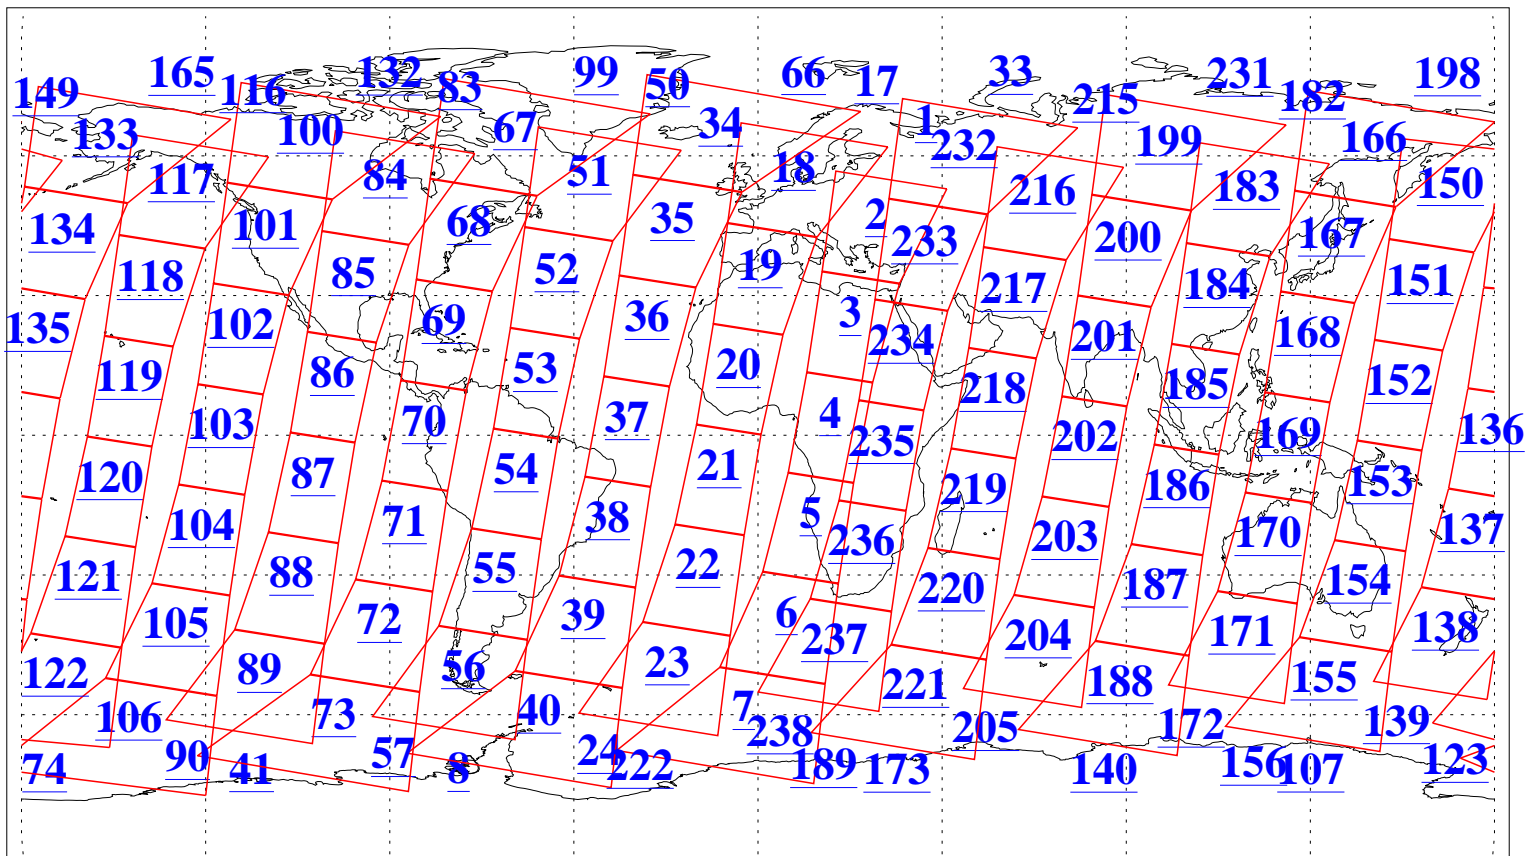

L1B Availability
AMSU Granules: 240
HSB Granules: 0
AIRS Granules: 240

13 May 2013
DoY 133
Aqua Day 4027
Granules: 1 to 120

Granules: 121 to 240

Legend: AMSU Available, HSB Available, AIRS Available

L1B Availability
AMSU Granules: 240
HSB Granules: 0
AIRS Granules: 240

13 May 2013
DoY 133
Aqua Day 4027

Ascending Granules

Descending Granules

Legend: AMSU Available, HSB Available, AIRS Available

L1B Availability
AMSU Granules: 240
HSB Granules: 0
AIRS Granules: 240

13 May 2013
DoY 133
Aqua Day 4027

Northern Hemisphere Granules

Southern Hemisphere Granules

Legend: AMSU Available, HSB Available, AIRS Available