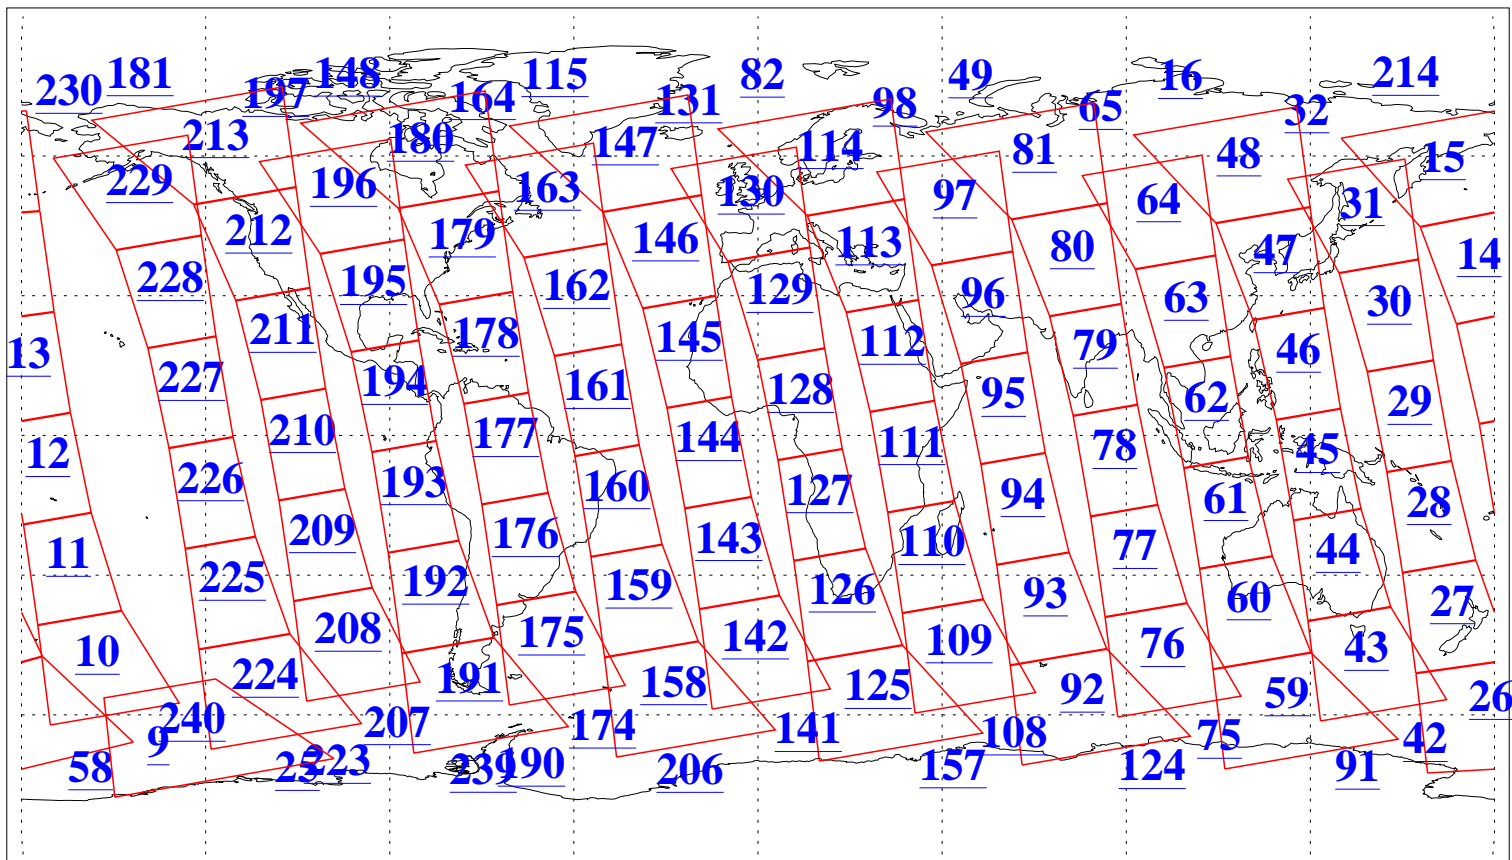

L1B Availability
AMSU Granules: 240
HSB Granules: 0
AIRS Granules: 240

13 May 2013
DoY 133
Aqua Day 4027
Granules: 1 to 120

Granules: 121 to 240

Legend: AMSU Available, HSB Available, AIRS Available

L1B Availability
AMSU Granules: 240
HSB Granules: 0
AIRS Granules: 240

13 May 2013
DoY 133
Aqua Day 4027

Ascending Granules

Descending Granules

Legend: AMSU Available, HSB Available, AIRS Available

L1B Availability
AMSU Granules: 240
HSB Granules: 0
AIRS Granules: 240

13 May 2013
DoY 133
Aqua Day 4027

Northern Hemisphere Granules

Southern Hemisphere Granules

Legend: AMSU Available, HSB Available, AIRS Available