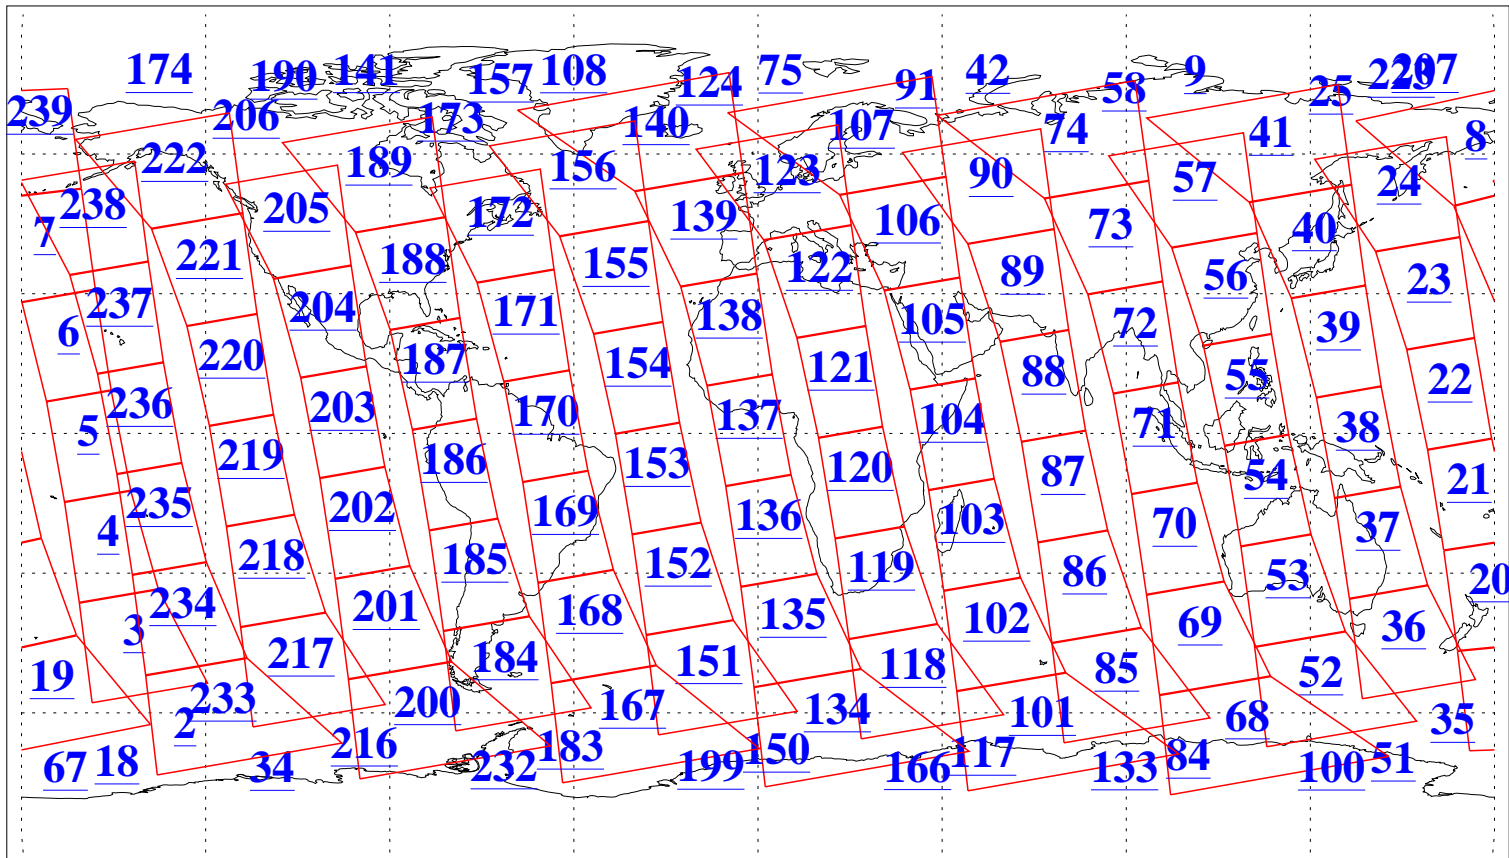

L1B Availability
AMSU Granules: 240
HSB Granules: 0
AIRS Granules: 240

12 May 2013
DoY 132
Aqua Day 4026
Granules: 1 to 120

Granules: 121 to 240

Legend: AMSU Available, HSB Available, AIRS Available

L1B Availability
AMSU Granules: 240
HSB Granules: 0
AIRS Granules: 240

12 May 2013
DoY 132
Aqua Day 4026
Ascending Granules

Descending Granules

Legend: AMSU Available, HSB Available, AIRS Available

L1B Availability
 AMSU Granules: 240
 HSB Granules: 0
 AIRS Granules: 240

12 May 2013
 DoY 132
 Aqua Day 4026

Northern Hemisphere Granules

Southern Hemisphere Granules

Legend: AMSU Available, HSB Available, AIRS Available