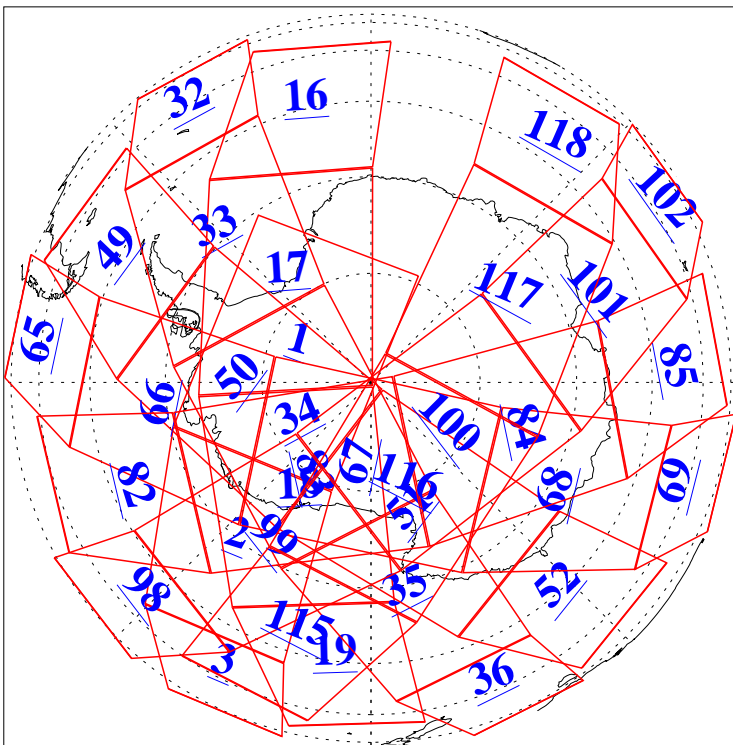

L1B Availability
AMSU Granules: 240
HSB Granules: 0
AIRS Granules: 240

12 May 2013
DoY 132
Aqua Day 4026
Granules: 1 to 120

Granules: 121 to 240

Legend: AMSU Available, HSB Available, AIRS Available

L1B Availability
AMSU Granules: 240
HSB Granules: 0
AIRS Granules: 240

12 May 2013
DoY 132
Aqua Day 4026
Ascending Granules

Descending Granules

Legend: AMSU Available, HSB Available, AIRS Available

L1B Availability
 AMSU Granules: 240
 HSB Granules: 0
 AIRS Granules: 240

12 May 2013
 DoY 132
 Aqua Day 4026

Northern Hemisphere Granules

Southern Hemisphere Granules

Legend: AMSU Available, HSB Available, AIRS Available