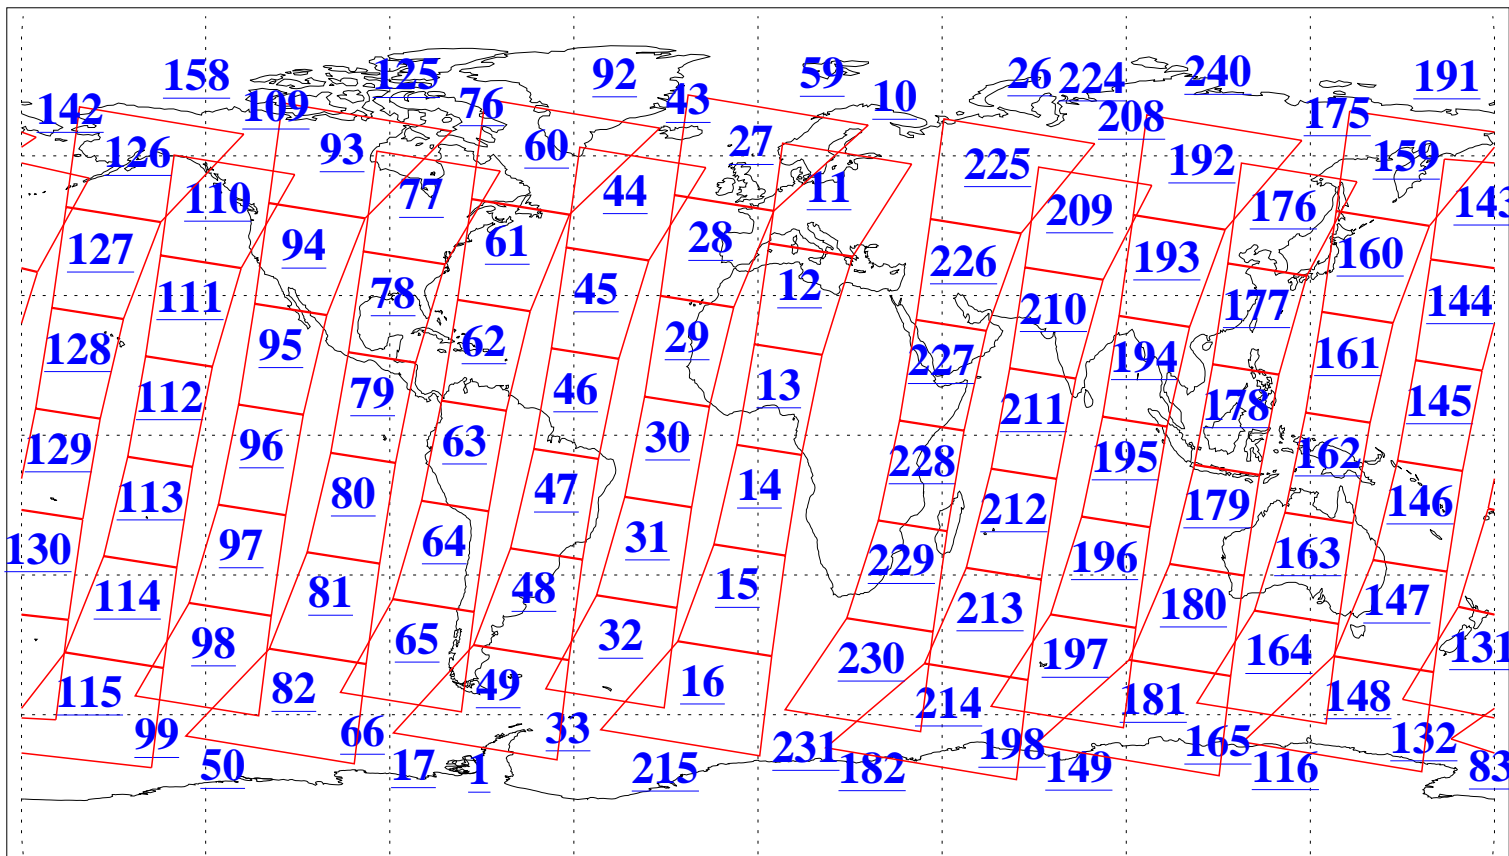

L1B Availability
AMSU Granules: 240
HSB Granules: 0
AIRS Granules: 240

12 May 2013
DoY 132
Aqua Day 4026
Granules: 1 to 120

Granules: 121 to 240

Legend: AMSU Available, HSB Available, AIRS Available

L1B Availability
AMSU Granules: 240
HSB Granules: 0
AIRS Granules: 240

12 May 2013
DoY 132
Aqua Day 4026
Ascending Granules

Descending Granules

Legend: AMSU Available, HSB Available, AIRS Available

L1B Availability
 AMSU Granules: 240
 HSB Granules: 0
 AIRS Granules: 240

12 May 2013
 DoY 132
 Aqua Day 4026

Northern Hemisphere Granules

Southern Hemisphere Granules

Legend: AMSU Available, HSB Available, AIRS Available