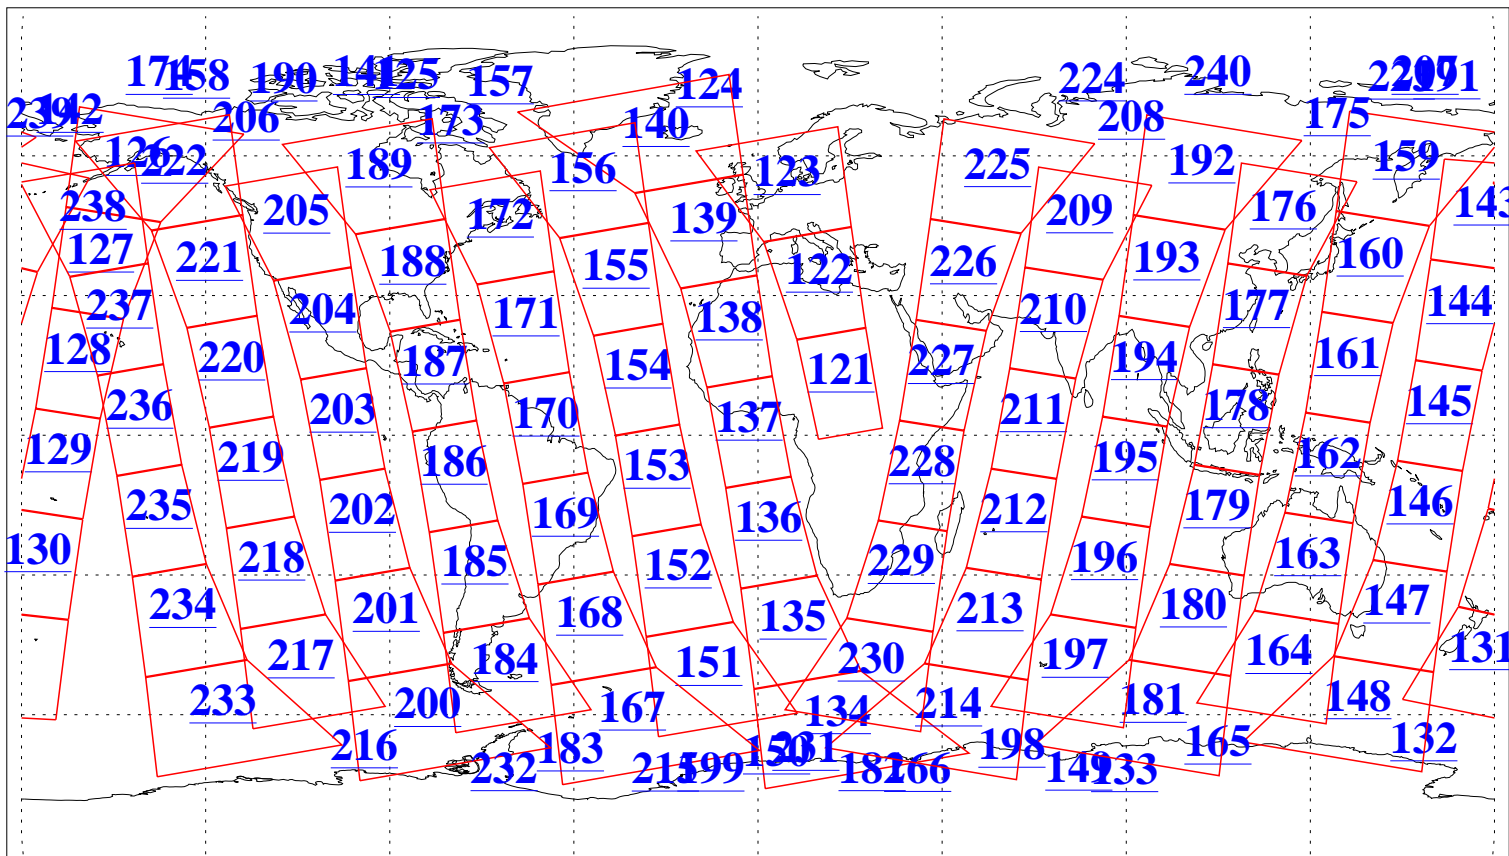

L1B Availability
AMSU Granules: 240
HSB Granules: 0
AIRS Granules: 240

12 May 2013
DoY 132
Aqua Day 4026
Granules: 1 to 120

Granules: 121 to 240

Legend: AMSU Available, HSB Available, AIRS Available

L1B Availability
AMSU Granules: 240
HSB Granules: 0
AIRS Granules: 240

12 May 2013
DoY 132
Aqua Day 4026
Ascending Granules

Descending Granules

Legend: AMSU Available, HSB Available, AIRS Available

L1B Availability
 AMSU Granules: 240
 HSB Granules: 0
 AIRS Granules: 240

12 May 2013
 DoY 132
 Aqua Day 4026

Northern Hemisphere Granules

Southern Hemisphere Granules

Legend: AMSU Available, HSB Available, AIRS Available