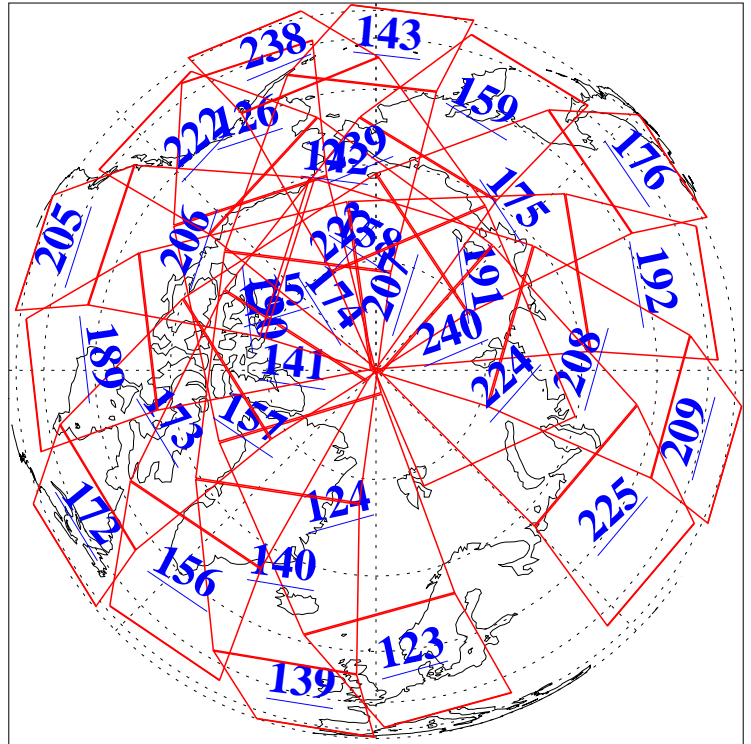

12 May 2013
DoY 132
Aqua Day 4026
Ascending Granules

Descending Granules

Legend: AMSU Available, HSB Available, AIRS Available

L1B Availability
 AMSU Granules: 240
 HSB Granules: 0
 AIRS Granules: 240

12 May 2013
 DoY 132
 Aqua Day 4026

Northern Hemisphere Granules

Southern Hemisphere Granules

Legend: AMSU Available, HSB Available, AIRS Available