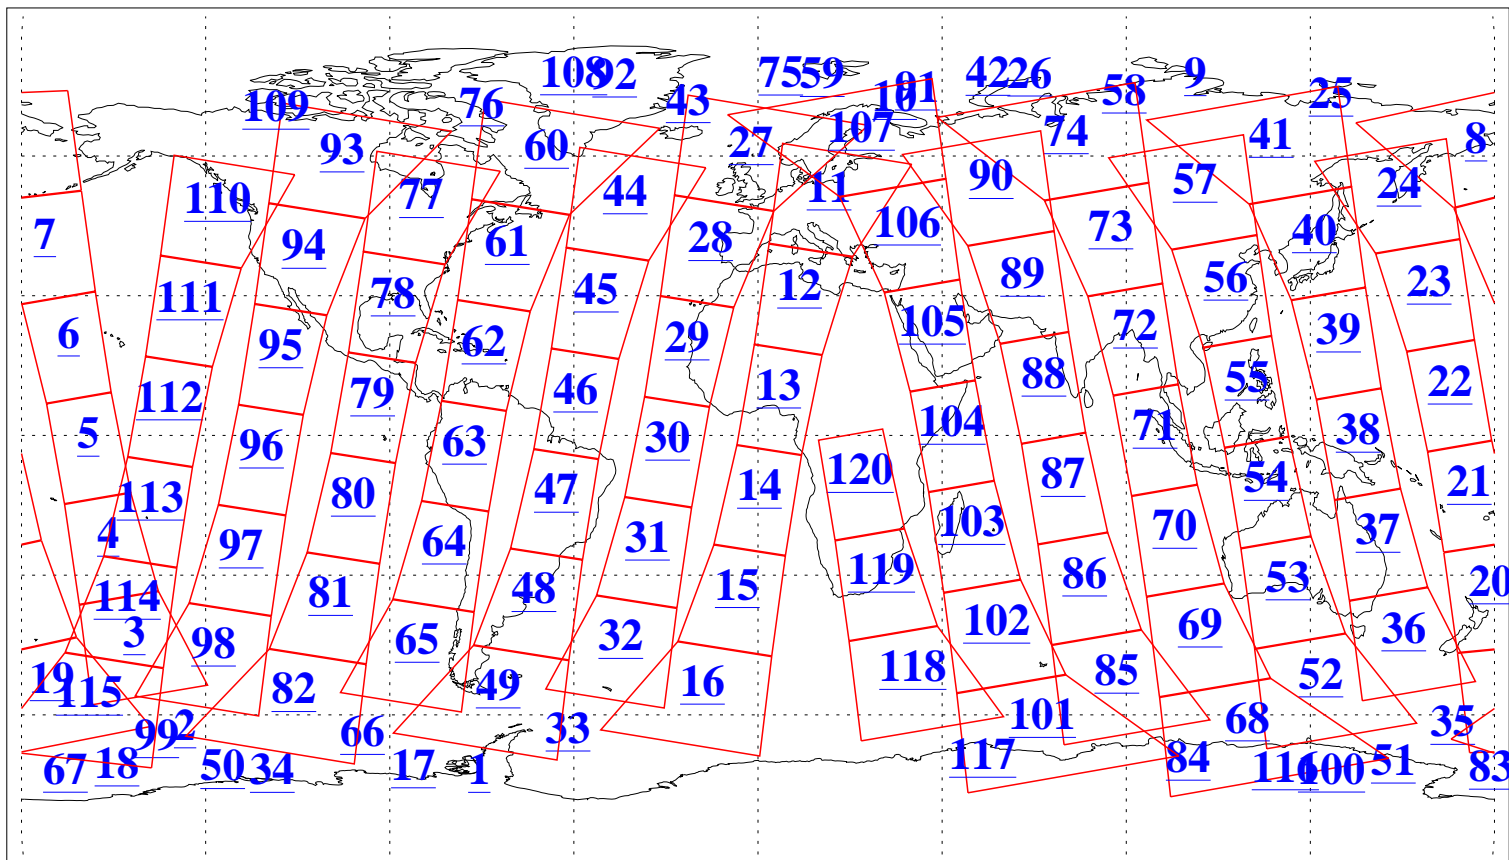

L1B Availability
AMSU Granules: 240
HSB Granules: 0
AIRS Granules: 240

12 May 2013
DoY 132
Aqua Day 4026
Granules: 1 to 120

Granules: 121 to 240

Legend: AMSU Available, HSB Available, AIRS Available

L1B Availability
AMSU Granules: 240
HSB Granules: 0
AIRS Granules: 240

12 May 2013
DoY 132
Aqua Day 4026
Ascending Granules

Descending Granules

Legend: AMSU Available, HSB Available, AIRS Available

L1B Availability
 AMSU Granules: 240
 HSB Granules: 0
 AIRS Granules: 240

12 May 2013
 DoY 132
 Aqua Day 4026

Northern Hemisphere Granules

Southern Hemisphere Granules

Legend: AMSU Available, HSB Available, AIRS Available