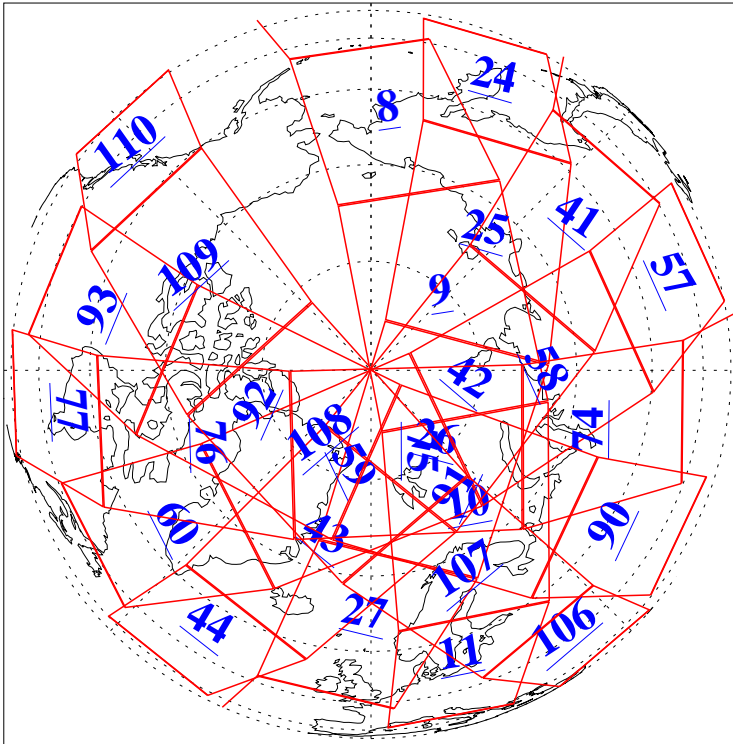

L1B Availability
AMSU Granules: 240
HSB Granules: 0
AIRS Granules: 240

12 May 2013
DoY 132
Aqua Day 4026
Granules: 1 to 120

Granules: 121 to 240

Legend: AMSU Available, HSB Available, AIRS Available

L1B Availability
AMSU Granules: 240
HSB Granules: 0
AIRS Granules: 240

12 May 2013
DoY 132
Aqua Day 4026
Ascending Granules

Descending Granules

Legend: AMSU Available, HSB Available, AIRS Available

L1B Availability
 AMSU Granules: 240
 HSB Granules: 0
 AIRS Granules: 240

12 May 2013
 DoY 132
 Aqua Day 4026

Northern Hemisphere Granules

Southern Hemisphere Granules

Legend: AMSU Available, HSB Available, AIRS Available