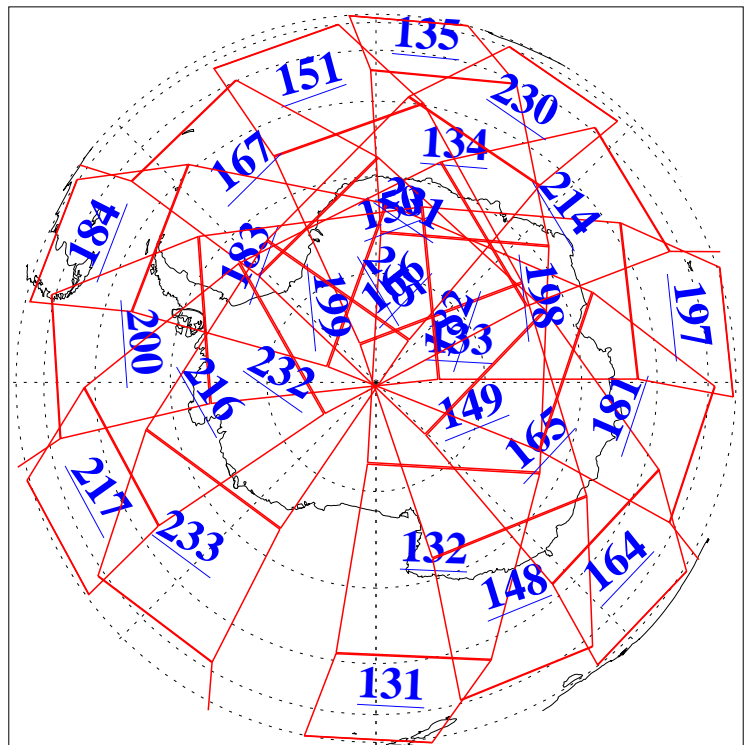

12 May 2013
DoY 132
Aqua Day 4026
Ascending Granules

Descending Granules

Legend: AMSU Available, HSB Available, AIRS Available

L1B Availability
 AMSU Granules: 240
 HSB Granules: 0
 AIRS Granules: 240

12 May 2013
 DoY 132
 Aqua Day 4026

Northern Hemisphere Granules

Southern Hemisphere Granules

Legend: AMSU Available, HSB Available, AIRS Available