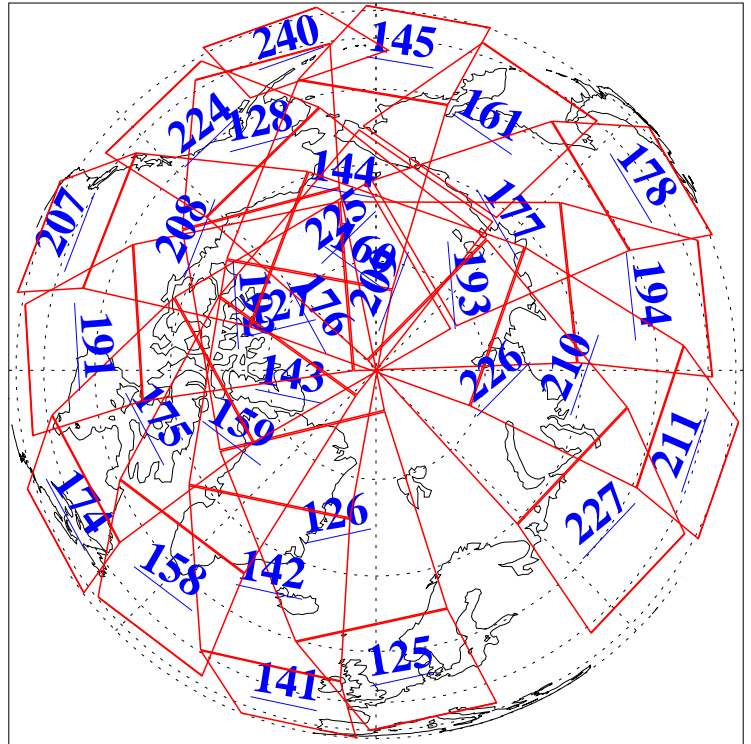

10 May 2013
DoY 130
Aqua Day 4024

Ascending Granules

Descending Granules

Legend: AMSU Available, HSB Available, AIRS Available

L1B Availability
 AMSU Granules: 240
 HSB Granules: 0
 AIRS Granules: 240

10 May 2013
 DoY 130
 Aqua Day 4024

Northern Hemisphere Granules

Southern Hemisphere Granules

Legend: AMSU Available, HSB Available, AIRS Available