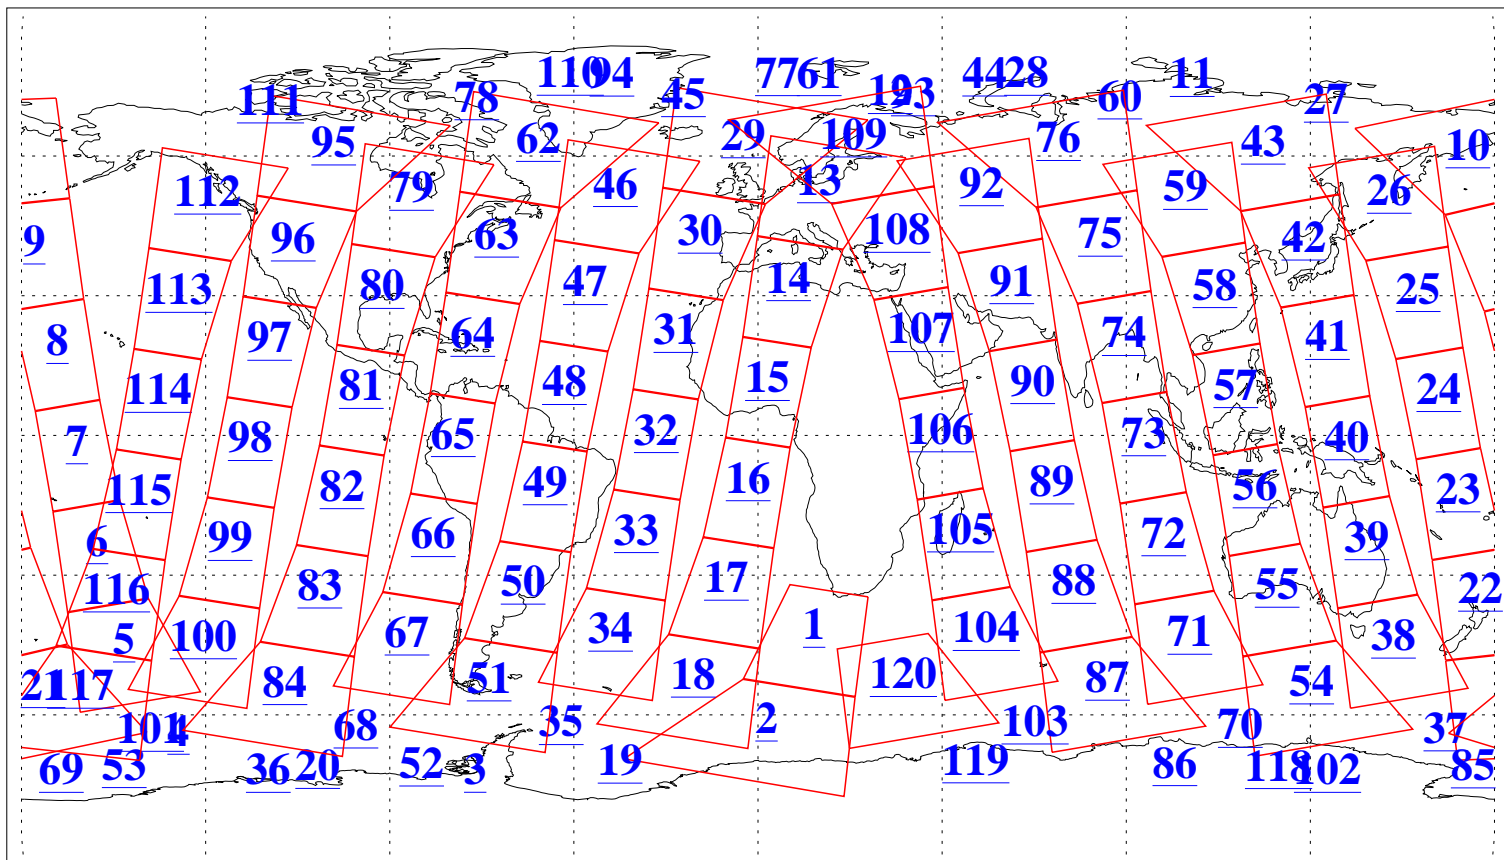

L1B Availability
AMSU Granules: 240
HSB Granules: 0
AIRS Granules: 240

10 May 2013
DoY 130
Aqua Day 4024
Granules: 1 to 120

Granules: 121 to 240

Legend: AMSU Available, HSB Available, AIRS Available

L1B Availability
AMSU Granules: 240
HSB Granules: 0
AIRS Granules: 240

10 May 2013
DoY 130
Aqua Day 4024

Ascending Granules

Descending Granules

Legend: AMSU Available, HSB Available, AIRS Available

L1B Availability
 AMSU Granules: 240
 HSB Granules: 0
 AIRS Granules: 240

10 May 2013
 DoY 130
 Aqua Day 4024

Northern Hemisphere Granules

Southern Hemisphere Granules

Legend: AMSU Available, HSB Available, AIRS Available