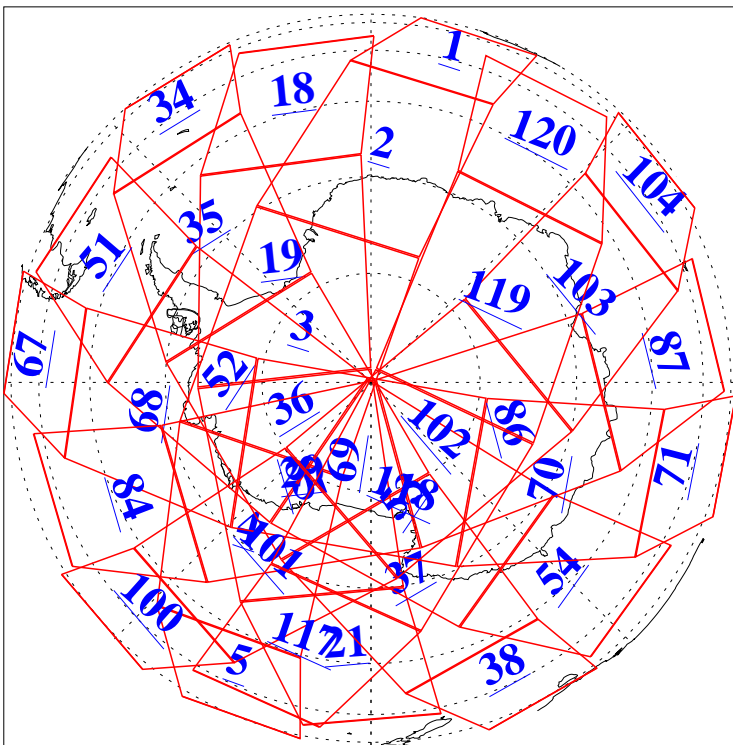

L1B Availability
AMSU Granules: 240
HSB Granules: 0
AIRS Granules: 240

10 May 2013
DoY 130
Aqua Day 4024
Granules: 1 to 120

Granules: 121 to 240

Legend: AMSU Available, HSB Available, AIRS Available

L1B Availability
AMSU Granules: 240
HSB Granules: 0
AIRS Granules: 240

10 May 2013
DoY 130
Aqua Day 4024

Ascending Granules

Descending Granules

Legend: AMSU Available, HSB Available, AIRS Available

L1B Availability
 AMSU Granules: 240
 HSB Granules: 0
 AIRS Granules: 240

10 May 2013
 DoY 130
 Aqua Day 4024

Northern Hemisphere Granules

Southern Hemisphere Granules

Legend: AMSU Available, HSB Available, AIRS Available