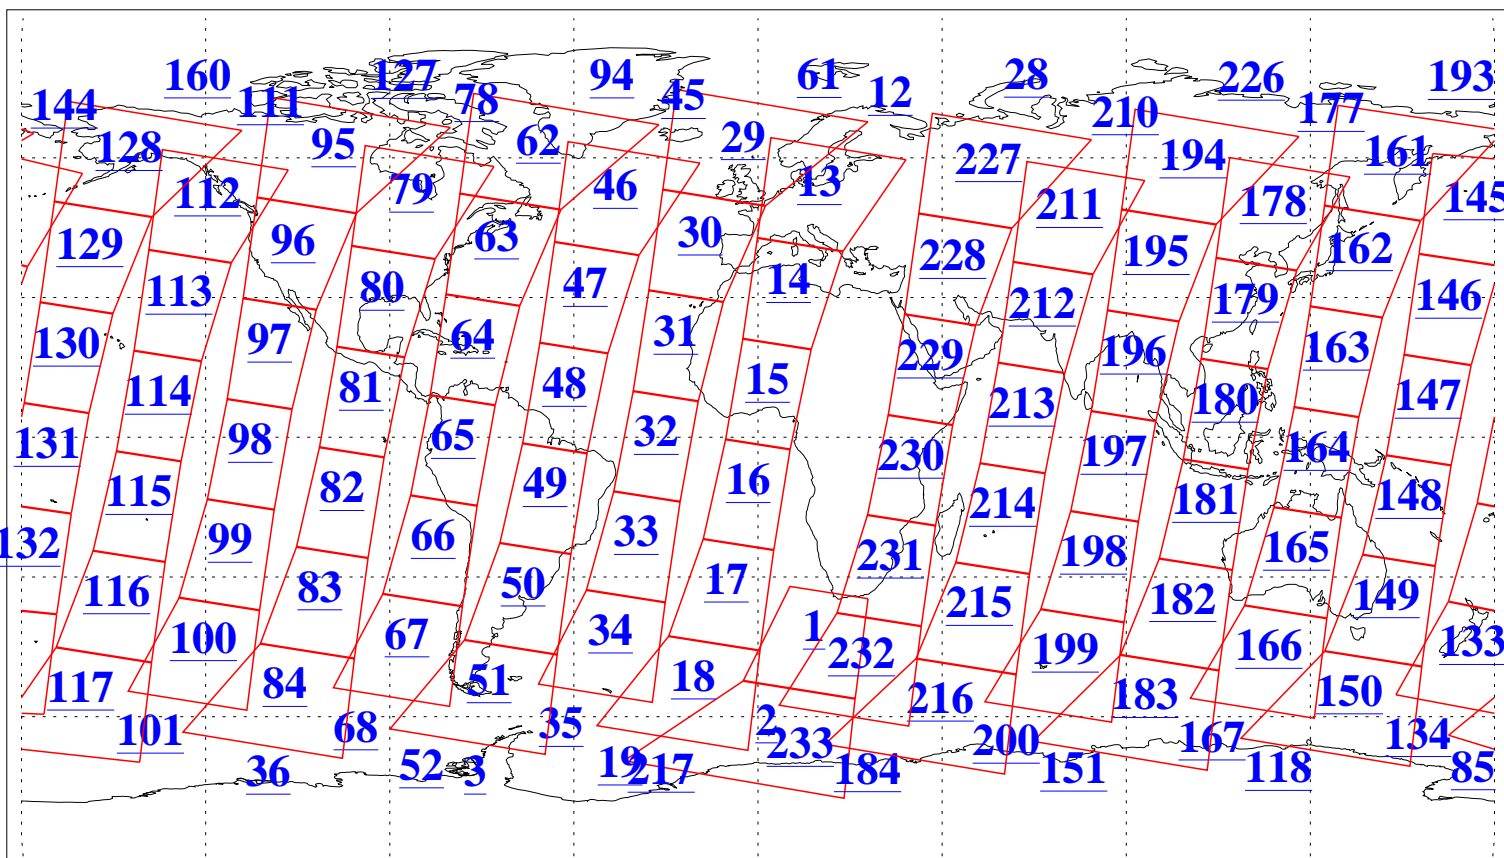

L1B Availability
AMSU Granules: 240
HSB Granules: 0
AIRS Granules: 240

10 May 2013
DoY 130
Aqua Day 4024
Granules: 1 to 120

Granules: 121 to 240

Legend: AMSU Available, HSB Available, AIRS Available

L1B Availability
AMSU Granules: 240
HSB Granules: 0
AIRS Granules: 240

10 May 2013
DoY 130
Aqua Day 4024

Ascending Granules

Descending Granules

Legend: AMSU Available, HSB Available, AIRS Available

L1B Availability
 AMSU Granules: 240
 HSB Granules: 0
 AIRS Granules: 240

10 May 2013
 DoY 130
 Aqua Day 4024

Northern Hemisphere Granules

Southern Hemisphere Granules

Legend: AMSU Available, HSB Available, AIRS Available