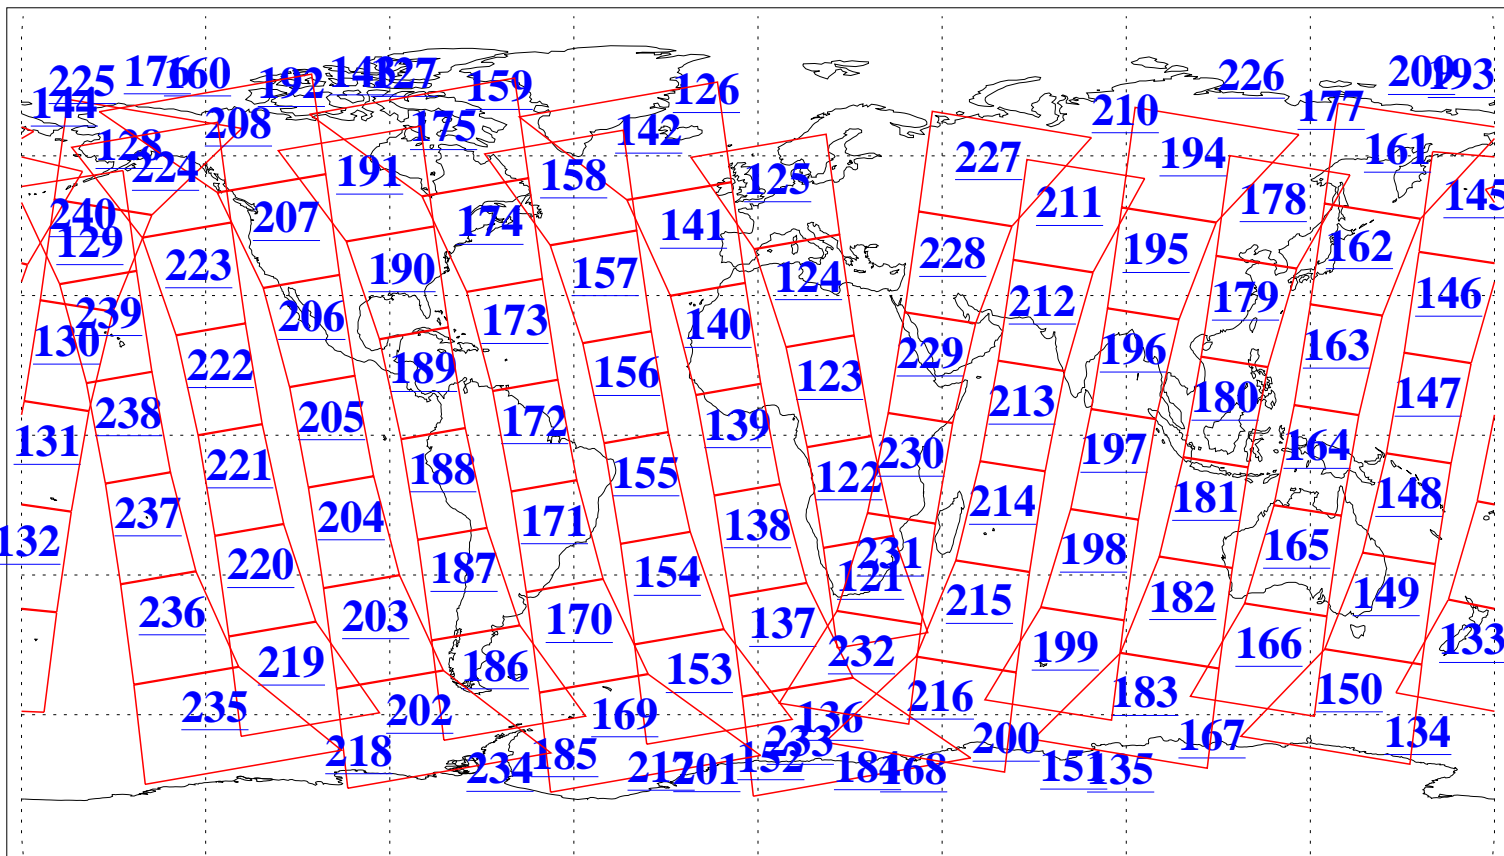

L1B Availability
AMSU Granules: 240
HSB Granules: 0
AIRS Granules: 240

10 May 2013
DoY 130
Aqua Day 4024
Granules: 1 to 120

Granules: 121 to 240

Legend: AMSU Available, HSB Available, AIRS Available

L1B Availability
AMSU Granules: 240
HSB Granules: 0
AIRS Granules: 240

10 May 2013
DoY 130
Aqua Day 4024

Ascending Granules

Descending Granules

Legend: AMSU Available, HSB Available, AIRS Available

L1B Availability
 AMSU Granules: 240
 HSB Granules: 0
 AIRS Granules: 240

10 May 2013
 DoY 130
 Aqua Day 4024

Northern Hemisphere Granules

Southern Hemisphere Granules

Legend: AMSU Available, HSB Available, AIRS Available