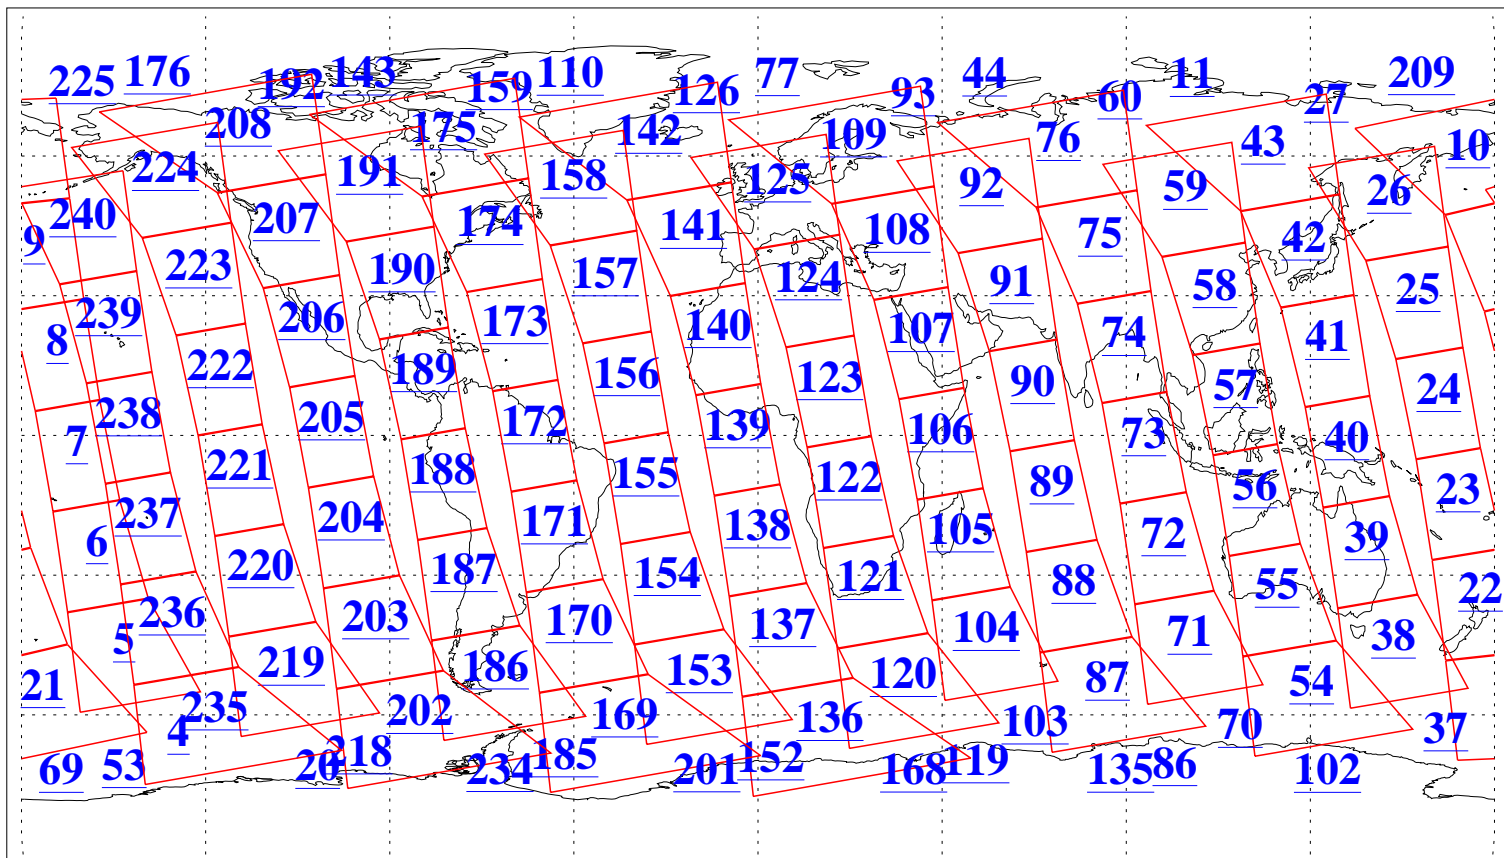

L1B Availability
AMSU Granules: 240
HSB Granules: 0
AIRS Granules: 240

10 May 2013
DoY 130
Aqua Day 4024
Granules: 1 to 120

Granules: 121 to 240

Legend: AMSU Available, HSB Available, AIRS Available

L1B Availability
AMSU Granules: 240
HSB Granules: 0
AIRS Granules: 240

10 May 2013
DoY 130
Aqua Day 4024

Ascending Granules

Descending Granules

Legend: AMSU Available, HSB Available, AIRS Available

L1B Availability
 AMSU Granules: 240
 HSB Granules: 0
 AIRS Granules: 240

10 May 2013
 DoY 130
 Aqua Day 4024

Northern Hemisphere Granules

Southern Hemisphere Granules

Legend: AMSU Available, HSB Available, AIRS Available