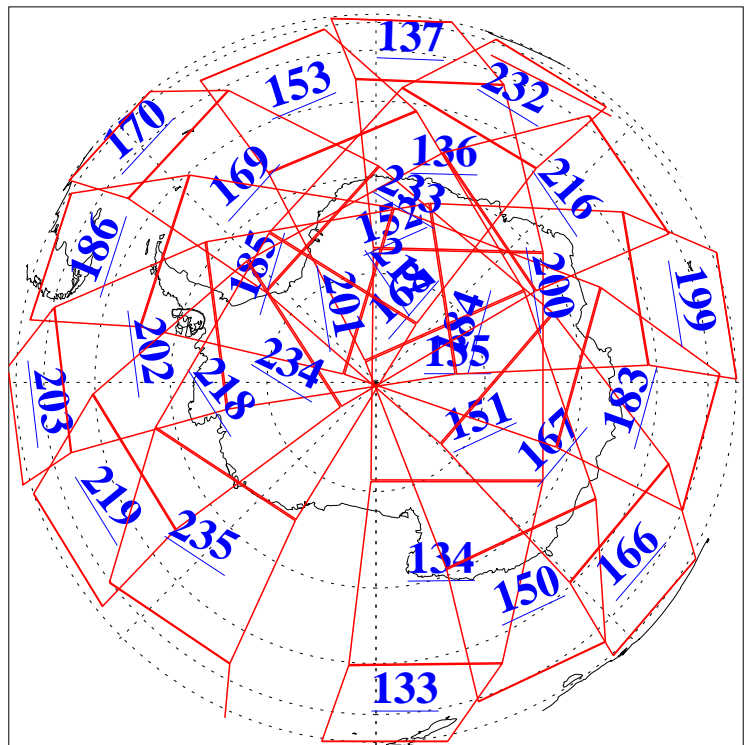

10 May 2013
DoY 130
Aqua Day 4024

Ascending Granules

Descending Granules

Legend: AMSU Available, HSB Available, AIRS Available

L1B Availability
 AMSU Granules: 240
 HSB Granules: 0
 AIRS Granules: 240

10 May 2013
 DoY 130
 Aqua Day 4024

Northern Hemisphere Granules

Southern Hemisphere Granules

Legend: AMSU Available, HSB Available, AIRS Available