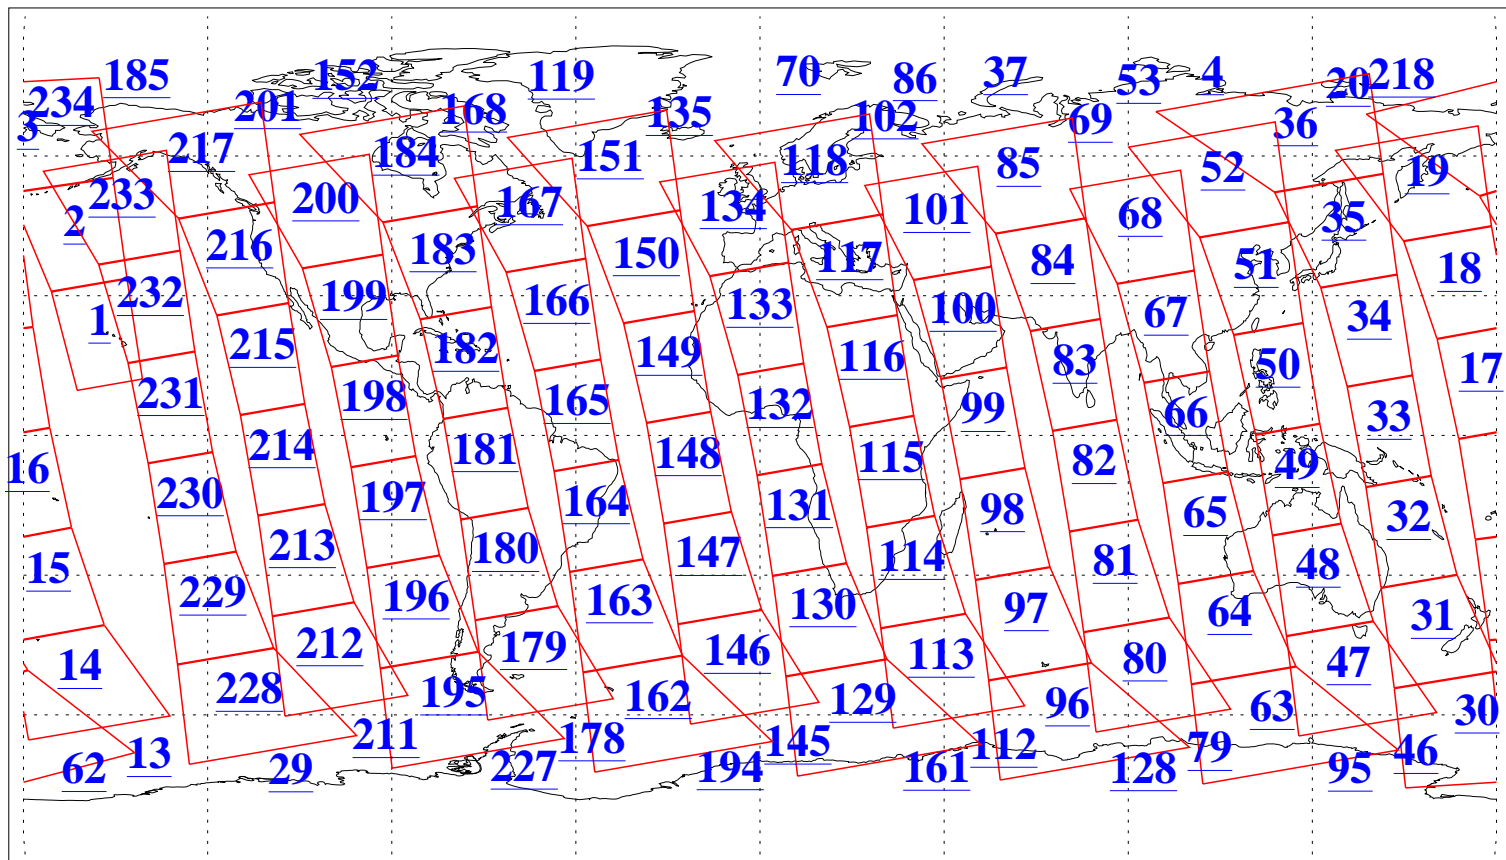

L1B Availability
AMSU Granules: 240
HSB Granules: 0
AIRS Granules: 240

9 May 2013
DoY 129
Aqua Day 4023
Granules: 1 to 120

Granules: 121 to 240

Legend: AMSU Available, HSB Available, AIRS Available

L1B Availability
AMSU Granules: 240
HSB Granules: 0
AIRS Granules: 240

9 May 2013
DoY 129
Aqua Day 4023

Ascending Granules

Descending Granules

Legend: AMSU Available, HSB Available, AIRS Available

L1B Availability
 AMSU Granules: 240
 HSB Granules: 0
 AIRS Granules: 240

9 May 2013
 DoY 129
 Aqua Day 4023

Northern Hemisphere Granules

Southern Hemisphere Granules

Legend: AMSU Available, HSB Available, AIRS Available