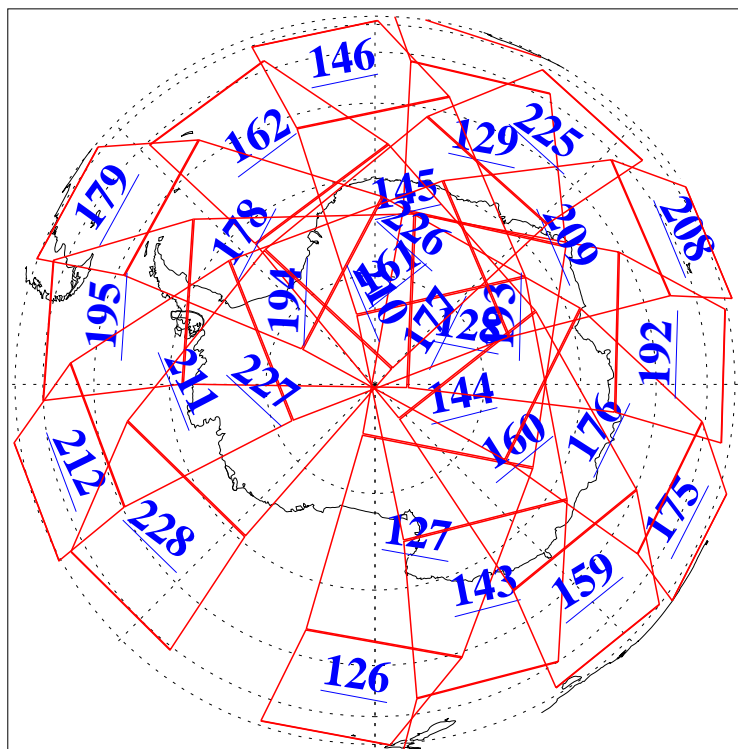

L1B Availability
AMSU Granules: 240
HSB Granules: 0
AIRS Granules: 240

9 May 2013
DoY 129
Aqua Day 4023
Granules: 1 to 120

Granules: 121 to 240

Legend: AMSU Available, HSB Available, AIRS Available

L1B Availability
AMSU Granules: 240
HSB Granules: 0
AIRS Granules: 240

9 May 2013
DoY 129
Aqua Day 4023

Ascending Granules

Descending Granules

Legend: AMSU Available, HSB Available, AIRS Available

L1B Availability
 AMSU Granules: 240
 HSB Granules: 0
 AIRS Granules: 240

9 May 2013
 DoY 129
 Aqua Day 4023

Northern Hemisphere Granules

Southern Hemisphere Granules

Legend: AMSU Available, HSB Available, AIRS Available