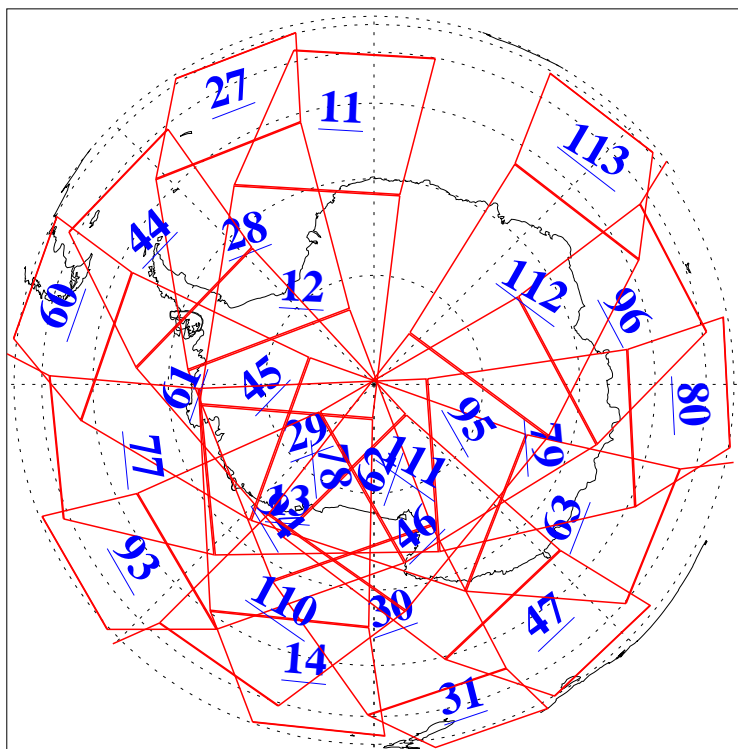

L1B Availability
AMSU Granules: 240
HSB Granules: 0
AIRS Granules: 240

9 May 2013
DoY 129
Aqua Day 4023
Granules: 1 to 120

Granules: 121 to 240

Legend: AMSU Available, HSB Available, AIRS Available

L1B Availability
AMSU Granules: 240
HSB Granules: 0
AIRS Granules: 240

9 May 2013
DoY 129
Aqua Day 4023

Ascending Granules

Descending Granules

Legend: AMSU Available, HSB Available, AIRS Available

L1B Availability
 AMSU Granules: 240
 HSB Granules: 0
 AIRS Granules: 240

9 May 2013
 DoY 129
 Aqua Day 4023

Northern Hemisphere Granules

Southern Hemisphere Granules

Legend: AMSU Available, HSB Available, AIRS Available