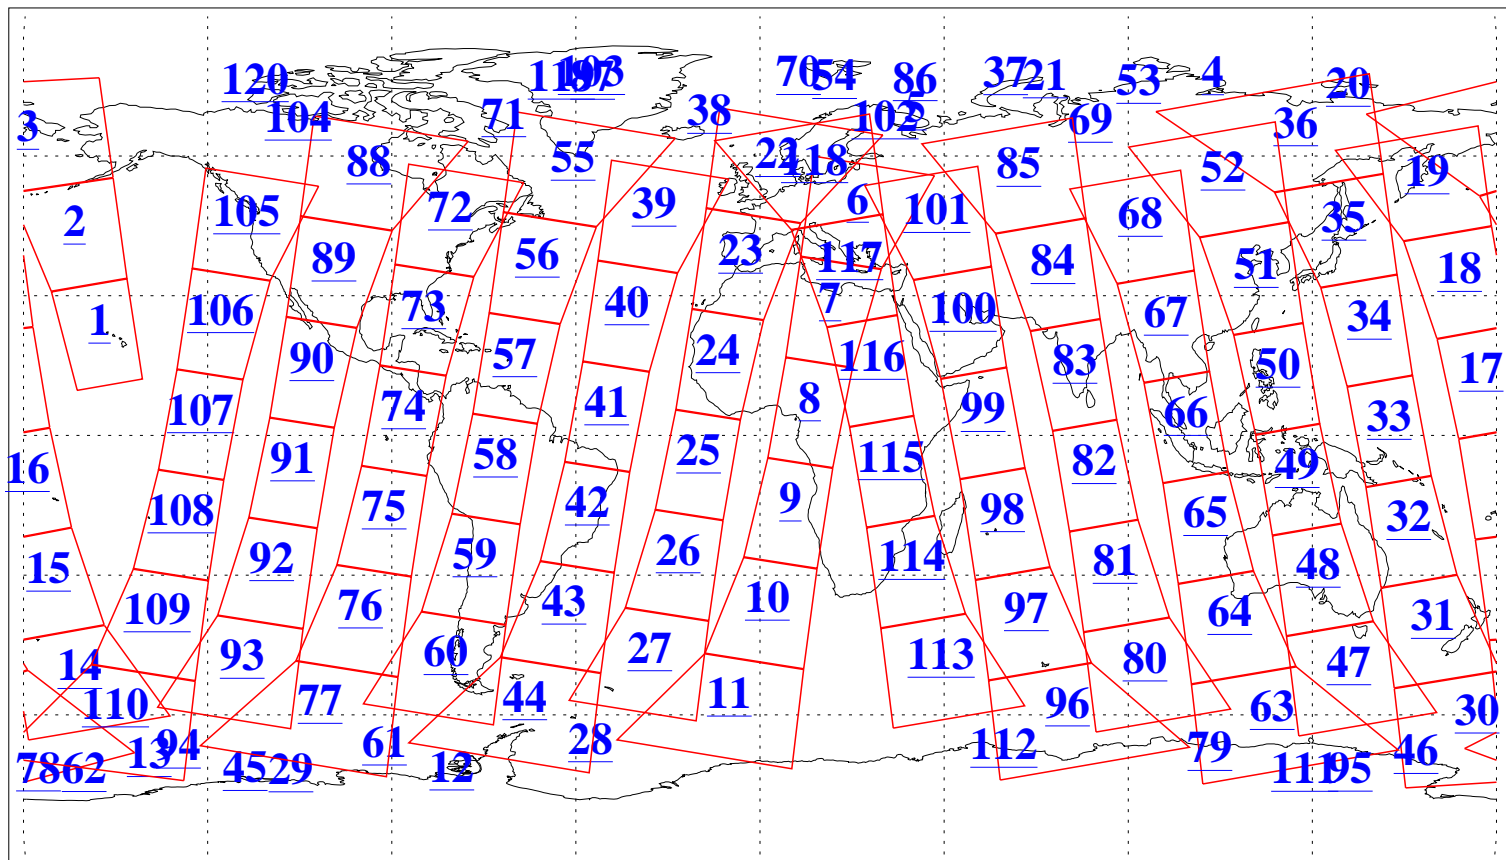

L1B Availability
AMSU Granules: 240
HSB Granules: 0
AIRS Granules: 240

9 May 2013
DoY 129
Aqua Day 4023
Granules: 1 to 120

Granules: 121 to 240

Legend: AMSU Available, HSB Available, AIRS Available

L1B Availability
AMSU Granules: 240
HSB Granules: 0
AIRS Granules: 240

9 May 2013
DoY 129
Aqua Day 4023

Ascending Granules

Descending Granules

Legend: AMSU Available, HSB Available, AIRS Available

L1B Availability
 AMSU Granules: 240
 HSB Granules: 0
 AIRS Granules: 240

9 May 2013
 DoY 129
 Aqua Day 4023

Northern Hemisphere Granules

Southern Hemisphere Granules

Legend: AMSU Available, HSB Available, AIRS Available