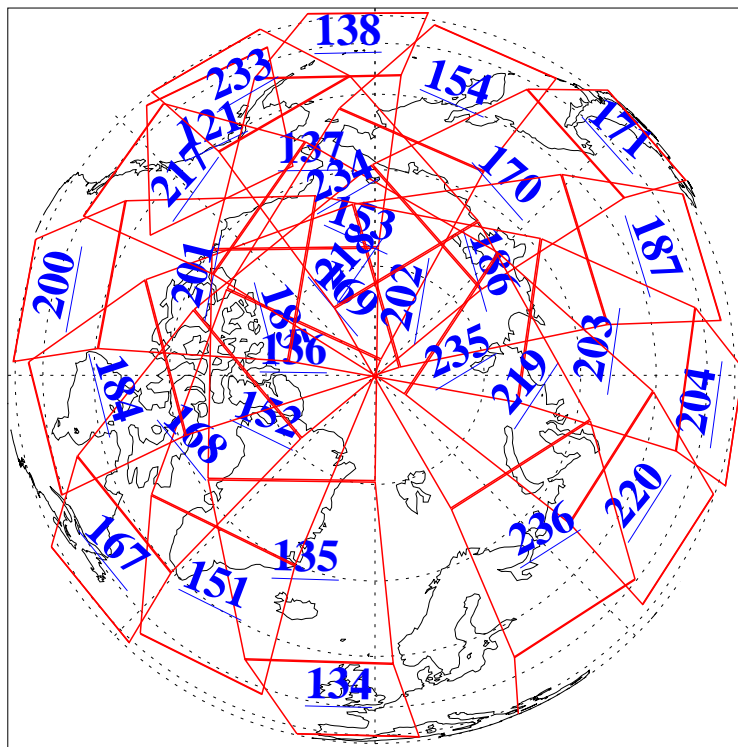

L1B Availability
AMSU Granules: 240
HSB Granules: 0
AIRS Granules: 240

9 May 2013
DoY 129
Aqua Day 4023
Granules: 1 to 120

Granules: 121 to 240

Legend: AMSU Available, HSB Available, AIRS Available

L1B Availability
AMSU Granules: 240
HSB Granules: 0
AIRS Granules: 240

9 May 2013
DoY 129
Aqua Day 4023

Ascending Granules

Descending Granules

Legend: AMSU Available, HSB Available, AIRS Available

L1B Availability
 AMSU Granules: 240
 HSB Granules: 0
 AIRS Granules: 240

9 May 2013
 DoY 129
 Aqua Day 4023

Northern Hemisphere Granules

Southern Hemisphere Granules

Legend: AMSU Available, HSB Available, AIRS Available