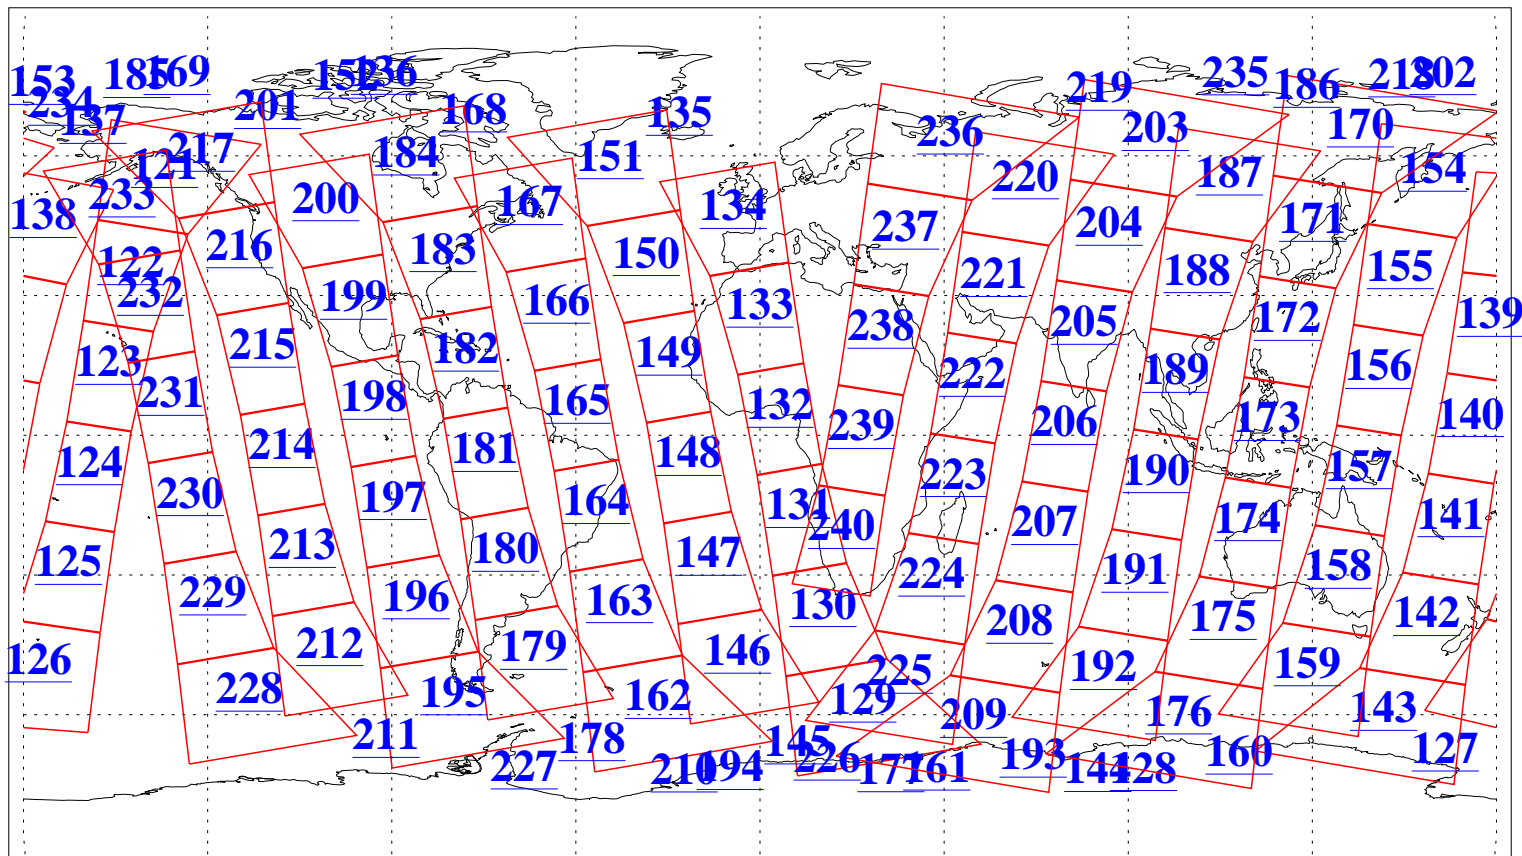

L1B Availability
AMSU Granules: 240
HSB Granules: 0
AIRS Granules: 240

9 May 2013
DoY 129
Aqua Day 4023
Granules: 1 to 120

Granules: 121 to 240

Legend: AMSU Available, HSB Available, AIRS Available

L1B Availability
AMSU Granules: 240
HSB Granules: 0
AIRS Granules: 240

9 May 2013
DoY 129
Aqua Day 4023

Ascending Granules

Descending Granules

Legend: AMSU Available, HSB Available, AIRS Available

L1B Availability
 AMSU Granules: 240
 HSB Granules: 0
 AIRS Granules: 240

9 May 2013
 DoY 129
 Aqua Day 4023

Northern Hemisphere Granules

Southern Hemisphere Granules

Legend: AMSU Available, HSB Available, AIRS Available