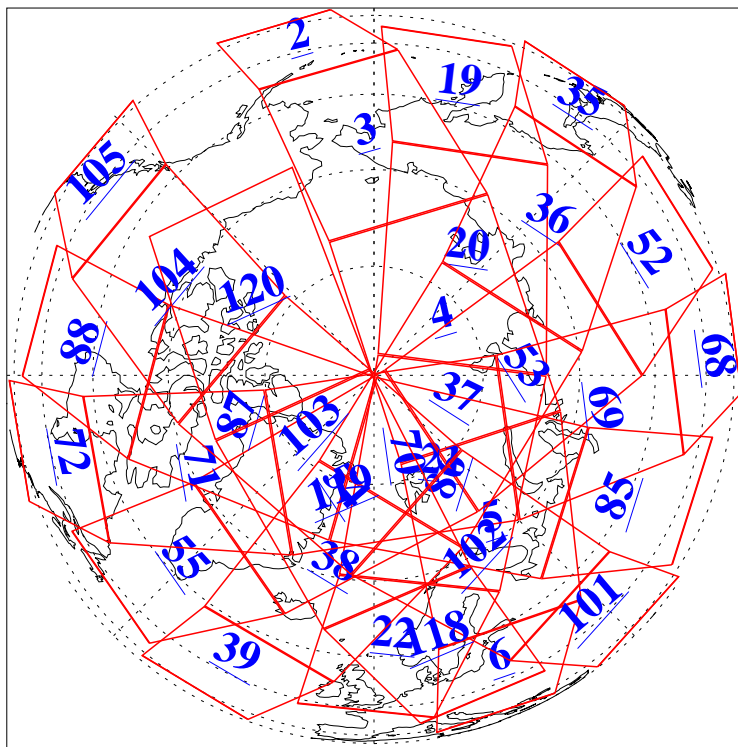

L1B Availability
AMSU Granules: 240
HSB Granules: 0
AIRS Granules: 240

9 May 2013
DoY 129
Aqua Day 4023
Granules: 1 to 120

Granules: 121 to 240

Legend: AMSU Available, HSB Available, AIRS Available

L1B Availability
AMSU Granules: 240
HSB Granules: 0
AIRS Granules: 240

9 May 2013
DoY 129
Aqua Day 4023

Ascending Granules

Descending Granules

Legend: AMSU Available, HSB Available, AIRS Available

L1B Availability
 AMSU Granules: 240
 HSB Granules: 0
 AIRS Granules: 240

9 May 2013
 DoY 129
 Aqua Day 4023

Northern Hemisphere Granules

Southern Hemisphere Granules

Legend: AMSU Available, HSB Available, AIRS Available