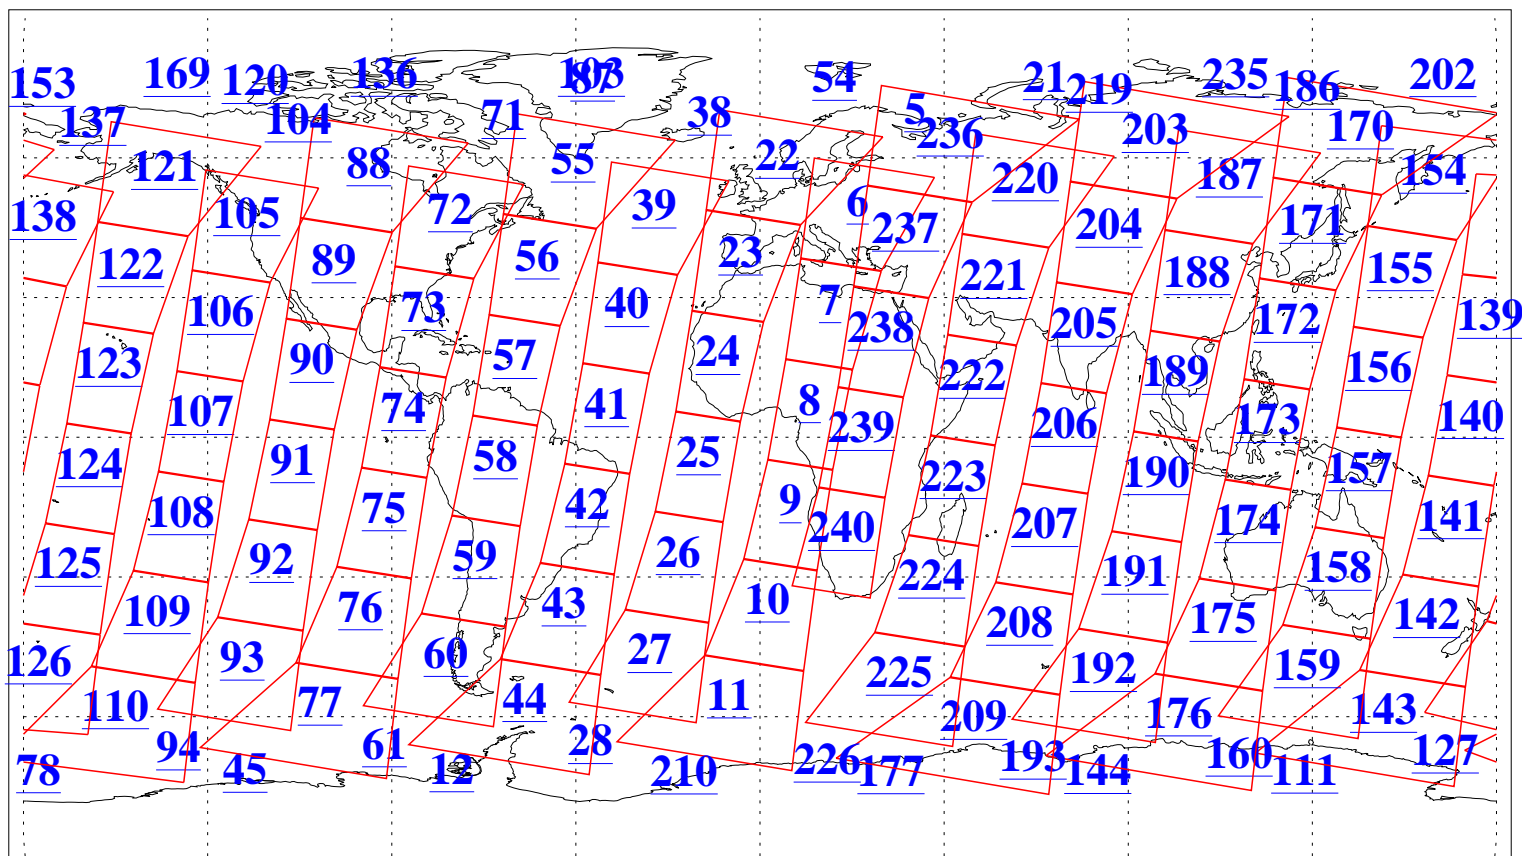

L1B Availability
AMSU Granules: 240
HSB Granules: 0
AIRS Granules: 240

9 May 2013
DoY 129
Aqua Day 4023
Granules: 1 to 120

Granules: 121 to 240

Legend: AMSU Available, HSB Available, AIRS Available

L1B Availability
AMSU Granules: 240
HSB Granules: 0
AIRS Granules: 240

9 May 2013
DoY 129
Aqua Day 4023

Ascending Granules

Descending Granules

Legend: AMSU Available, HSB Available, AIRS Available

L1B Availability
 AMSU Granules: 240
 HSB Granules: 0
 AIRS Granules: 240

9 May 2013
 DoY 129
 Aqua Day 4023

Northern Hemisphere Granules

Southern Hemisphere Granules

Legend: AMSU Available, HSB Available, AIRS Available