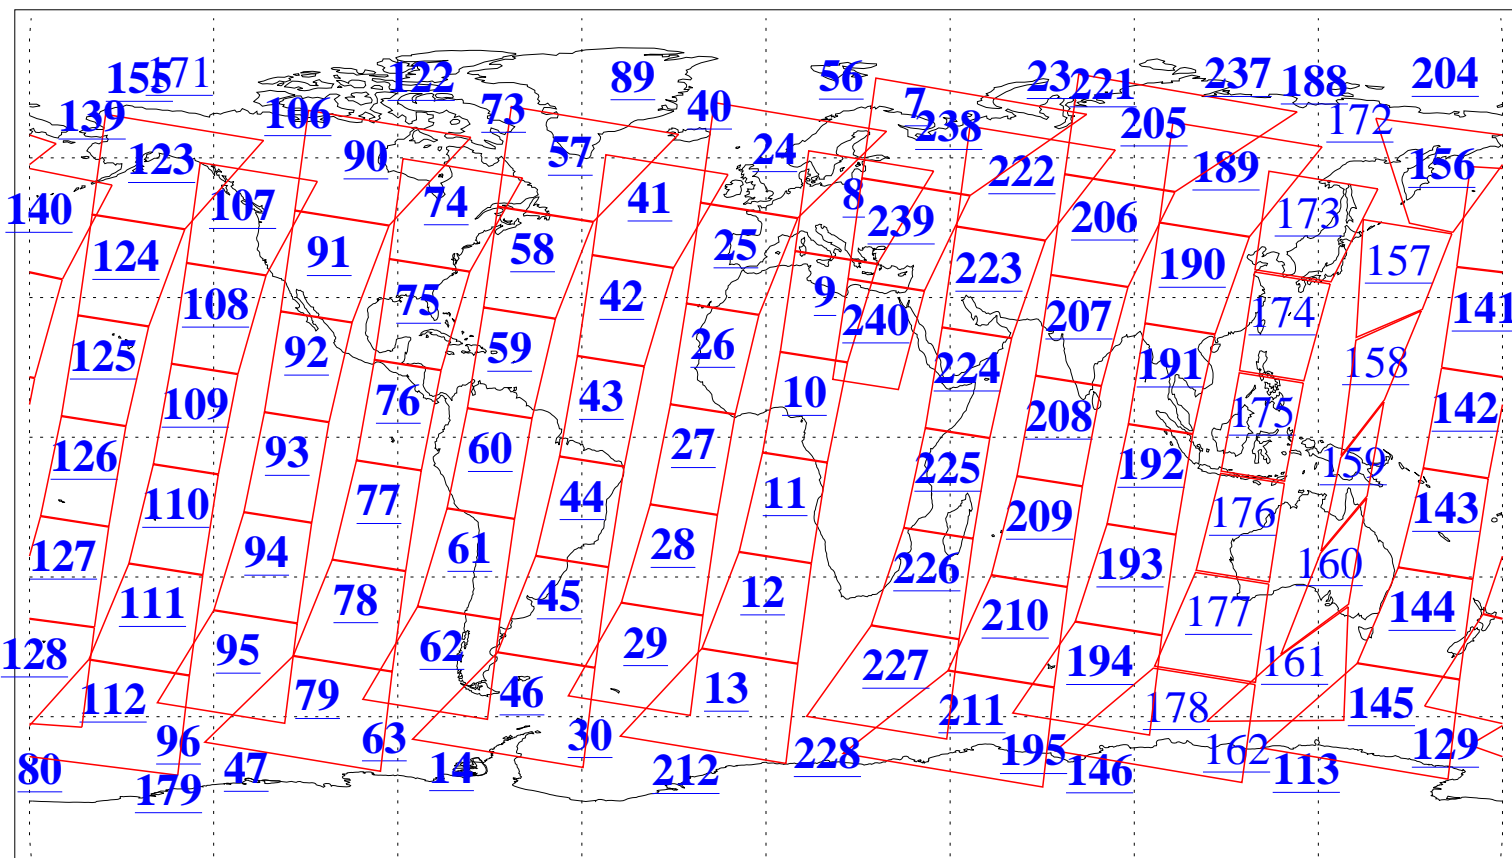

L1B Availability
AMSU Granules: 240
HSB Granules: 0
AIRS Granules: 218

7 May 2013
DoY 127
Aqua Day 4021
Granules: 1 to 120

Granules: 121 to 240

Legend: AMSU Available, HSB Available, AIRS Available

L1B Availability
AMSU Granules: 240
HSB Granules: 0
AIRS Granules: 218

7 May 2013
DoY 127
Aqua Day 4021

Ascending Granules

Descending Granules

Legend: AMSU Available, HSB Available, AIRS Available

L1B Availability
 AMSU Granules: 240
 HSB Granules: 0
 AIRS Granules: 218

7 May 2013
 DoY 127
 Aqua Day 4021

Northern Hemisphere Granules

Southern Hemisphere Granules

Legend: AMSU Available, HSB Available, AIRS Available