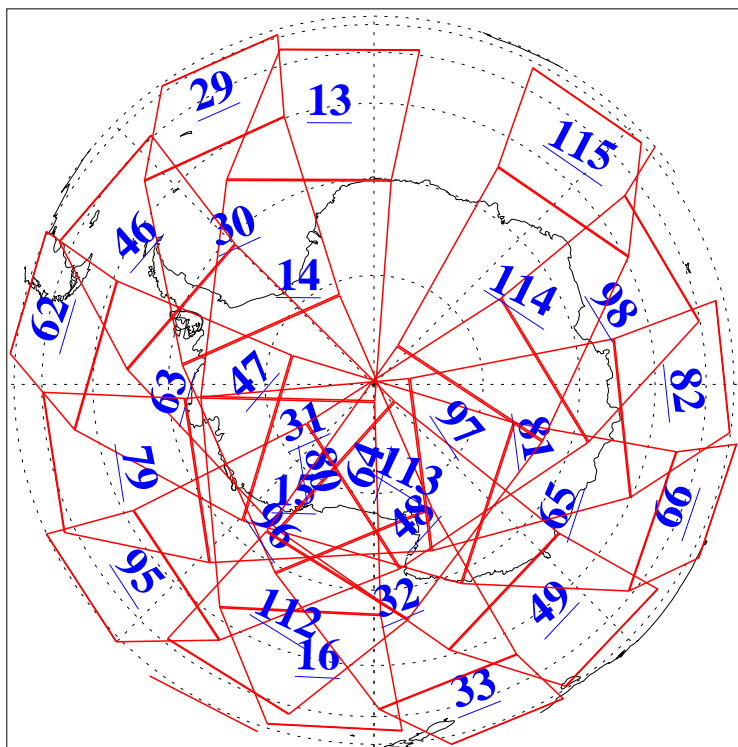

L1B Availability
AMSU Granules: 240
HSB Granules: 0
AIRS Granules: 218

7 May 2013
DoY 127
Aqua Day 4021
Granules: 1 to 120

Granules: 121 to 240

Legend: AMSU Available, HSB Available, AIRS Available

L1B Availability
AMSU Granules: 240
HSB Granules: 0
AIRS Granules: 218

7 May 2013
DoY 127
Aqua Day 4021

Ascending Granules

Descending Granules

Legend: AMSU Available, HSB Available, AIRS Available

L1B Availability
 AMSU Granules: 240
 HSB Granules: 0
 AIRS Granules: 218

7 May 2013
 DoY 127
 Aqua Day 4021

Northern Hemisphere Granules

Southern Hemisphere Granules

Legend: AMSU Available, HSB Available, AIRS Available