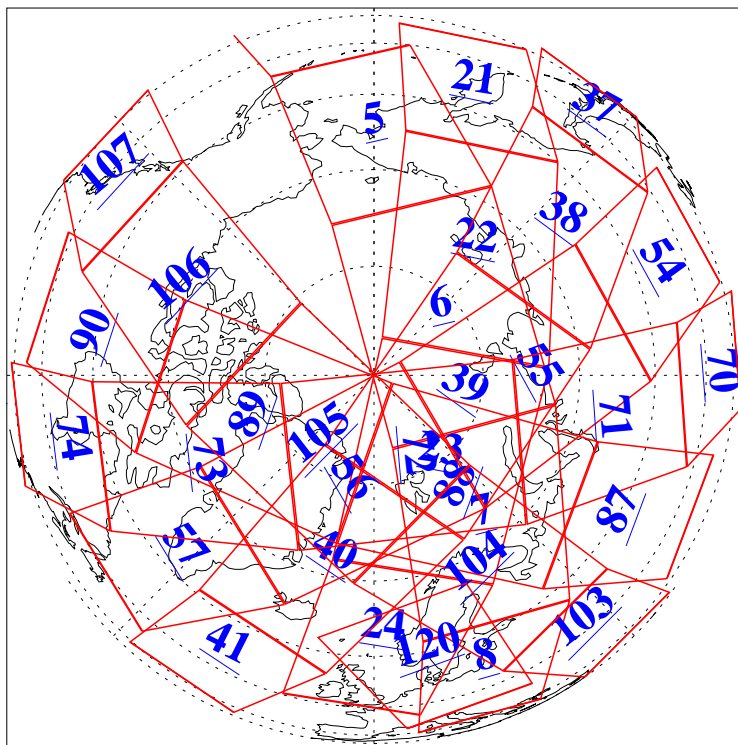

L1B Availability
AMSU Granules: 240
HSB Granules: 0
AIRS Granules: 218

7 May 2013
DoY 127
Aqua Day 4021
Granules: 1 to 120

Granules: 121 to 240

Legend: AMSU Available, HSB Available, AIRS Available

L1B Availability
AMSU Granules: 240
HSB Granules: 0
AIRS Granules: 218

7 May 2013
DoY 127
Aqua Day 4021

Ascending Granules

Descending Granules

Legend: AMSU Available, HSB Available, AIRS Available

L1B Availability
 AMSU Granules: 240
 HSB Granules: 0
 AIRS Granules: 218

7 May 2013
 DoY 127
 Aqua Day 4021

Northern Hemisphere Granules

Southern Hemisphere Granules

Legend: AMSU Available, HSB Available, AIRS Available