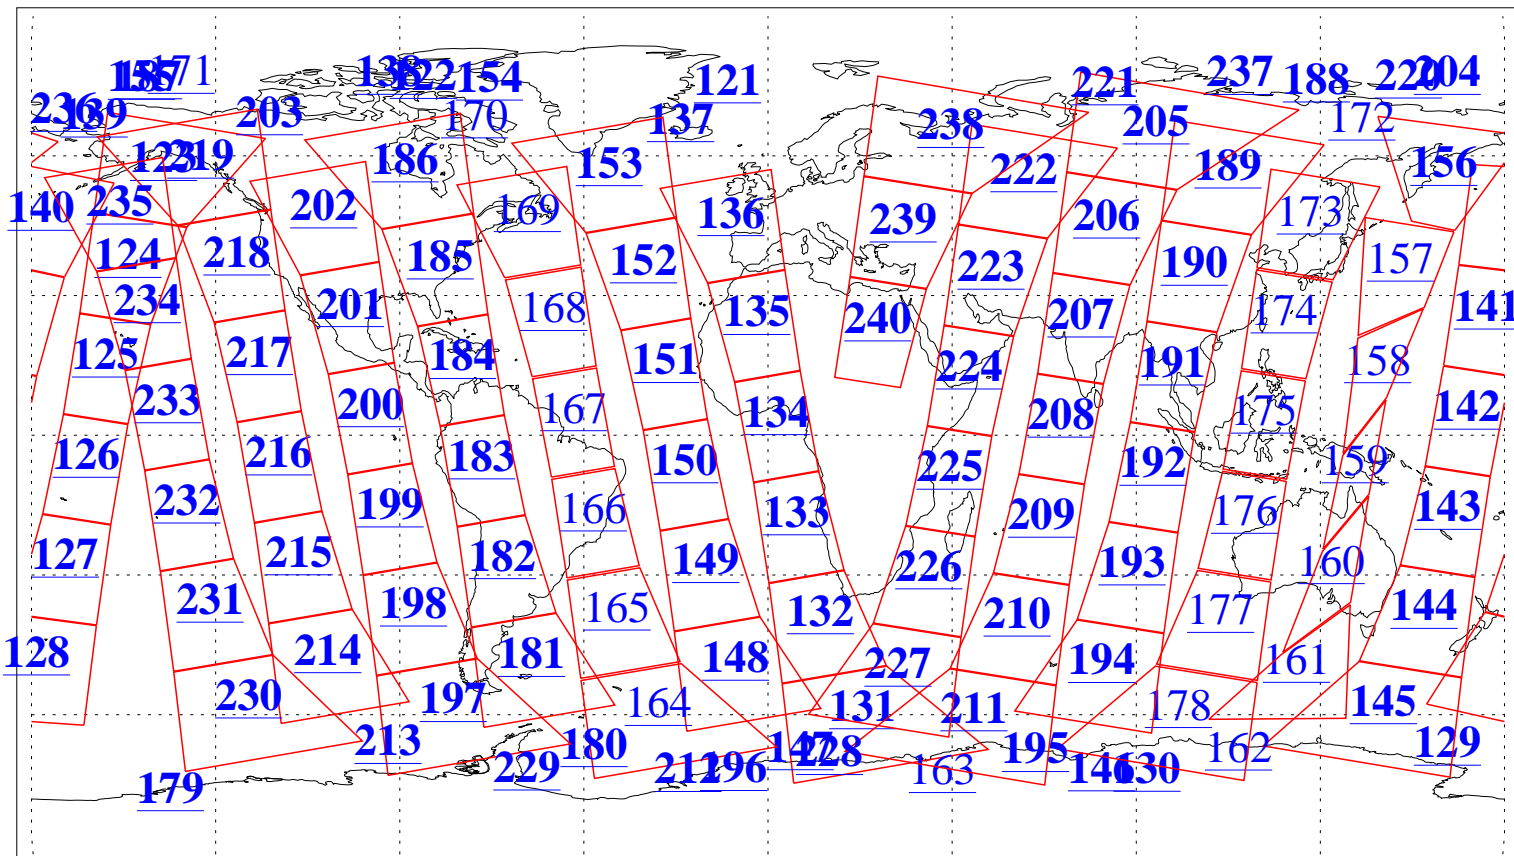

L1B Availability
AMSU Granules: 240
HSB Granules: 0
AIRS Granules: 218

7 May 2013
DoY 127
Aqua Day 4021
Granules: 1 to 120

Granules: 121 to 240

Legend: AMSU Available, HSB Available, AIRS Available

L1B Availability
AMSU Granules: 240
HSB Granules: 0
AIRS Granules: 218

7 May 2013
DoY 127
Aqua Day 4021

Ascending Granules

Descending Granules

Legend: AMSU Available, HSB Available, AIRS Available

L1B Availability
 AMSU Granules: 240
 HSB Granules: 0
 AIRS Granules: 218

7 May 2013
 DoY 127
 Aqua Day 4021

Northern Hemisphere Granules

Southern Hemisphere Granules

Legend: AMSU Available, HSB Available, AIRS Available