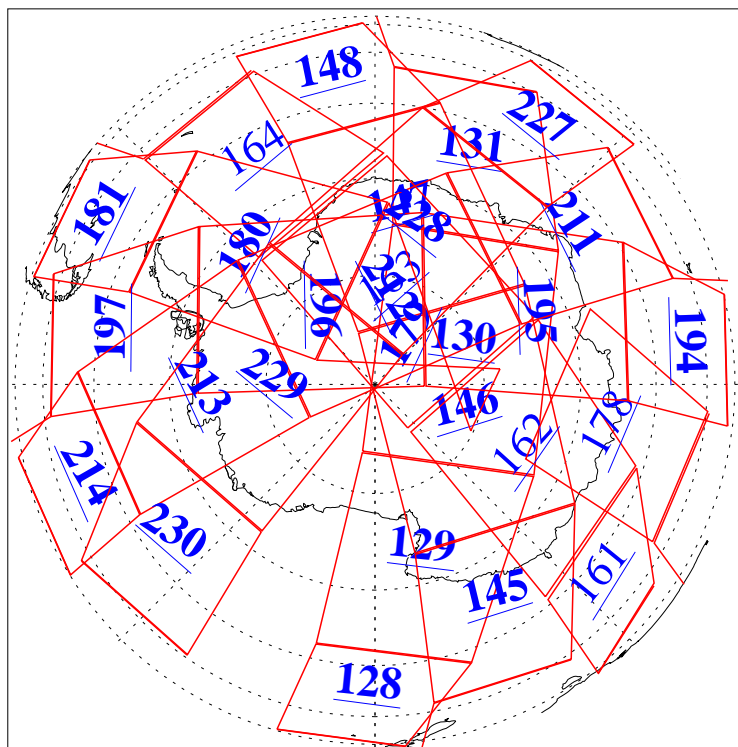

7 May 2013
DoY 127
Aqua Day 4021

Ascending Granules

Descending Granules

Legend: AMSU Available, HSB Available, AIRS Available

L1B Availability
 AMSU Granules: 240
 HSB Granules: 0
 AIRS Granules: 218

7 May 2013
 DoY 127
 Aqua Day 4021

Northern Hemisphere Granules

Southern Hemisphere Granules

Legend: AMSU Available, HSB Available, AIRS Available