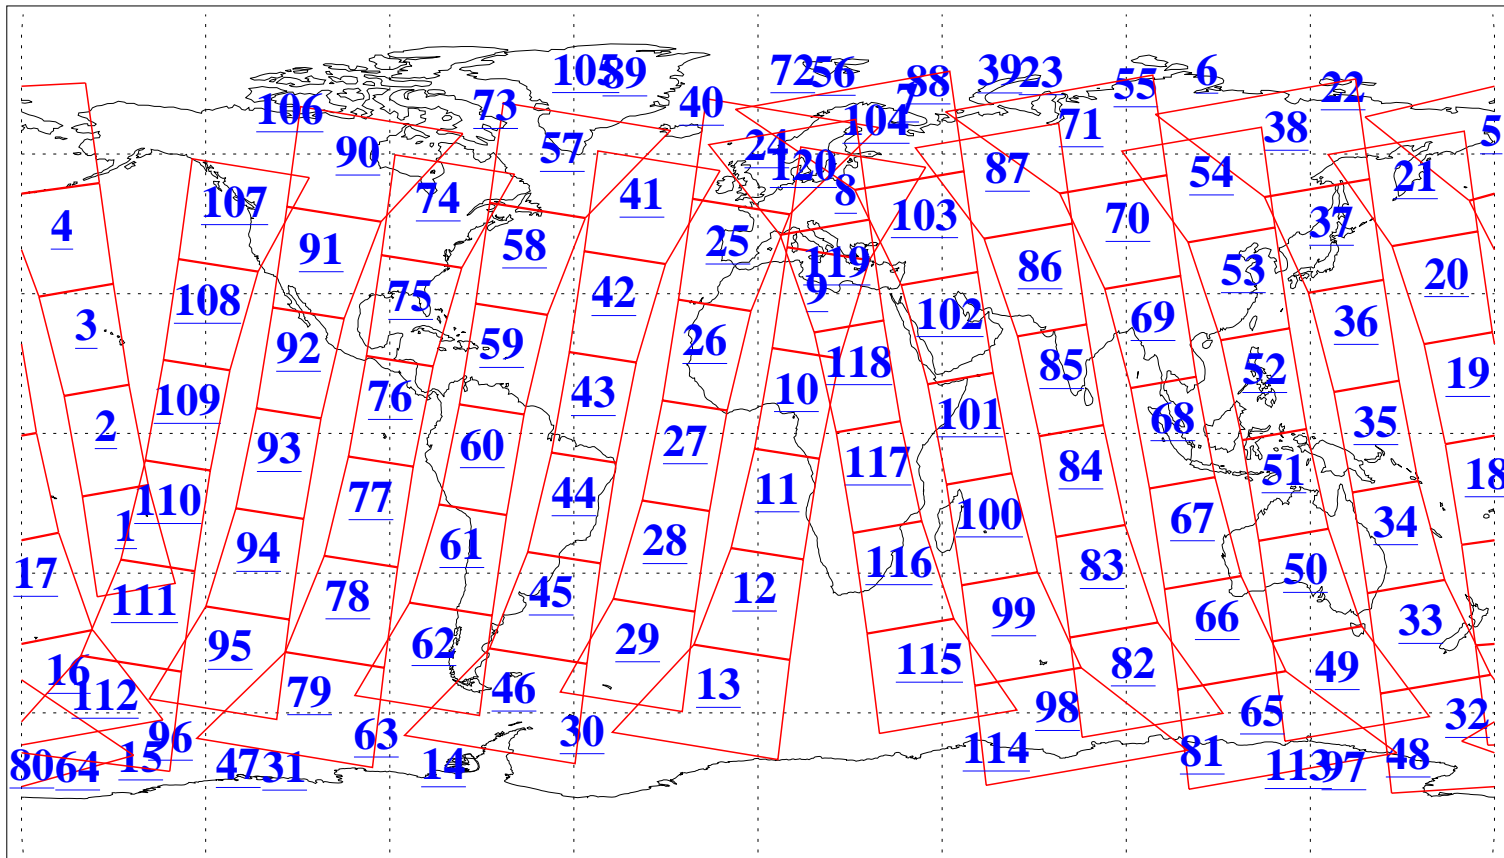

L1B Availability
AMSU Granules: 240
HSB Granules: 0
AIRS Granules: 218

7 May 2013
DoY 127
Aqua Day 4021
Granules: 1 to 120

Granules: 121 to 240

Legend: AMSU Available, HSB Available, AIRS Available

L1B Availability
AMSU Granules: 240
HSB Granules: 0
AIRS Granules: 218

7 May 2013
DoY 127
Aqua Day 4021

Ascending Granules

Descending Granules

Legend: AMSU Available, HSB Available, AIRS Available

L1B Availability
 AMSU Granules: 240
 HSB Granules: 0
 AIRS Granules: 218

7 May 2013
 DoY 127
 Aqua Day 4021

Northern Hemisphere Granules

Southern Hemisphere Granules

Legend: AMSU Available, HSB Available, AIRS Available