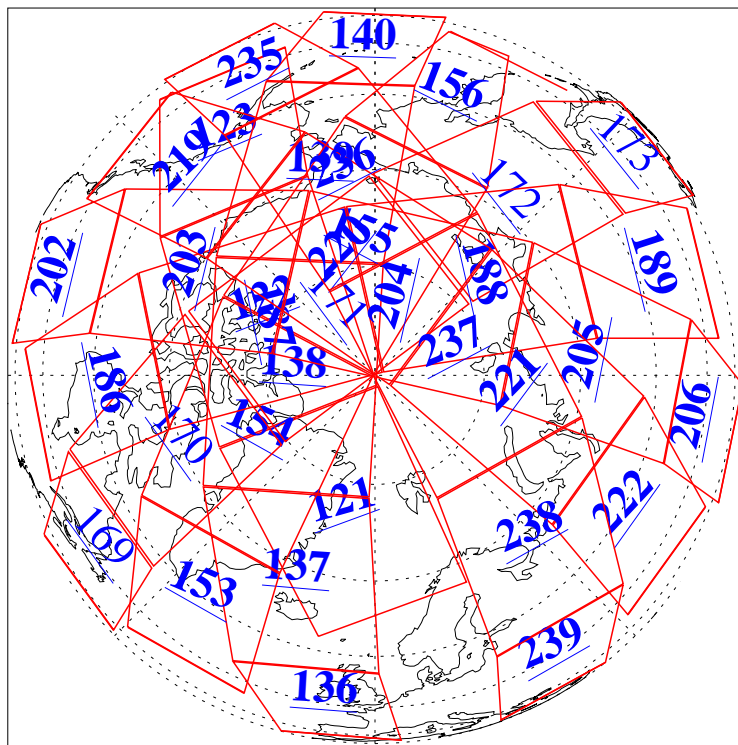

L1B Availability
AMSU Granules: 240
HSB Granules: 0
AIRS Granules: 218

7 May 2013
DoY 127
Aqua Day 4021
Granules: 1 to 120

Granules: 121 to 240

Legend: AMSU Available, HSB Available, AIRS Available

L1B Availability
AMSU Granules: 240
HSB Granules: 0
AIRS Granules: 218

7 May 2013
DoY 127
Aqua Day 4021

Ascending Granules

Descending Granules

Legend: AMSU Available, HSB Available, AIRS Available

L1B Availability
 AMSU Granules: 240
 HSB Granules: 0
 AIRS Granules: 218

7 May 2013
 DoY 127
 Aqua Day 4021

Northern Hemisphere Granules

Southern Hemisphere Granules

Legend: AMSU Available, HSB Available, AIRS Available