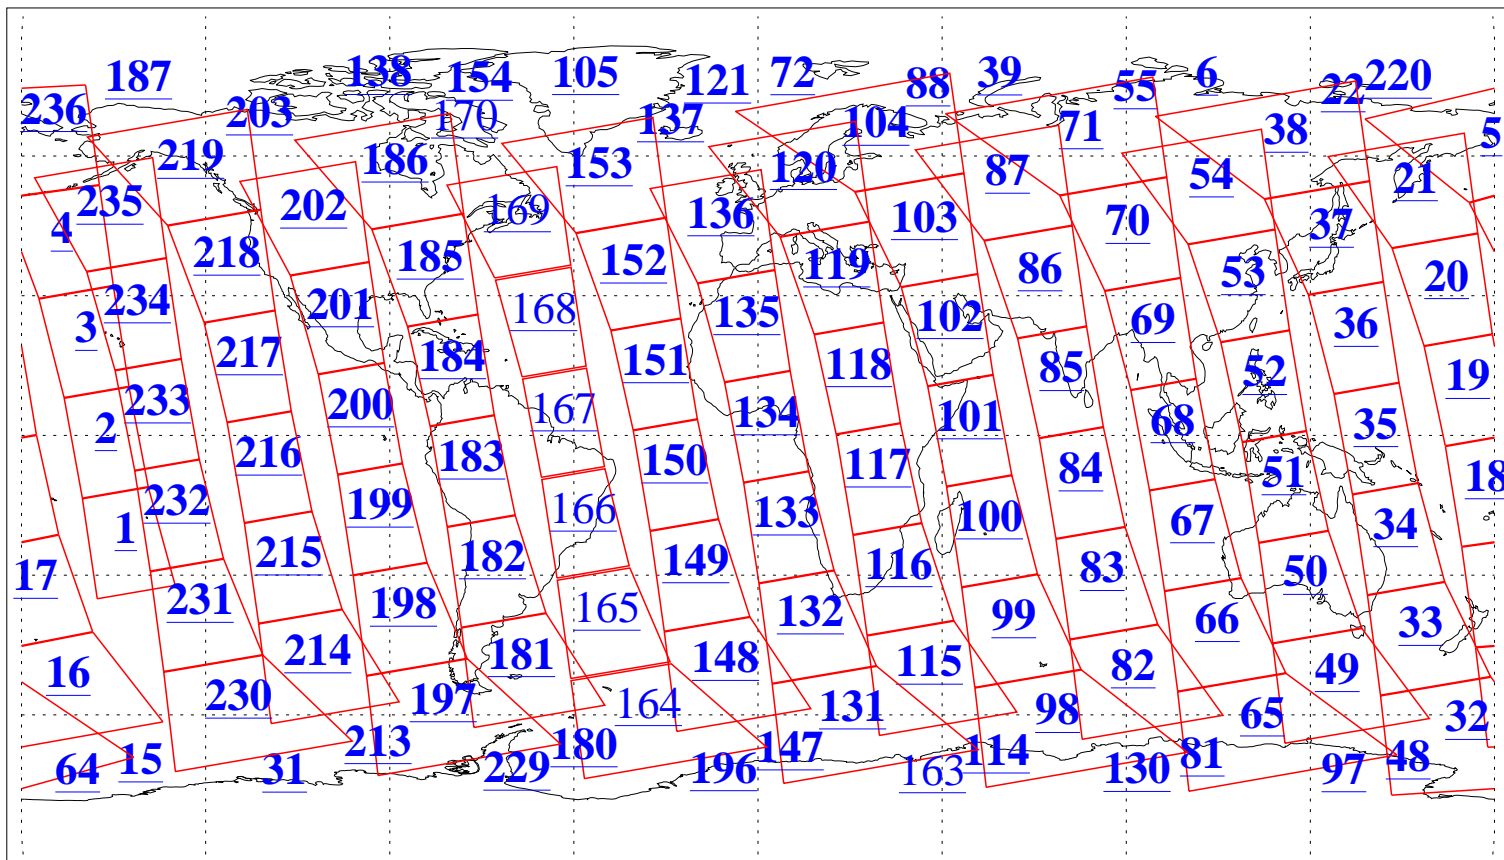

L1B Availability
AMSU Granules: 240
HSB Granules: 0
AIRS Granules: 218

7 May 2013
DoY 127
Aqua Day 4021
Granules: 1 to 120

Granules: 121 to 240

Legend: AMSU Available, HSB Available, AIRS Available

L1B Availability
AMSU Granules: 240
HSB Granules: 0
AIRS Granules: 218

7 May 2013
DoY 127
Aqua Day 4021

Ascending Granules

Descending Granules

Legend: AMSU Available, HSB Available, AIRS Available

L1B Availability
 AMSU Granules: 240
 HSB Granules: 0
 AIRS Granules: 218

7 May 2013
 DoY 127
 Aqua Day 4021

Northern Hemisphere Granules

Southern Hemisphere Granules

Legend: AMSU Available, HSB Available, AIRS Available