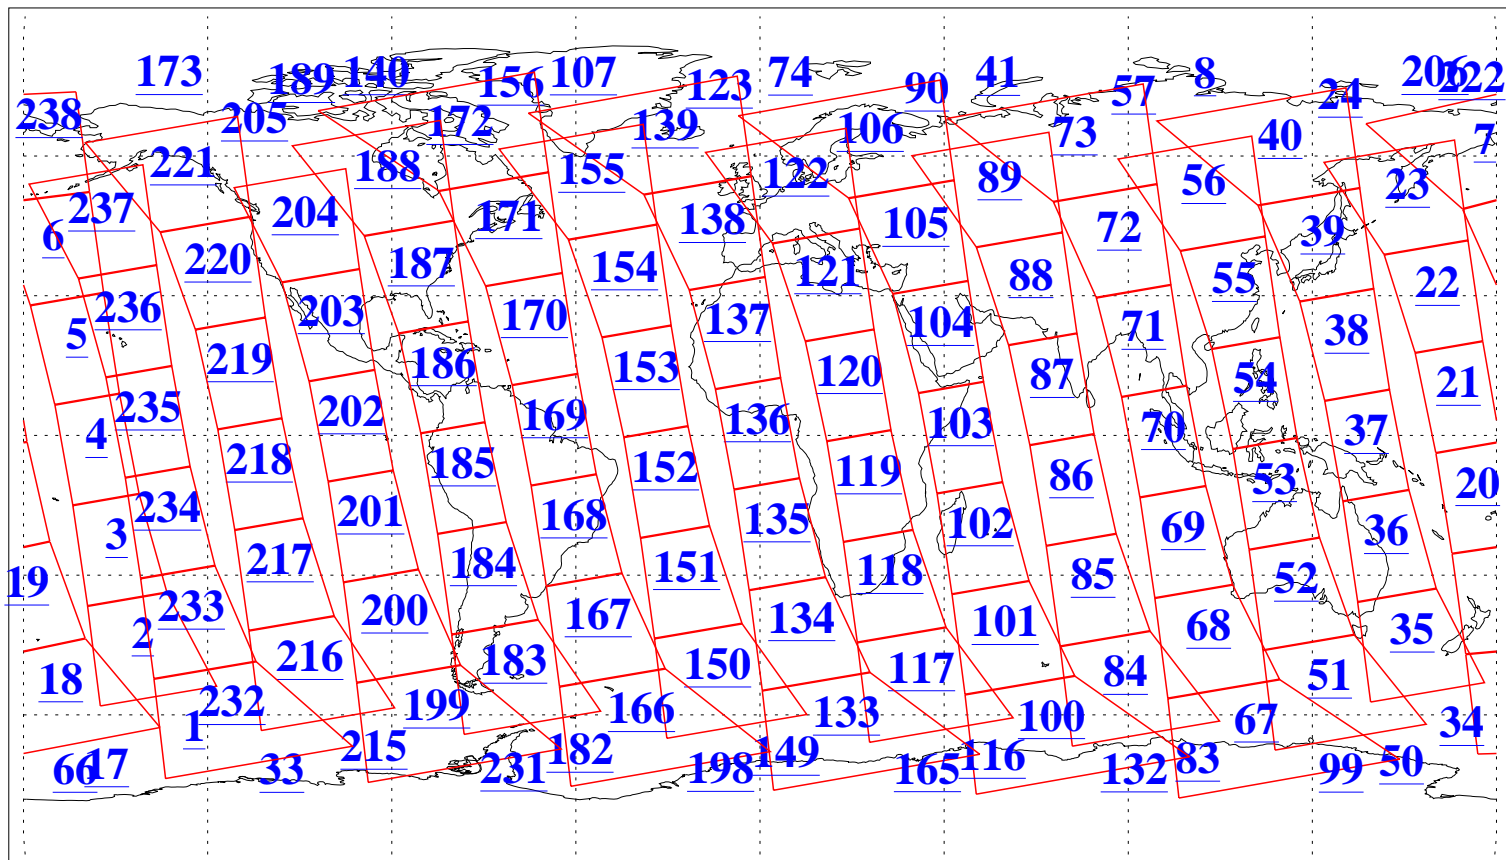

L1B Availability
AMSU Granules: 240
HSB Granules: 0
AIRS Granules: 240

5 May 2013
DoY 125
Aqua Day 4019
Granules: 1 to 120

Granules: 121 to 240

Legend: AMSU Available, HSB Available, AIRS Available

L1B Availability
AMSU Granules: 240
HSB Granules: 0
AIRS Granules: 240

5 May 2013
DoY 125
Aqua Day 4019

Ascending Granules

Descending Granules

Legend: AMSU Available, HSB Available, AIRS Available

L1B Availability
 AMSU Granules: 240
 HSB Granules: 0
 AIRS Granules: 240

5 May 2013
 DoY 125
 Aqua Day 4019

Northern Hemisphere Granules

Southern Hemisphere Granules

Legend: AMSU Available, HSB Available, AIRS Available