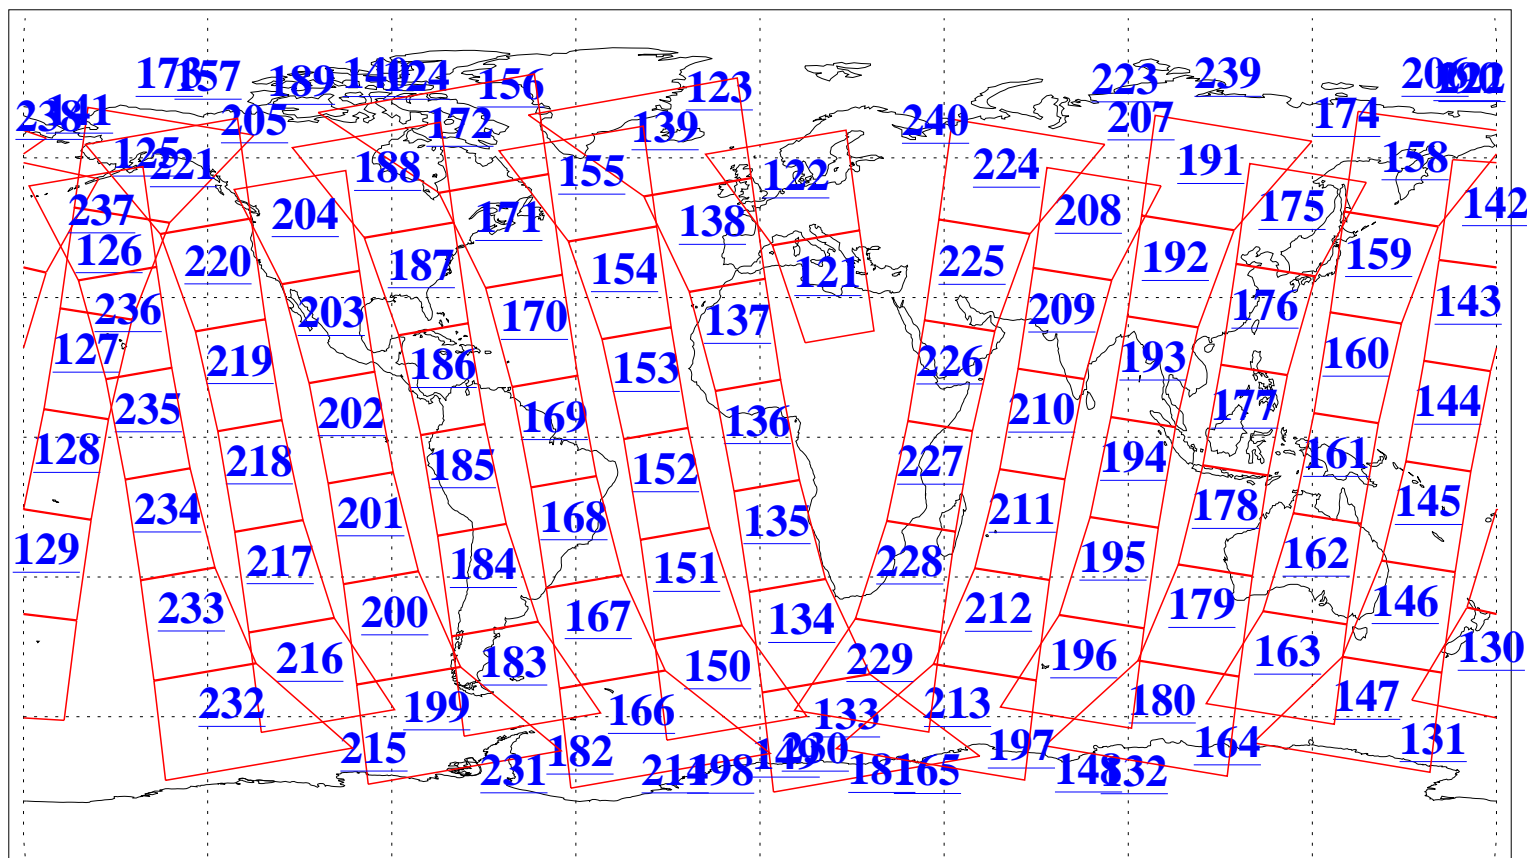

L1B Availability
AMSU Granules: 240
HSB Granules: 0
AIRS Granules: 240

5 May 2013
DoY 125
Aqua Day 4019
Granules: 1 to 120

Granules: 121 to 240

Legend: AMSU Available, HSB Available, AIRS Available

L1B Availability
AMSU Granules: 240
HSB Granules: 0
AIRS Granules: 240

5 May 2013
DoY 125
Aqua Day 4019

Ascending Granules

Descending Granules

Legend: AMSU Available, HSB Available, AIRS Available

L1B Availability
 AMSU Granules: 240
 HSB Granules: 0
 AIRS Granules: 240

5 May 2013
 DoY 125
 Aqua Day 4019

Northern Hemisphere Granules

Southern Hemisphere Granules

Legend: AMSU Available, HSB Available, AIRS Available