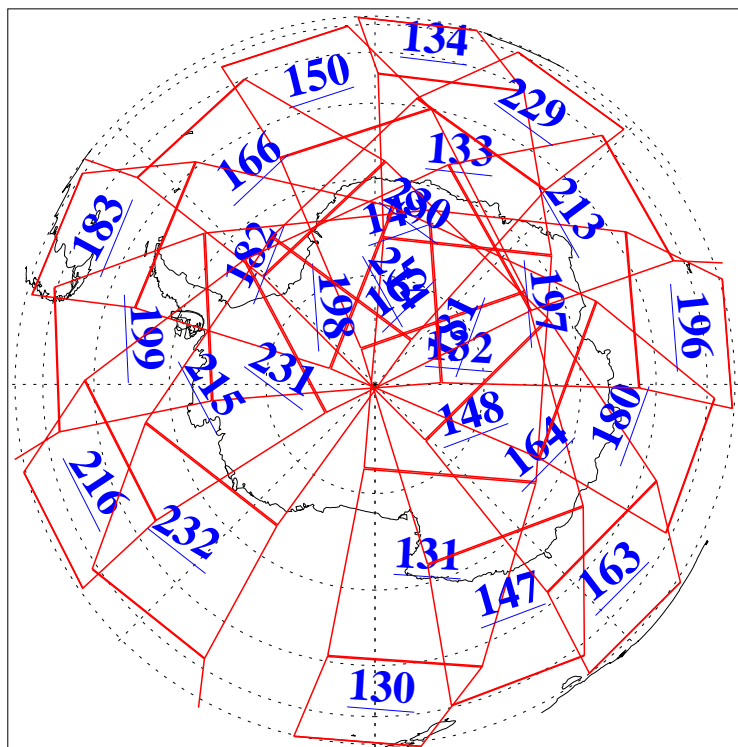

5 May 2013
DoY 125
Aqua Day 4019

Ascending Granules

Descending Granules

Legend: AMSU Available, HSB Available, AIRS Available

L1B Availability
 AMSU Granules: 240
 HSB Granules: 0
 AIRS Granules: 240

5 May 2013
 DoY 125
 Aqua Day 4019

Northern Hemisphere Granules

Southern Hemisphere Granules

Legend: AMSU Available, HSB Available, AIRS Available