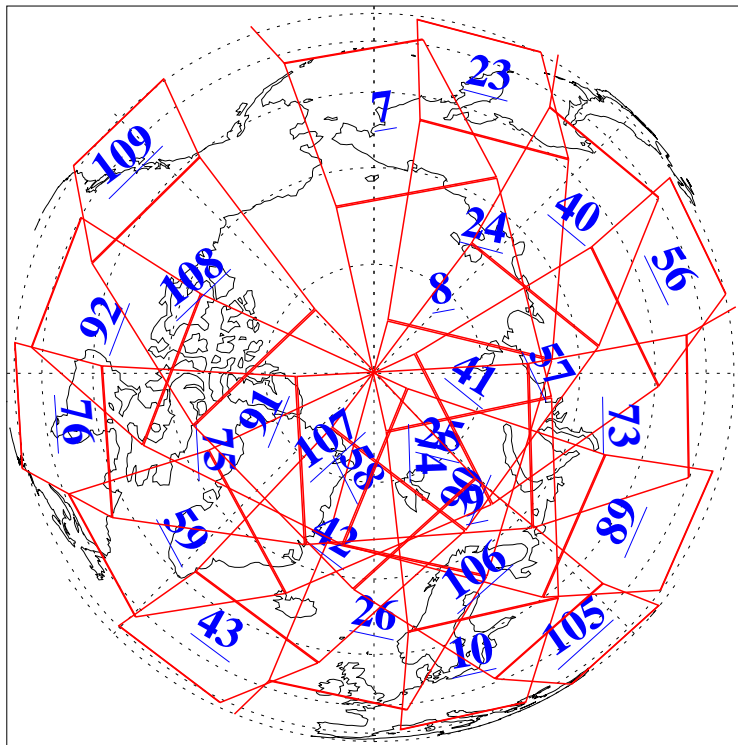

L1B Availability
AMSU Granules: 240
HSB Granules: 0
AIRS Granules: 240

5 May 2013
DoY 125
Aqua Day 4019
Granules: 1 to 120

Granules: 121 to 240

Legend: AMSU Available, HSB Available, AIRS Available

L1B Availability
AMSU Granules: 240
HSB Granules: 0
AIRS Granules: 240

5 May 2013
DoY 125
Aqua Day 4019

Ascending Granules

Descending Granules

Legend: AMSU Available, HSB Available, AIRS Available

L1B Availability
 AMSU Granules: 240
 HSB Granules: 0
 AIRS Granules: 240

5 May 2013
 DoY 125
 Aqua Day 4019

Northern Hemisphere Granules

Southern Hemisphere Granules

Legend: AMSU Available, HSB Available, AIRS Available