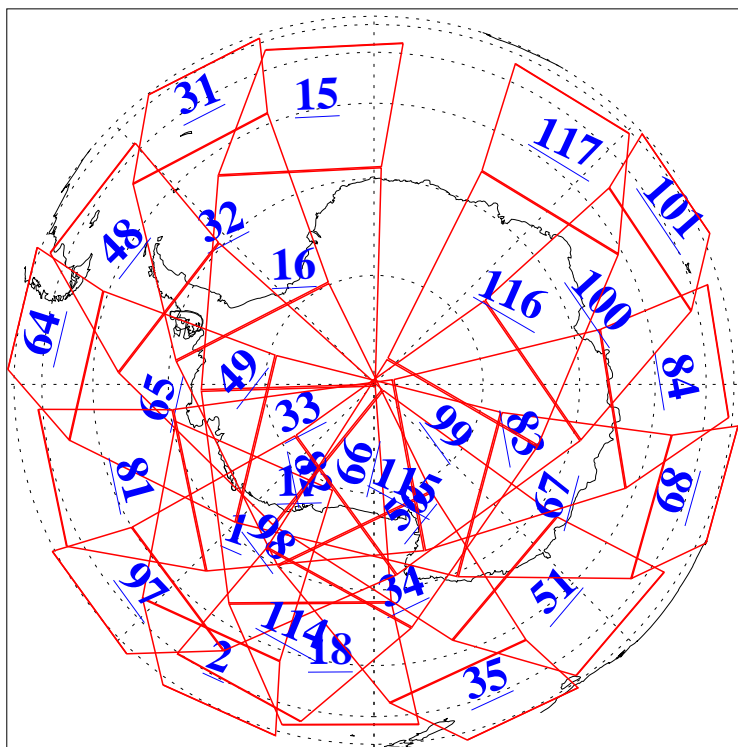

L1B Availability
AMSU Granules: 240
HSB Granules: 0
AIRS Granules: 240

5 May 2013
DoY 125
Aqua Day 4019
Granules: 1 to 120

Granules: 121 to 240

Legend: AMSU Available, HSB Available, AIRS Available

L1B Availability
AMSU Granules: 240
HSB Granules: 0
AIRS Granules: 240

5 May 2013
DoY 125
Aqua Day 4019

Ascending Granules

Descending Granules

Legend: AMSU Available, HSB Available, AIRS Available

L1B Availability
 AMSU Granules: 240
 HSB Granules: 0
 AIRS Granules: 240

5 May 2013
 DoY 125
 Aqua Day 4019

Northern Hemisphere Granules

Southern Hemisphere Granules

Legend: AMSU Available, HSB Available, AIRS Available