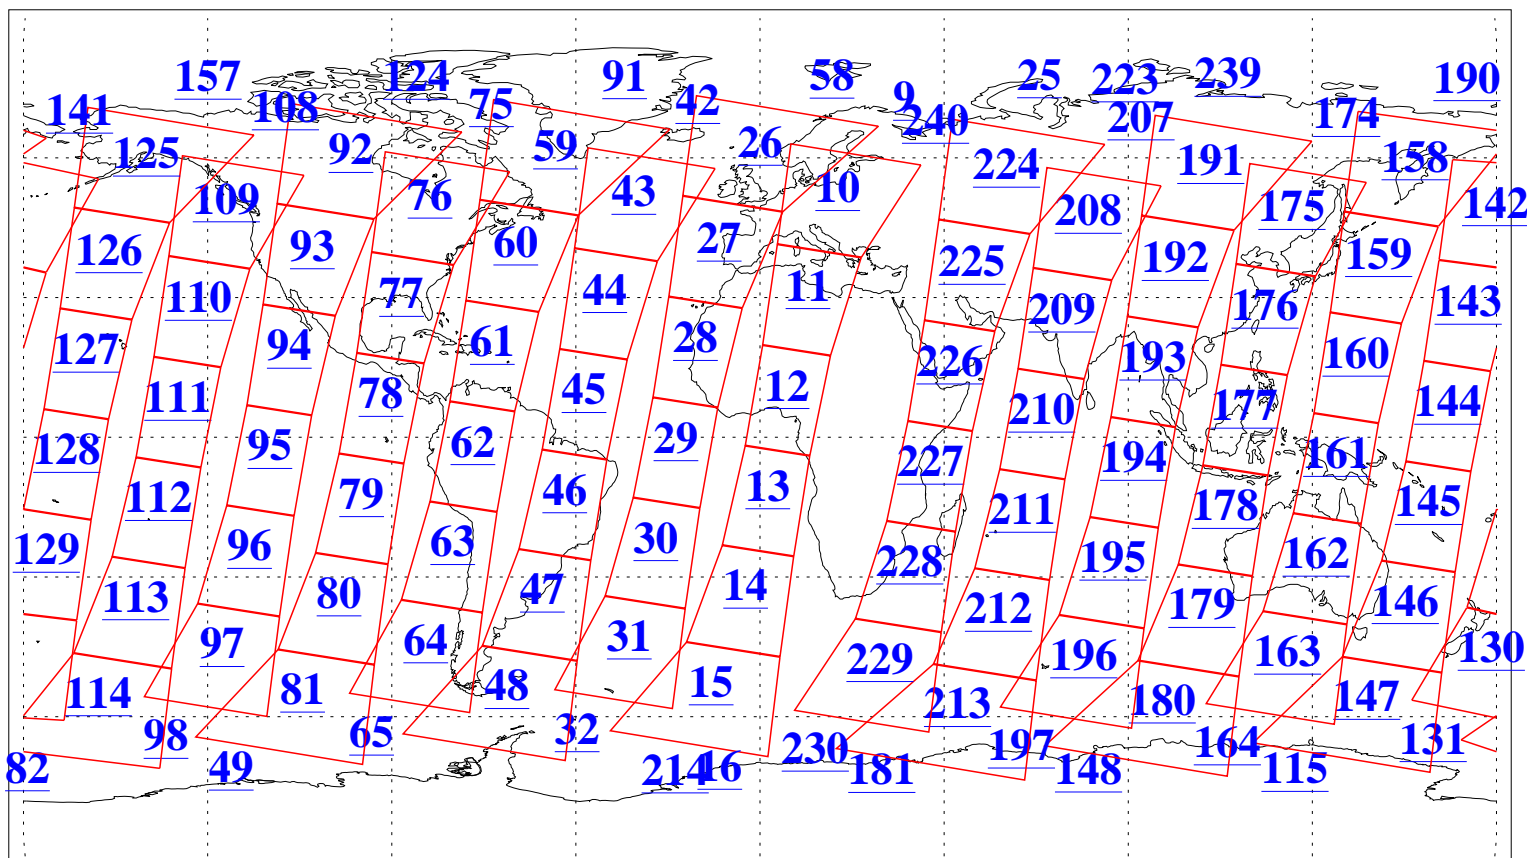

L1B Availability
AMSU Granules: 240
HSB Granules: 0
AIRS Granules: 240

5 May 2013
DoY 125
Aqua Day 4019
Granules: 1 to 120

Granules: 121 to 240

Legend: AMSU Available, HSB Available, AIRS Available

L1B Availability
AMSU Granules: 240
HSB Granules: 0
AIRS Granules: 240

5 May 2013
DoY 125
Aqua Day 4019

Ascending Granules

Descending Granules

Legend: AMSU Available, HSB Available, AIRS Available

L1B Availability
 AMSU Granules: 240
 HSB Granules: 0
 AIRS Granules: 240

5 May 2013
 DoY 125
 Aqua Day 4019

Northern Hemisphere Granules

Southern Hemisphere Granules

Legend: AMSU Available, HSB Available, AIRS Available