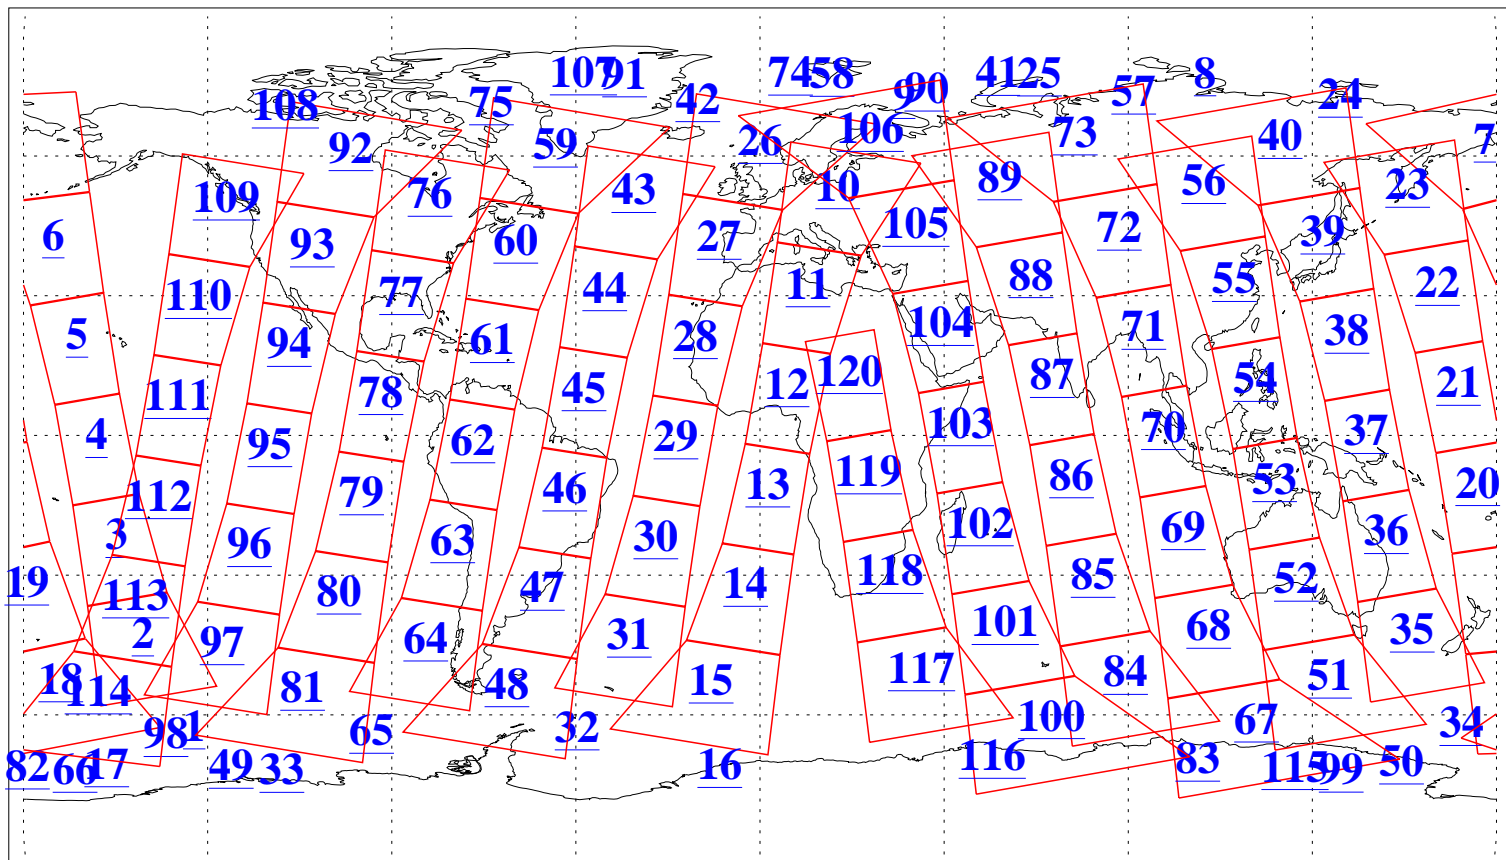

L1B Availability
AMSU Granules: 240
HSB Granules: 0
AIRS Granules: 240

5 May 2013
DoY 125
Aqua Day 4019
Granules: 1 to 120

Granules: 121 to 240

Legend: AMSU Available, HSB Available, AIRS Available

L1B Availability
AMSU Granules: 240
HSB Granules: 0
AIRS Granules: 240

5 May 2013
DoY 125
Aqua Day 4019

Ascending Granules

Descending Granules

Legend: AMSU Available, HSB Available, AIRS Available

L1B Availability
 AMSU Granules: 240
 HSB Granules: 0
 AIRS Granules: 240

5 May 2013
 DoY 125
 Aqua Day 4019

Northern Hemisphere Granules

Southern Hemisphere Granules

Legend: AMSU Available, HSB Available, AIRS Available