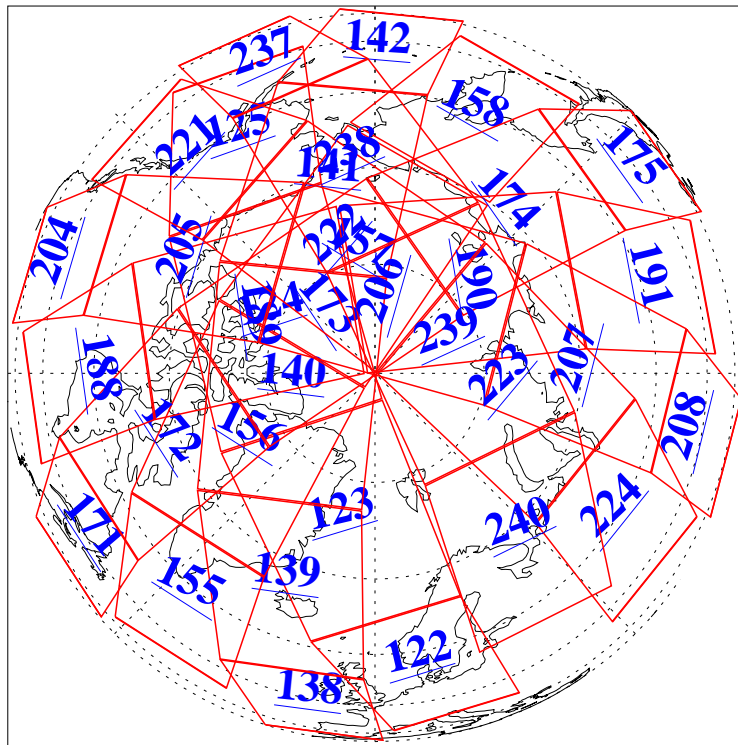

5 May 2013
DoY 125
Aqua Day 4019

Ascending Granules

Descending Granules

Legend: AMSU Available, HSB Available, AIRS Available

L1B Availability
 AMSU Granules: 240
 HSB Granules: 0
 AIRS Granules: 240

5 May 2013
 DoY 125
 Aqua Day 4019

Northern Hemisphere Granules

Southern Hemisphere Granules

Legend: AMSU Available, HSB Available, AIRS Available