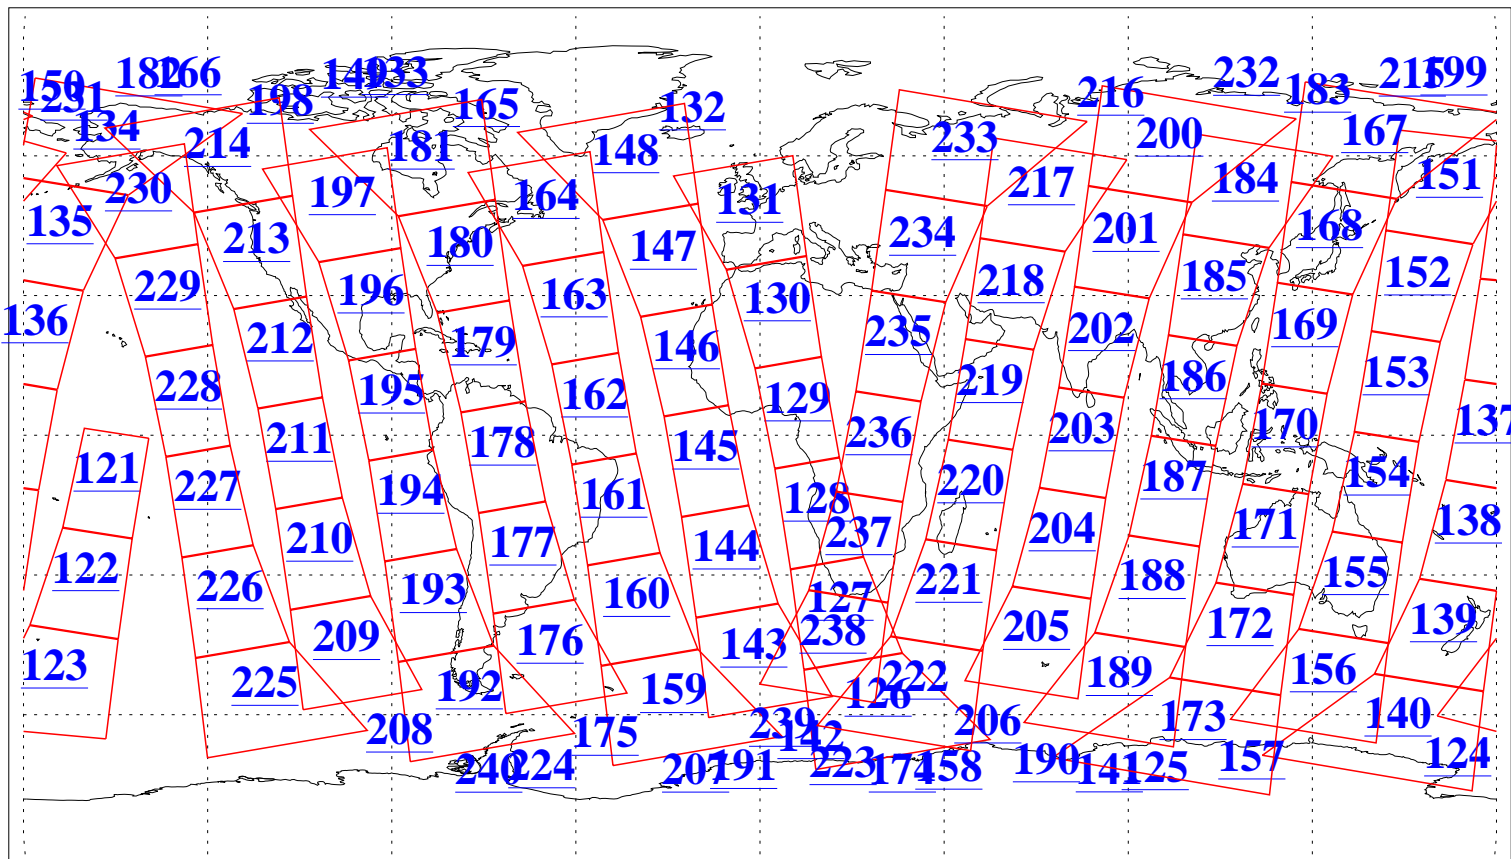

L1B Availability  
AMSU Granules: 240  
HSB Granules: 0  
AIRS Granules: 240

4 May 2013  
DoY 124  
Aqua Day 4018  
Granules: 1 to 120

Granules: 121 to 240

Legend: AMSU Available, HSB Available, AIRS Available

L1B Availability  
AMSU Granules: 240  
HSB Granules: 0  
AIRS Granules: 240

4 May 2013  
DoY 124  
Aqua Day 4018

Ascending Granules

Descending Granules

Legend: AMSU Available, HSB Available, AIRS Available

L1B Availability  
 AMSU Granules: 240  
 HSB Granules: 0  
 AIRS Granules: 240

4 May 2013  
 DoY 124  
 Aqua Day 4018

Northern Hemisphere Granules

Southern Hemisphere Granules

Legend: AMSU Available, HSB Available, AIRS Available