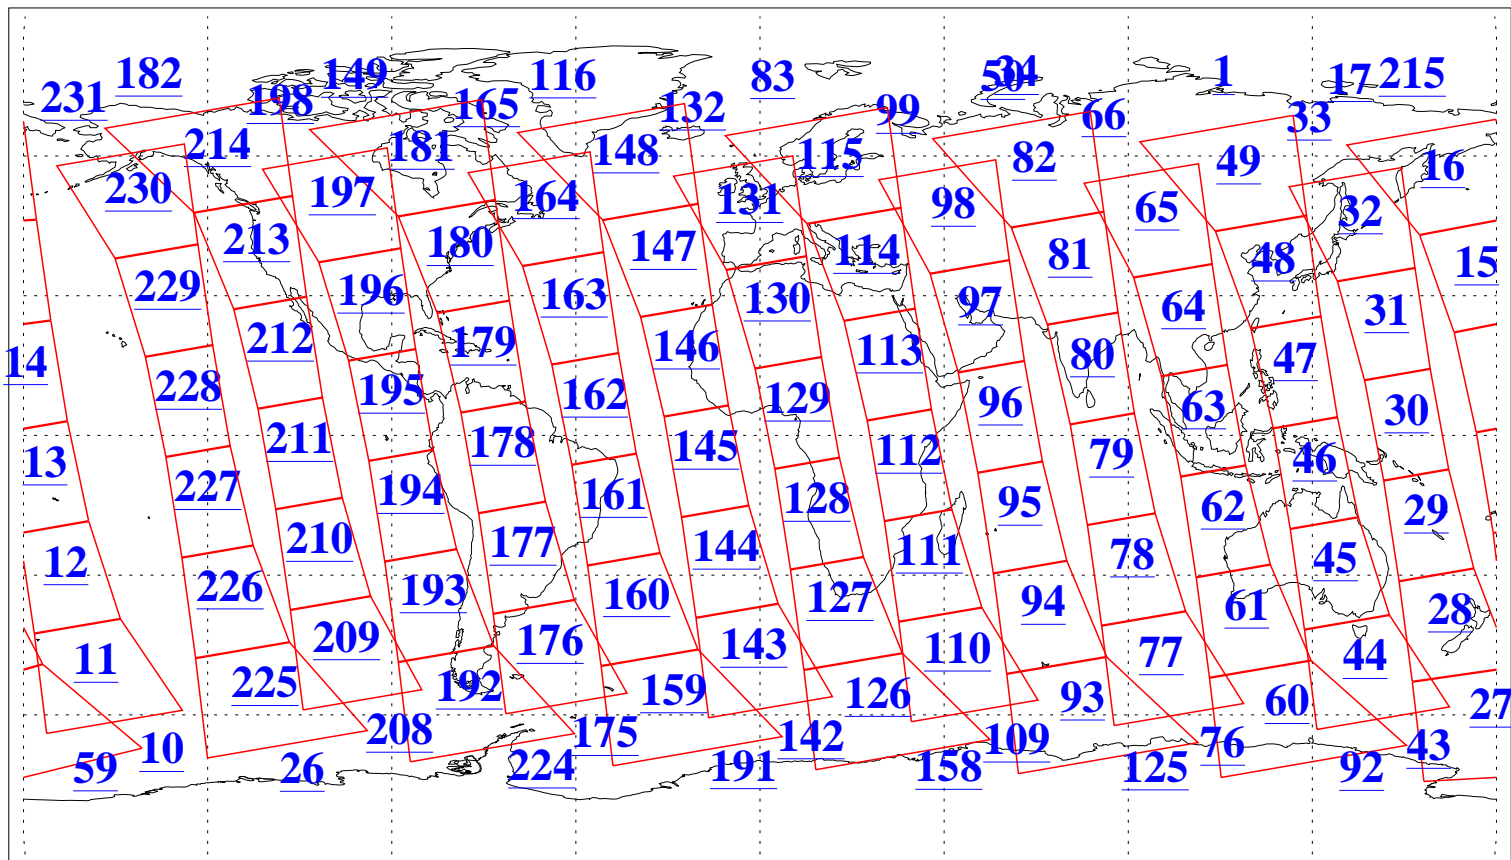

L1B Availability  
AMSU Granules: 240  
HSB Granules: 0  
AIRS Granules: 240

4 May 2013  
DoY 124  
Aqua Day 4018  
Granules: 1 to 120

Granules: 121 to 240

Legend: AMSU Available, HSB Available, AIRS Available

L1B Availability  
AMSU Granules: 240  
HSB Granules: 0  
AIRS Granules: 240

4 May 2013  
DoY 124  
Aqua Day 4018

Ascending Granules

Descending Granules

Legend: AMSU Available, HSB Available, AIRS Available

L1B Availability  
 AMSU Granules: 240  
 HSB Granules: 0  
 AIRS Granules: 240

4 May 2013  
 DoY 124  
 Aqua Day 4018

Northern Hemisphere Granules

Southern Hemisphere Granules

Legend: AMSU Available, HSB Available, AIRS Available