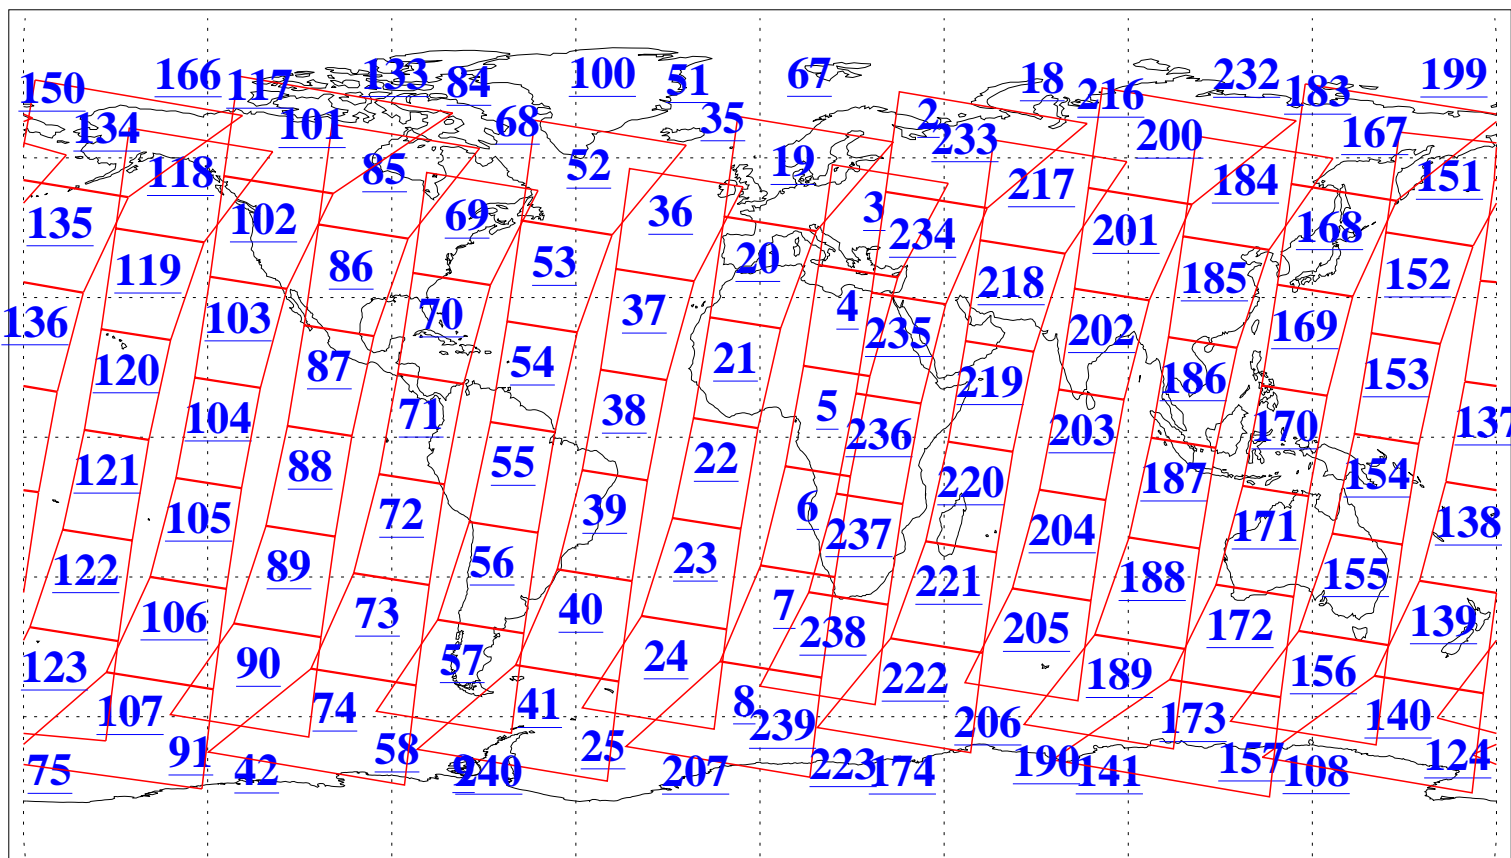

L1B Availability  
AMSU Granules: 240  
HSB Granules: 0  
AIRS Granules: 240

4 May 2013  
DoY 124  
Aqua Day 4018  
Granules: 1 to 120

Granules: 121 to 240

Legend: AMSU Available, HSB Available, AIRS Available

L1B Availability  
AMSU Granules: 240  
HSB Granules: 0  
AIRS Granules: 240

4 May 2013  
DoY 124  
Aqua Day 4018

Ascending Granules

Descending Granules

Legend: AMSU Available, HSB Available, AIRS Available

L1B Availability  
 AMSU Granules: 240  
 HSB Granules: 0  
 AIRS Granules: 240

4 May 2013  
 DoY 124  
 Aqua Day 4018

Northern Hemisphere Granules

Southern Hemisphere Granules

Legend: AMSU Available, HSB Available, AIRS Available