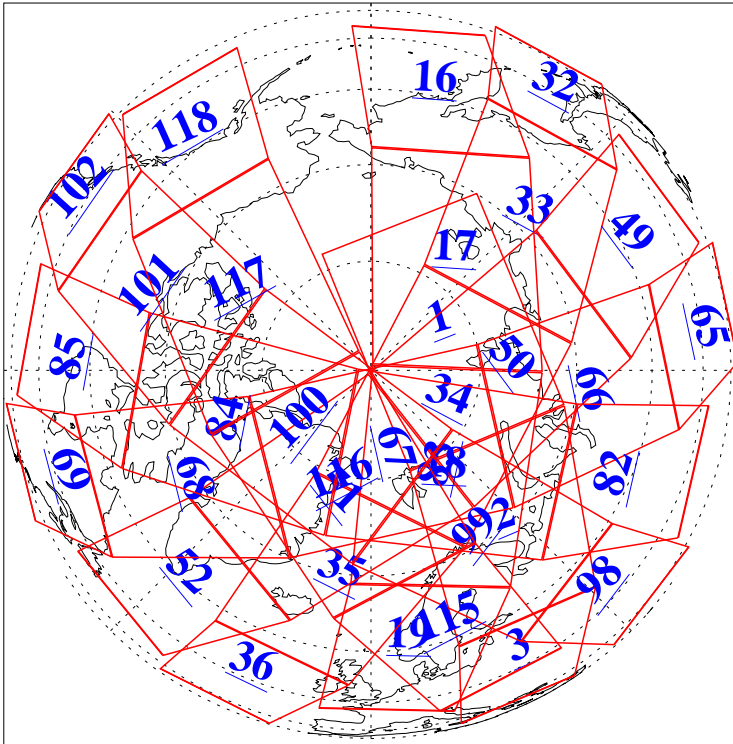

L1B Availability  
AMSU Granules: 240  
HSB Granules: 0  
AIRS Granules: 240

4 May 2013  
DoY 124  
Aqua Day 4018  
Granules: 1 to 120

Granules: 121 to 240

Legend: AMSU Available, HSB Available, AIRS Available

L1B Availability  
AMSU Granules: 240  
HSB Granules: 0  
AIRS Granules: 240

4 May 2013  
DoY 124  
Aqua Day 4018

Ascending Granules

Descending Granules

Legend: AMSU Available, HSB Available, AIRS Available

L1B Availability  
 AMSU Granules: 240  
 HSB Granules: 0  
 AIRS Granules: 240

4 May 2013  
 DoY 124  
 Aqua Day 4018

Northern Hemisphere Granules

Southern Hemisphere Granules

Legend: AMSU Available, HSB Available, AIRS Available