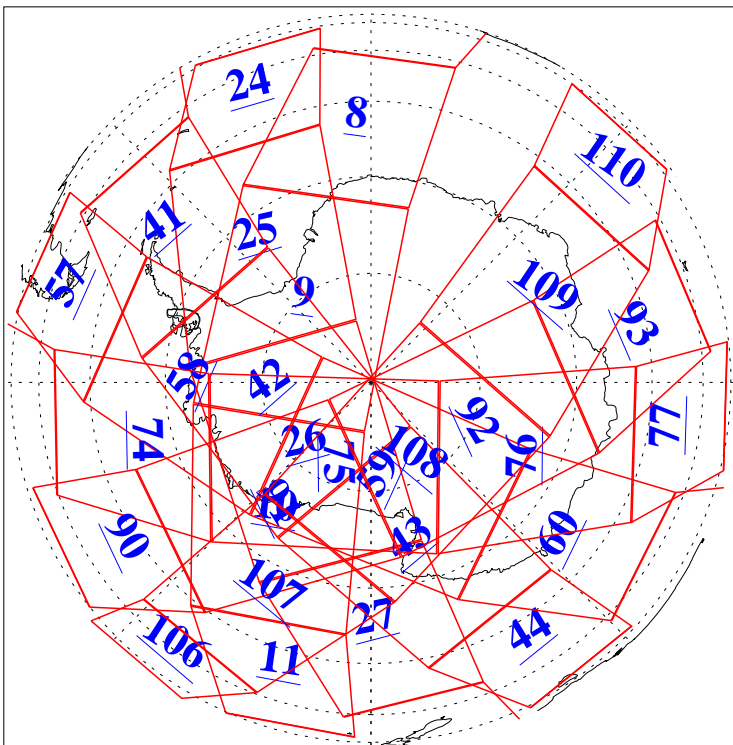

L1B Availability  
AMSU Granules: 240  
HSB Granules: 0  
AIRS Granules: 240

4 May 2013  
DoY 124  
Aqua Day 4018  
Granules: 1 to 120

Granules: 121 to 240

Legend: AMSU Available, HSB Available, AIRS Available

L1B Availability  
AMSU Granules: 240  
HSB Granules: 0  
AIRS Granules: 240

4 May 2013  
DoY 124  
Aqua Day 4018

Ascending Granules

Descending Granules

Legend: AMSU Available, HSB Available, AIRS Available

L1B Availability  
 AMSU Granules: 240  
 HSB Granules: 0  
 AIRS Granules: 240

4 May 2013  
 DoY 124  
 Aqua Day 4018

Northern Hemisphere Granules

Southern Hemisphere Granules

Legend: AMSU Available, HSB Available, AIRS Available