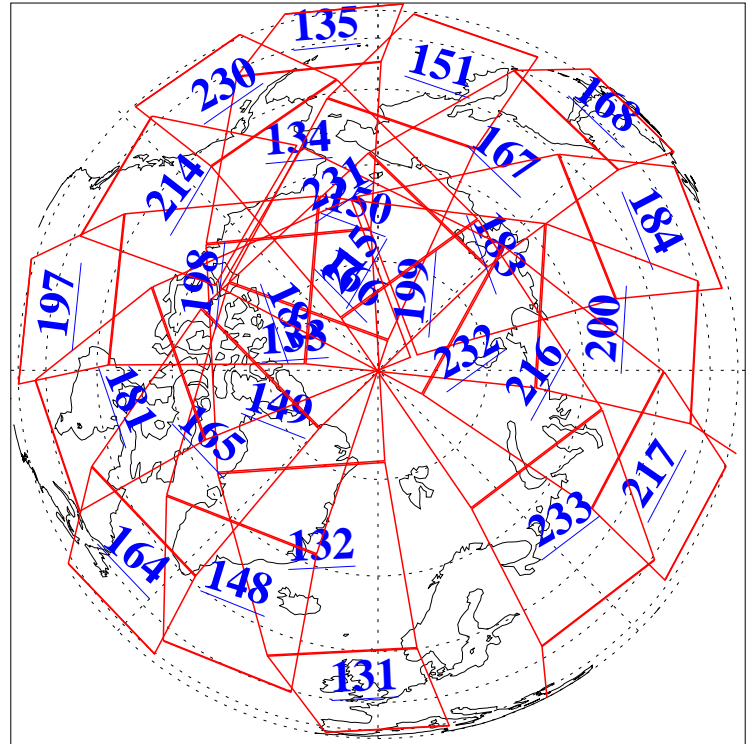

L1B Availability  
AMSU Granules: 240  
HSB Granules: 0  
AIRS Granules: 240

4 May 2013  
DoY 124  
Aqua Day 4018

Ascending Granules

Descending Granules

Legend: AMSU Available, HSB Available, AIRS Available

L1B Availability  
 AMSU Granules: 240  
 HSB Granules: 0  
 AIRS Granules: 240

4 May 2013  
 DoY 124  
 Aqua Day 4018

Northern Hemisphere Granules

Southern Hemisphere Granules

Legend: AMSU Available, HSB Available, AIRS Available