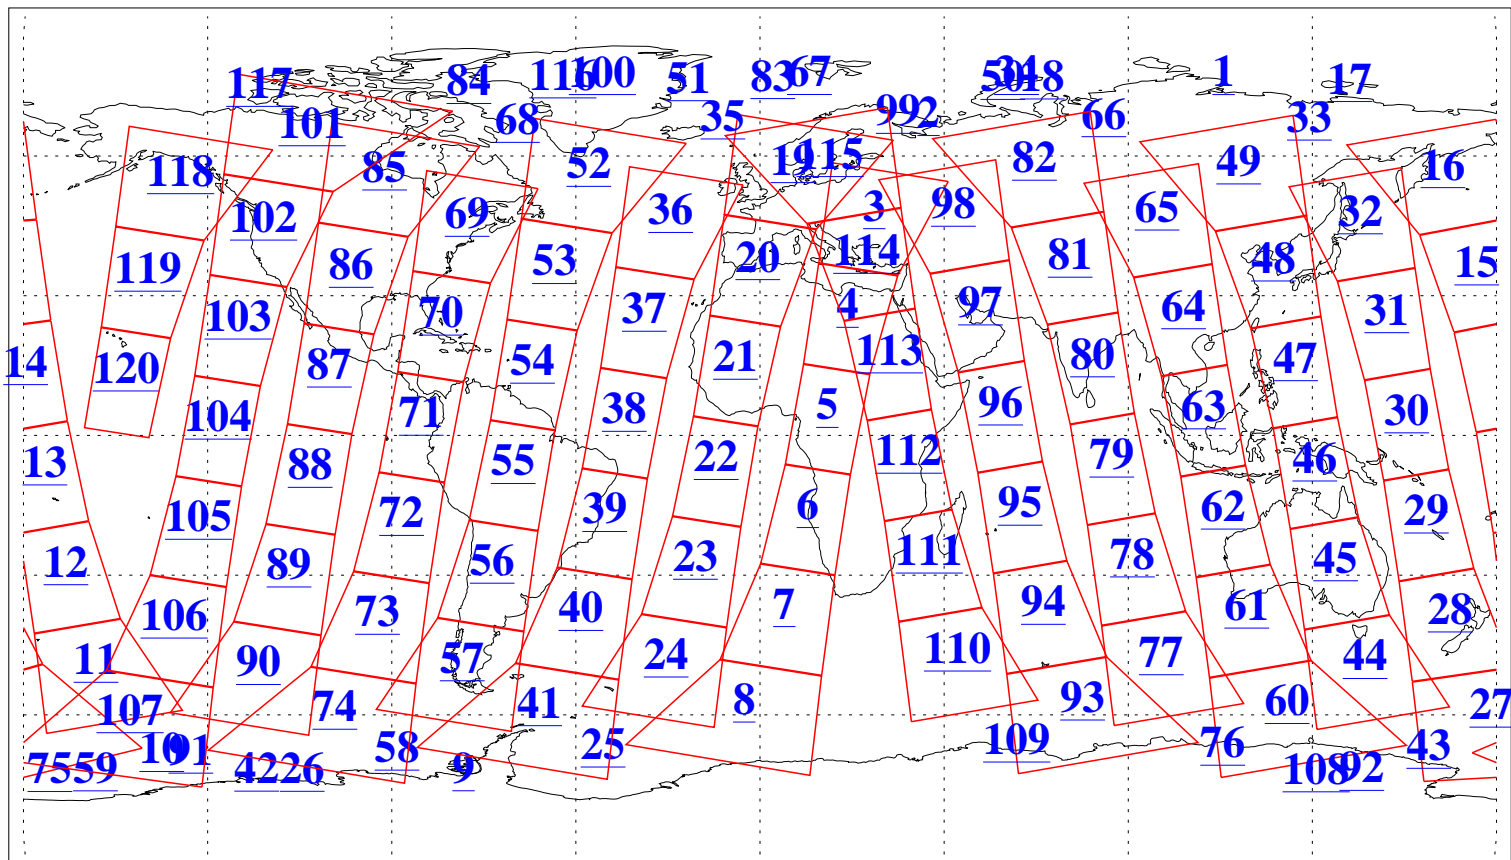

L1B Availability  
AMSU Granules: 240  
HSB Granules: 0  
AIRS Granules: 240

4 May 2013  
DoY 124  
Aqua Day 4018  
Granules: 1 to 120

Granules: 121 to 240

Legend: AMSU Available, HSB Available, AIRS Available

L1B Availability  
AMSU Granules: 240  
HSB Granules: 0  
AIRS Granules: 240

4 May 2013  
DoY 124  
Aqua Day 4018

Ascending Granules

Descending Granules

Legend: AMSU Available, HSB Available, AIRS Available

L1B Availability  
 AMSU Granules: 240  
 HSB Granules: 0  
 AIRS Granules: 240

4 May 2013  
 DoY 124  
 Aqua Day 4018

Northern Hemisphere Granules

Southern Hemisphere Granules

Legend: AMSU Available, HSB Available, AIRS Available