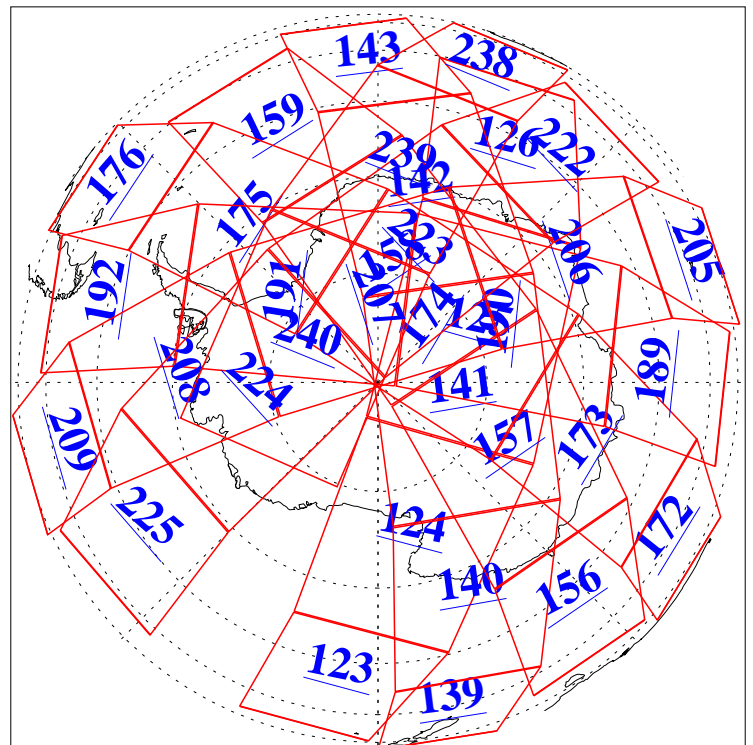

L1B Availability  
AMSU Granules: 240  
HSB Granules: 0  
AIRS Granules: 240

4 May 2013  
DoY 124  
Aqua Day 4018  
Granules: 1 to 120

Granules: 121 to 240

Legend: AMSU Available, HSB Available, AIRS Available

L1B Availability  
AMSU Granules: 240  
HSB Granules: 0  
AIRS Granules: 240

4 May 2013  
DoY 124  
Aqua Day 4018

Ascending Granules

Descending Granules

Legend: AMSU Available, HSB Available, AIRS Available

L1B Availability  
 AMSU Granules: 240  
 HSB Granules: 0  
 AIRS Granules: 240

4 May 2013  
 DoY 124  
 Aqua Day 4018

Northern Hemisphere Granules

Southern Hemisphere Granules

Legend: AMSU Available, HSB Available, AIRS Available