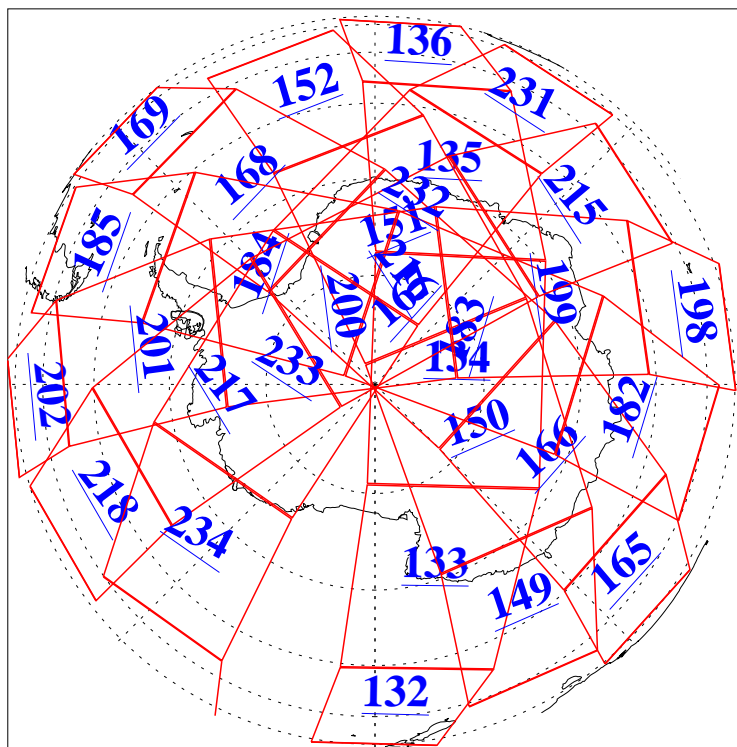

L1B Availability
AMSU Granules: 240
HSB Granules: 0
AIRS Granules: 240

3 May 2013
DoY 123
Aqua Day 4017
Granules: 1 to 120

Granules: 121 to 240

Legend: AMSU Available, HSB Available, AIRS Available

L1B Availability
AMSU Granules: 240
HSB Granules: 0
AIRS Granules: 240

3 May 2013
DoY 123
Aqua Day 4017
Ascending Granules

Descending Granules

Legend: AMSU Available, HSB Available, AIRS Available

L1B Availability
 AMSU Granules: 240
 HSB Granules: 0
 AIRS Granules: 240

3 May 2013
 DoY 123
 Aqua Day 4017

Northern Hemisphere Granules

Southern Hemisphere Granules

Legend: AMSU Available, HSB Available, AIRS Available