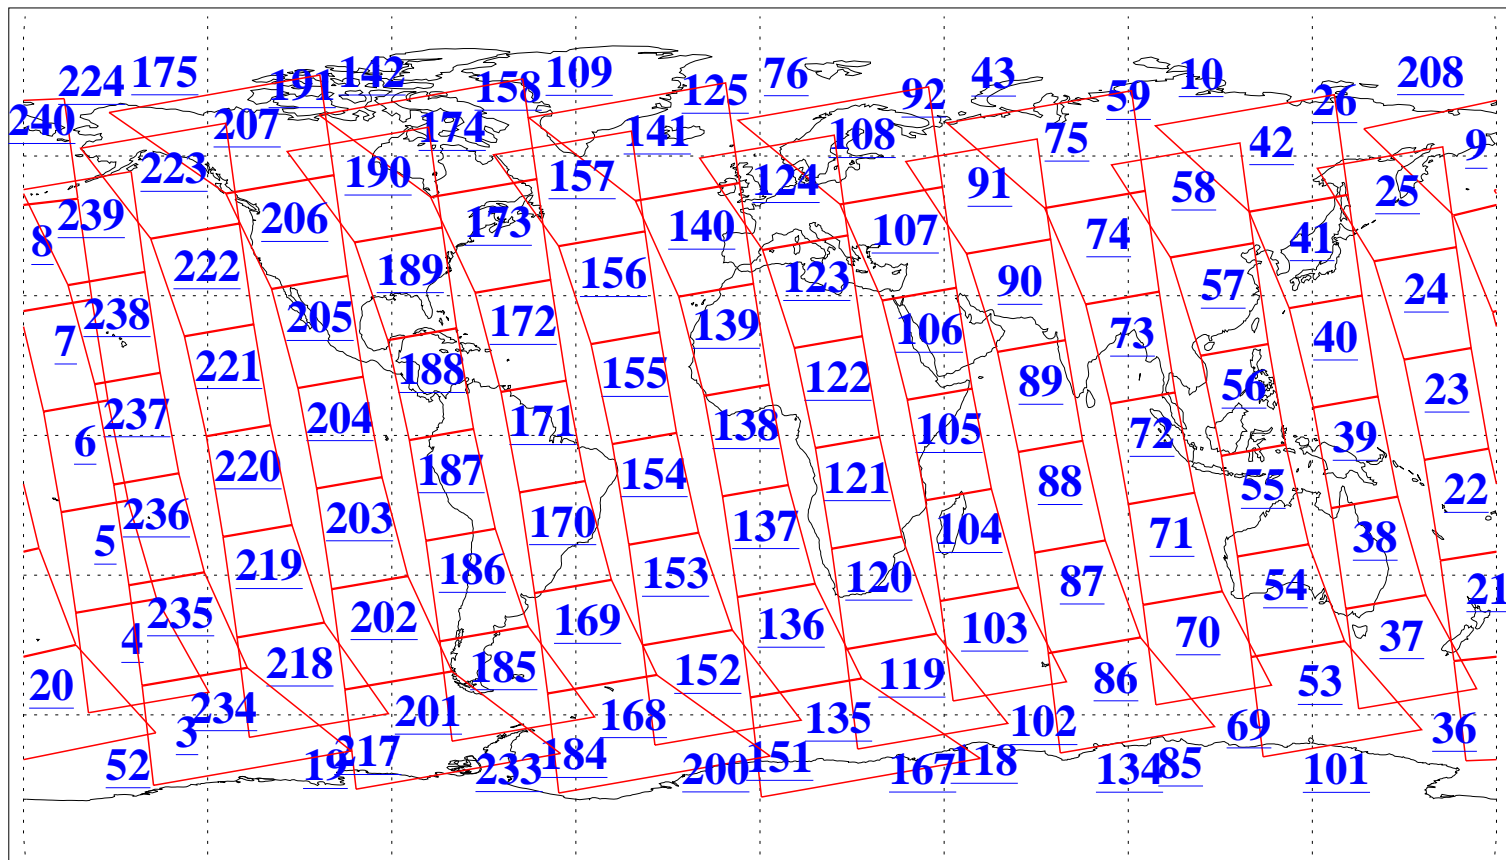

L1B Availability
AMSU Granules: 240
HSB Granules: 0
AIRS Granules: 240

3 May 2013
DoY 123
Aqua Day 4017
Granules: 1 to 120

Granules: 121 to 240

Legend: AMSU Available, HSB Available, AIRS Available

L1B Availability
AMSU Granules: 240
HSB Granules: 0
AIRS Granules: 240

3 May 2013
DoY 123
Aqua Day 4017
Ascending Granules

Descending Granules

Legend: AMSU Available, HSB Available, AIRS Available

L1B Availability
 AMSU Granules: 240
 HSB Granules: 0
 AIRS Granules: 240

3 May 2013
 DoY 123
 Aqua Day 4017

Northern Hemisphere Granules

Southern Hemisphere Granules

Legend: AMSU Available, HSB Available, AIRS Available