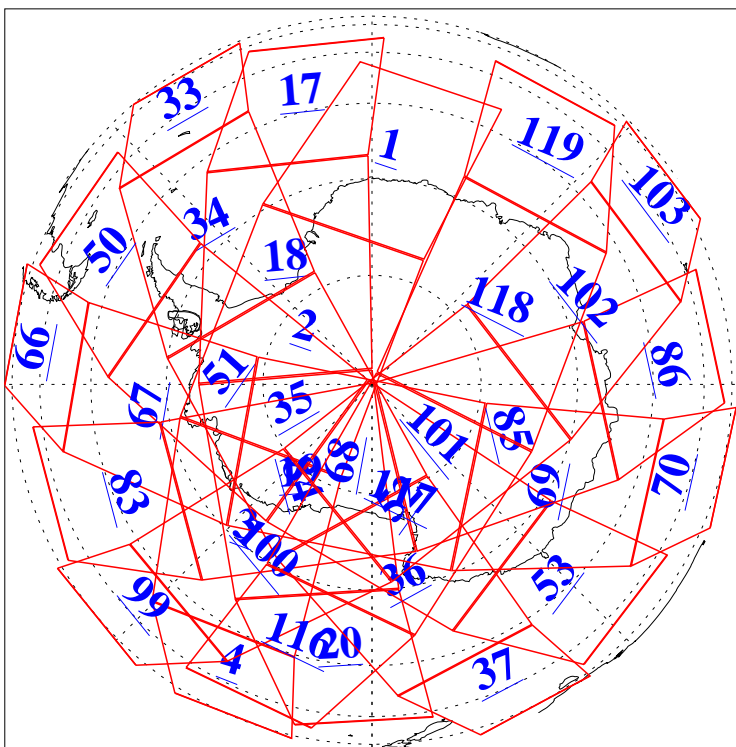

L1B Availability
AMSU Granules: 240
HSB Granules: 0
AIRS Granules: 240

3 May 2013
DoY 123
Aqua Day 4017
Granules: 1 to 120

Granules: 121 to 240

Legend: AMSU Available, HSB Available, AIRS Available

L1B Availability
AMSU Granules: 240
HSB Granules: 0
AIRS Granules: 240

3 May 2013
DoY 123
Aqua Day 4017
Ascending Granules

Descending Granules

Legend: AMSU Available, HSB Available, AIRS Available

L1B Availability
 AMSU Granules: 240
 HSB Granules: 0
 AIRS Granules: 240

3 May 2013
 DoY 123
 Aqua Day 4017

Northern Hemisphere Granules

Southern Hemisphere Granules

Legend: AMSU Available, HSB Available, AIRS Available