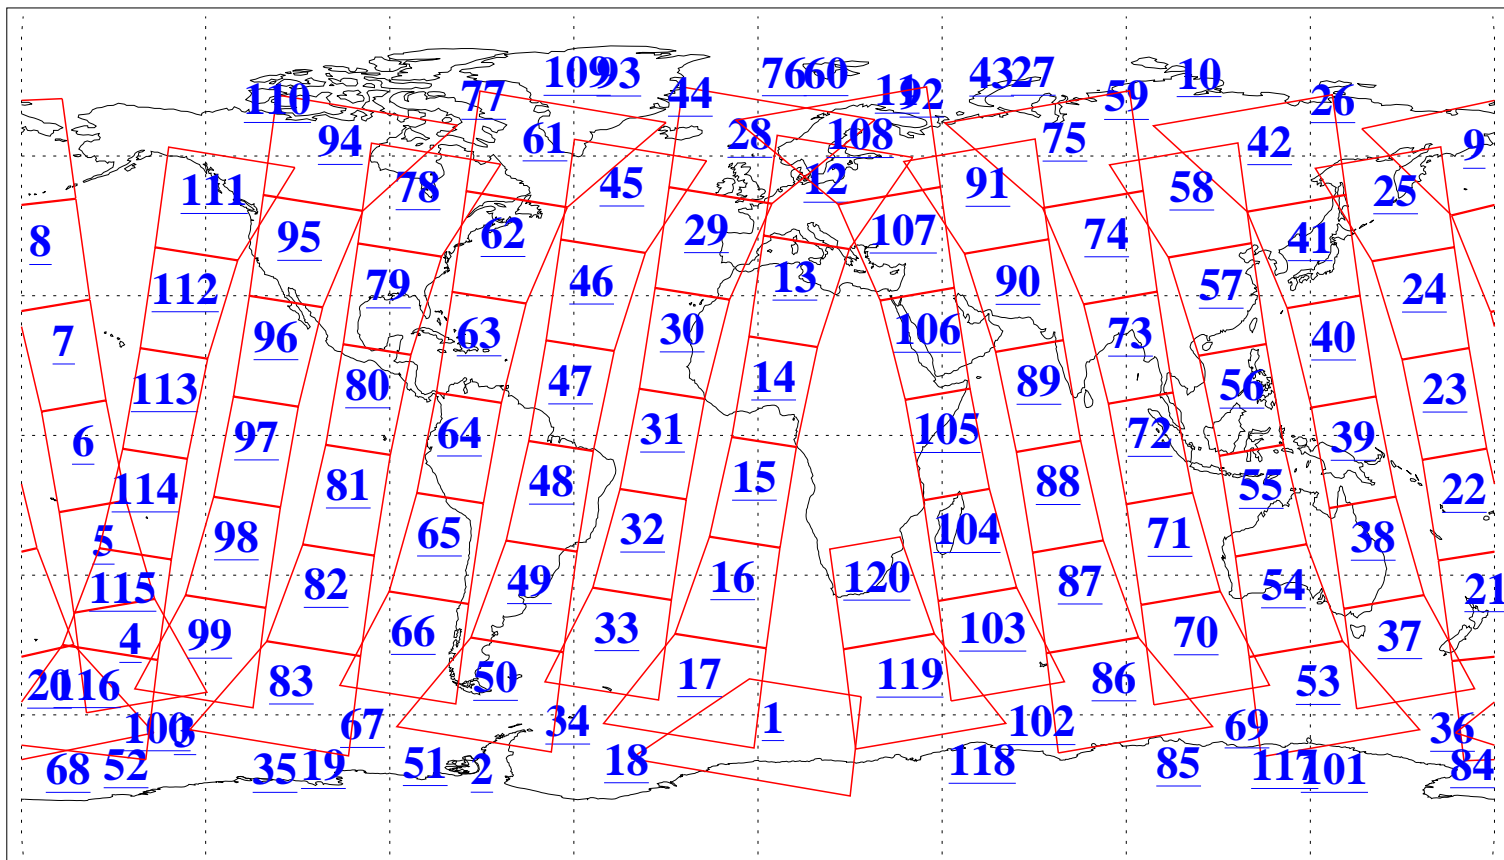

L1B Availability
AMSU Granules: 240
HSB Granules: 0
AIRS Granules: 240

3 May 2013
DoY 123
Aqua Day 4017
Granules: 1 to 120

Granules: 121 to 240

Legend: AMSU Available, HSB Available, AIRS Available

L1B Availability
AMSU Granules: 240
HSB Granules: 0
AIRS Granules: 240

3 May 2013
DoY 123
Aqua Day 4017
Ascending Granules

Descending Granules

Legend: AMSU Available, HSB Available, AIRS Available

L1B Availability
 AMSU Granules: 240
 HSB Granules: 0
 AIRS Granules: 240

3 May 2013
 DoY 123
 Aqua Day 4017

Northern Hemisphere Granules

Southern Hemisphere Granules

Legend: AMSU Available, HSB Available, AIRS Available