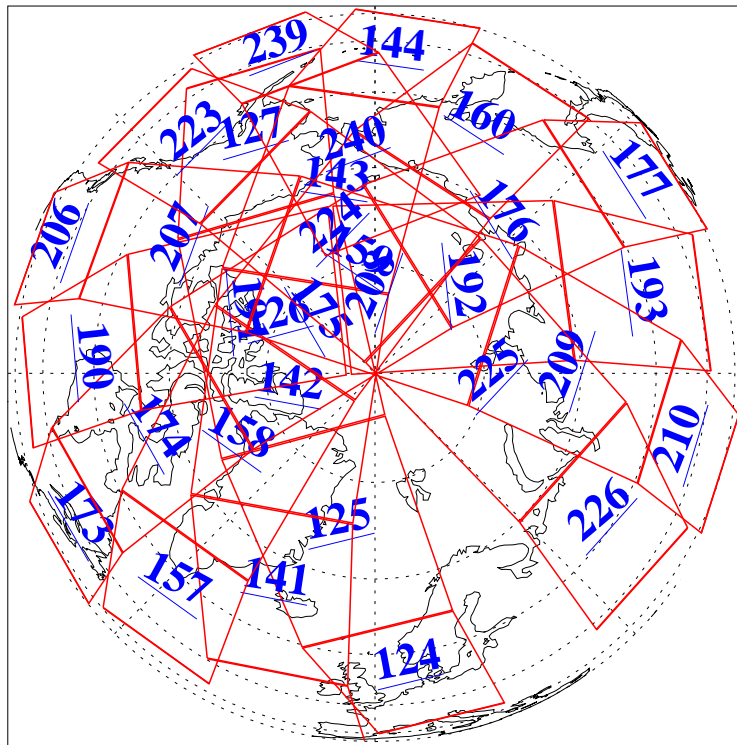

3 May 2013
DoY 123
Aqua Day 4017
Ascending Granules

Descending Granules

Legend: AMSU Available, HSB Available, AIRS Available

L1B Availability
 AMSU Granules: 240
 HSB Granules: 0
 AIRS Granules: 240

3 May 2013
 DoY 123
 Aqua Day 4017

Northern Hemisphere Granules

Southern Hemisphere Granules

Legend: AMSU Available, HSB Available, AIRS Available