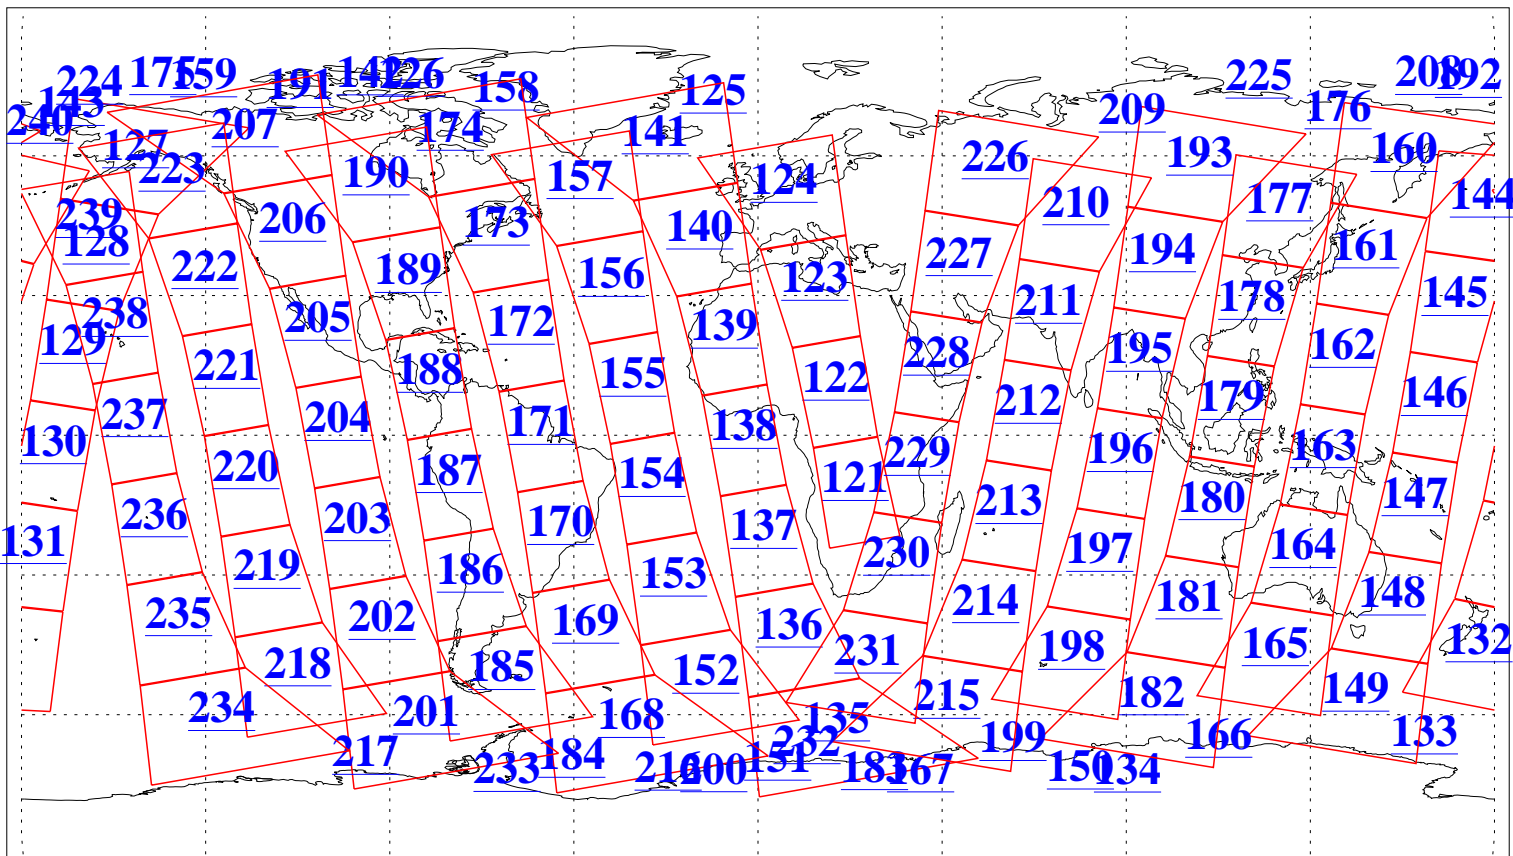

L1B Availability
AMSU Granules: 240
HSB Granules: 0
AIRS Granules: 240

3 May 2013
DoY 123
Aqua Day 4017
Granules: 1 to 120

Granules: 121 to 240

Legend: AMSU Available, HSB Available, AIRS Available

L1B Availability
AMSU Granules: 240
HSB Granules: 0
AIRS Granules: 240

3 May 2013
DoY 123
Aqua Day 4017
Ascending Granules

Descending Granules

Legend: AMSU Available, HSB Available, AIRS Available

L1B Availability
 AMSU Granules: 240
 HSB Granules: 0
 AIRS Granules: 240

3 May 2013
 DoY 123
 Aqua Day 4017

Northern Hemisphere Granules

Southern Hemisphere Granules

Legend: AMSU Available, HSB Available, AIRS Available