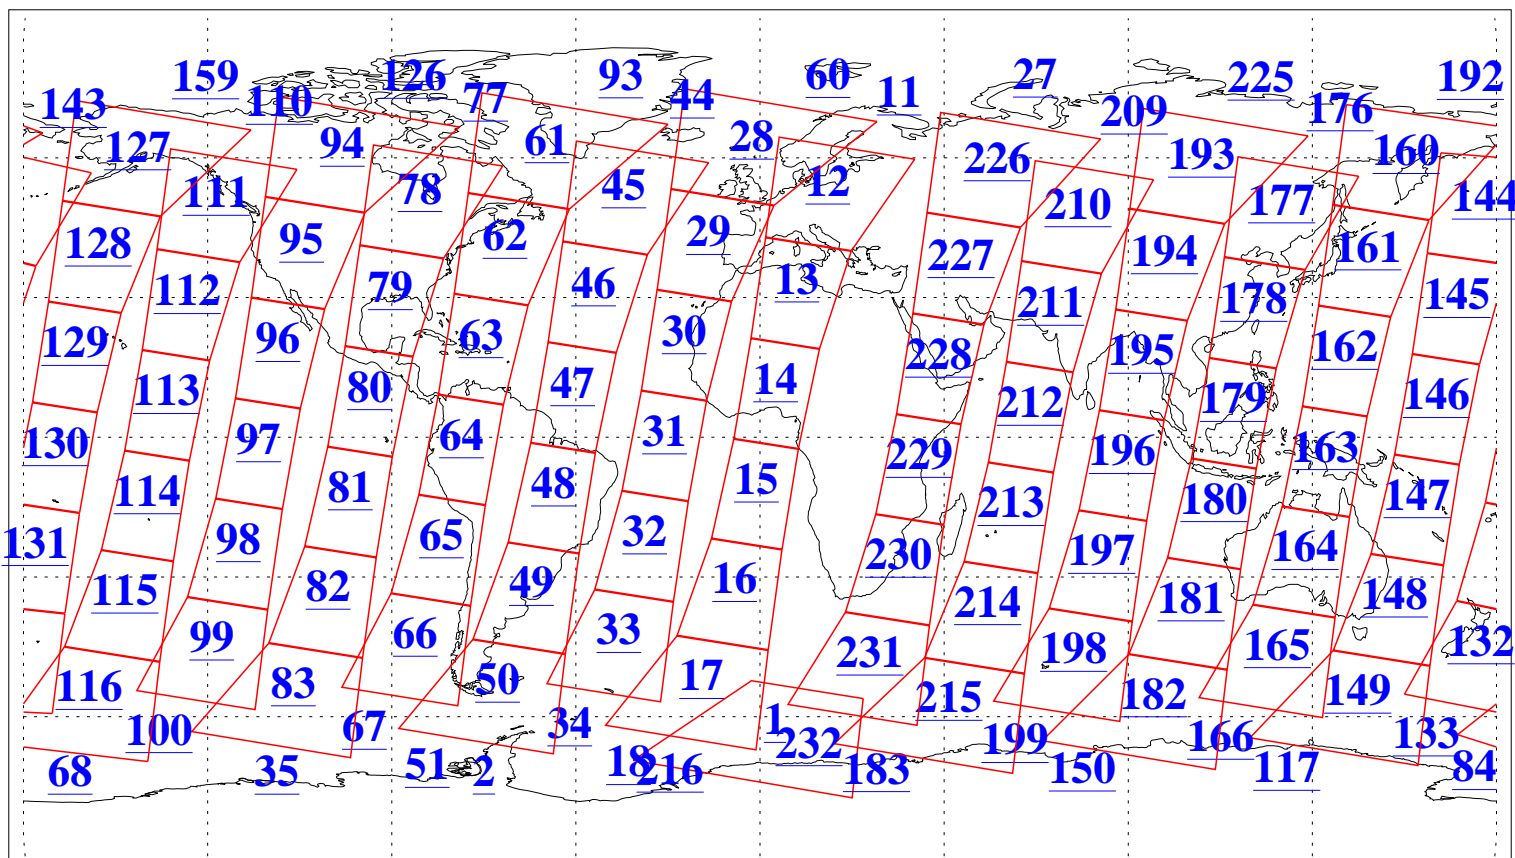

L1B Availability
AMSU Granules: 240
HSB Granules: 0
AIRS Granules: 240

3 May 2013
DoY 123
Aqua Day 4017
Granules: 1 to 120

Granules: 121 to 240

Legend: AMSU Available, HSB Available, AIRS Available

L1B Availability
AMSU Granules: 240
HSB Granules: 0
AIRS Granules: 240

3 May 2013
DoY 123
Aqua Day 4017
Ascending Granules

Descending Granules

Legend: AMSU Available, HSB Available, AIRS Available

L1B Availability
 AMSU Granules: 240
 HSB Granules: 0
 AIRS Granules: 240

3 May 2013
 DoY 123
 Aqua Day 4017

Northern Hemisphere Granules

Southern Hemisphere Granules

Legend: AMSU Available, HSB Available, AIRS Available