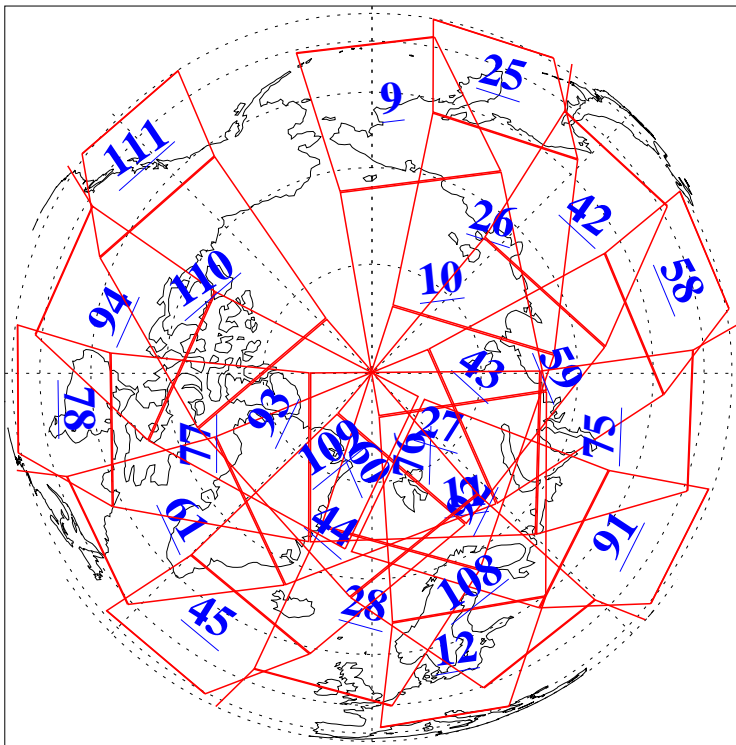

L1B Availability
AMSU Granules: 240
HSB Granules: 0
AIRS Granules: 240

3 May 2013
DoY 123
Aqua Day 4017
Granules: 1 to 120

Granules: 121 to 240

Legend: AMSU Available, HSB Available, AIRS Available

L1B Availability
AMSU Granules: 240
HSB Granules: 0
AIRS Granules: 240

3 May 2013
DoY 123
Aqua Day 4017
Ascending Granules

Descending Granules

Legend: AMSU Available, HSB Available, AIRS Available

L1B Availability
 AMSU Granules: 240
 HSB Granules: 0
 AIRS Granules: 240

3 May 2013
 DoY 123
 Aqua Day 4017

Northern Hemisphere Granules

Southern Hemisphere Granules

Legend: AMSU Available, HSB Available, AIRS Available