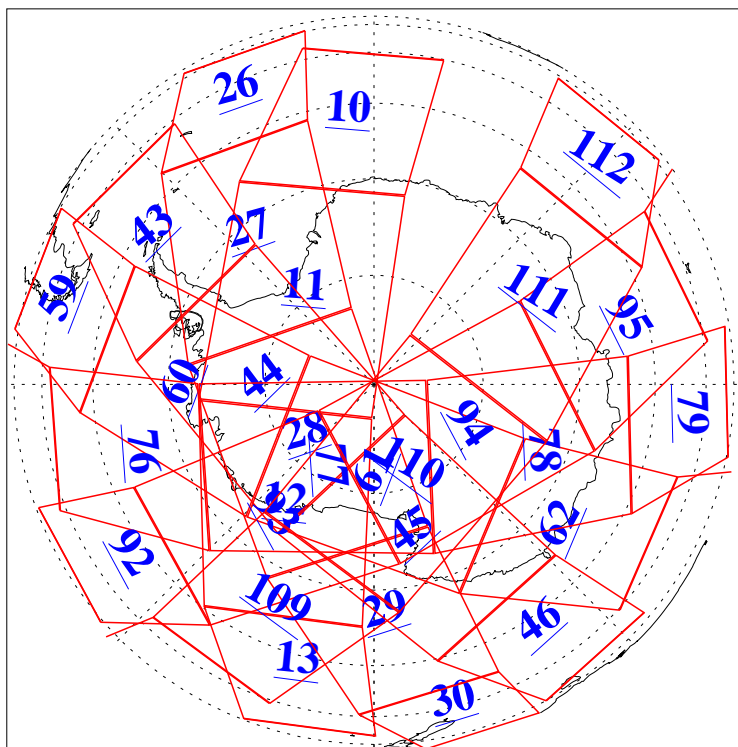

L1B Availability  
AMSU Granules: 240  
HSB Granules: 0  
AIRS Granules: 240

2 May 2013  
DoY 122  
Aqua Day 4016  
Granules: 1 to 120

Granules: 121 to 240

Legend: AMSU Available, HSB Available, AIRS Available

L1B Availability  
AMSU Granules: 240  
HSB Granules: 0  
AIRS Granules: 240

2 May 2013  
DoY 122  
Aqua Day 4016  
Ascending Granules

Descending Granules

Legend: AMSU Available, HSB Available, AIRS Available

L1B Availability  
 AMSU Granules: 240  
 HSB Granules: 0  
 AIRS Granules: 240

2 May 2013  
 DoY 122  
 Aqua Day 4016

Northern Hemisphere Granules

Southern Hemisphere Granules

Legend: AMSU Available, HSB Available, AIRS Available