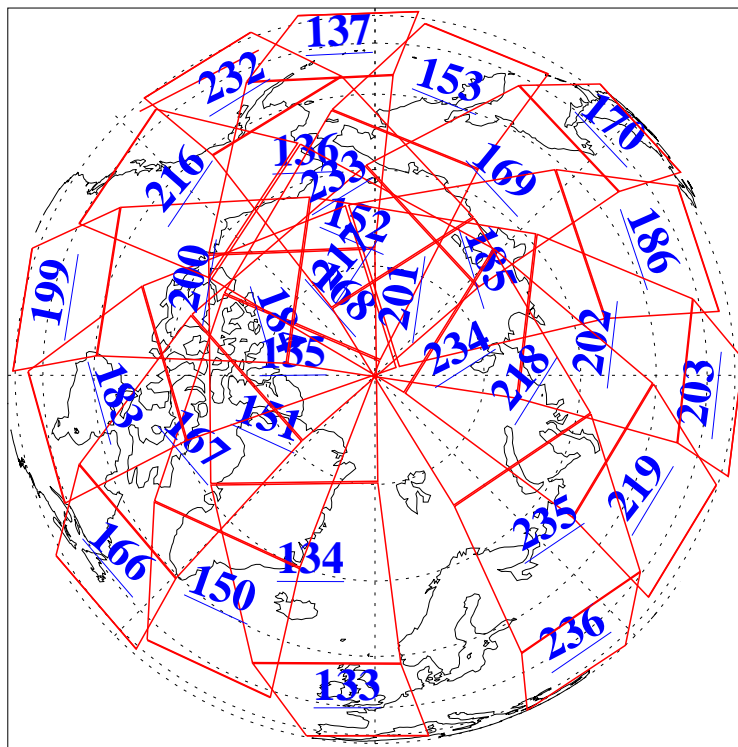

L1B Availability  
AMSU Granules: 240  
HSB Granules: 0  
AIRS Granules: 240

2 May 2013  
DoY 122  
Aqua Day 4016  
Granules: 1 to 120

Granules: 121 to 240

Legend: AMSU Available, HSB Available, AIRS Available

L1B Availability  
AMSU Granules: 240  
HSB Granules: 0  
AIRS Granules: 240

2 May 2013  
DoY 122  
Aqua Day 4016  
Ascending Granules

Descending Granules

Legend: AMSU Available, HSB Available, AIRS Available

L1B Availability  
 AMSU Granules: 240  
 HSB Granules: 0  
 AIRS Granules: 240

2 May 2013  
 DoY 122  
 Aqua Day 4016

Northern Hemisphere Granules

Southern Hemisphere Granules

Legend: AMSU Available, HSB Available, AIRS Available