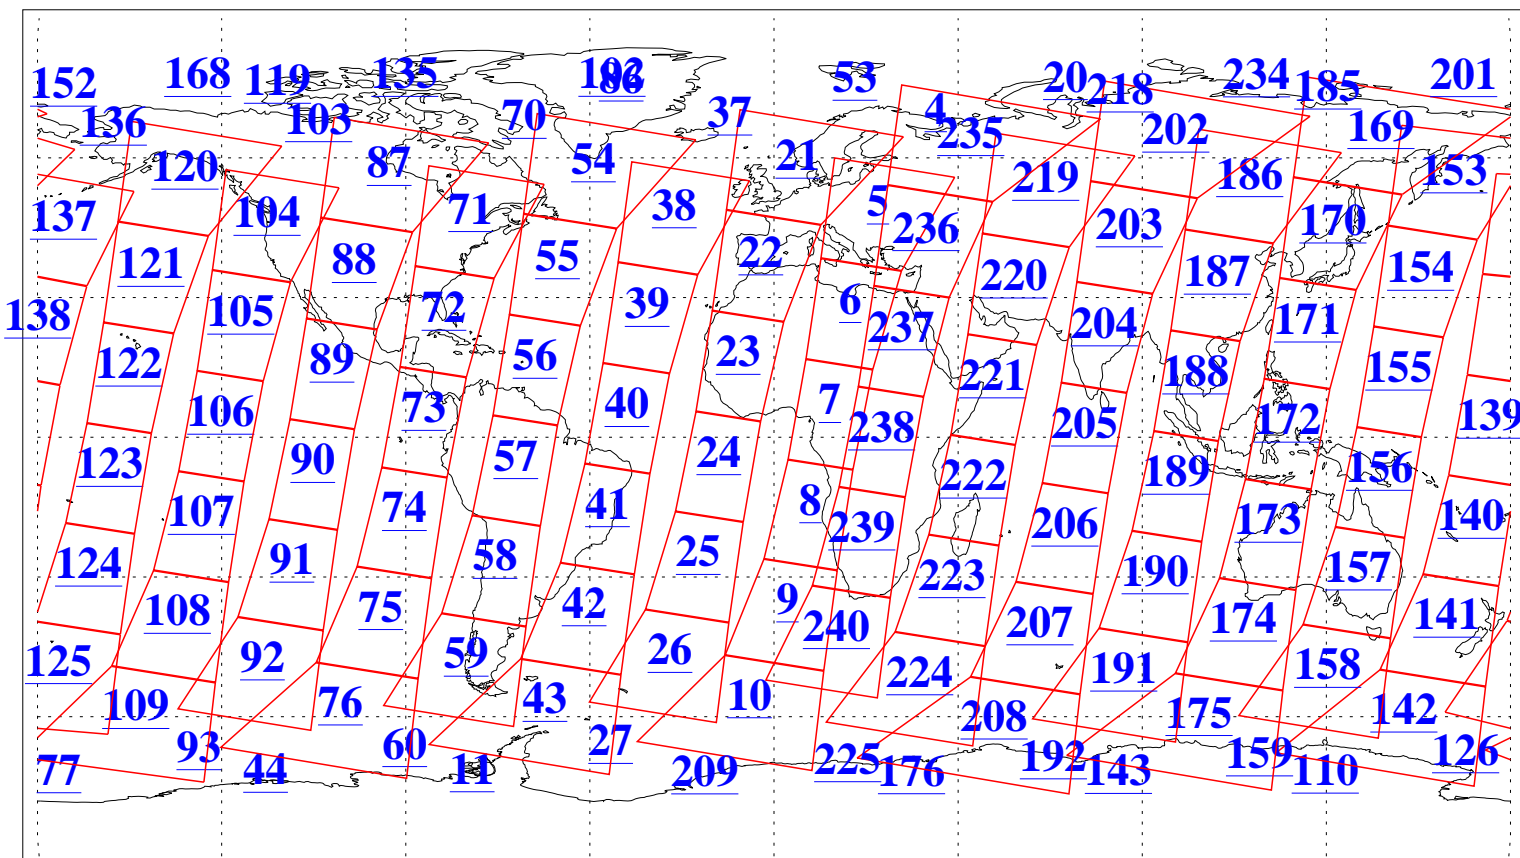

L1B Availability  
AMSU Granules: 240  
HSB Granules: 0  
AIRS Granules: 240

2 May 2013  
DoY 122  
Aqua Day 4016  
Granules: 1 to 120

Granules: 121 to 240

Legend: AMSU Available, HSB Available, AIRS Available

L1B Availability  
AMSU Granules: 240  
HSB Granules: 0  
AIRS Granules: 240

2 May 2013  
DoY 122  
Aqua Day 4016  
Ascending Granules

Descending Granules

Legend: AMSU Available, HSB Available, AIRS Available

L1B Availability  
 AMSU Granules: 240  
 HSB Granules: 0  
 AIRS Granules: 240

2 May 2013  
 DoY 122  
 Aqua Day 4016

Northern Hemisphere Granules

Southern Hemisphere Granules

Legend: AMSU Available, HSB Available, AIRS Available