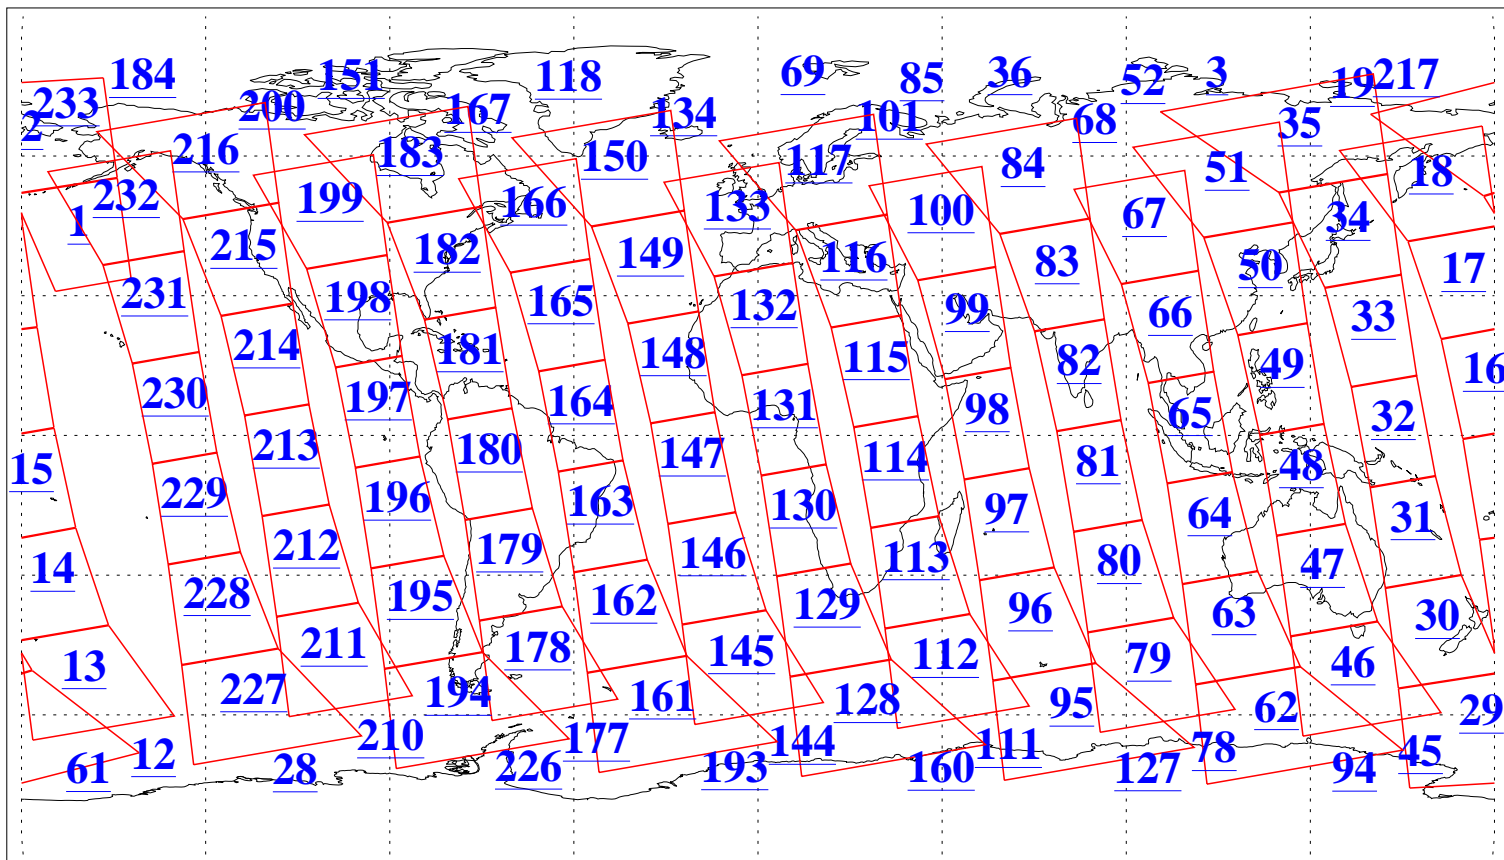

L1B Availability  
AMSU Granules: 240  
HSB Granules: 0  
AIRS Granules: 240

2 May 2013  
DoY 122  
Aqua Day 4016  
Granules: 1 to 120

Granules: 121 to 240

Legend: AMSU Available, HSB Available, AIRS Available

L1B Availability  
AMSU Granules: 240  
HSB Granules: 0  
AIRS Granules: 240

2 May 2013  
DoY 122  
Aqua Day 4016  
Ascending Granules

Descending Granules

Legend: AMSU Available, HSB Available, AIRS Available

L1B Availability  
 AMSU Granules: 240  
 HSB Granules: 0  
 AIRS Granules: 240

2 May 2013  
 DoY 122  
 Aqua Day 4016

Northern Hemisphere Granules

Southern Hemisphere Granules

Legend: AMSU Available, HSB Available, AIRS Available