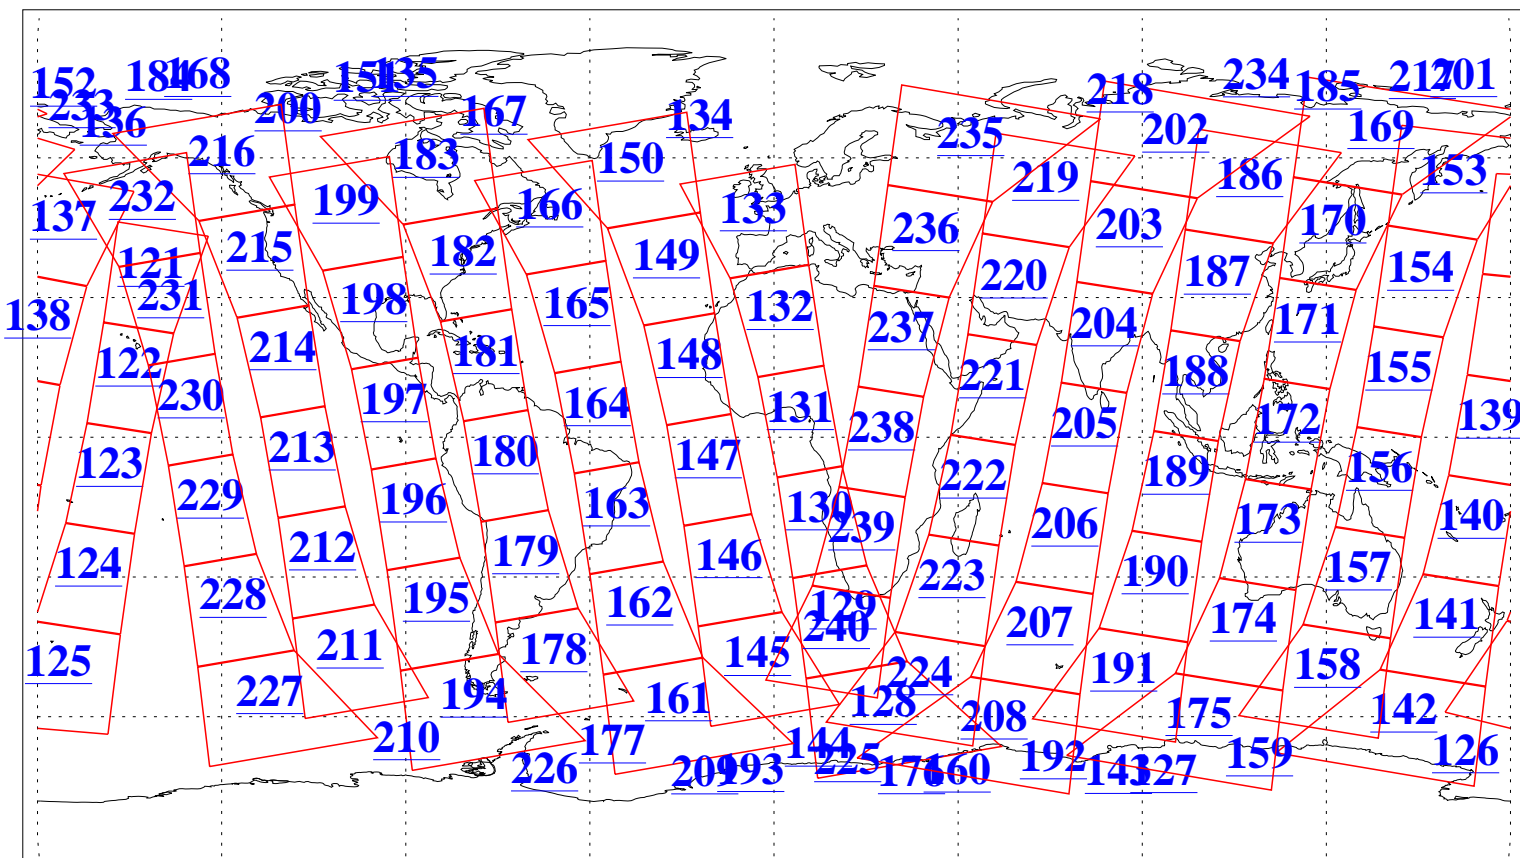

L1B Availability  
AMSU Granules: 240  
HSB Granules: 0  
AIRS Granules: 240

2 May 2013  
DoY 122  
Aqua Day 4016  
Granules: 1 to 120

Granules: 121 to 240

Legend: AMSU Available, HSB Available, AIRS Available

L1B Availability  
AMSU Granules: 240  
HSB Granules: 0  
AIRS Granules: 240

2 May 2013  
DoY 122  
Aqua Day 4016  
Ascending Granules

Descending Granules

Legend: AMSU Available, HSB Available, AIRS Available

L1B Availability  
 AMSU Granules: 240  
 HSB Granules: 0  
 AIRS Granules: 240

2 May 2013  
 DoY 122  
 Aqua Day 4016

Northern Hemisphere Granules

Southern Hemisphere Granules

Legend: AMSU Available, HSB Available, AIRS Available