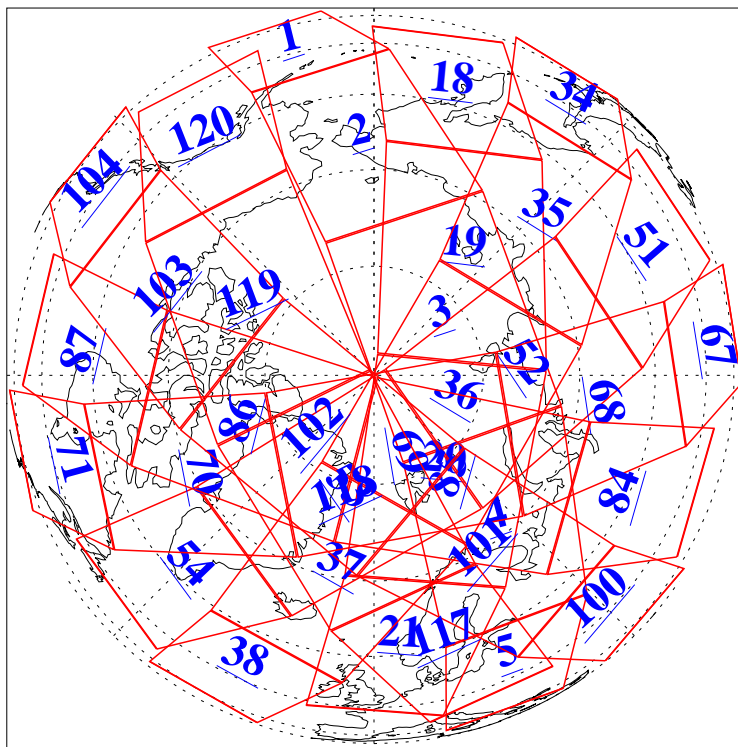

L1B Availability  
AMSU Granules: 240  
HSB Granules: 0  
AIRS Granules: 240

2 May 2013  
DoY 122  
Aqua Day 4016  
Granules: 1 to 120

Granules: 121 to 240

Legend: AMSU Available, HSB Available, AIRS Available

L1B Availability  
AMSU Granules: 240  
HSB Granules: 0  
AIRS Granules: 240

2 May 2013  
DoY 122  
Aqua Day 4016  
Ascending Granules

Descending Granules

Legend: AMSU Available, HSB Available, AIRS Available

L1B Availability  
 AMSU Granules: 240  
 HSB Granules: 0  
 AIRS Granules: 240

2 May 2013  
 DoY 122  
 Aqua Day 4016

Northern Hemisphere Granules

Southern Hemisphere Granules

Legend: AMSU Available, HSB Available, AIRS Available