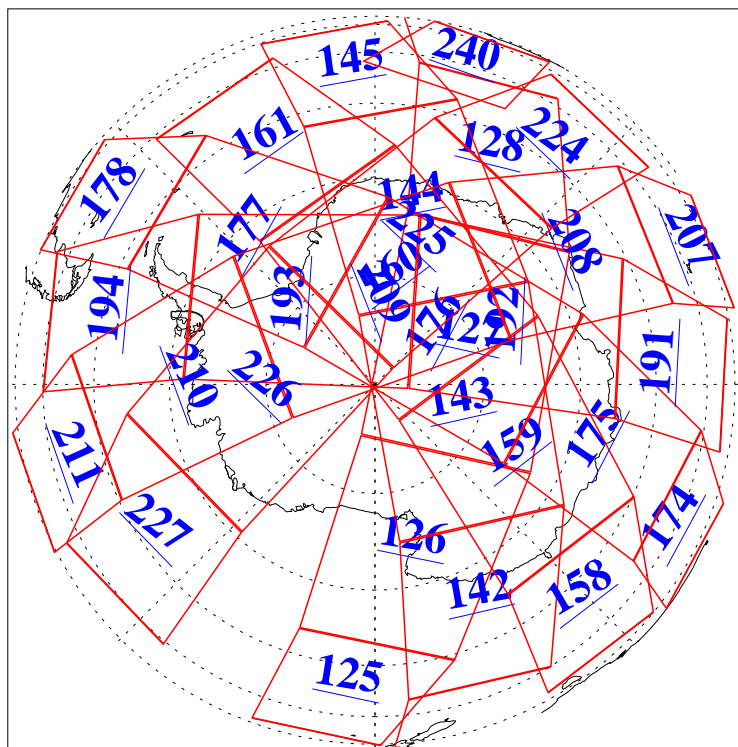

L1B Availability  
AMSU Granules: 240  
HSB Granules: 0  
AIRS Granules: 240

2 May 2013  
DoY 122  
Aqua Day 4016  
Granules: 1 to 120

Granules: 121 to 240

Legend: AMSU Available, HSB Available, AIRS Available

L1B Availability  
AMSU Granules: 240  
HSB Granules: 0  
AIRS Granules: 240

2 May 2013  
DoY 122  
Aqua Day 4016  
Ascending Granules

Descending Granules

Legend: AMSU Available, HSB Available, AIRS Available

L1B Availability  
 AMSU Granules: 240  
 HSB Granules: 0  
 AIRS Granules: 240

2 May 2013  
 DoY 122  
 Aqua Day 4016

Northern Hemisphere Granules

Southern Hemisphere Granules

Legend: AMSU Available, HSB Available, AIRS Available