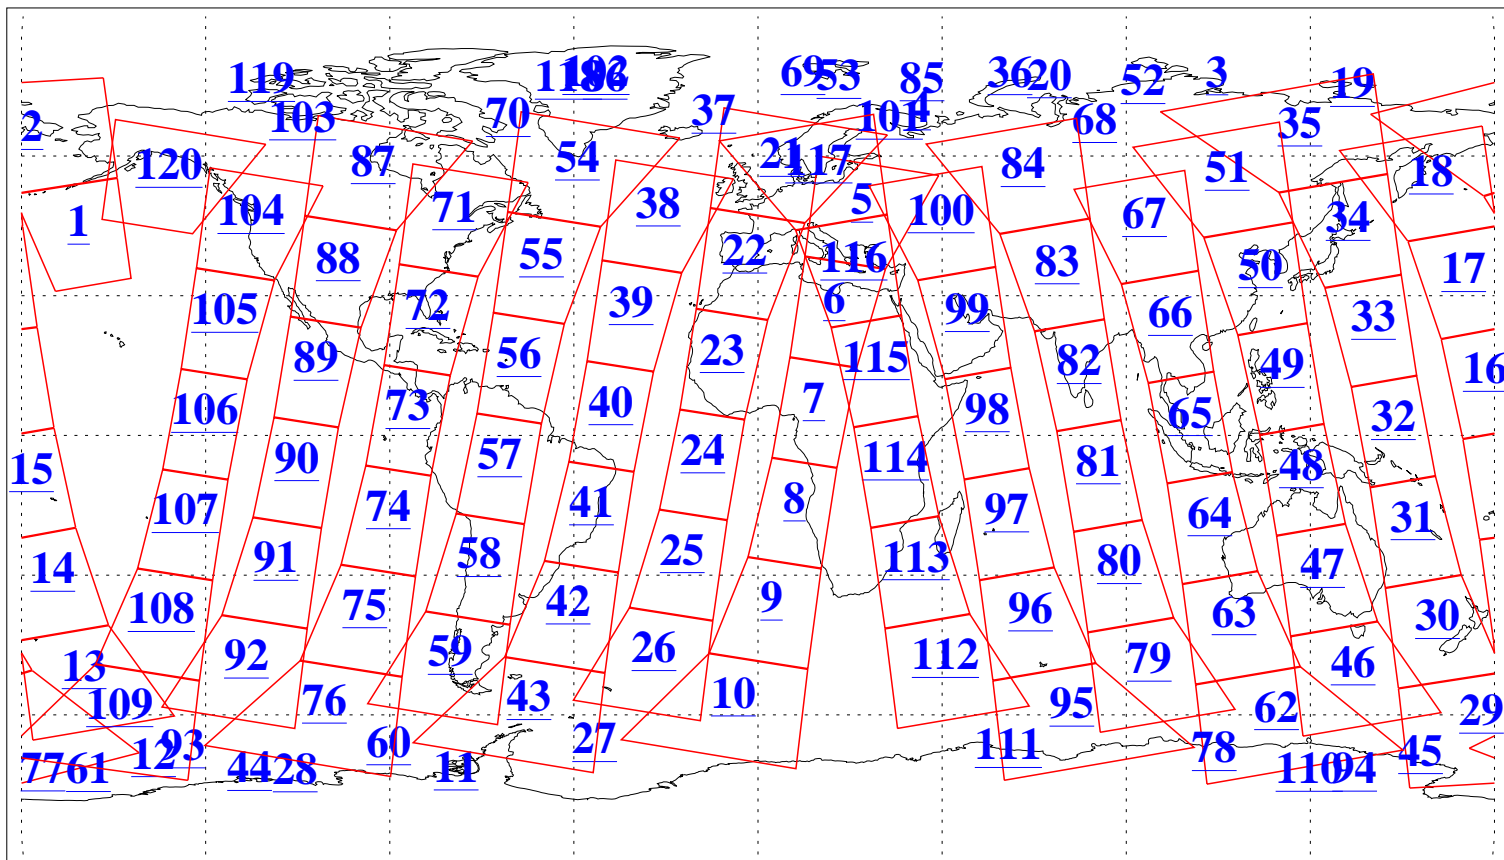

L1B Availability  
AMSU Granules: 240  
HSB Granules: 0  
AIRS Granules: 240

2 May 2013  
DoY 122  
Aqua Day 4016  
Granules: 1 to 120

Granules: 121 to 240

Legend: AMSU Available, HSB Available, AIRS Available

L1B Availability  
AMSU Granules: 240  
HSB Granules: 0  
AIRS Granules: 240

2 May 2013  
DoY 122  
Aqua Day 4016  
Ascending Granules

Descending Granules

Legend: AMSU Available, HSB Available, AIRS Available

L1B Availability  
 AMSU Granules: 240  
 HSB Granules: 0  
 AIRS Granules: 240

2 May 2013  
 DoY 122  
 Aqua Day 4016

Northern Hemisphere Granules

Southern Hemisphere Granules

Legend: AMSU Available, HSB Available, AIRS Available